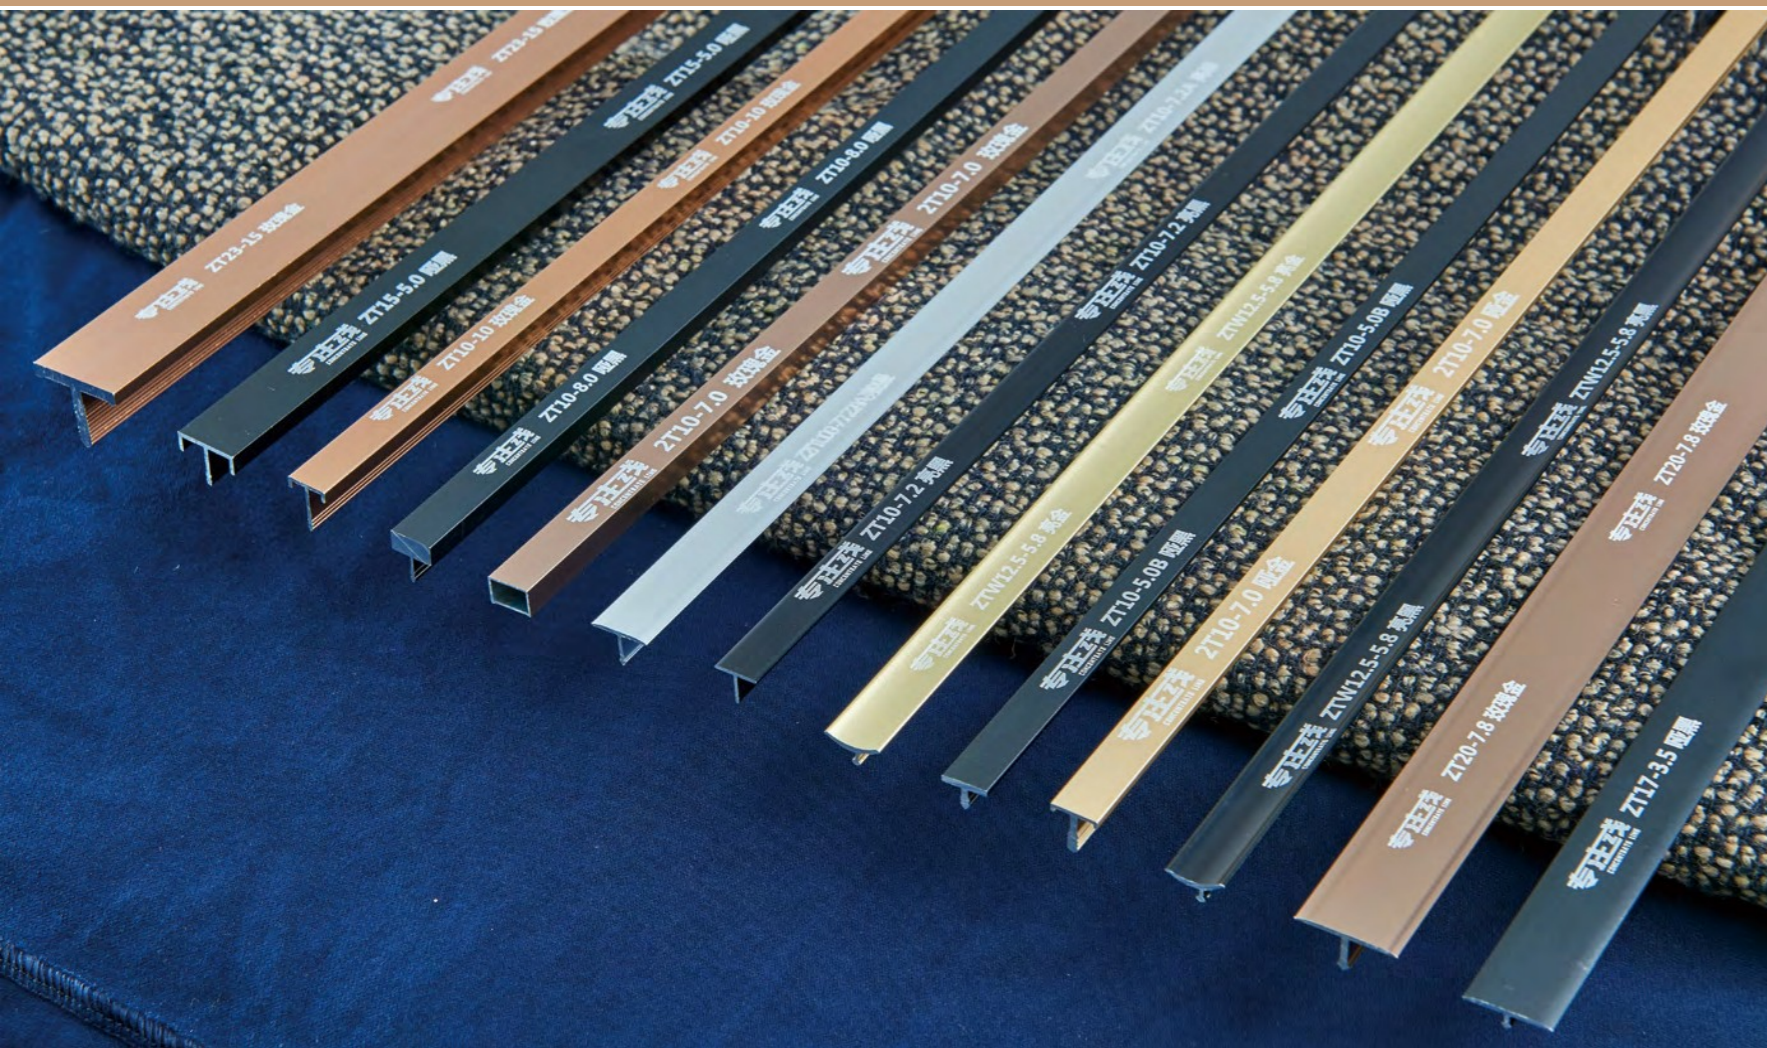

T series
NUWEN ALUMINIUM PROFILE

Decorative series	(长 2.5M/ Product List (Length 2.5M /support)	Product number	Oxidation series				Packaging (pieces/pieces)
			Bright silver brushed bright-silver	Bright silver,brushed champagne,champagne, dumb silver	champagne,dumb orange,dumb rose,matte black, bright black,Matte titanium,drawing titanium.	matte black bright black Private custom	
Separation series		ZT4.0-3.2	17.00	17.50	19.50	22.00	200
		ZT4.0-4.0	19.00	19.50	22.00	23.50	200
		ZT4.0-2.8	17.00	17.50	19.50	22.00	200
		ZT4.5-4.0	23.00	24.00	27.50	29.50	100
		ZT5.0-7.0	20.00	22.00	24.00	26.00	200
		ZT5.8-3.0	21.50	22.50	25.50	27.50	200
		ZT5.0-5.0	37.00	38.00	44.00	45.00	100
		ZT6.0-5.0	18.50	19.00	21.50	24.00	200
		ZT6.0-4.0	17.00	17.50	19.50	22.00	200
		ZT6.0-2.8	17.00	17.50	17.50	22.00	200

+86186 8057 7977