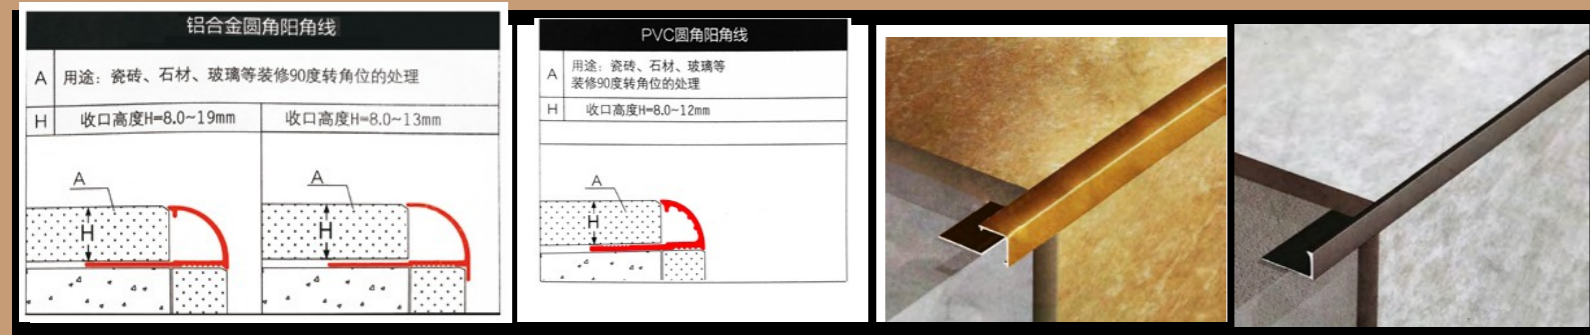

Tile Yangxian line srties
NUWEN ALUMINIUM PROFILE

Product List (Length 2.5M /support)	Product number	喷涂系列 spraying series	氧化系列 Oxidation series				珠光系列 Pearl series	转印系列 Transfer series			Packaging (pieces/pieces)
		porcelain white Flat beige Sand grain beige	Bright silver brushed bright-silver	Bright silver,brushed champagne, champagne, dumb silver	Titanium,rose gold,orange gold, dumb gold,dumb- champagne,dumb orange,dumb rose,matte black, bright black,Matte titanium,drawing titanium.	matte black bright black Private custom	pearl beige pearl white private custom	whitejade stone, yellow jade stone, walking jade, yellow silk jade	Pearl yellow silk jade, Pearlescent gold jade, Pearl yellow stone	Specific wood grain	
	CM12-30	44.00	47.00	48.00	51.00	55.00	46.50	50.00	57.00	52.00	180
	CM19-18	31.50	34.00	35.00	36.00	40.50	39.00	35.50	42.50	38.00	180
	CM13-30.4	50.00	52.50	54.00	57.00	61.00	52.50	56.00	62.50	58.00	180
	CM12-24	36.00	40.00	41.00	42.00	47.50	43.50	52.50	60.00	55.00	100
	CM13-24	38.00	41.00	43.00	44.50	49.00	44.00	53.50	60.50	56.00	100

安装示意图 installation diagram