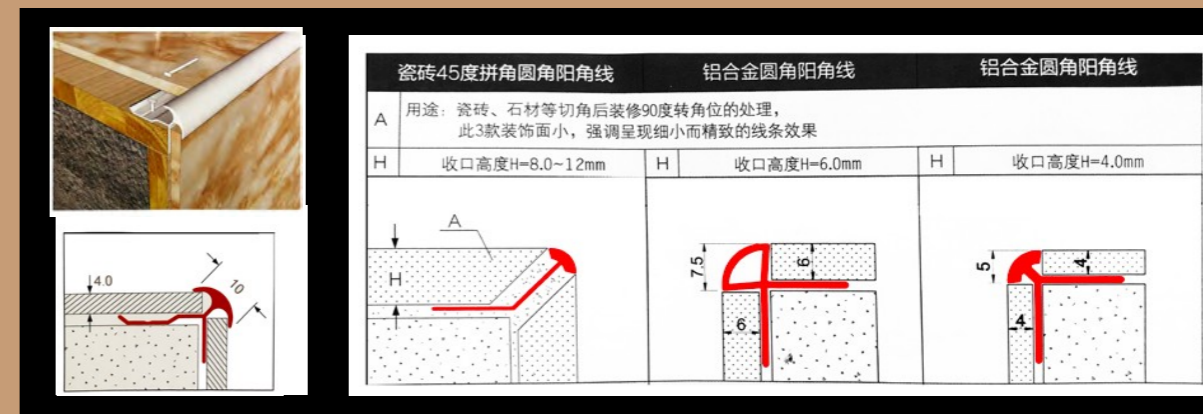

Decorative series	Product List (Length 2.5M /support)	Product number	氧化系列 Oxidation series				Packaging (pieces/pieces)
			Bright silver brushed bright-silver	Bright silver,brushed champagne, champagne, dumb silver	Titanium,rose gold,orange gold, dumb gold,dumb champagne,dumb orange,dumb rose,matte black, bright black,Matte titanium,drawing titanium.	matte black bright black Private custom	
阳角系列 Yin angle series		HM13.5D	111.00	115.00	119.00	113.50	100
		HM13.5	52.00	54.00	56.00	60.50	100
阴角系列 Yin angle series		HW13.5D	86.00	89.50	92.00	96.50	100
侧口系列 Side port series		HS13.5D	64.00	66.00	68.50	73.00	100

安装示意图 installation diagram