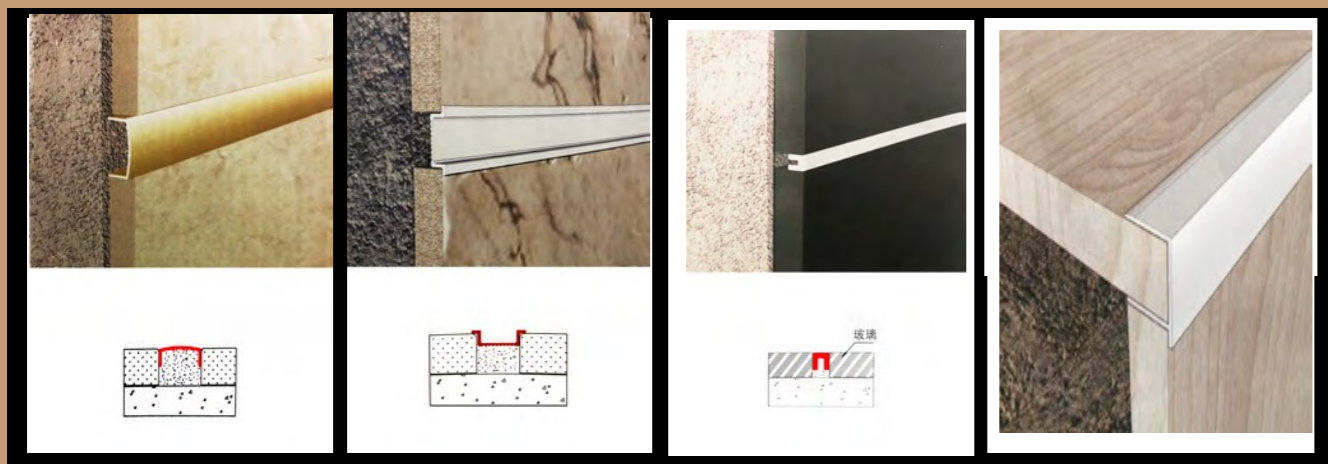

Useries
NUWEN ALUMINIUM PROFILE

Decorative series	Product List (Length 2.5M /support)	Product number	Oxidation series				Packaging (pieces/pieces)
			Bright silver brushed bright-silver	champagne, champagne, dumb silver	Titanium, rose gold, orange gold, dumb gold, dumb-champagne, dumb orange, dumb rose, matte black, bright black, Matte titanium, drawing titanium.	matte black bright black Private custom	
U 型系列 U series		ZU30-32	50.00	51.00	53.00	58.00	100
		ZU20-30	59.00	61.00	63.50	68.50	100
		ZU30-33	64.00	66.00	68.00	73.50	100
		ZU36-38	59.00	61.00	63.50	68.00	100
		ZU48-58	72.00	74.50	77.00	80.50	100
		ZU32	49.00	51.00	52.50	57.00	100
		ZU28-30	70.00	73.00	76.00	80.00	100
		ZU30-50	93.50	97.50	100.00	105.00	100
		ZU58-60	87.50	90.50	94.00	98.00	100
		ZU58-60A	82.50	86.50	89.50	94.00	100
		ZU50-64	101.50	105.50	109.00	114.00	50

+86186 8057 7977