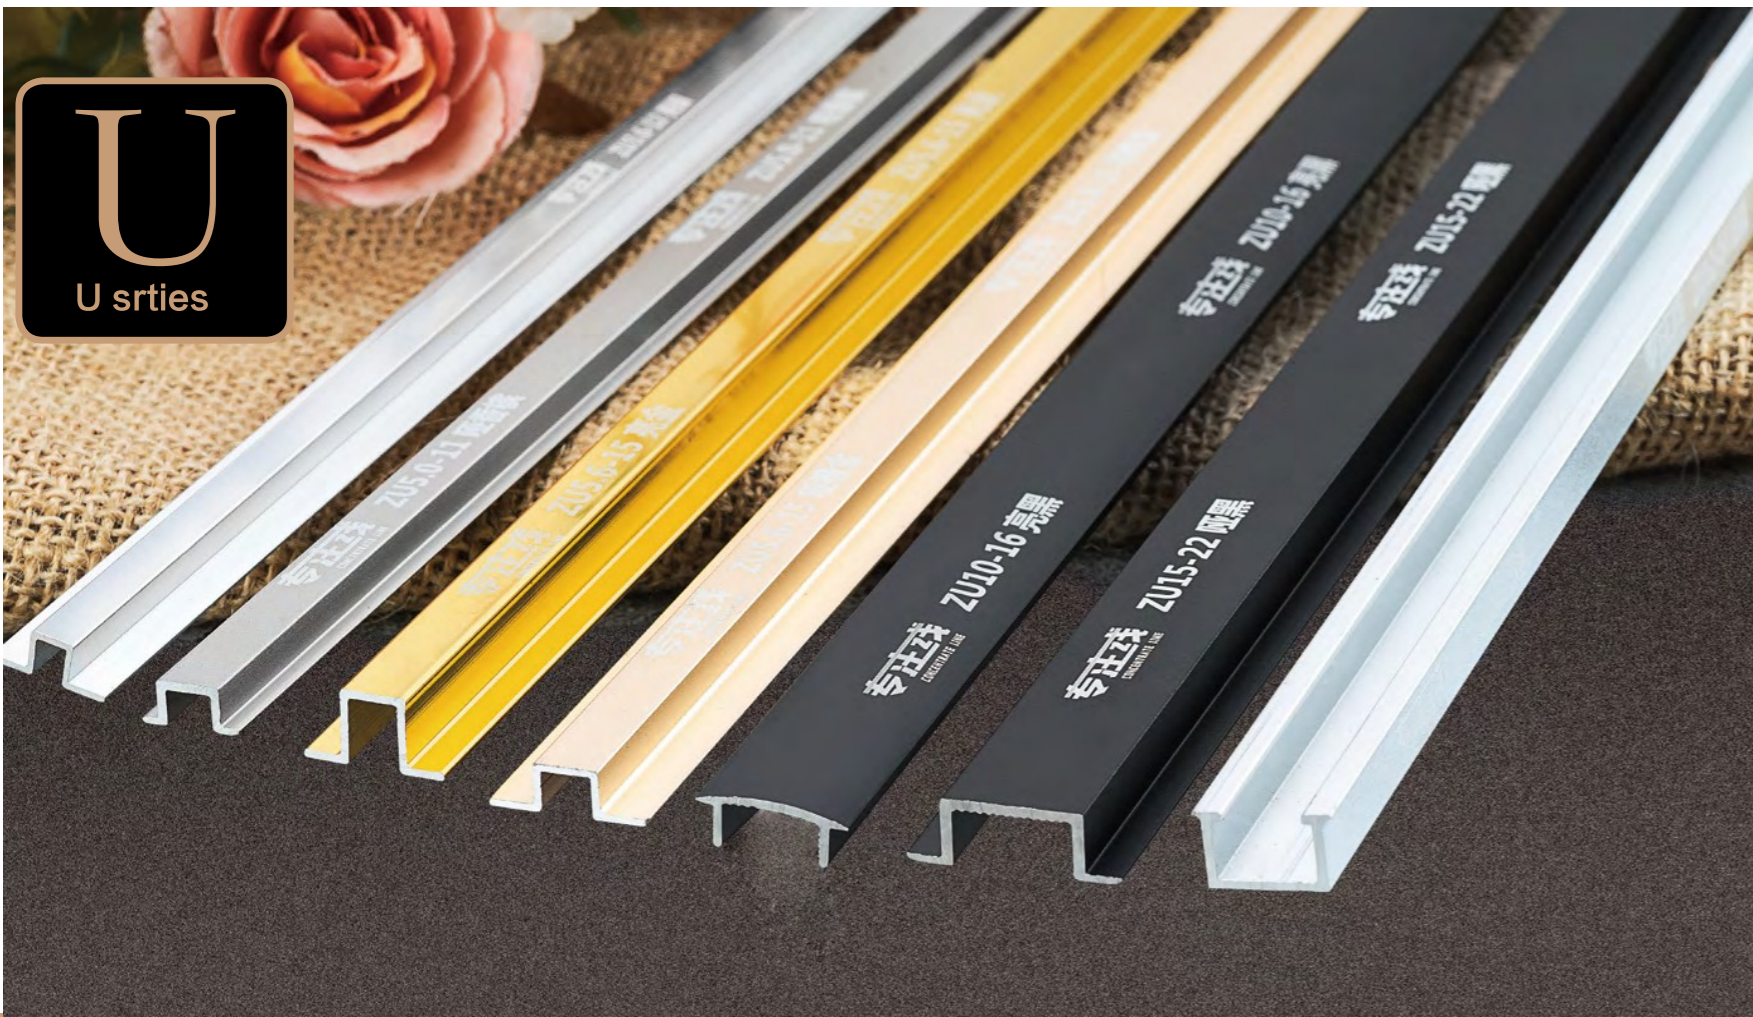

Useries
NUWEN ALUMINIUM PROFILE

Decorative series	Product List (Length 2.5M /support)	Product number	Oxidation series				Packaging (pieces/pieces)
			Bright silver brushed bright-silver	Bright silver,brushed champagne, champagne, dumb silver	champagne,dumb orange,dumb rose,matte black, bright black,Matte titanium,drawing titanium.	matte black bright black Private custom	
U series		ZU17.5-20	28.00	29.50	30.00	34.00	100
		ZU18.5-21	26.50	27.00	28.50	32.50	100
		ZU4.8-20	24.50	25.50	26.50	31.00	100
		ZU21-23A	27.00	29.00	30.00	34.00	100
		ZU15-22	41.00	44.00	44.50	49.00	100
		ZU21-23	34.50	36.00	37.50	41.50	100
		ZU25.5-27.5	44.00	45.50	47.50	51.50	100
		ZU19-25	130.00	135.00	140.00	144.00	100
		ZU30-32A	54.50	56.50	59.00	63.00	100

+86186 8057 7977