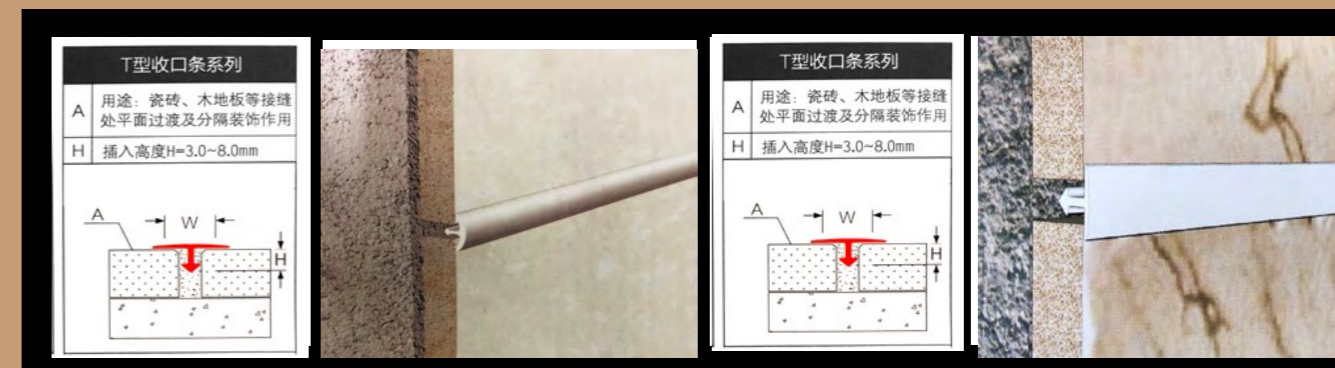

Decorative series	Product List (Length 2.5M /support)	产品型号 Product	Oxidation series				Packaging (pieces/pieces)
			Bright silver brushed bright-silver	Bright silver,brushed champagne, champagne, dumb silver	Titanium,rose gold,orange gold, dumb gold,dumb-champagne,dumb orange,dumb rose,matte black, bright black,Matte titanium,drawing titanium.	matte black bright black Private custom	
Separation series		ZT6.0-18	40.00	42.00	44.00	52.00	100
		ZT10T	25.00	26.00	27.00	35.00	100
		ZT20B	45.00	47.00	49.00	57.00	100
		ZT10-18	52.00	54.00	56.00	66.00	100
		ZT10A	26.00	27.00	28.00	36.00	100
		ZT20A	36.00	37.00	38.00	46.00	100
		ZT4.0-20	39.00	40.00	41.00	49.50	100
U SERIES		ZU20T	32.00	33.00	35.00	43.00	100
		ZU7.0-11	25.00	26.00	27.00	35.00	100

installation diagram