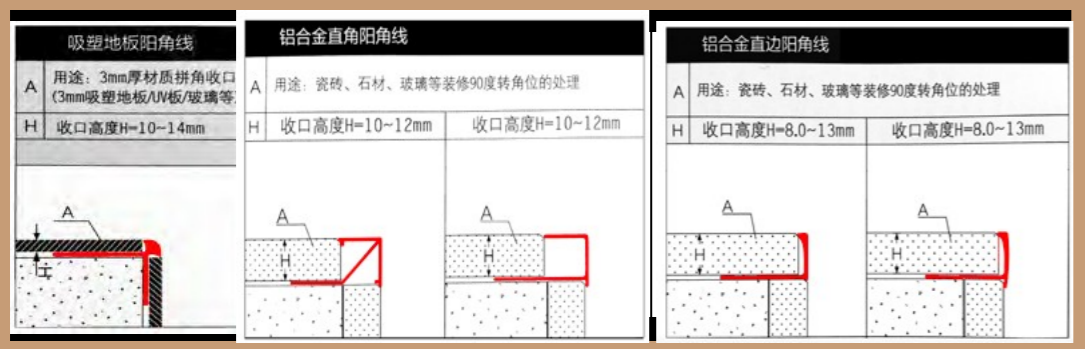

Soft and hard bag Srties
NUWEN ALUMINIUM PROFILR

Decorative series	Product List (Length 2.5M /support)	Product number	Oxidation series				Packaging (pieces/pieces)
			Bright silver brushed bright-silver	Bright silver,brushed champagne, champagne, dumb silver	Titanium,rose gold,orange gold, dumb gold,dumb-champagne,dumb orange,dumb rose,matte black, bright black,Matte titanium,drawing titanium.	matte black bright black Private custom	
Soft and hard bag Srties		CT80-50	33.00	35.00	36.00	41.00	100
		CT20-5.0	52.50	54.00	57.00	62.00	100
		CS25-35	113.00	114.00	113.00	127.00	100
		CS41-60	300.00	310.00	320.00	325.00	100
		CS13-52	103.00	107.00	111.00	115.00	100

CONCENTRATE LINE 安装示意图 installation diagram