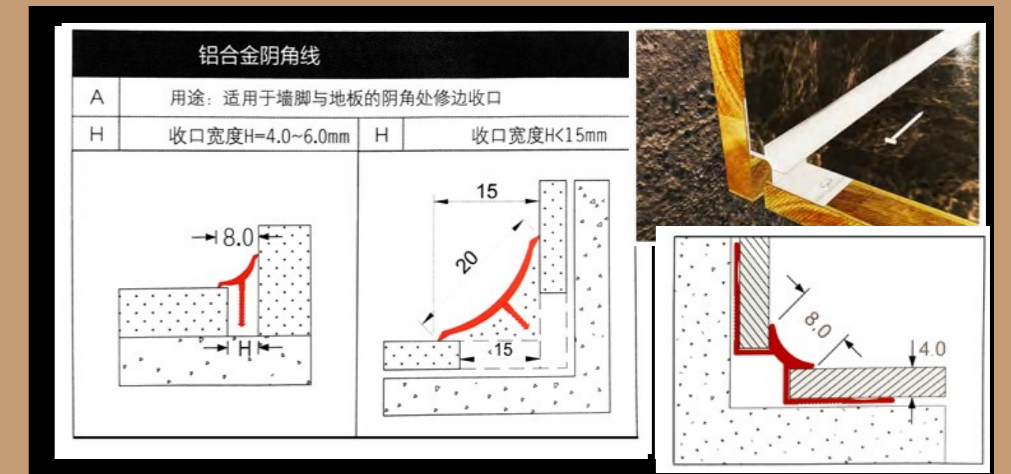

安装示意图 installation diagram