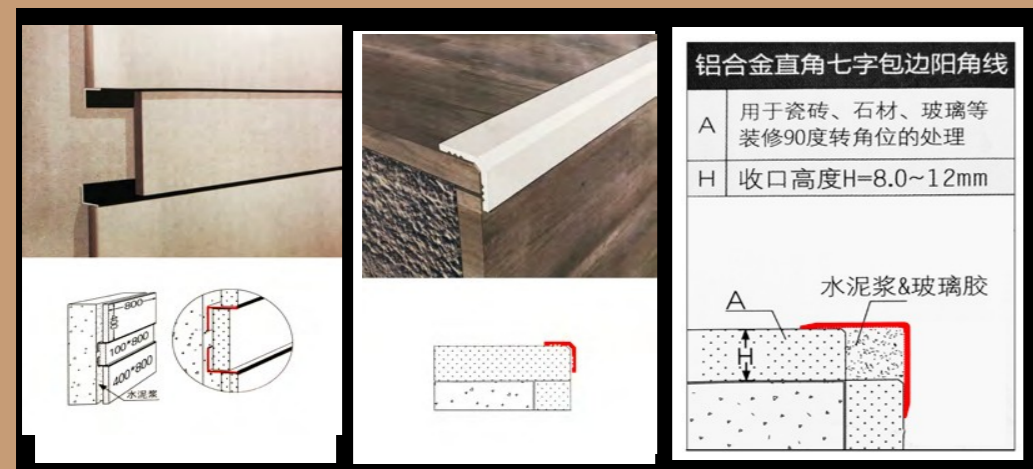

package angle series
NUWEN ALUMINIUM PROFILE

Decorative series	Product List (Length 2.5M /support)	Product number	Oxidation series				Packaging (pieces/pieces)
			Bright silver brushed bright-silver	Bright silver,brushed champagne, champagne, dumb silver	Titanium, rose gold, orange gold, dumb gold, dumb-champagne, dumb orange, dumb rose, matte black, bright black, Matte titanium, drawing titanium.	matte black bright black Private custom	
Package angle series		ZL6.0	19.00	20.00	20.50	25.00	120
		ZL8.4	22.00	22.50	23.00	27.00	120
		ZL10	23.00	24.00	25.00	29.00	120
		ZL10A	23.00	24.00	22.00	29.00	120
		ZL10B	24.00	25.00	25.50	30.00	120
		ZL12	24.50	25.50	25.50	30.00	120
		ZL12-9.4	26.00	27.00	28.00	33.00	120
		ZL12-10	25.00	26.00	26.50	31.00	120
		ZL15-10	29.00	29.50	31.00	35.00	120
		ZL15	31.50	33.00	34.00	39.50	120
		ZL20B	36.00	37.00	38.00	42.00	120

安装示意图 installation diagram