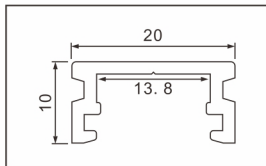

Model:2010MZW