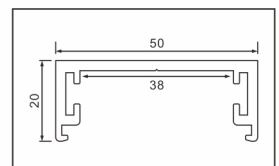

Model:5020MZW