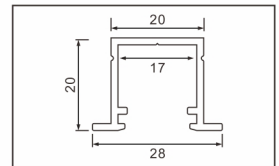

Model:2020AZW