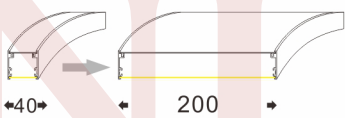

# Linear Lighting Bending Processing

**1** ONLY LIGHT DOWN

**2** ONLY LIGHT RIGHT

**3** ONLY LIGHT LEFT

**4** LIGHT UP AND DOWN

Width Can Be Customized 40–200mm

Aluminum And Pc Cover Are Combined Installation, The Width Can Be Customized, Removable Maintenance  
 Minimum Bending Radius: Internal Size & Gt. 200mm  
 Lamp Shade: Pc Shade (plate 2.4 \* 1.2 M)  
 Bend Direction: Side Bend, Glow Down