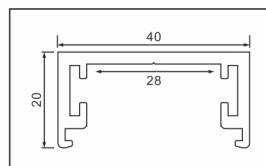

Model:4020MZW