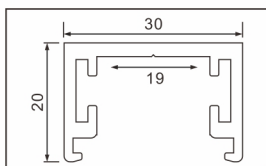

Model:3020MZW