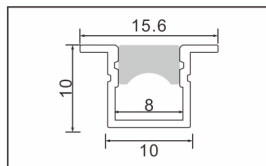

Model:1010AZW