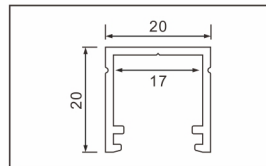

Model:2020MZW