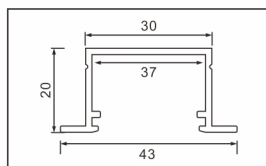

Model:3020AZW