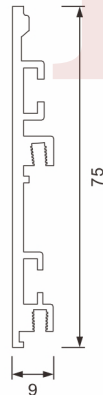

# Linear Lighting Bending Processing

**1** ONLY LIGHT DOWN

**2** ONLY LIGHT RIGHT

**3** ONLY LIGHT LEFT

**4** LIGHT UP AND DOWN

Width Can Be Customized 40–200mm

Aluminum And Pc Cover Are Combined Installation, The Width Can Be Customized, Removable Maintenance  
 Minimum Bending Radius: Internal Size & Gt. 200mm  
 Lamp Shade: Pc Shade (plate 2.4 \* 1.2 M)  
 Bend Direction: Side Bend, Glow Down