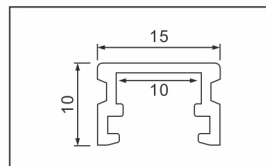

Model:1510MZW