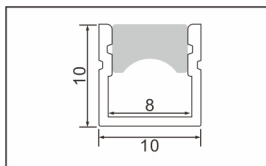

# Linear Lighting Bending Processing

**1** ONLY LIGHT DOWN

**2** ONLY LIGHT RIGHT

**3** ONLY LIGHT LEFT

**4** LIGHT UP AND DOWN

Width Can Be Customized 40–200mm

Aluminum And Pc Cover Are Combined Installation, The Width Can Be Customized, Removable Maintenance  
 Minimum Bending Radius: Internal Size & Gt. 200mm  
 Lamp Shade: Pc Shade (plate 2.4 \* 1.2 M)  
 Bend Direction: Side Bend, Glow Down