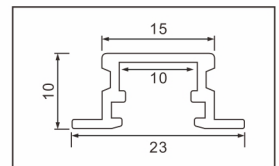

Model:1510AZW