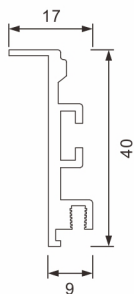

# Linear Lighting Bending Processing

**1** ONLY LIGHT DOWN

**2** ONLY LIGHT RIGHT

**3** ONLY LIGHT LEFT

**4** LIGHT UP AND DOWN

Width Can Be Customized 40–200mm

Aluminum And Pc Cover Are Combined Installation, The Width Can Be Customized, Removable Maintenance  
 Minimum Bending Radius: Internal Size & Gt. 200mm  
 Lamp Shade: Pc Shade (plate 2.4 \* 1.2 M)  
 Bend Direction: Side Bend, Glow Down