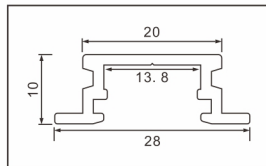

Model:2010AZW