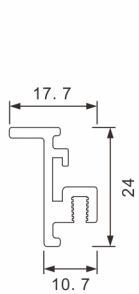

# Linear Lighting Bending Processing

**1** ONLY LIGHT DOWN

**2** ONLY LIGHT RIGHT

**3** ONLY LIGHT LEFT

**4** LIGHT UP AND DOWN

Width Can Be Customized 40–200mm

Aluminum And Pc Cover Are Combined Installation, The Width Can Be Customized, Removable Maintenance  
 Minimum Bending Radius: Internal Size & Gt. 200mm  
 Lamp Shade: Pc Shade (plate 2.4 \* 1.2 M)  
 Bend Direction: Side Bend, Glow Down