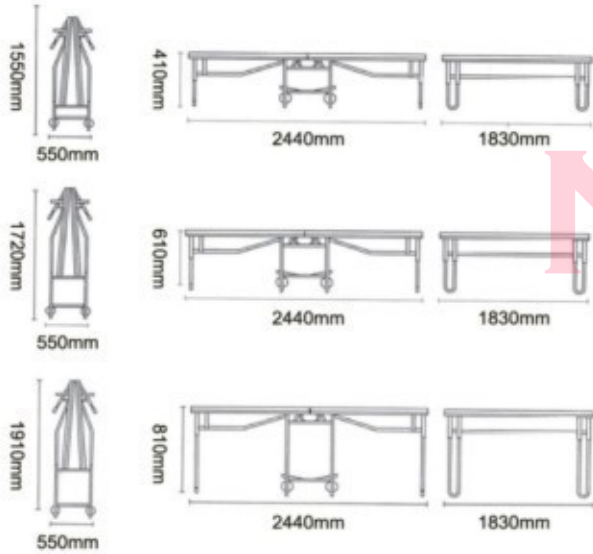

NK-007

NK-Color Swatches

NK-Color Swatches2

+86-18680577977

活动舞台-B  
1830×2440mm 1220×2440mm

910(L)×910(W)mm  
多功能舞池板和铝边  
Dance Floor and Aluminium Trimming

Mobile Screen Series / 活动屏风系列

T-002 二级阶梯  
980(W)×810(D)×530(H)mm