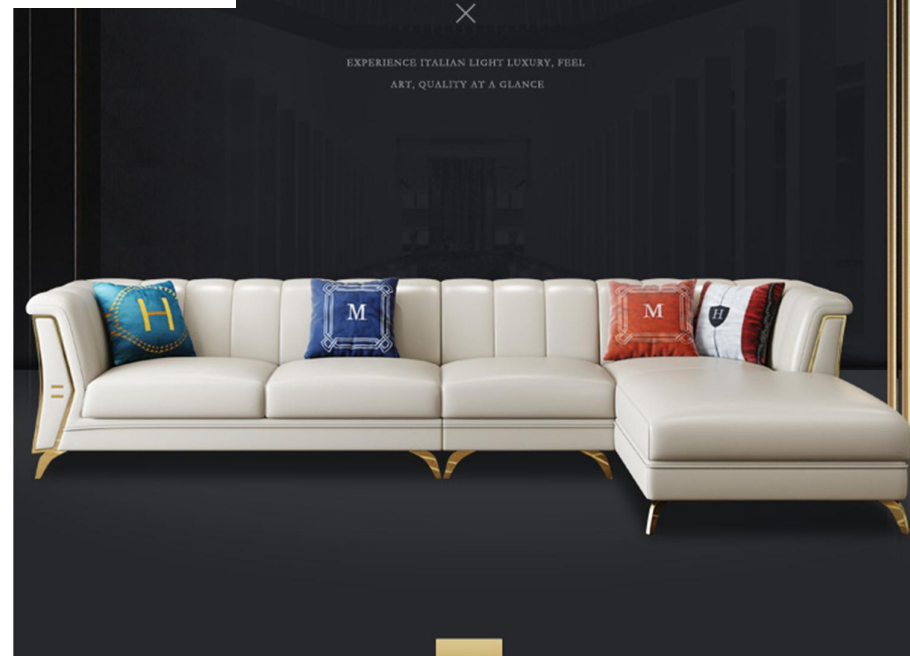

A56#

三位+单位+贵妃

三位+贵妃

YOUTH IS NOT A TIME OF LIFE; IT IS A STATE OF MIND;
IT IS NOT A MATTER OF ROSY CHEEKS,
RED LIPS AND SUPPLE KNEES; IT IS A MATTER OF THE WILL,
A QUALITY OF THE IMAGINATION, A VIGOR OF THE EMOTIONS;
IT IS THE FRESHNESS OF THE DEEP SPRINGS OF LIFE

+86-18680577977