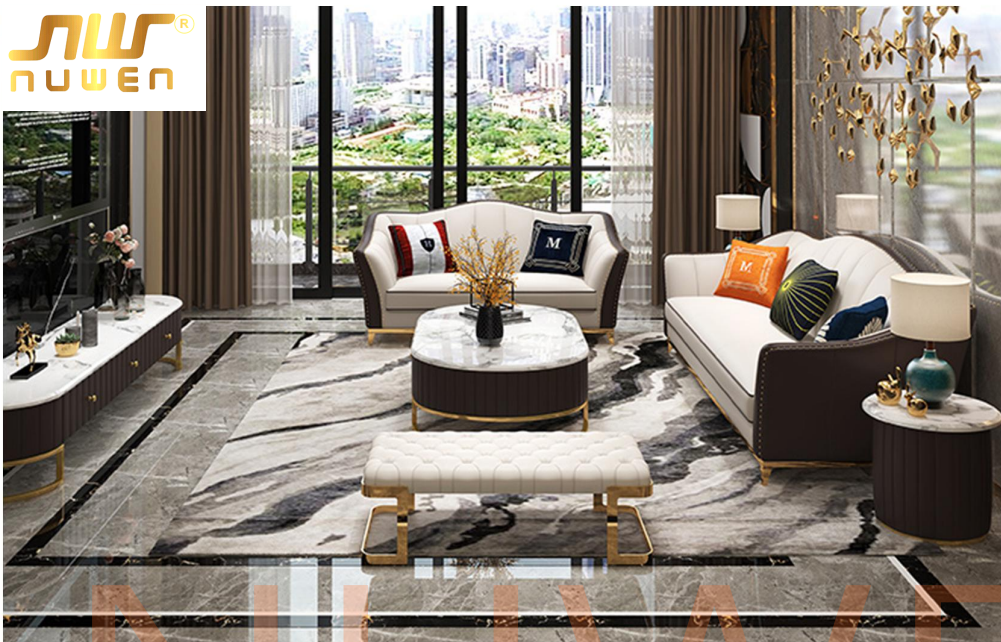

“
以简的风格，匠的工艺
演绎出精雅脱俗的产品
”