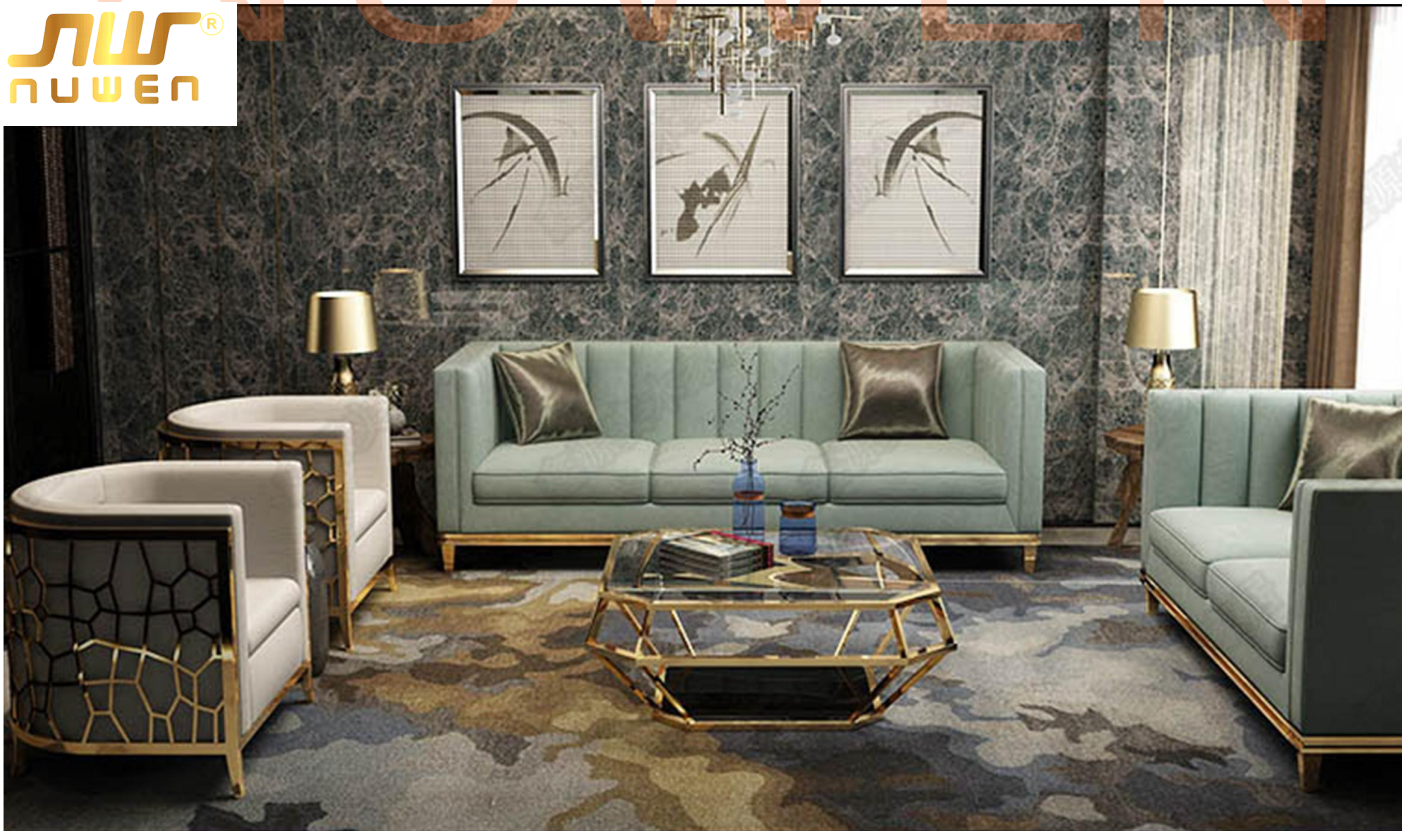

尽享低调奢华

YOUTH IS NOT A TIME OF LIFE; IT IS A STATE OF MIND;
IT IS NOT A MATTER OF ROSY CHEEKS,
RED LIPS AND SUPPLE KNEES: IT IS A MATTER OF THE WILL,
A QUALITY OF THE IMAGINATION, A VIGOR OF THE EMOTIONS;
IT IS THE FRESHNESS OF THE DEEP SPRINGS OF LIFE

A69# 双扶手单位: 95*87*87
双扶手两位: 160*87*83
双扶手三位: 210*87*83