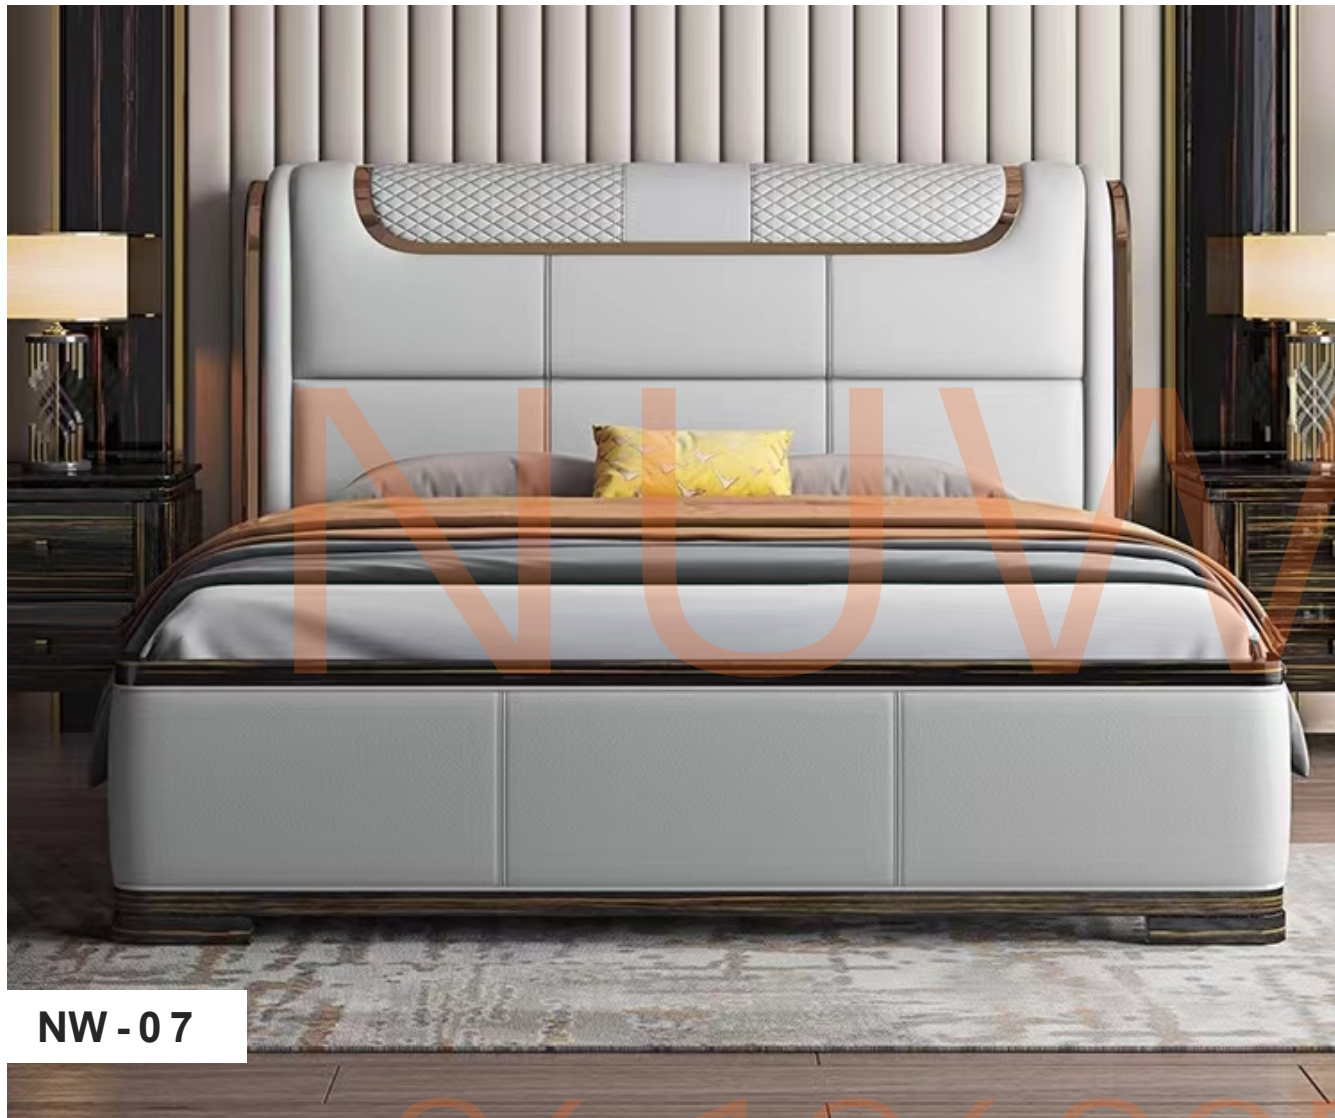

NW-07

灵感与创意的结晶

Simple, fashionable and classic, Show
the comfortable quality of life, Playing a
harmonious avant-garde song, Quietly
taste eternal art in dream.