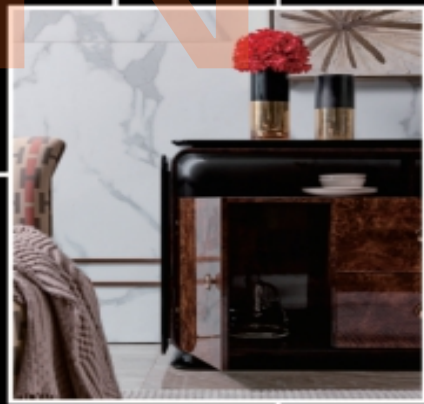

THE DESIGNER

设计师理念

艺术是生活的升华、设计师艺术的呈现
因生活而设计，因设计而美好
Art is the sublimation of life and the presentation of designer's Art
Design for life, beautiful for design.

Fashion.