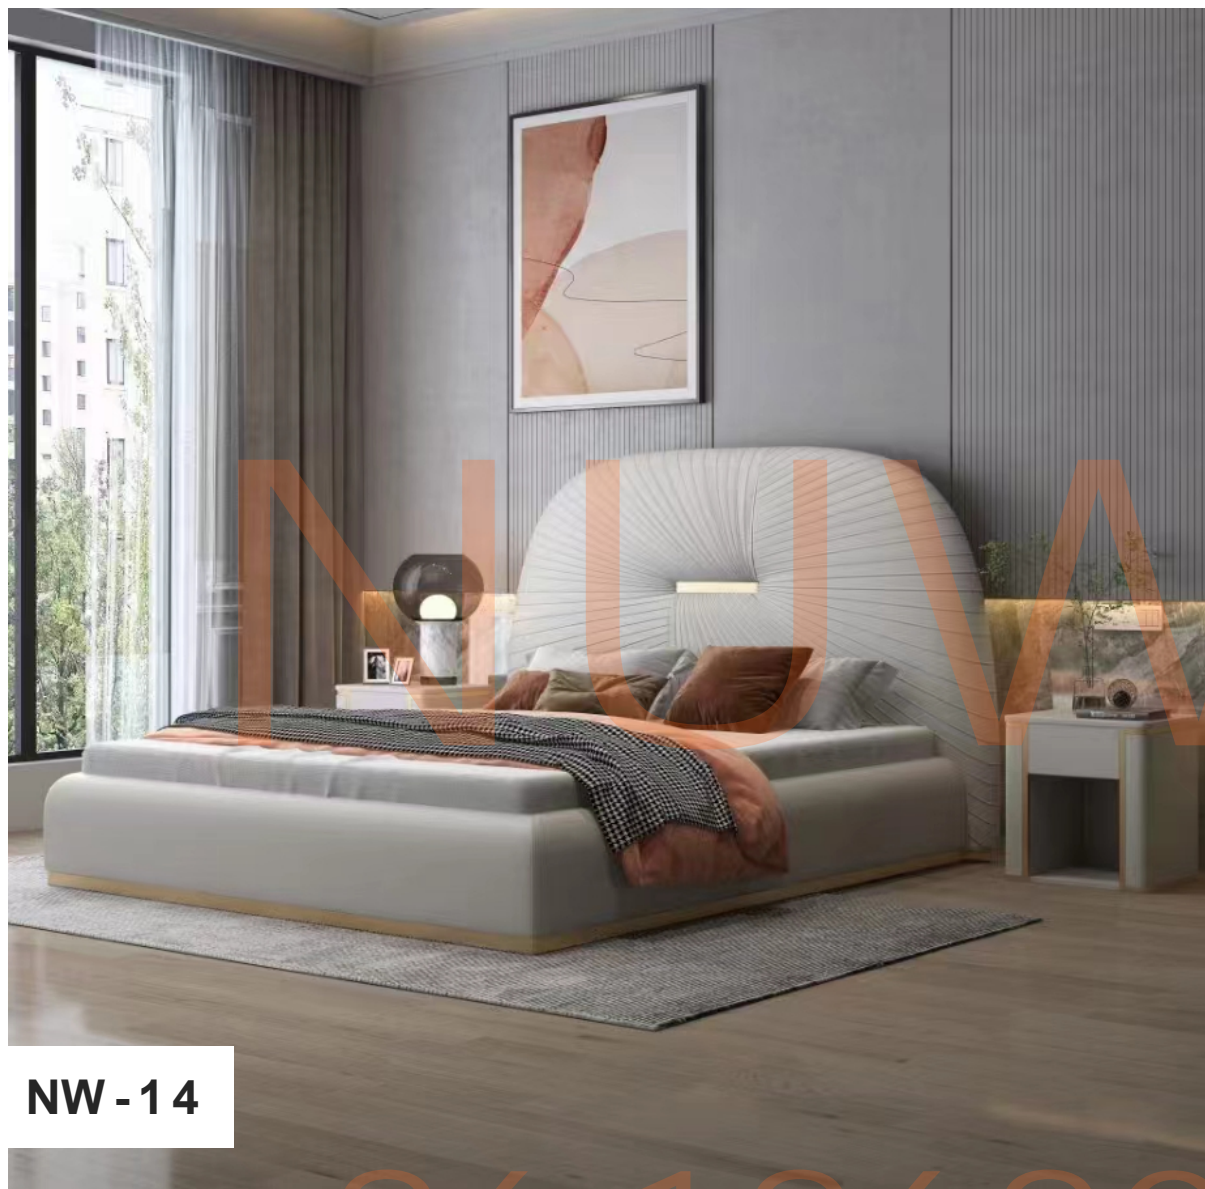

美的凝聚与辐射

提炼中西艺术精华，
不经妆前的朴素，
突破传统设计思维，
展现合璧后优越气息，
予人安定富足感。

NW-14