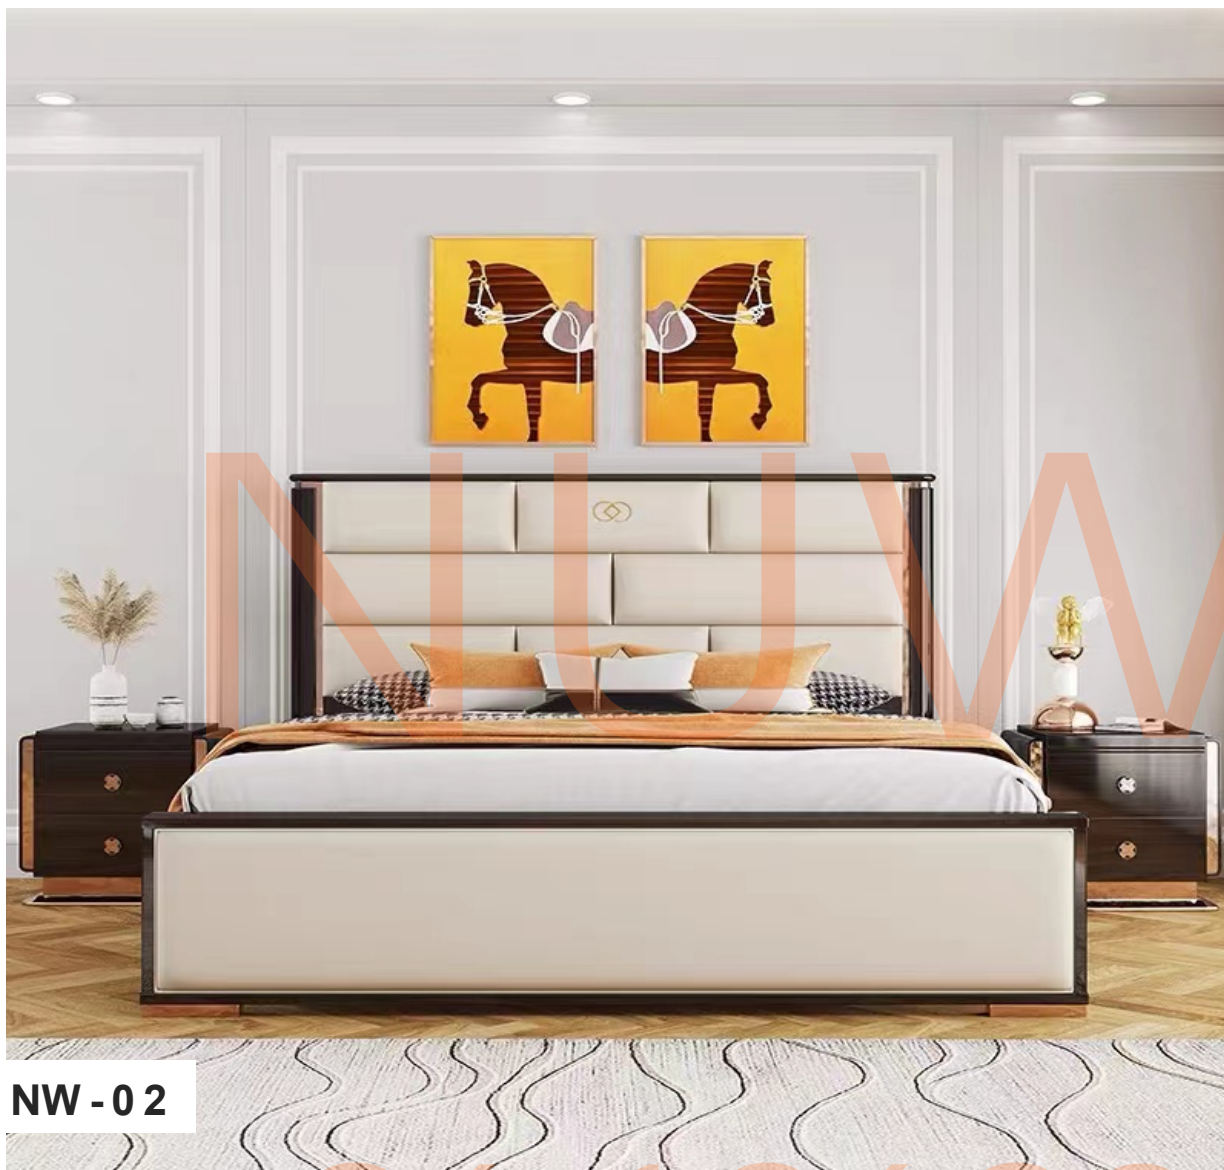

580*450*560

+86 186 8057 7977

大床

内控包边
1.8*2.0米

阿玛尼

大床

内控包边
1.8*2.0米

Design Concept

"Less is more", means that the less you have, the more freedom you have. Design becomes a simple and effective art, making the ordinary life more colorful.

床头柜

550*460*630

NW-02

完美的手工，
典雅别致的设计和不断提升的品质，
赢得各方青睐，赞誉四起。