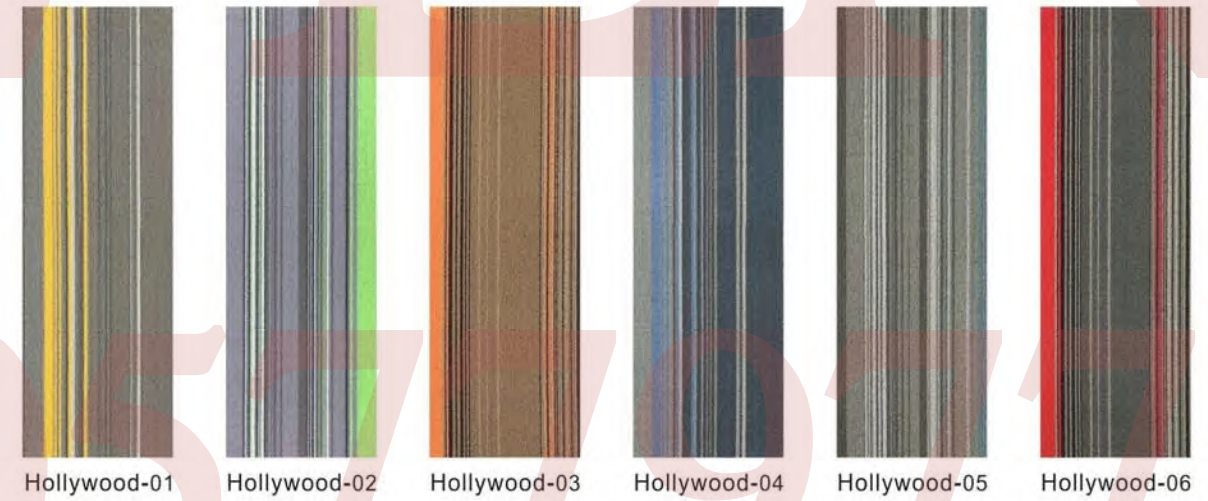

Hollywood-01

Hollywood-06

Hollywood
好莱坞 Series

Style Name: Hollywood
 Construction: Level Loop
 Fiber: PP
 Gauge: 1/10"
 Pile Height: 3mm±0.5mm
 Backing Material: Fine Bitumen
 Tile Size: 33.33x100cm

Hollywood-01 Hollywood-02 Hollywood-03 Hollywood-04 Hollywood-05 Hollywood-06