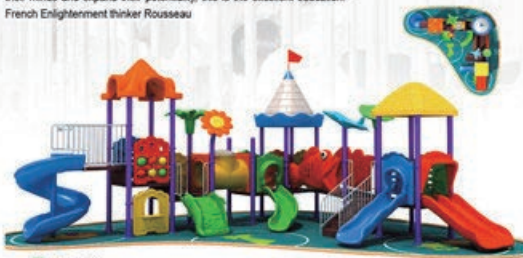

LT-5094B
Size: 800 × 730 × 410cm
Safety use time: 1200 × 1130cm
Age group: 2-12Year
Price: 98500RMB