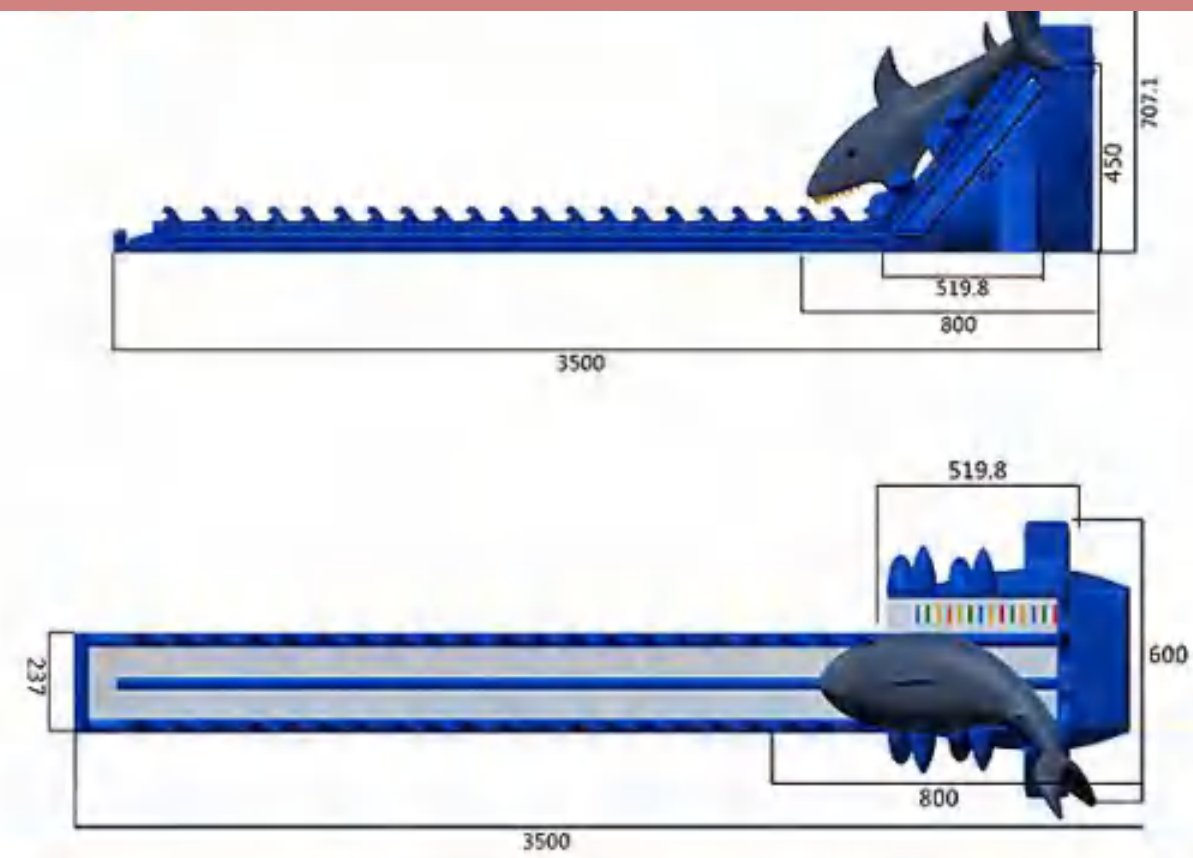

	L	W	H
Size	22	10	12
Item NO.	PBSL-01		

It can work with inflatables pool , frame pool

& others pool or lake

water depth more than 90cm

+860577977

Shark slide

	L	W	H
Size	35	7	10
Item name	PBSL-02		

Crab big Slide