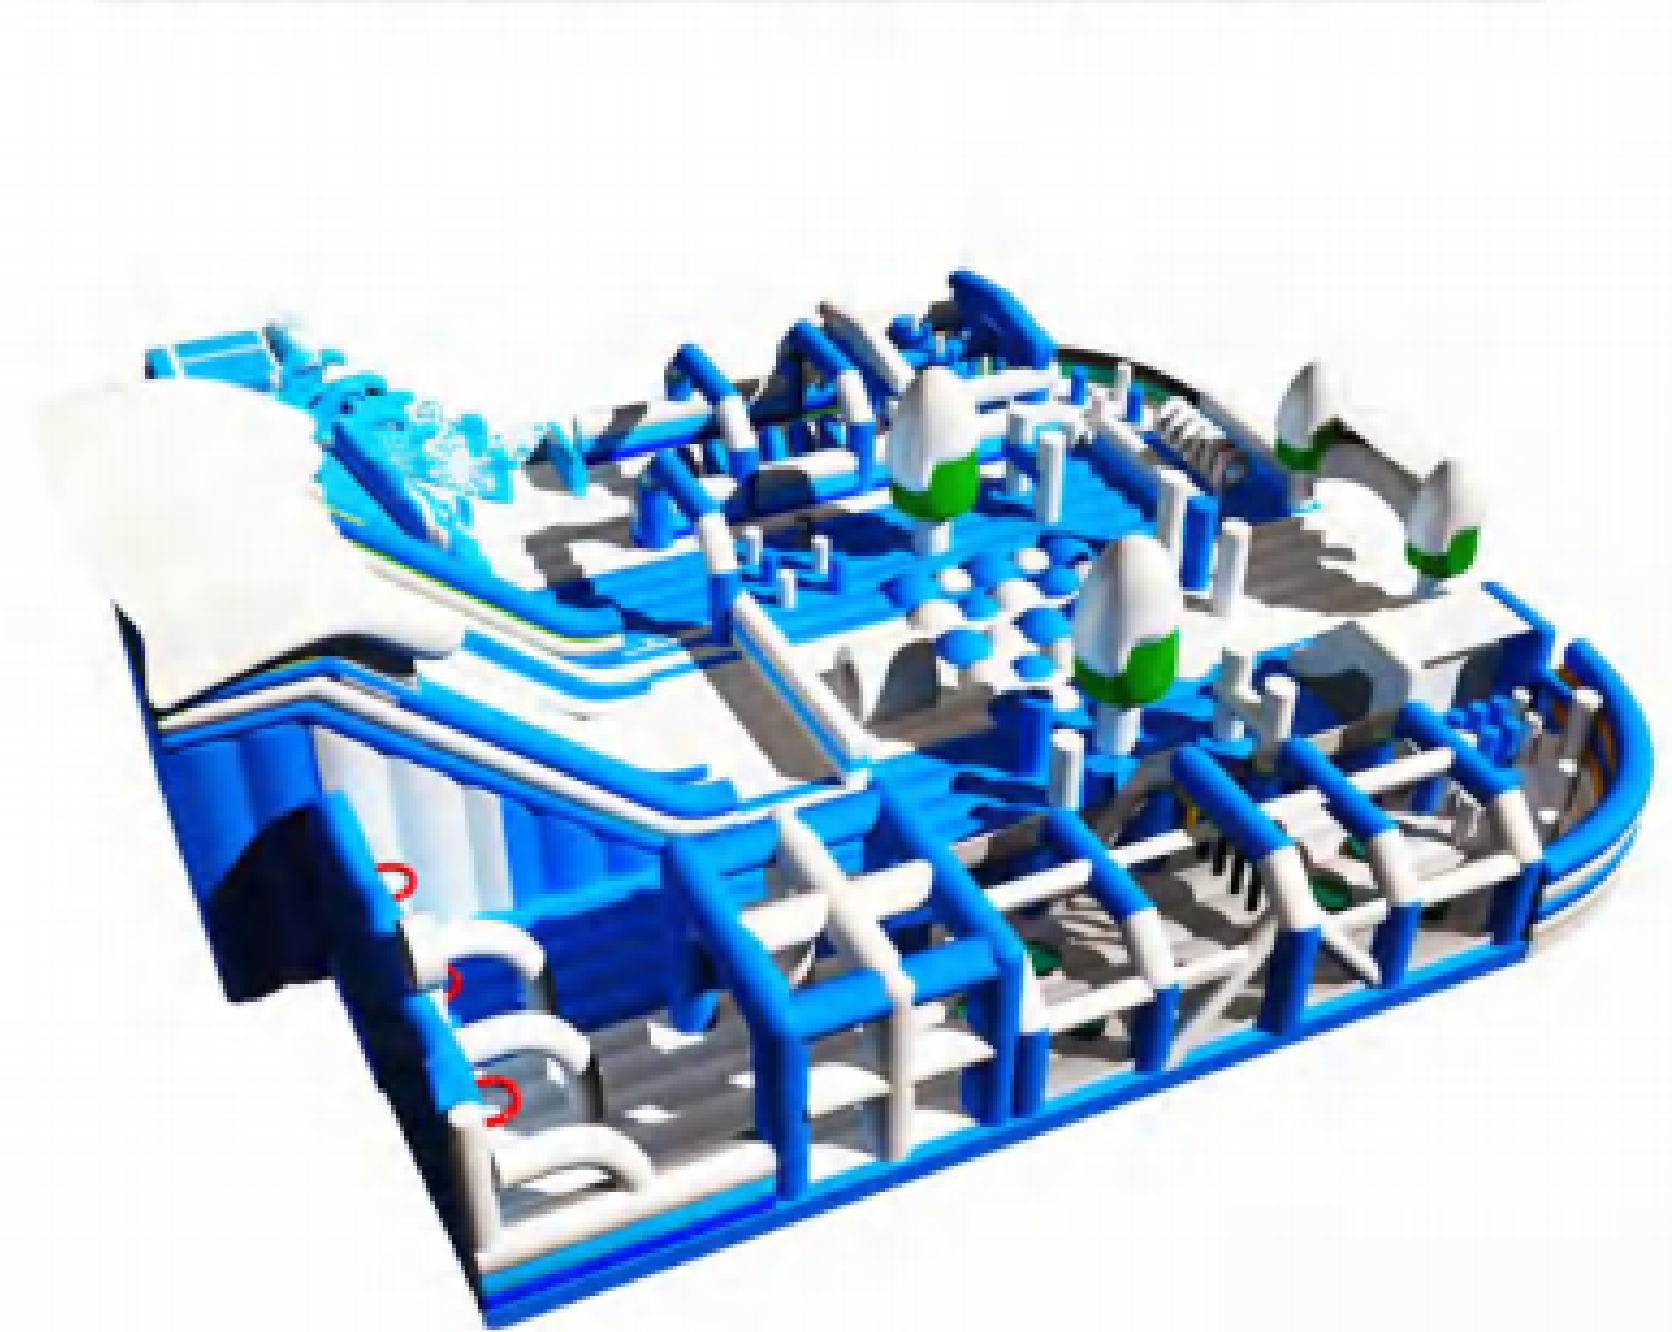

NUWEN CO.,LTD

Add:Unit 1,no.187,Xiayang road,Hetang Town Pengjiang

District,Jiangmen City,Guangdong ,Province , China.

E-mail: nuwen.china.2020@gmail.com

Mobile: +86-18680577977

WeChat/Whats app: +86-18680577977

Nuwen Children Amusements Water Toys Catalouge