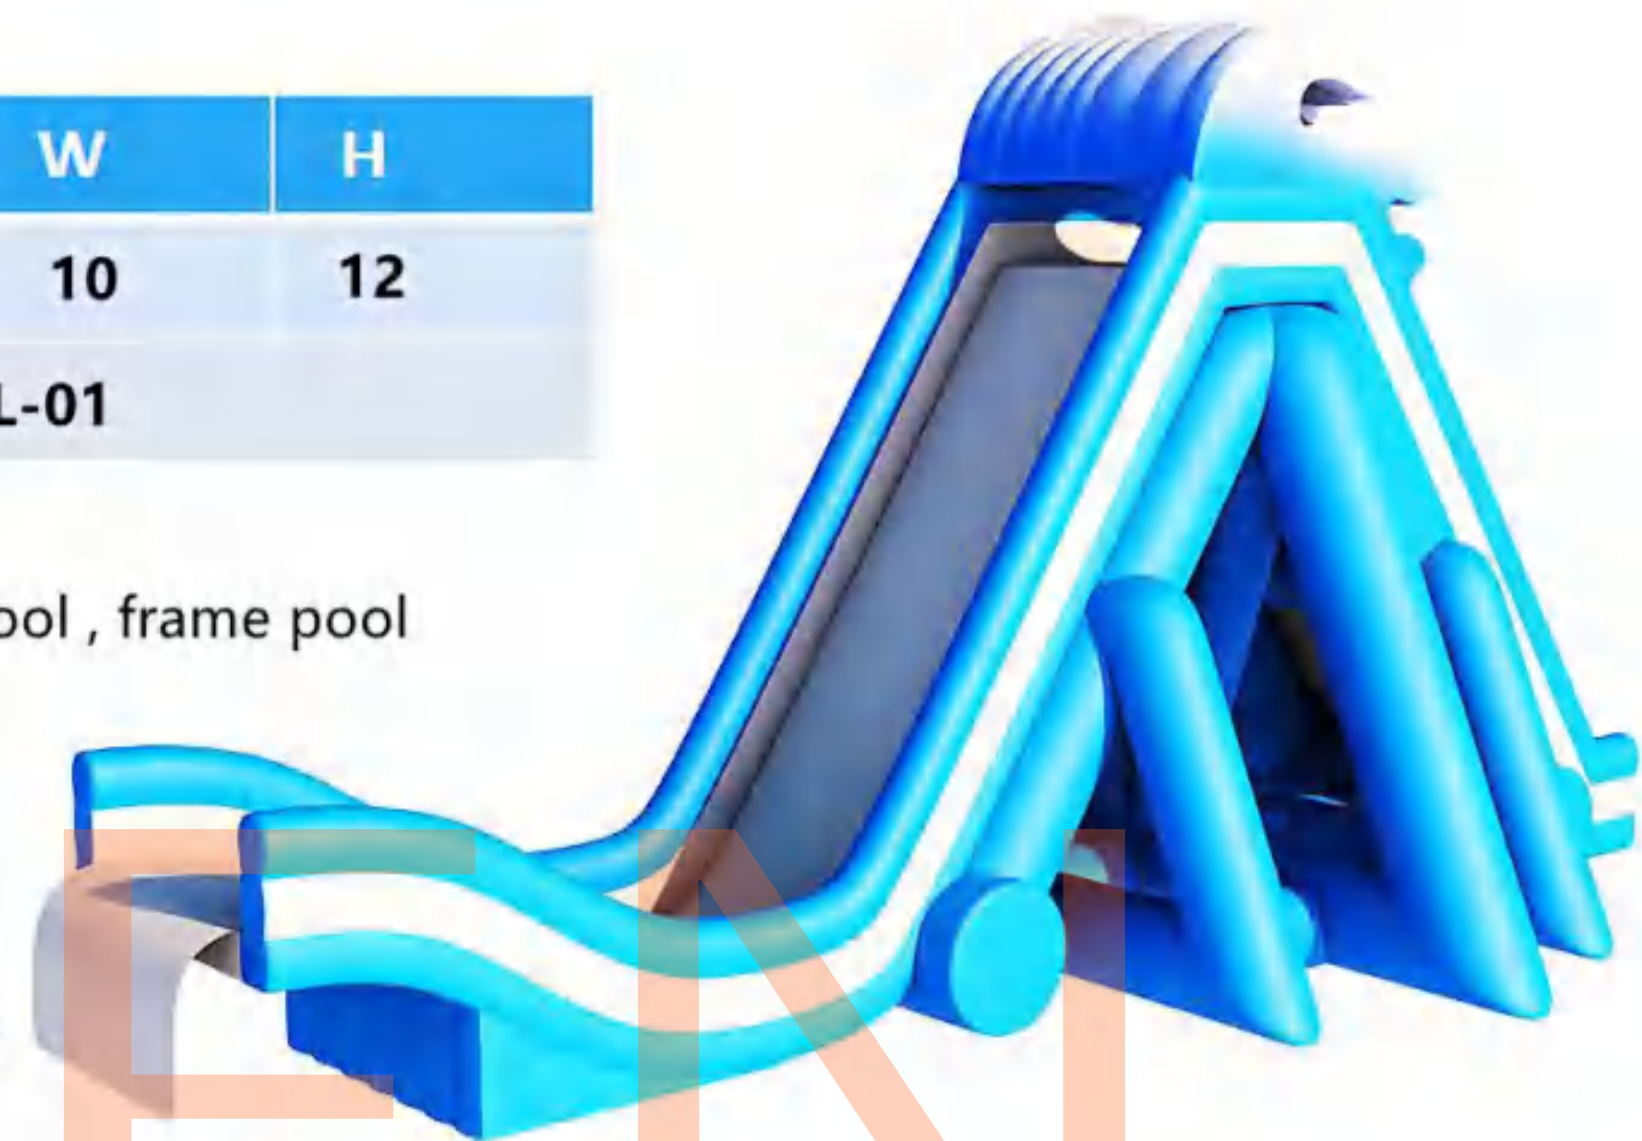

	L	W	H
Size	22	10	12
Item NO.	PBSL-01		

It can work with inflatables pool , frame pool

& others pool or lake

water depth more than 90cm

+860577977

Shark slide

	L	W	H
Size	35	7	10
Item name	PBSL-02		

Crab big Slide