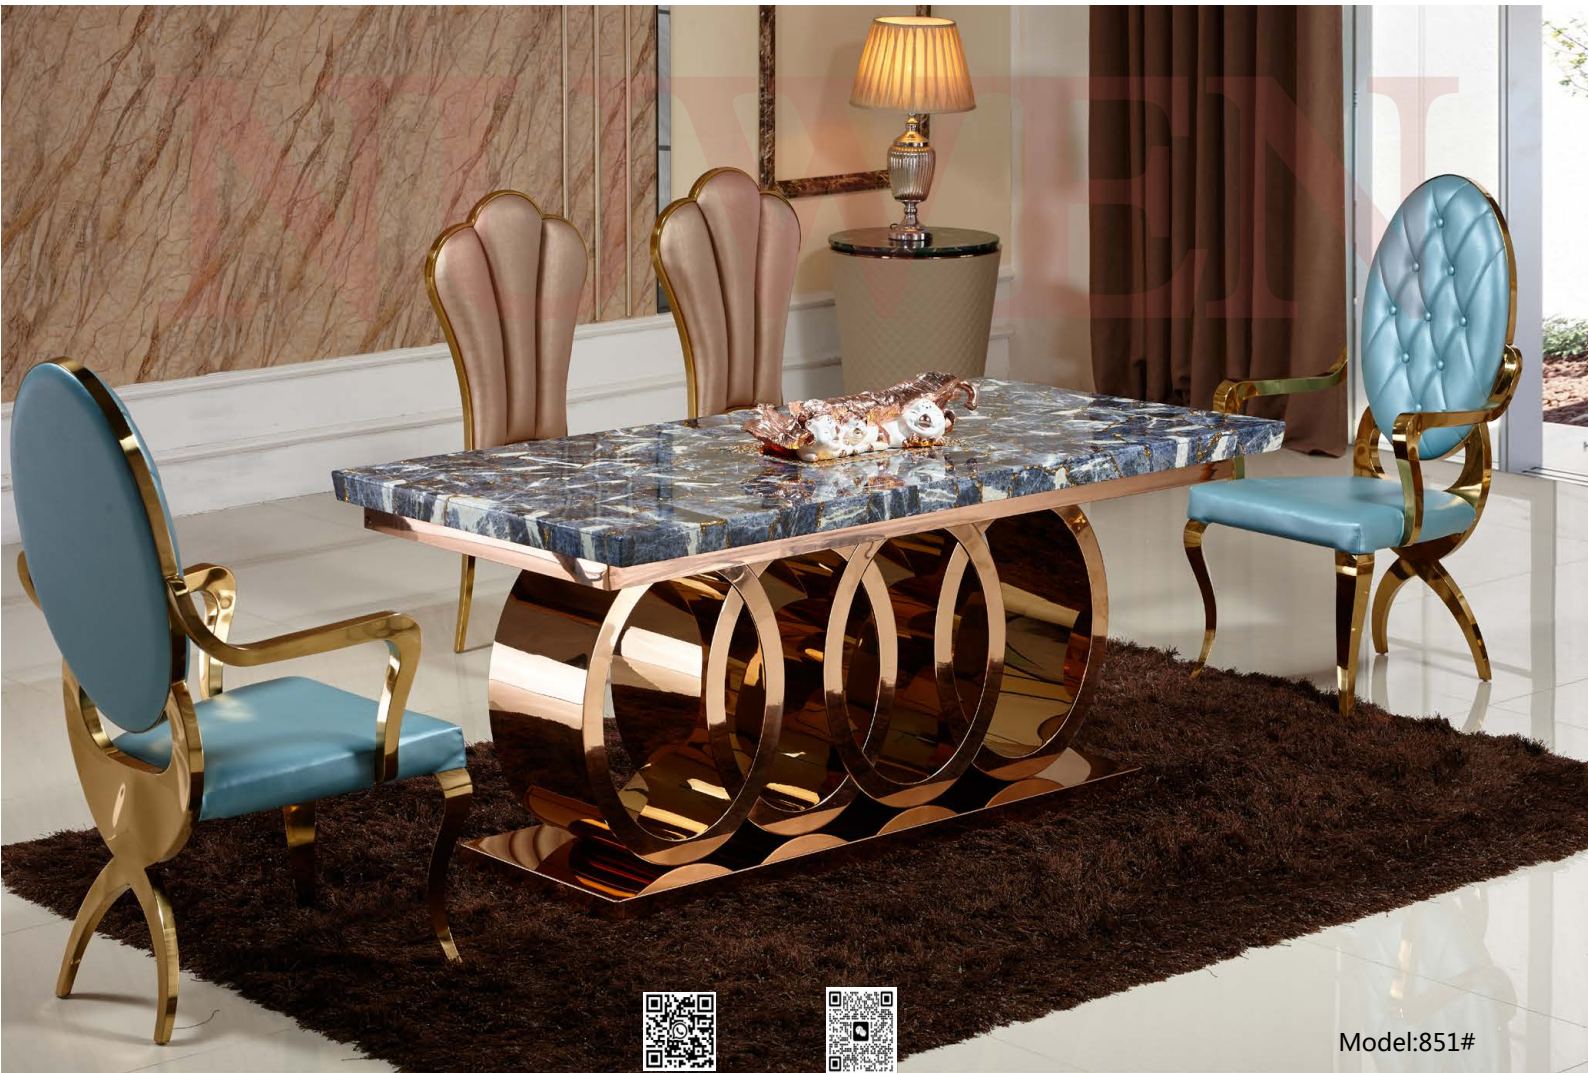

+86-18680577977

RESTAURANT SPACE

Model:850#

LIGHT LUXURY DOCTRINE

577977

The simple and neat material narration, the unconventional elegant style, the bright and generous pattern scale, the combination of natural color and light luxury, the respect for high-quality life details, create a comfortable and practical space.