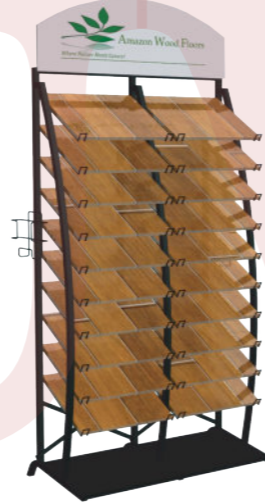

型号/Model: GZH-1869
规格/Size: 300x750x1600mm

型号/Model: GZH-1850
规格/Size: 500x500x1500mm

型号/Model: GZH-1860
规格/Size: 500x500x2050mm

型号/Model: GZH-1861
规格/Size: 800x500x1900mm

型号/Model: GZH-1862
规格/Size: 880x580x2100mm