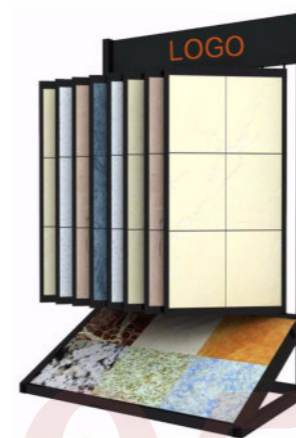

型号/Model: GZH-1863
规格/Size: 1200x500x2500mm

型号/Model: GZH-1864
规格/Size: 1200x500x2500mm

型号/Model: GZH-1865
规格/Size: 400x700x1350mm

型号/Model: GZH-1866
规格/Size: 600x500x1800mm

型号/Model: GZH-1855
规格/Size: 1200x800x1500mm