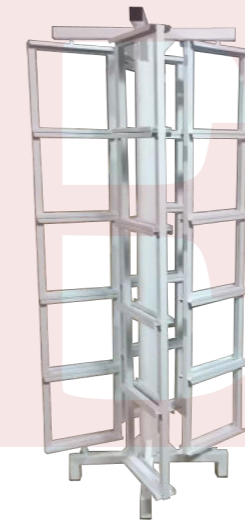

型号/Model: GZH-1852
规格/Size: 700x700x1800mm