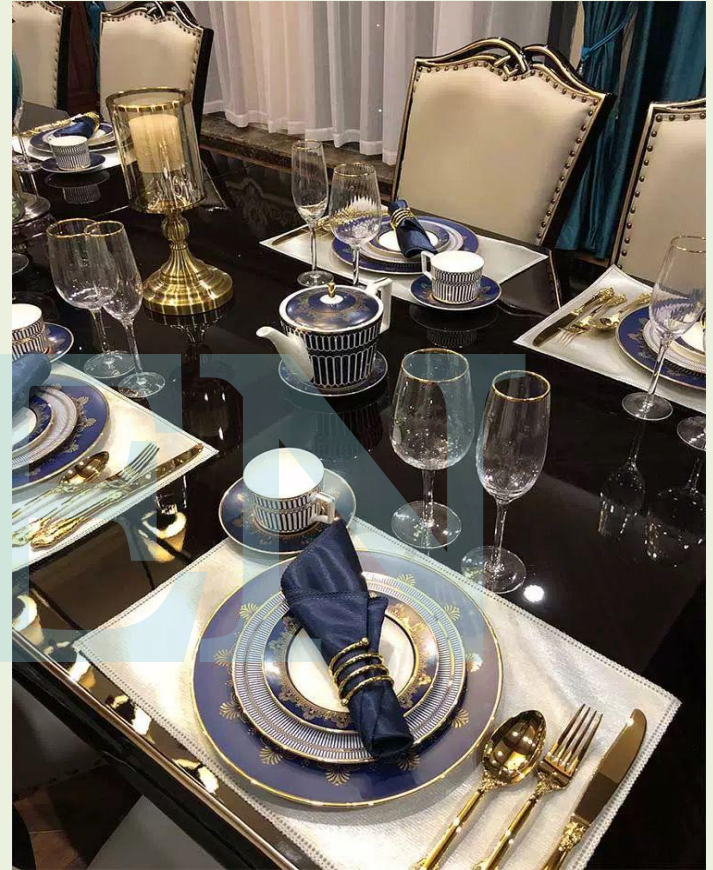

NW-CP-002

+86-18660577977