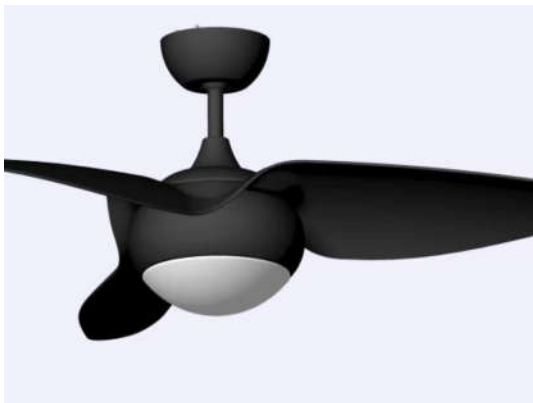

NUWEN

Item No.:52KJYY-26
Pure copper DC/AC motor+ABS blade
Size:52"(1320mm)
Color: Black
LED 24W (3 color options)