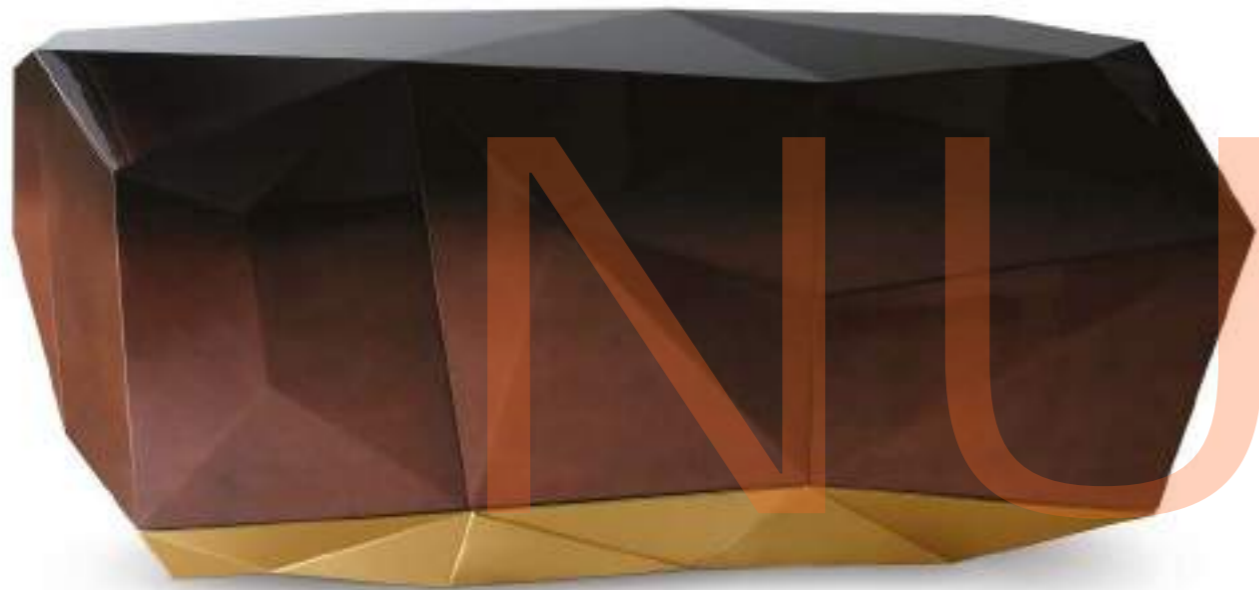

DIAMOND AMETHYST sideboard

W 180 cm | 70.9" D 60 cm | 23.6" H 83 cm | 32.7"

Wood structure, gold leaf, silver leaf with translucent amethyst shade, high gloss varnish, hand carved feet.

+86-18680577977

“

Fine furniture calls for
beautiful forms and
one-of-kind silhouettes.

+86-18680577977

DIAMOND CHOCOLATE sideboard

W 180 cm | 70.9" D 60 cm | 23.6" H 83 cm | 32.7"

Wood structure, gold leaf, silver leaf with translucent chocolate shade, high gloss varnish.

DIAMOND BLUE sideboard