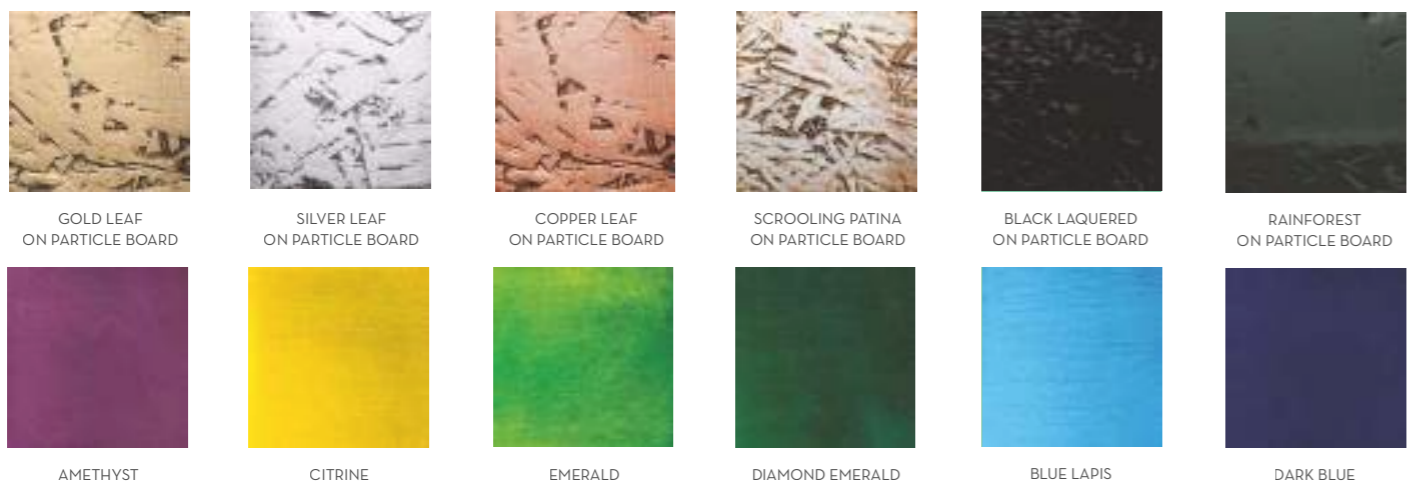

TRANSLUCENTS