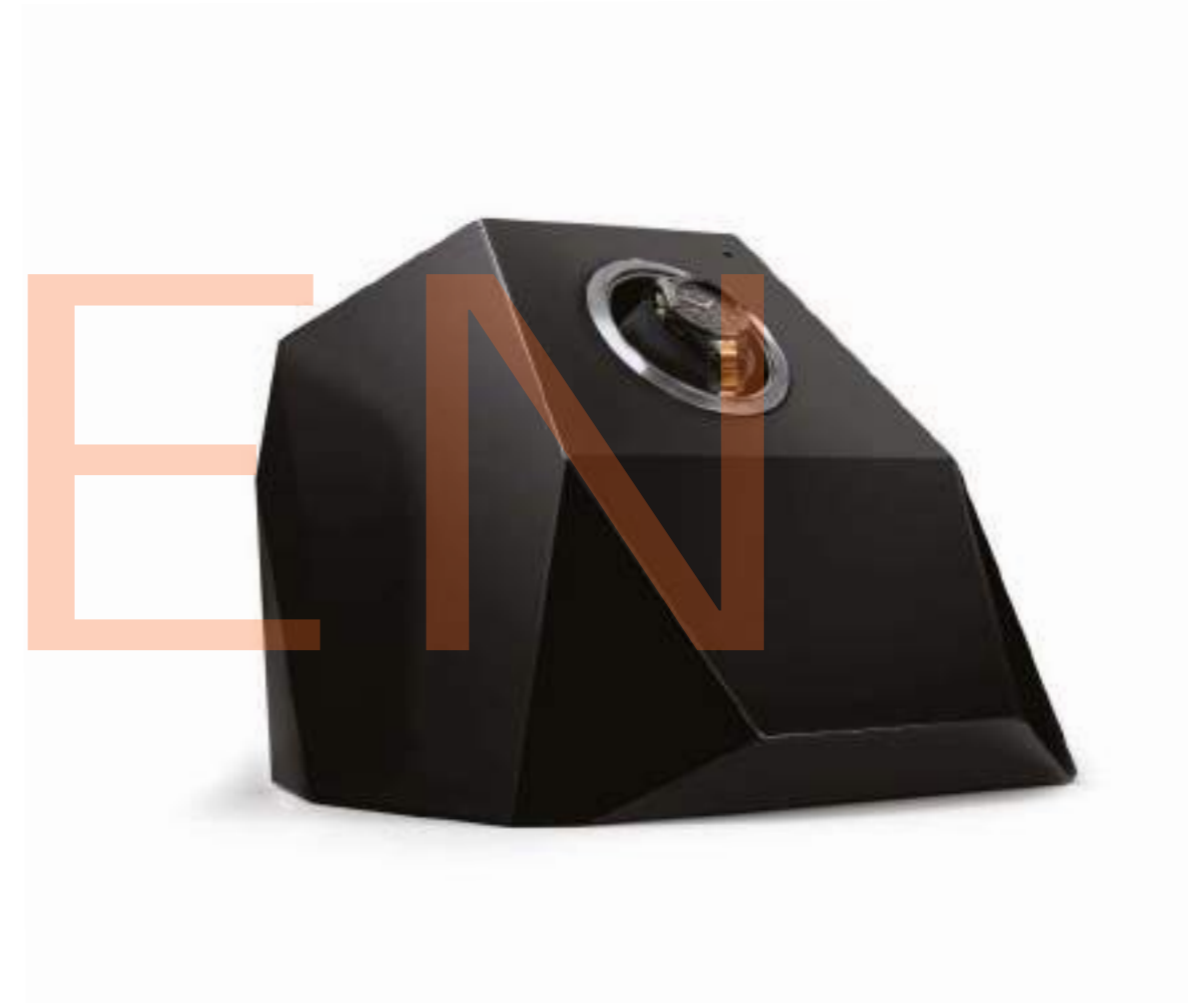

BOHÈME safe

W 83 cm | 32.7" D 65 cm | 25.6" H 135 cm | 53.1"

Polished brass, polished hammered brass, brushed gold brass with patina, brushed gold brass.

DIAMOND watchwinder

W 26 cm | 10.2" D 25 cm | 9.8" H 20 cm | 7.9"

High gloss black lacquered finish.

+86-18680577977