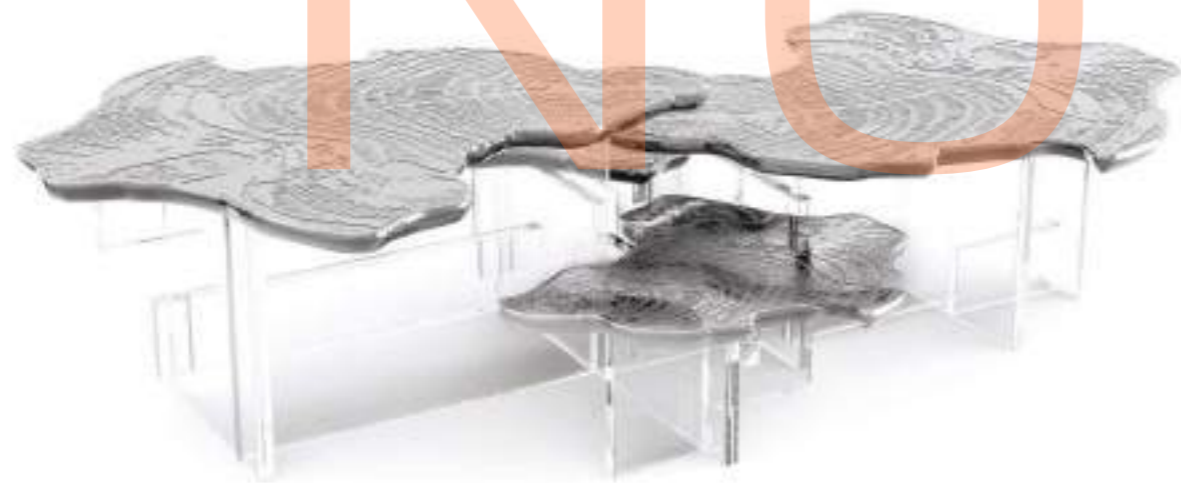

MONET center table

MONET center table

W 152 cm | 59.8" D 82 cm | 32.3" H 36 cm | 14.2"
Transparent acrylic. Polished casted brass or aluminium.