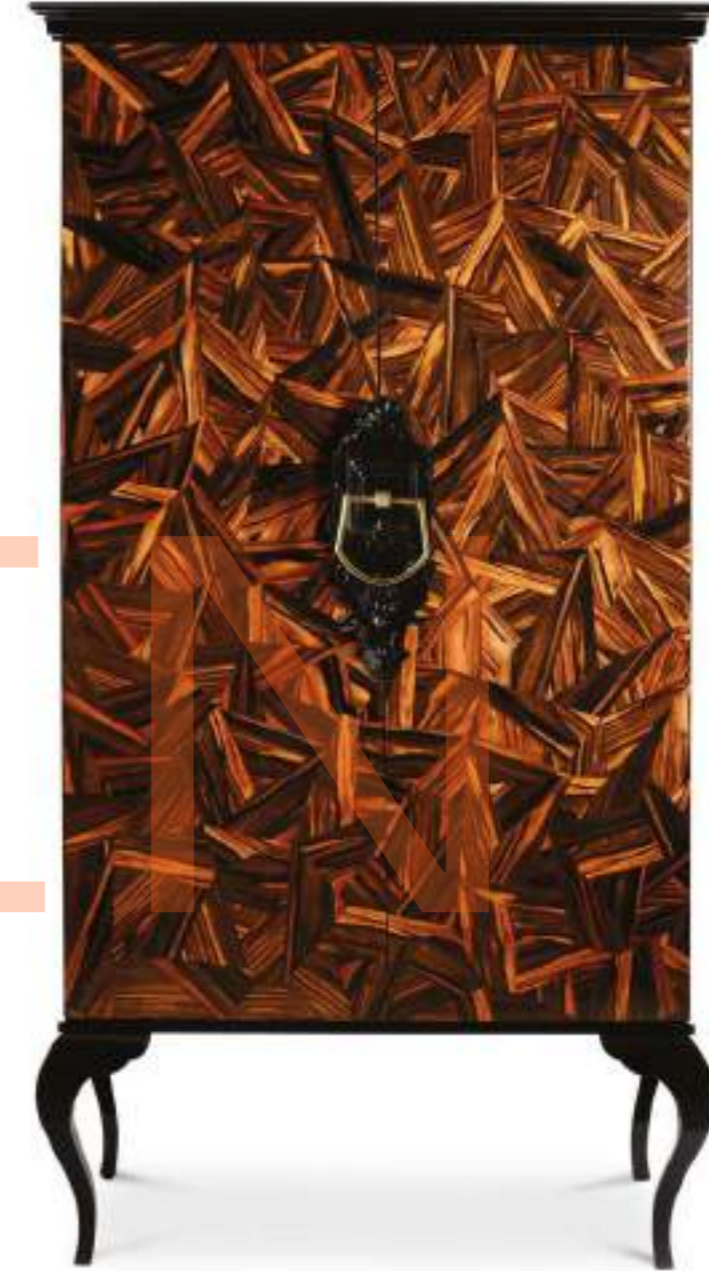

Gold plated brass tubes, rosewood veneer, high gloss black lacquered wood, glass.

+86-18680577977

GUGGENHEIM cabinet

W 110 cm | 43.3" D 49 cm | 19.3" H 210 cm | 82.7"

Mahogany wood veneer, gloss finish, poplar veneer in the interior, hand carved mirror, glass, brass handler.