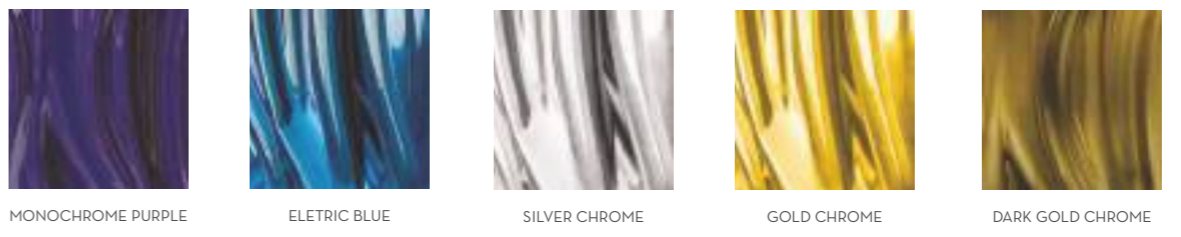

BRASS & METALS

MARBLE

METALLIC LEAF

TRANSLUCENTS

TRANSLUCENTS

CERAMICS

GLASS & MIRRORS

+86-18680577977