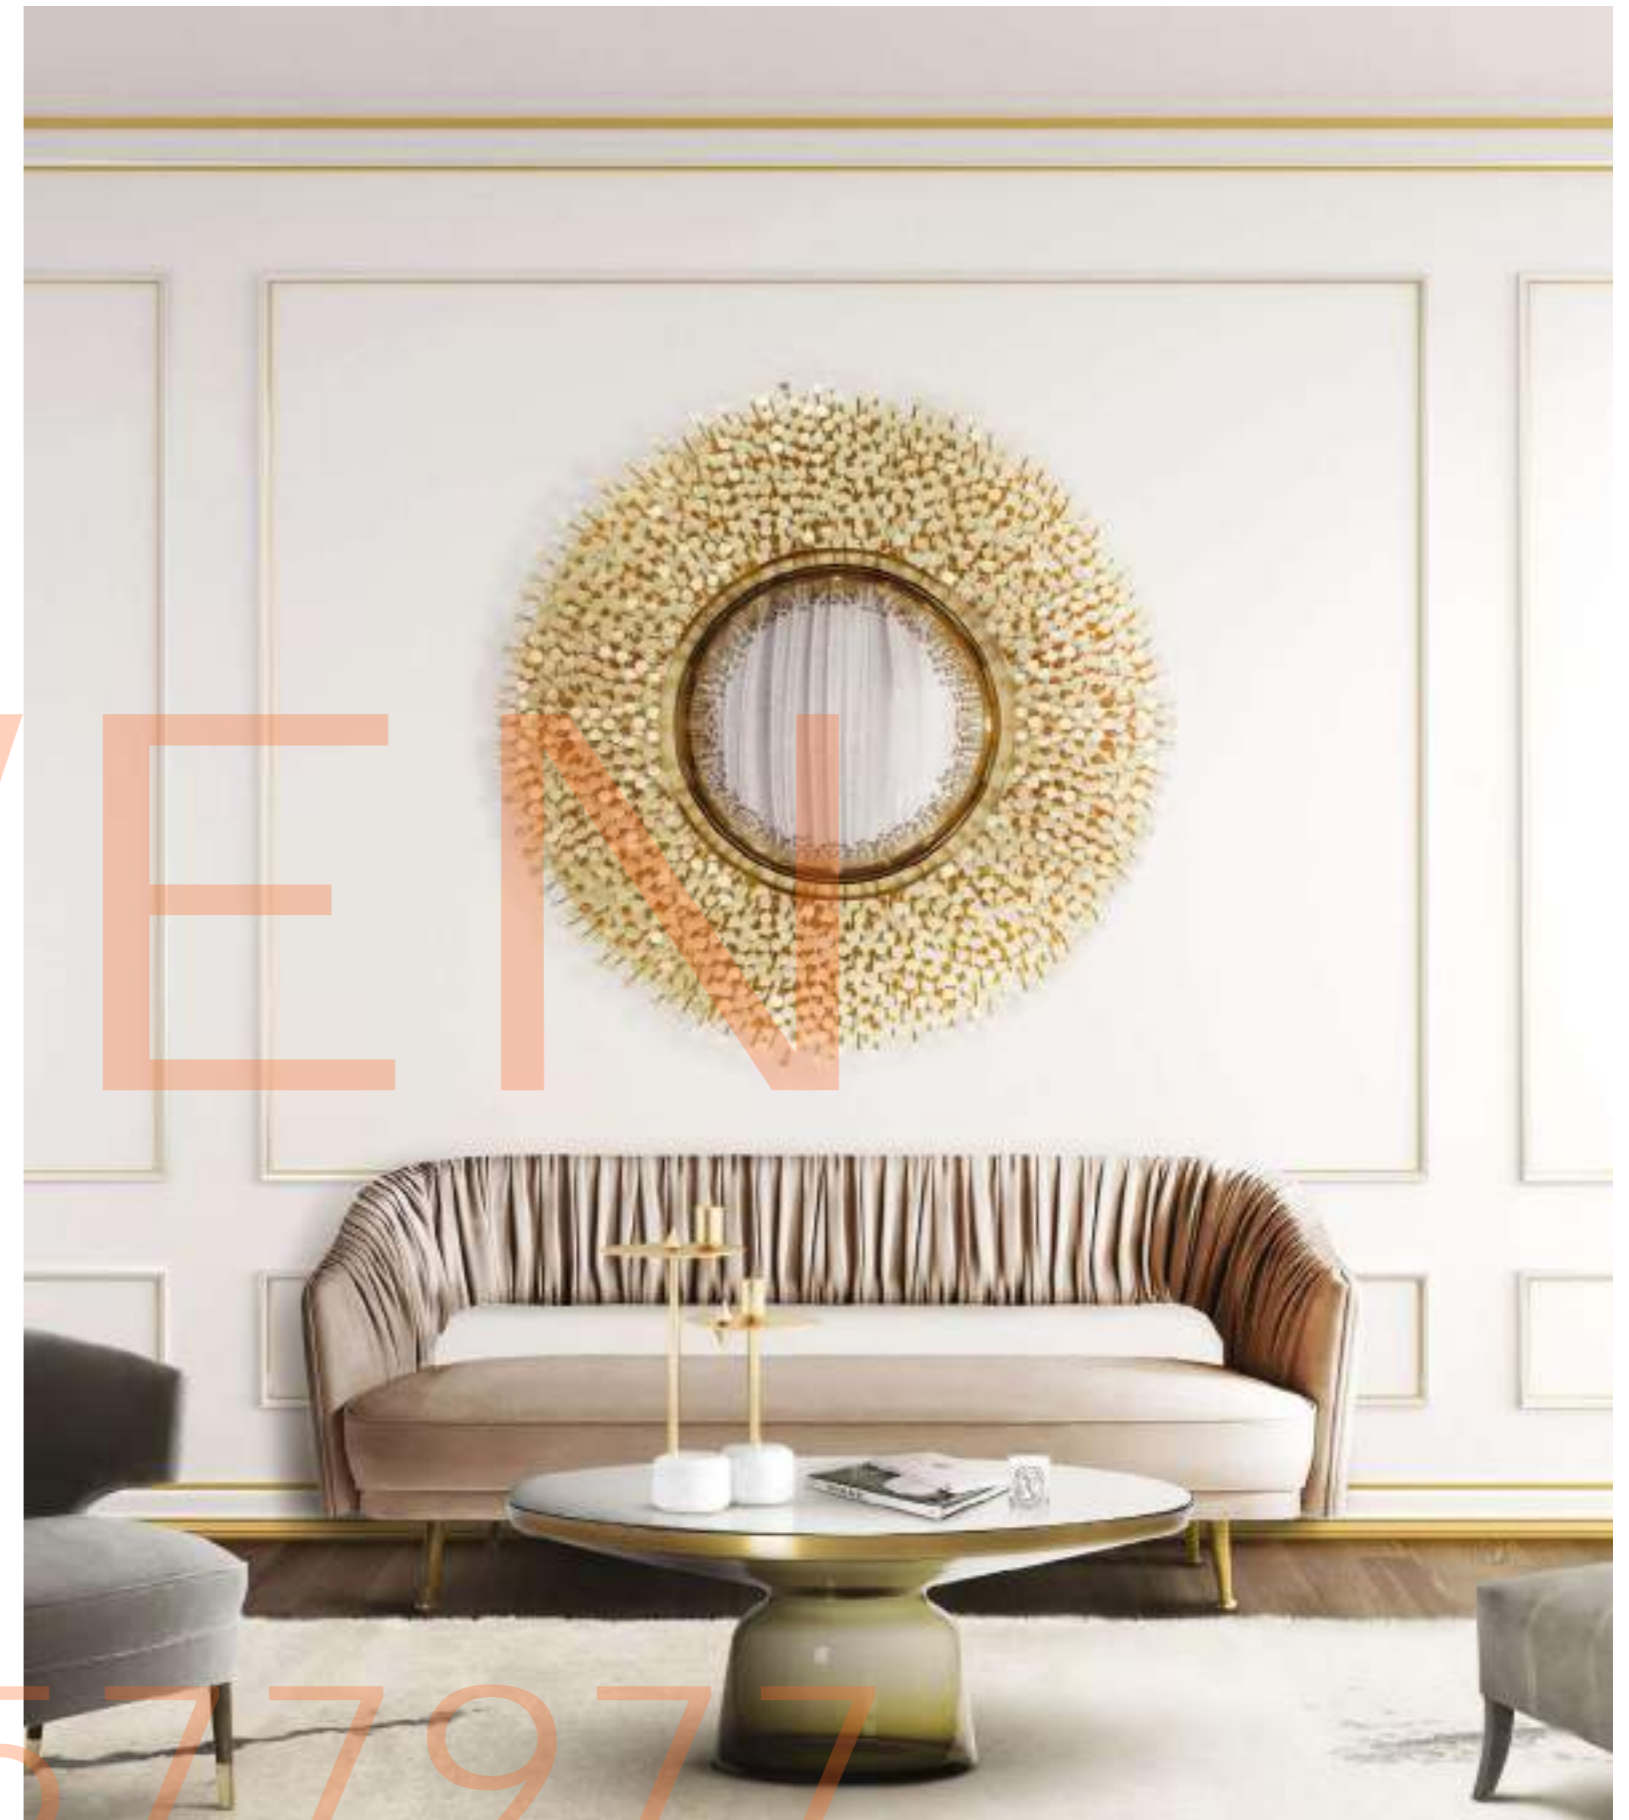

ROBIN mirror - D 120 cm | 47.2" H 15 cm | 5.9"

+86-18680577977