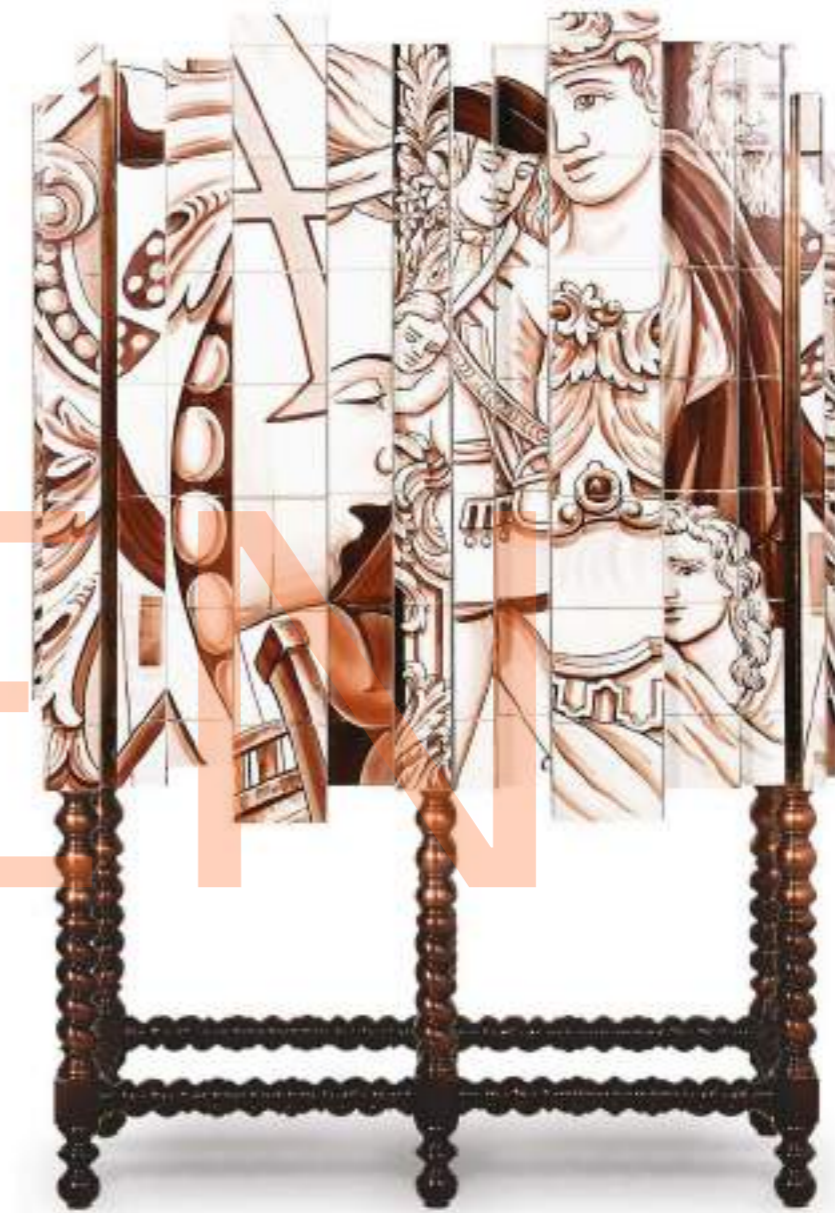

D. HERITAGE cabinet

W 110 cm | 43.3" D 60 cm | 23.6" H 165 cm | 65"

Mahogany, black lacquer, Azulejo (hand painted tiles), mirror.

+86-18680577977