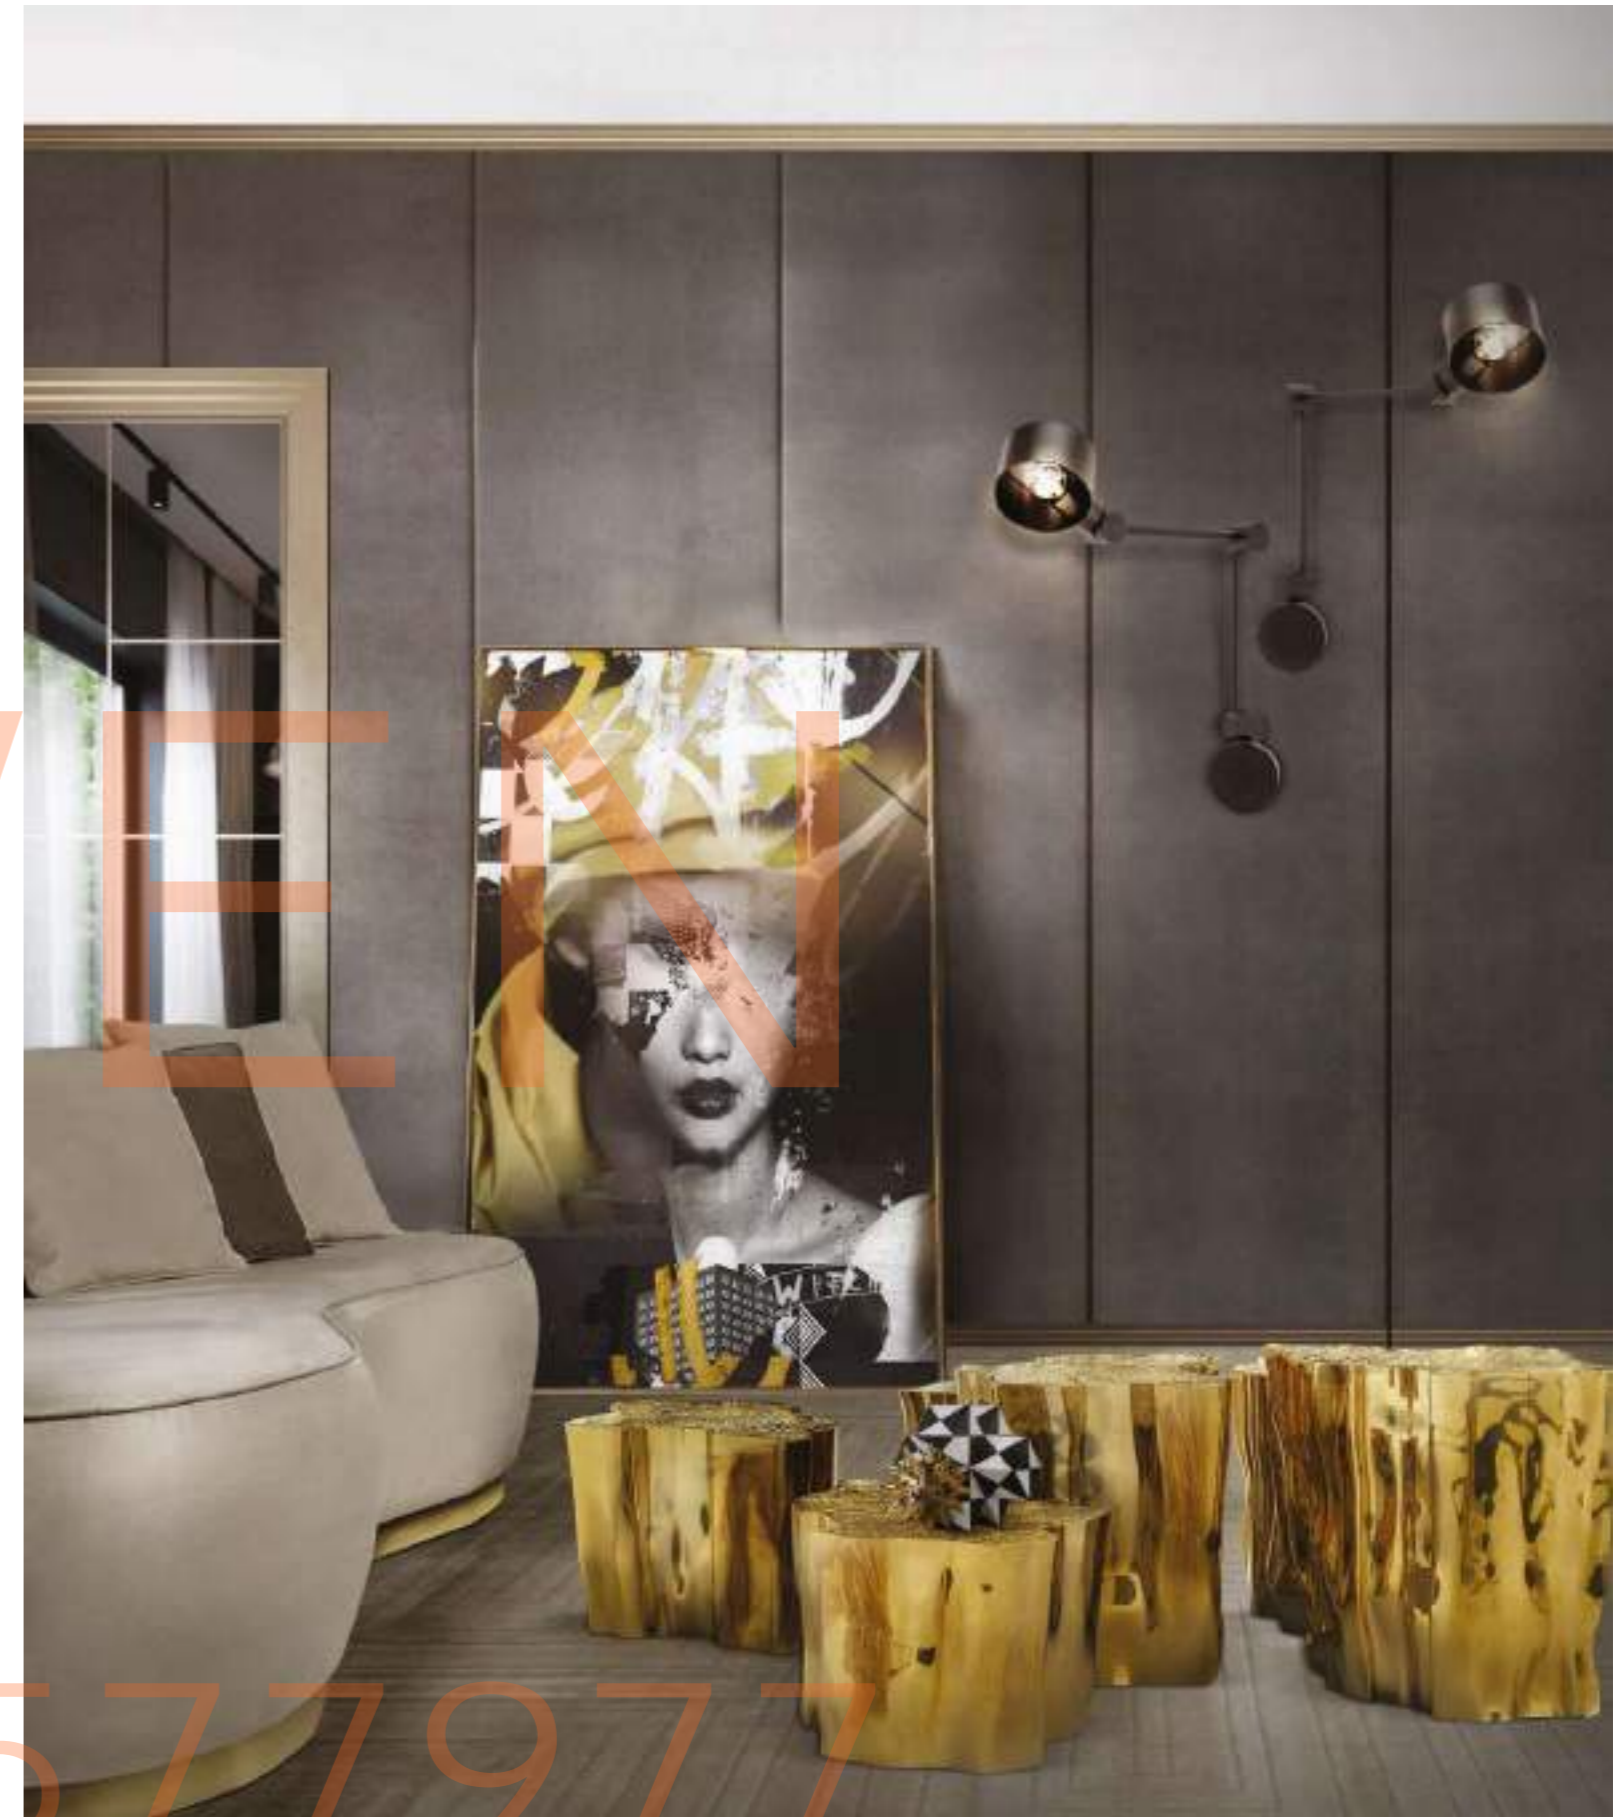

EDEN SERIES center table - SET OF 7x: W 160 cm | 63" D 125 cm | 49,2" | H 42 cm | 16,5" | LOLETTE sofa - W 242 cm | 95.3" D 107 cm | 42.1" H 76 cm | 29.9"