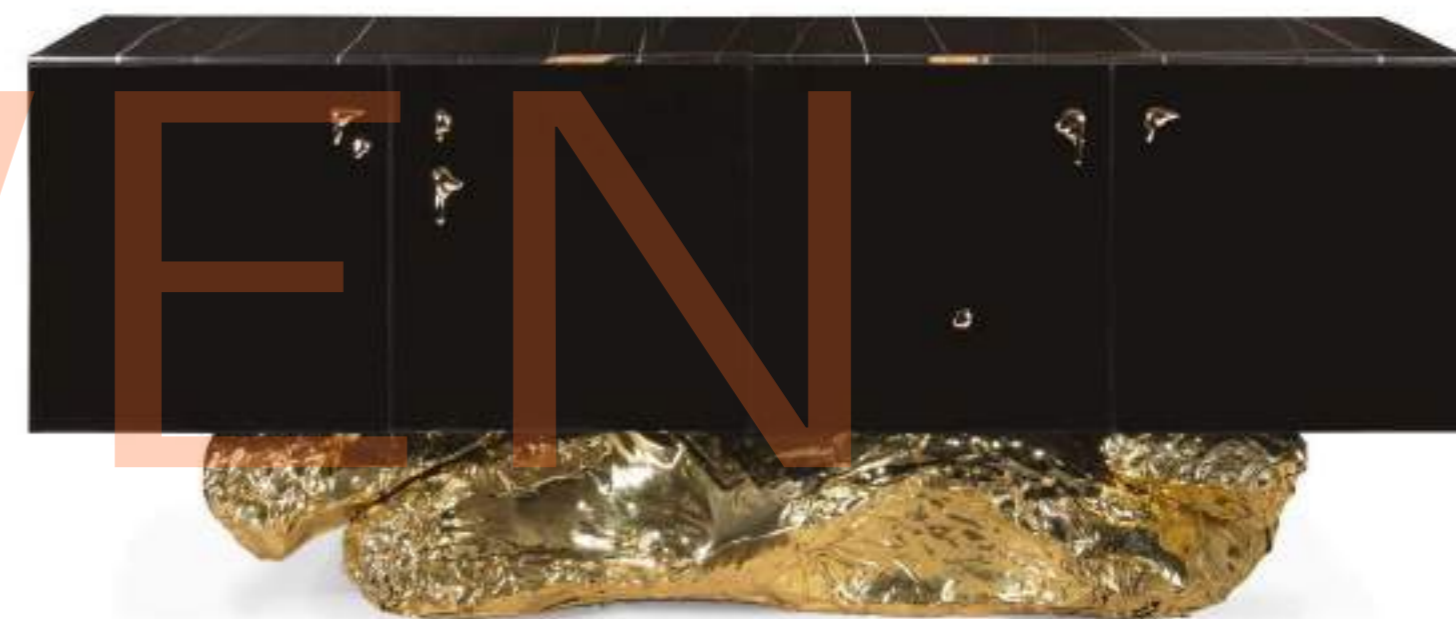

ANGRA sideboard

W 224 cm | 88.2" D 66 cm | 26" H 84 cm | 33.1"
Polished brass, casted brass, high gloss black lacquered wood, saharah noir marble, bronze mirror.

+86-18680577977