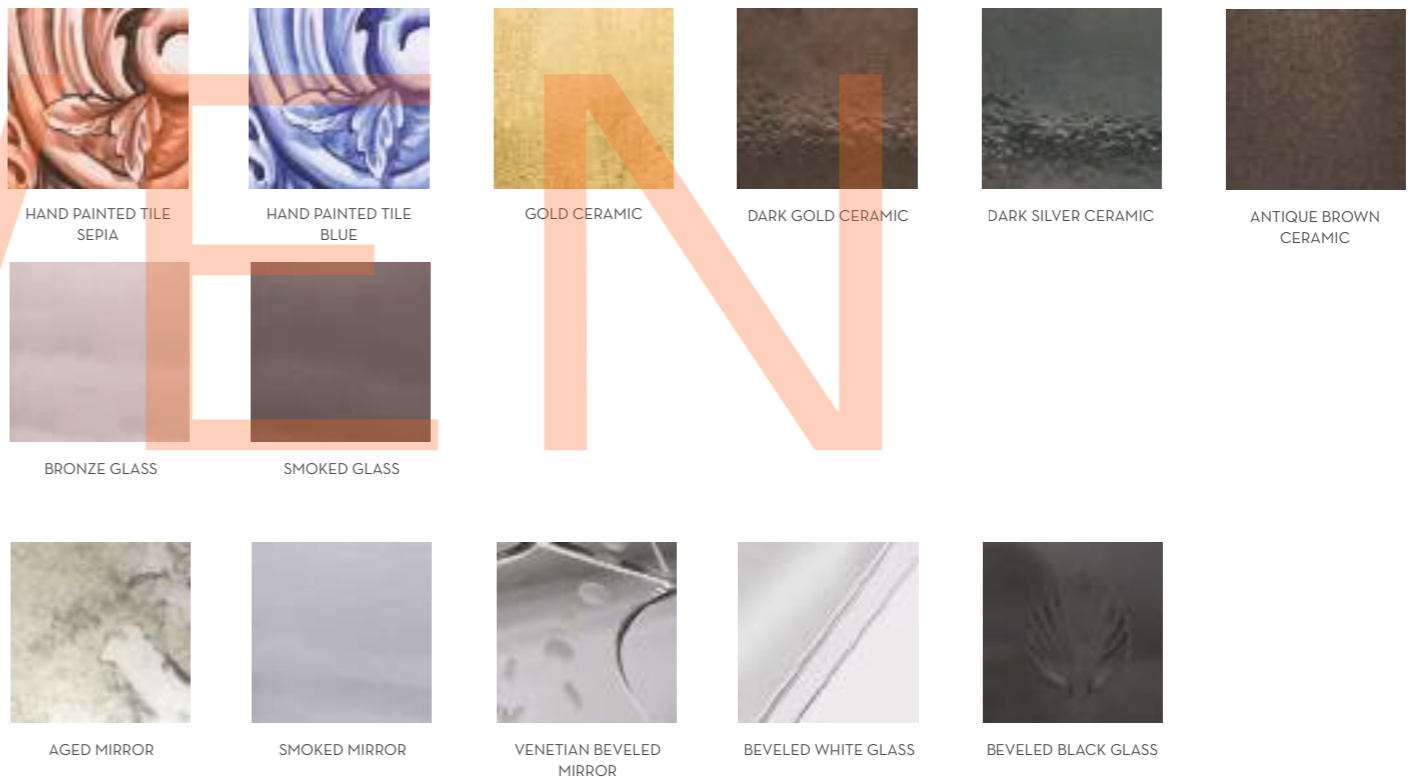

MARBLE

METALLIC LEAF

TRANSLUCENTS

TRANSLUCENTS

CERAMICS

GLASS & MIRRORS

+86-18680577977

“