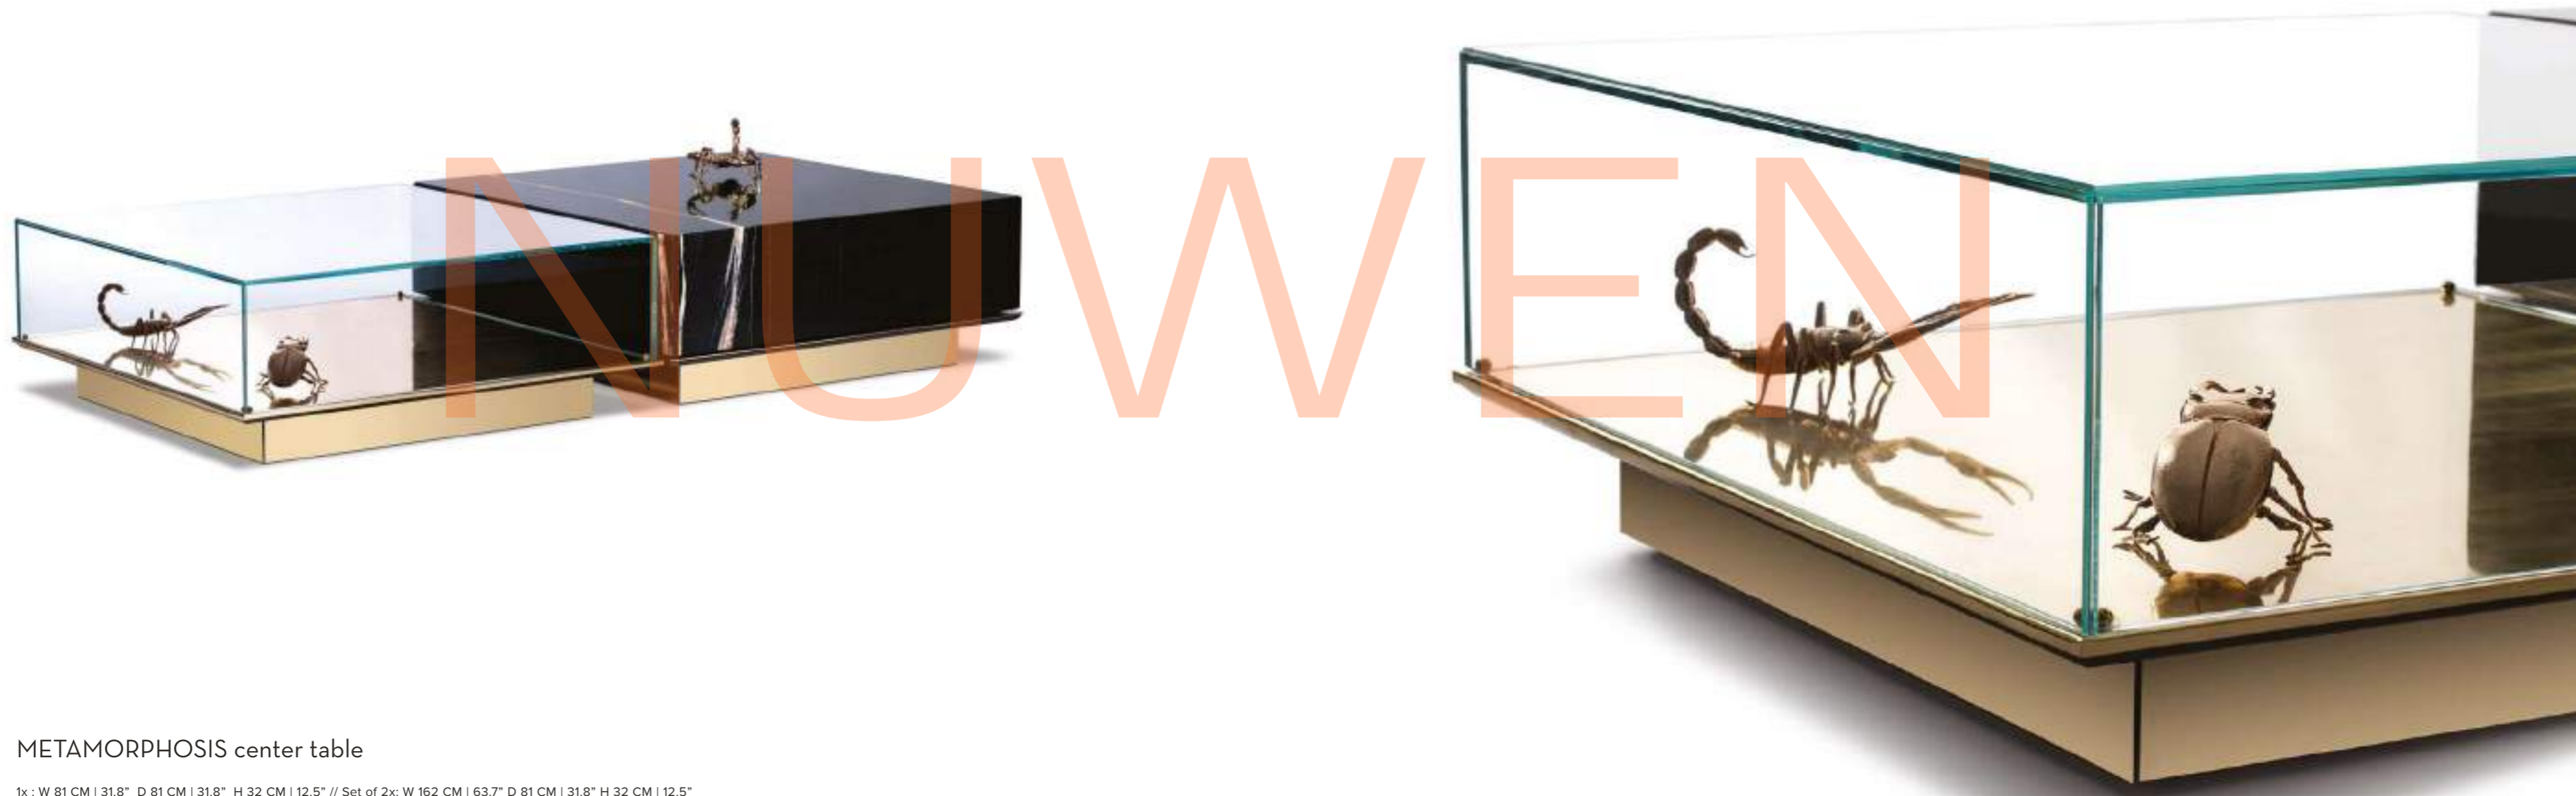

METAMORPHOSIS center table

1x : W 81 CM | 31.8" D 81 CM | 31.8" H 32 CM | 12.5" // Set of 2x: W 162 CM | 63.7" D 81 CM | 31.8" H 32 CM | 12.5"
Glass, gold plated brass, casted brass, marble, wood. Decorative elements in gold plated brass.

+86-18680577977