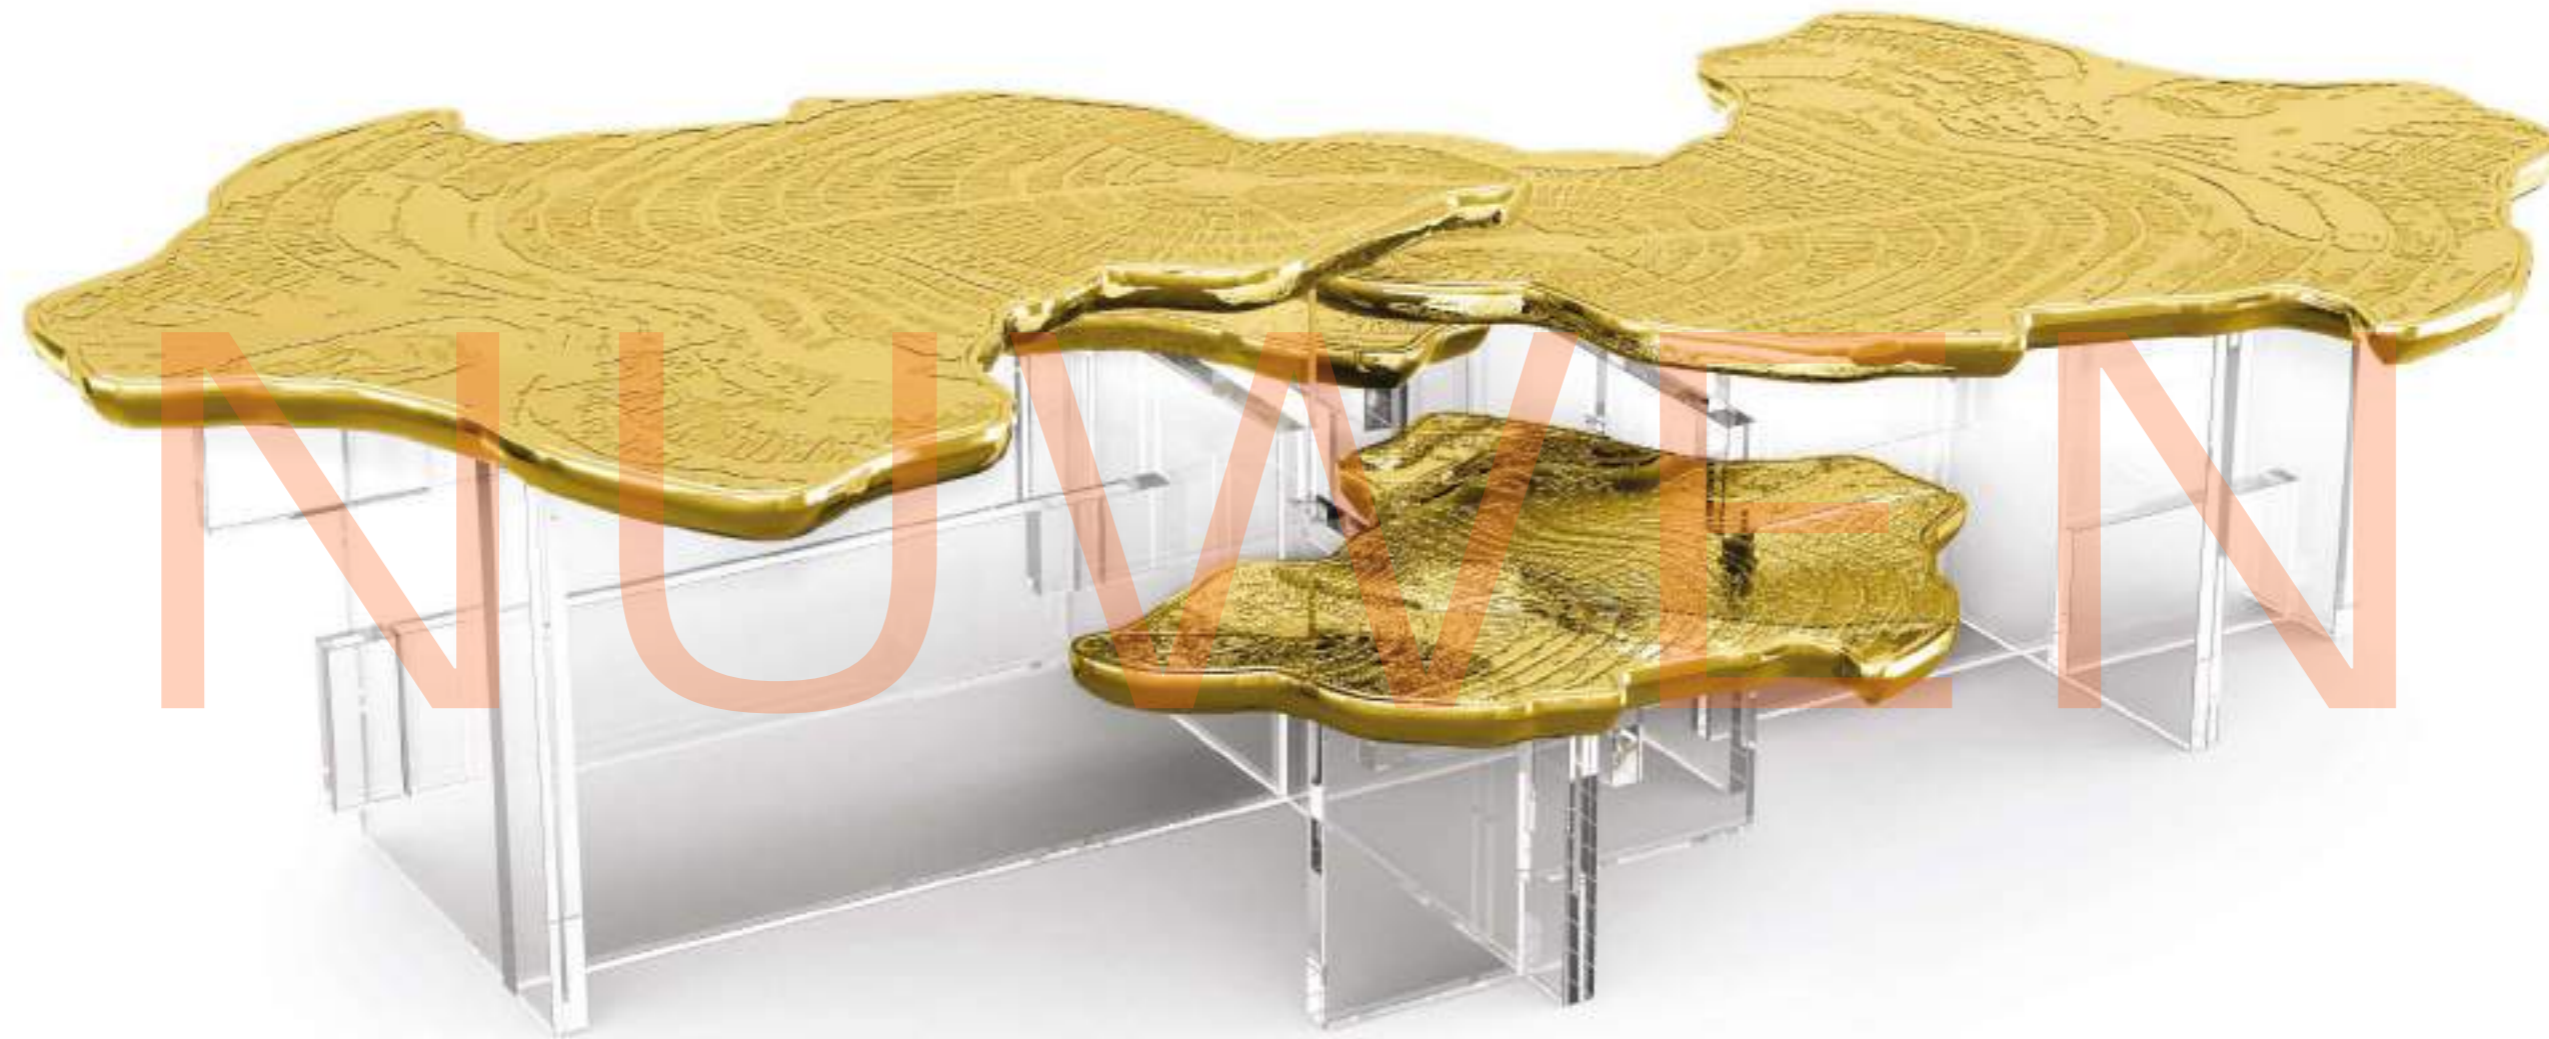

W 152 cm | 59.8" D 82 cm | 32.3" H 36 cm | 14.2"
Transparent acrylic. Polished casted brass.

+86-18680577977