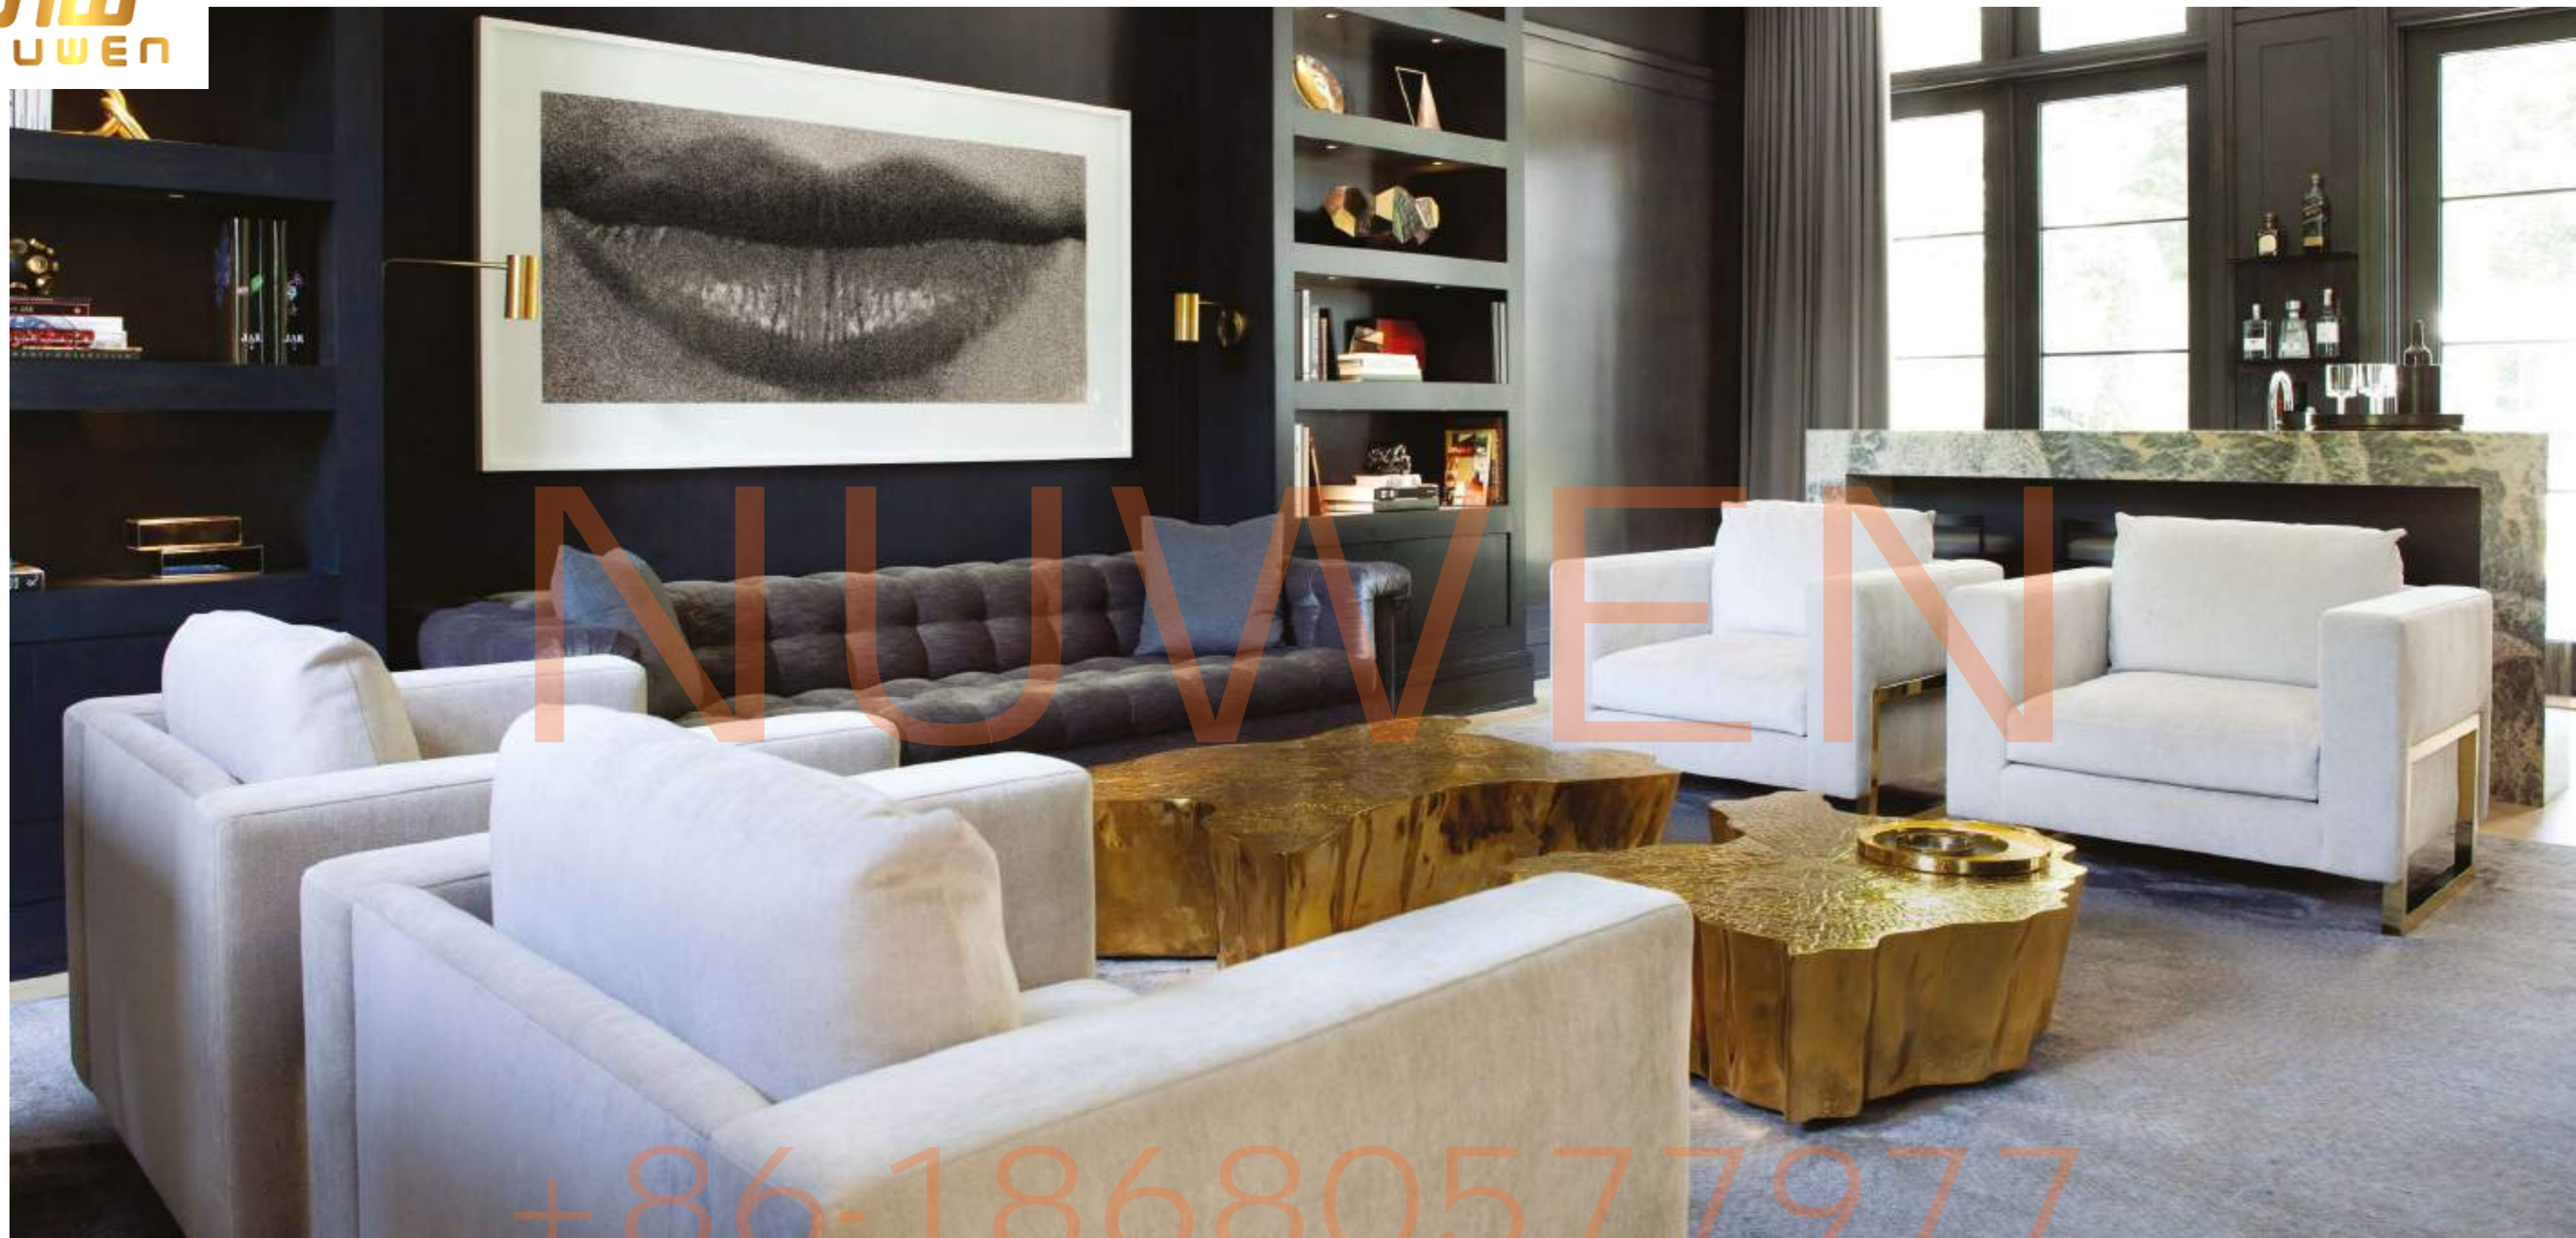

NUWEN

+86-18680577977