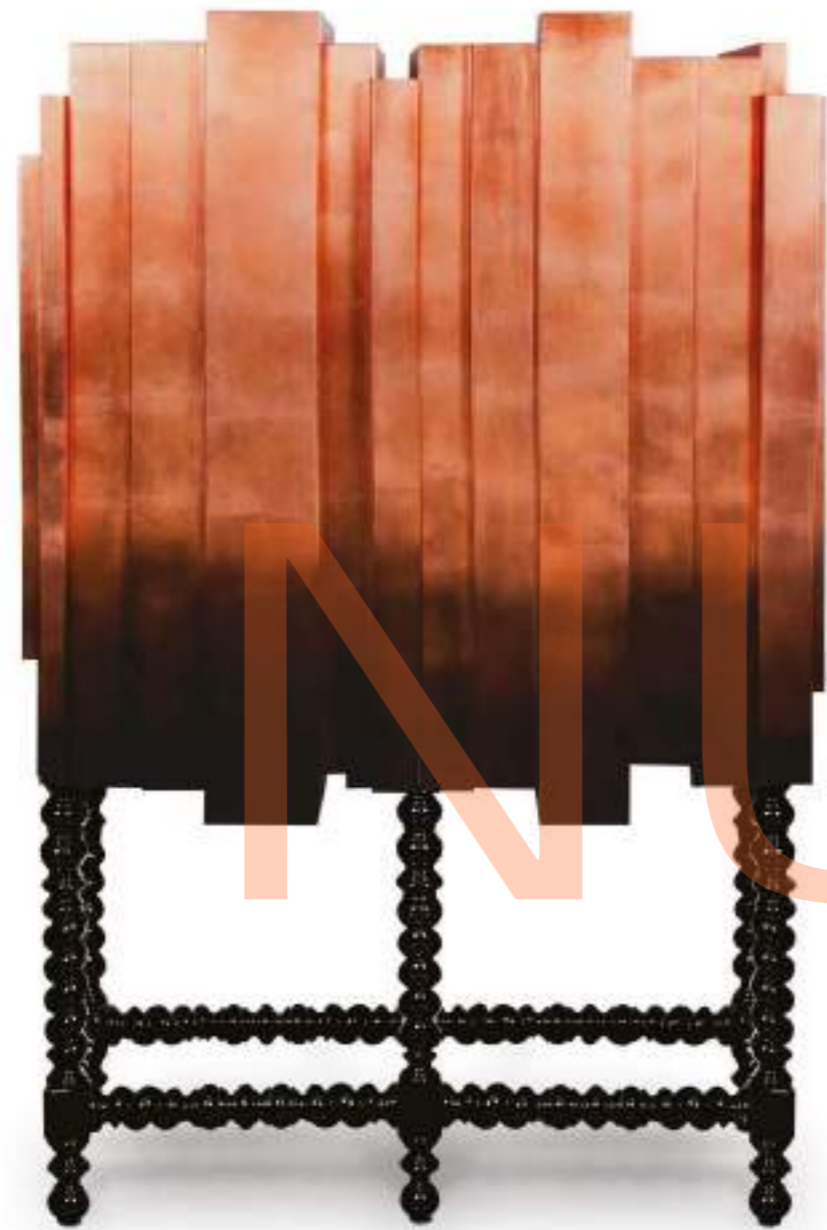

D. MANUEL cabinet

W 110 cm | 43.3" D 60 cm | 23.6" H 165 cm | 65"

Mahogany, black lacquer, copper leaf, black lacquer gradient.