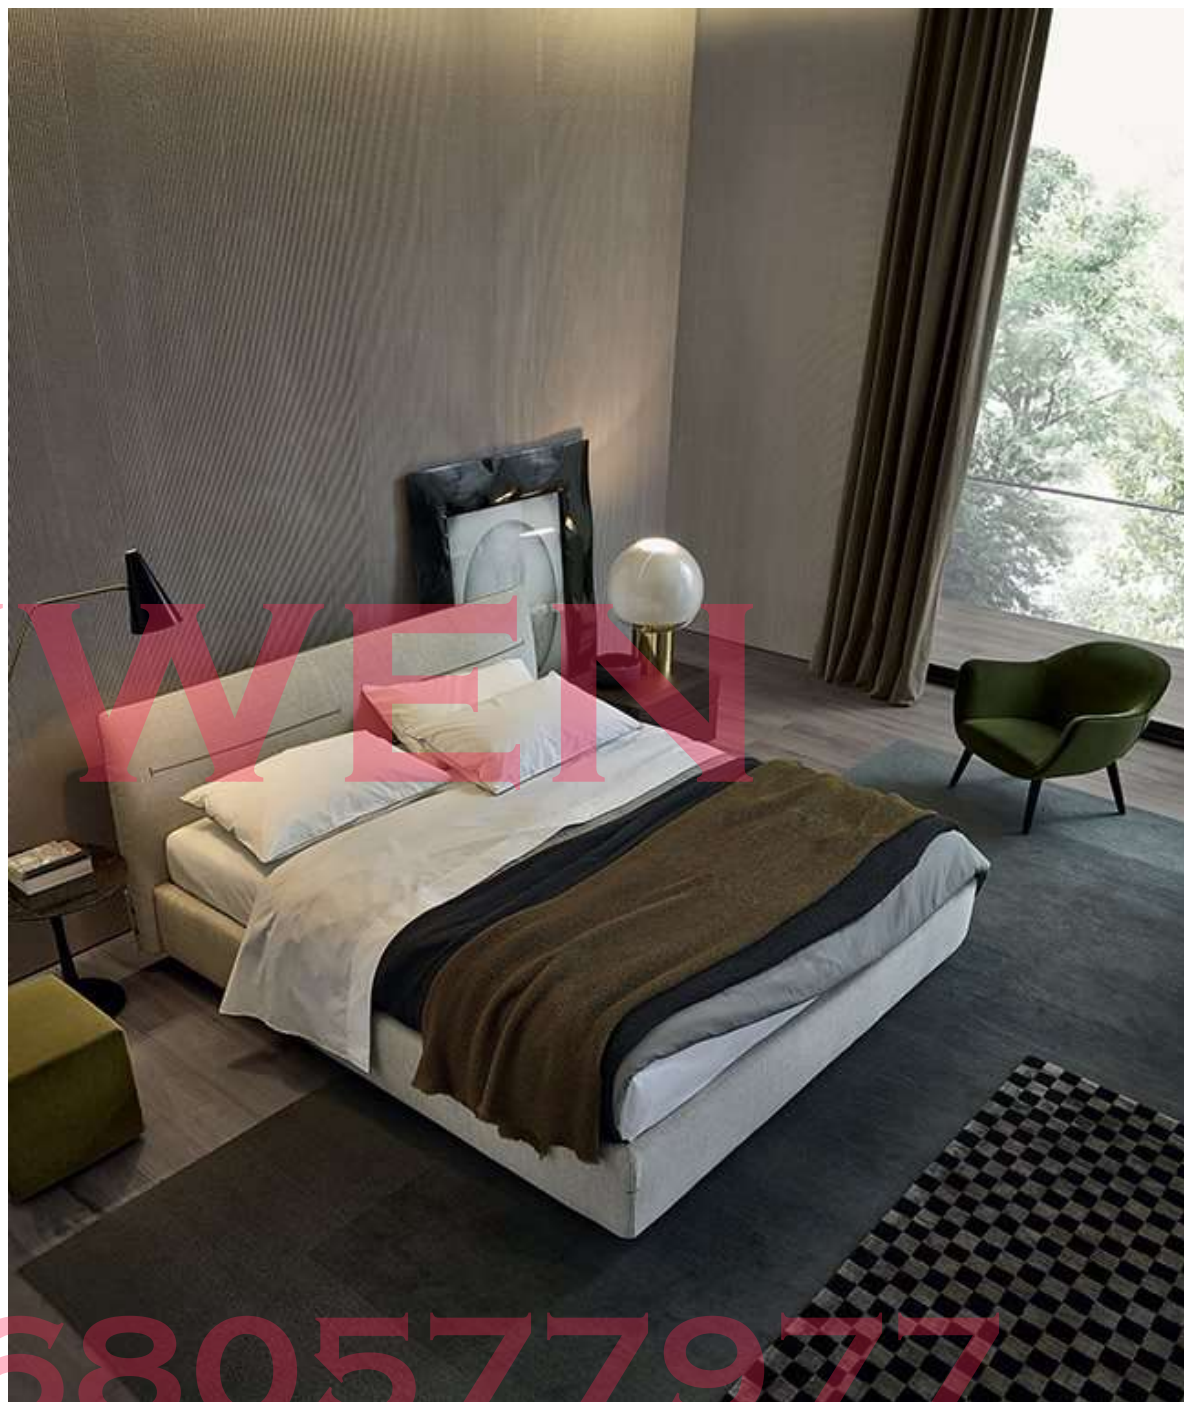

BEDS

Designed and crafted to promote a superior sleep experience, the Newbridge Soft bed has carefully-engineered proportions, generous padding and refined tailoring details. The silhouette of the headboard is highlighted by elegant piping, while the back features a refined metal bar that supports the upholstery.

The Newbridge Soft bed comes in several sizes and is available in versions with base composed of a single perimeter frame, rigid base, platform base with height-adjustable slats and base with storage compartment, handy for storing pillows, blankets and bed linens. Upholstery of the Newbridge Soft bed is completely removable.