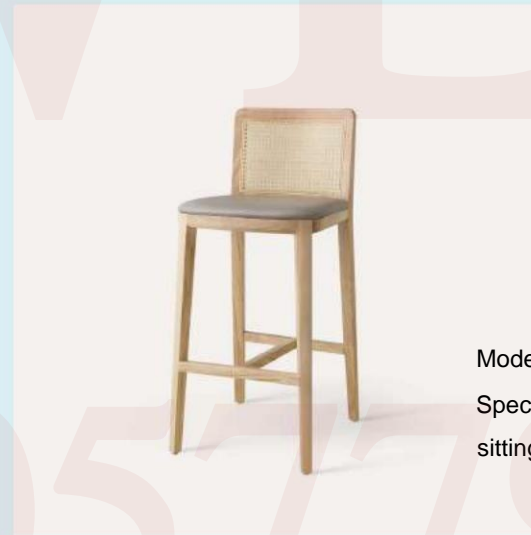

Model: WJ707-12#
Specifications: 46*46*102,
sitting height 66