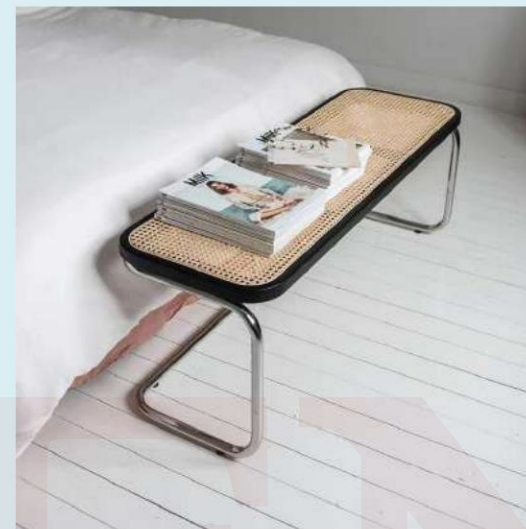

Model: WJ14#
Specifications: 120*40*45H