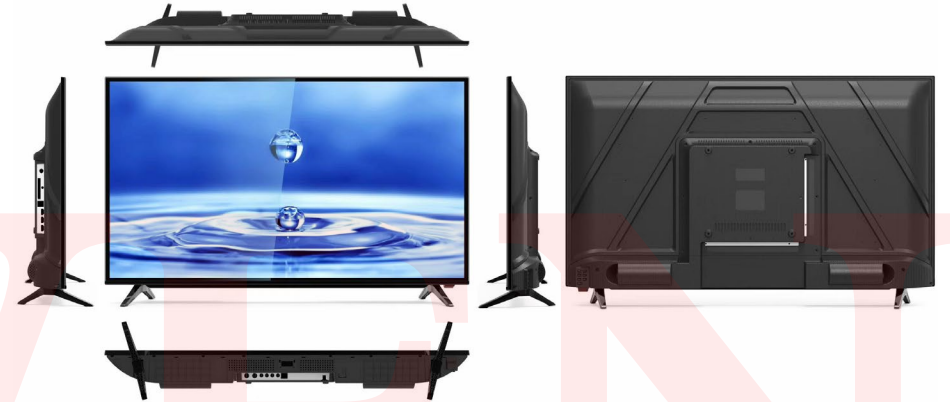

# Explosion-proof TV

LED-NW28

39.5inch

**LED-32NW28**

39.5 inch

**NETFLIX**

**YouTube**

**HDMI**