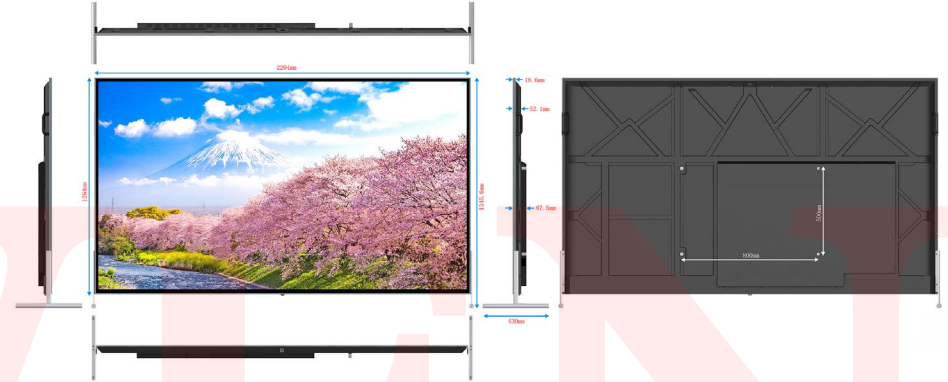

Smart Internet TV

Smart Internet TV

98-100-inch

NETFLIX YouTube HDMI

Model Number	
Cabinet Color	Black
Display Format	4K (UHD)
Place of Origin	China
Receiving System	NTSC
Resolution	3840*2160
Definition	HDMI
Refresh Rate	60Hz
Screen Size	90-100"
Wide Screen	Yes

0577977