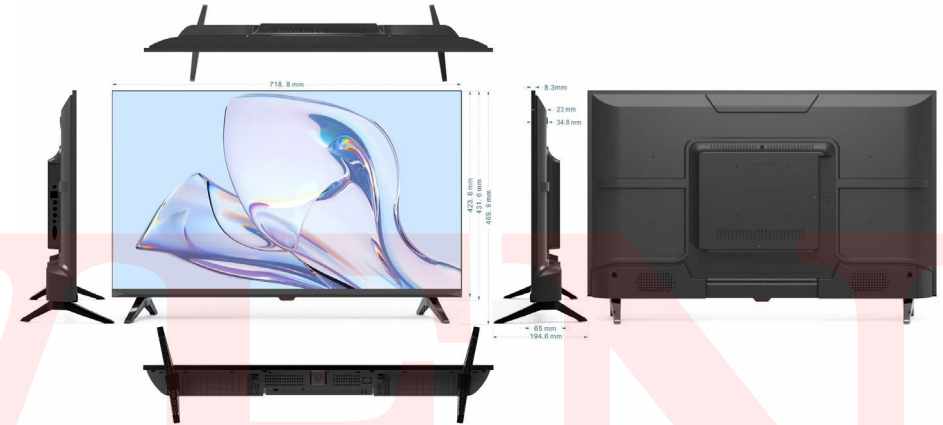

Full Screen TV

LED-32E6S

32 43 50 55-inch

LED-32E6S

32 43 50 55-inch

NETFLIX

YouTube

HDMI

Model Number	LED-32E6S
Cabinet Color	Black
Display Format	1080p (Full-HD)
Place of Origin	China
Receiving System	NTSC
Resolution	HD1080(1920*1080)
Definition	HDMI
Refresh Rate	60Hz
Screen Size	32" - 55"
Wide Screen	Yes