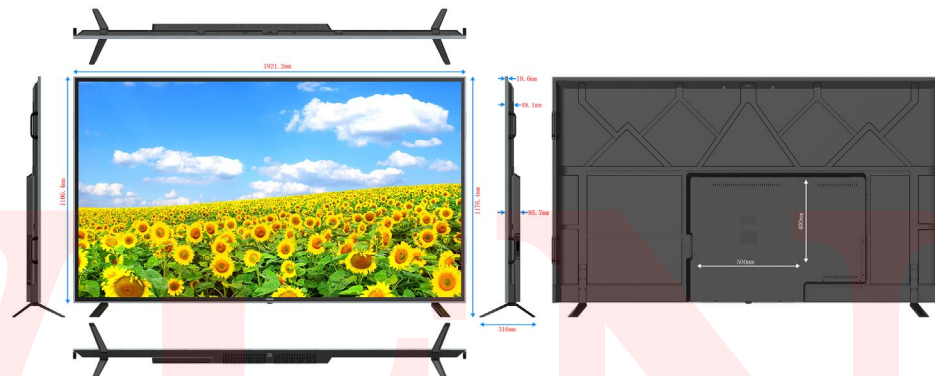

Explosion-proof TV

LED-55A8

32/37/40/42/43/50/55 inch

LED-32A8

32/37/40/42/43/50/55 inch

NETFLIX

YouTube

HDMI

Model Number

Cabinet Color

Display Format

Place of Origin

Receiving System

Resolution

Definition

Refresh Rate

Screen Size

Wide Screen

Black

1080p (Full-HD)

China

NTSC

HD1080(1920*1080)

HDMI

60Hz

17"-27"

Yes

+86-18680577977