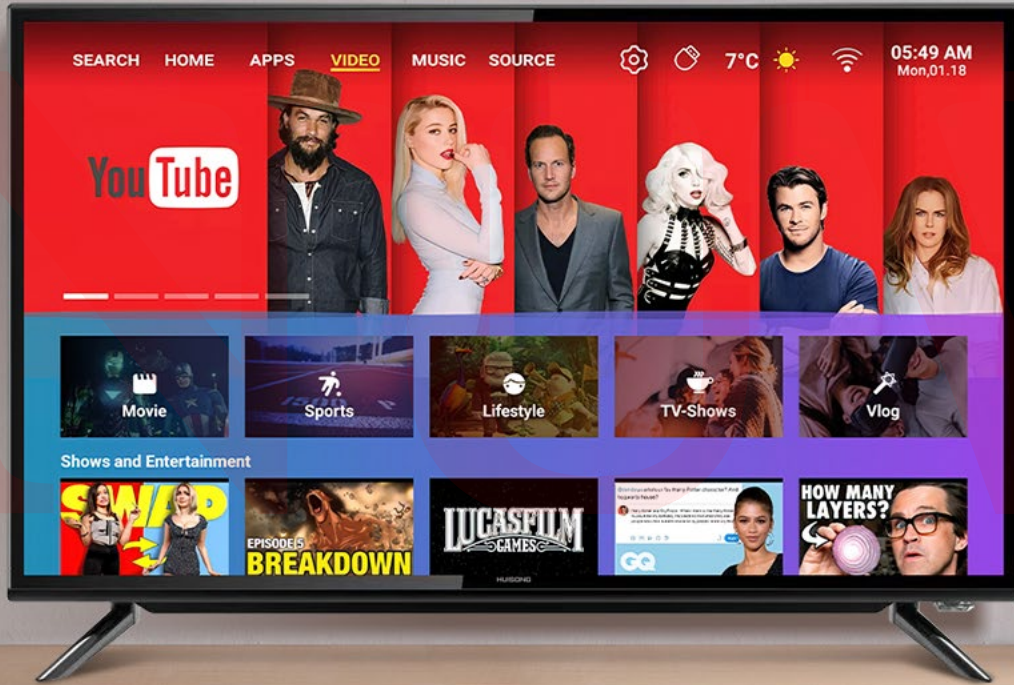

Explosion-proof TV

NW29 SET

32/40/42/43inch

32NW29

NETFLIX