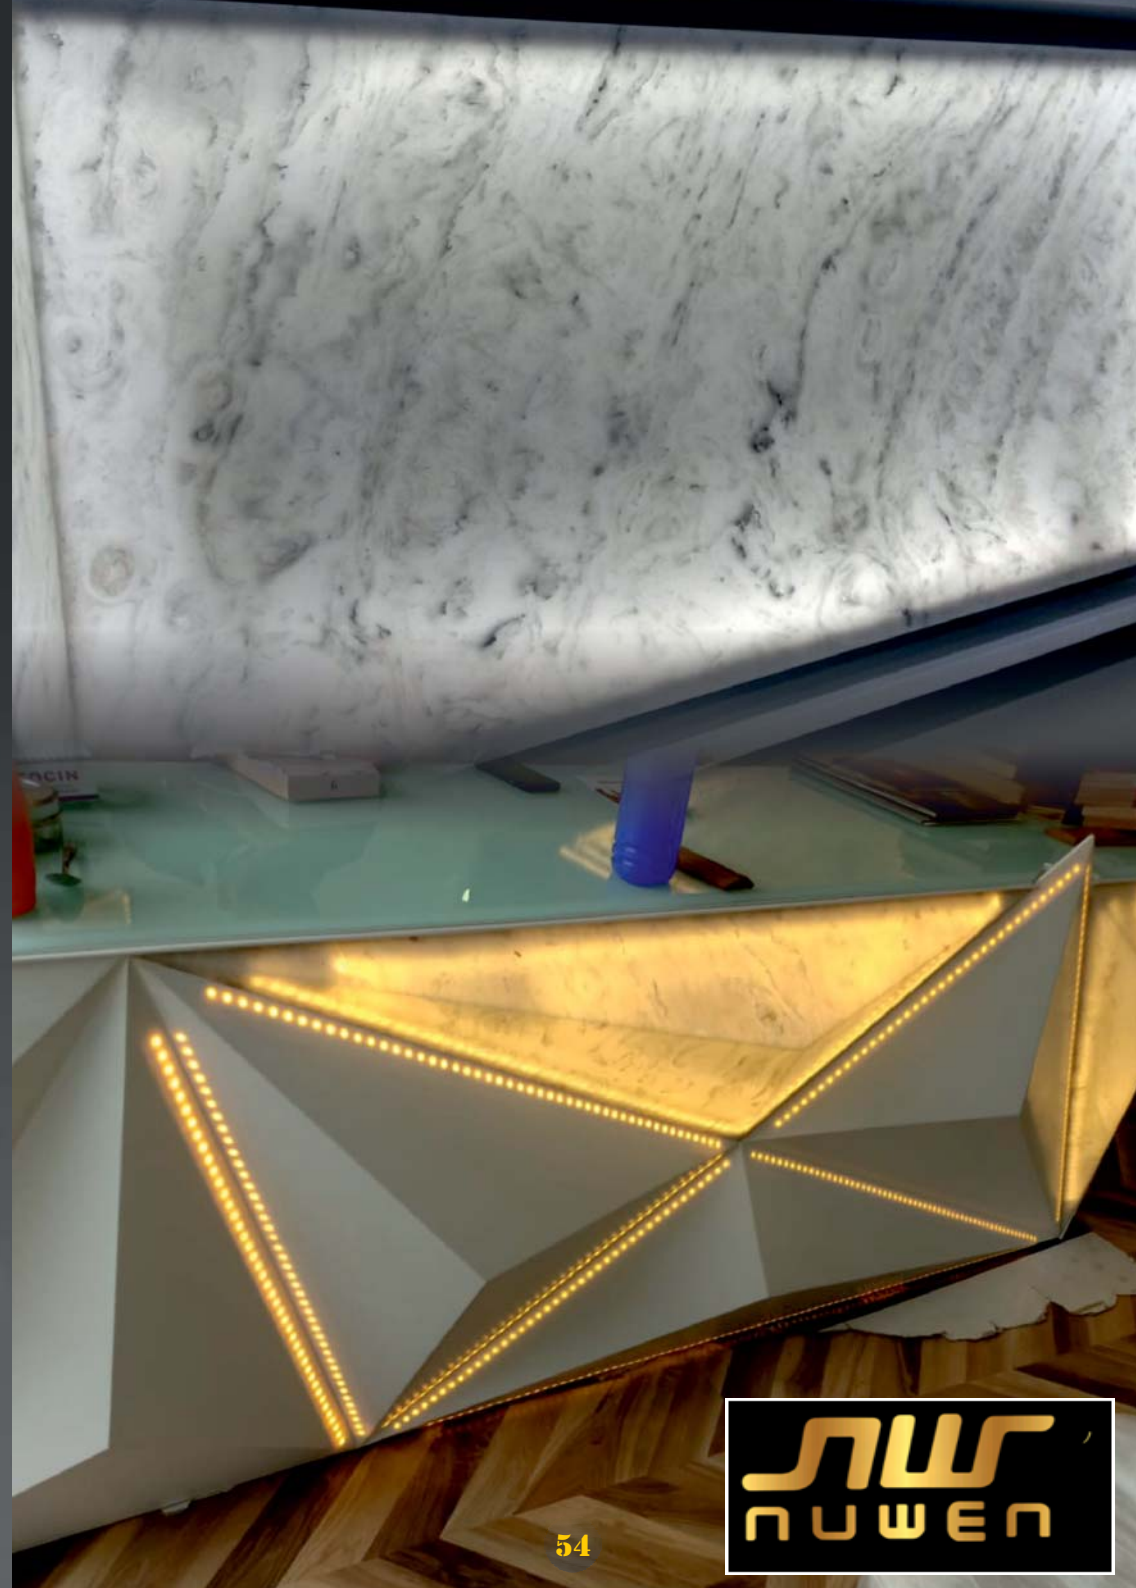

# ACRYLIC RESIN PANEL

Normal lighting effect

Back lighting effect

**MODEL:MN-905**  
SIZE: 2440 x 1220 x 6mm  
GLOSSY

53

**ONYX**  
SERIES

54