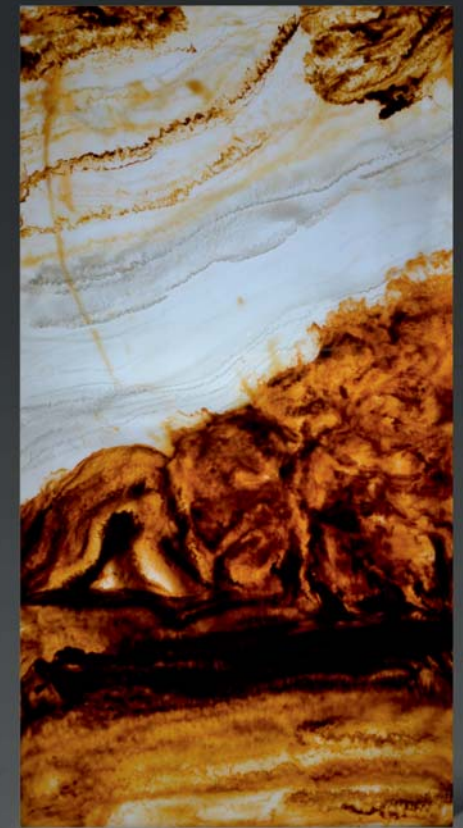

ACRYLIC RESIN PANEL

Normal lighting effect

Back lighting effect

**MODEL:MN-816**

SIZE: 2440 x 1220 x 6mm  
GLOSSY

37

**BLACK**  
SERIES

ACRYLIC RESIN PANEL