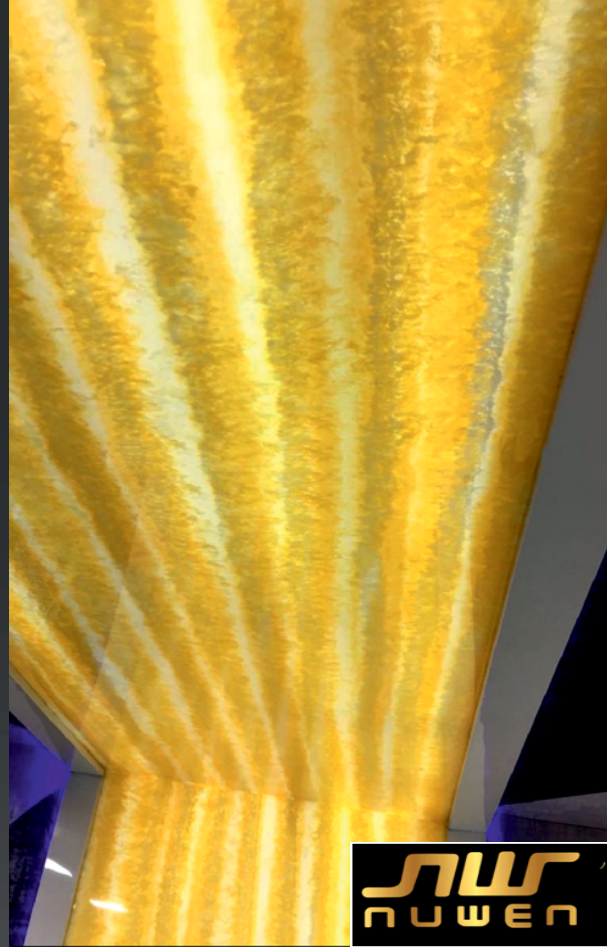

# ACRYLIC RESIN PANEL

Normal lighting effect

Back lighting effect

**MODEL : MN-800**

SIZE : 2440 x 1220 x 6mm

Glossy

23

**SPARKLE**  
SERIES