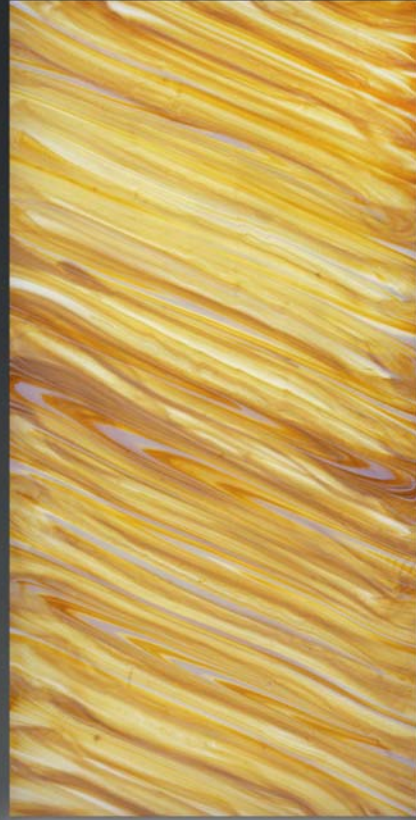

Back lighting effect

MODEL:MN-802
SIZE: 2440x1220x6mm
Matte