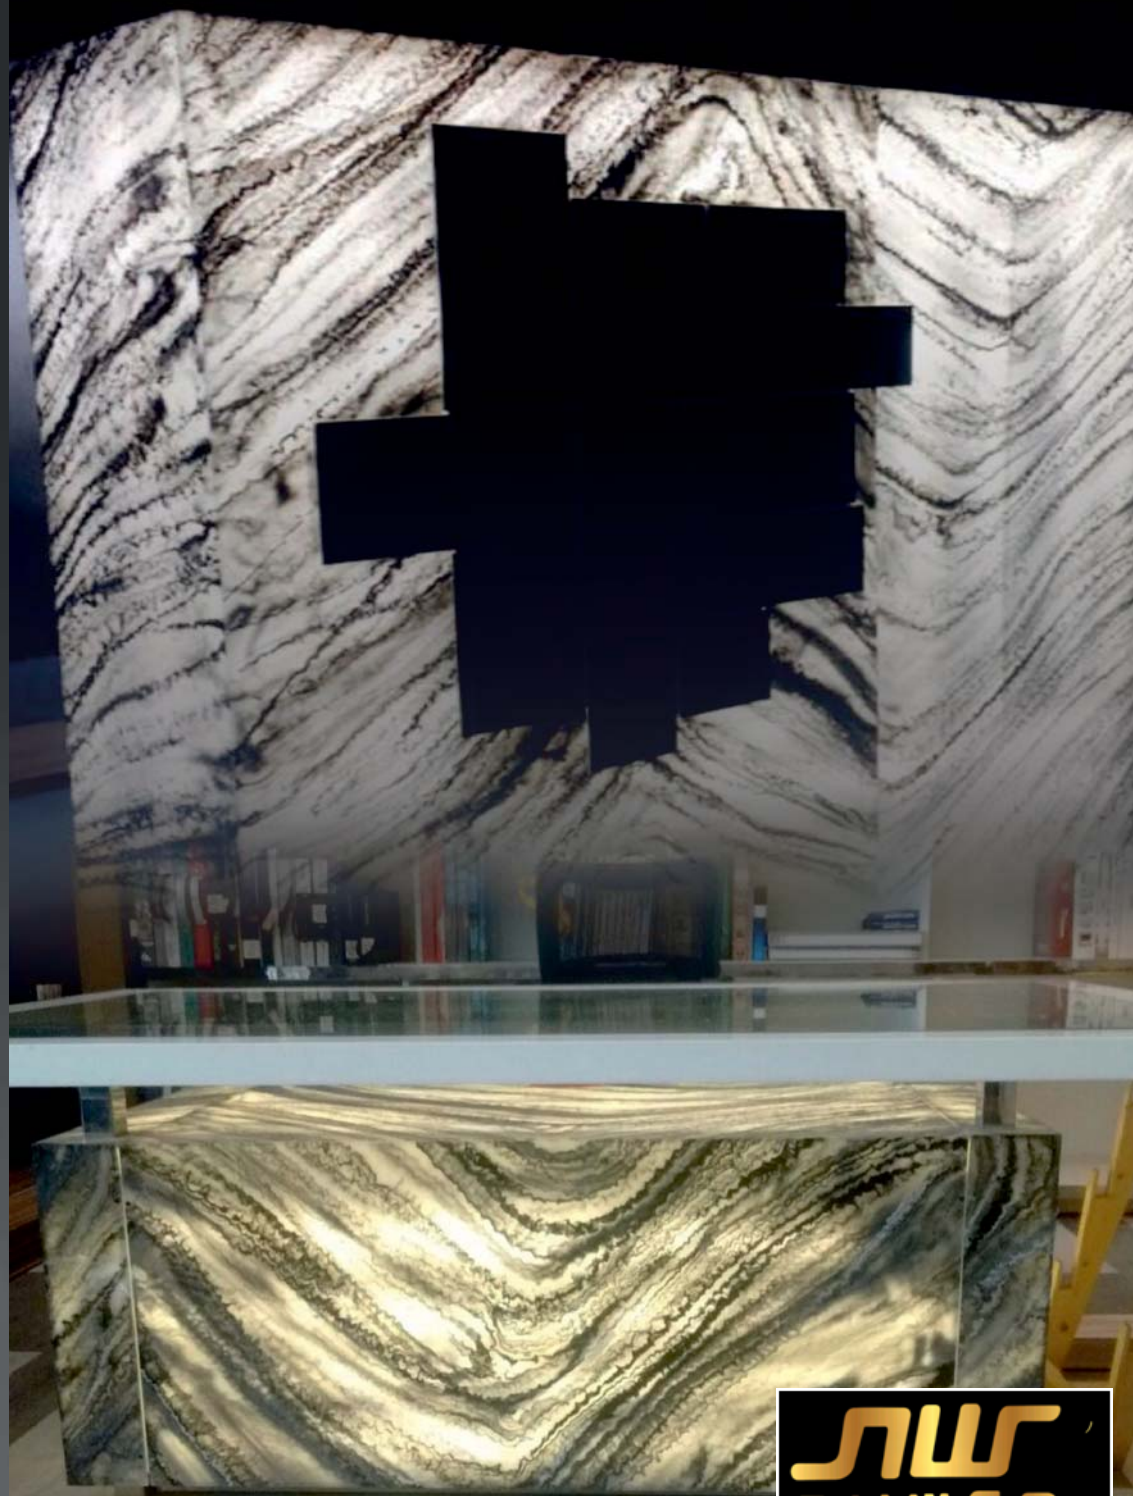

# ACRYLIC RESIN PANEL

Normal lighting effect

Back lighting effect

**MODEL:MN-814**

SIZE: 2440x1220x6mm  
GLOSSY

35

**BLACK**  
SERIES

36