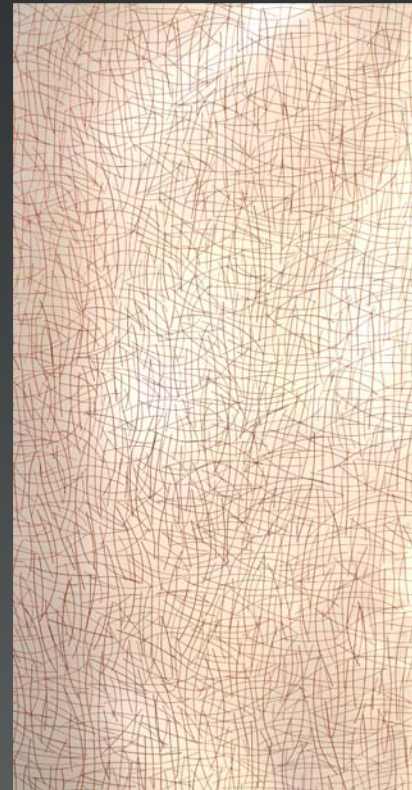

Back lighting effect

MODEL : MN-918
SIZE : 2440 x 1220 x 6mm
Frost