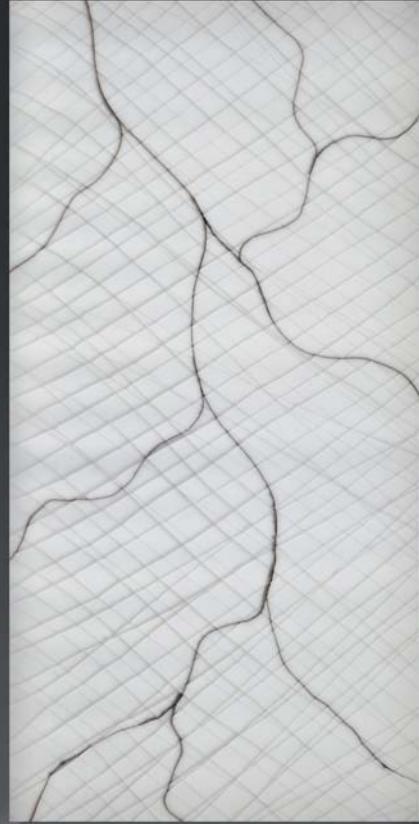

Normal lighting effect

Back lighting effect

MODEL:MN-907

SIZE: 2440 x 1220 x 6mm
GLOSSY

CRACK ONYX
SERIES

63