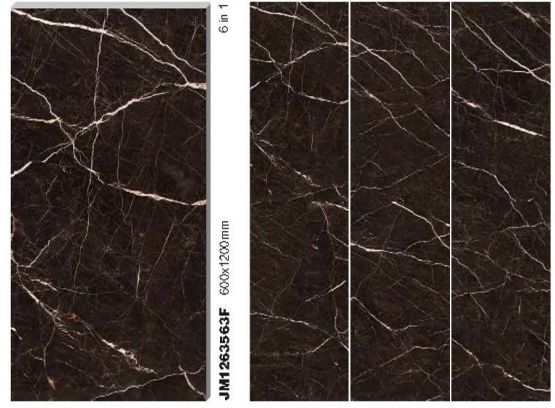

JM1263586F 600x1200mm

3in 1

JM1263682D 600x1200mm

3in 1

JM126243D 600x1200mm

3in 1

FULL BODY MARBLE TILE
通体大理石

NUWEN