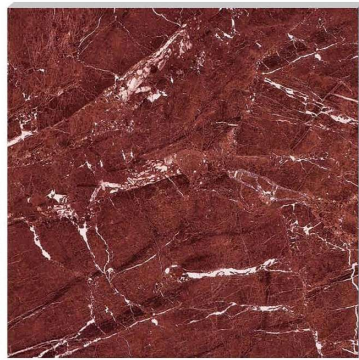

JM63153D 600x600mm
JM83153D 800x800mm

JM63715D 600x600mm
JM83715D 800x800mm

JM63152D 600x600mm
JM83152D 800x800mm
JMT03152D 1000x1000mm

JM6610 600x600mm
JM8610 800x800mm
JMT0610 1000x1000mm