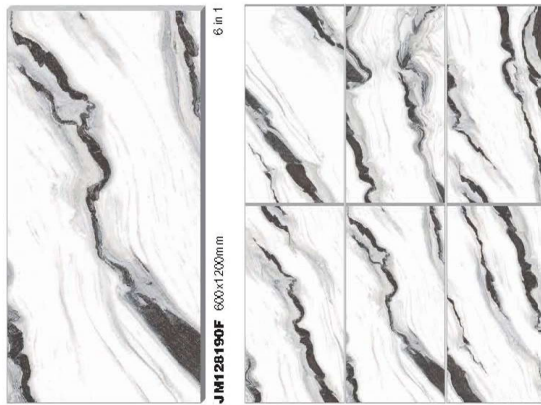

NUWEN

FULL BODY MARBLE TILE
通体大理石