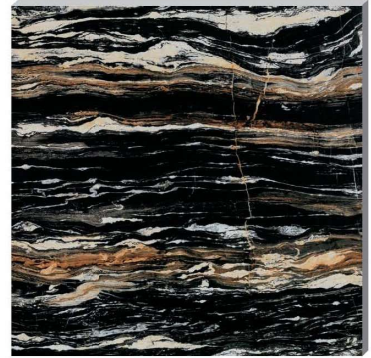

JM83640D 800x800mm

MARBLE TILE
全抛釉

D

NUWEN

MARBLE TILE
全抛釉

D

Apply Product JW181018D

JMB3121D 800x800mm