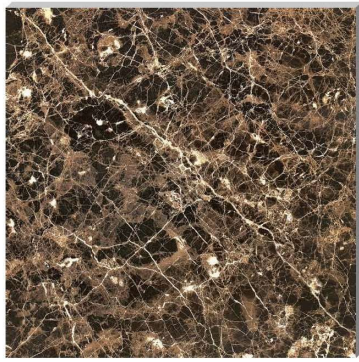

MARBLE TILE
全抛釉

D

NUWEN

MARBLE TILE
全抛釉

D

JM6608 600x600mm
JM8608 800x800mm
JMT0608 1000x1000mm