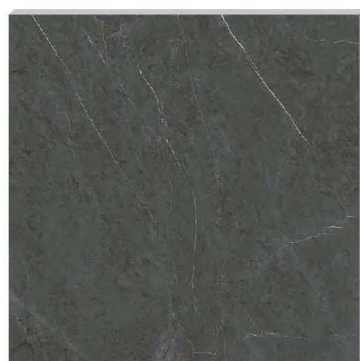

JMB8260F 800x800mm

JMB3069D 800x800mm

JMB8268F 800x800mm

6 in 1

NUWEN

FULL BODY MARBLE TILE
通体大理石

JMB8269F 800x800mm

JMB8262F 800x800mm