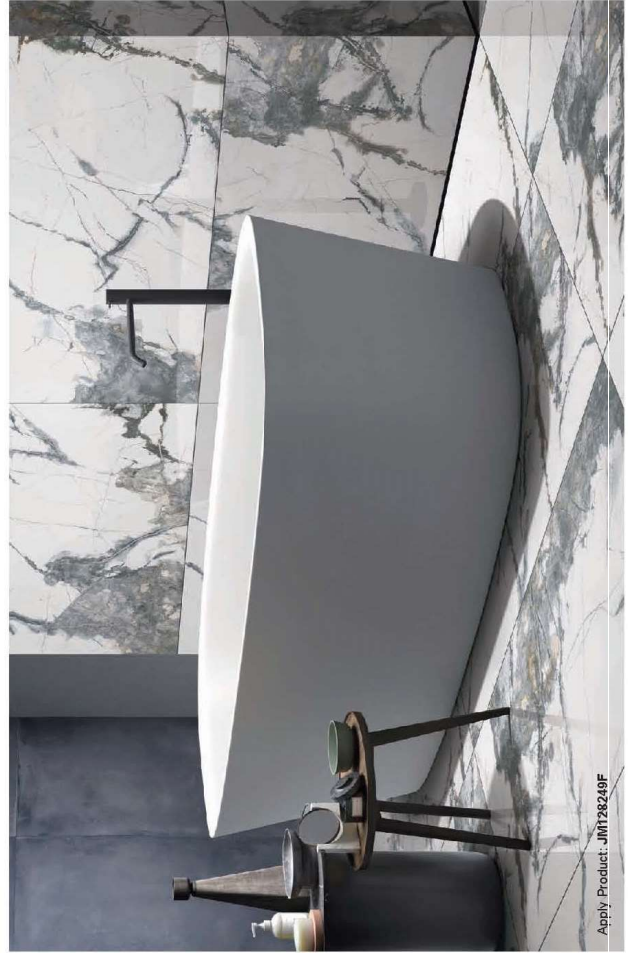

Apply Product JM128249F