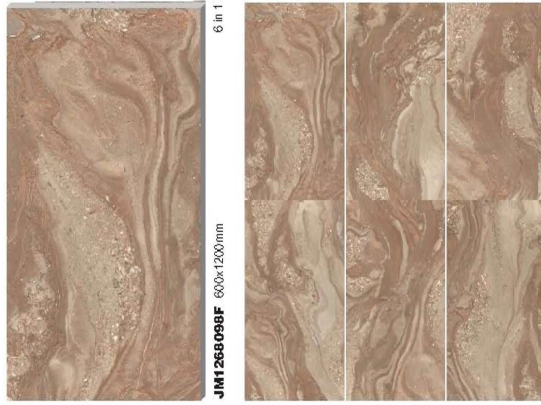

JM1263586F 600x1200mm

3in 1

JM1263682D 600x1200mm

3in 1

JM126243D 600x1200mm

3in 1

FULL BODY MARBLE TILE
通体大理石

NUWEN