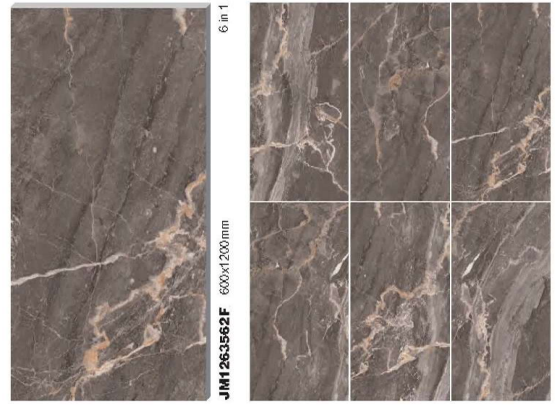

JM1263586F 600x1200mm

3in 1

JM1263682D 600x1200mm

3in 1

JM126243D 600x1200mm

3in 1

FULL BODY MARBLE TILE
通体大理石

NUWEN