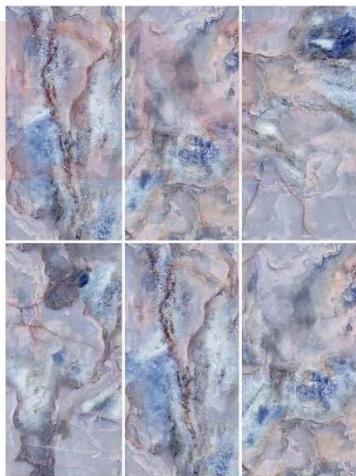

SHAMA BEIGE

+86-18680577977

KITTY BEIGE

+86-18680577977

BLUE BERU

1
2
3
4
5
6
7
8
9
10
11
12

1000x1000mm

+86-18680577977

SHIH TZU WHITE JADE

IT'S BLUE

+86-18680577977

BLUE DISC

YAPLATIN GRAY

COLORFUL SPOTTED CRYSTALS

GENTLEMAN GREEN

STONILAND