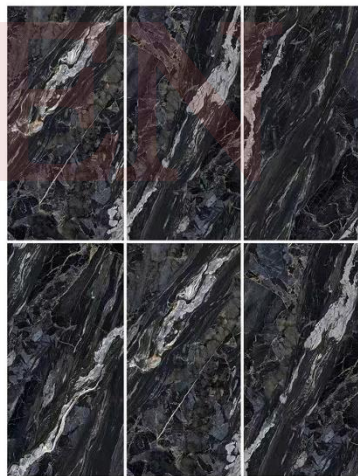

JIN DIAN LAN JUE

EMPEROR PATTERN WHITE

NUWEN

+86-18680577977

WYNDHAM ASH

DESERT GILDING

S U K U L A N

R A F A E L