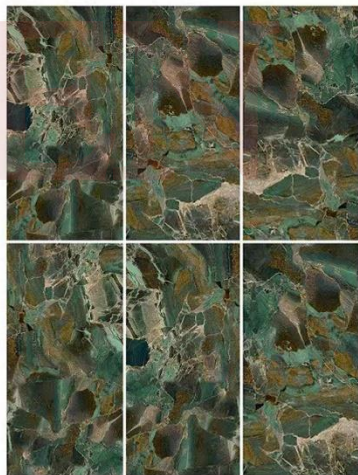

GREEN QUARTZITE