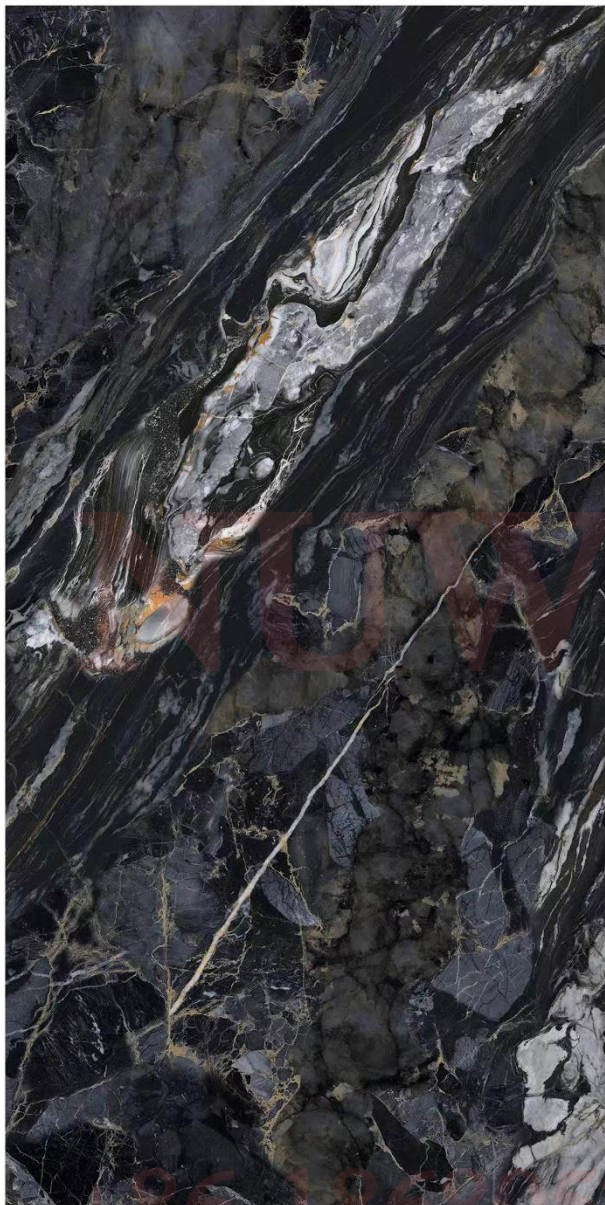

JIN DIAN LAN JUE

EMPEROR PATTERN WHITE

NUWEN

+86-18680577977

WYNDHAM ASH

DESERT GILDING

S U K U L A N

R A F A E L