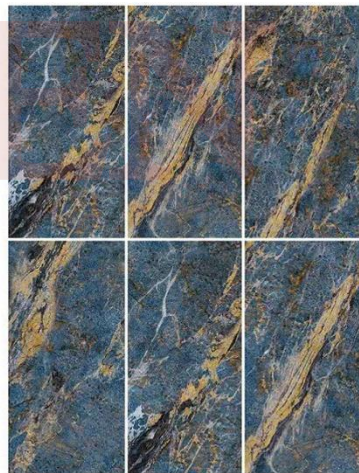

JIN MAO BLUE