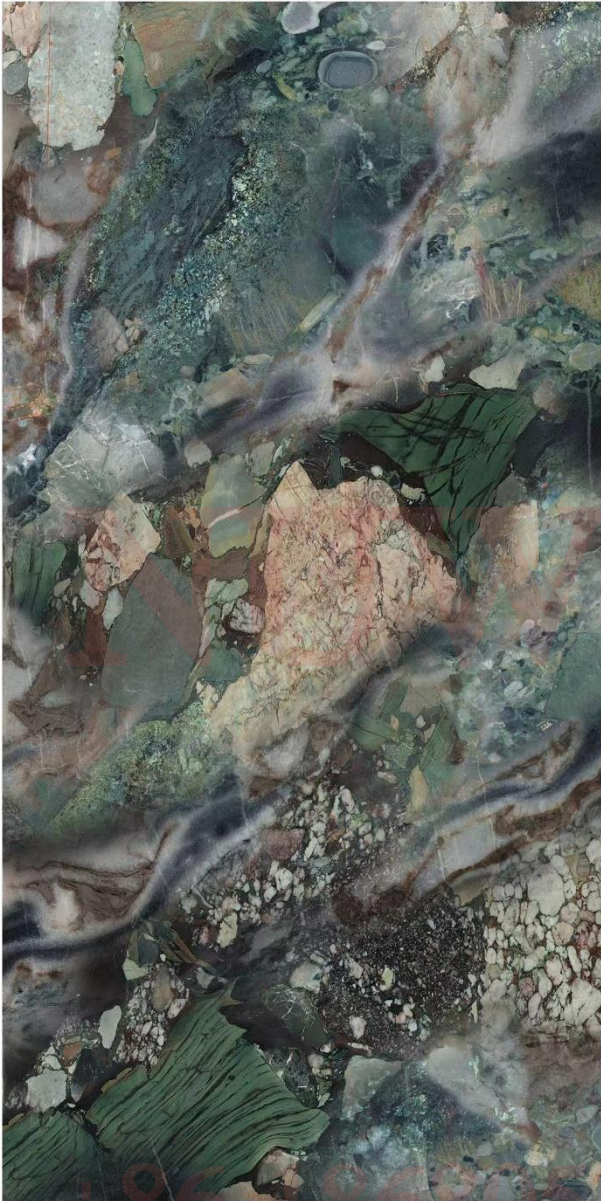

COLORFUL OASIS

+86-18680577977

LOVE OF LOU LAN

GRAN YUNTIAN

QINGYE FLOATING GREEN

LUXURY STONE

LUXURY STONE

LUXURY STONE