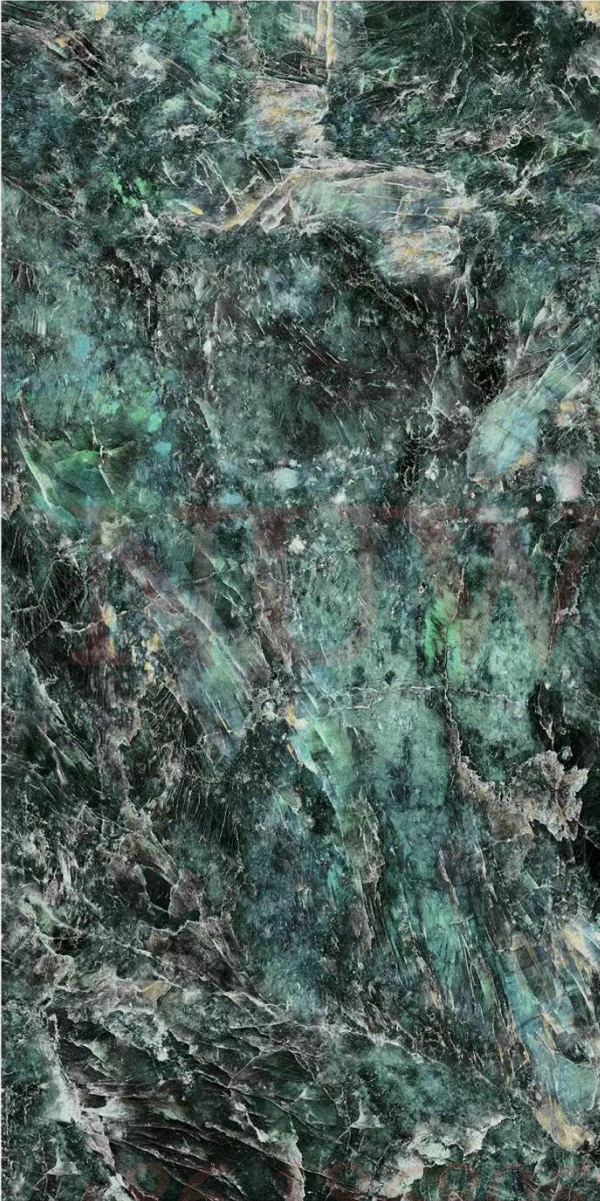

PERSIAN MANGA

ROYAL CAM RANH

+86-18680577977

GRAY ICE JADE

WATER CUBE BLUE

ROLEX GREY

+86-18680577977

COLD JADE