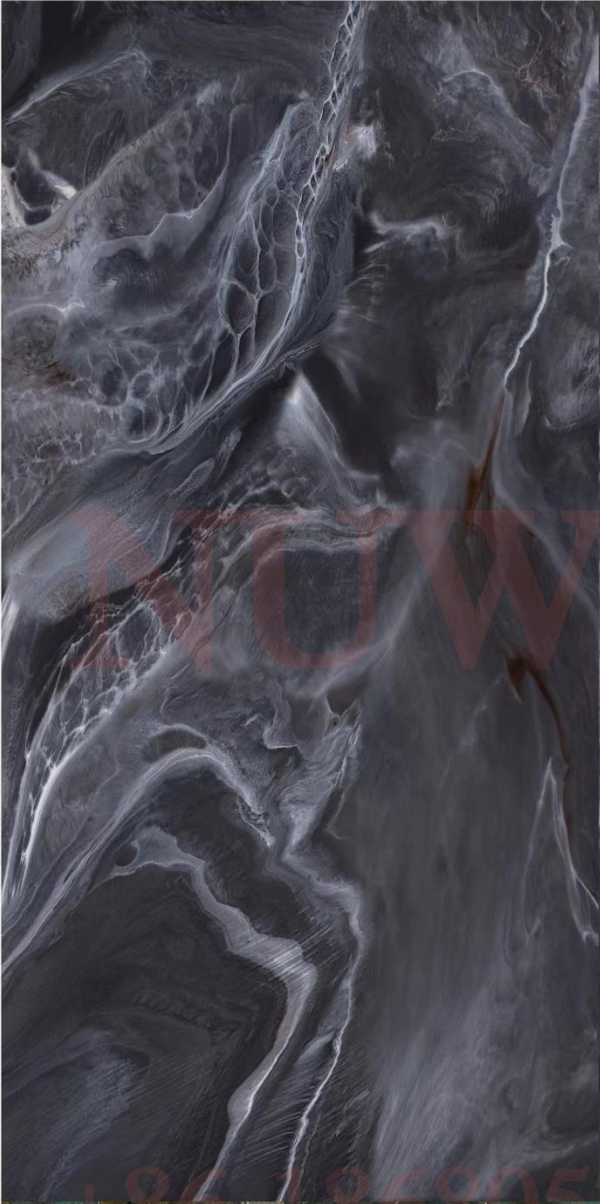

SHIH TZU WHITE JADE

IT'S BLUE

+86-18680577977

BLUE DISC

YAPLATIN GRAY

COLORFUL SPOTTED CRYSTALS

GENTLEMAN GREEN

STONILAND