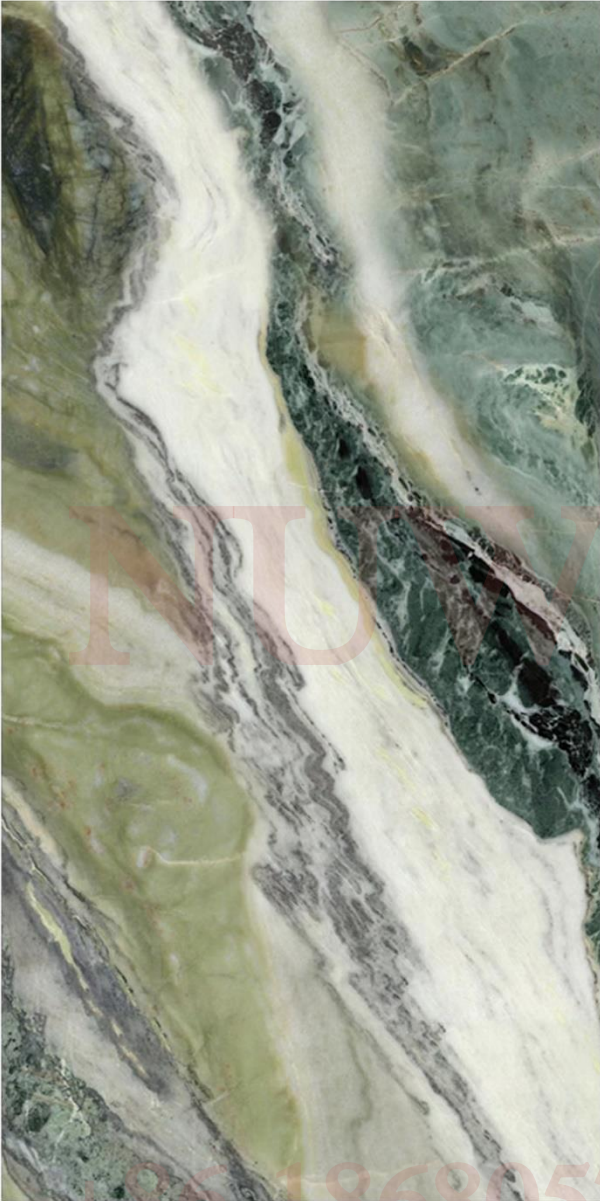

COLORFUL OASIS

+86-18680577977

LOVE OF LOU LAN

GRAN YUNTIAN

QINGYE FLOATING GREEN

LUXURY STONE

LUXURY STONE

LUXURY STONE