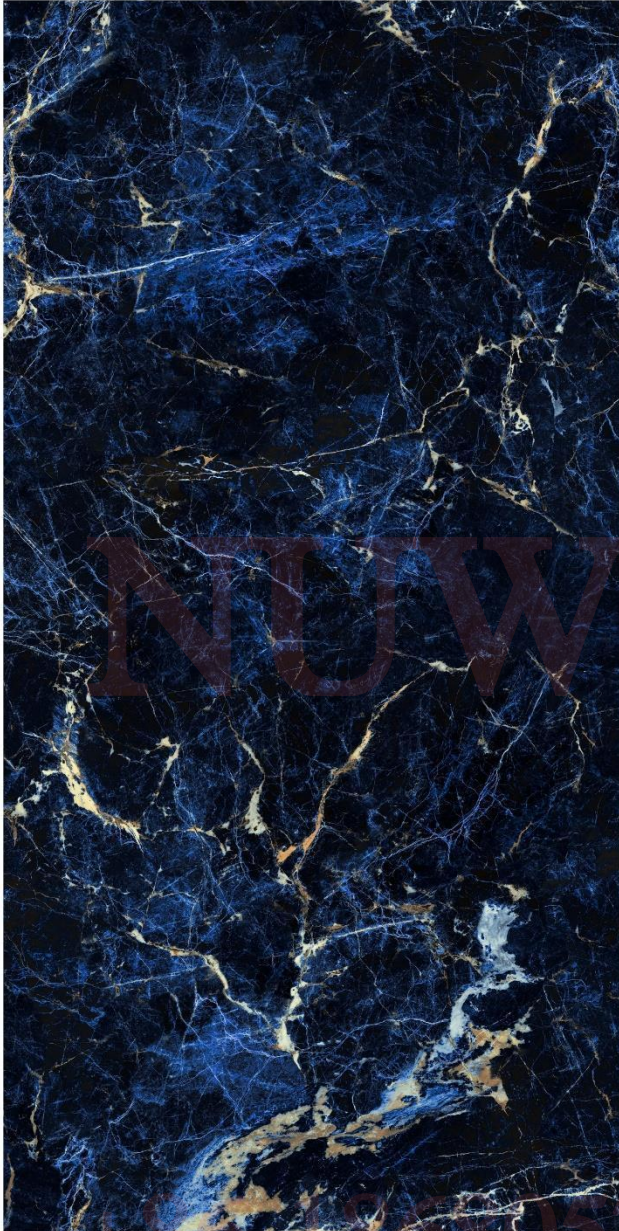

LUXURY STONE