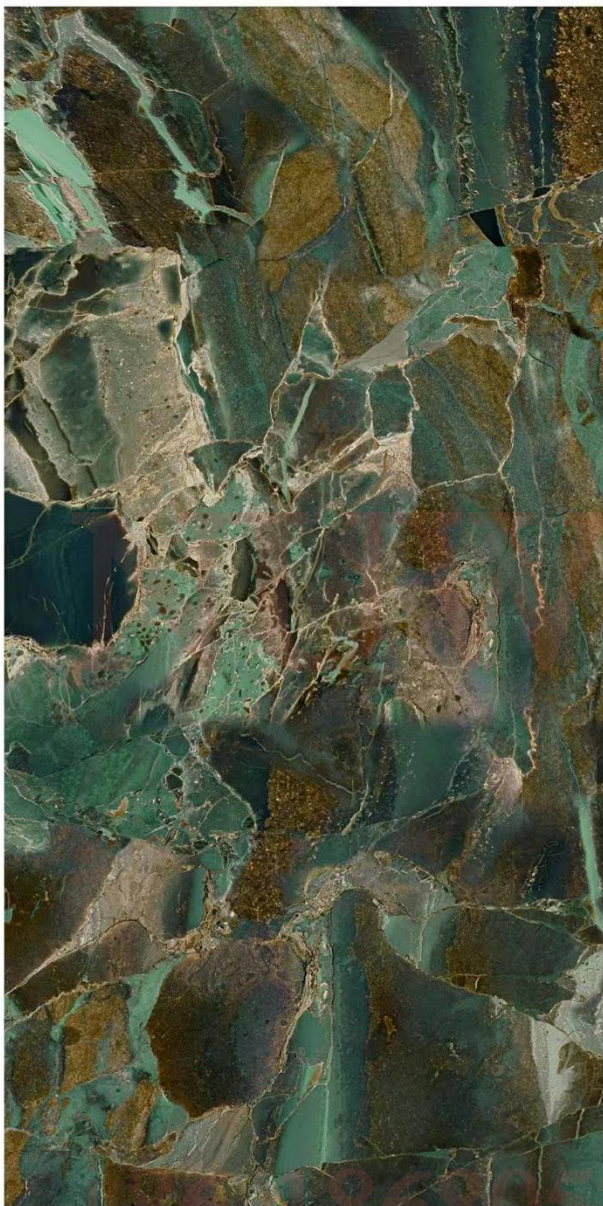

GREEN QUARTZITE