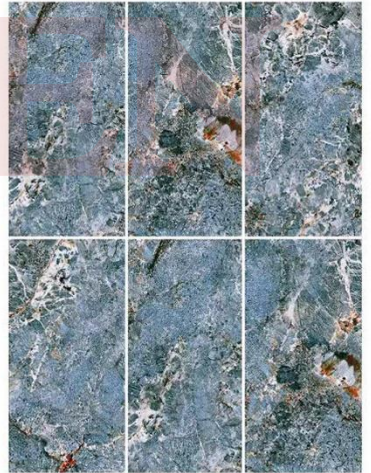

SHIH TZU WHITE JADE

IT'S BLUE

+86-18680577977

BLUE DISC

YAPLATIN GRAY

COLORFUL SPOTTED CRYSTALS

GENTLEMAN GREEN

STONILAND