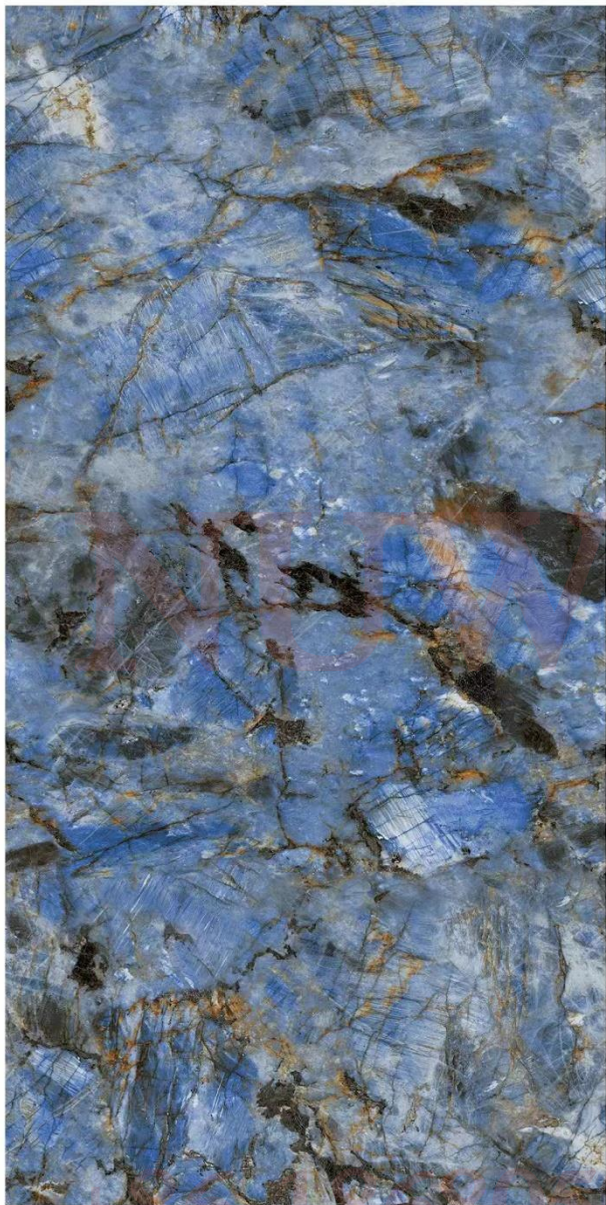

GREEN QUARTZITE

BLUE DIAMOND JADE

CAI YU LV SONG

SAPPHIRE

LOMANO

+86-18680577977

JIN MAO BLUE

HOT MILK COFFEE