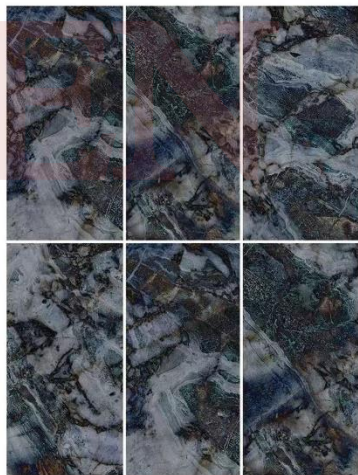

COLORFUL OASIS

+86-18680577977

LOVE OF LOU LAN

GRAN YUNTIAN

QINGYE FLOATING GREEN

LUXURY STONE

LUXURY STONE

LUXURY STONE