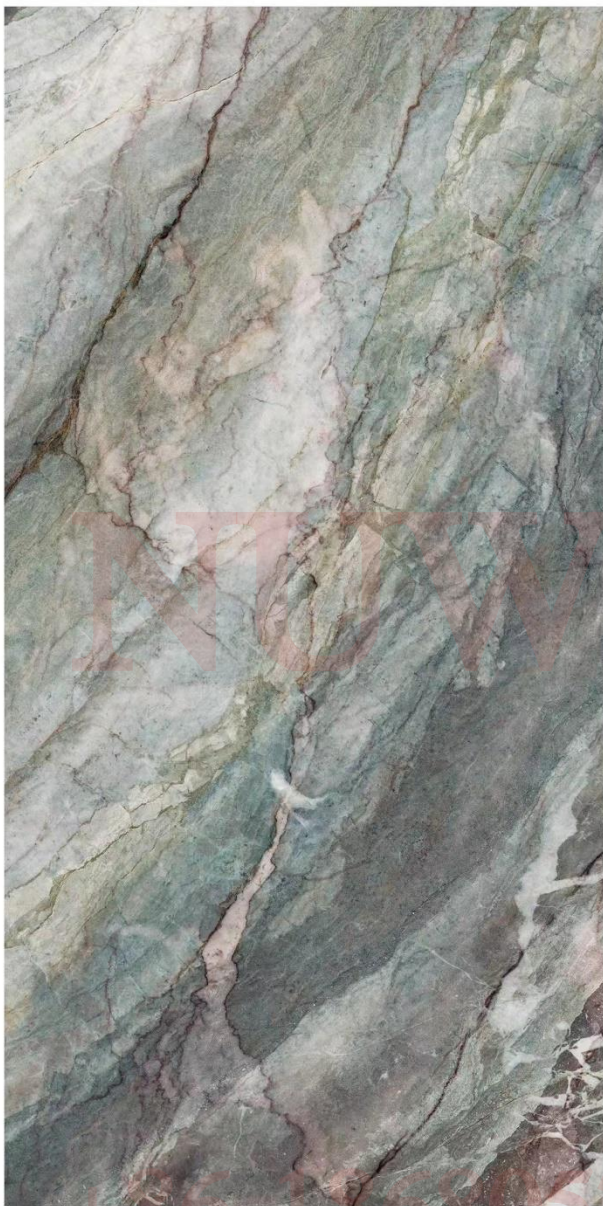

SHIH TZU WHITE JADE

IT'S BLUE

+86-18680577977

BLUE DISC

YAPLATIN GRAY

COLORFUL SPOTTED CRYSTALS

GENTLEMAN GREEN

STONILAND