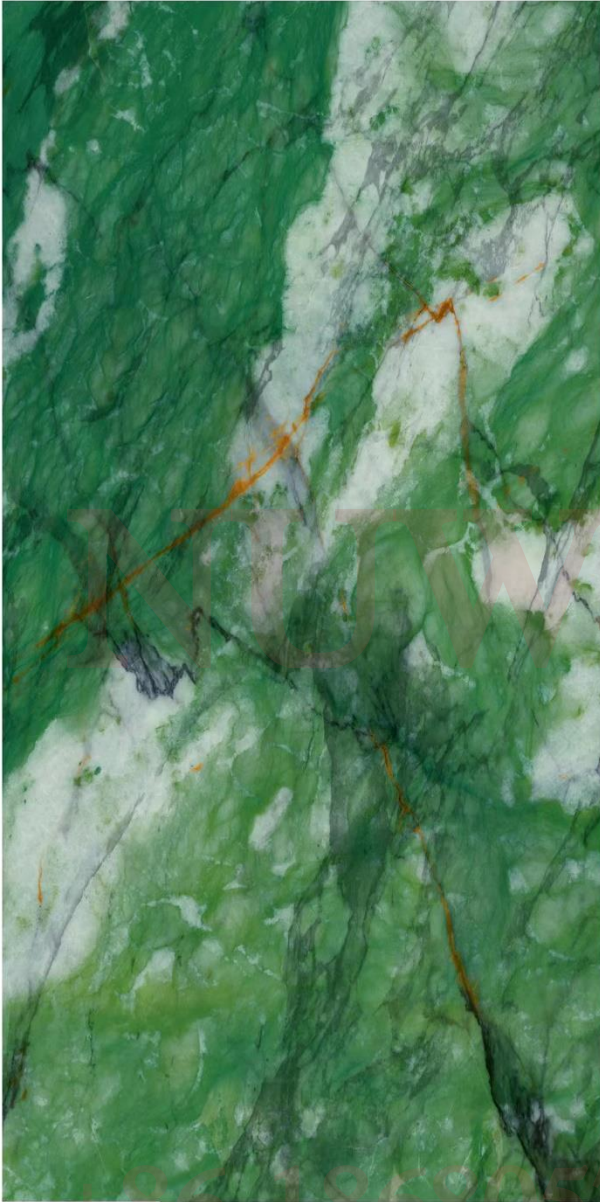

CAI YU LV SONG