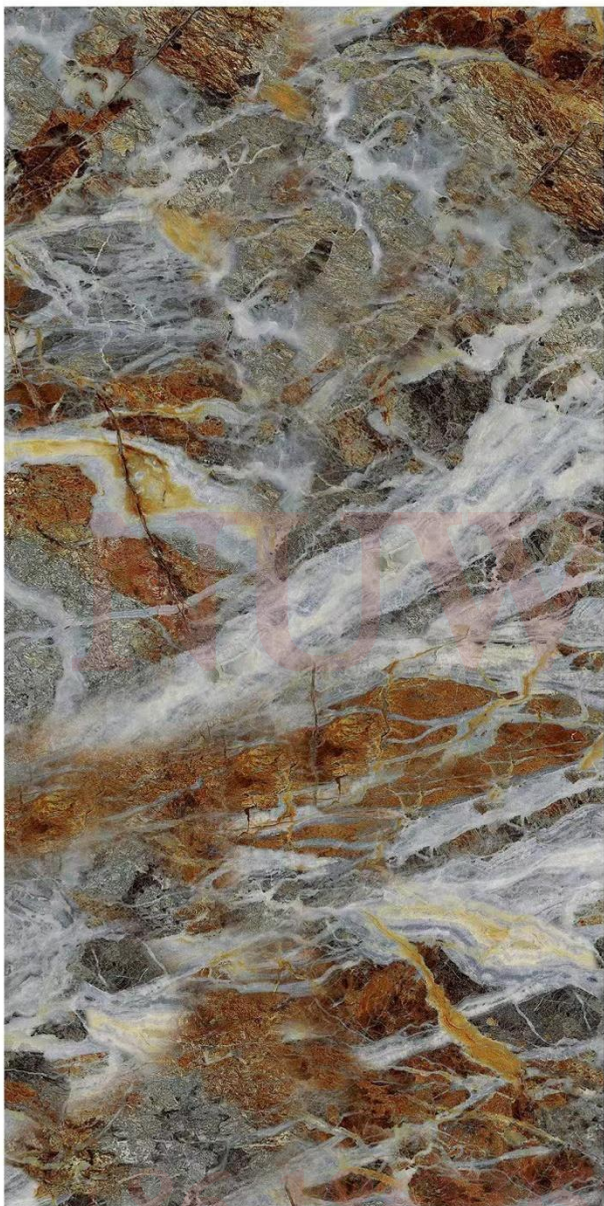

JIN DIAN LAN JUE

EMPEROR PATTERN WHITE

NUWEN

+86-18680577977

WYNDHAM ASH

DESERT GILDING

S U K U L A N

R A F A E L