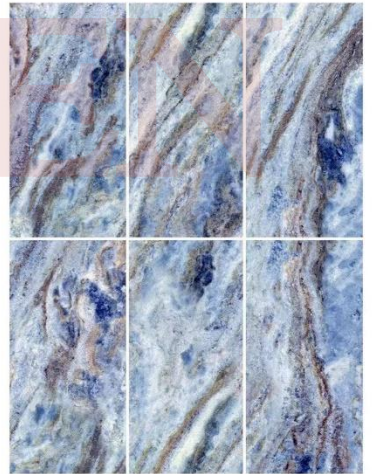

BLUE DIAMOND JADE