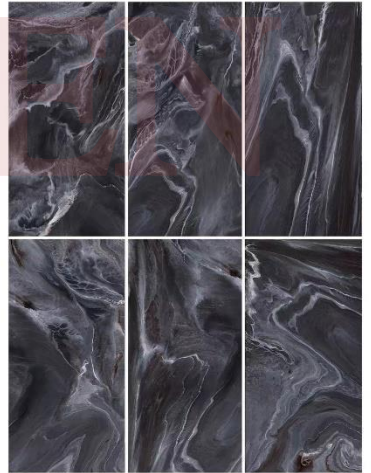

SHIH TZU WHITE JADE

IT'S BLUE

+86-18680577977

BLUE DISC

YAPLATIN GRAY

COLORFUL SPOTTED CRYSTALS

GENTLEMAN GREEN

STONILAND