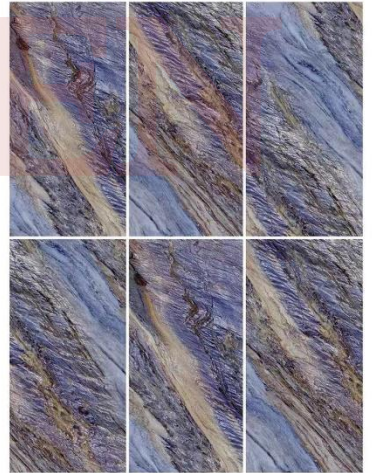

COLORFUL OASIS

+86-18680577977

LOVE OF LOU LAN

GRAN YUNTIAN

QINGYE FLOATING GREEN

LUXURY STONE

LUXURY STONE

LUXURY STONE