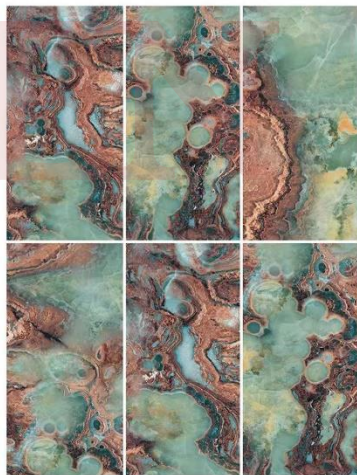

SHIH TZU WHITE JADE

IT'S BLUE

+86-18680577977

BLUE DISC

YAPLATIN GRAY

COLORFUL SPOTTED CRYSTALS

GENTLEMAN GREEN

STONILAND