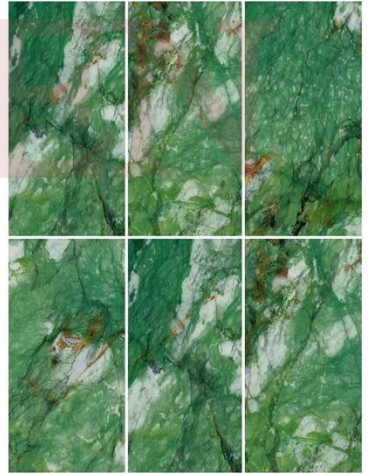

CAI YU LV SONG