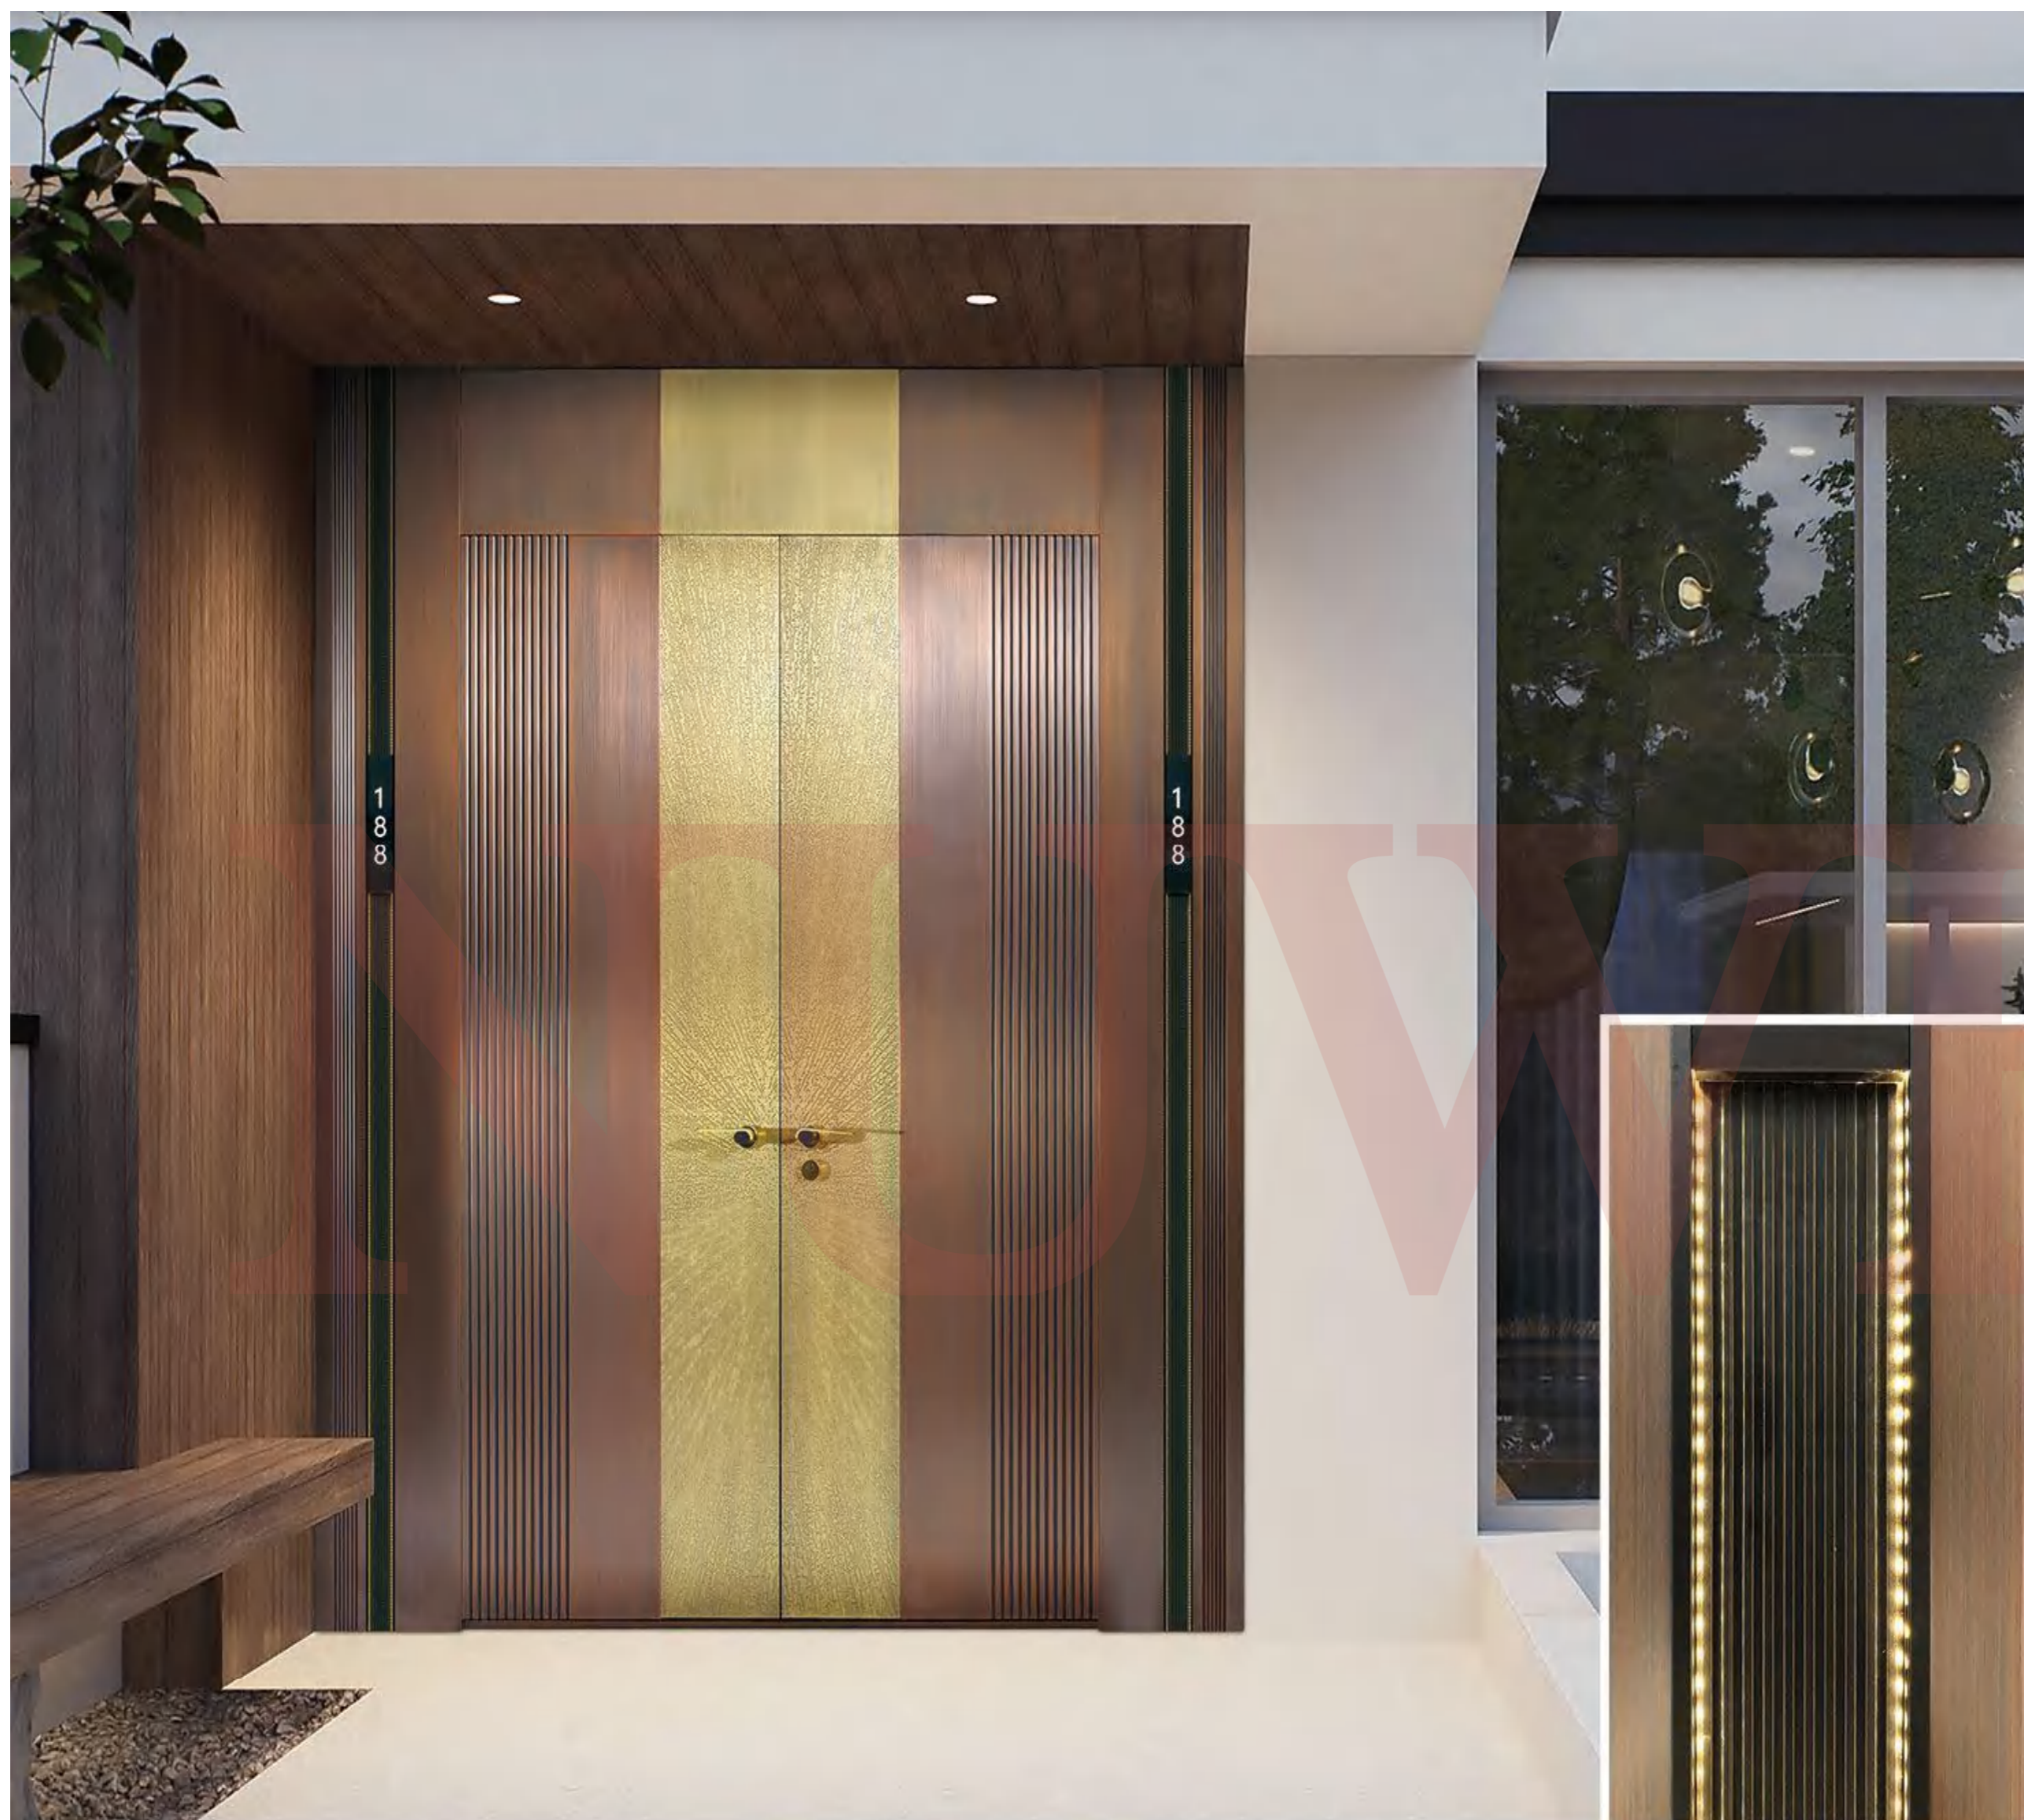

+86-18680577977