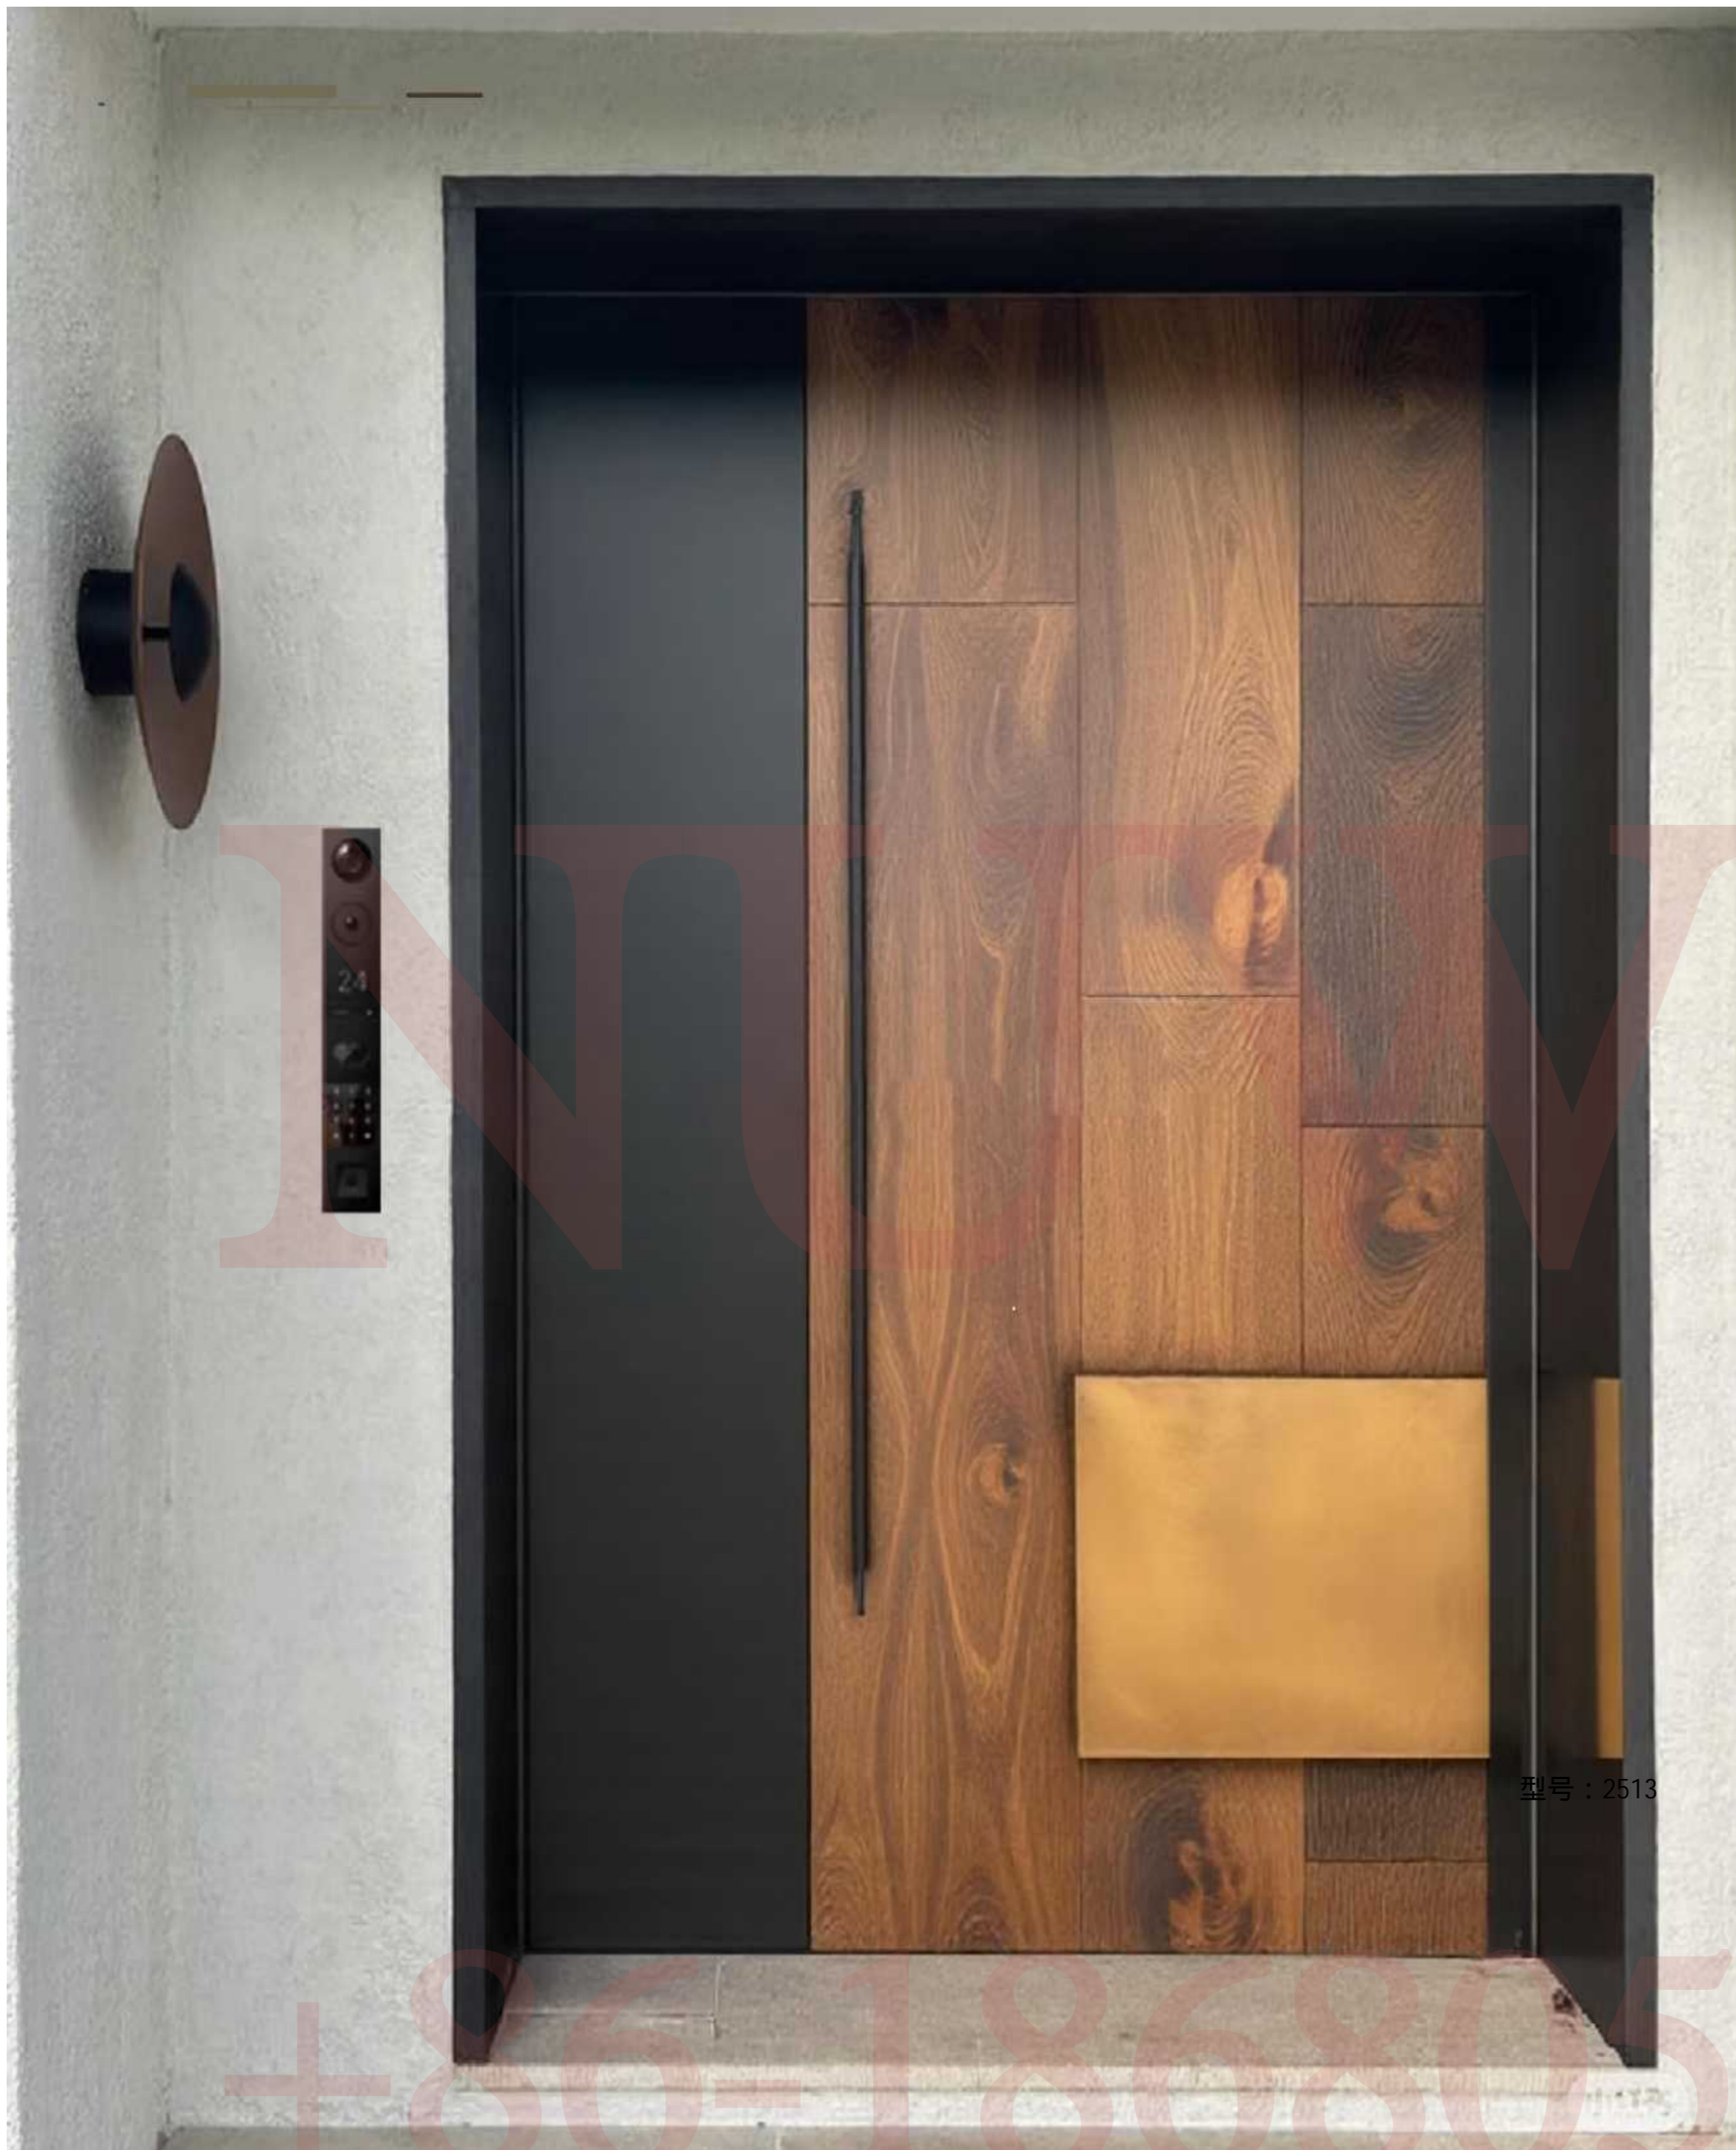

+86-18680577977

+86-18680577977

型号：2513

+86-18680577977

ЛШ®
ЛУШЕН

+86-18680577977

FASHIONABLE AND ELEGANT

The delicate and round handle emits a warm brown color in a chocolate like silky texture, revealing a simple, solemn, and classic use of contrasting colors that seem coincidental yet natural, allowing high fees and fashion to be displayed invisibly.