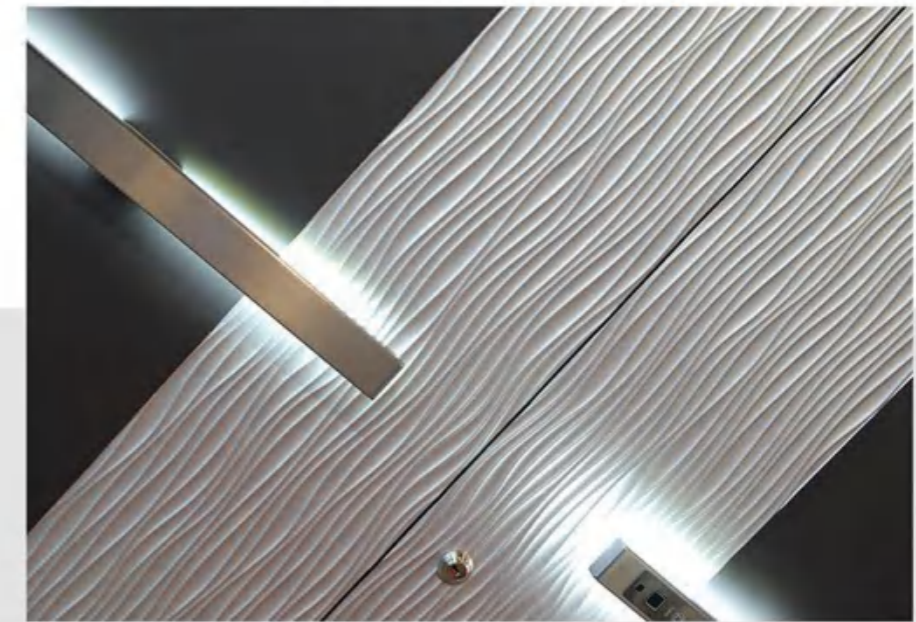

FASHION

+86-18680577977