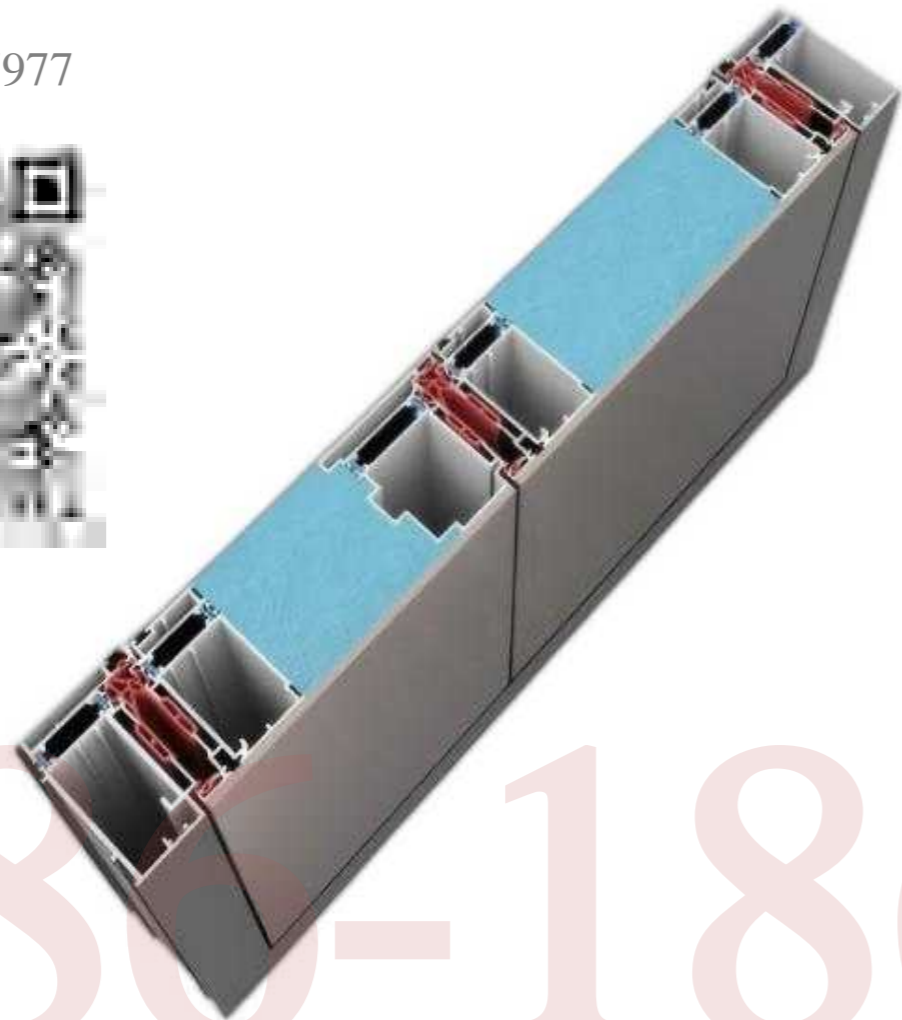

NUWEN
NUWEN

NUWEN

Add:Unit 1,no.187,Xiayang road,Hetang Town ,Pengjiang District,Jiangmen City,Guangdong Province , China.

E-mail: nuwen.china.2020@gmail.com

Mobile: +86-18680577977

WeChat/Whats app: +86-18680577977

+86-18680577977