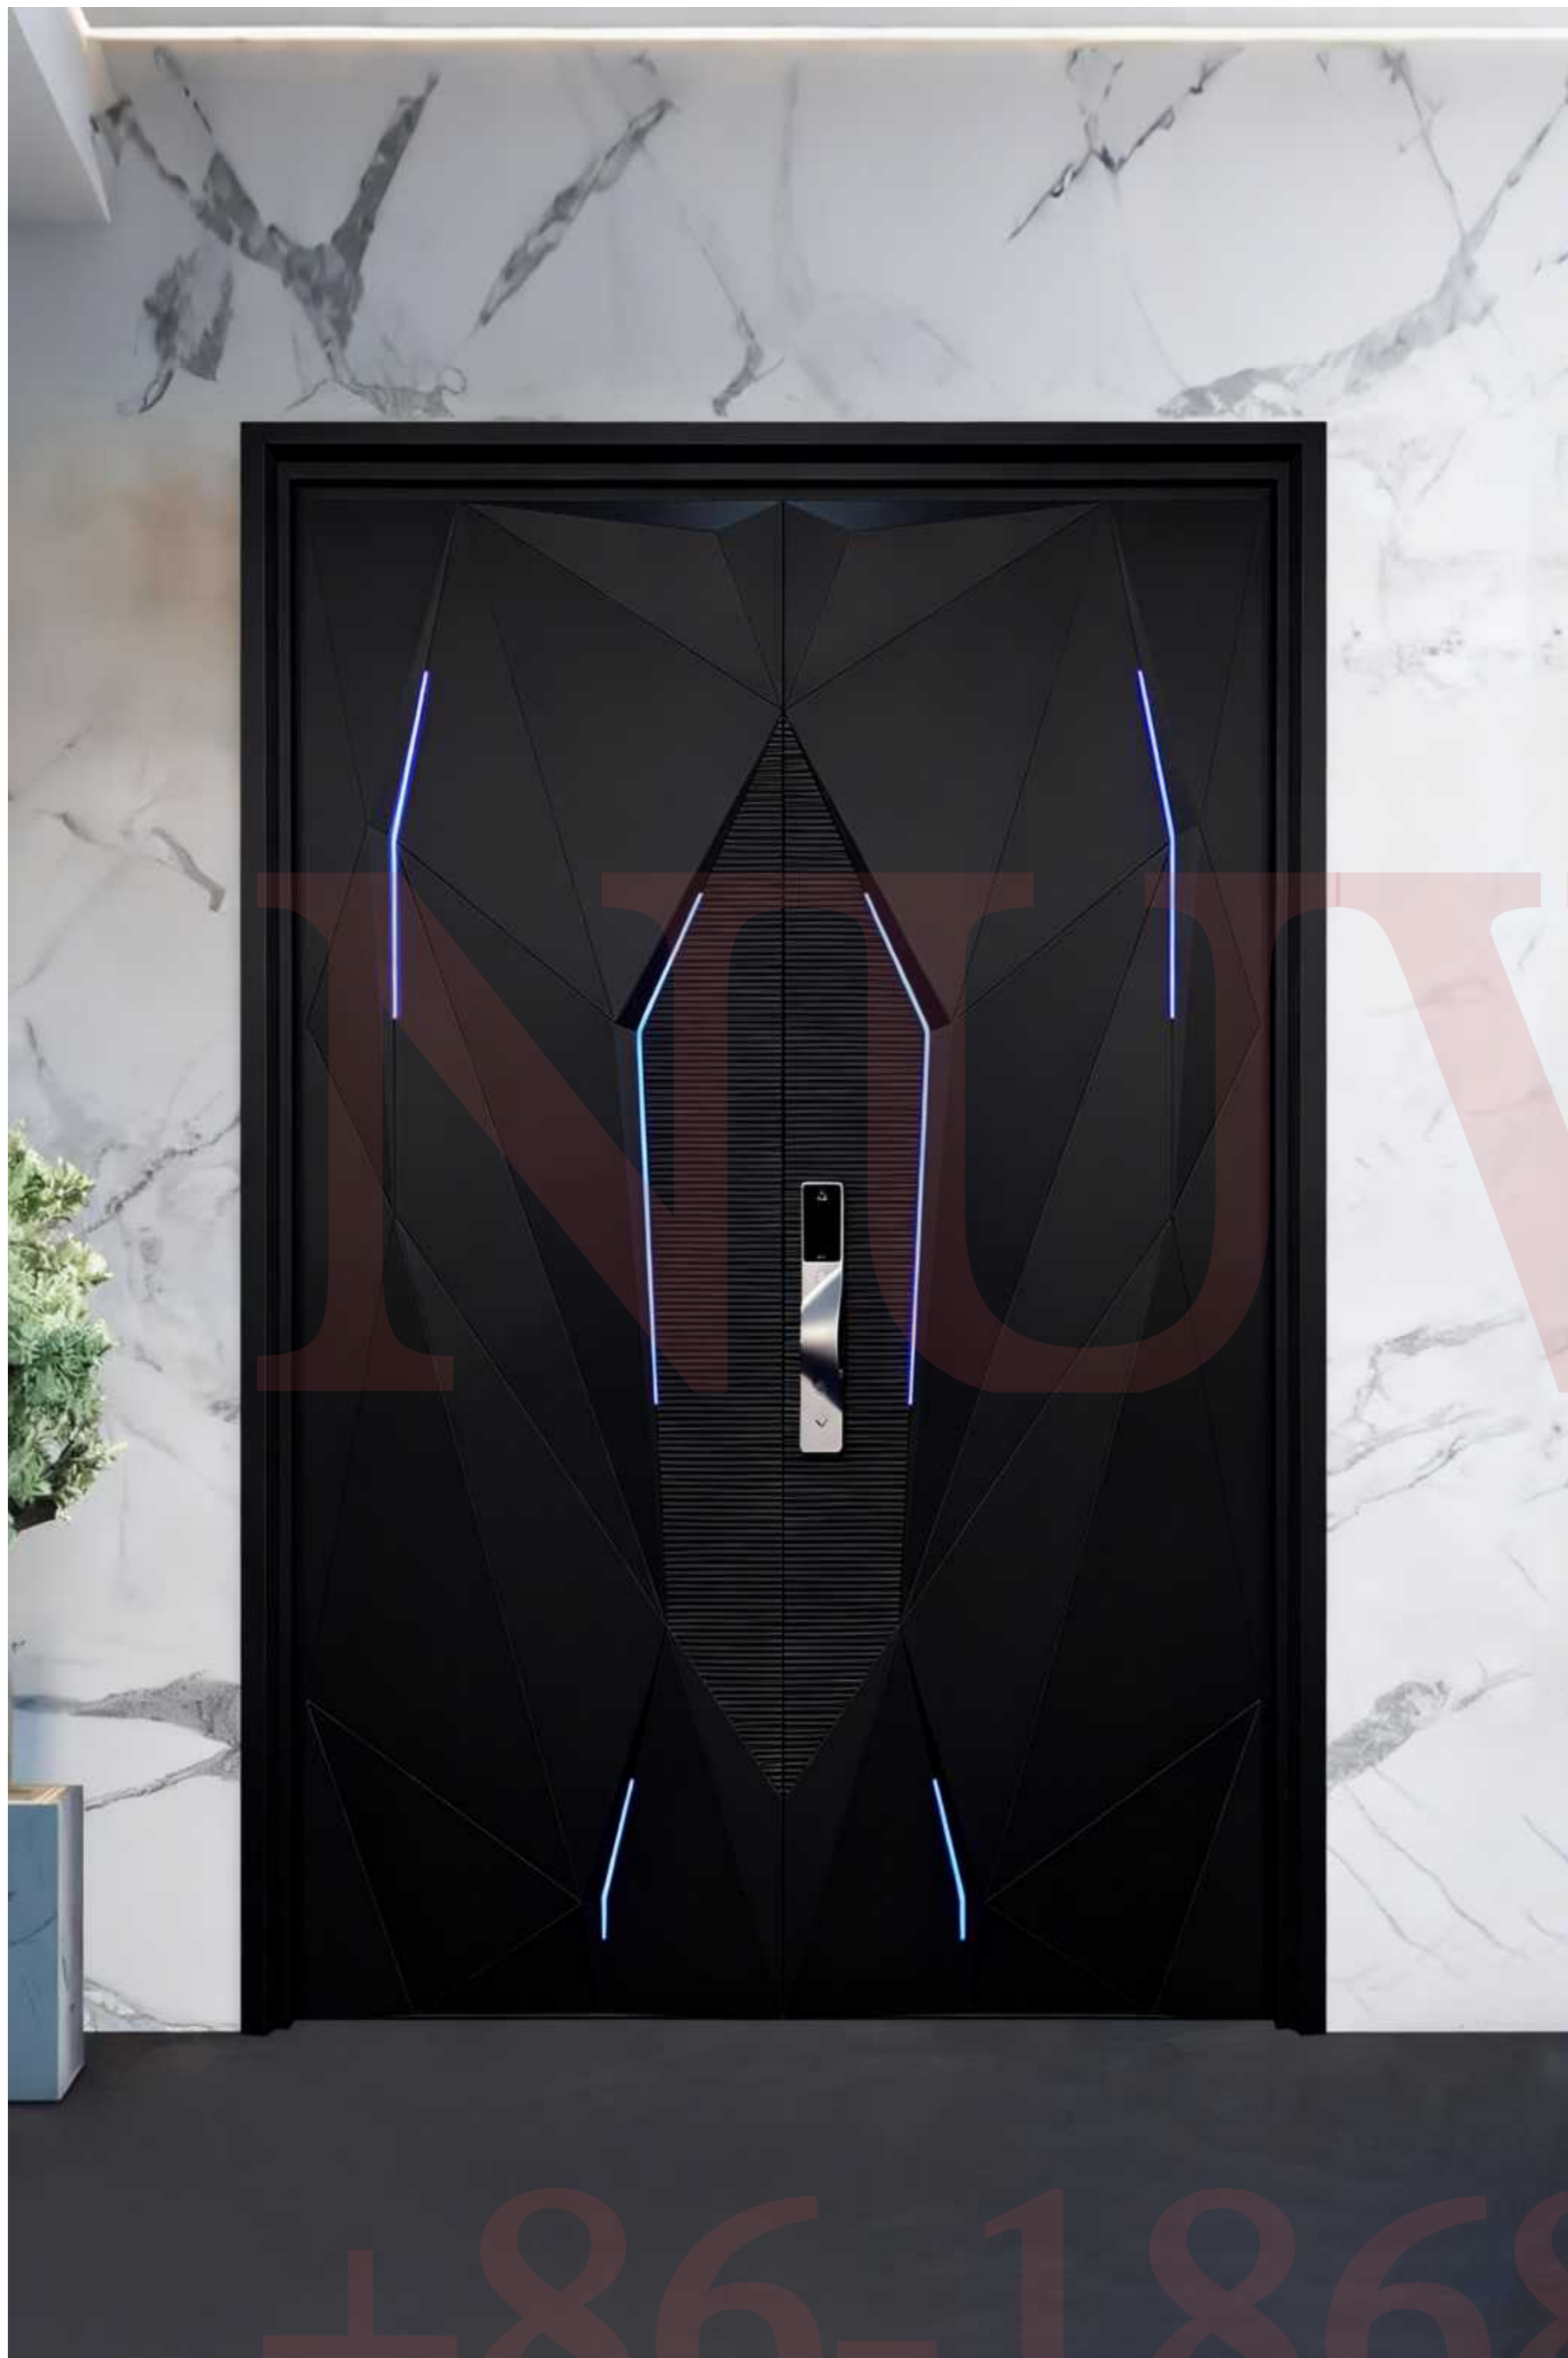

+86-186880577977