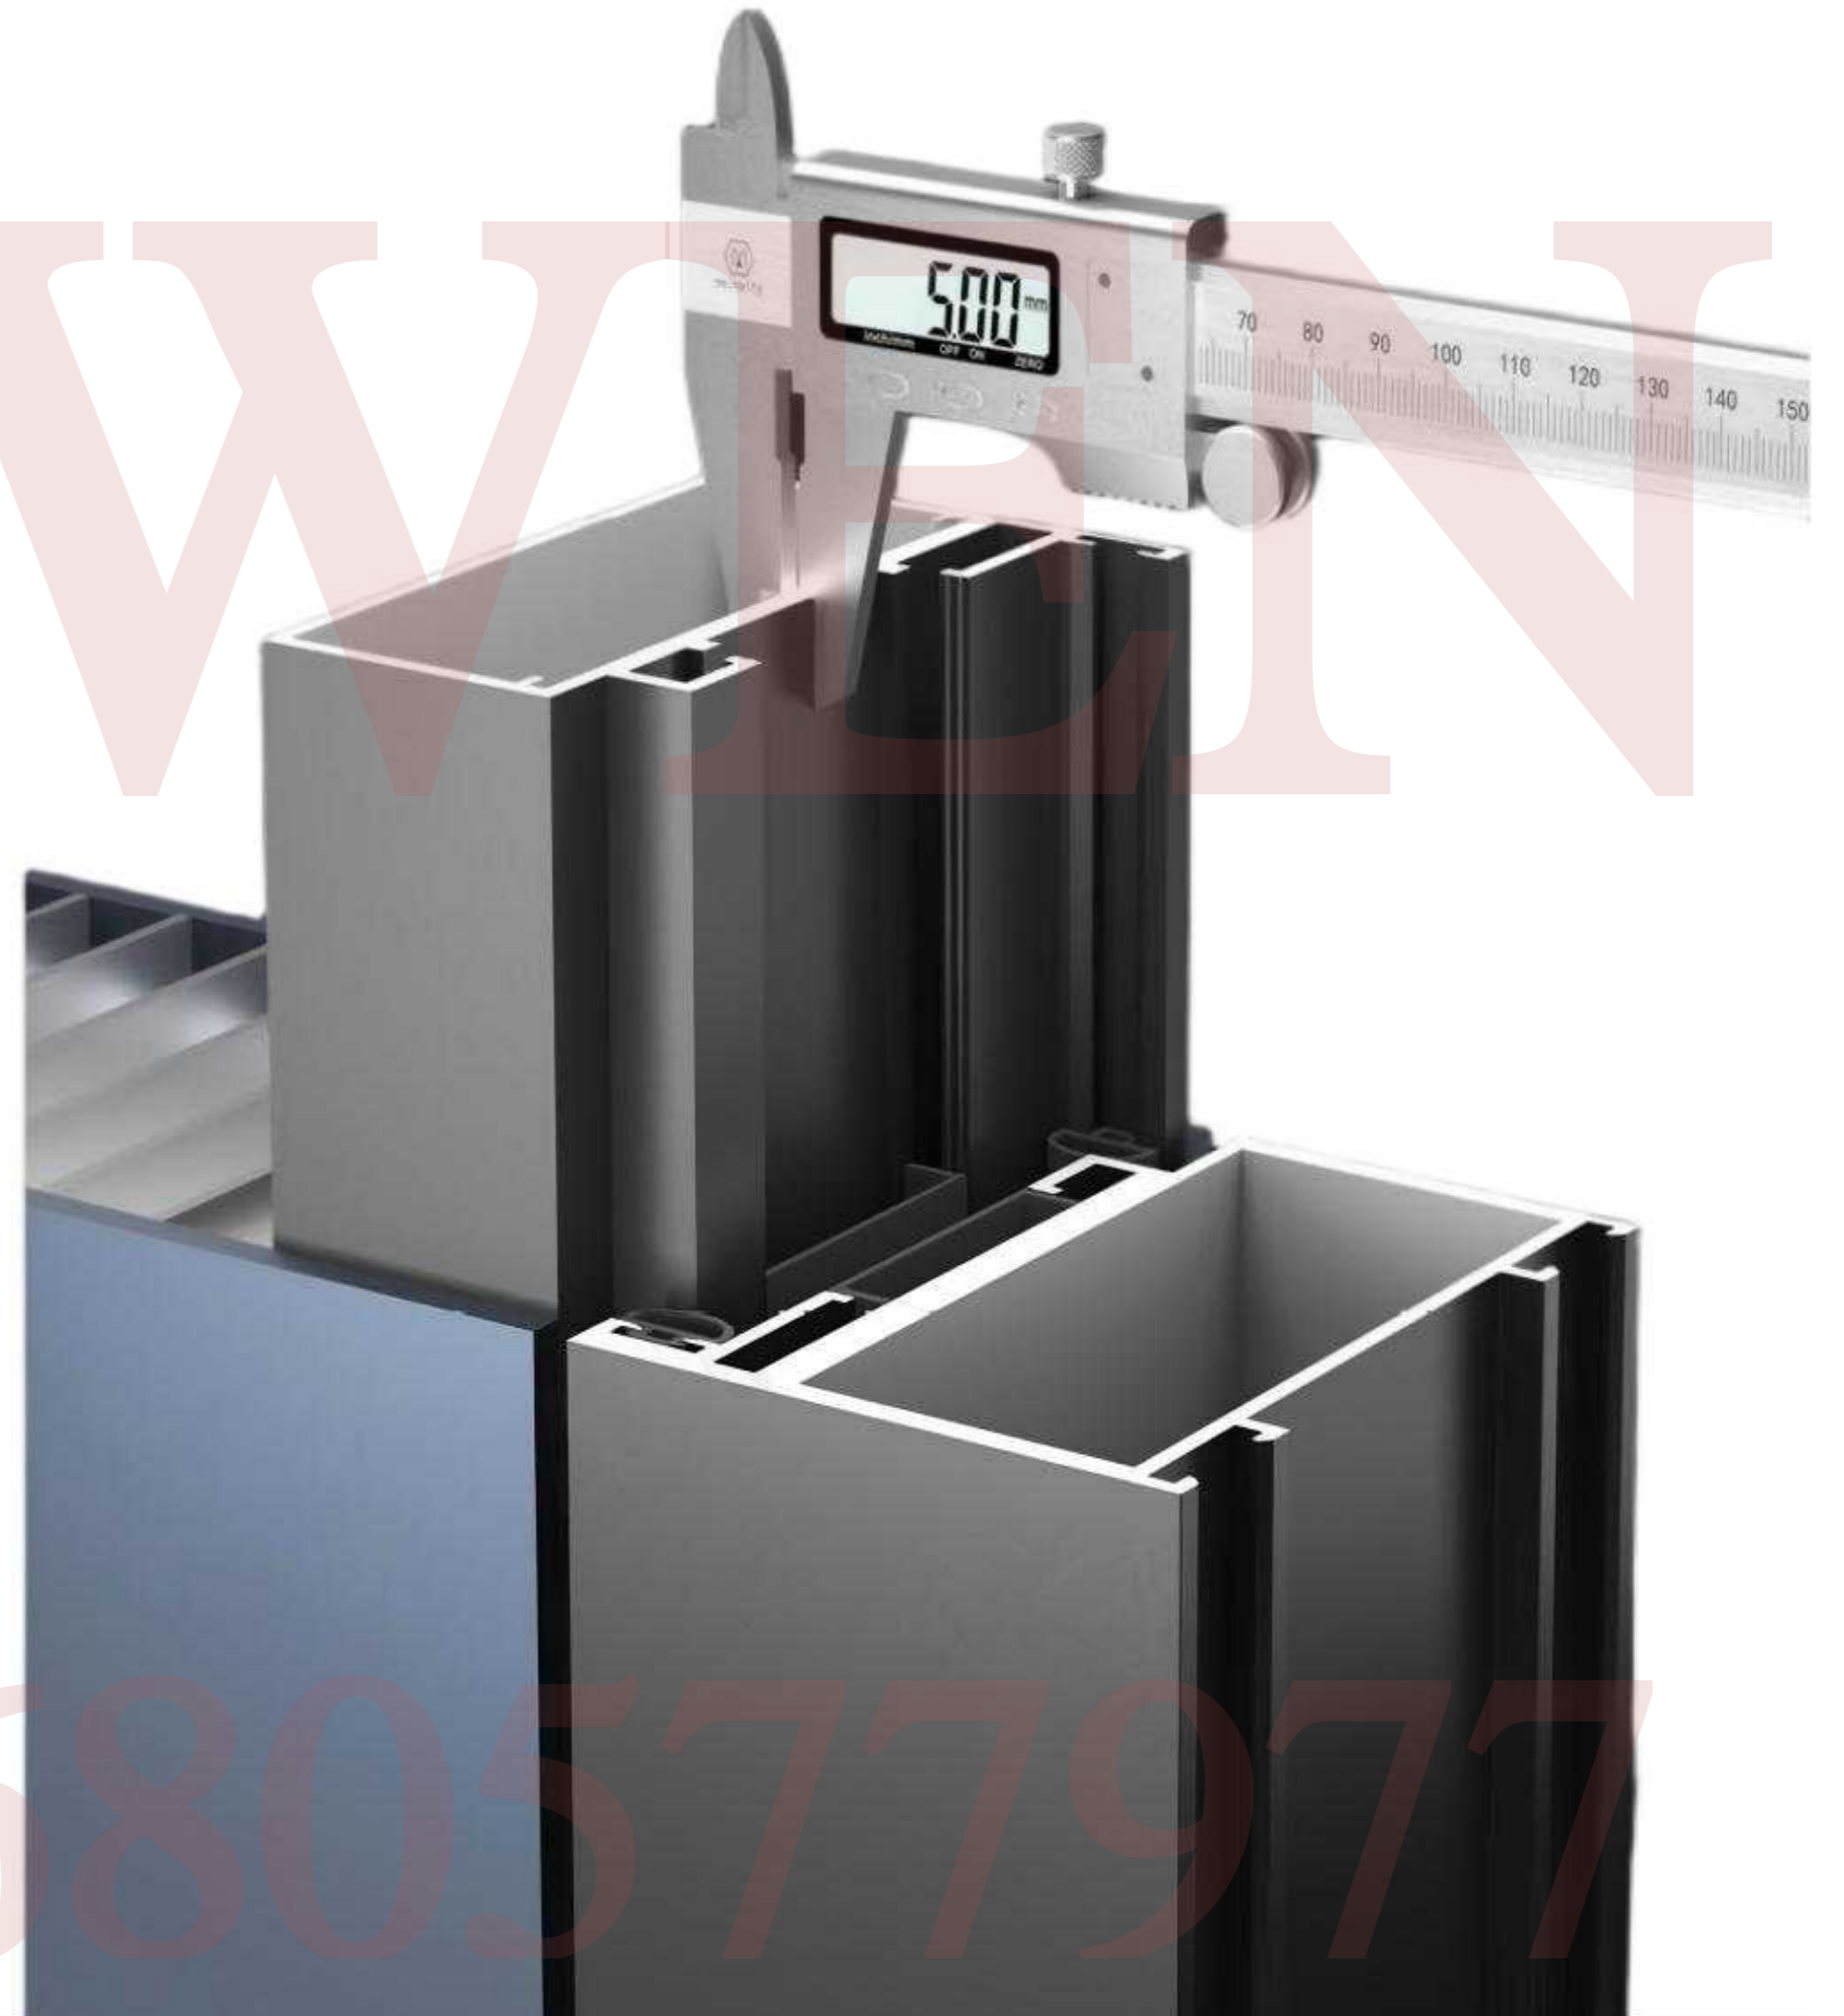

NUWEN
NUWEN

NUWEN

Add:Unit 1,no.187,Xiayang road,Hetang Town ,Pengjiang District,Jiangmen City,Guangdong Province , China.

E-mail: nuwen.china.2020@gmail.com

Mobile: +86-18680577977

WeChat/Whats app: +86-18680577977

+86-18680577977