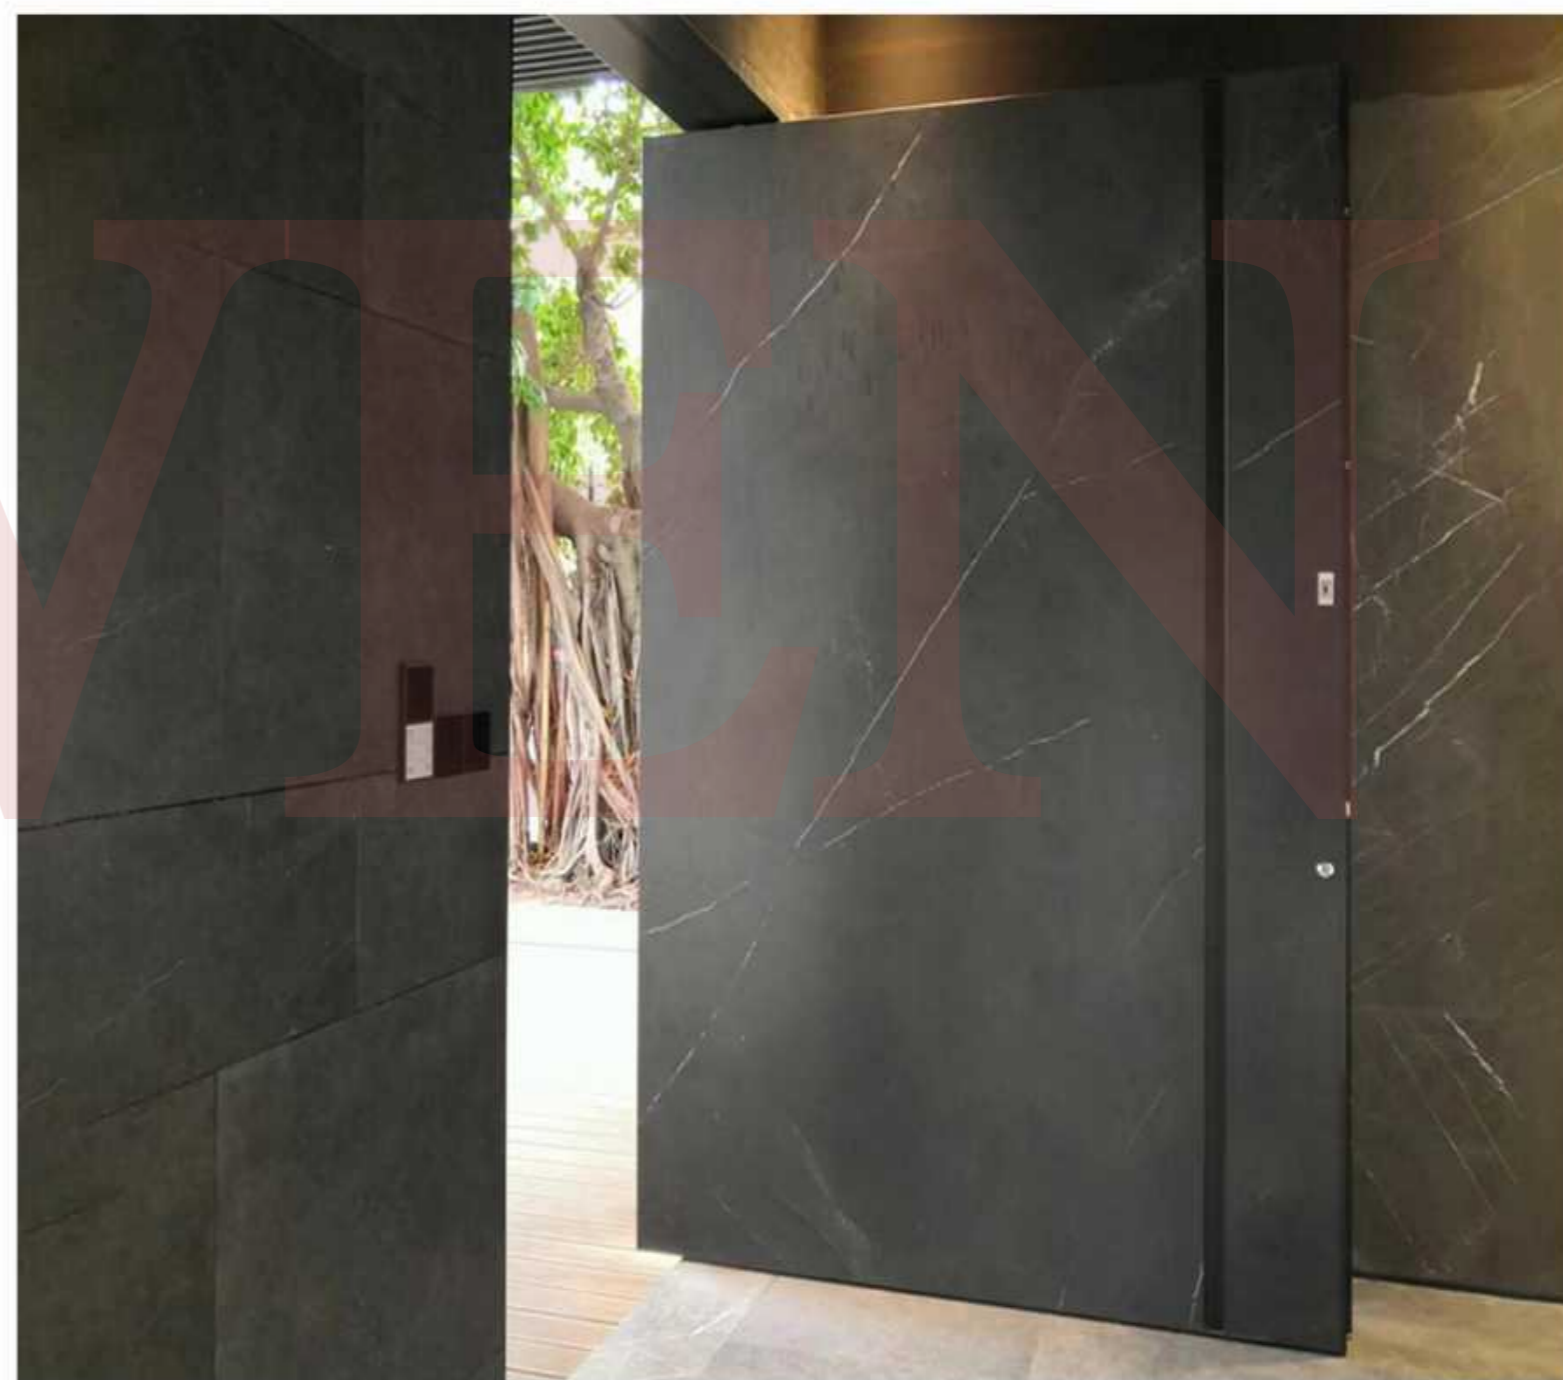

AWEN®
AWEN

+86-186-30577977