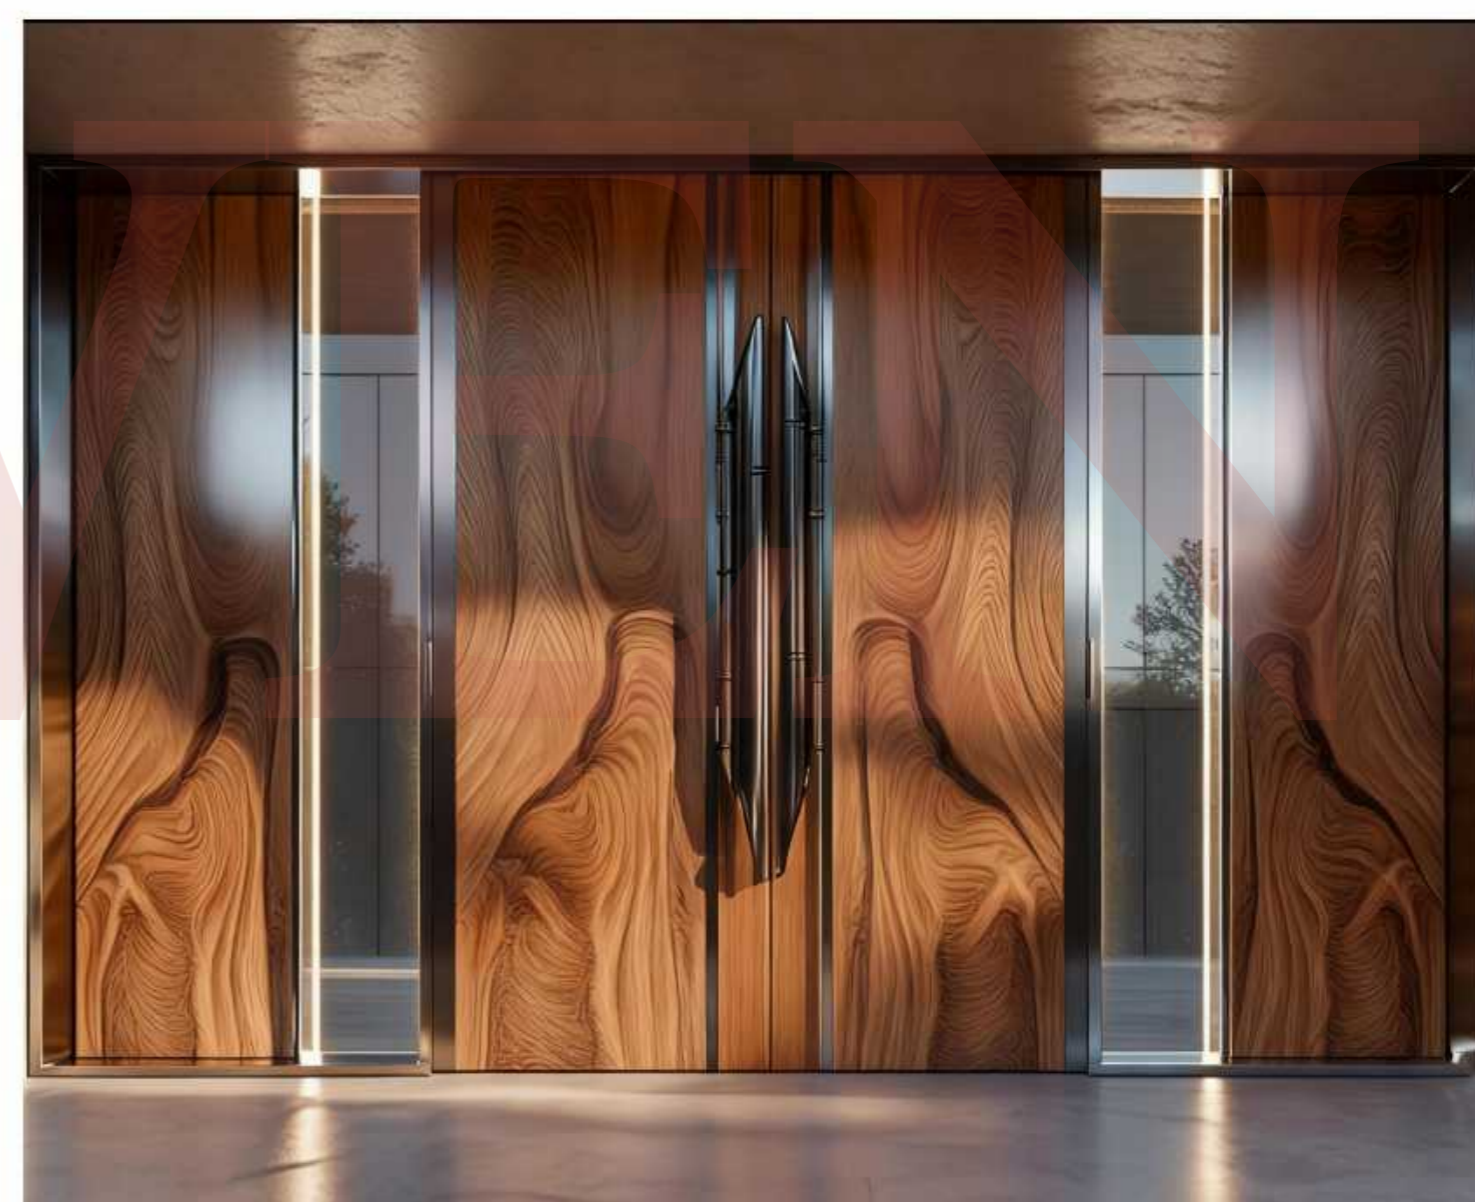

866830577977