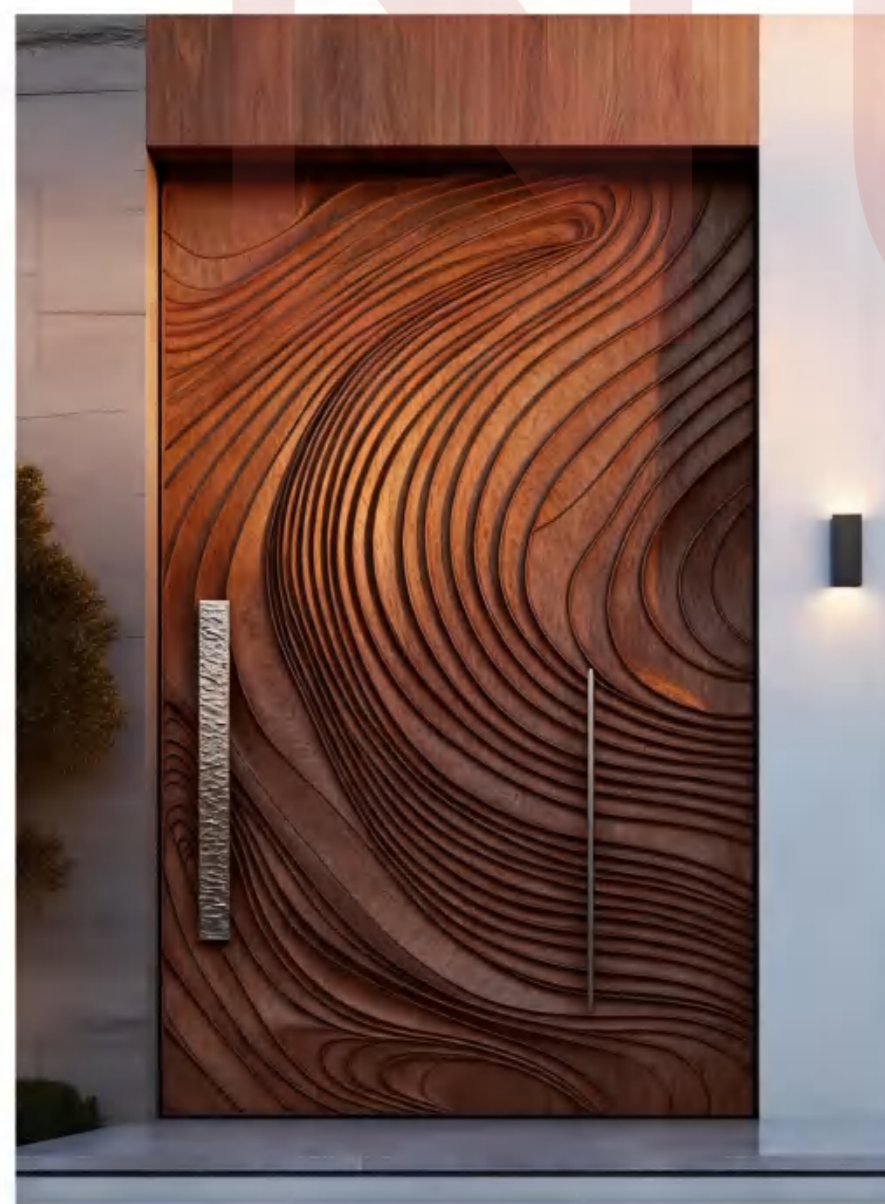

+86-18680577977

+86-18680577977

型号：2513

+86-18680577977

ЛШ®
ЛУШЕН

+86-18680577977

FASHIONABLE AND ELEGANT

The delicate and round handle emits a warm brown color in a chocolate like silky texture, revealing a simple, solemn, and classic use of contrasting colors that seem coincidental yet natural, allowing high fees and fashion to be displayed invisibly.