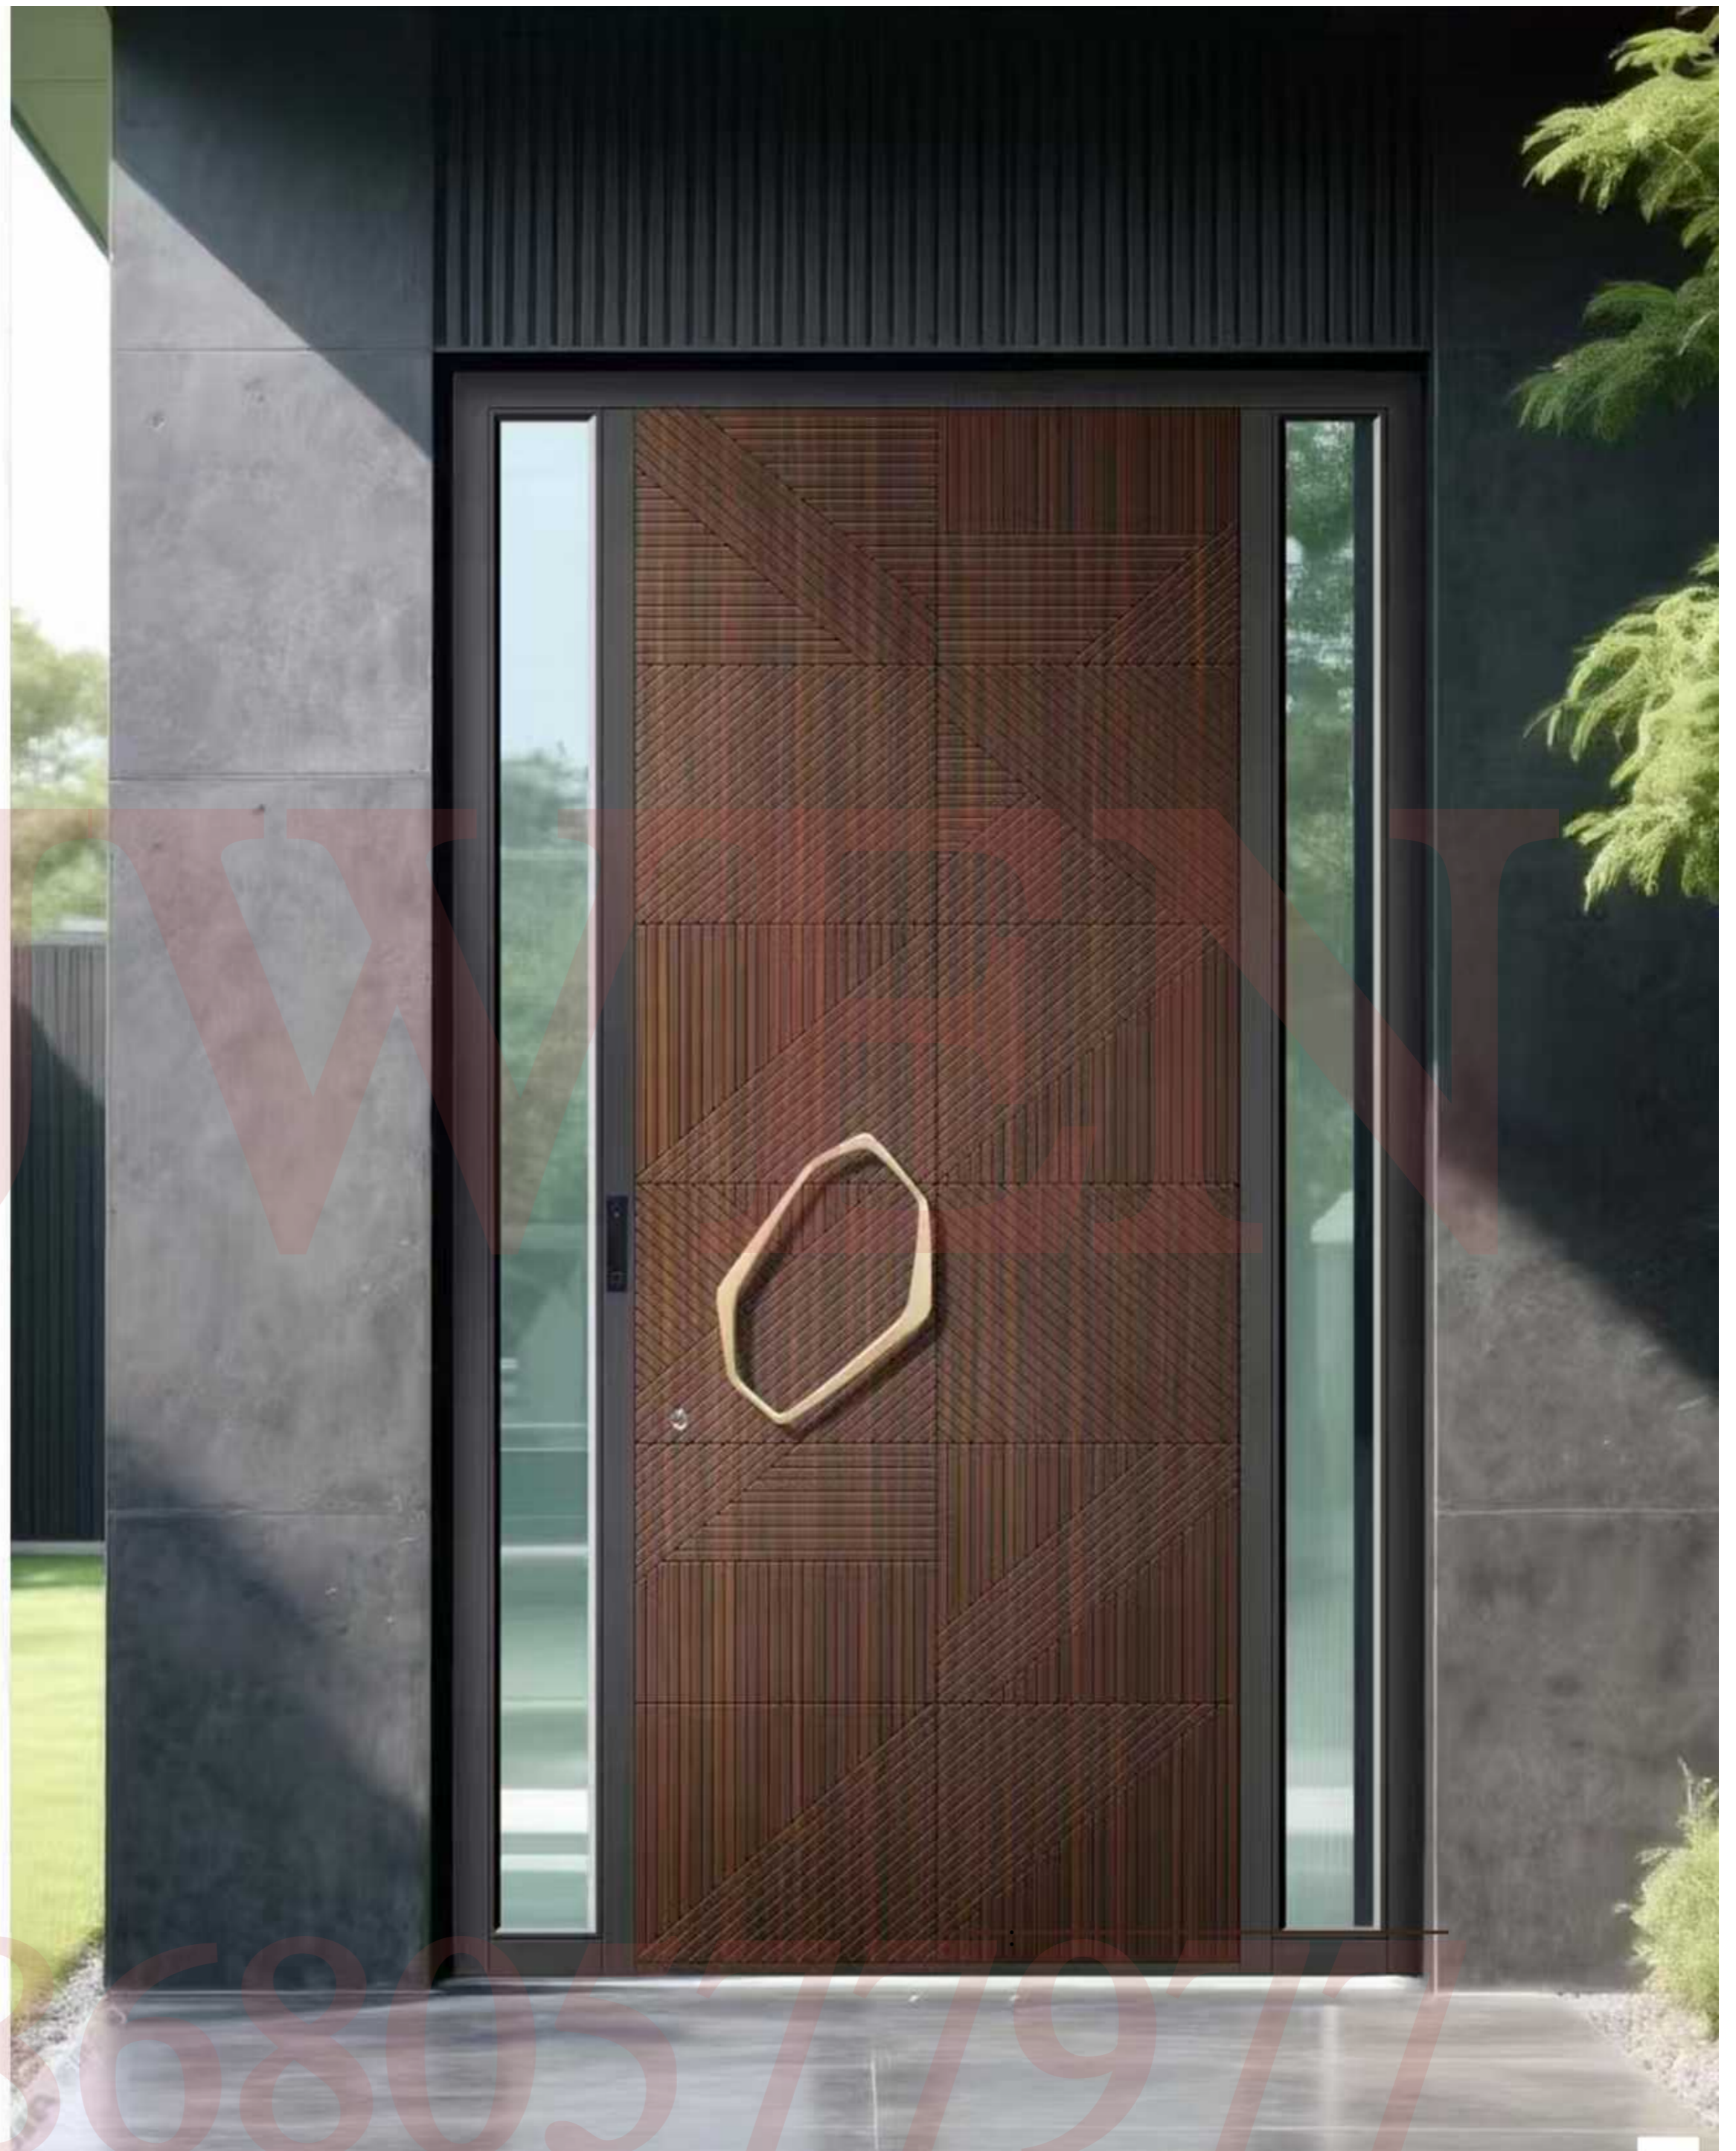

ЛШ®
ЛУШЕН

+86-18680577977