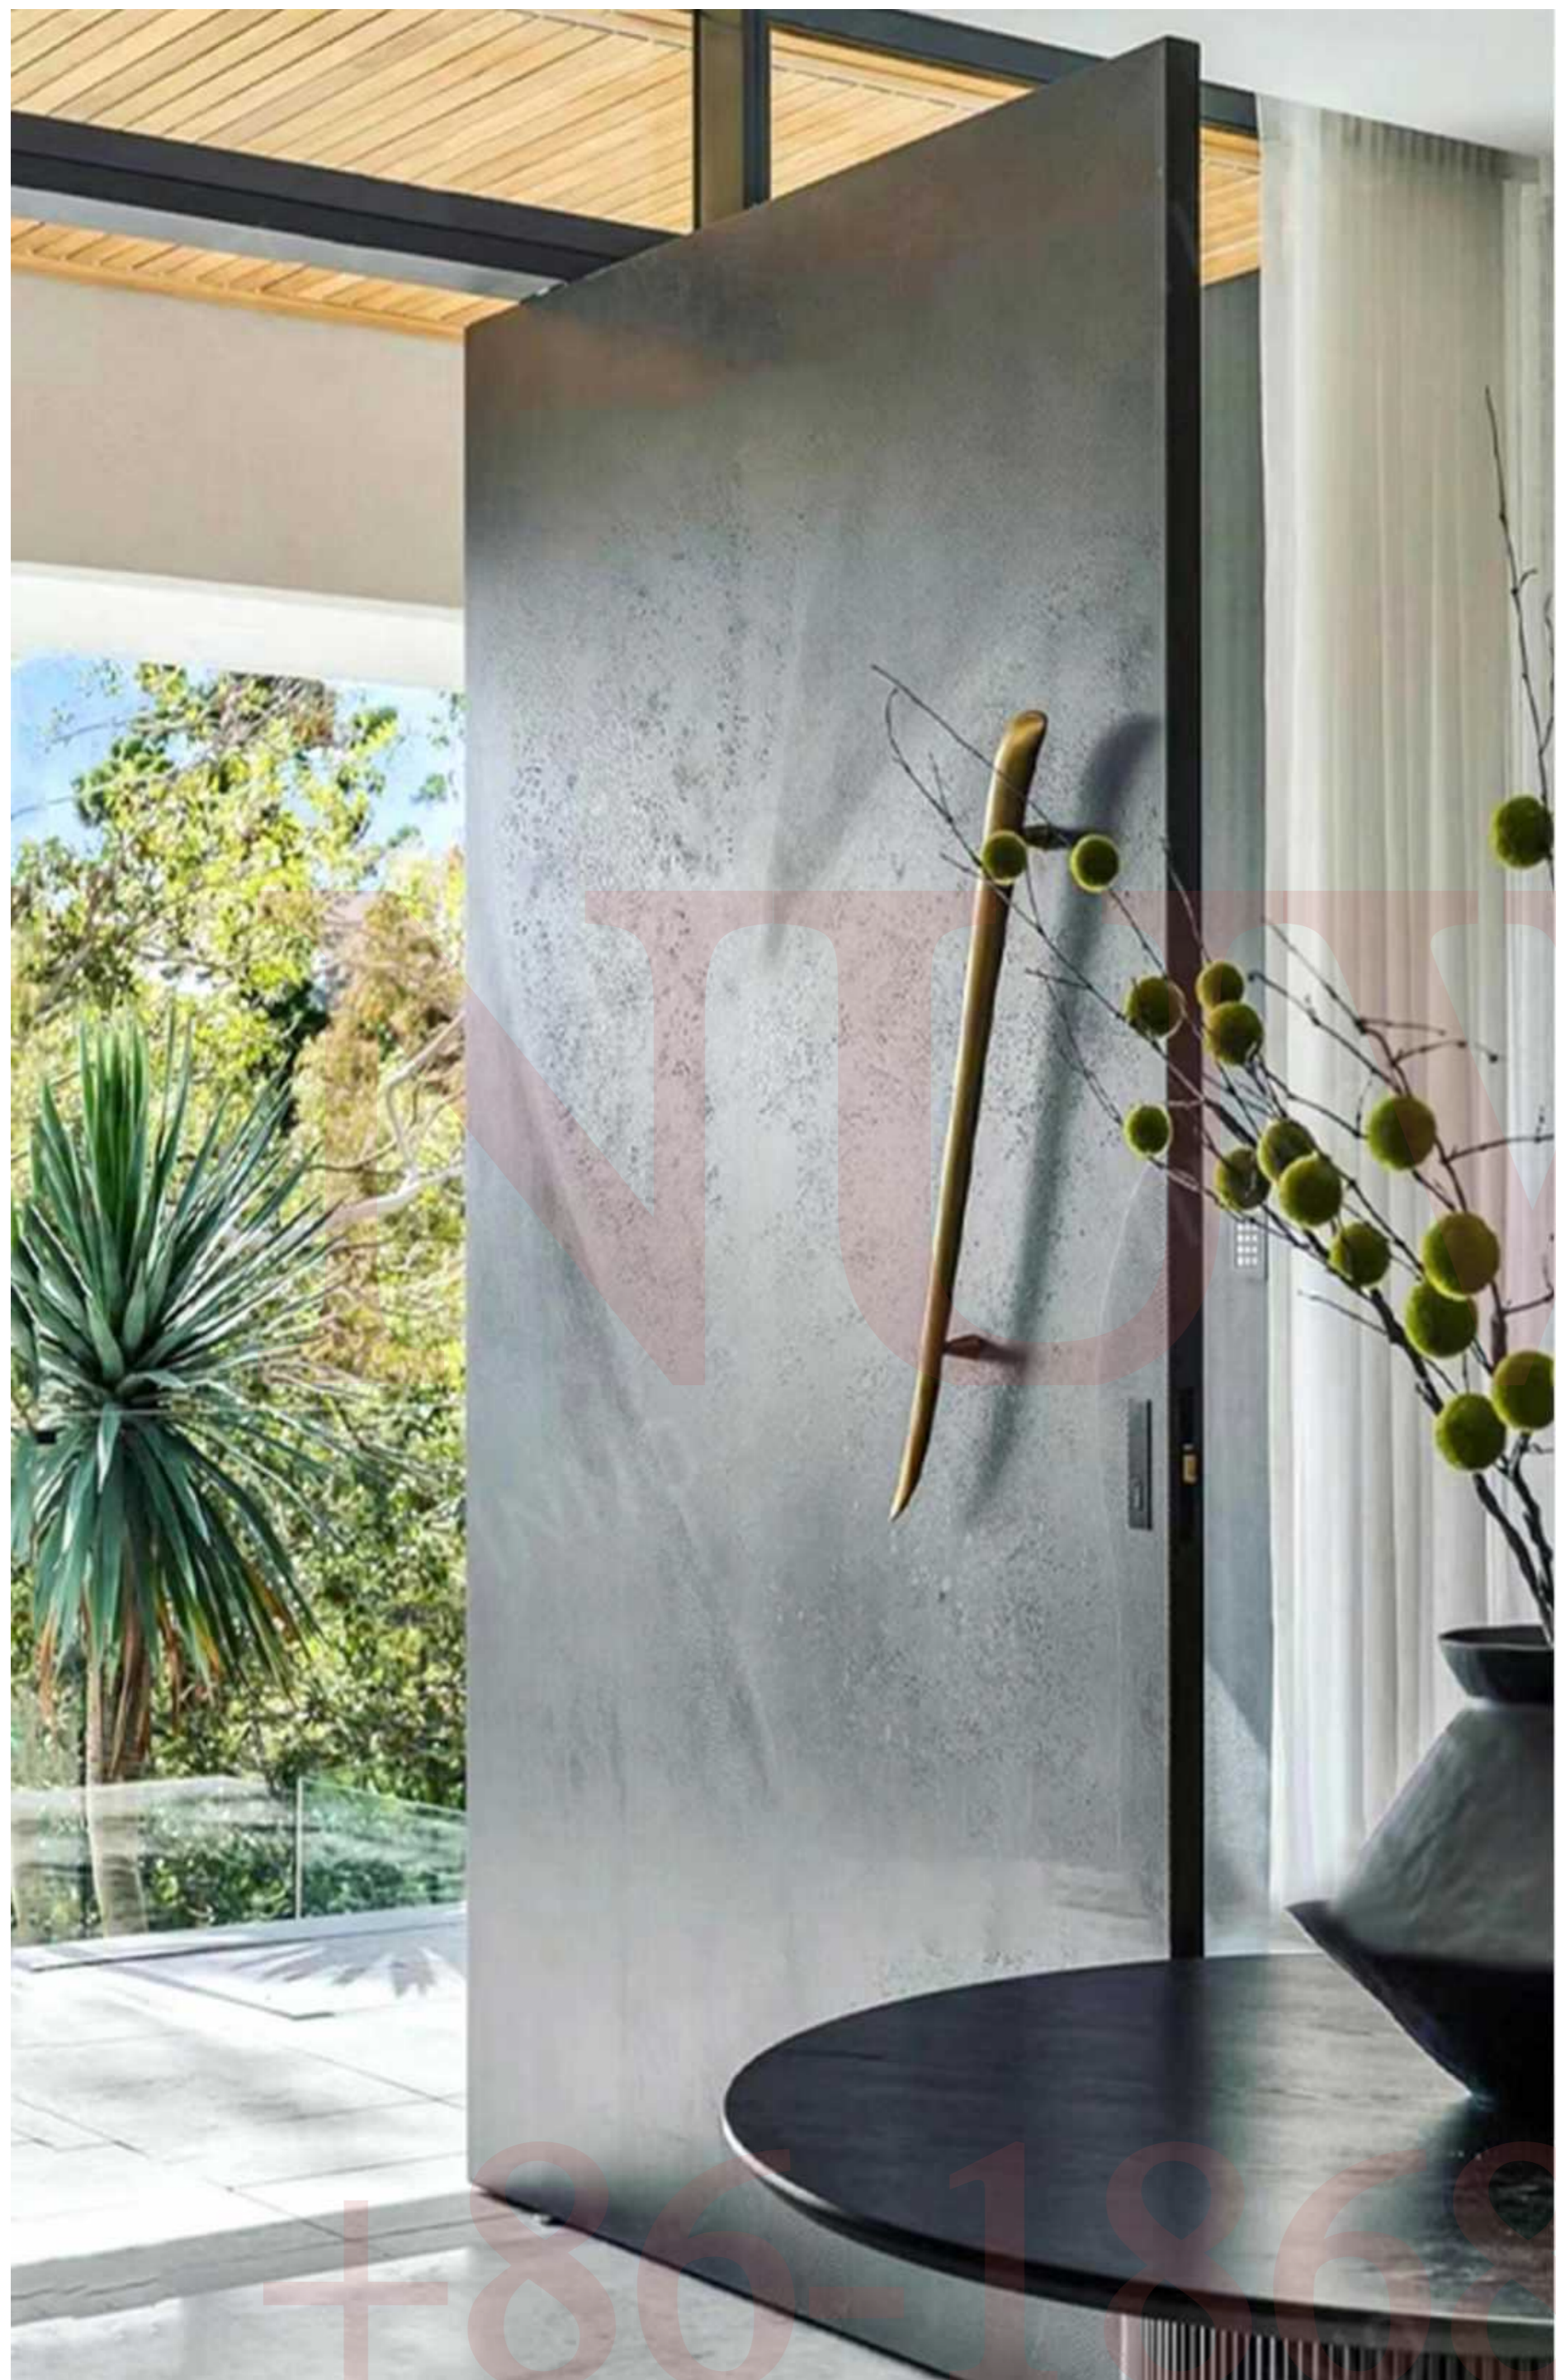

AWEN®
AWEN

+86-186-30577977