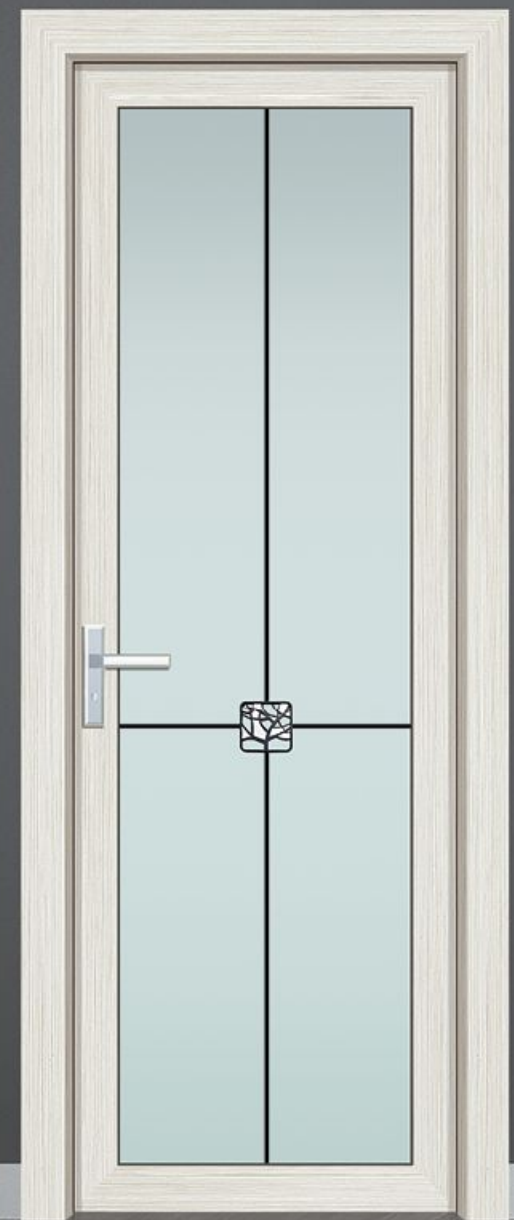

编号: M-2125 +20/S
颜色: 法国科技木 玻璃: 格条 + 饰花