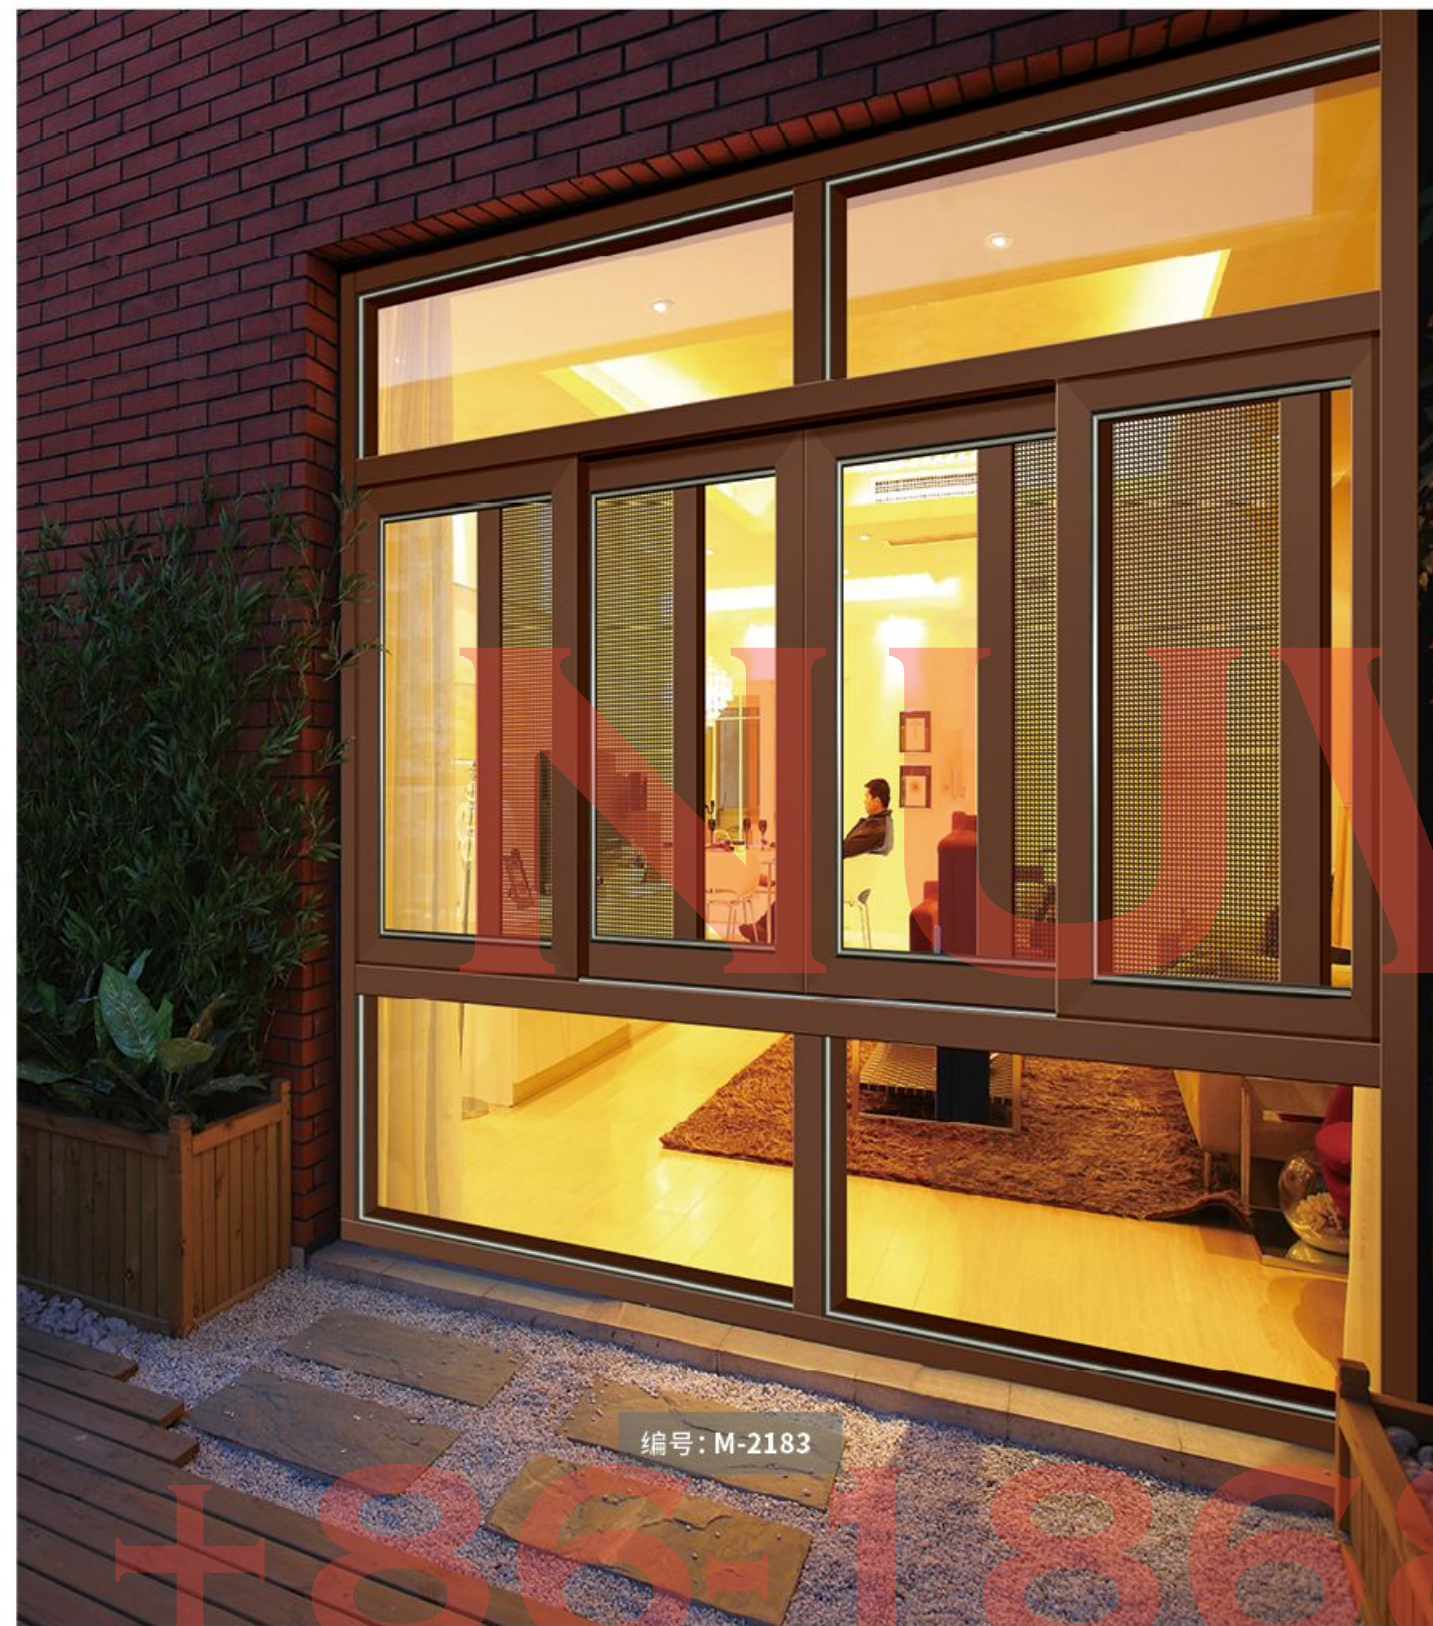

BROKEN BRIDGE SLIDING WINDOW SERIES

3378 断桥推拉窗系列

[可选内色 · Optional color inside]

氟碳香槟金

氟碳砂灰

咖啡

[可选外色 · Optional color outside]

氟碳香槟金

氟碳砂灰

咖啡

编号: M-2183