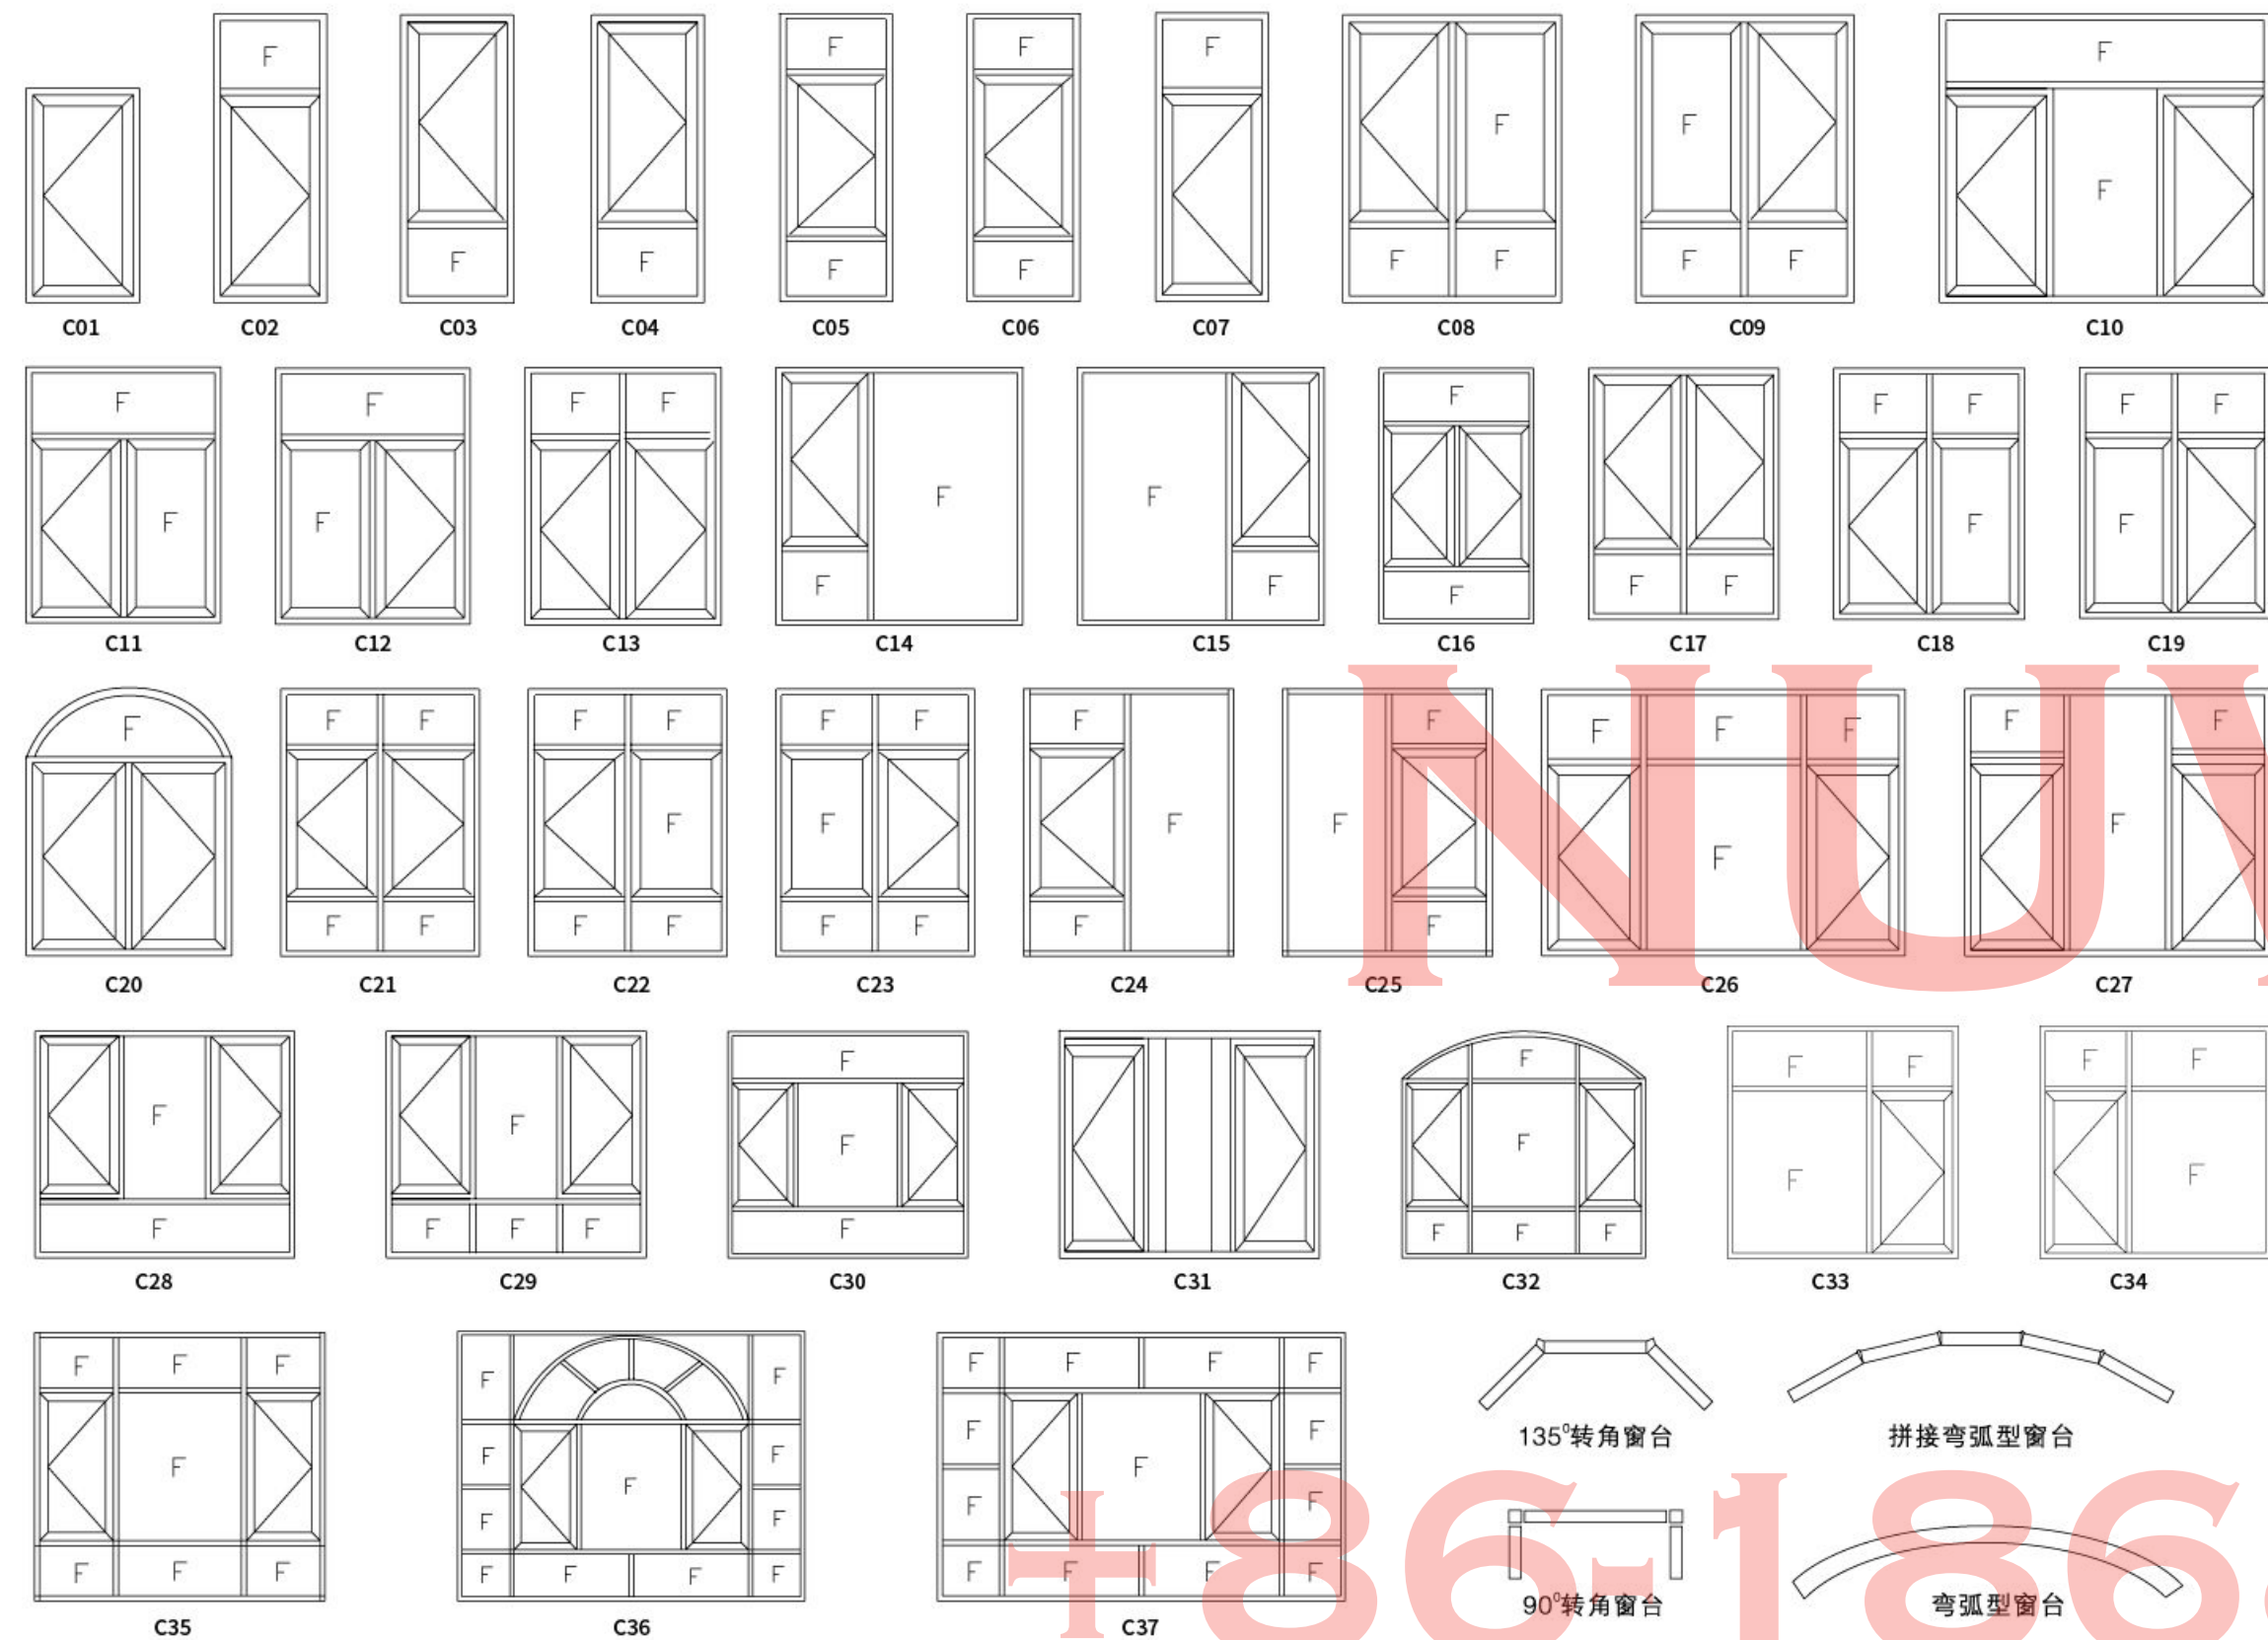

一、平开门

1. 开启方式是指站在门正面看门（门往里推开为正面）时，左边固定为左开，右边固定为右开（即合页位）。平开门锁都默认如需要带钥匙必须注明。反装玻璃和反装锁客户需注明。特别注意，开启方式要以门往里推开来确定左、右固。

2. 内置百页开关默认在门反面，客户有特殊要求需注明。
3. 全包平开门客房需注明墙厚尺寸。

二、吊趟门、推拉门

1. 排列方式：两轨两扇 两轨三扇 两轨四扇 三轨六扇 A 三轨两扇一纱 三轨三扇 三轨四扇两纱 三轨六扇两纱

1. 备注：A 型为默认安装模式，B 型为特殊要求
2. 锁的安装：锁默认不带钥匙，按锁扣在正面，特殊要求要注明。
  3. 默认纱门装在反面，如客户有其它要求需要注明。
  4. 单吊门默认配一边边框，客户下单时要注明门总高或门 S 高和门 S 宽度及轨道长度，左锁或右锁，吊轨内置或外挂。
  5. 内置百页开关默认在门正面，客户特殊要求要注明。
  6. 吊趟门、推拉门默认图案为对称图案。如不对称需要在订单上注明。