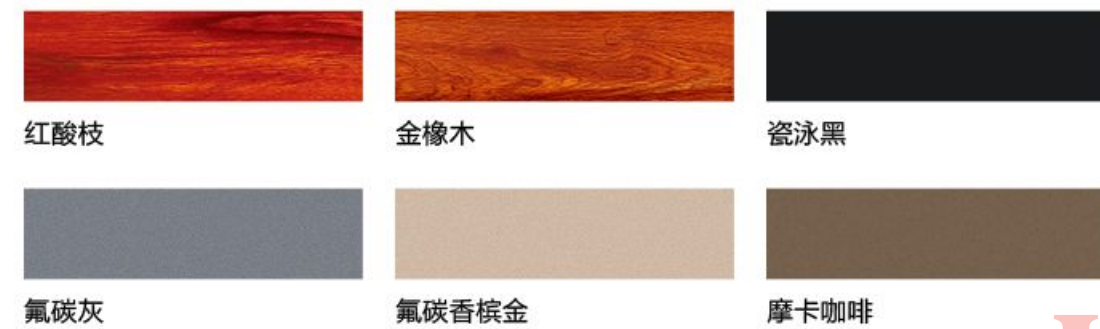

[可选颜色 · Optional color]

编号: M-2176 +20/S
颜色: 氟碳灰 玻璃: 格条 + 饰花

BRAND-NEW 100X42 方冠平开门系列

新颖的构思, 先进的工艺, 不但满足了现代家居装饰装修的需要, 更体现了艺术的气质!
Novel Ideas, advanced technology, not only to meet the needs of modern home decoration, but also reflects the temperament of art!