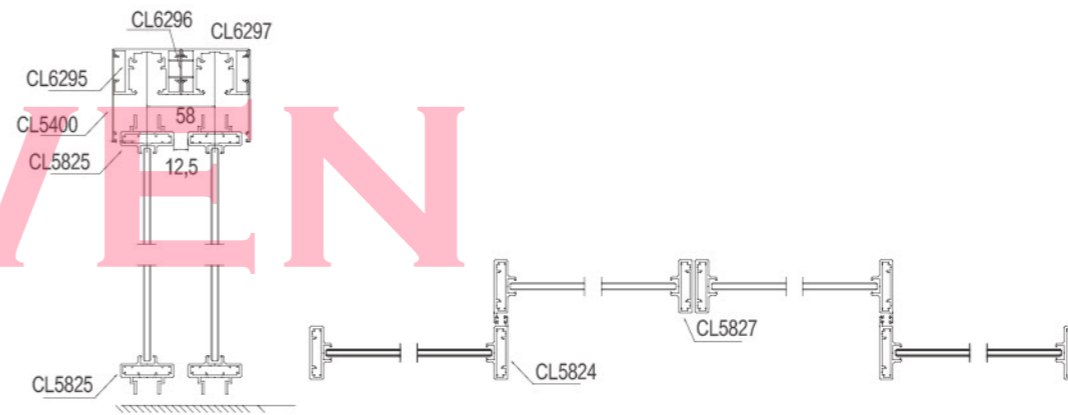

NUWEN

+86-18680577977

GRILLE SCREEN

NUWEN

GRILLE SCREEN

+86-18680577977

The ultimate design shows extraordinary elegance. Demonstrating international excellent quality, reflecting the extraordinary elegant design.