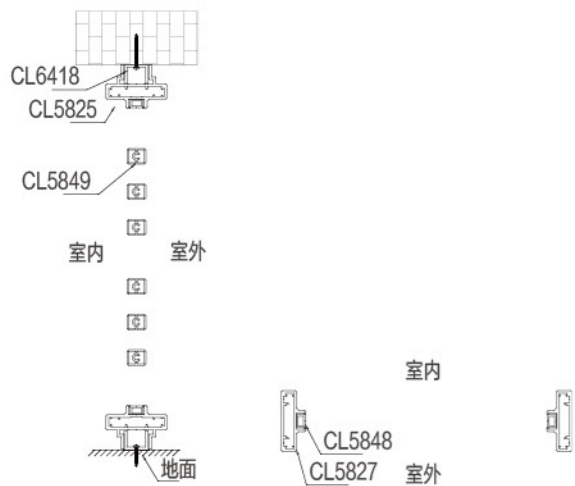

NUWEN

+86-18680577977

GRILLE SCREEN

NUWEN

GRILLE SCREEN

+86-18680577977

The ultimate design shows extraordinary elegance. Demonstrating international excellent quality, reflecting the extraordinary elegant design.