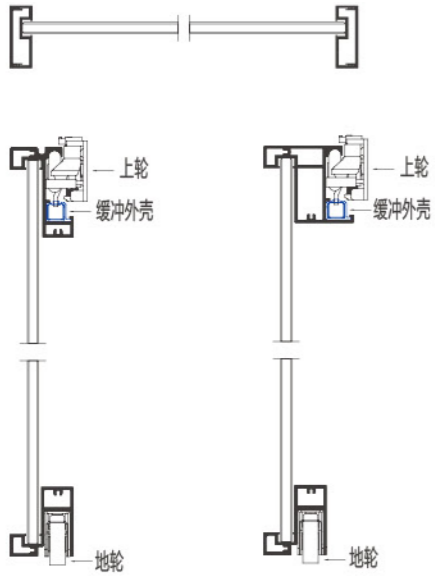

NUJWEN®

Smooth and neat lines, upright and timeless shapes, pure, capable, and handsome fashion combination, great abstract ideas and concise and concise introverted perfect unity, the atmosphere must be great.