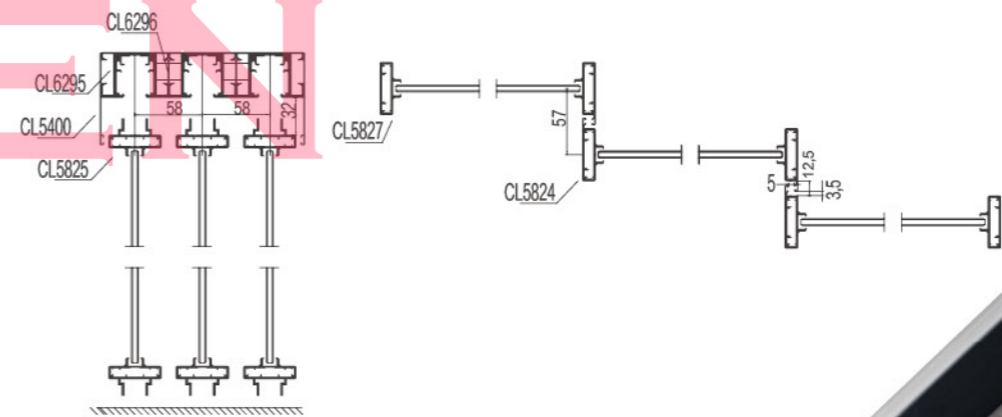

A sentiment is the eternal theme of life.
Looking for an intermediate state that is beyond luxury and simplicity.

NUWEN