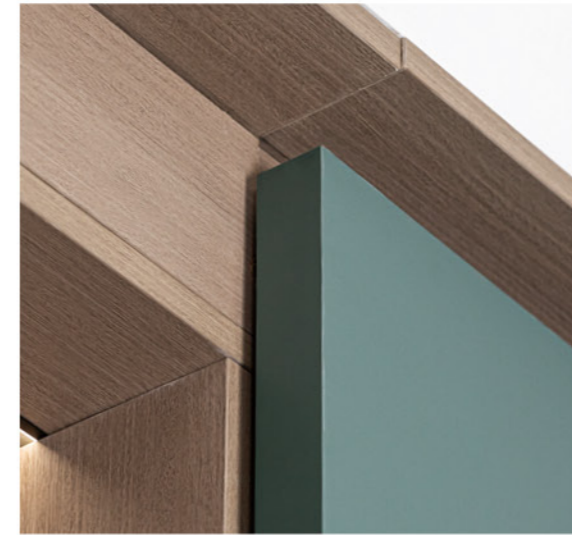

GHOST ECO GATE