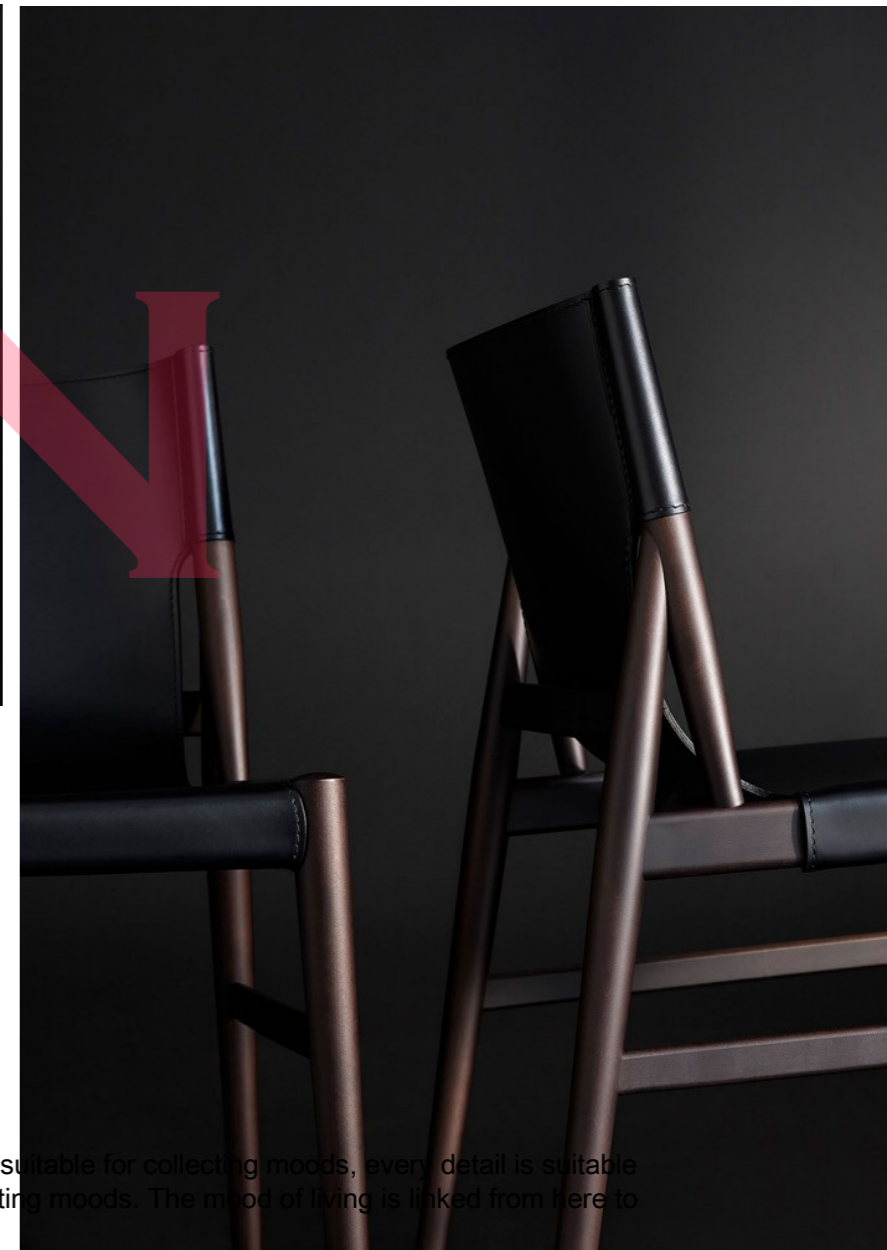

Enjoy-
Time