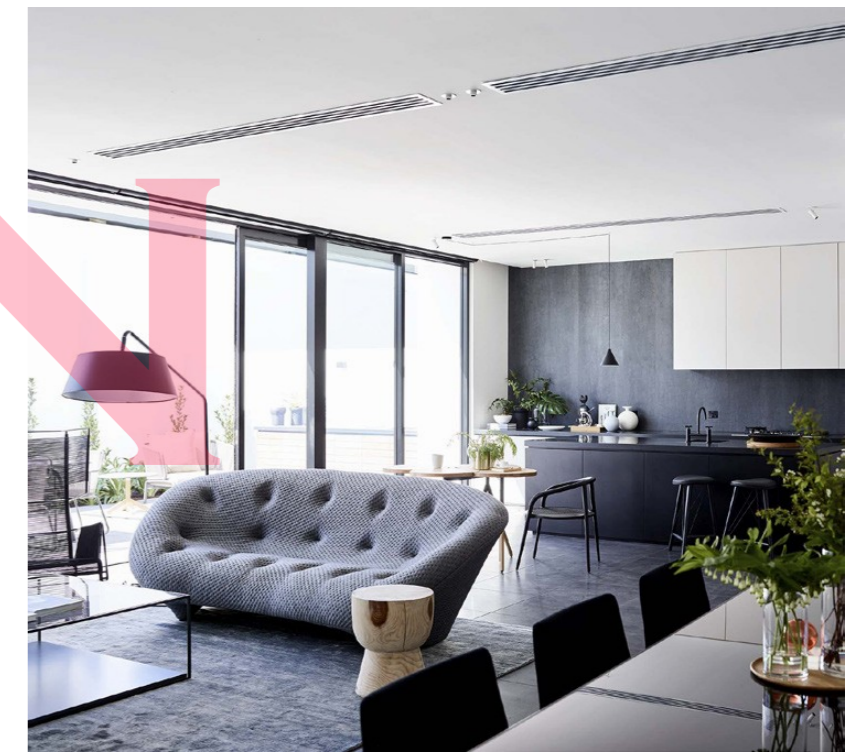

+86-18680577977