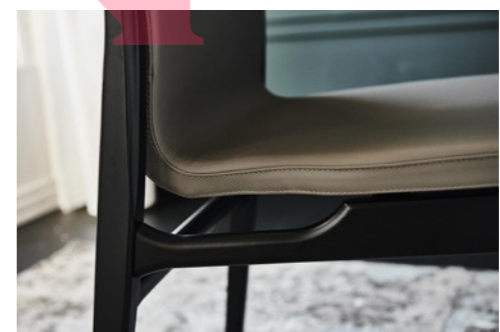

+86-18680577977

LIKE IT /
FASHION BY GENTLE LIVING

➤ Excellent Life Starts From Fashion

It integrates both aesthetical sense and function, create an easy and cozy feeling in the modern household.

+86-1 8680577977