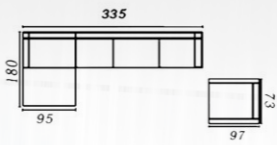

+86-18680577977

1023 #

单位: 73*97*92cm 贵妃: 180*95*92cm

三位: 167*97*92cm 双手单位: 115*95*92cm

总长: 335*180cm

NUWEN

Put aside the hustle and bustle of
the city, the story of spring, to
pure lifeRefining, unfiltered
spring light sprinkling, the
taste of lifeBecome more warm