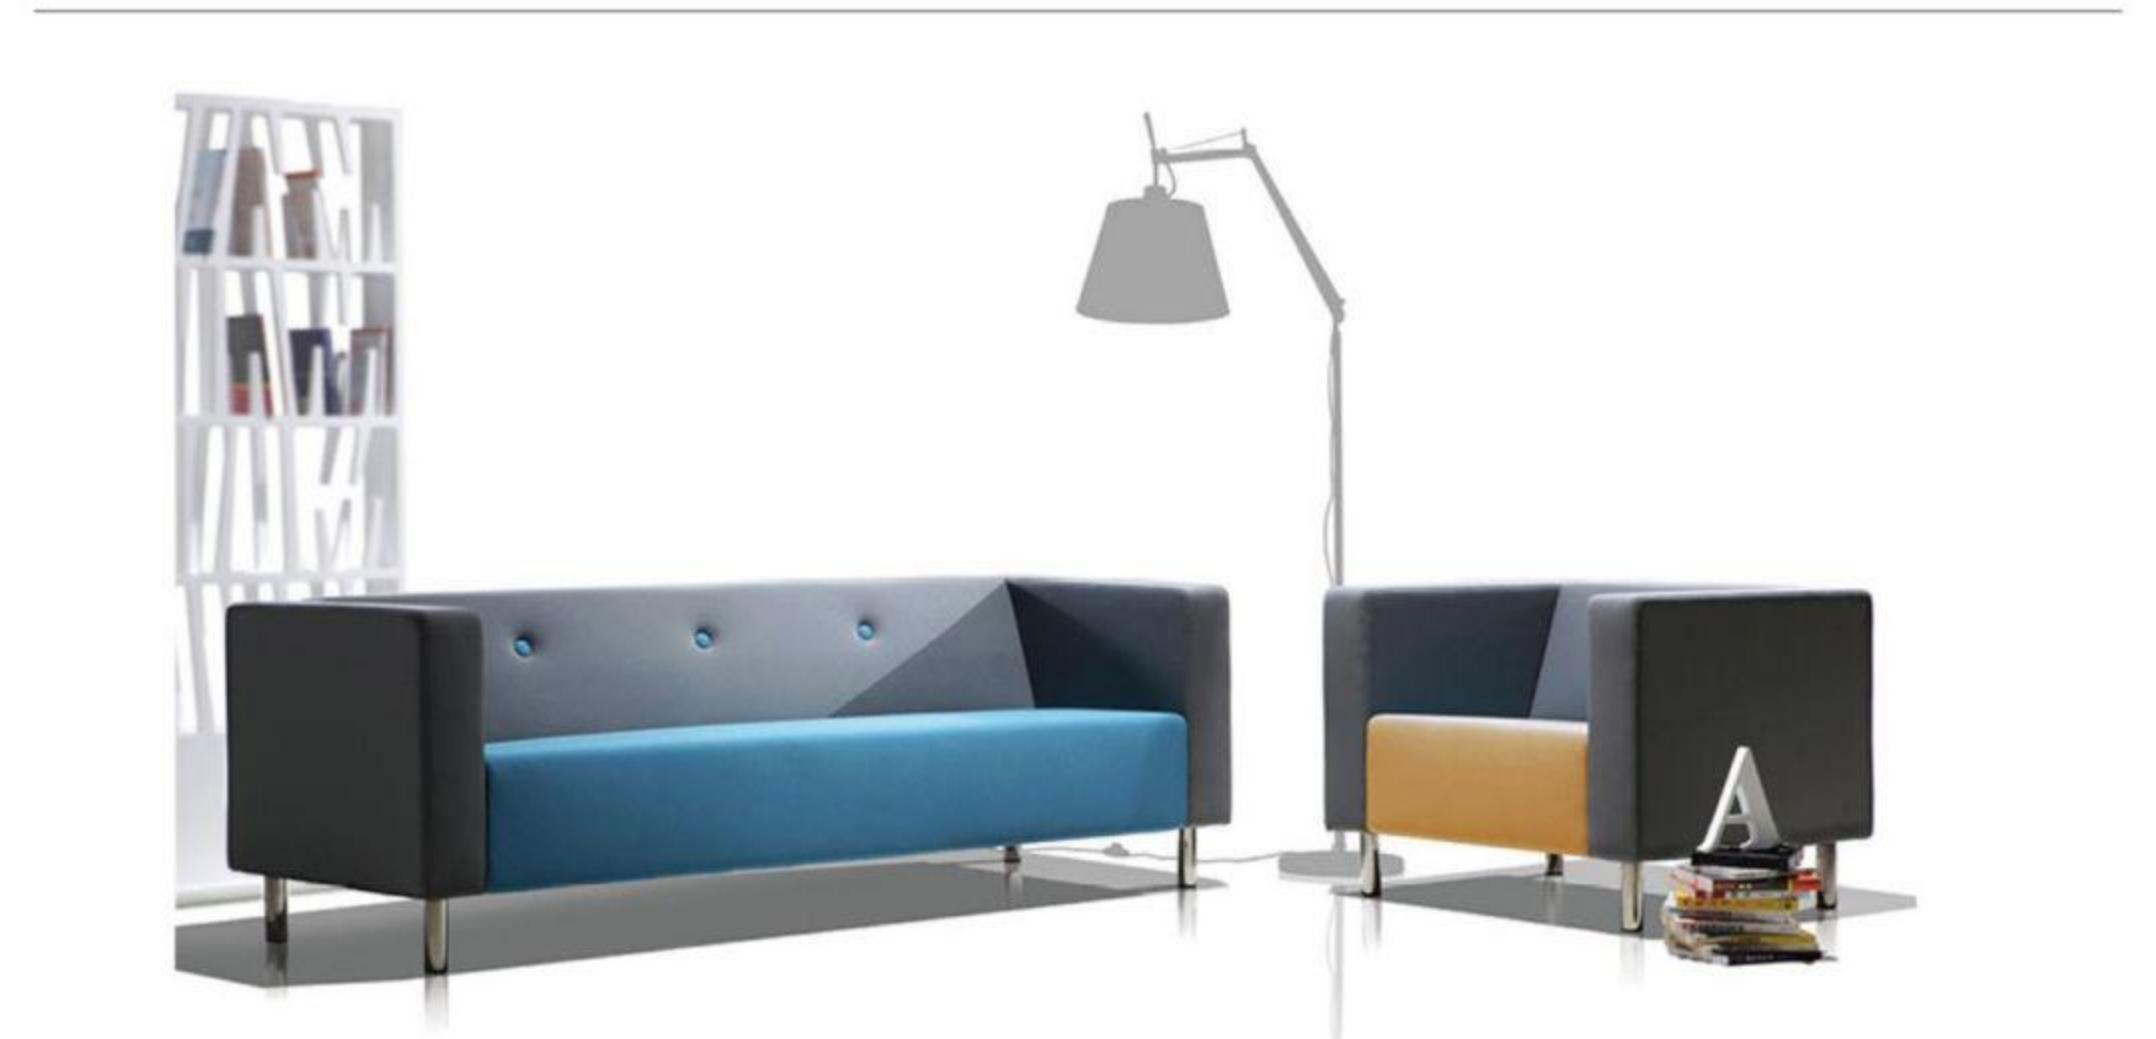

NUWEN

L-840

+86-18680577977