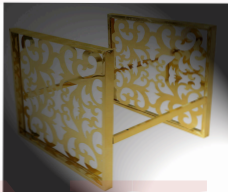

GF99

GF103

GF104

+86-18680577977

Greenstar Stainless Steel Furniture Parts

GF105

GF106

GF107