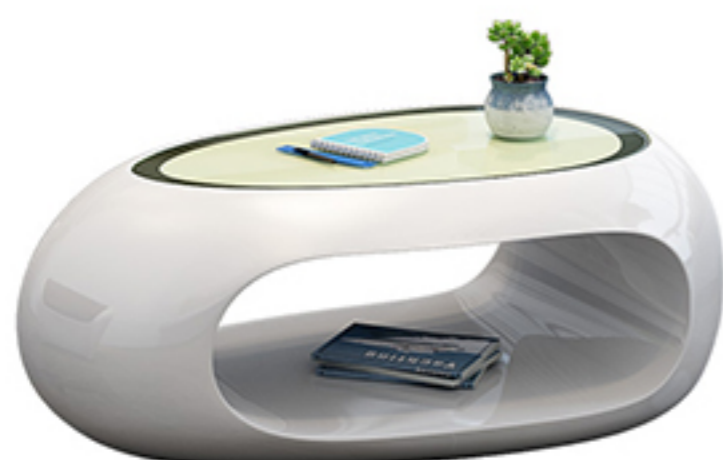

茶几#(钢琴白)

MODERN SIMPLICITY

椅身设计贴合人体工学，采用玻璃钢烤漆工艺
简约奢华造型，光亮圆滑，经久耐用，坐感舒适

CHAIR DESIGN FIT ERGONOMIC, SITTING FOR A LONG TIME NOT TIRED MORE COMFORTABLE EDGES AND CORNERS THICKENED
SMOOTH POLISHING CAN HELP RELIABLE, COMFORTABLE AND NATURAL