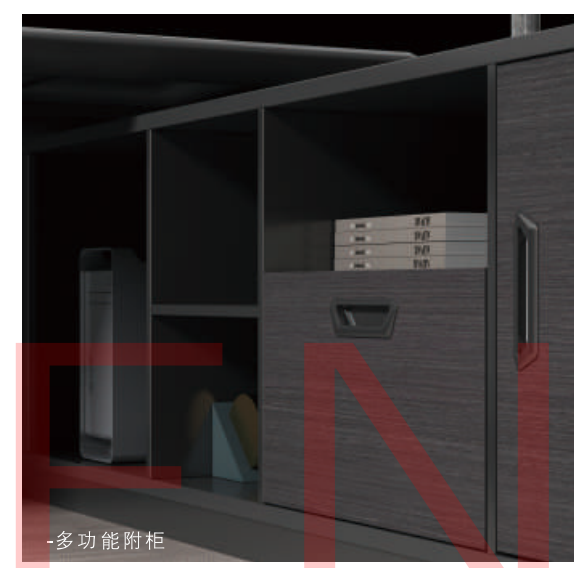

Executive table
PROJECT 01