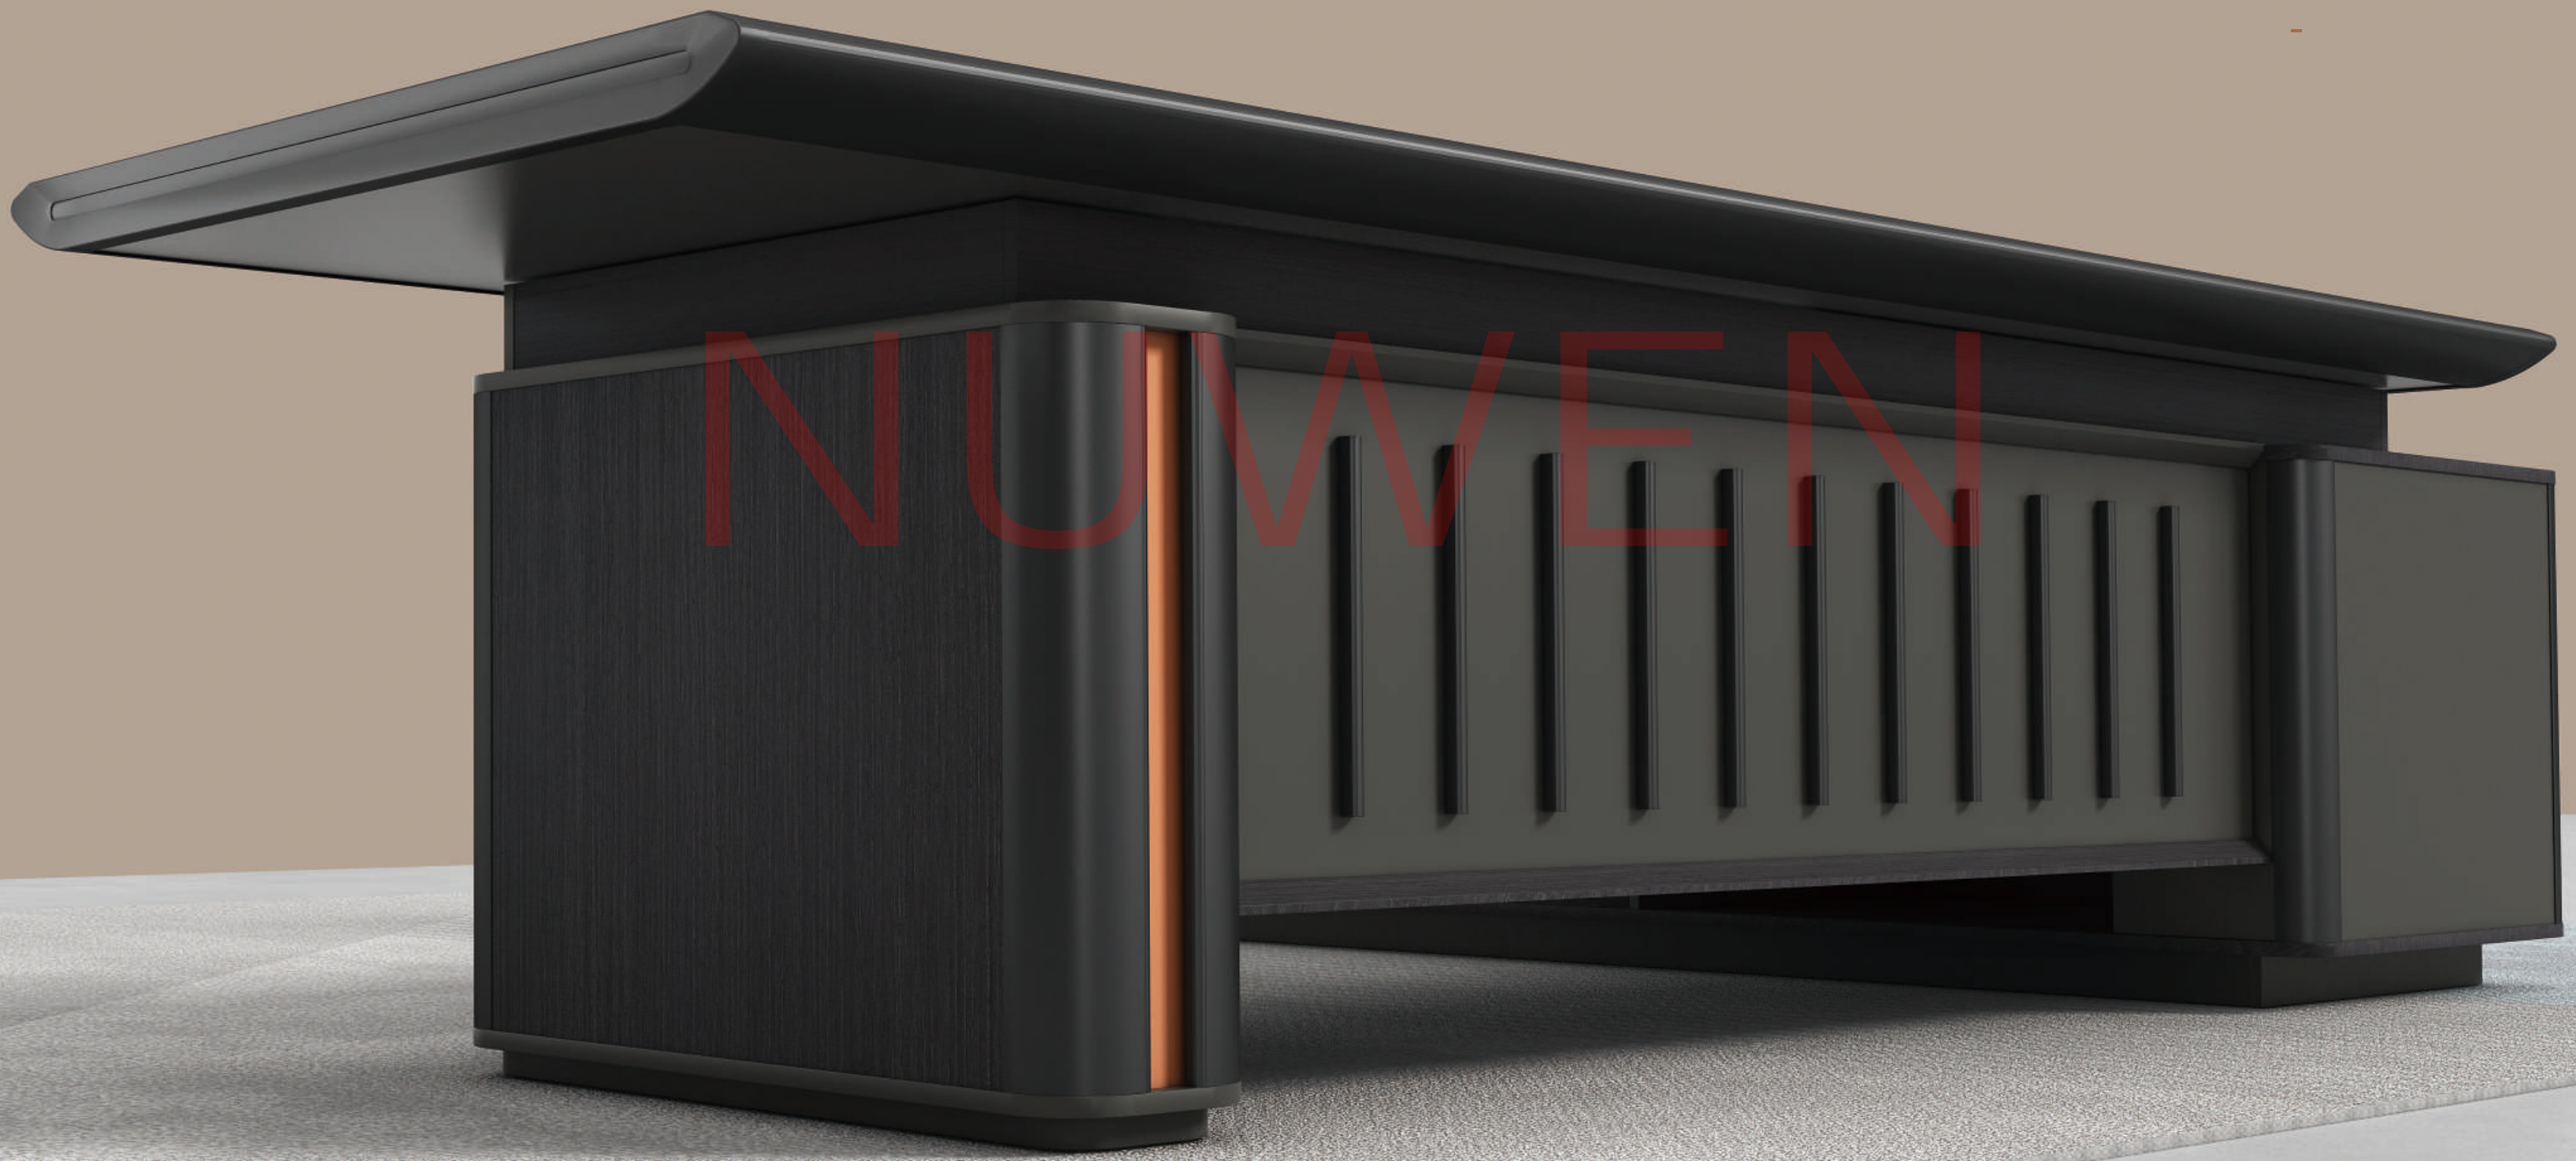

fascinating
smooth &
elegant