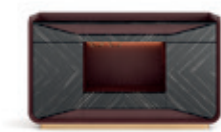

NEVER FORGET YOUR ORIGINAL INTENTION,
AND GIVE LIFE TO YOUR IDEAL

NUWEN

+86-18680577977