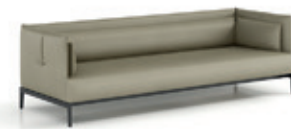

# NUWEN

**SIMPLICITY  
IS NOT  
POMPOUS**

+86-18680577977

FASHION  
 EFFICIENT  
 COMFORT

H16-T0124 2400Wx1800Dx750H  
 H16-T0120 2000Wx1800Dx750H

H16-G01 2700Wx400Dx2000H

JO-S142 单人位 825Wx810Dx710H

JO-S142 三人位 2060Wx810Dx710H