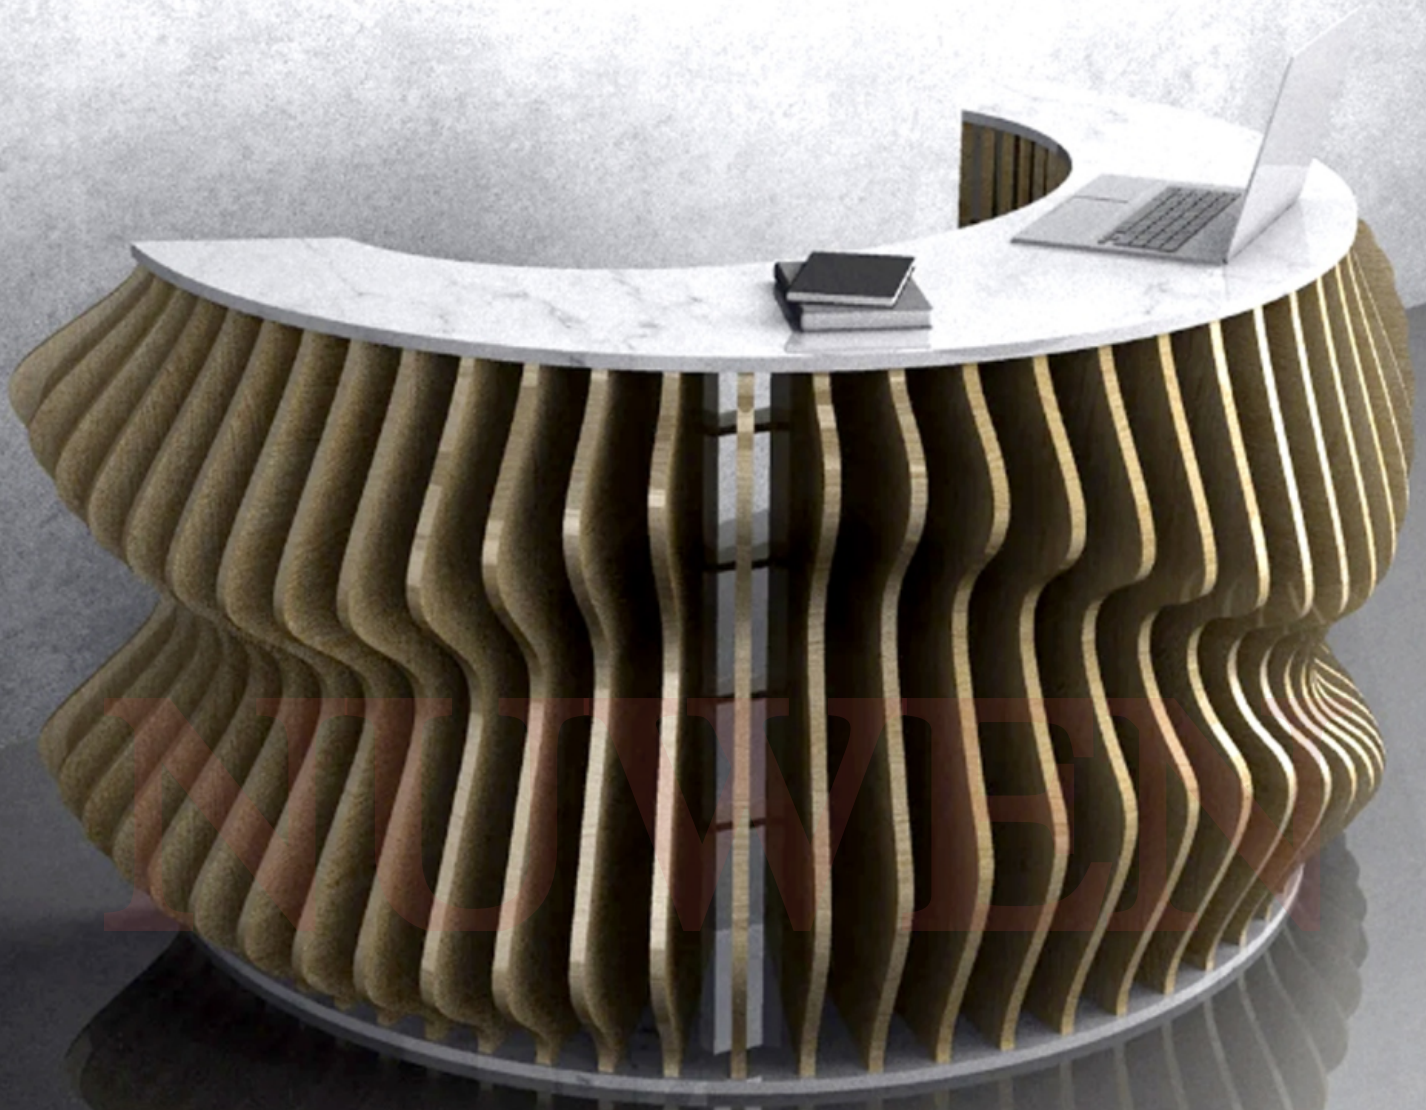

N507

PARAMETRIC OFFICE DESKS

1. Width : 2325mm
   - Height : 990mm
   - Depth : 1495mm
   - Material : Birch Ply
   - Thickness : 15mm
2. Also available in MDF/HDHMR