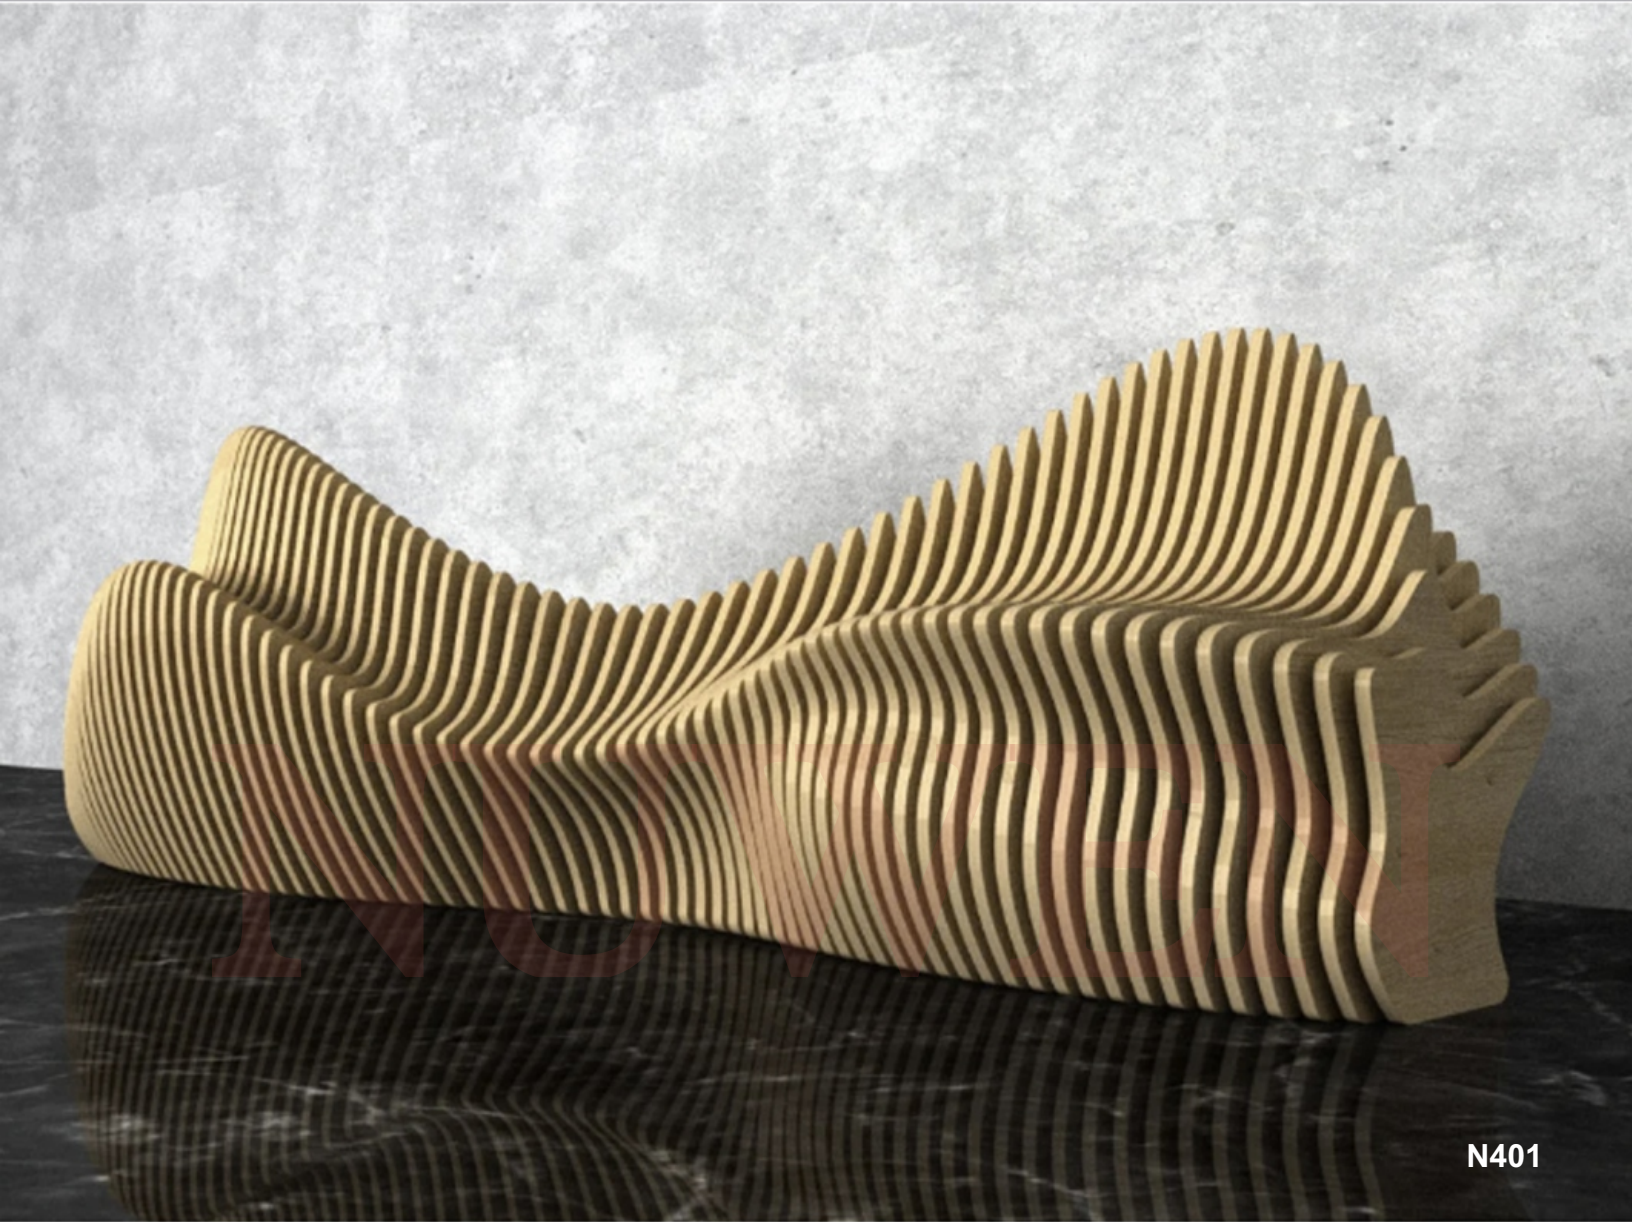

E-mail : nuwen.china.2020@gmail .com

Mobil e: +86-18680577977

WeChat/Whats app: +86-18680577977

N401

PARAMETRIC FURNITURE

Width : 2394mm
Height : 760mm
Depth : 740mm
Material : Birch Ply
Thickness : 18mm
Also available in MDF/HDHMR