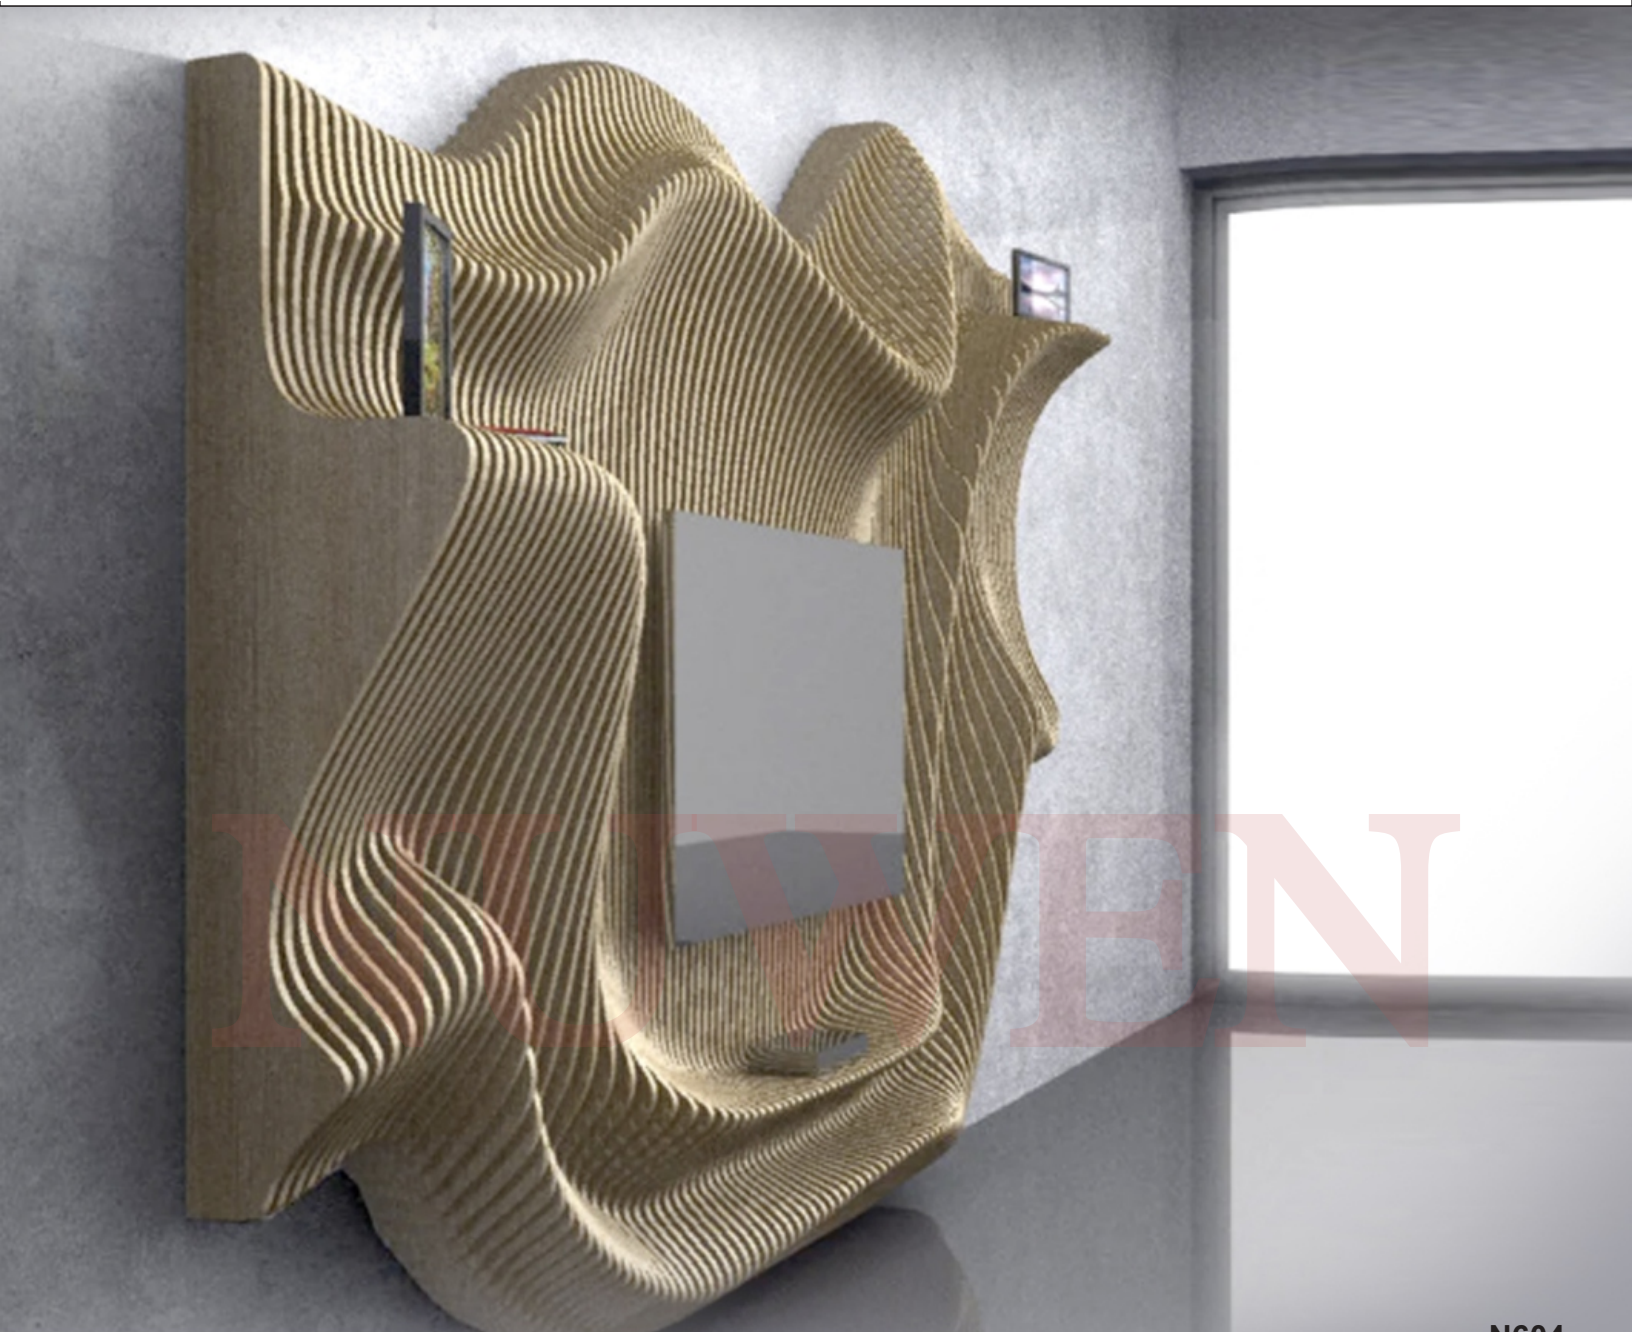

Also available in MDF/HDHMR

N603

PARAMETRIC TV UNIT

Width	:	3981mm
Height	:	2400mm
Depth	:	235mm
Material	:	Birch Ply
Thickness	:	19mm
Also available in MDF/HDHMR		

N604

PARAMETRIC TV UNIT

- Width** : 3015mm
- Height** : 2080mm
- Depth** : 365mm
- Material** : Birch Ply
- Thickness** : 15mm
- Also available in MDF/HDHMR