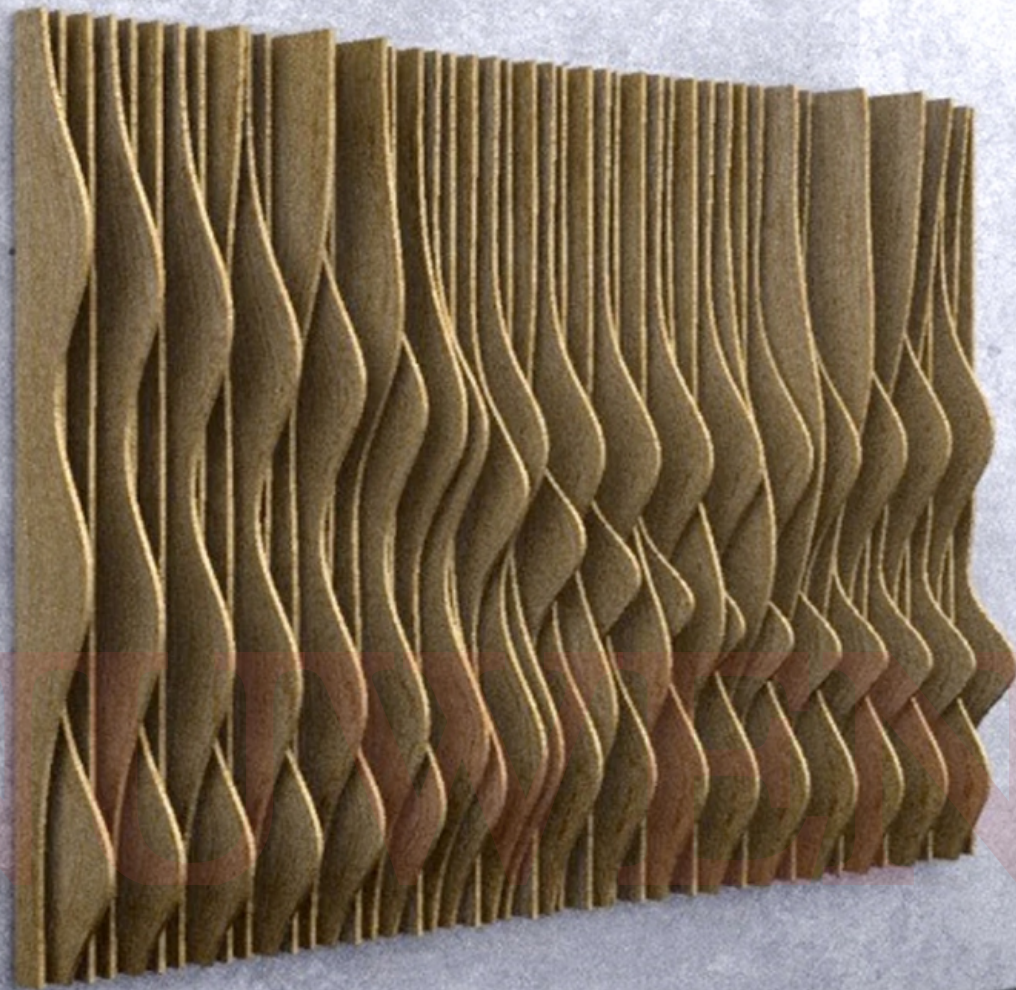

N215

PARAMETRIC WALL PANEL

Width : 3015mm
Height : 2000mm
Depth : 270mm
Material : Birch Ply
Thickness : 15mm
Also available in MDF/HDHMR