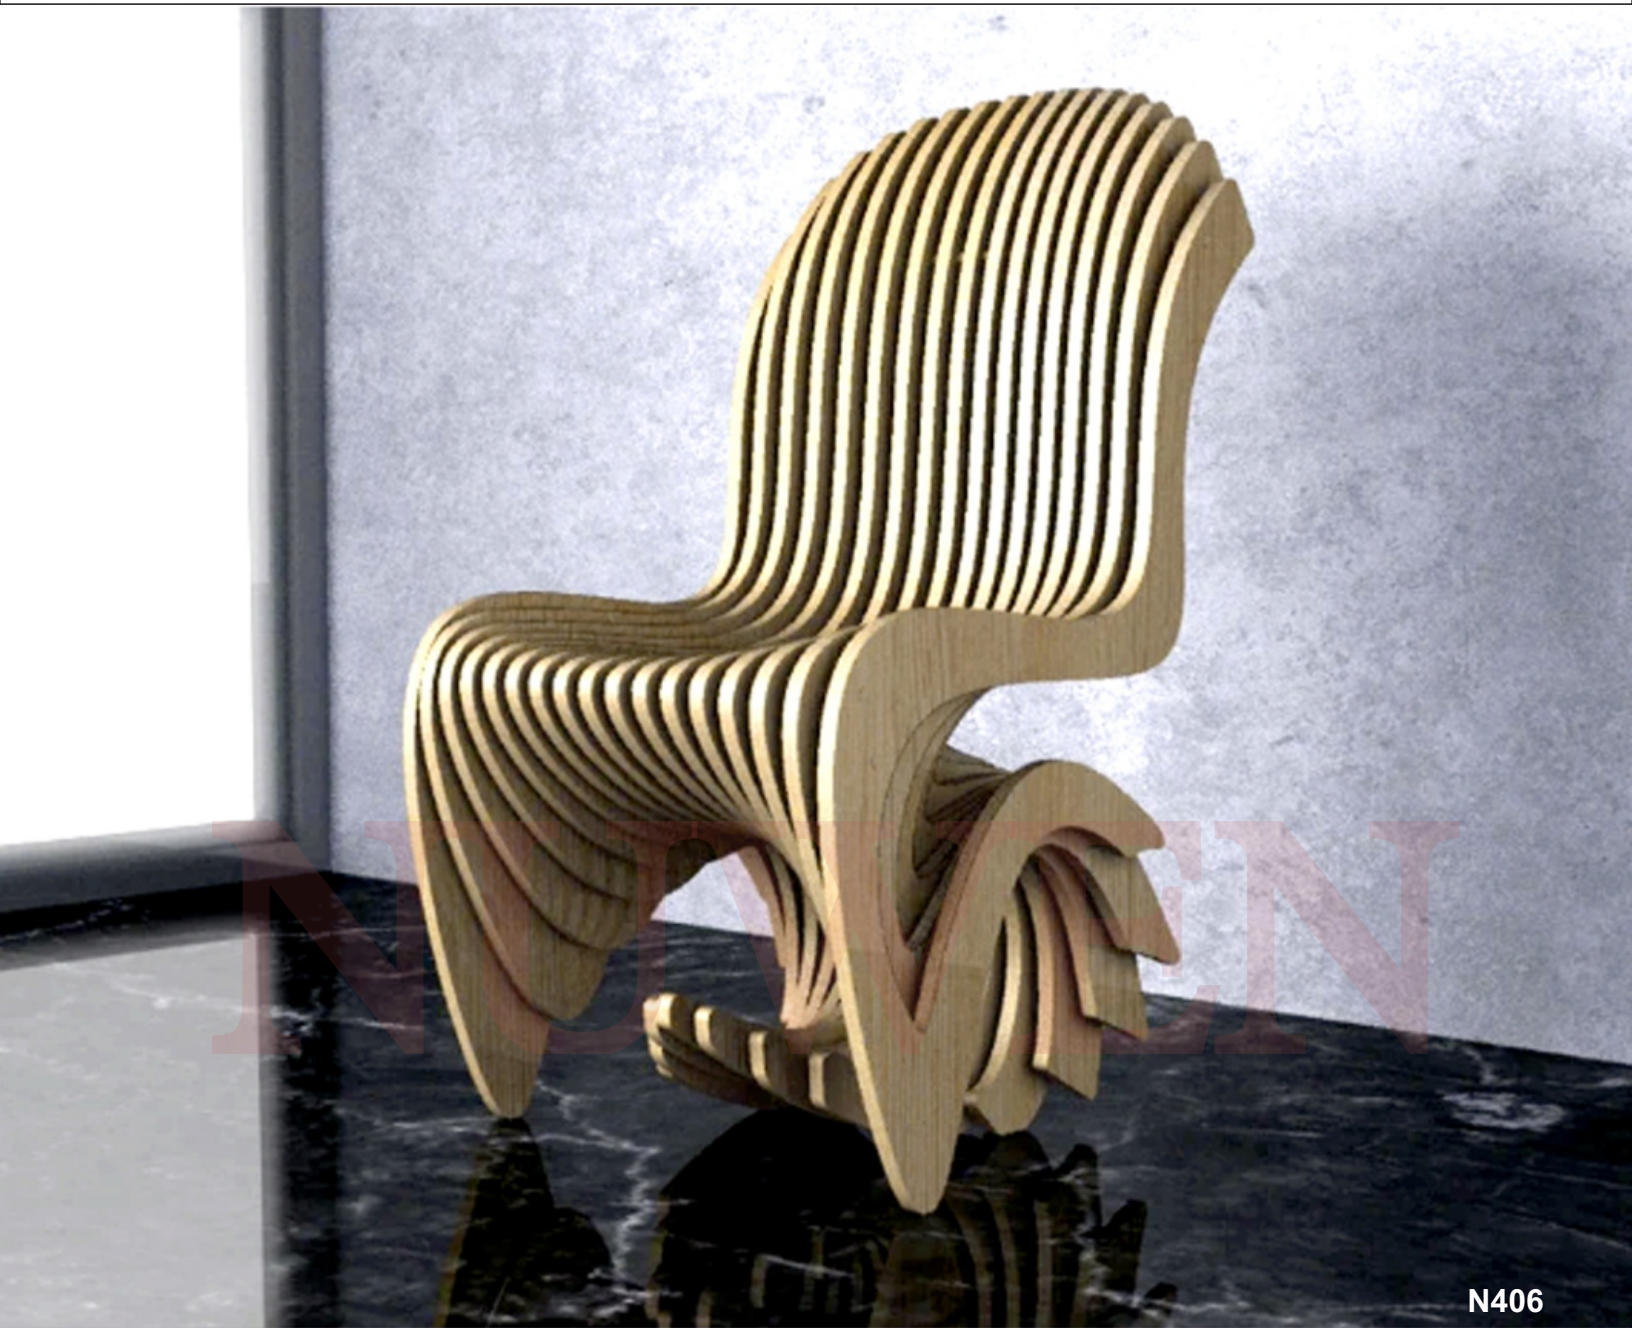

N404

PARAMETRIC FURNITURE

Width : 450mm
Height : 1140mm
Depth : 660mm
Material : Birch Ply
Thickness : 18mm
Also available in MDF/HDHMR

N405

PARAMETRIC FURNITURE

Width : 450mm
Height : 930mm
Depth : 520mm
Material : Birch Ply
Thickness : 18mm
Also available in MDF/HDHMR