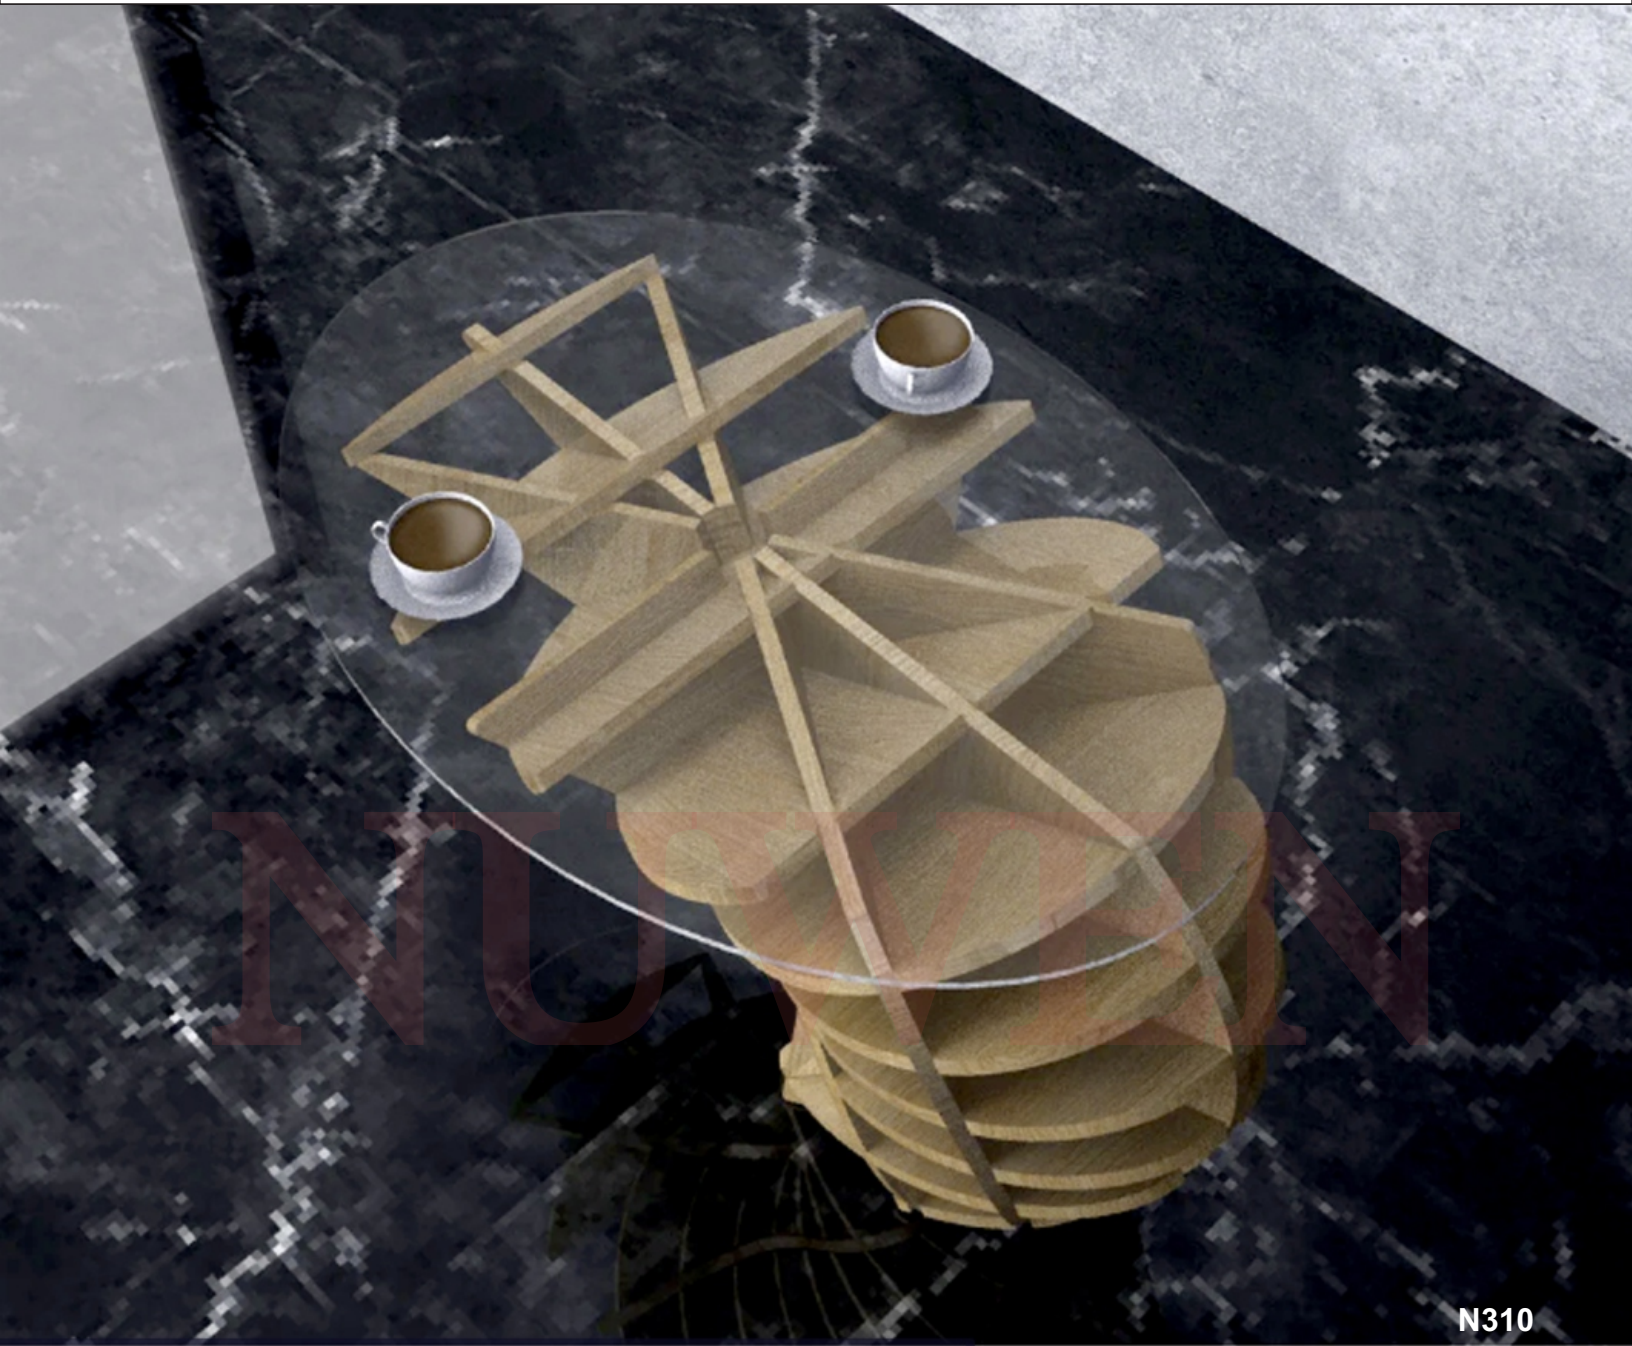

N310

PARAMETRIC COFFEE TABLE

Width	:	600mm
Height	:	410mm
Depth	:	370mm
Material	:	Birch Ply
Thickness	:	10mm
Also available in MDF/HDHMR