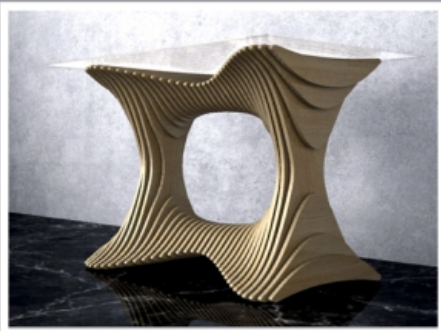

N304

PARAMETRIC COFFEE TABLE

Width : 1445mm
Height : 774mm
Depth : 725mm
Material : Birch Ply
Thickness : 18mm
Also available in MDF/HDHMR

N305

PARAMETRIC COFFEE TABLE

Width : 975mm
Height : 775mm
Depth : 800mm
Material : Birch Ply
Thickness : 18mm
Also available in MDF/HDHMR