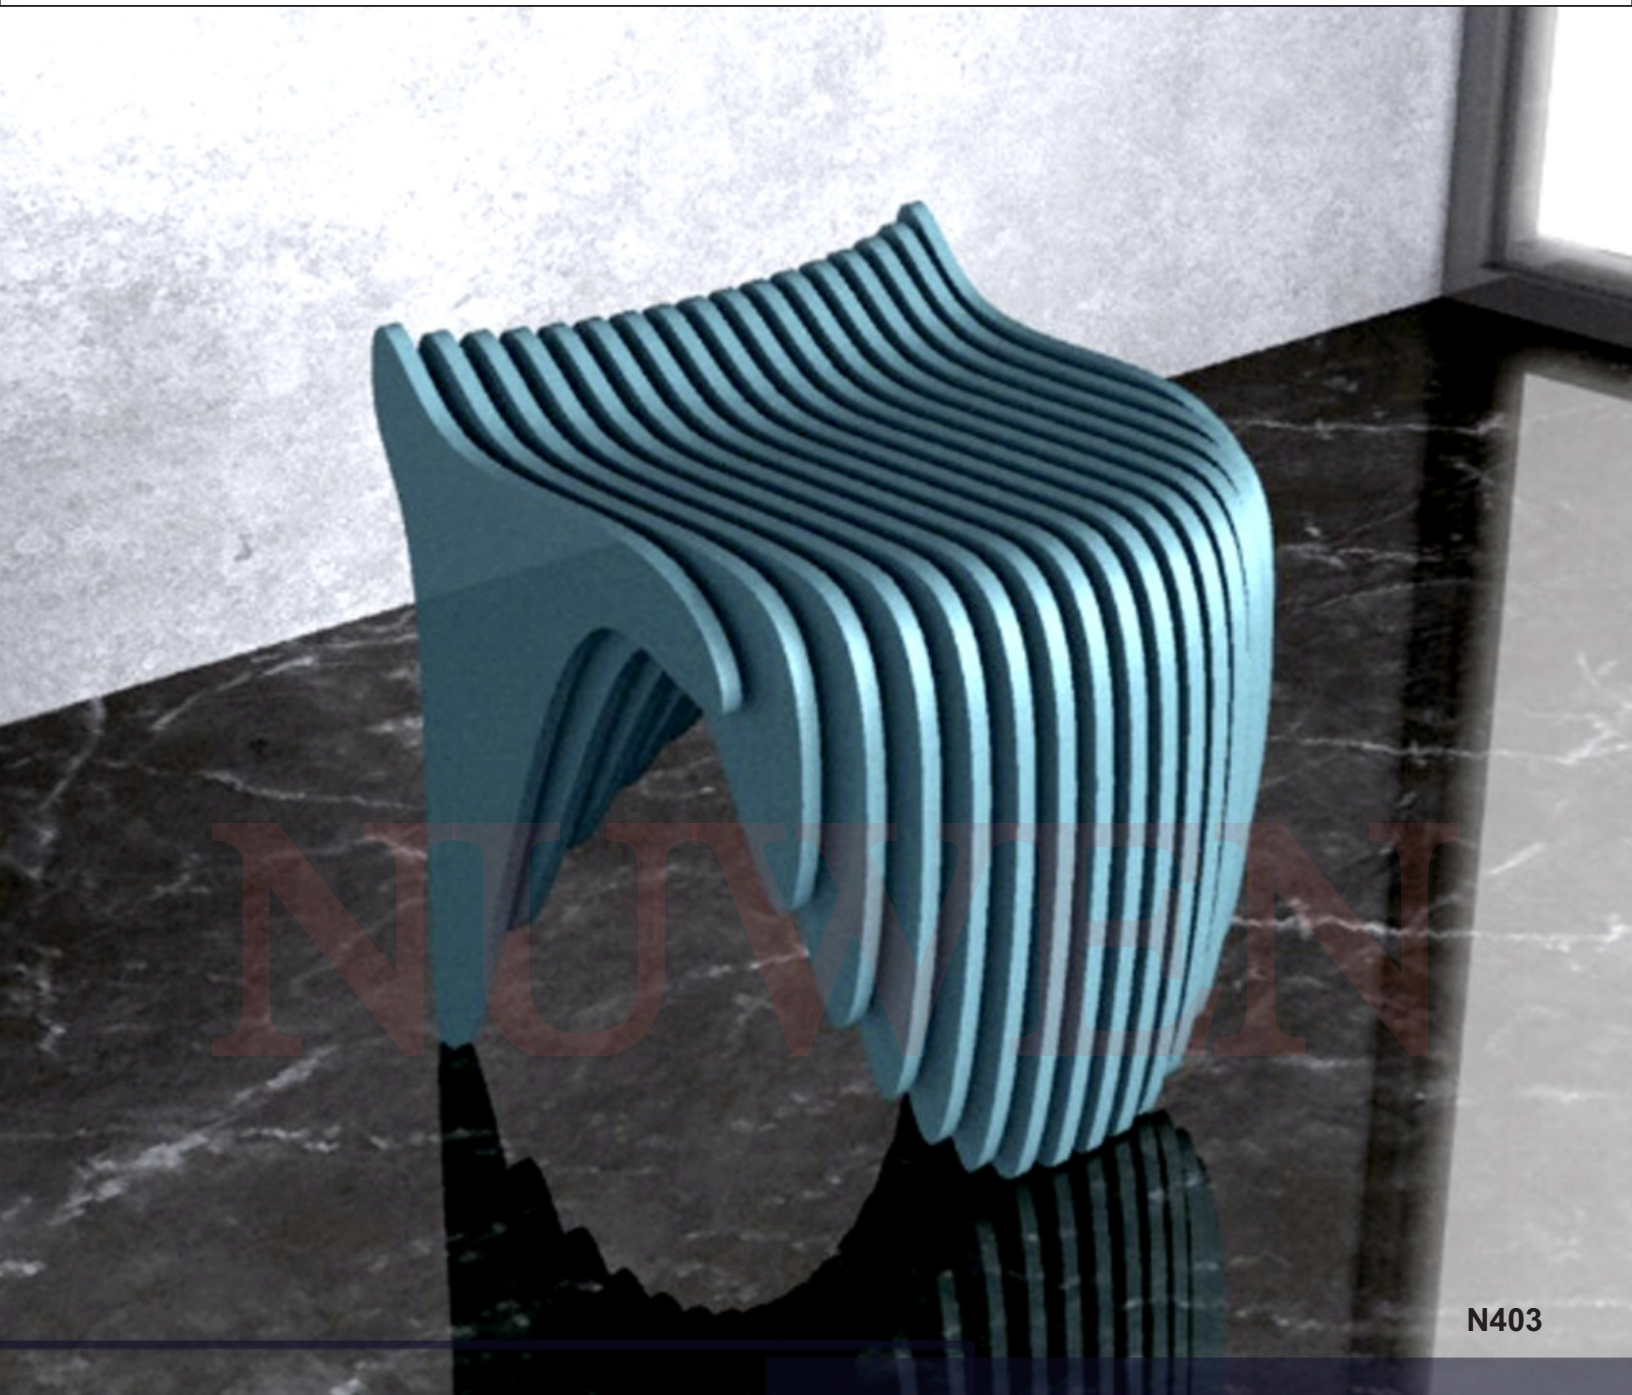

N403

PARAMETRIC FURNITURE

Width : 495mm
Height : 530mm
Depth : 485mm
Material : Birch Ply
Thickness : 15mm
Also available in MDF/HDHMR