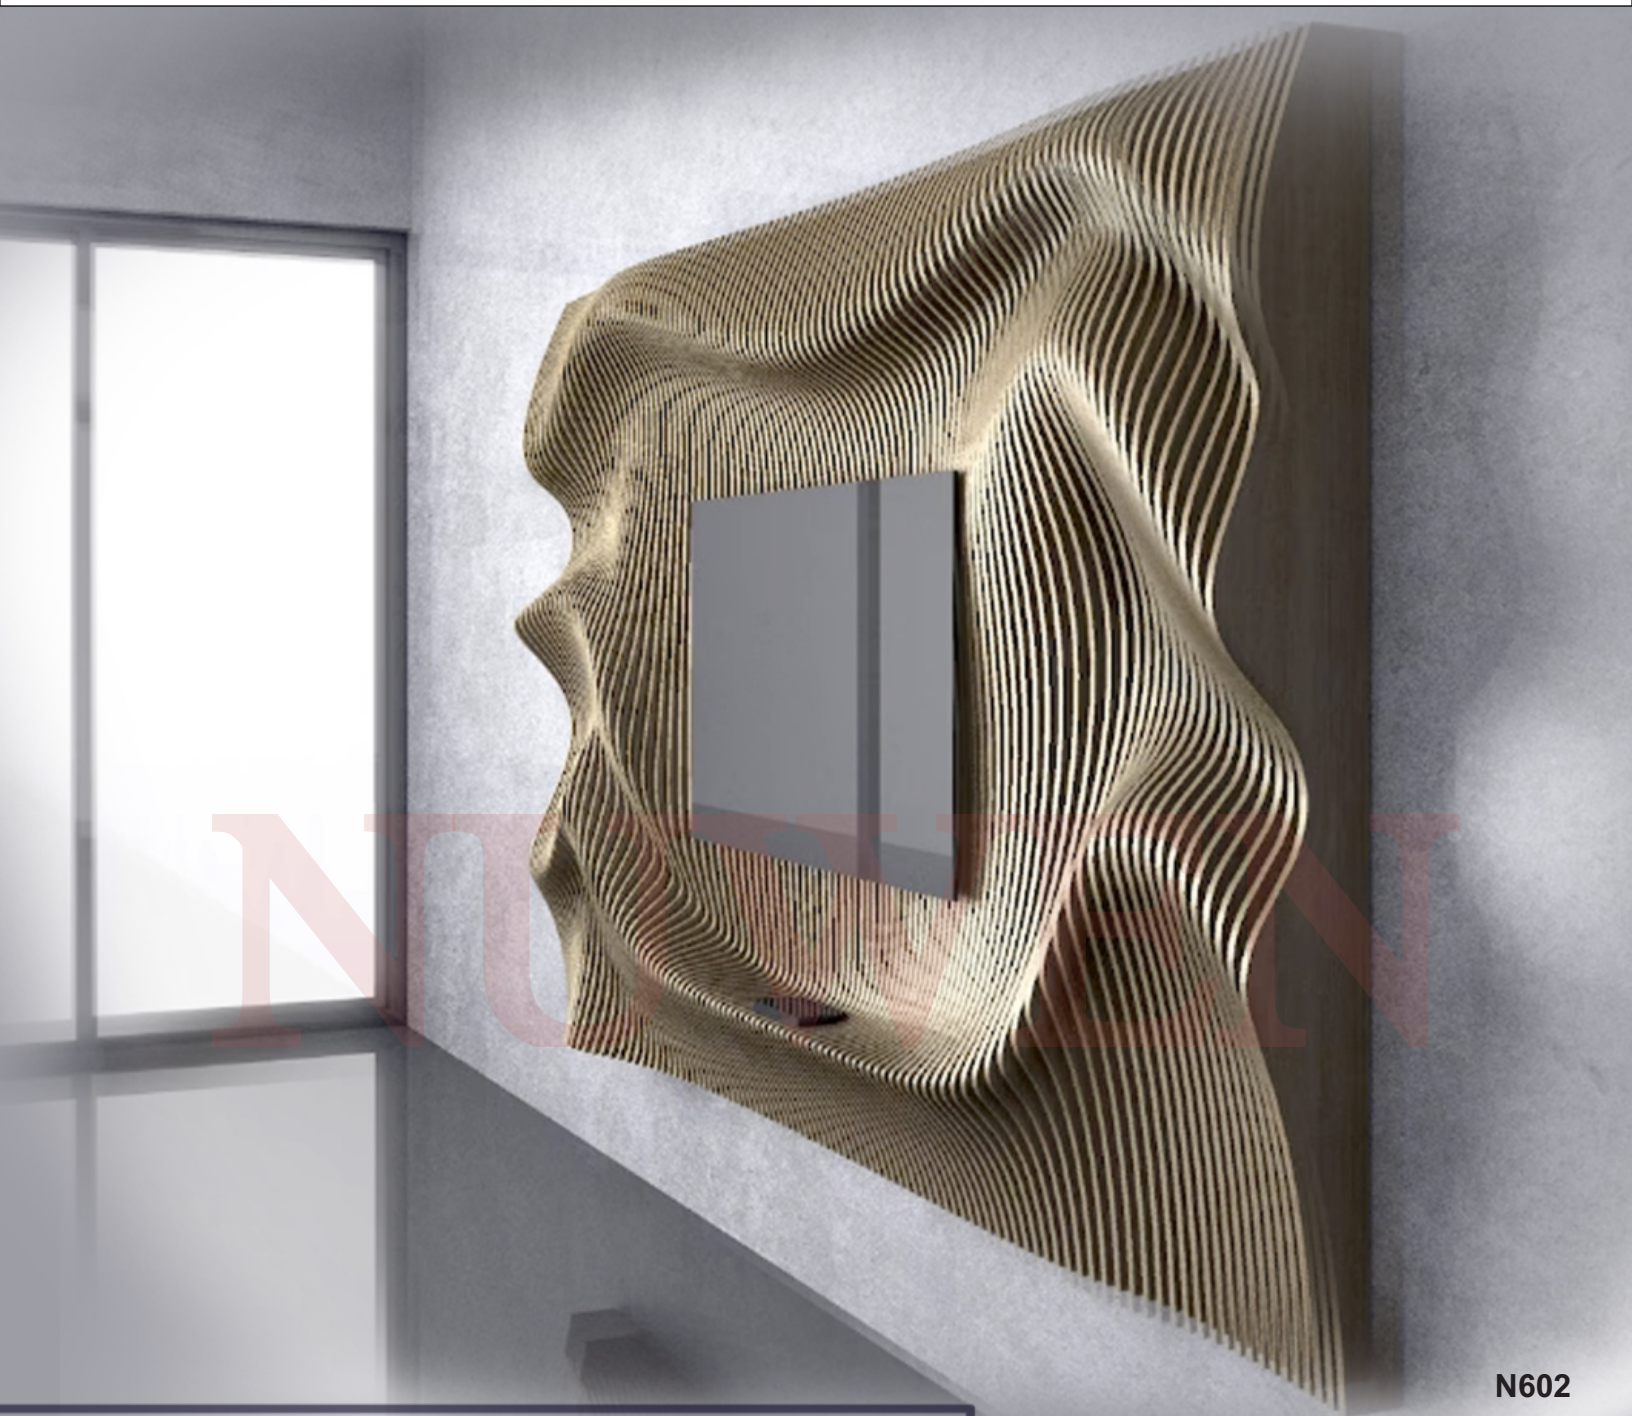

N602

PARAMETRIC TV UNIT

- **Width** : 3015mm
- **Height** : 1805mm
- **Depth** : 270mm
- **Material** : Birch Ply
- **Thickness** : 15mm

Also available in MDF/HDHMR