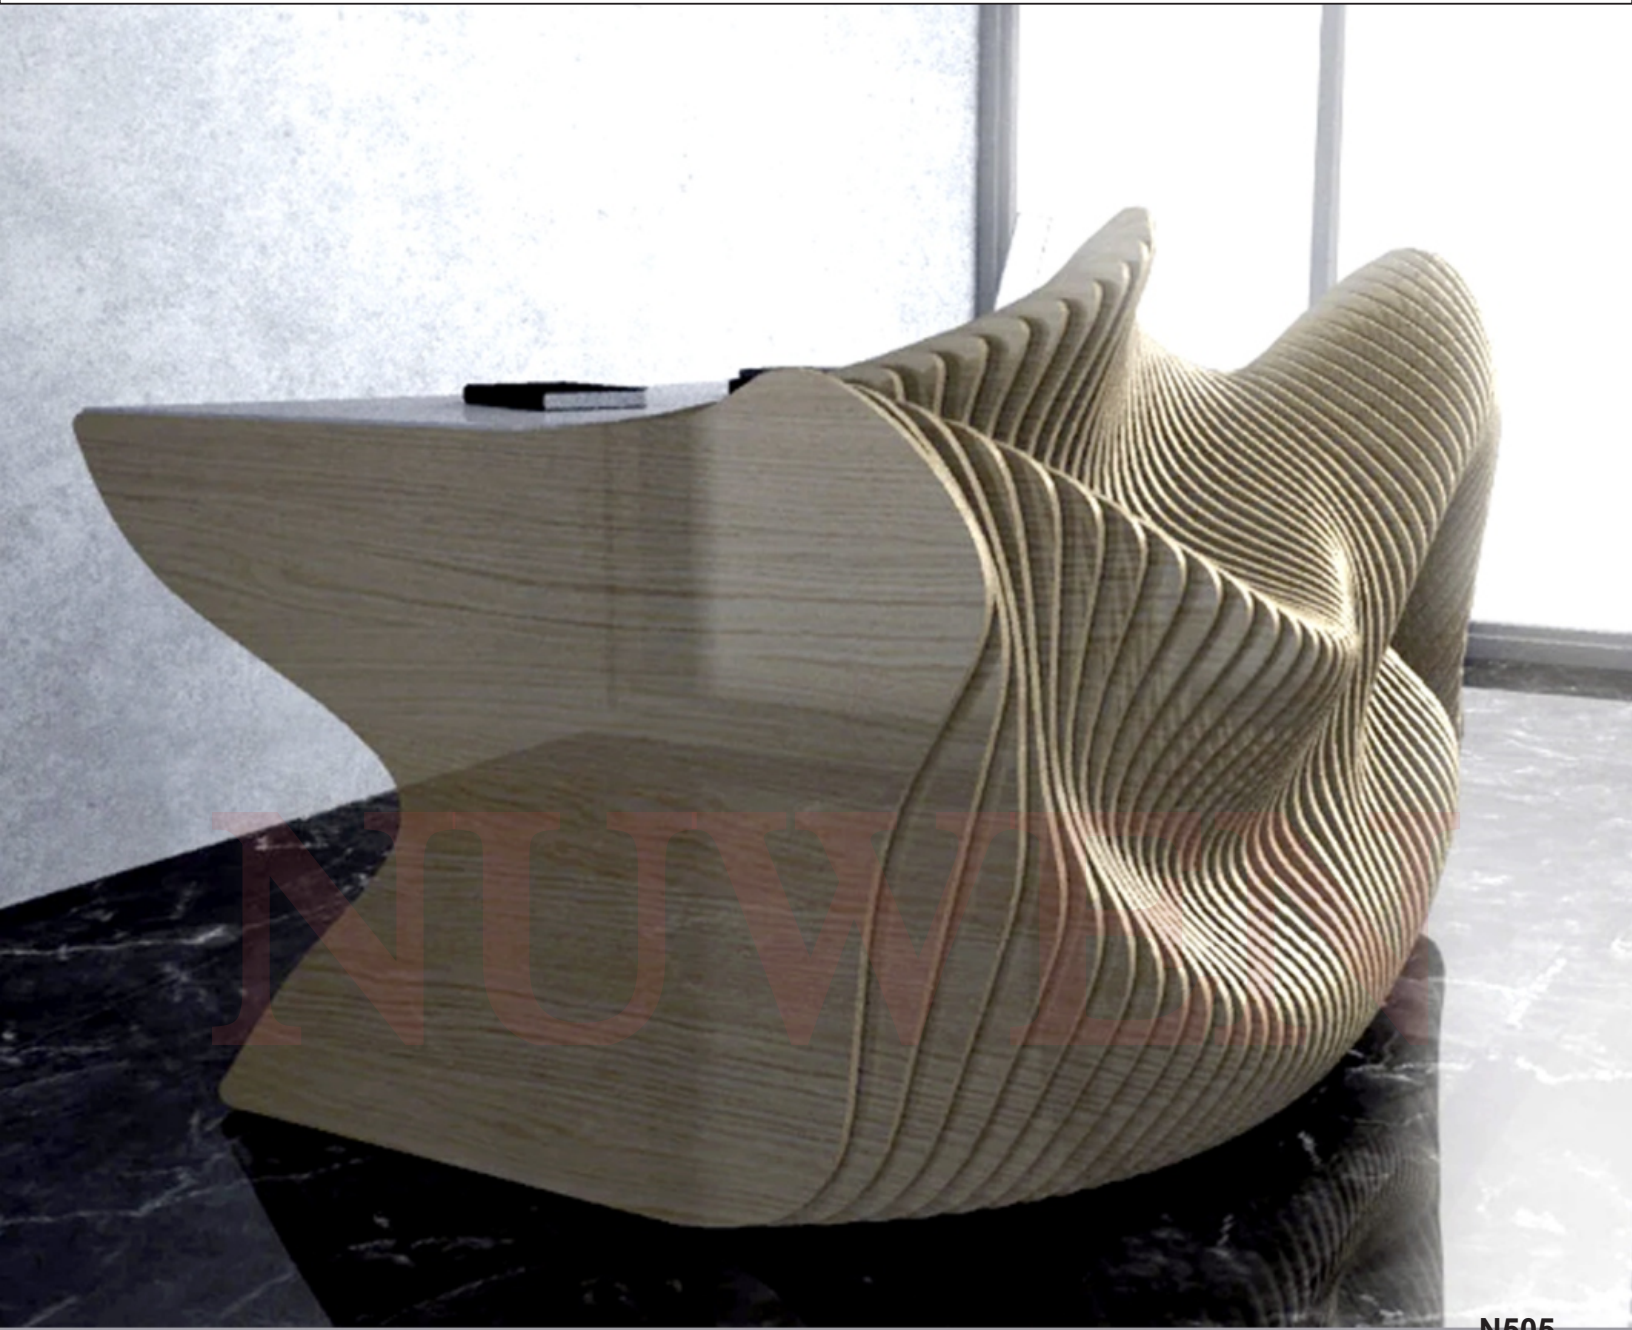

Also available in MDF/HDHMR

N504

PARAMETRIC OFFICE DESKS

Width : 1695mm
Height : 954mm
Depth : 1250mm
Material : Birch Ply
Thickness : 15mm

Also available in MDF/HDHMR

N505

PARAMETRIC OFFICE DESKS

Width	:	2394mm
Height	:	990mm
Depth	:	1000mm
Material	:	Birch Ply
Thickness	:	15mm
Also available in MDF/HDHMR		