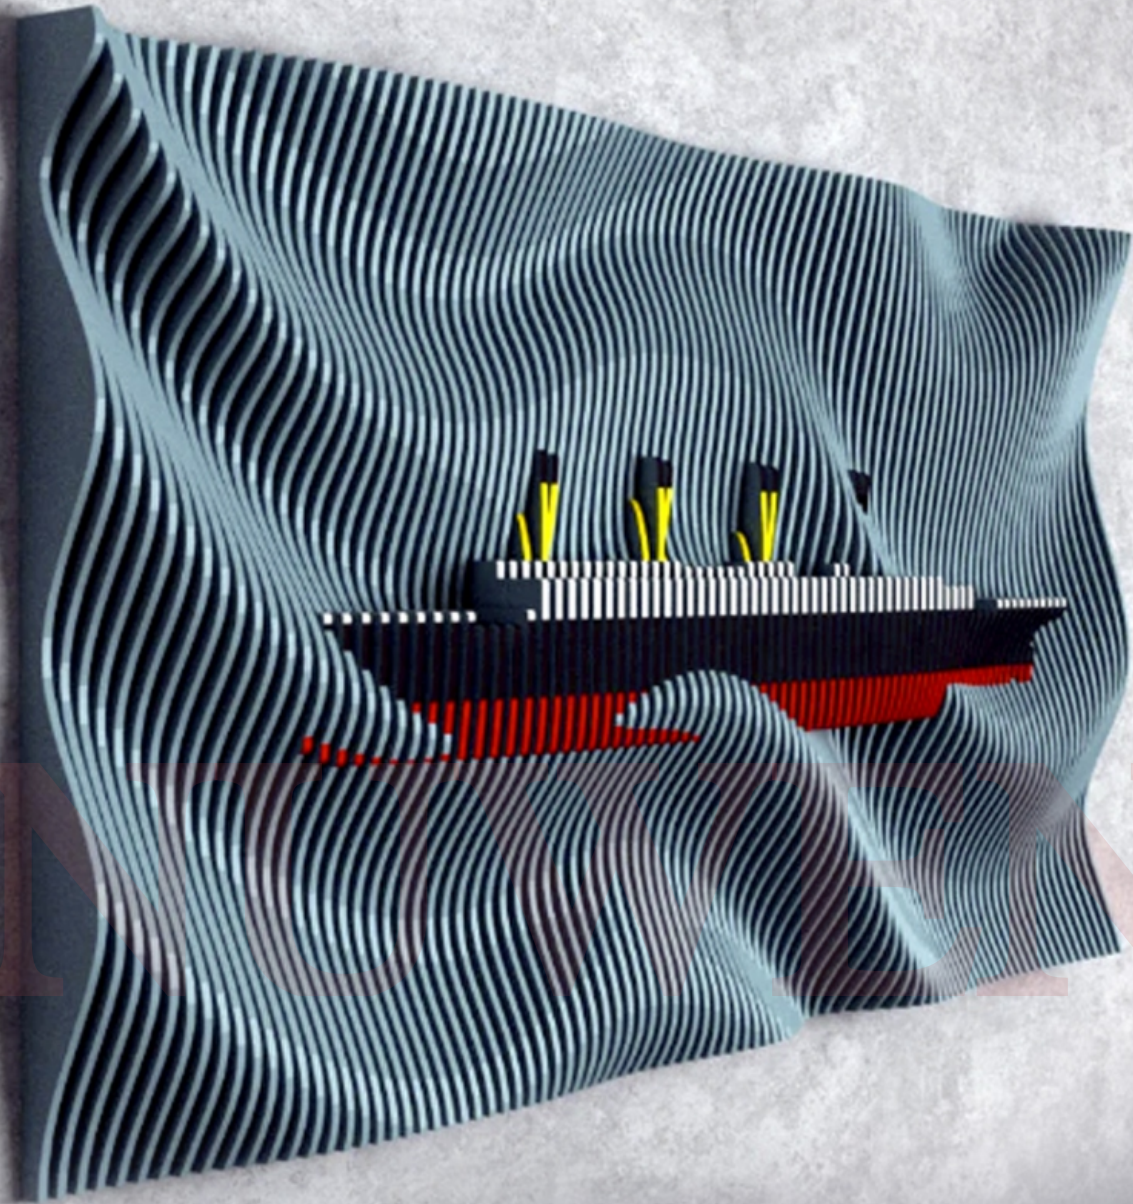

N234

PARAMETRIC WALL PANEL

- Width : 2000mm
 - Height : 1150mm
 - Depth : 190mm
 - Material : Birch Ply
 - Thickness : 20mm
- Also available in MDF/HDHMR

N235

PARAMETRIC WALL PANEL

Width : 1755mm
Height : 1780mm
Depth : 230mm
Material : Birch Ply
Thickness : 15mm
Also available in MDF/HDHMR