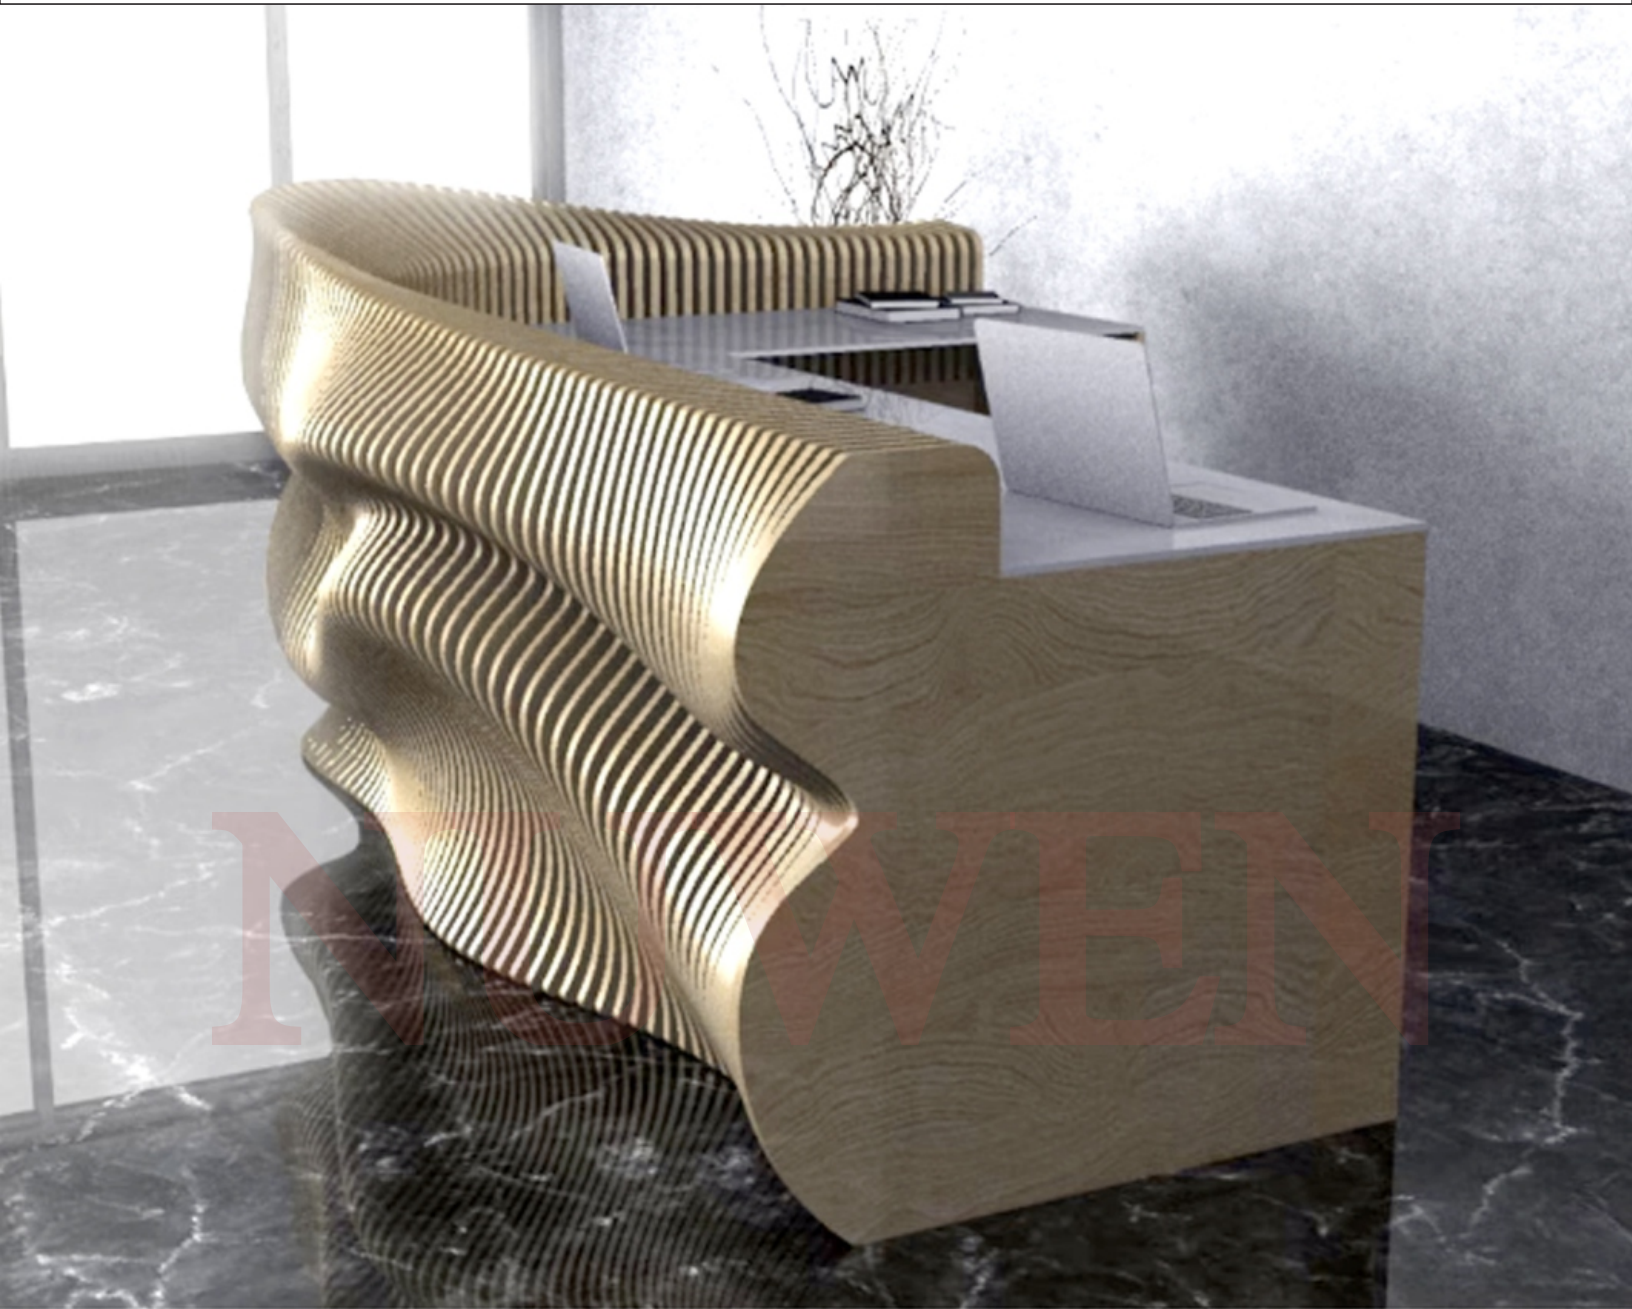

+86-18680577977

N312

PARAMETRIC COFFEE TABLE

Width : 1220mm
Height : 375mm
Depth : 455mm
Material : Birch Ply
Thickness : 15mm
Also available in MDF/HDHMR

N501

PARAMETRIC OFFICE DESKS

Width : 3006mm
Height : 1080mm
Depth : 1185mm
Material : Birch Ply
Thickness : 18mm
Also available in MDF/HDHMR