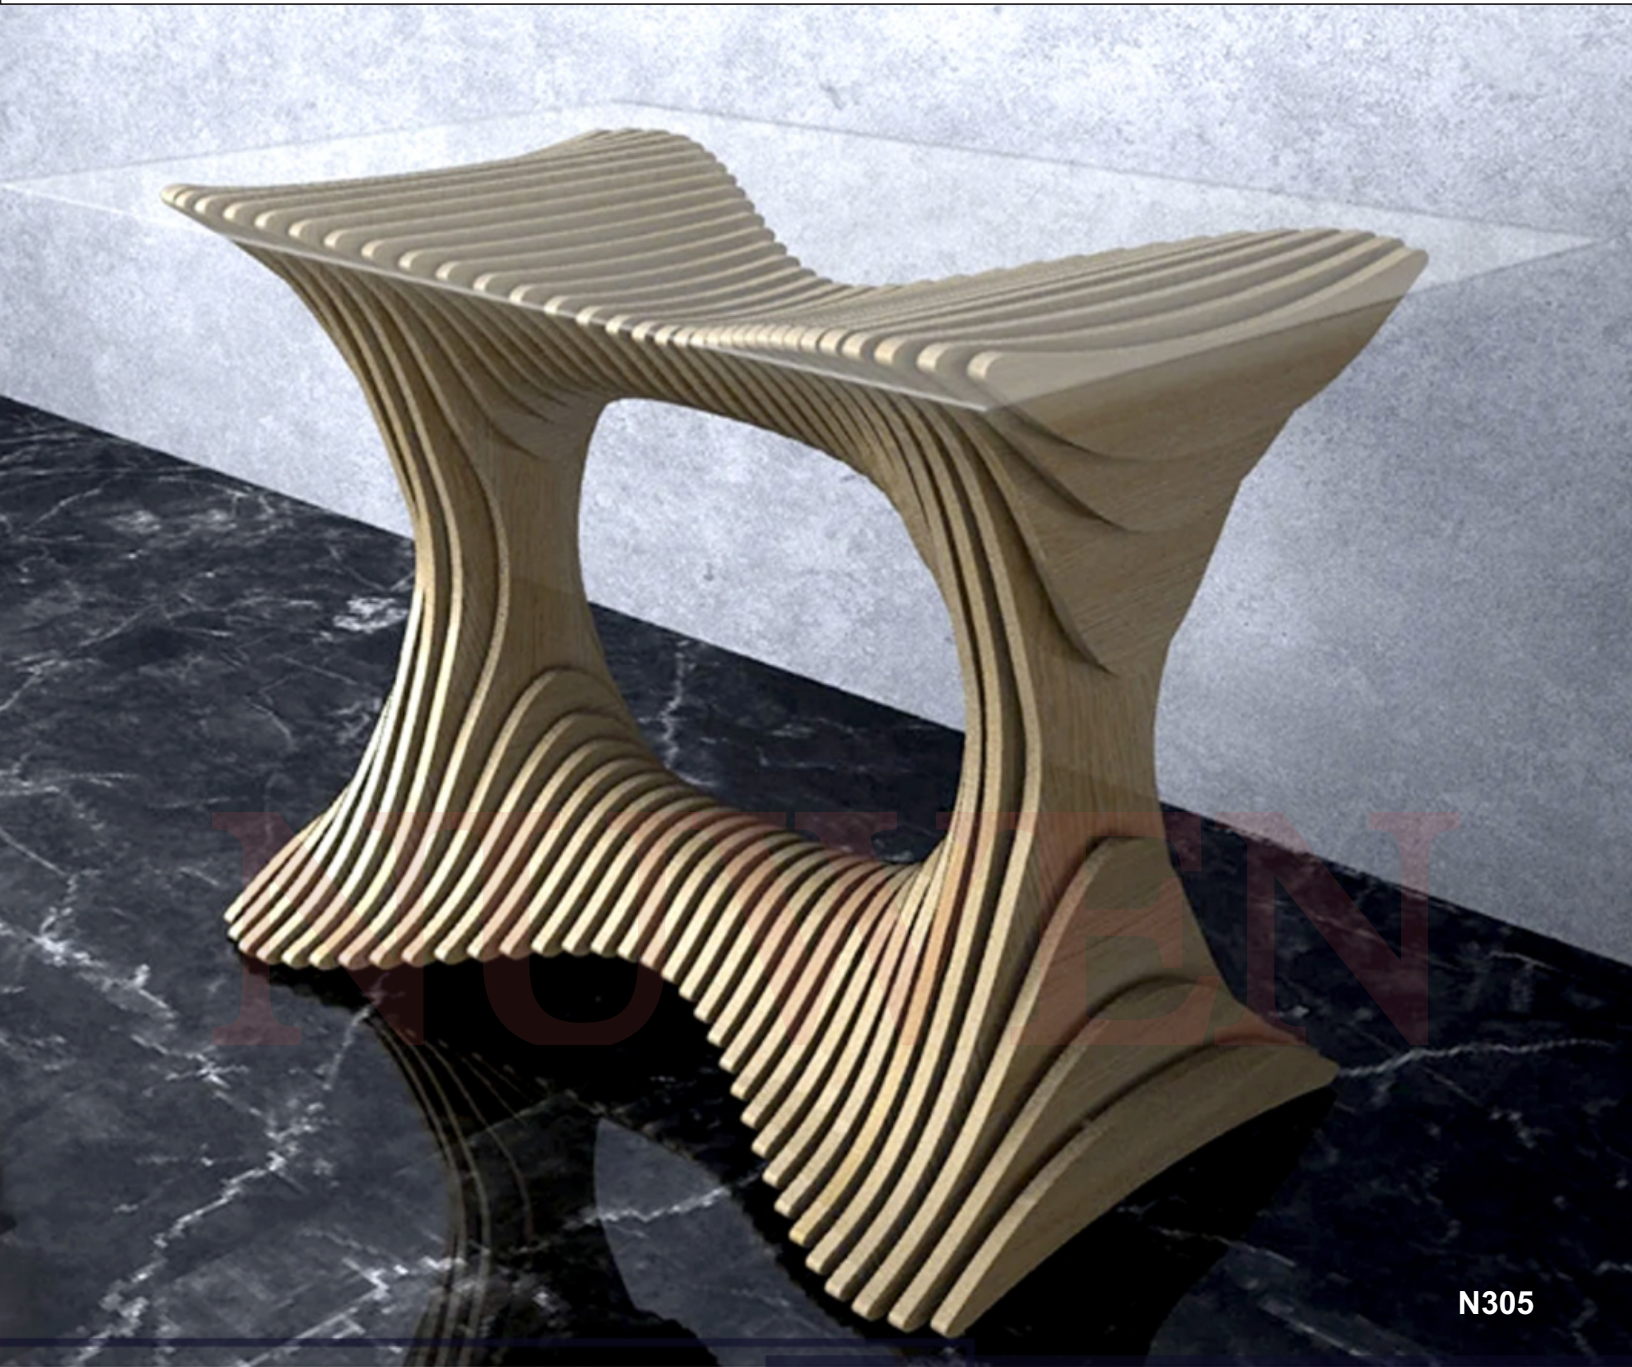

N305

PARAMETRIC COFFEE TABLE

Width : 975mm
Height : 775mm
Depth : 800mm
Material : Birch Ply
Thickness : 18mm
Also available in MDF/HDHMR