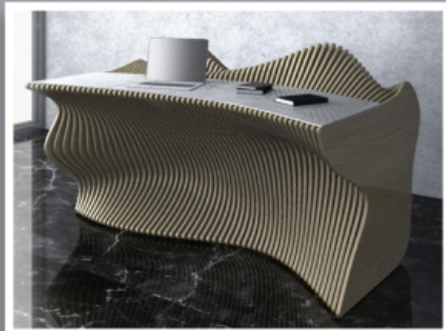

Also available in MDF/HDHMR

N504

PARAMETRIC OFFICE DESKS

Width : 1695mm
Height : 954mm
Depth : 1250mm
Material : Birch Ply
Thickness : 15mm

Also available in MDF/HDHMR

N505

PARAMETRIC OFFICE DESKS

Width	:	2394mm
Height	:	990mm
Depth	:	1000mm
Material	:	Birch Ply
Thickness	:	15mm
Also available in MDF/HDHMR		