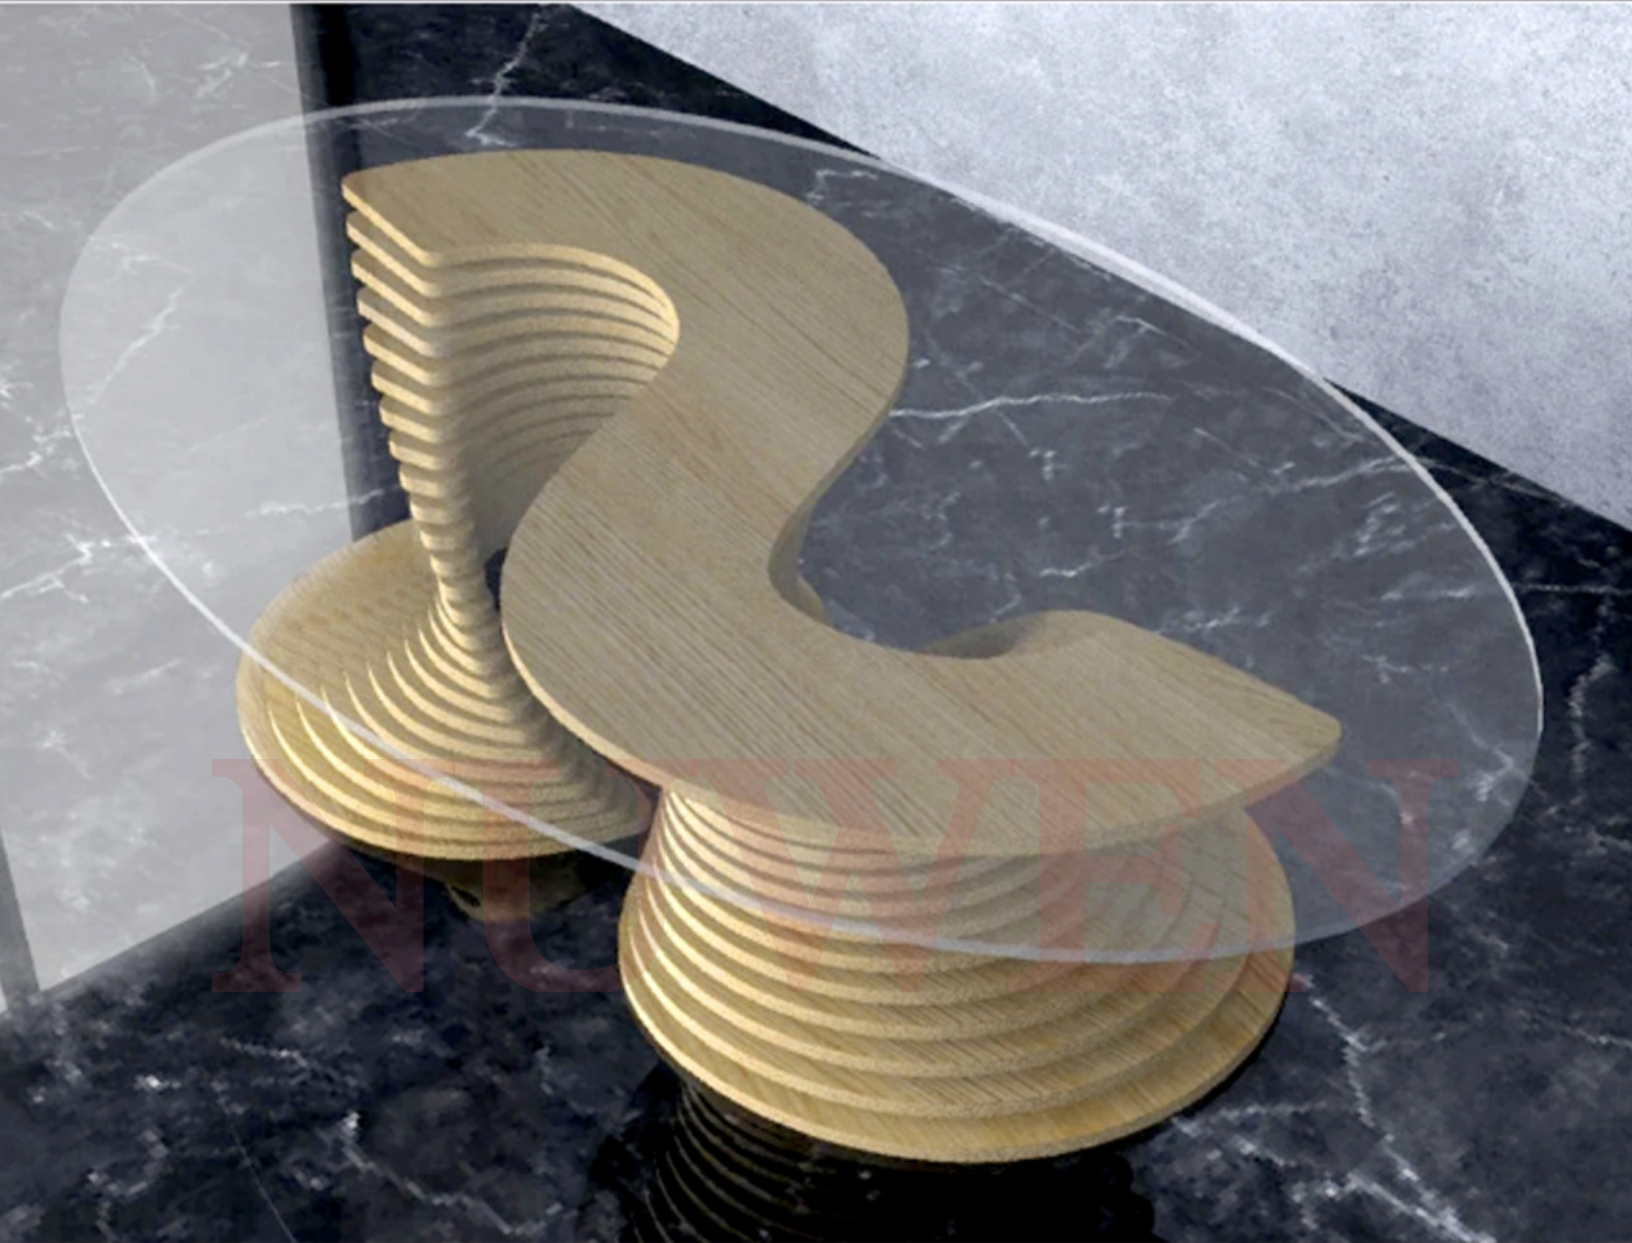

N312

PARAMETRIC COFFEE TABLE

Width : 1220mm
Height : 375mm
Depth : 455mm
Material : Birch Ply
Thickness : 15mm
Also available in MDF/HDHMR