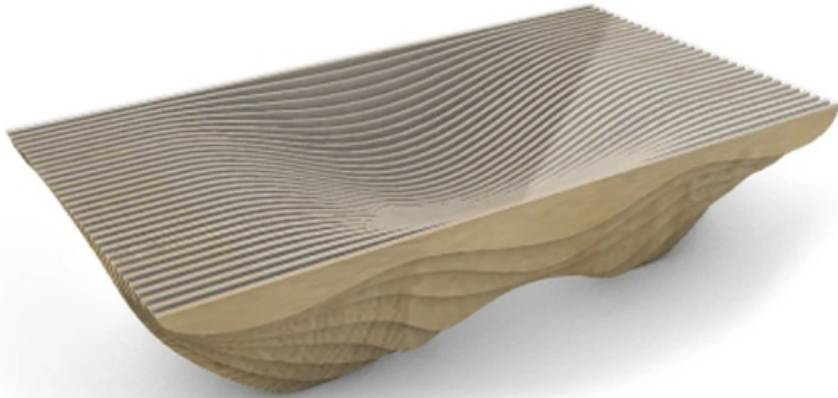

N304

PARAMETRIC COFFEE TABLE

Width : 1445mm
Height : 774mm
Depth : 725mm
Material : Birch Ply
Thickness : 18mm
Also available in MDF/HDHMR

N305

PARAMETRIC COFFEE TABLE

Width : 975mm
Height : 775mm
Depth : 800mm
Material : Birch Ply
Thickness : 18mm
Also available in MDF/HDHMR