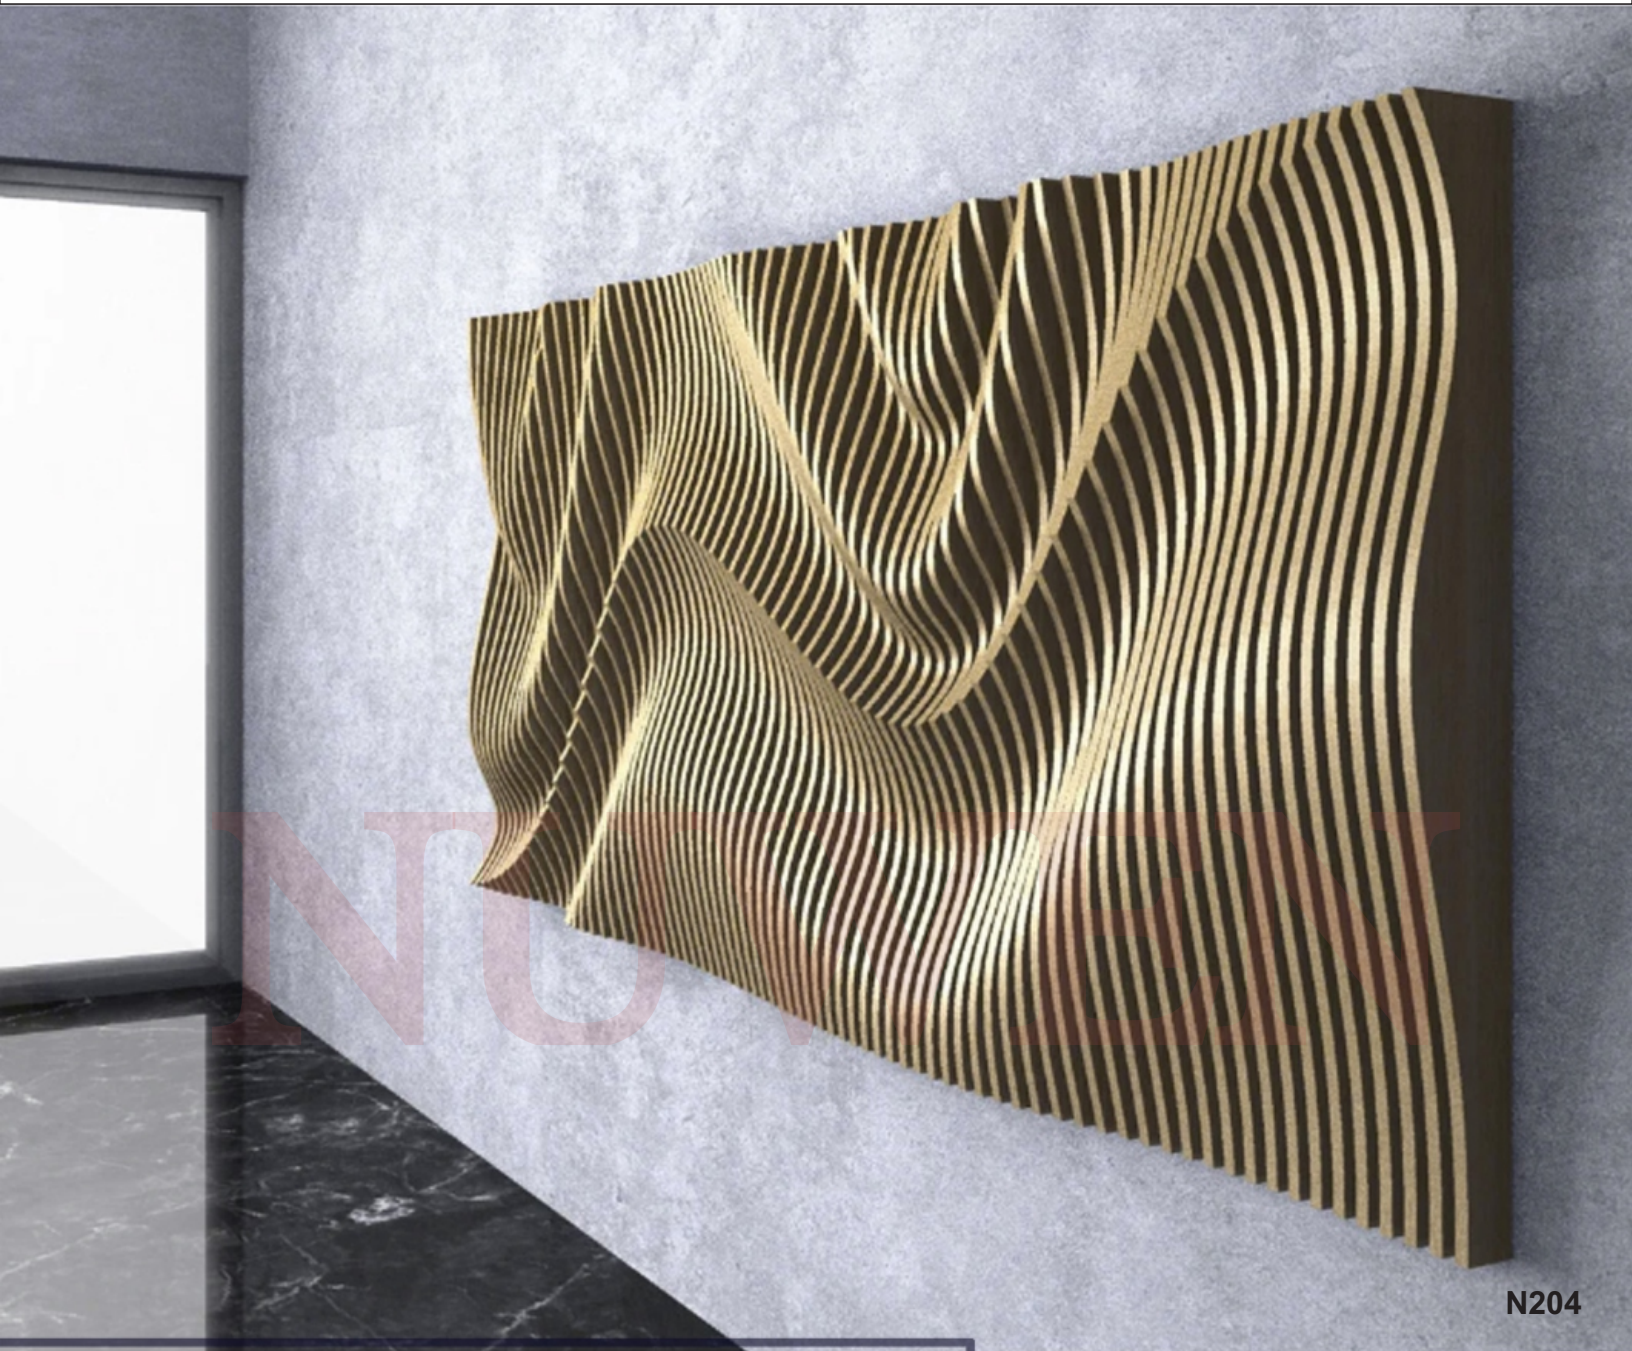

N202

PARAMETRIC WALL PANEL

Width	:	2970mm
Height	:	2400mm
Depth	:	300mm
Material	:	Birch Ply
Thickness	:	18mm
Also available in MDF/HDHMR		

N203

PARAMETRIC WALL PANEL

Width : 1815mm
Height : 1235mm
Depth : 125mm
Material : Birch Ply
Thickness : 10mm
Also available in MDF/HDHMR