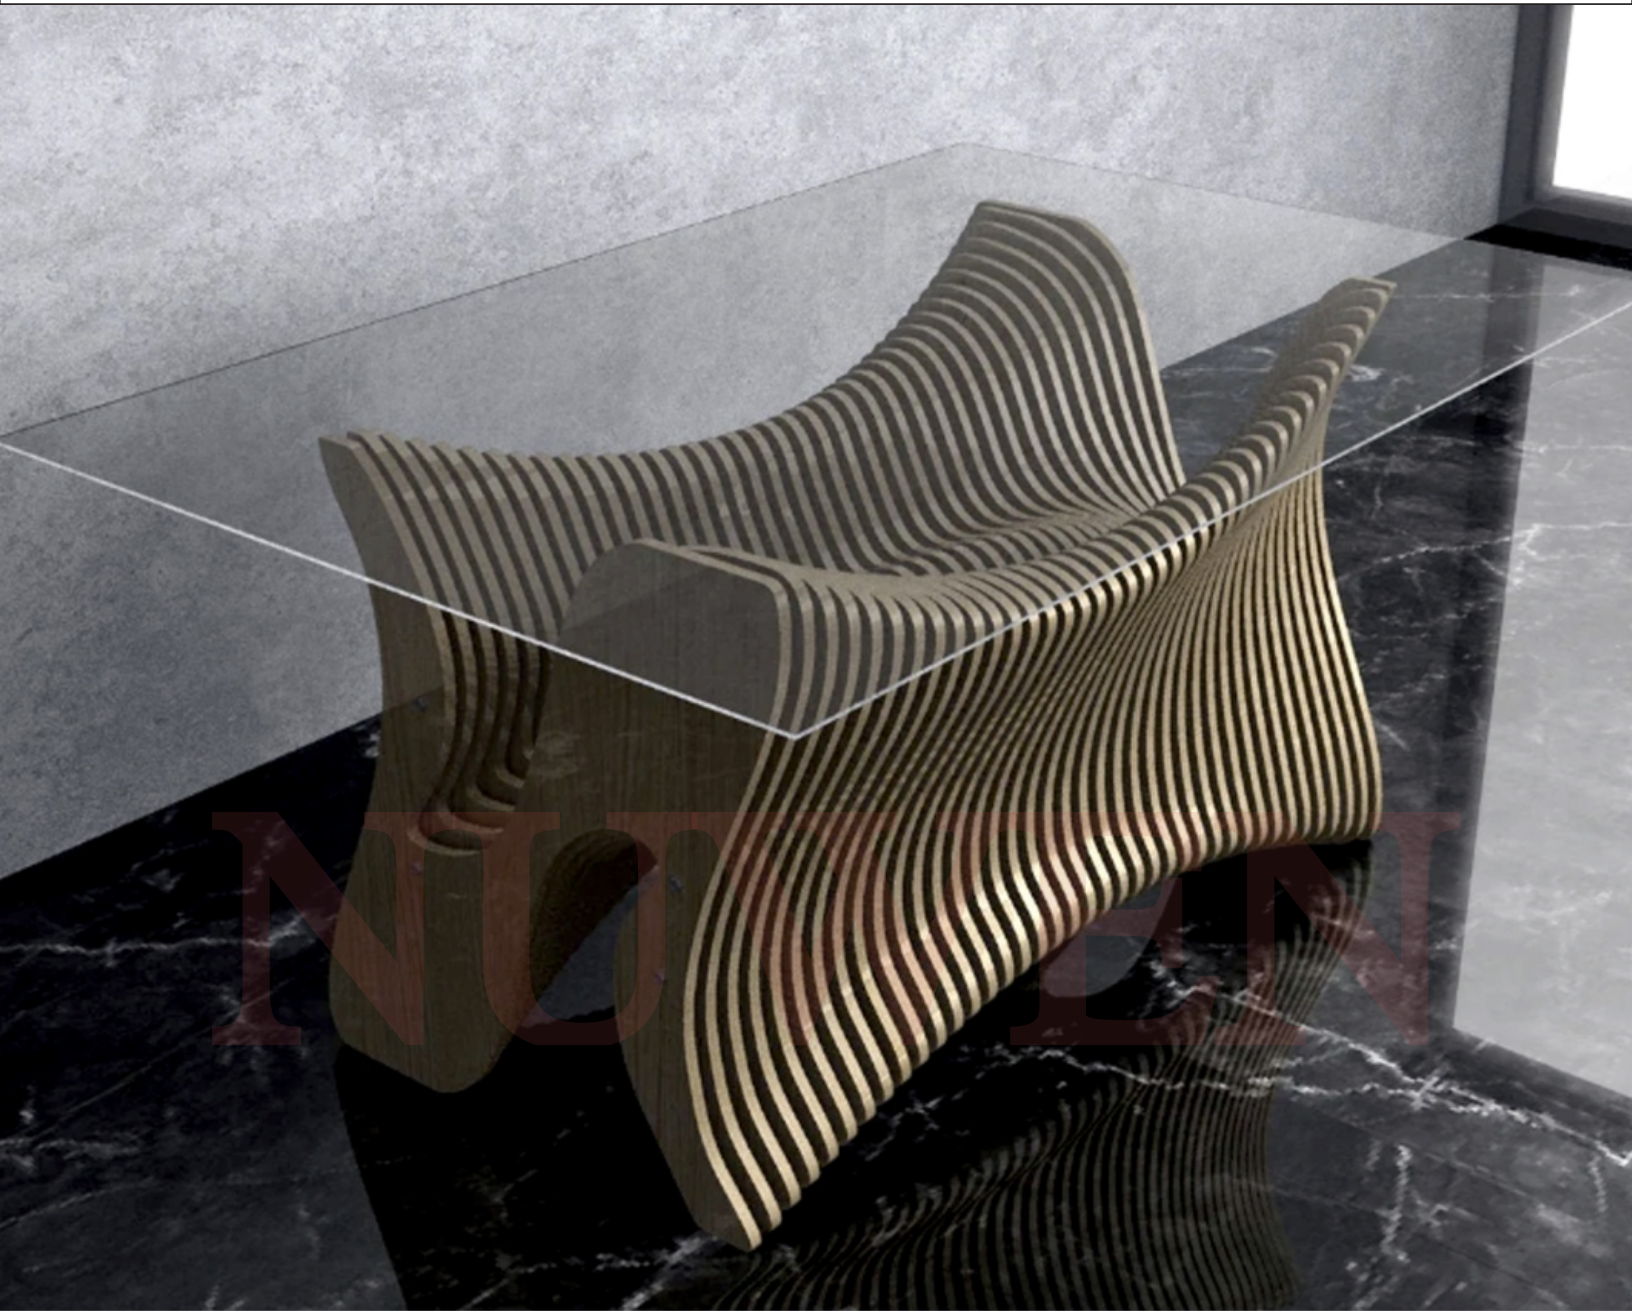

N424

PARAMETRIC FURNITURE

Width : 2896mm
Height : 950mm
Depth : 800mm
Material : Birch Ply
Thickness : 16mm
Also available in MDF/HDHMR

N301

PARAMETRIC COFFEE TABLE

Width : 2970mm
Height : 760mm
Depth : 840mm
Material : Birch Ply
Thickness : 18mm
Also available in MDF/HDHMR