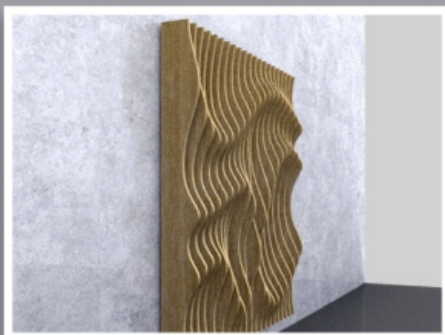

N220

PARAMETRIC WALL PANEL

Width : 1935mm
Height : 1220mm
Depth : 140mm
Material : Birch Ply
Thickness : 15mm
Also available in MDF/HDHMR

N221

PARAMETRIC WALL PANEL

Width : 1520mm
Height : 1500mm
Depth : 185mm
Material : Birch Ply
Thickness : 20mm
Also available in MDF/HDHMR