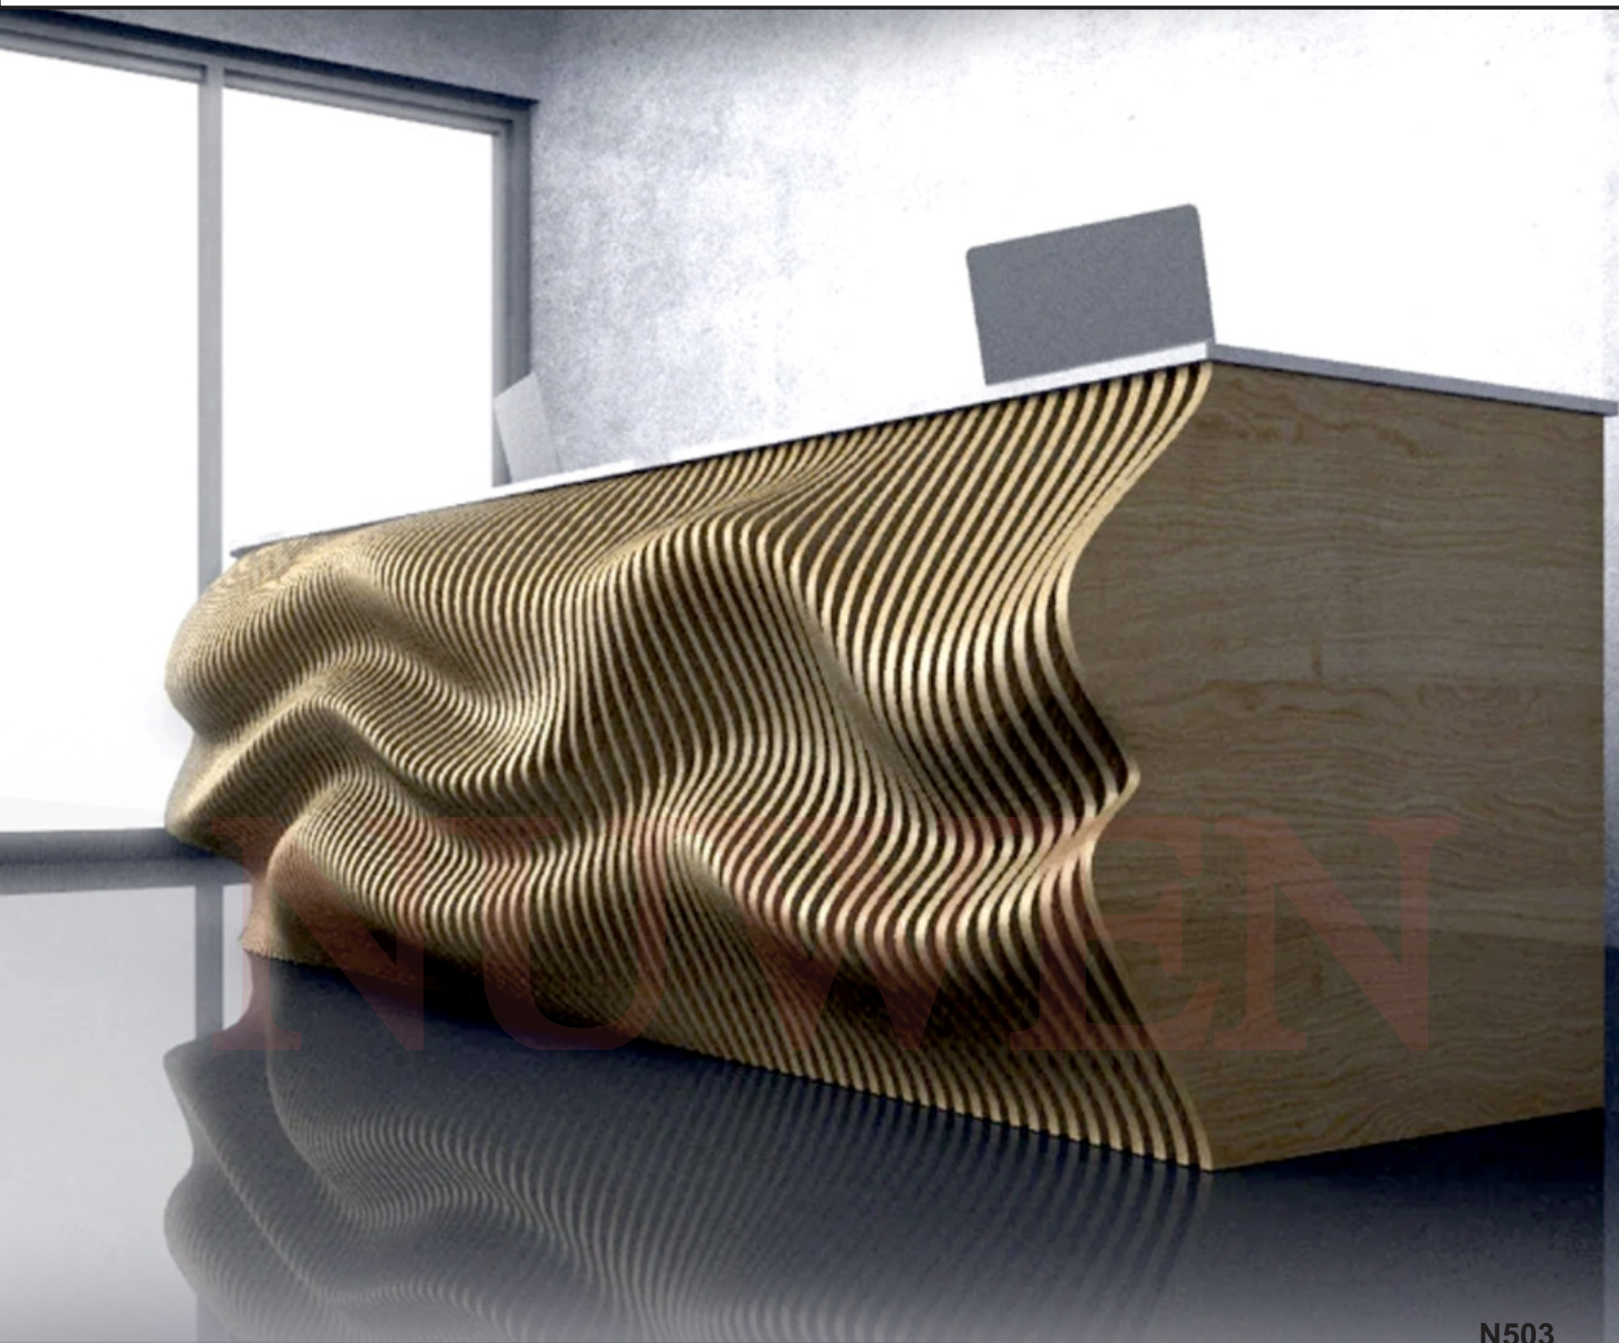

N503

PARAMETRIC OFFICE DESKS

Width	:	3130mm
Height	:	760mm
Depth	:	2015mm
Material	:	Birch Ply
Thickness	:	15mm

Also available in MDF/HDHMR