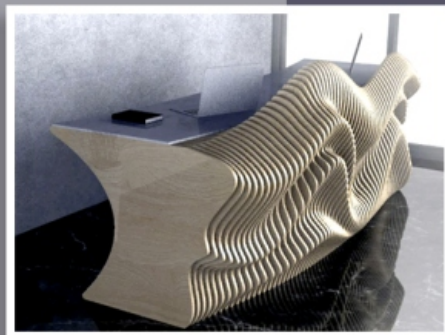

PARAMETRIC OFFICE DESKS

Width	:	1640mm
Height	:	954mm
Depth	:	1080mm
Material	:	Birch Ply
Thickness	:	15mm
Also available in MDF/HDHMR