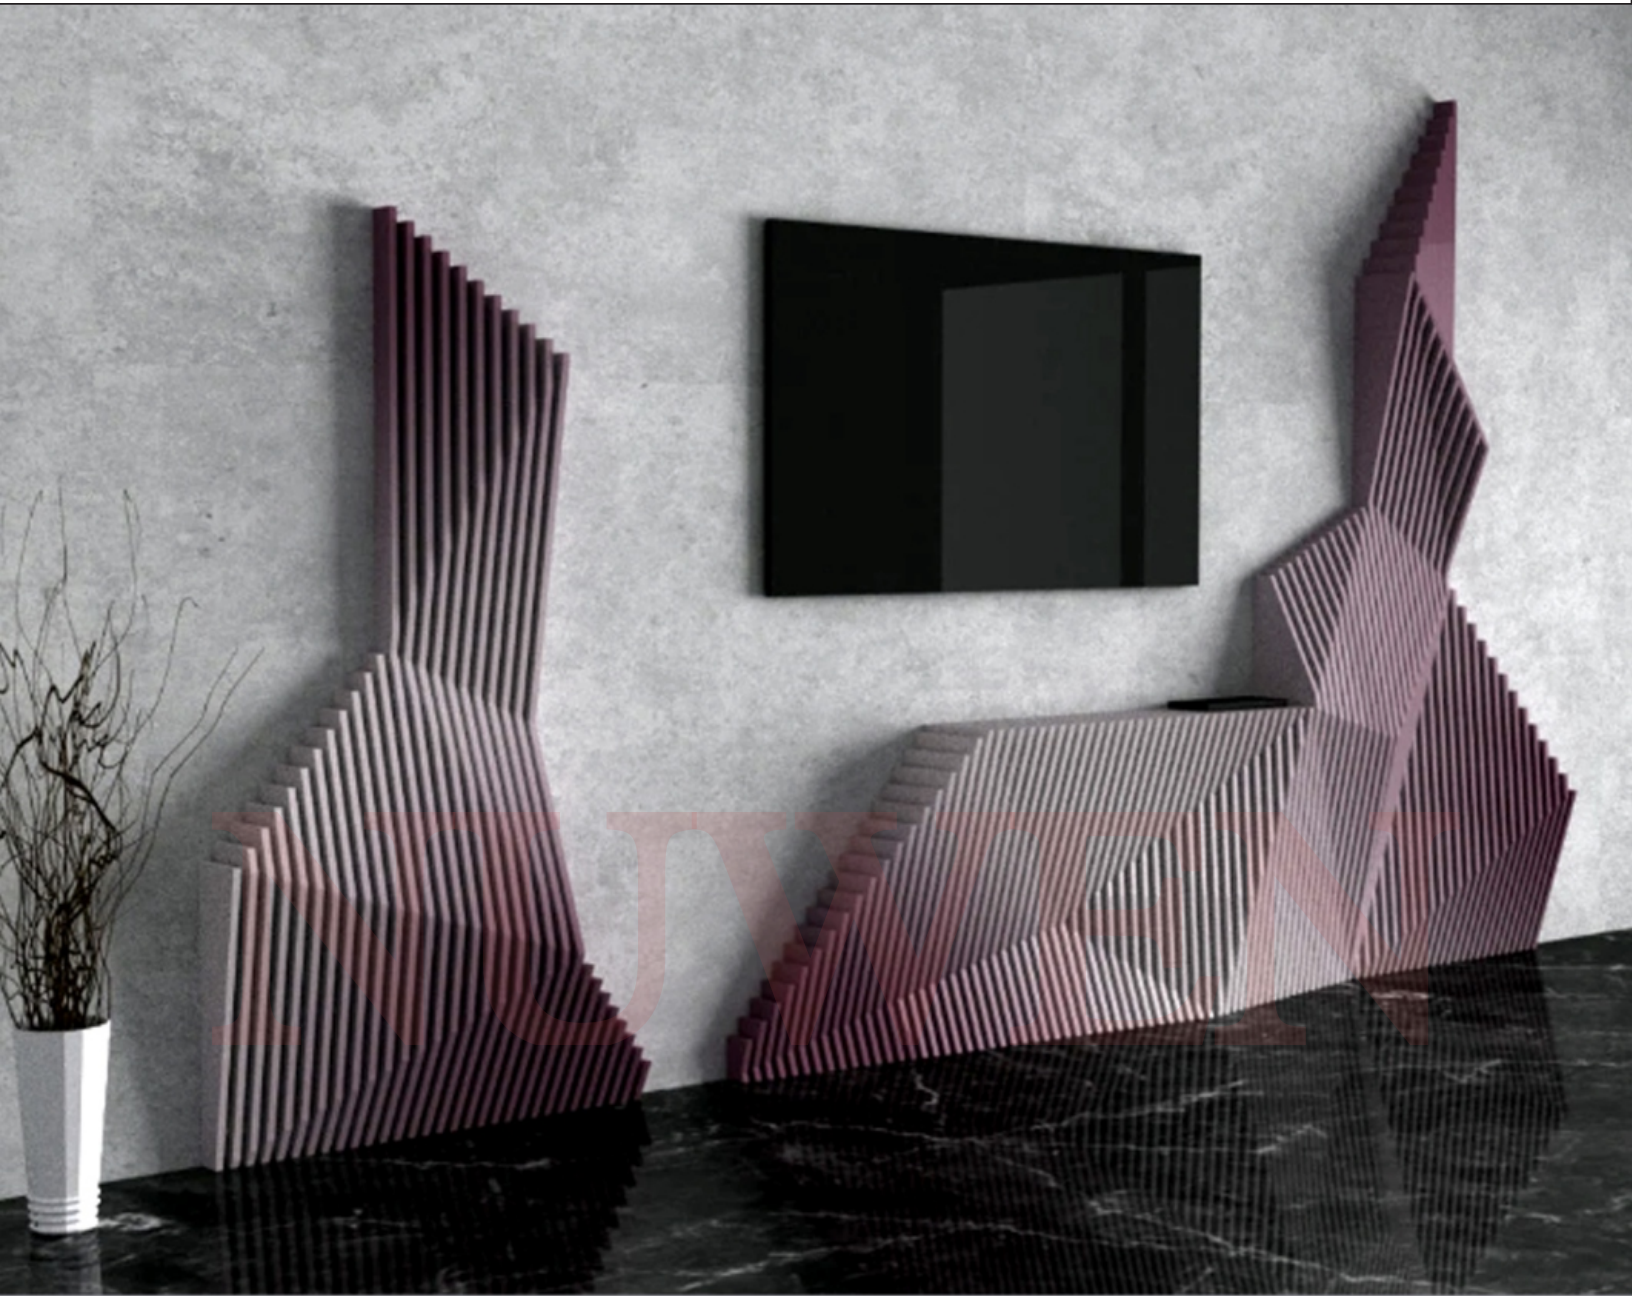

N605

PARAMETRIC TV UNIT

Width : 3375mm
Height : 2400mm
Depth : 210mm
Material : Birch Ply
Thickness : 15mm
Also available in MDF/HDHMR

N606

PARAMETRIC TV UNIT

Width : 1995mm
Height : 2400mm
Depth : 120mm
Material : Birch Ply
Thickness : 15mm
Also available in MDF/HDHMR