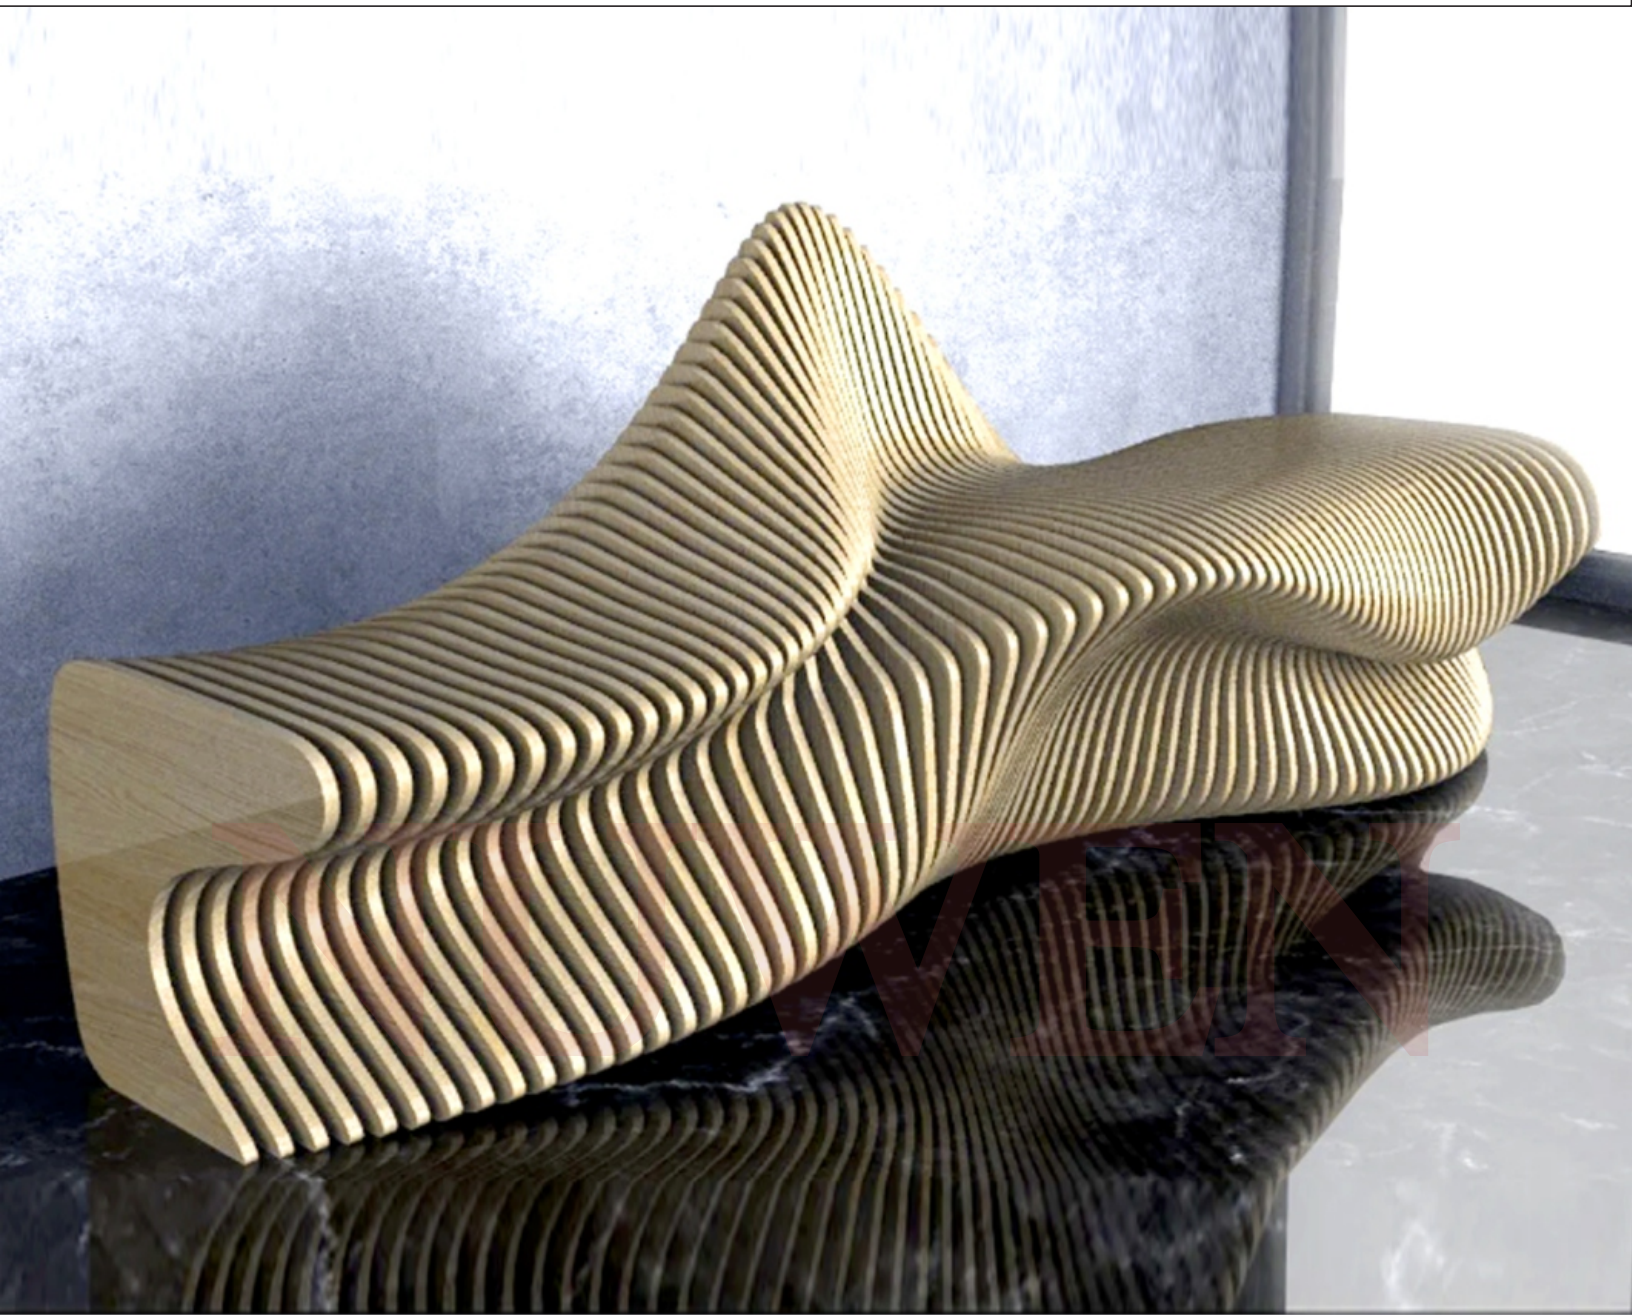

N406

PARAMETRIC FURNITURE

Width : 2115mm
Height : 810mm
Depth : 705mm
Material : Birch Ply
Thickness : 15mm
Also available in MDF/HDHMR

N407

PARAMETRIC FURNITURE

- Width : 550mm
- Height : 450mm
- Depth : 550mm
- Material : Birch Ply
- Thickness : 18mm
- Also available in MDF/HDHMR