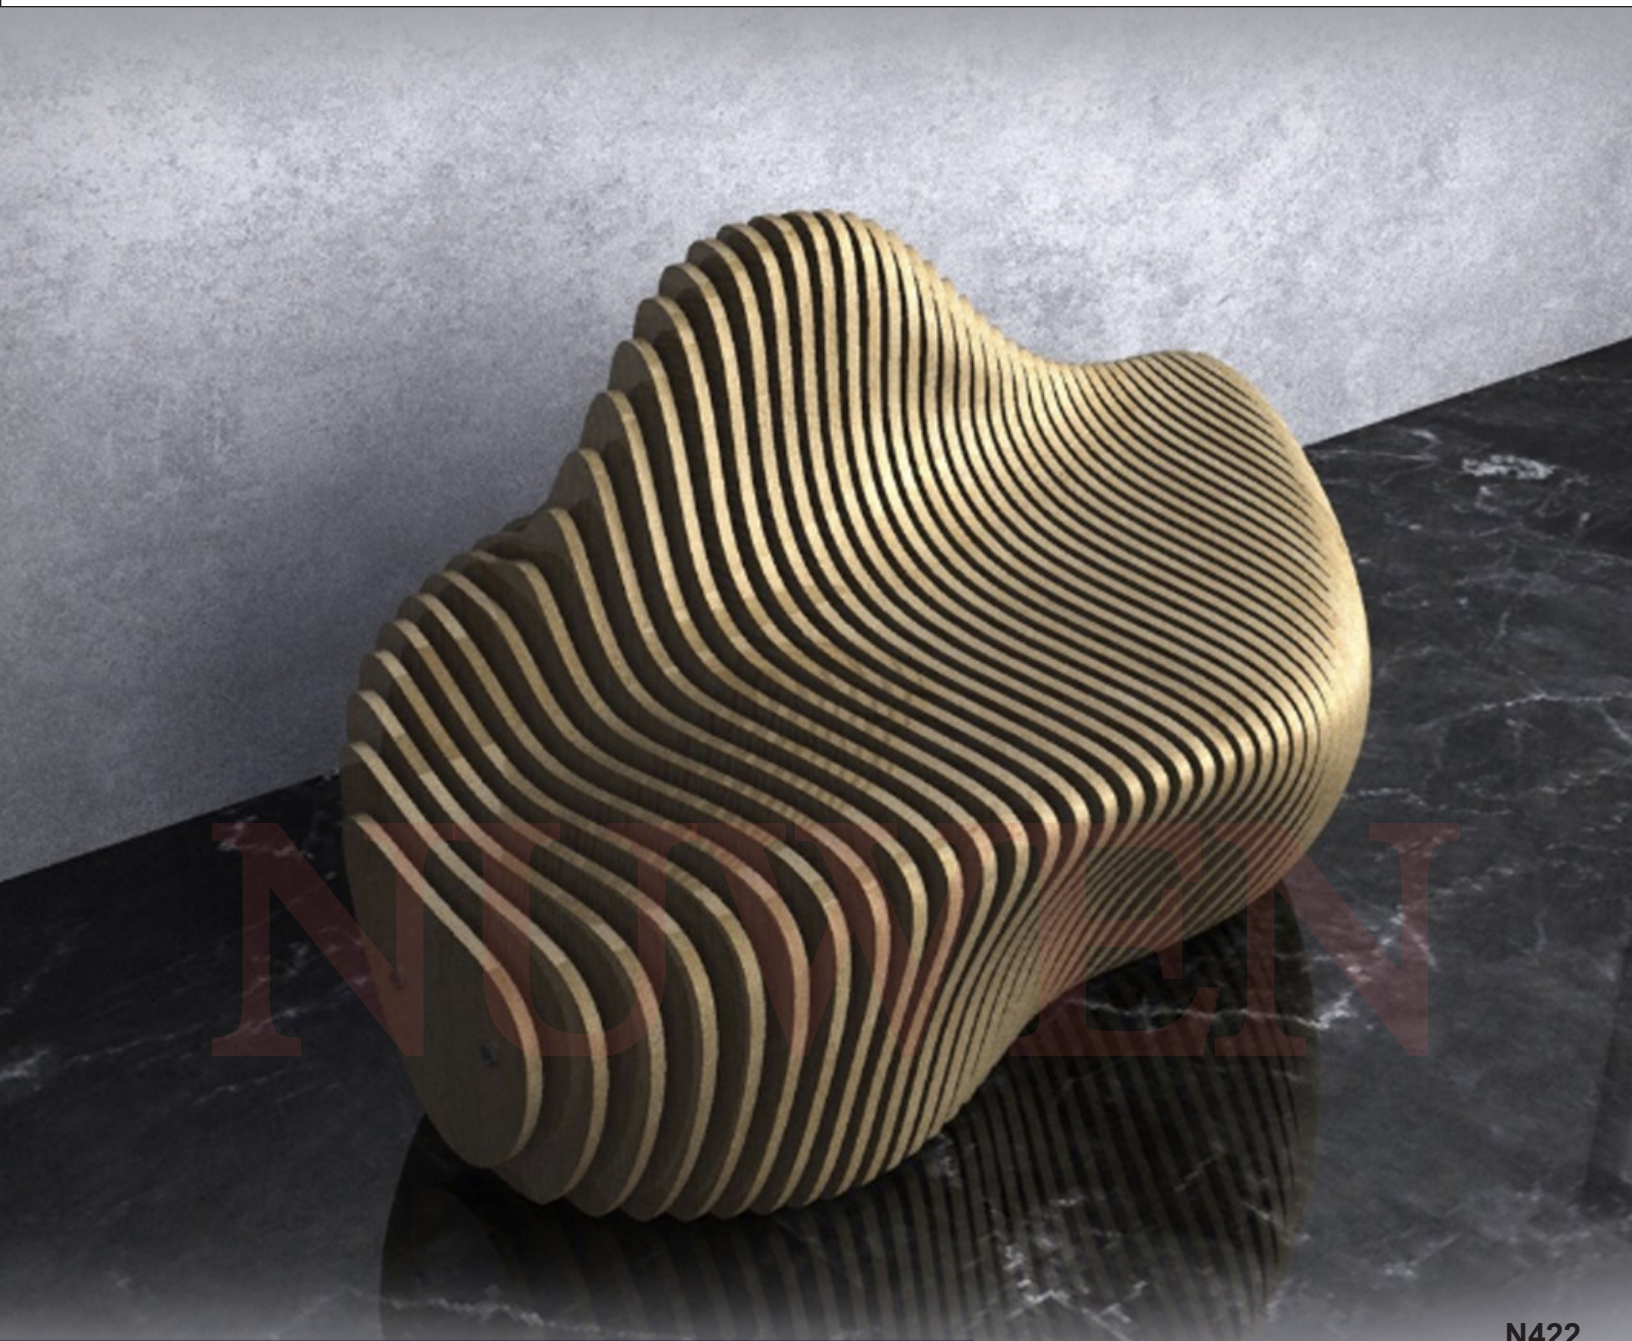

Also available in MDF/HDHMR

N420

PARAMETRIC FURNITURE

Width : 915mm
Height : 937mm
Depth : 745mm
Material : Birch Ply
Thickness : 15mm
Also available in MDF/HDHMR

N421

PARAMETRIC FURNITURE

Width : 1305mm
Height : 940mm
Depth : 820mm
Material : Birch Ply
Thickness : 15mm
Also available in MDF/HDHMR