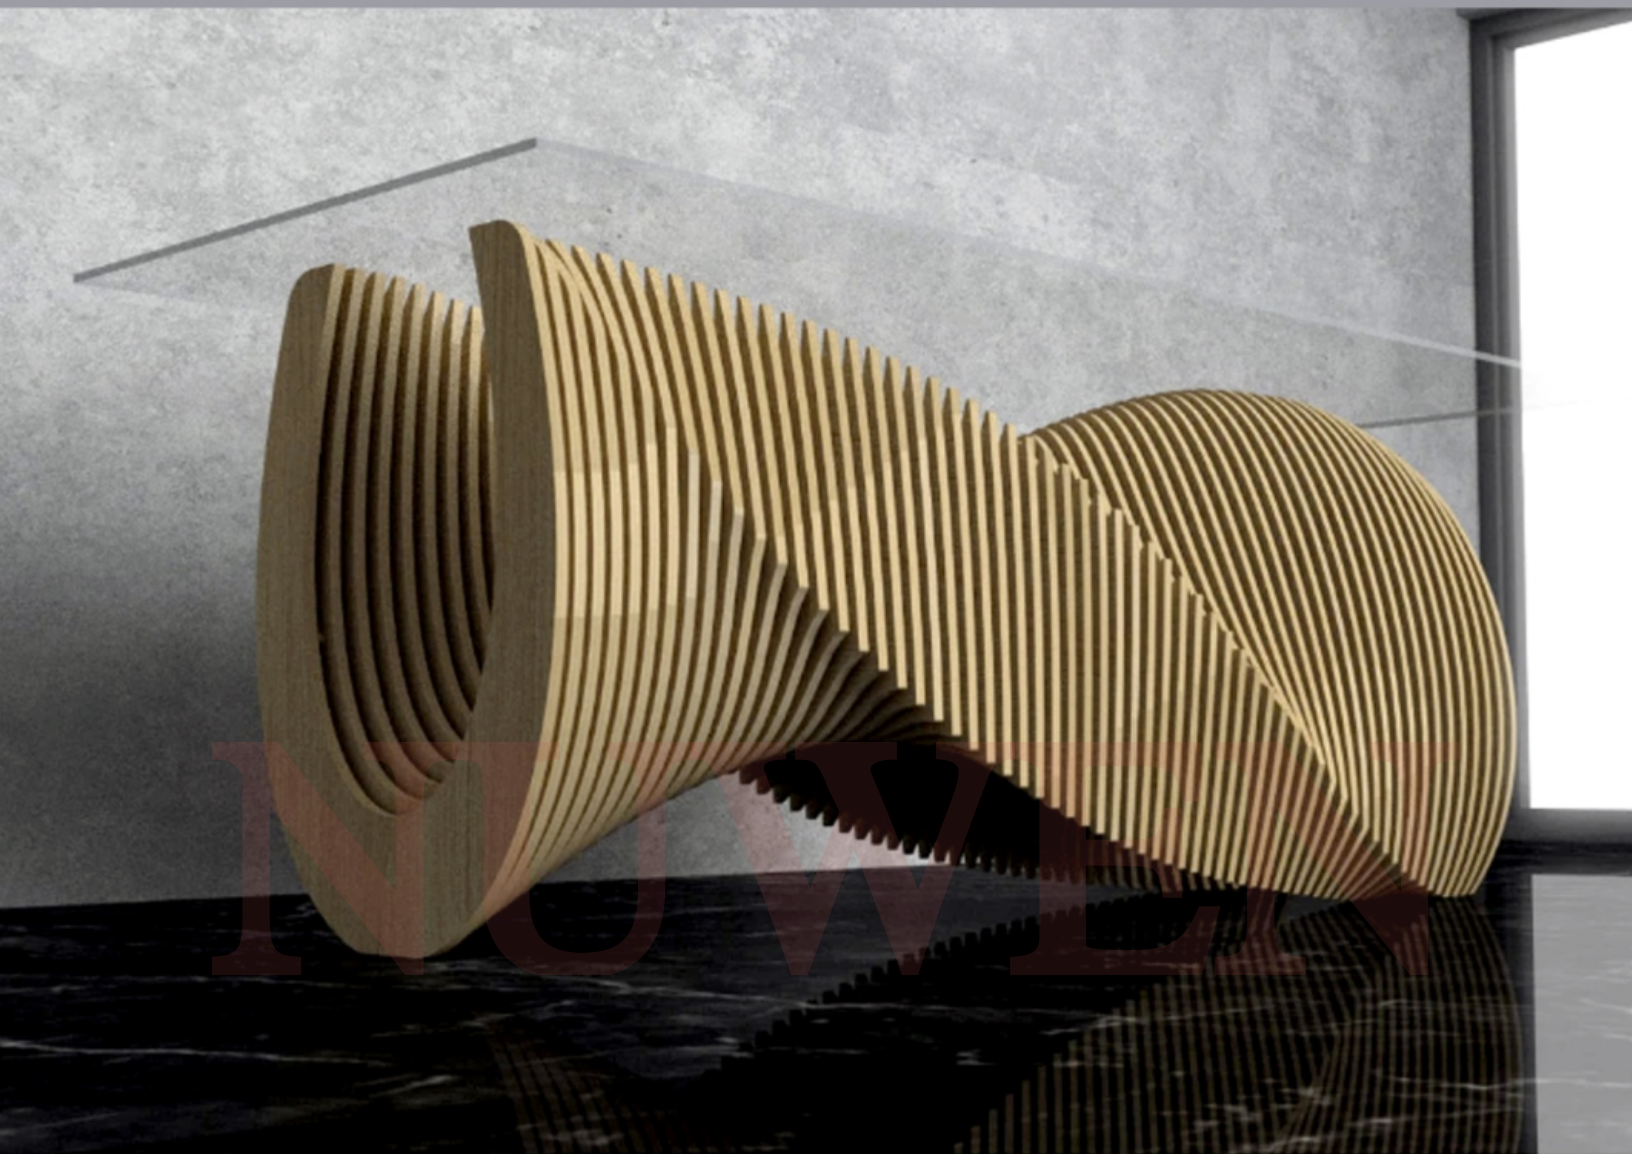

15 mm resized model
files are in "CNC_15mm_resized.zip"

N306

PARAMETRIC COFFEE TABLE

Width : 1700mm
 Height : 430mm
 Depth : 900mm
 Material : Birch Ply
 Thickness : 20mm

Also available in MDF/HDHMR

N307

PARAMETRIC COFFEE TABLE