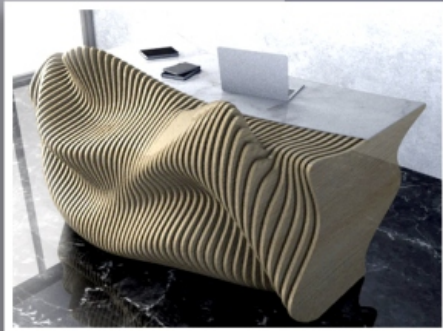

Also available in MDF/HDHMR

N504

PARAMETRIC OFFICE DESKS

Width : 1695mm
Height : 954mm
Depth : 1250mm
Material : Birch Ply
Thickness : 15mm

Also available in MDF/HDHMR

N505

PARAMETRIC OFFICE DESKS

Width	:	2394mm
Height	:	990mm
Depth	:	1000mm
Material	:	Birch Ply
Thickness	:	15mm
Also available in MDF/HDHMR		