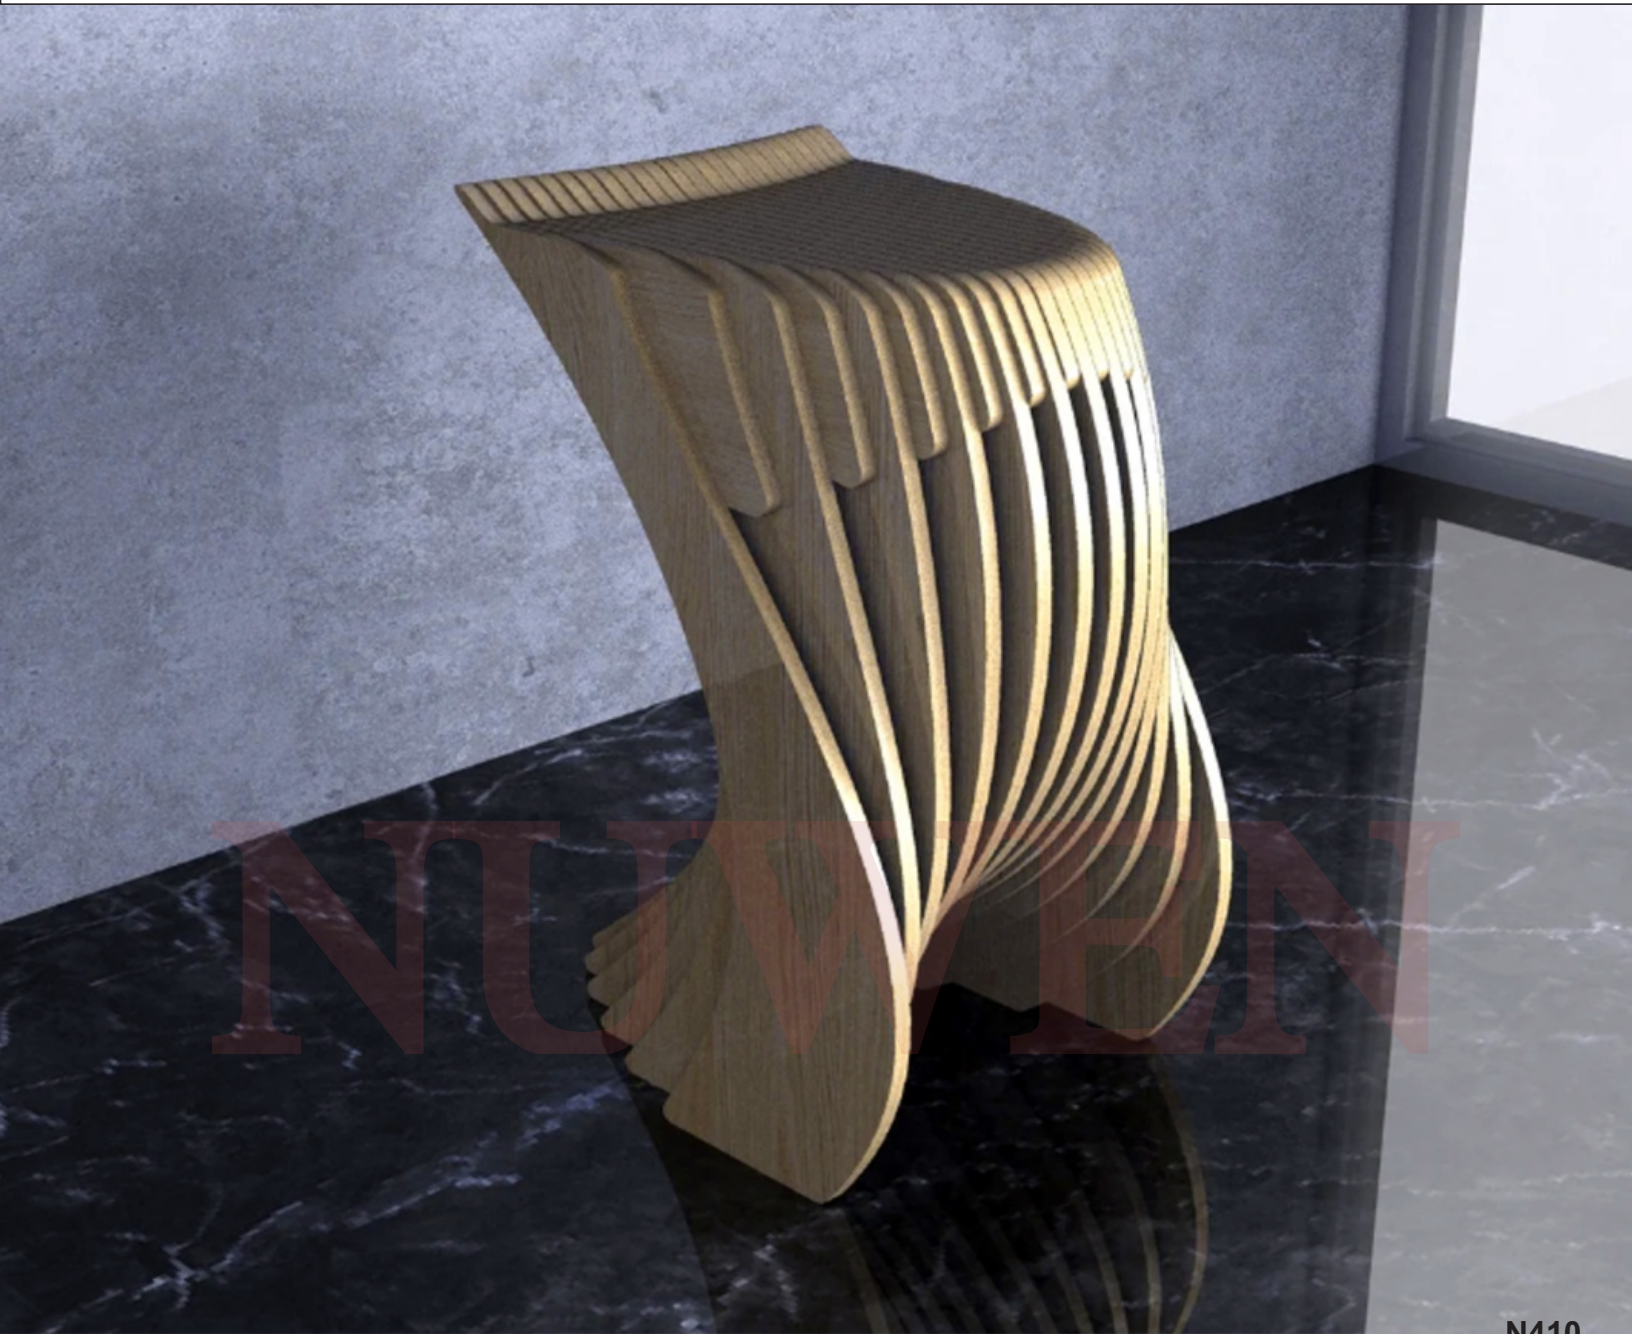

N408

PARAMETRIC FURNITURE

Width : 2115mm
Height : 810mm
Depth : 705mm
Material : Birch Ply
Thickness : 15mm
Also available in MDF/HDHMR

+86-18680577977

N409

PARAMETRIC FURNITURE

Width : 2640mm
Height : 760mm
Depth : 2640mm
Material : Birch Ply
Thickness : 15mm
Also available in MDF/HDHMR