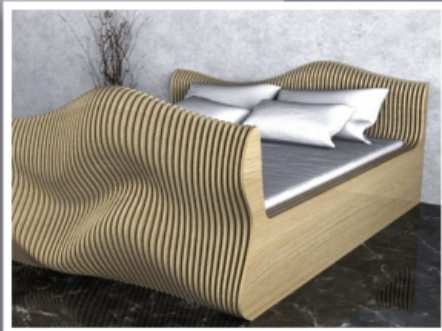

N702

PARAMETRIC BAD

Width : 2425mm
Height : 905mm
Depth : 2355mm
Material : Birch Ply
Thickness : 15mm
Also available in MDF/HDHMR