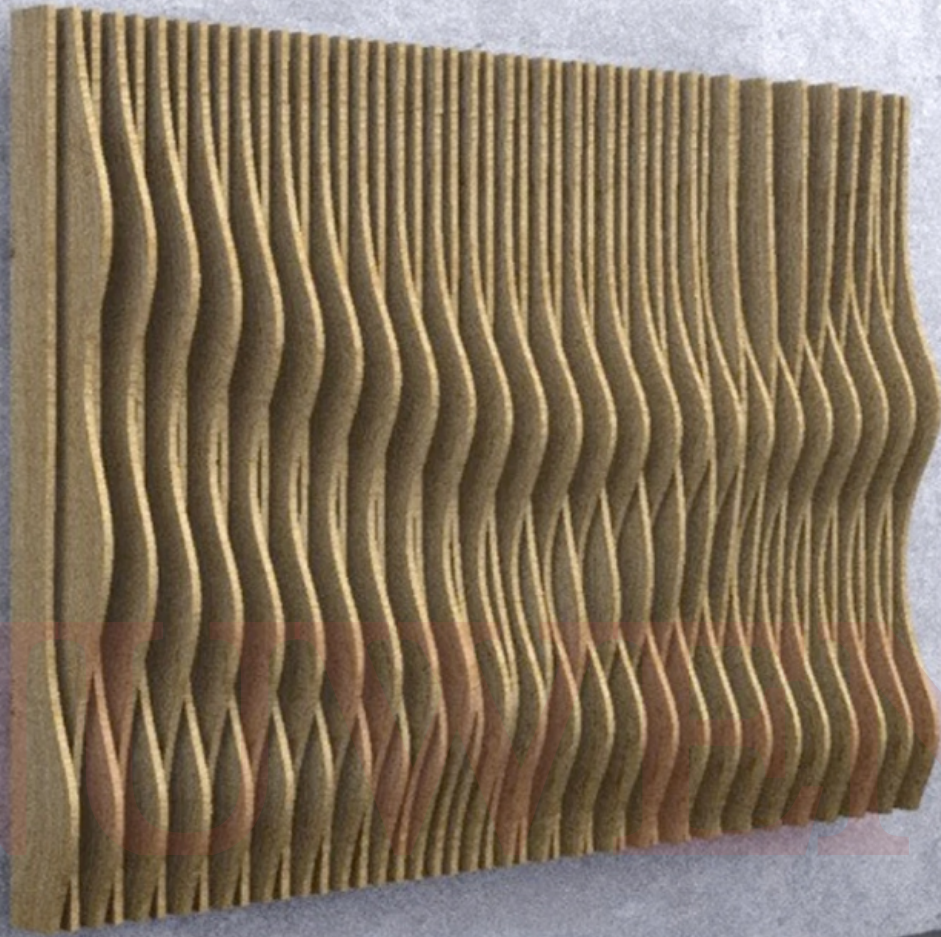

N212

PARAMETRIC WALL PANEL

- Width : 2000mm
 - Height : 1020mm
 - Depth : 180mm
 - Material : Birch Ply
 - Thickness : 20mm
- Also available in MDF/HDHMR

N213

PARAMETRIC WALL PANEL

Width : 1860mm
Height : 1125mm
Depth : 195mm
Material : Birch Ply
Thickness : 15mm
Also available in MDF/HDHMR