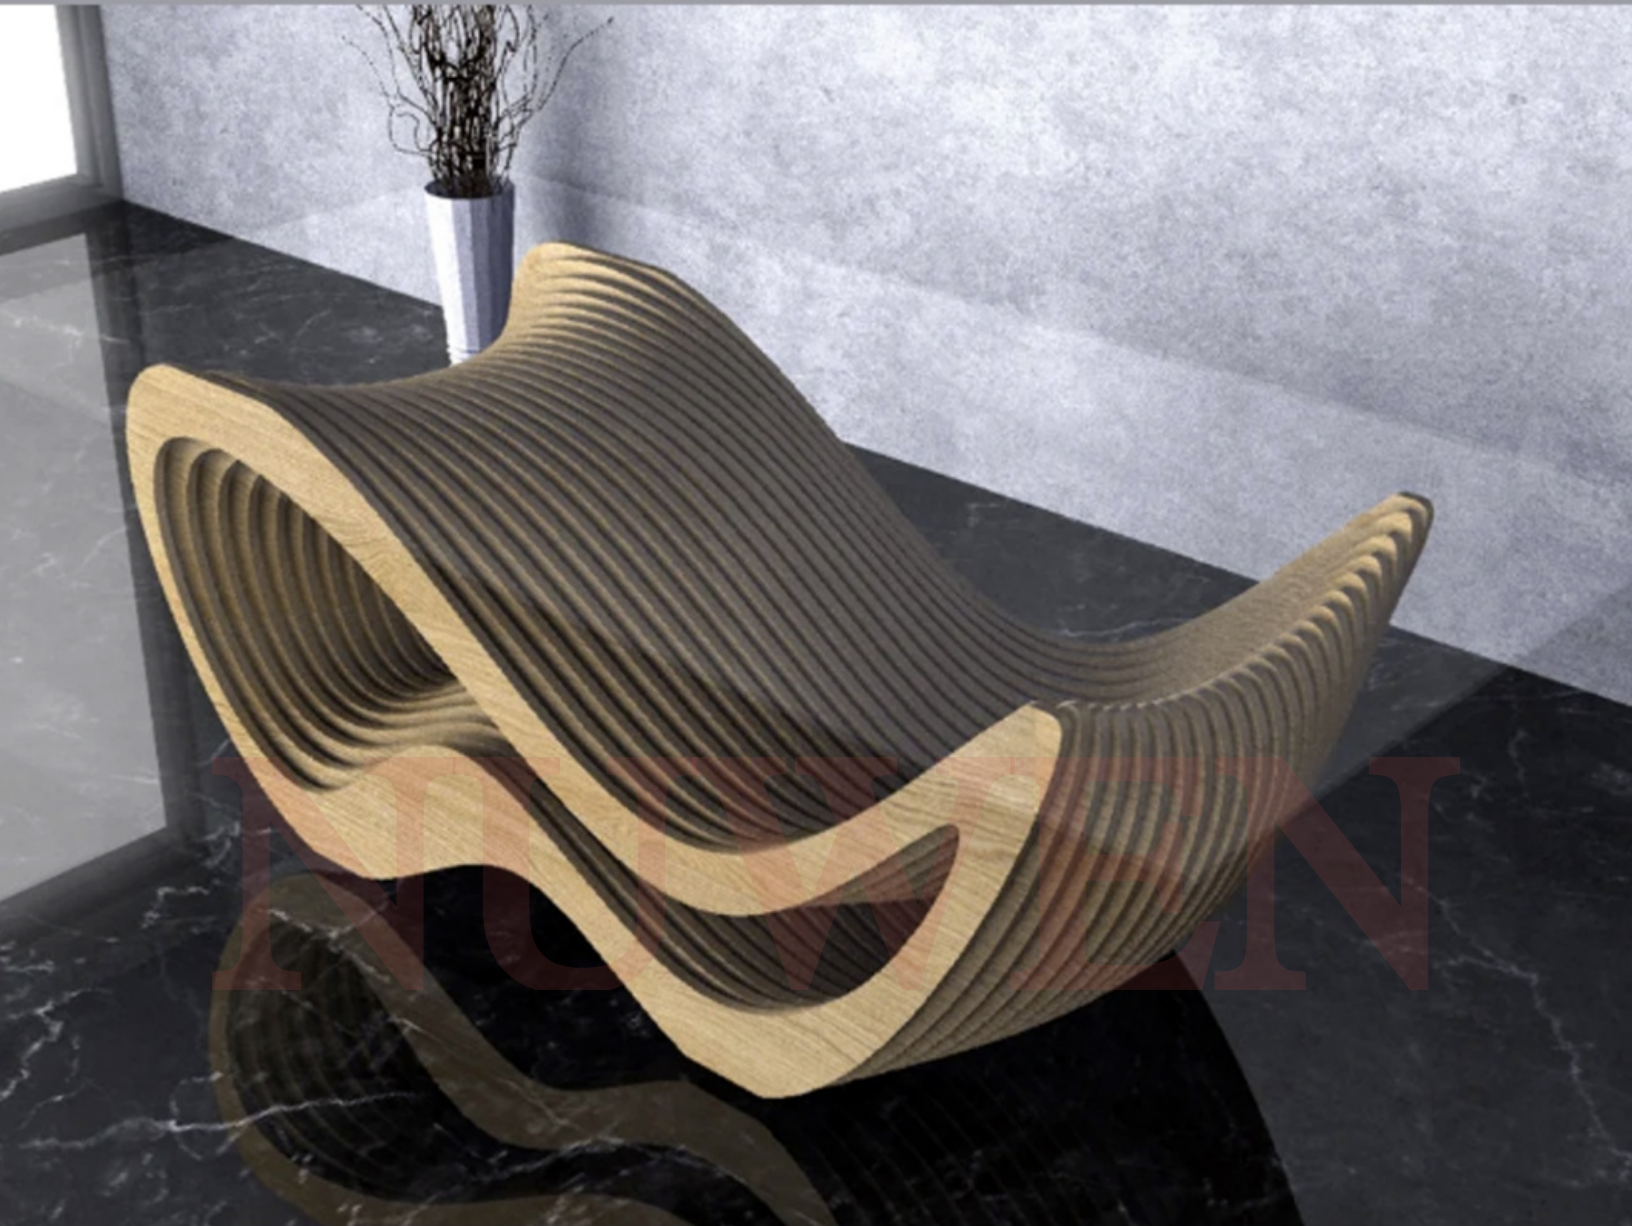

N308

PARAMETRIC COFFEE TABLE

Width : 2175mm
Height : 750mm
Depth : 1205mm
Material : Birch Ply
Thickness : 15mm
Also available in MDF/HDHMR