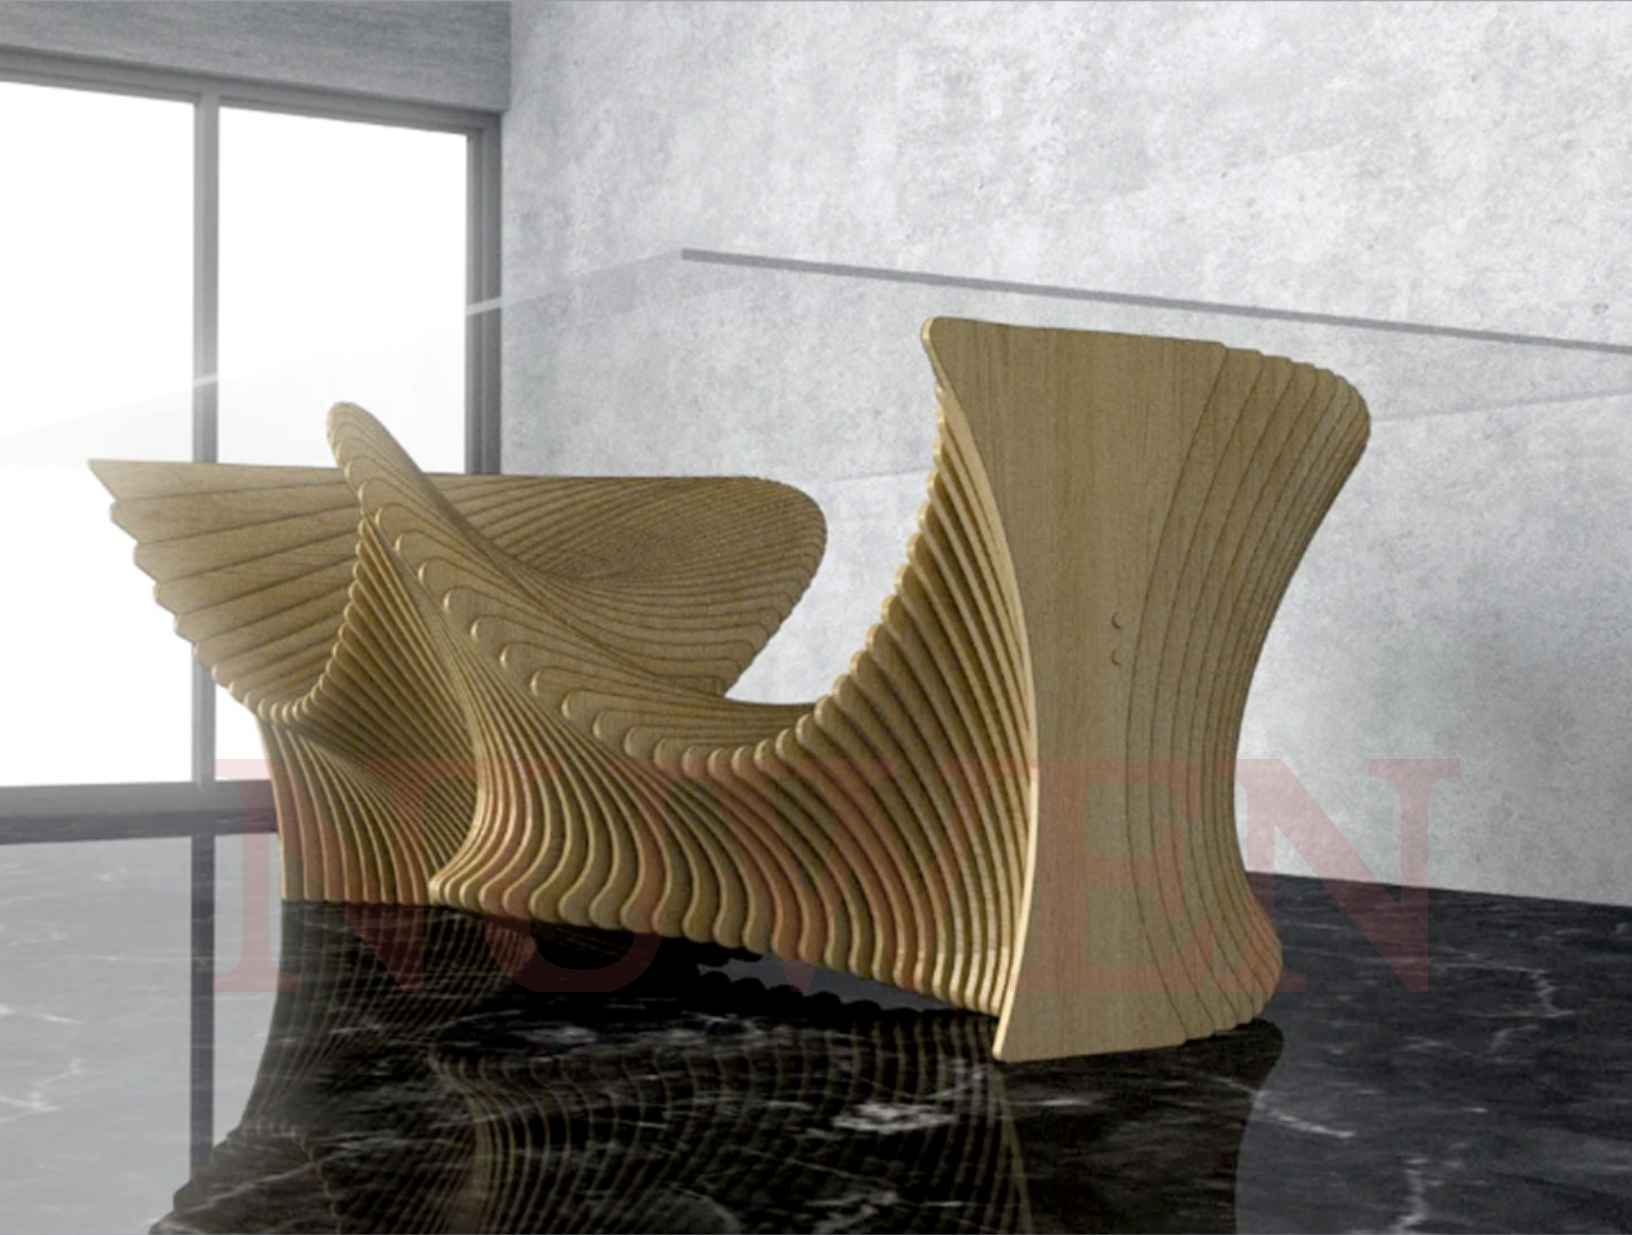

Width : 1815mm
Height : 750mm
Depth : 565mm
Material : Birch Ply
Thickness : 15mm
Also available in MDF/HDHMR

N308

PARAMETRIC COFFEE TABLE

Width : 2175mm
Height : 750mm
Depth : 1205mm
Material : Birch Ply
Thickness : 15mm
Also available in MDF/HDHMR