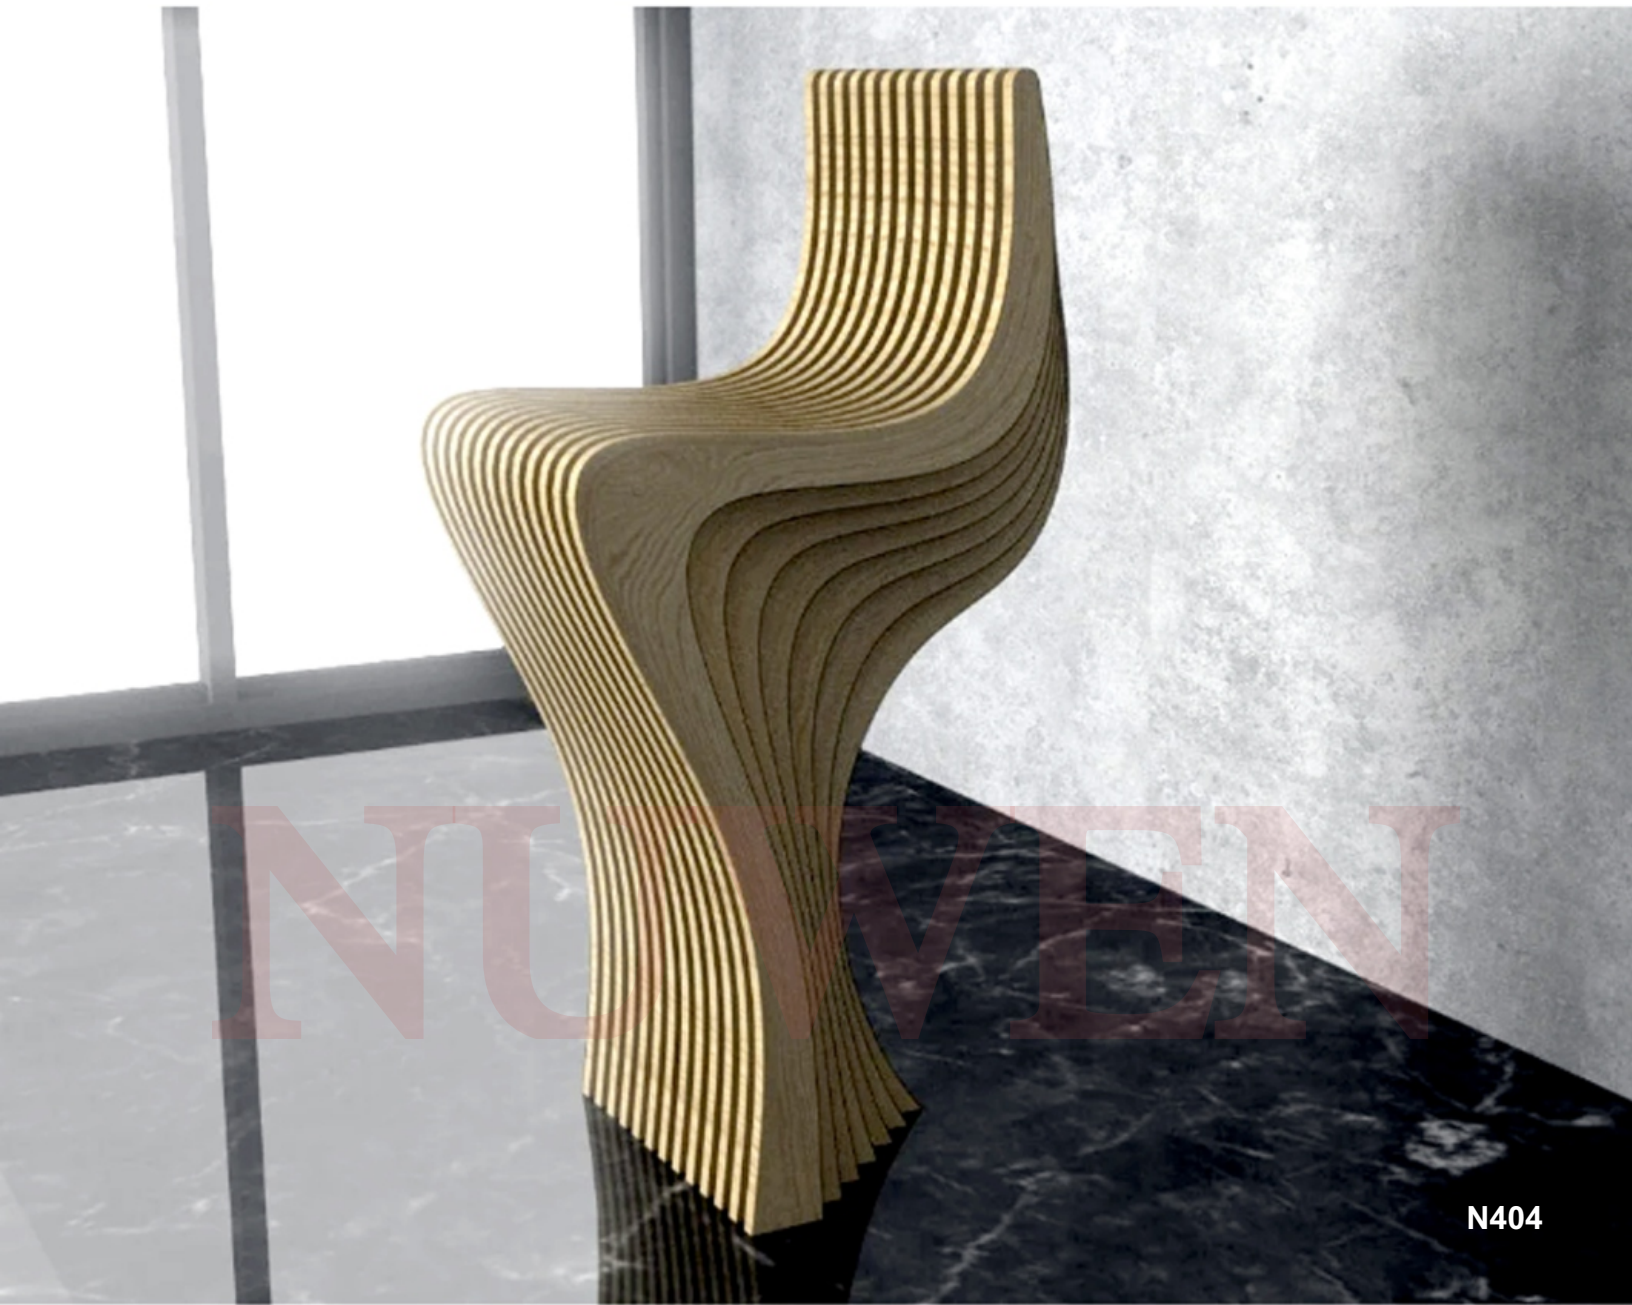

N402

PARAMETRIC FURNITURE

Width : 2140mm
Height : 860mm
Depth : 675mm
Material : Birch Ply
Thickness : 20mm

Also available in MDF/HDHMR

N403

PARAMETRIC FURNITURE

Width : 495mm
Height : 530mm
Depth : 485mm
Material : Birch Ply
Thickness : 15mm
Also available in MDF/HDHMR