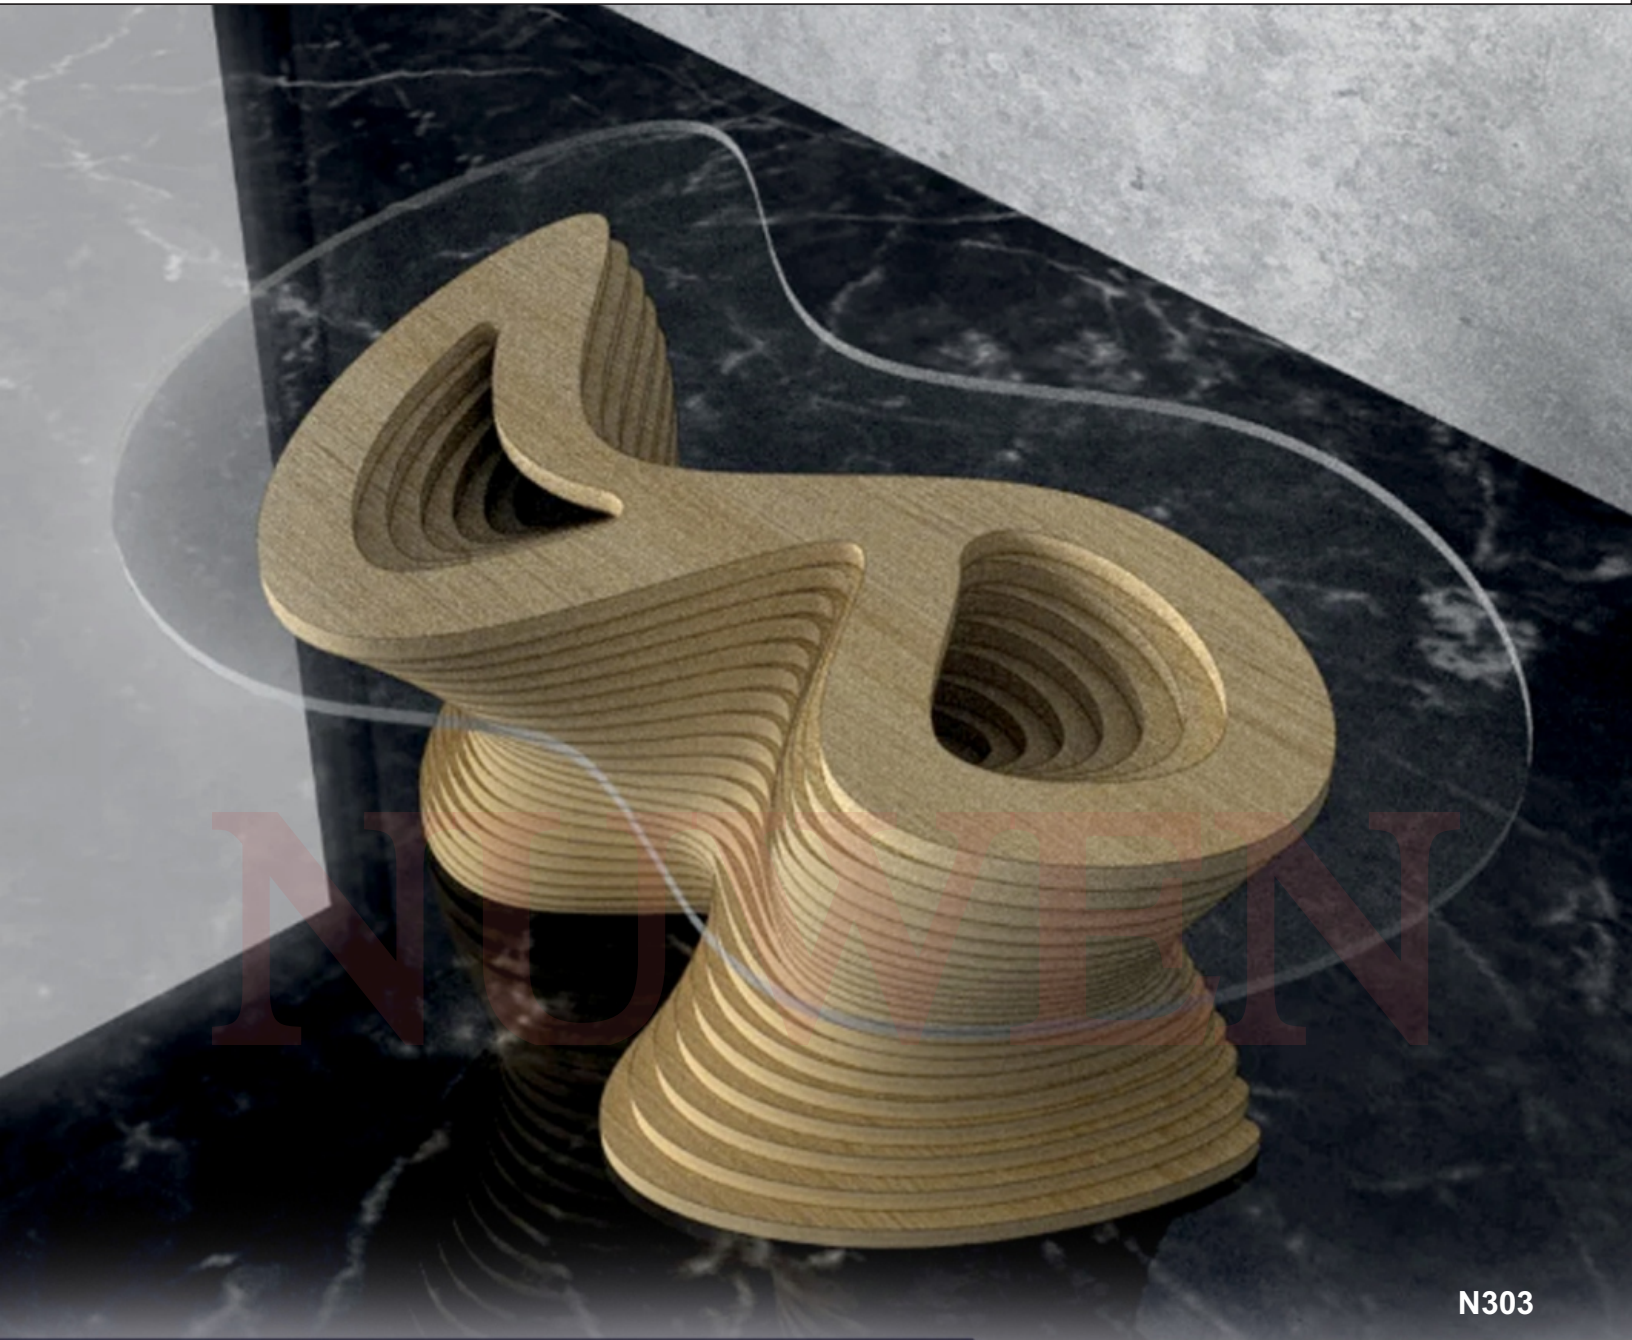

N303

PARAMETRIC COFFEE TABLE

1. Width : 900mm
   Height : 396mm
   Depth : 500mm
   Material : Birch Ply
   Thickness : 18mm
   Also available in MDF/HDHMR