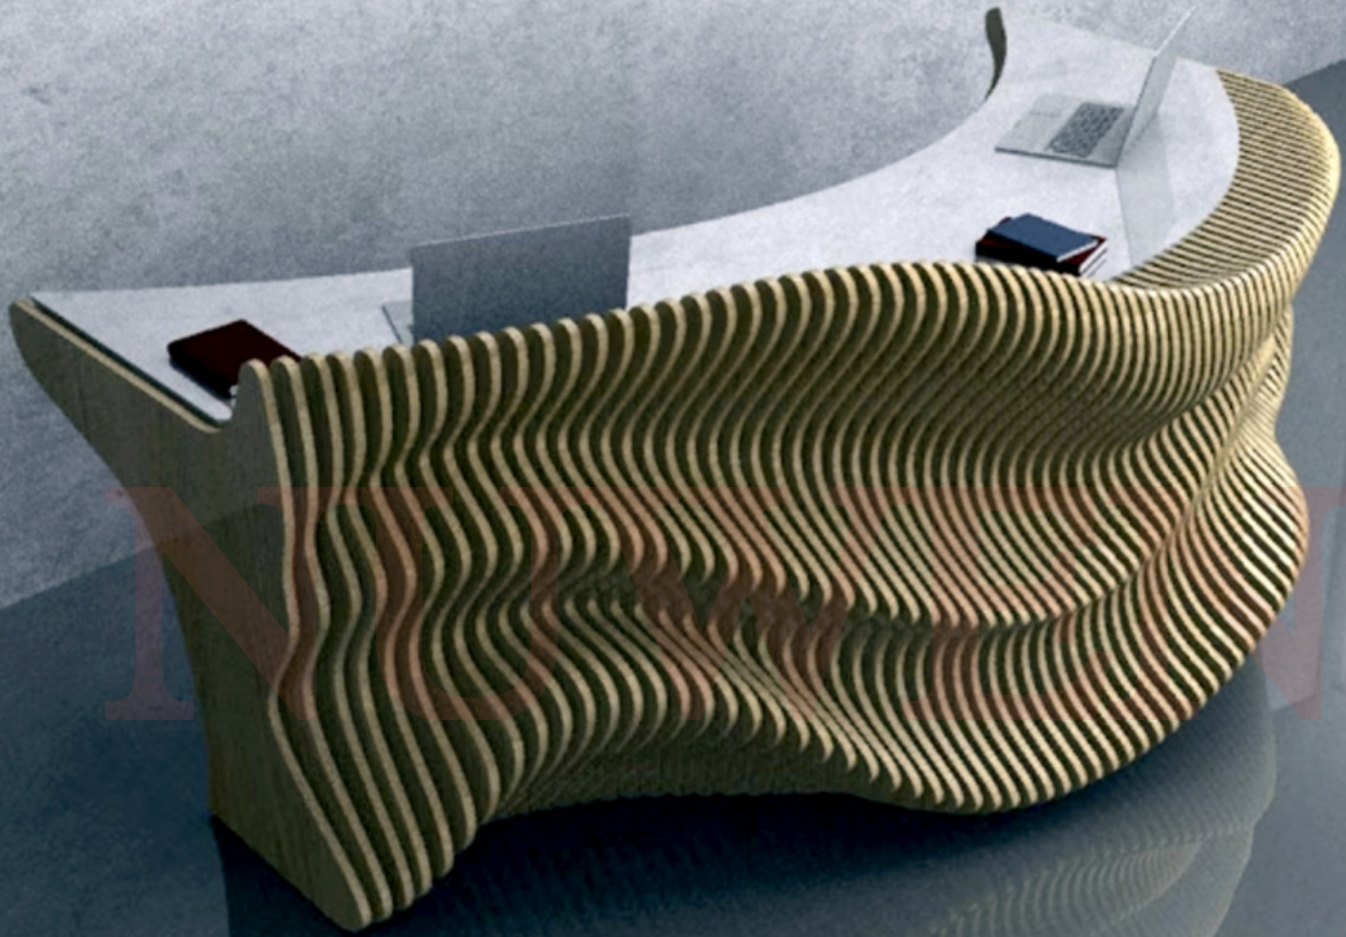

+86-18680577977

N312

PARAMETRIC COFFEE TABLE

Width : 1220mm
Height : 375mm
Depth : 455mm
Material : Birch Ply
Thickness : 15mm
Also available in MDF/HDHMR

N501

PARAMETRIC OFFICE DESKS

Width : 3006mm
Height : 1080mm
Depth : 1185mm
Material : Birch Ply
Thickness : 18mm
Also available in MDF/HDHMR