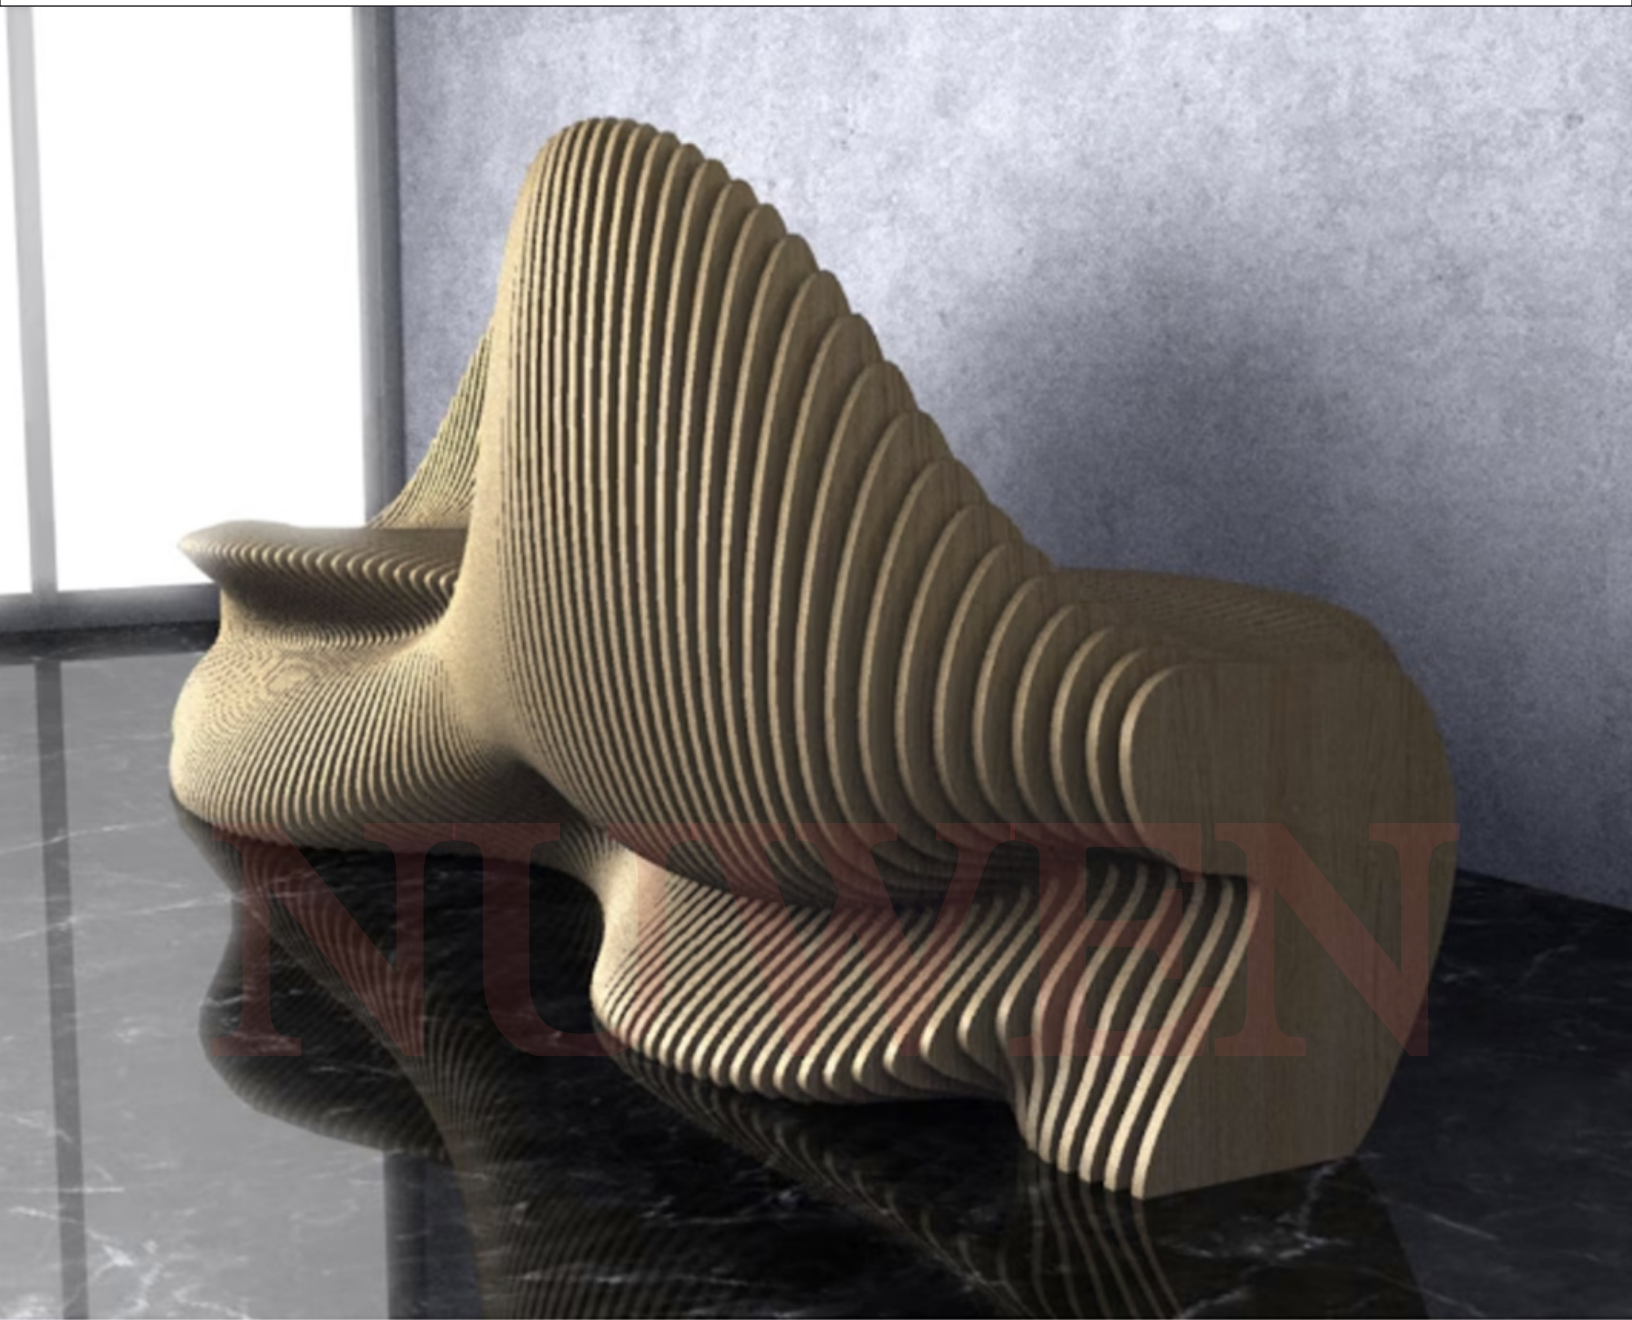

N422

PARAMETRIC FURNITURE

Width : 1305mm
Height : 790mm
Depth : 730mm
Material : Birch Ply
Thickness : 15mm
Also available in MDF/HDHMR

N423

PARAMETRIC FURNITURE

Width : 815mm
Height : 900mm
Depth : 767mm
Material : Birch Ply
Thickness : 12mm
Also available in MDF/HDHMR