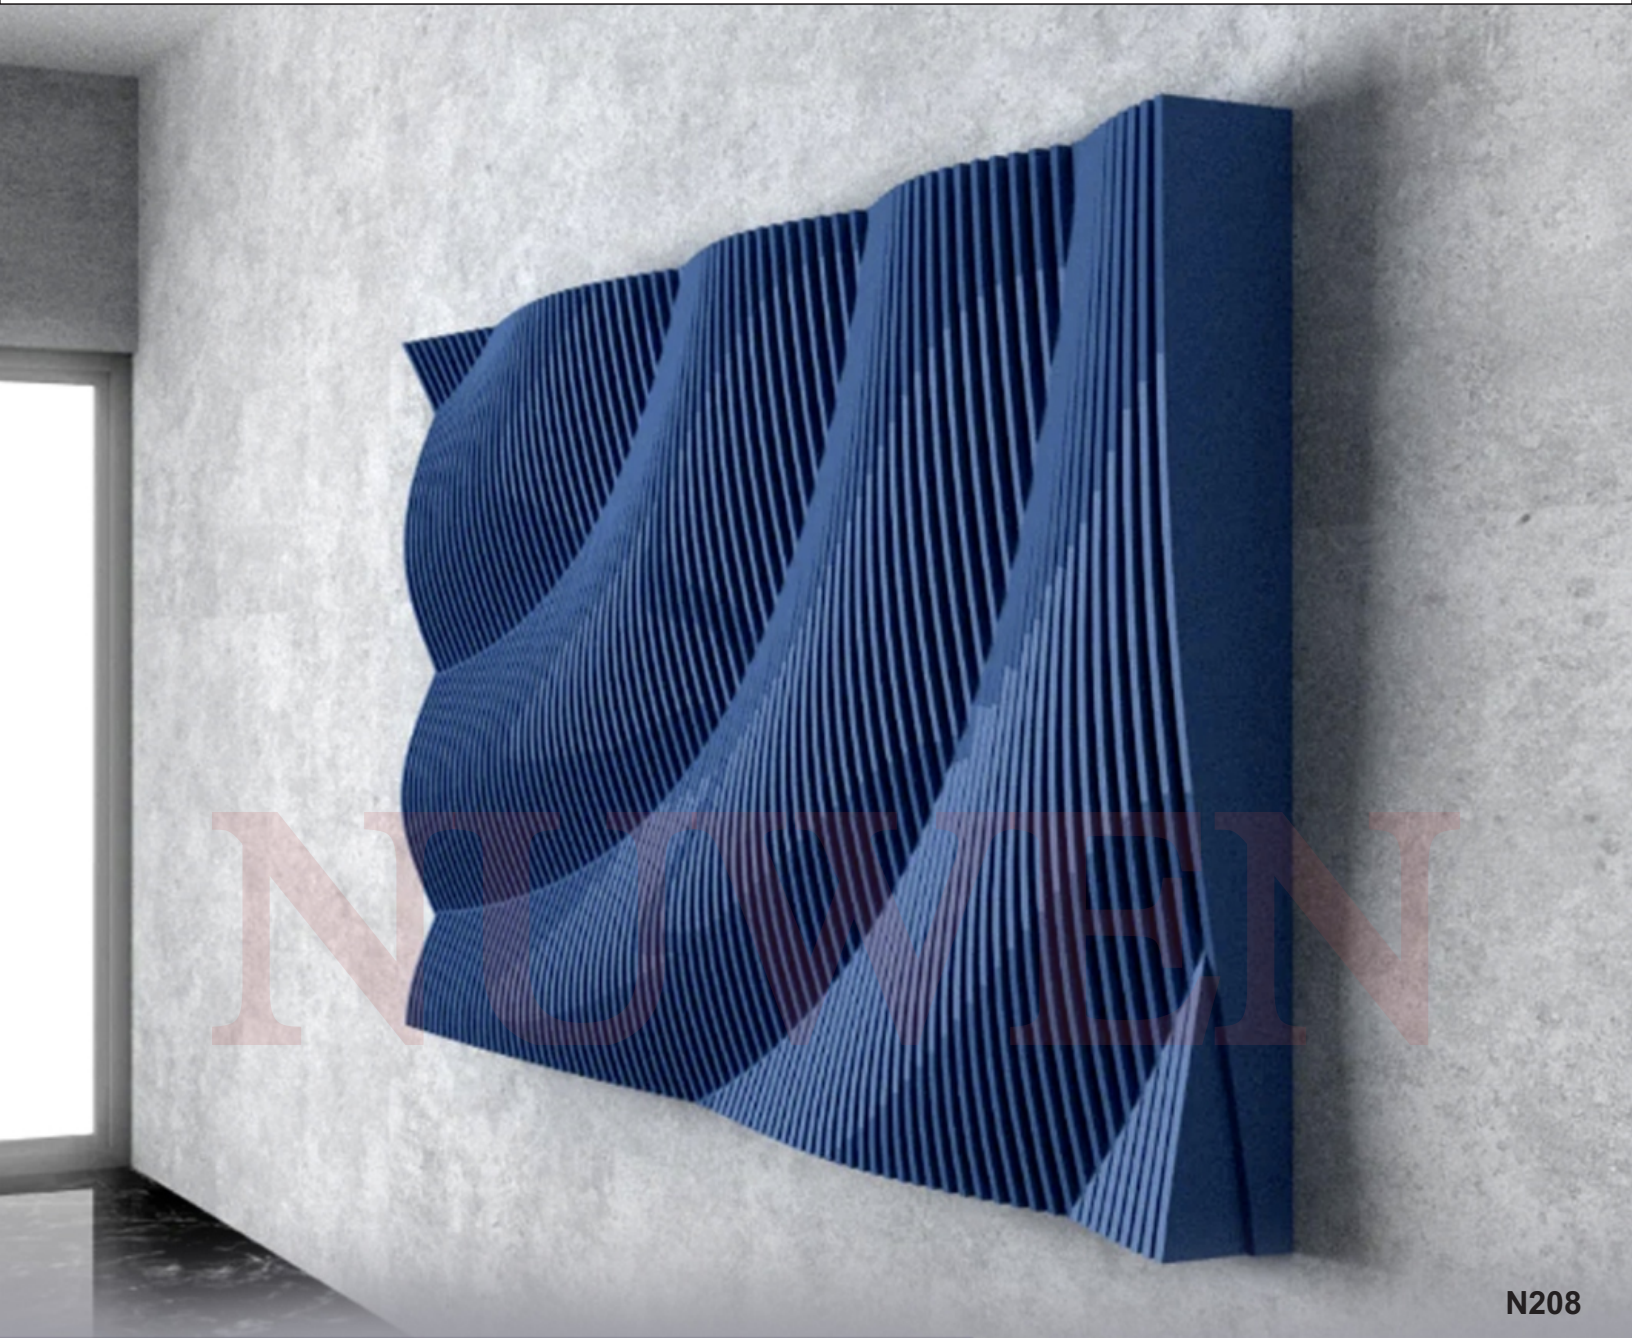

N206

PARAMETRIC WALL PANEL

Width : 2115mm
Height : 890mm
Depth : 495mm
Material : Birch Ply
Thickness : 15mm
Also available in MDF/HDHMR

N207

PARAMETRIC WALL PANEL

Width : 1995mm
Height : 1000mm
Depth : 205mm
Material : Birch Ply
Thickness : 15mm
Also available in MDF/HDHMR