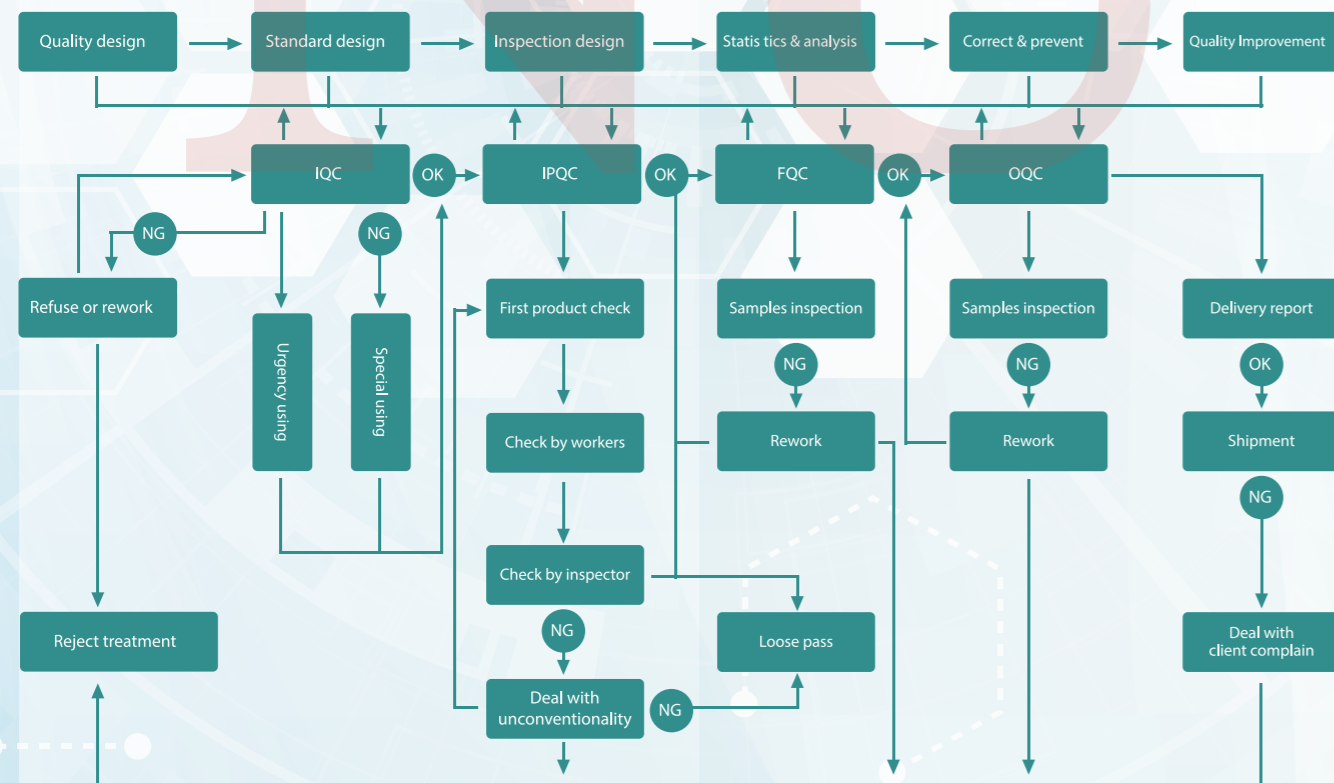

Superior inspecting equipments, well-quality process control, integral inspection standards and quality management system resulting in TIUMSEN'S perfect products quality.

Quality management flow

INSPECTION EQUIPMENTS