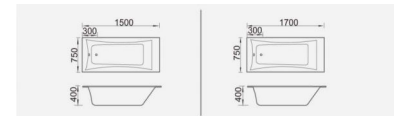

Size: 1500x750x400mm

Size: 1700x750x400mm

BT-G2008