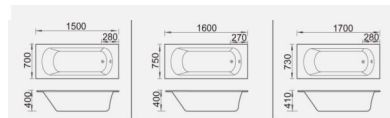

Size: 1600x750x410mm

Size: 1700x750x410mm

Size: 1500x750x400mm

Size: 1700x750x400mm

Size: 1700x720x460mm

Size: 1595x700x400mm

Size: 1695x700x410mm

NUWEN

BT-G2118

+86-18680577977