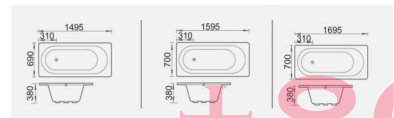

Size: 1600x750x410mm

Size: 1700x750x410mm

Size: 1500x750x400mm

Size: 1700x750x400mm

Size: 1700x720x460mm

Size: 1595x700x400mm

Size: 1695x700x410mm

NUWEN

+86-18680577977