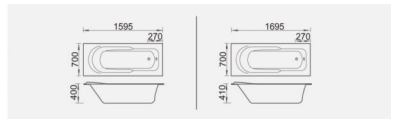

Size: 1595x700x400mm

Size: 1695x700x410mm