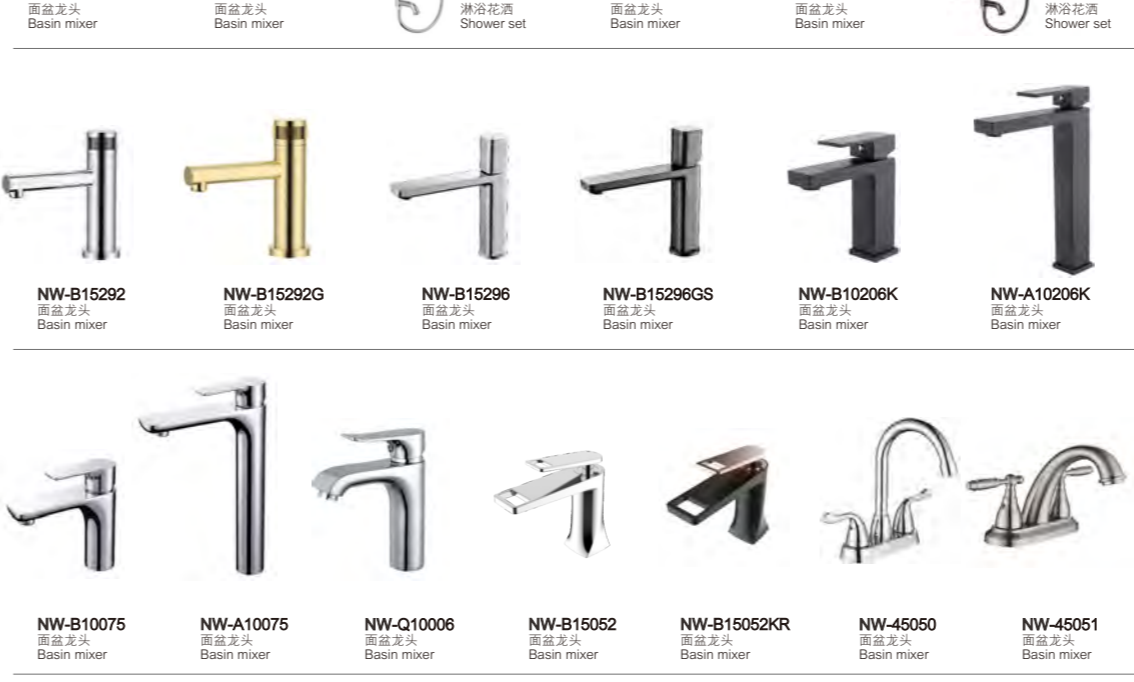

NW-B15116 面盆龙头 Basin mixer
NW-25298 厨房龙头 Kitchen mixer
NW-25162L 厨房龙头 Kitchen mixer
NW-20216 厨房龙头 Kitchen mixer
NW-20217 厨房龙头 Kitchen mixer
NW-25013 厨房龙头 Kitchen mixer
NW-25260K 厨房龙头 Kitchen mixer
NW-B15220 面盆龙头 Basin mixer
NW-A15220 面盆龙头 Basin mixer
NW-65230B 淋浴花洒 Shower set
NW-B15220GS 面盆龙头 Basin mixer
NW-A15220GS 面盆龙头 Basin mixer
NW-65230GS 淋浴花洒 Shower set

NW-B10075 面盆龙头 Basin mixer
NW-A10075 面盆龙头 Basin mixer
NW-Q10006 面盆龙头 Basin mixer
NW-B15052 面盆龙头 Basin mixer
NW-B15052KR 面盆龙头 Basin mixer
NW-45050 面盆龙头 Basin mixer
NW-45051 面盆龙头 Basin mixer