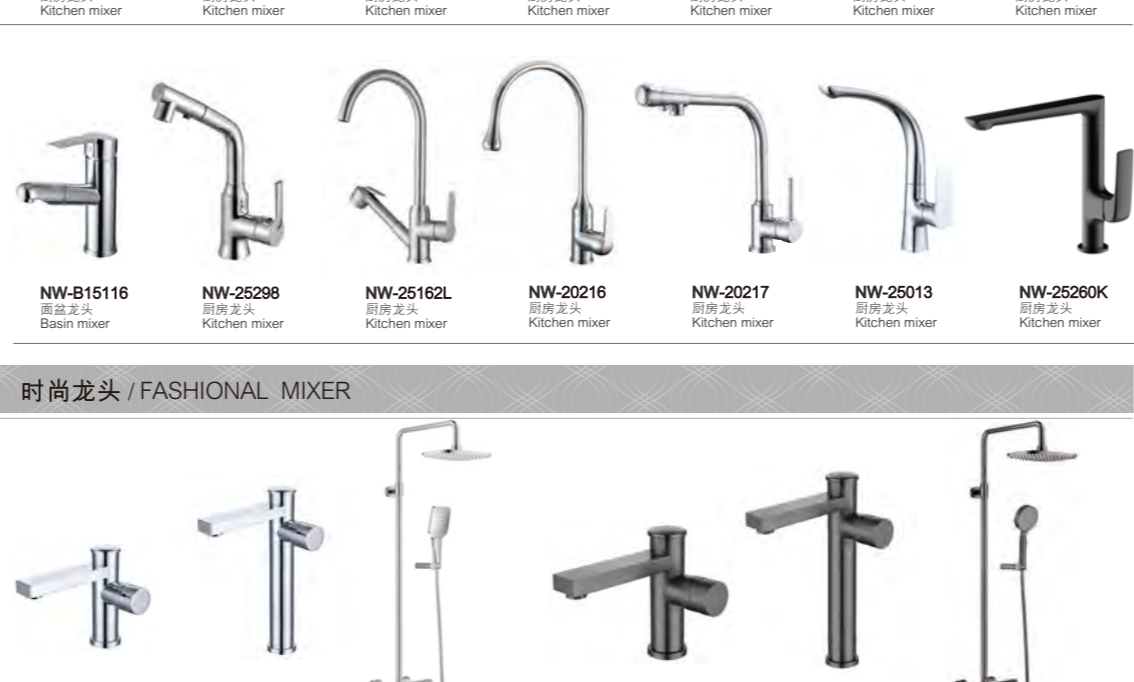

NW-20018 厨房龙头 Kitchen mixer
NW-20213 厨房龙头 Kitchen mixer
NW-2509B 厨房龙头 Kitchen mixer
NWS-2716 厨房龙头 Kitchen mixer
NWS-21021K 厨房龙头 Kitchen mixer
NW-25268K 面盆龙头 Basin mixer (ORB)
NW-20215 厨房龙头 Kitchen mixer
NW-20214 厨房龙头 Kitchen mixer
NW-20224E 厨房龙头 Kitchen mixer
BN-2106 厨房龙头 Kitchen mixer
NW-2026P 厨房龙头 Kitchen mixer
BN-2072K 厨房龙头 Kitchen mixer
NW-25270K 厨房龙头 Kitchen mixer