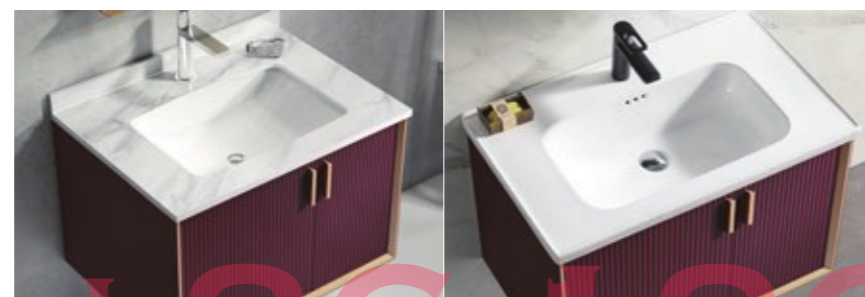

XK-3004

主柜: 700 × 500 mm
镜子: 600 × 600 mm (智能镜)
层架: 500 × 120 mm
材质: 不锈钢压花
颜色: 葡萄紫
台面: 鱼肚白岩板

主柜价格: ¥2960 元 (岩板)
主柜价格: ¥2240 元 (陶瓷盆)
镜子价格: ¥920 元
层架价格: ¥400 元