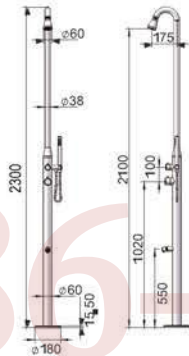

ML9002-GM
 Size: 2289xΦ60mm
 Gun Metal

+86-18680577977

ML9003
Size: 2289xΦ60mm
All Matt

For a long time, showering has become an integral part of modern daily thing, in fact, we have to shower as a must. But it means more, it can bring relax to everyone from the whole body relaxed shower to massage. Because it let us feel the source of the water. The elements make our body and soul relax.

ML9002-RG
 Size: 2289xΦ60mm
 Rose Gold

+86-18680577977

316L Stainless Steel

ML9005-MB

Size: 2300x Φ 38-60mm
Matt Black

+86-18680577977

For a long time, showering has become an integral part of modern daily thing, in fact, we have to shower as a must. But it means more: it can bring relax to everyone from the whole body relaxed shower to massage. Because it let us feel the source of the water. The elements make our body and soul relax.

ML9006-MB

Size: 2300xΦ38-60mm
Matt Black

+86-1868-0371377

316L Stainless Steel

ML9007
Size: 2439xΦ60mm
All Matt

316L Stainless Steel

ML9007-MB
Size: 2439xΦ60mm
Matt Black

6-18680577977

ML9006

Size: 2300xΦ38-60mm

All Matt

+86-18680577777

ML9008-MB

Size: 2300xΦ60mm
Matt Black

+86-1868-05797

ML9008