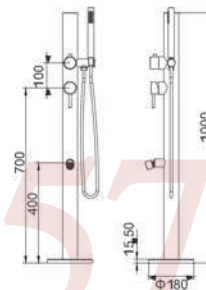

+86 18680577977

ML9040

Size: 2317xΦ89mm
All Matt

ML9040-MB

Size: 2317xΦ89mm
Matt Black

+86-18680577977

ML9041

Size: 2225xØ89mm
All Matt

ML9041-MB

Size: 2225xØ89mm
Matt Black

+86-1868-1577911

ML9042
Size: 2160xΦ89mm
All Matt

ML9042-MB
Size: 2160xΦ89mm
Matt Black

80-18880577977

ML9043
Size: 2310x Φ 60mm
All Matt

577977

316L Stainless Steel

ML9043-MB

Size: 2310x Φ 60mm
Matt Black

+86-18680577977

ML9045

Size: 1000xΦ60mm
All Matt

ML9045-MB

Size: 1000xΦ60mm
Matt Black

+86-18680577977

BATHTUB FAUCET

Its design is condensed to most simple structure and gives life an extreme lightness, its function is enough to be matched with ever improving appearance.

ML9011

Size: 990xΦ60mm
All Matt