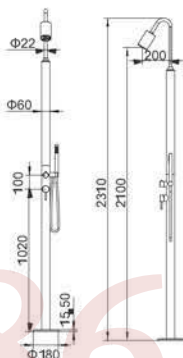

+86 18680577977

ML9040

Size: 2317xΦ89mm
All Matt

ML9040-MB

Size: 2317xΦ89mm
Matt Black

+86-18680577977

ML9041

Size: 2225xØ89mm
All Matt

ML9041-MB

Size: 2225xØ89mm
Matt Black

+86-1868-1577911

ML9042
Size: 2160xΦ89mm
All Matt

ML9042-MB
Size: 2160xΦ89mm
Matt Black

80-18880577977

ML9043
Size: 2310x Φ 60mm
All Matt

577977

316L Stainless Steel

ML9043-MB

Size: 2310x Φ 60mm
Matt Black

+86-18680577977

ML9045

Size: 1000xΦ60mm
All Matt

ML9045-MB

Size: 1000xΦ60mm
Matt Black

+86-18680577977

BATHTUB FAUCET

Its design is condensed to most simple structure and gives life an extreme lightness, its function is enough to be matched with ever improving appearance.

ML9011

Size: 990xΦ60mm
All Matt