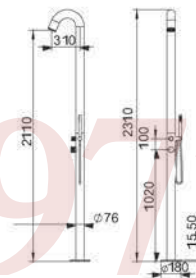

ML9021-MB
Size: 2310xΦ76mm
Matt Black

+86-18680577977