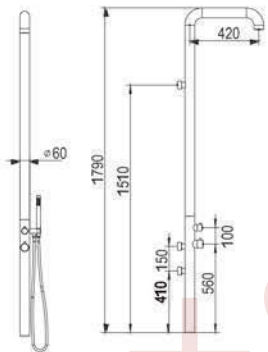

ML9009

Size: 1830xΦ38-60mm
All Matt

+86-18680577977

ML9010
Size: 1790xΦ60mm
All Matt

86-18680577977

We not only hope to overhaul the way people use water by our idea, but also strive to set up a new standard for comfort and controllability of sanitary products. One of the most important ideas in Gilon is joy. This factor runs through our every thought, and contained in each line designers described, it has become the tag of Mingliu.

ML9013-MB

Size: 2300xΦ60mm
Matt Black

+86-8680577977

ML9009-MB
Size: 1830xΦ38-60mm
Matt Black

We not only hope to overhaul the way people use water by our idea, but also strive to set up a new standard for comfort and controllability of sanitary products. One of the most important ideas in Gllon is joy. This factor runs through our every thought, and contained in each line designers described, it has become the tag of Mingliu.

+86-1868-007797

ML9010-MB

Size: 1790xΦ60mm
Matt Black

+86-18680577977

ML9013
Size: 2300xΦ60mm
All Matt

+86 20 30577977

ML9015

Size: 1280xΦ60mm
All Matt

ML9016

Size: 2210xΦ60mm
All Matt

+86-18688057797

ML9016-MB

Size: 2210xΦ60mm
Matt Black

SHOWER FAUCET

Its design is condensed to most simple structure and gives life an extreme lightness. Its function is enough to be matched with ever improving appearance.