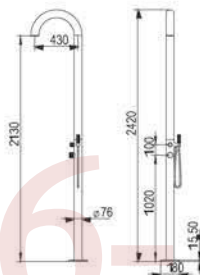

ML9016

Size: 2210xΦ60mm
All Matt

+86-18688057797

ML9016-MB

Size: 2210xΦ60mm
Matt Black

SHOWER FAUCET

Its design is condensed to most simple structure and gives life an extreme lightness. Its function is enough to be matched with ever improving appearance.

ML9018

Size: 2300xΦ38mm
All Matt
Cold Water Only

86-18680577977

For a long time, showering has become an integral part of modern daily thing, in fact, we have to shower as a must. But it means more: it can bring relax to everyone from the whole body relaxed shower to massage. Because it let us feel the source of the water. The elements make our body and soul relax.

+86 18680577977

ML9040

Size: 2317xΦ89mm
All Matt

ML9040-MB

Size: 2317xΦ89mm
Matt Black

+86-18680577977

ML9041

Size: 2225xØ89mm
All Matt