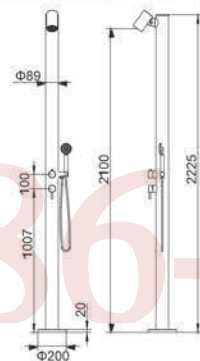

ЛШ[®]
NUWEN

ML9038

Size: 2260xΦ42mm
All Matt
Cold Water Only

+86-86-00000000
ЛШ[®]
NUWEN

ML9039

Size: 2250xΦ42mm
All Matt
Cold Water Only

ML9039-MB

Size: 2250xΦ42mm
Matt Black
Cold Water Only

+86 18680577977

ML9040

Size: 2317xΦ89mm
All Matt

ML9040-MB

Size: 2317xΦ89mm
Matt Black

+86-18680577977

ML9041

Size: 2225xØ89mm
All Matt

ML9041-MB

Size: 2225xØ89mm
Matt Black

+86-1868-1577911

ML9042
Size: 2160xΦ89mm
All Matt

ML9042-MB
Size: 2160xΦ89mm
Matt Black

80-18880577977

ML9043
Size: 2310x Φ 60mm
All Matt

577977

316L Stainless Steel

ML9043-MB

Size: 2310x Φ 60mm
Matt Black

+86-18680577977

ML9045

Size: 1000xΦ60mm
All Matt

ML9045-MB

Size: 1000xΦ60mm
Matt Black