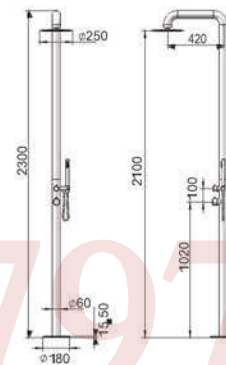

For a long time, showering has become an integral part of modern daily thing, in fact, we have to shower as a must. But it means more: it can bring relax to everyone from the whole body relaxed shower to massage. Because it let us feel the source of the water. The elements make our body and soul relax.