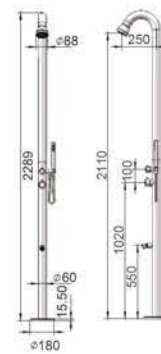

Size: 2289x Φ 60mm
Brushed Gold

+86-18680577977

ML9002-MW

Size: 2289xΦ60mm
Matt White

+85-186830577977

Relaxed, comfortable, hearty, fun, this is how we create your shower experience. MINGLIU shower screen, a variety of style options, any combination of a variety of bathroom styles, humane thermostat designed to allow you peace of mind shower, enjoy a safe and comfortable.

ML9002-GM
 Size: 2289xΦ60mm
 Gun Metal

+86-18680577977

ML9003
Size: 2289xΦ60mm
All Matt

For a long time, showering has become an integral part of modern daily thing, in fact, we have to shower as a must. But it means more, it can bring relax to everyone from the whole body relaxed shower to massage. Because it let us feel the source of the water. The elements make our body and soul relax.

ML9006-MB

Size: 2300xΦ38-60mm
Matt Black

+86-1868-0371377

316L Stainless Steel

ML9007
Size: 2439xΦ60mm
All Matt

316L Stainless Steel

ML9007-MB
Size: 2439xΦ60mm
Matt Black

6-18680577977

ML9006

Size: 2300xΦ38-60mm

All Matt

+86-18680577777

ML9008-MB

Size: 2300xΦ60mm
Matt Black

+86-1868-05797

ML9008