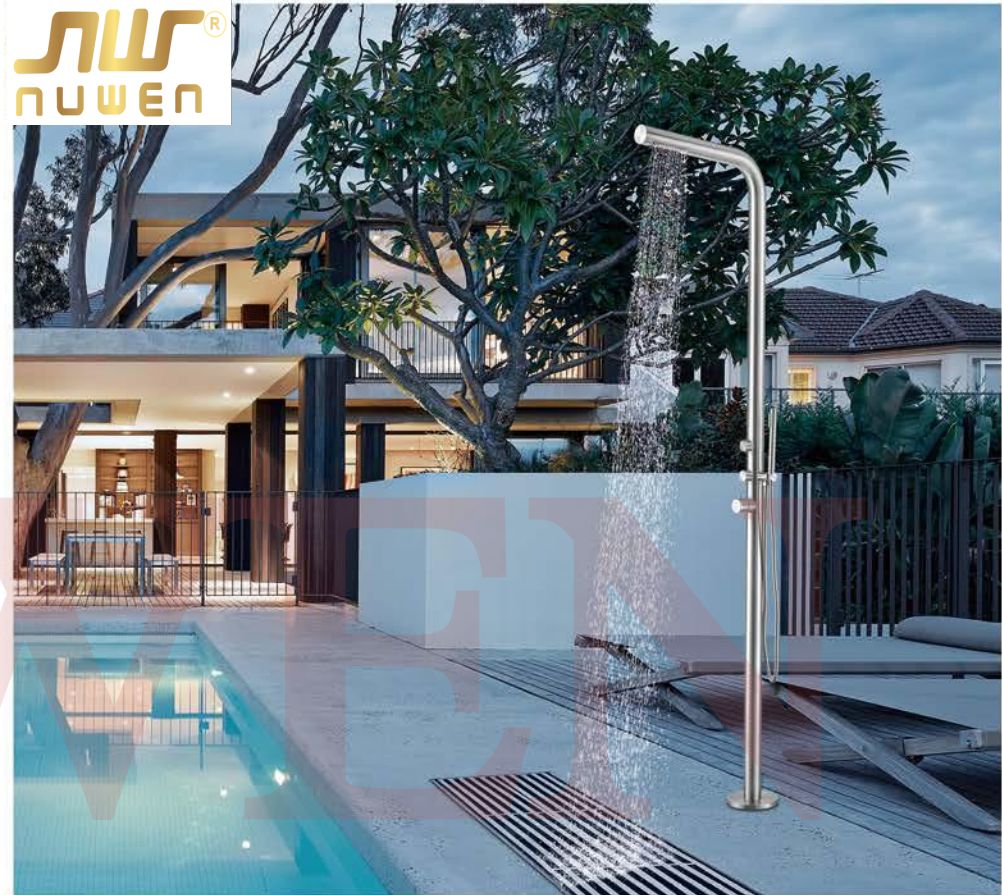

Top spray shower big ceiling disk provides comprehensive coverage of the body's soft spray. With uniform water yield and strong visual impact. It is an excellent choice in the rain type of showerhead.