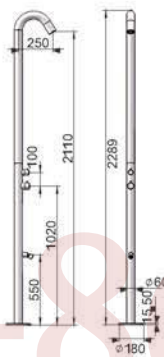

ML9002-MB
Size:2289xΦ60mm
Matt Black

+86-18680577977

Shower Faucet

001-112

Bathtub Faucet

113-116

+86-18680577977

ML9002-BG

ML9002-GM
 Size: 2289xΦ60mm
 Gun Metal

+86-18680577977

ML9003
Size: 2289xΦ60mm
All Matt

For a long time, showering has become an integral part of modern daily thing, in fact, we have to shower as a must. But it means more, it can bring relax to everyone from the whole body relaxed shower to massage. Because it let us feel the source of the water. The elements make our body and soul relax.

ML9006-MB

Size: 2300xΦ38-60mm
Matt Black

+86-1868-0371377

316L Stainless Steel

ML9007
Size: 2439xΦ60mm
All Matt

316L Stainless Steel

ML9007-MB
Size: 2439xΦ60mm
Matt Black

6-18680577977

ML9016

Size: 2210xΦ60mm
All Matt

+86-18688057797

ML9016-MB

Size: 2210xΦ60mm
Matt Black

SHOWER FAUCET

Its design is condensed to most simple structure and gives life an extreme lightness. Its function is enough to be matched with ever improving appearance.