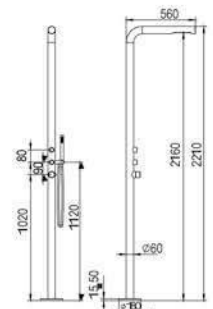

+86-1868-007797

ML9010-MB

Size: 1790xΦ60mm
Matt Black

+86-18680577977

ML9013
Size: 2300xΦ60mm
All Matt

+86 20 30577977

ML9015

Size: 1280xΦ60mm
All Matt

+86-18683779777

ML9015-MB

Size: 1280xΦ60mm
Matt Black

+86-13580577977

Top spray shower big ceiling disk provides comprehensive coverage of the body's soft spray. With uniform water yield and strong visual impact. It is an excellent choice in the rain type of showerhead.

ML9016

Size: 2210xΦ60mm
All Matt

+86-18688057797

ML9016-MB

Size: 2210xΦ60mm
Matt Black

SHOWER FAUCET

Its design is condensed to most simple structure and gives life an extreme lightness. Its function is enough to be matched with ever improving appearance.

+86 18680577977

ML9040

Size: 2317xΦ89mm
All Matt

ML9040-MB

Size: 2317xΦ89mm
Matt Black

+86-18680577977

ML9041

Size: 2225xØ89mm
All Matt