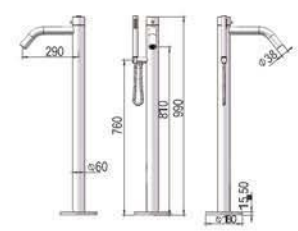

+86 18680577977

ML9040

Size: 2317xΦ89mm
All Matt

ML9040-MB

Size: 2317xΦ89mm
Matt Black

+86-18680577977

ML9041

Size: 2225xØ89mm
All Matt

ML9041-MB

Size: 2225xØ89mm
Matt Black

+86-1868-1577911

ML9042
Size: 2160xΦ89mm
All Matt

ML9042-MB
Size: 2160xΦ89mm
Matt Black

80-18880577977

ML9043
Size: 2310x Φ 60mm
All Matt

577977

316L Stainless Steel

ML9043-MB

Size: 2310x Φ 60mm
Matt Black

+86-18680577977

ML9045

Size: 1000xΦ60mm
All Matt

ML9045-MB

Size: 1000xΦ60mm
Matt Black

+86-18680577977

BATHTUB FAUCET

Its design is condensed to most simple structure and gives life an extreme lightness, its function is enough to be matched with ever improving appearance.

ML9011

Size: 990xΦ60mm
All Matt