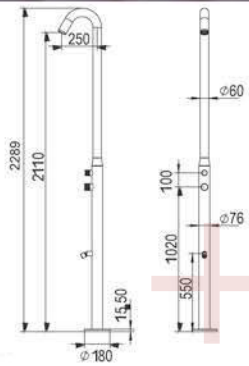

ML9023

Size: 1790xΦ60mm

All Matt

+86-18680577977

ML9023-MB
Size: 1790xΦ60mm
Matt Black

+86-18680577977

ML9025
Size:2210xΦ60mm
All Matt

We not only hope to overhaul the way people use water by our idea, but also strive to set up a new standard for comfort and controllability of sanitary products. One of the most important ideas in Gilon is joy. This factor runs through our every thought, and contained in each line designers described, it has become the tag of Mingliu.

ML9025-MB

Size:2210xΦ60mm
Matt Black

ML9026
Size: 2289xΦ60-76mm
All Matt

86-18680577977

316L Stainless Steel

ML9026-MB
Size: 2289xΦ60-76mm
Matt Black

316L Stainless Steel

ML9027

Size: 2300xΦ60-76mm
All Matt

+86-18680571977

ML9027-MB
Size: 2300xΦ60-76mm
Matt Black

+86-18680577977

ML9028
Size: 2370x ϕ 60-76mm
All Matt

+86-18680577977

ML9030
Size: 2250xΦ60mm
All Matt

+86-18680577977

+86 18680577977

ML9040

Size: 2317xΦ89mm
All Matt

ML9040-MB

Size: 2317xΦ89mm
Matt Black

+86-18680577977

ML9041

Size: 2225xØ89mm
All Matt