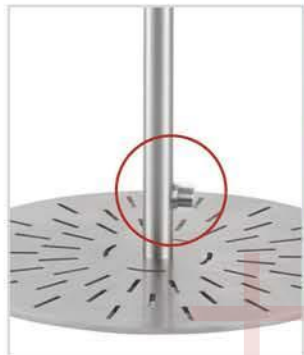

+86-18683779777

ML9015-MB

Size: 1280xΦ60mm
Matt Black

+86-13580577977

Top spray shower big ceiling disk provides comprehensive coverage of the body's soft spray. With uniform water yield and strong visual impact. It is an excellent choice in the rain type of showerhead.

ML9016

Size: 2210xΦ60mm
All Matt

+86-18688057797

ML9016-MB

Size: 2210xΦ60mm
Matt Black

SHOWER FAUCET

Its design is condensed to most simple structure and gives life an extreme lightness. Its function is enough to be matched with ever improving appearance.

ML9018

Size: 2300xΦ38mm
All Matt
Cold Water Only

86-18680577977

For a long time, showering has become an integral part of modern daily thing, in fact, we have to shower as a must. But it means more: it can bring relax to everyone from the whole body relaxed shower to massage. Because it let us feel the source of the water. The elements make our body and soul relax.