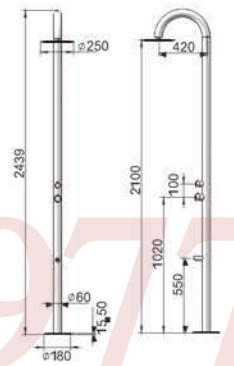

ML9002-GM
 Size: 2289xΦ60mm
 Gun Metal

+86-18680577977

ML9003
Size: 2289xΦ60mm
All Matt

For a long time, showering has become an integral part of modern daily thing, in fact, we have to shower as a must. But it means more, it can bring relax to everyone from the whole body relaxed shower to massage. Because it let us feel the source of the water. The elements make our body and soul relax.

ML9002-RG
 Size: 2289xΦ60mm
 Rose Gold

+86-18680577977

316L Stainless Steel

ML9005-MB

Size: 2300x Φ 38-60mm
Matt Black

+86-18680577977

For a long time, showering has become an integral part of modern daily thing, in fact, we have to shower as a must. But it means more: it can bring relax to everyone from the whole body relaxed shower to massage. Because it let us feel the source of the water. The elements make our body and soul relax.

ML9006-MB

Size: 2300xΦ38-60mm
Matt Black

+86-1868-0371377

316L Stainless Steel

ML9007
Size: 2439xΦ60mm
All Matt

316L Stainless Steel

ML9007-MB
Size: 2439xΦ60mm
Matt Black

6-18680577977

ML9006

Size: 2300xΦ38-60mm

All Matt

+86-18680577777

ML9008-MB

Size: 2300xΦ60mm
Matt Black

+86-1868-05797

ML9008