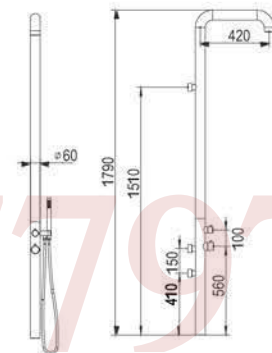

ML9006

Size: 2300xΦ38-60mm

All Matt

+86-18680577777

ML9008-MB

Size: 2300xΦ60mm
Matt Black

+86-1868-05797

ML9008

ML9009

Size: 1830xΦ38-60mm
All Matt

+86-18680577977

ML9010
Size: 1790xΦ60mm
All Matt

86-18680577977

We not only hope to overhaul the way people use water by our idea, but also strive to set up a new standard for comfort and controllability of sanitary products. One of the most important ideas in Gilon is joy. This factor runs through our every thought, and contained in each line designers described, it has become the tag of Mingliu.

+86-1868-007797

ML9010-MB

Size: 1790xΦ60mm
Matt Black

+86-18680577977

ML9013
Size: 2300xΦ60mm
All Matt

+86 20 30577977

ML9015

Size: 1280xΦ60mm
All Matt

+86 18680577977

ML9040

Size: 2317xΦ89mm
All Matt

ML9040-MB

Size: 2317xΦ89mm
Matt Black

+86-18680577977

ML9041

Size: 2225xØ89mm
All Matt