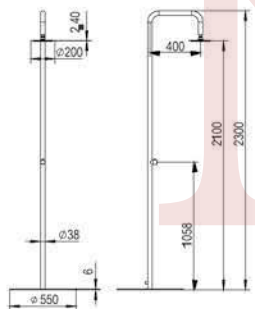

+86-1868-007797

ML9010-MB

Size: 1790xΦ60mm
Matt Black

+86-18680577977

ML9013
Size: 2300xΦ60mm
All Matt

+86 20 30577977

ML9015

Size: 1280xΦ60mm
All Matt

+86-18683779777

ML9015-MB

Size: 1280xΦ60mm
Matt Black

+86-13580577977

Top spray shower big ceiling disk provides comprehensive coverage of the body's soft spray. With uniform water yield and strong visual impact. It is an excellent choice in the rain type of showerhead.

ML9016

Size: 2210xΦ60mm
All Matt

+86-18688057797

ML9016-MB

Size: 2210xΦ60mm
Matt Black

SHOWER FAUCET

Its design is condensed to most simple structure and gives life an extreme lightness. Its function is enough to be matched with ever improving appearance.