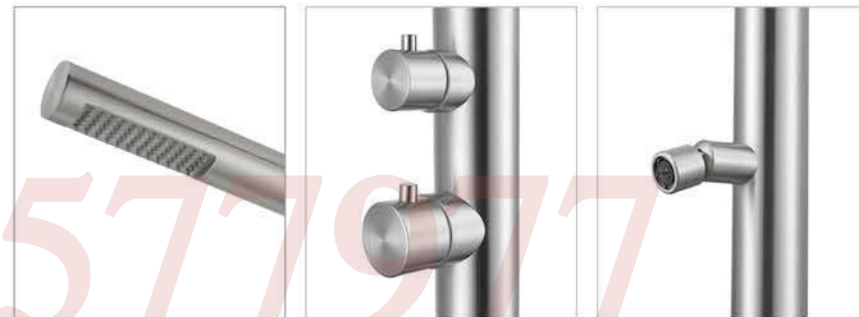

ML9023

Size: 1790xΦ60mm

All Matt

+86-18680577977

ML9023-MB
Size: 1790xΦ60mm
Matt Black

+86-18680577977

ML9025
Size:2210xΦ60mm
All Matt

We not only hope to overhaul the way people use water by our idea, but also strive to set up a new standard for comfort and controllability of sanitary products. One of the most important ideas in Gilon is joy. This factor runs through our every thought, and contained in each line designers described, it has become the tag of Mingliu.