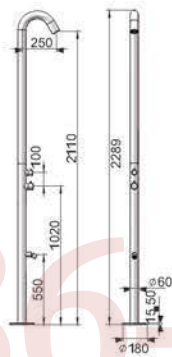

Relaxed, comfortable, hearty, fun, this is how we create your shower experience. MINGLIU shower screen, a variety of style options, any combination of a variety of bathroom styles, humane thermostat designed to allow you peace of mind shower, enjoy a safe and comfortable.