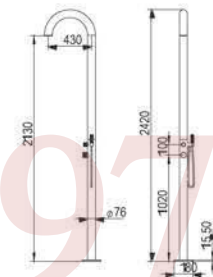

ML9020-MB
Size: 2420xΦ76mm
Matt Black