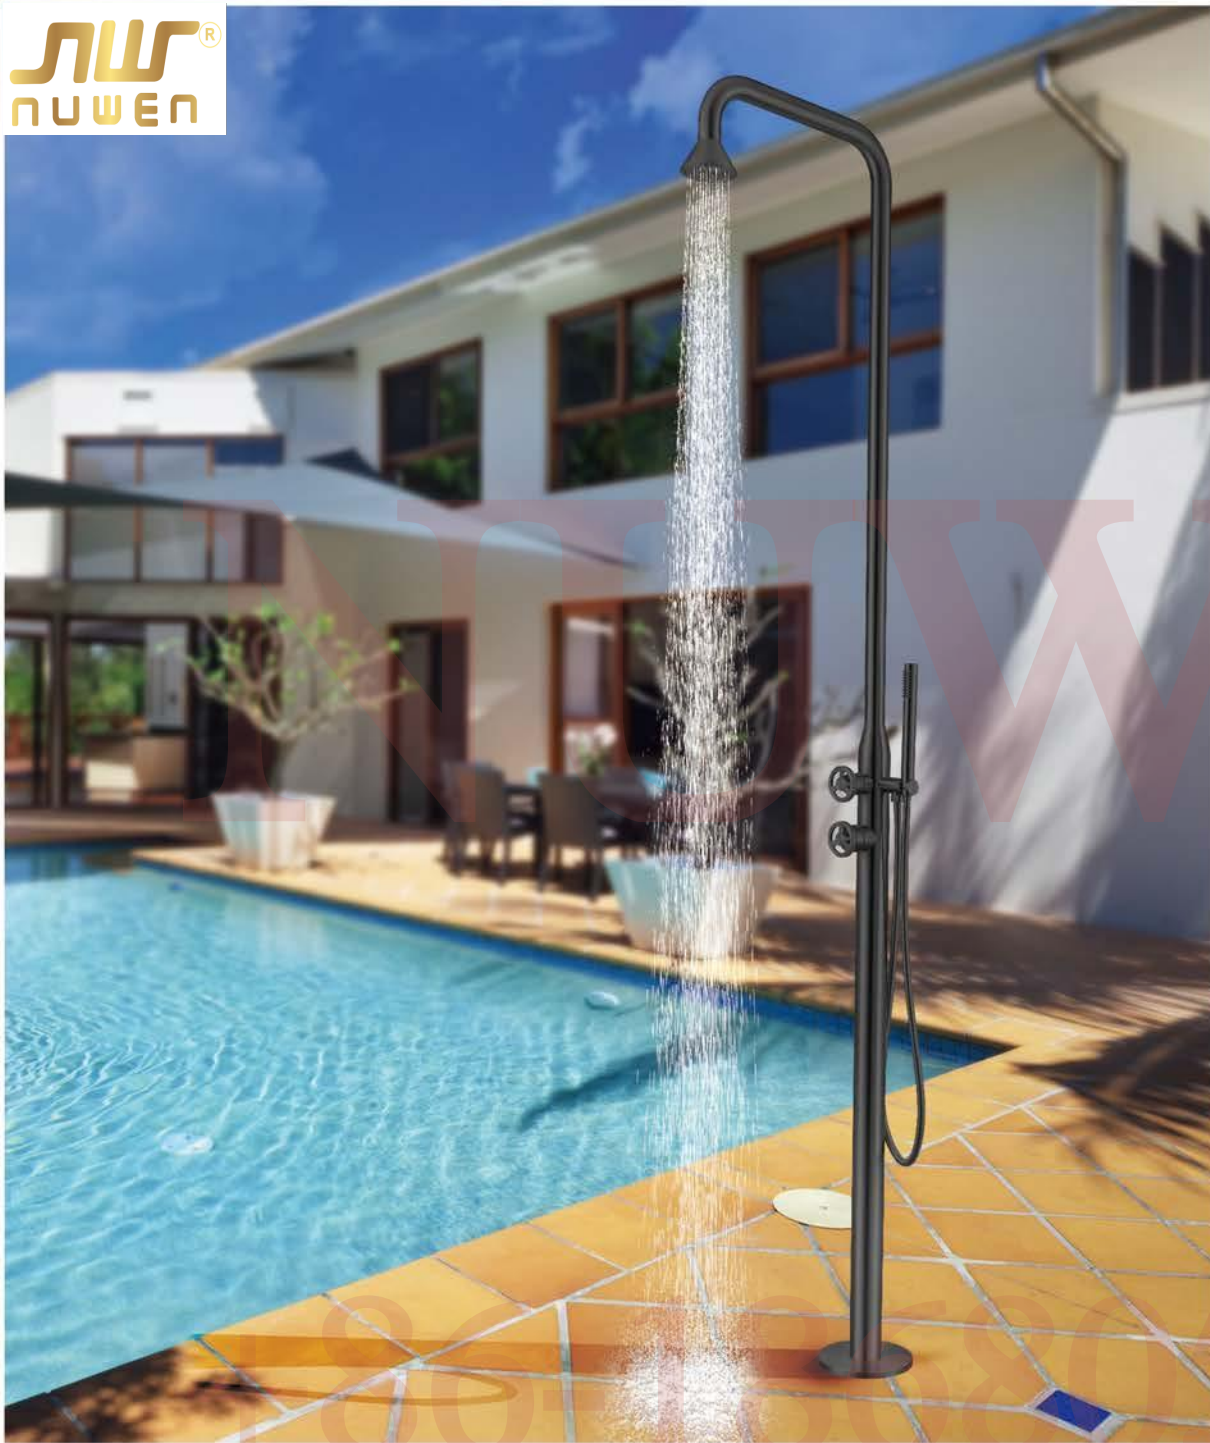

ML9031-MB
Size: 2300xΦ38-60mm
Matt Black