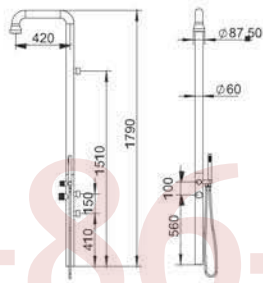

ML9023

Size: 1790xΦ60mm

All Matt

+86-18680577977

ML9023-MB
Size: 1790xΦ60mm
Matt Black

+86-18680577977

ML9025
Size:2210xΦ60mm
All Matt

We not only hope to overhaul the way people use water by our idea, but also strive to set up a new standard for comfort and controllability of sanitary products. One of the most important ideas in Gilon is joy. This factor runs through our every thought, and contained in each line designers described, it has become the tag of Mingliu.

ML9025-MB

Size:2210xΦ60mm
Matt Black

ML9026
Size: 2289xΦ60-76mm
All Matt

86-18680577977

316L Stainless Steel

ML9026-MB
Size: 2289xΦ60-76mm
Matt Black

316L Stainless Steel

ML9027

Size: 2300xΦ60-76mm
All Matt

+86-18680571977

ML9027-MB
Size: 2300xΦ60-76mm
Matt Black

+86-18680577977

ML9028
Size: 2370x ϕ 60-76mm
All Matt

+86-18680577977

ML9030
Size: 2250xΦ60mm
All Matt

+86-18680577977

+86 18680577977

ML9040

Size: 2317xΦ89mm
All Matt

ML9040-MB

Size: 2317xΦ89mm
Matt Black

+86-18680577977

ML9041

Size: 2225xØ89mm
All Matt