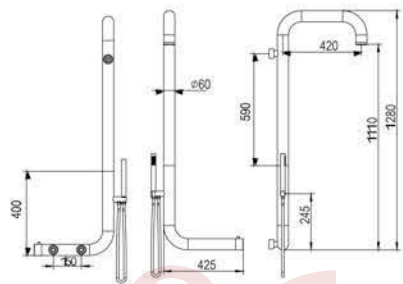

+86-1868-007797

ML9010-MB

Size: 1790xΦ60mm
Matt Black

+86-18680577977

ML9013
Size: 2300xΦ60mm
All Matt

+86 20 30577977

ML9015

Size: 1280xΦ60mm
All Matt

+86-18683779777

ML9015-MB

Size: 1280xΦ60mm
Matt Black

+86-13580577977

Top spray shower big ceiling disk provides comprehensive coverage of the body's soft spray. With uniform water yield and strong visual impact. It is an excellent choice in the rain type of showerhead.

ML9016

Size: 2210xΦ60mm
All Matt

+86-18688057797

ML9016-MB

Size: 2210xΦ60mm
Matt Black

SHOWER FAUCET

Its design is condensed to most simple structure and gives life an extreme lightness. Its function is enough to be matched with ever improving appearance.