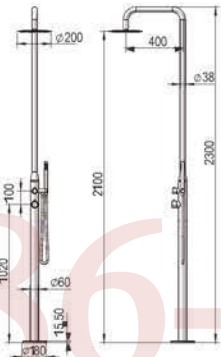

ML9002-GM
 Size: 2289xΦ60mm
 Gun Metal

+86-18680577977

ML9003
Size: 2289xΦ60mm
All Matt

For a long time, showering has become an integral part of modern daily thing, in fact, we have to shower as a must. But it means more, it can bring relax to everyone from the whole body relaxed shower to massage. Because it let us feel the source of the water. The elements make our body and soul relax.

ML9002-RG
 Size: 2289xΦ60mm
 Rose Gold

+86-18680577977

316L Stainless Steel

ML9005-MB

Size: 2300x Φ 38-60mm
Matt Black

+86-18680577977

For a long time, showering has become an integral part of modern daily thing, in fact, we have to shower as a must. But it means more: it can bring relax to everyone from the whole body relaxed shower to massage. Because it let us feel the source of the water. The elements make our body and soul relax.

ML9006-MB

Size: 2300xΦ38-60mm
Matt Black

+86-1868-0371377

316L Stainless Steel

ML9007
Size: 2439xΦ60mm
All Matt

316L Stainless Steel

ML9007-MB
Size: 2439xΦ60mm
Matt Black

6-18680577977

ML9006

Size: 2300xΦ38-60mm

All Matt

+86-18680577777

ML9008-MB

Size: 2300xΦ60mm
Matt Black

+86-1868-05797

ML9008