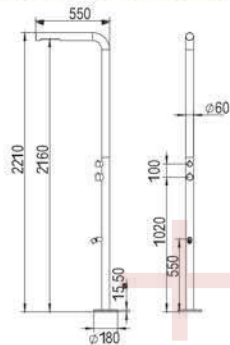

ML9023

Size: 1790xΦ60mm

All Matt

+86-18680577977

ML9023-MB
Size: 1790xΦ60mm
Matt Black

+86-18680577977

ML9025
Size:2210xΦ60mm
All Matt

We not only hope to overhaul the way people use water by our idea, but also strive to set up a new standard for comfort and controllability of sanitary products. One of the most important ideas in Gilon is joy. This factor runs through our every thought, and contained in each line designers described, it has become the tag of Mingliu.

ML9025-MB

Size:2210xΦ60mm
Matt Black

ML9026
Size: 2289xΦ60-76mm
All Matt

86-18680577977

316L Stainless Steel

ML9026-MB
Size: 2289xΦ60-76mm
Matt Black

316L Stainless Steel

ML9027

Size: 2300xΦ60-76mm
All Matt

+86-18680571977

ML9027-MB
Size: 2300xΦ60-76mm
Matt Black

+86-18680577977

ML9028
Size: 2370x ϕ 60-76mm
All Matt

+86-18680577977

ML9030
Size: 2250xΦ60mm
All Matt

+86-18680577977

+86 18680577977

ML9040

Size: 2317xΦ89mm
All Matt

ML9040-MB

Size: 2317xΦ89mm
Matt Black

+86-18680577977

ML9041

Size: 2225xØ89mm
All Matt