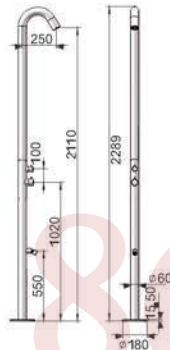

ML9002-GM
 Size: 2289xΦ60mm
 Gun Metal

+86-18680577977

ML9003
Size: 2289xΦ60mm
All Matt

For a long time, showering has become an integral part of modern daily thing, in fact, we have to shower as a must. But it means more, it can bring relax to everyone from the whole body relaxed shower to massage. Because it let us feel the source of the water. The elements make our body and soul relax.

ML9002-RG
 Size: 2289xΦ60mm
 Rose Gold

+86-18680577977

316L Stainless Steel

ML9005-MB

Size: 2300x Φ 38-60mm
Matt Black

+86-18680577977

For a long time, showering has become an integral part of modern daily thing, in fact, we have to shower as a must. But it means more: it can bring relax to everyone from the whole body relaxed shower to massage. Because it let us feel the source of the water. The elements make our body and soul relax.

ML9006-MB

Size: 2300xΦ38-60mm
Matt Black

+86-1868-0371377

316L Stainless Steel

ML9007
Size: 2439xΦ60mm
All Matt

316L Stainless Steel

ML9007-MB
Size: 2439xΦ60mm
Matt Black

6-18680577977

ML9006

Size: 2300xΦ38-60mm

All Matt

+86-18680577777

ML9008-MB

Size: 2300xΦ60mm
Matt Black

+86-1868-05797

ML9008