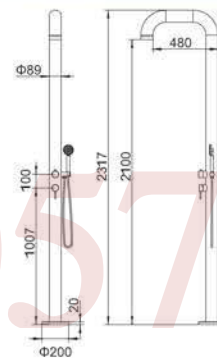

316L Stainless Steel

+86-18680577977

ML9030-MB
Size:2250xΦ60mm
Matt Black

316L Stainless Steel

ML9031

Size: 2300xΦ38-60mm
All Matt

+86-18680577977

ML9031-MB
Size: 2300xΦ38-60mm
Matt Black

ЛШ[®]
NUWEN

ML9038

Size: 2260xΦ42mm
All Matt
Cold Water Only

+86-86-00000000
ЛШ[®]
NUWEN

ML9039

Size: 2250xΦ42mm
All Matt
Cold Water Only

ML9039-MB

Size: 2250xΦ42mm
Matt Black
Cold Water Only

+86 18680577977

ML9040

Size: 2317xΦ89mm
All Matt

ML9040-MB

Size: 2317xΦ89mm
Matt Black

+86-18680577977

ML9041

Size: 2225xØ89mm
All Matt

ML9041-MB

Size: 2225xØ89mm
Matt Black

+86-1868-1577911

ML9042
Size: 2160xΦ89mm
All Matt

ML9042-MB
Size: 2160xΦ89mm
Matt Black

80-18880577977

ML9043
Size: 2310x Φ 60mm
All Matt

577977