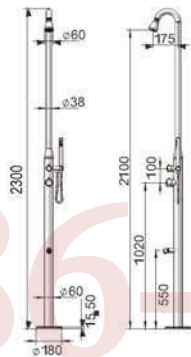

ML9002-RG
 Size: 2289xΦ60mm
 Rose Gold

+86-18680577977

316L Stainless Steel

ML9005-MB

Size: 2300x Φ 38-60mm
Matt Black

+86-18680577977

For a long time, showering has become an integral part of modern daily thing, in fact, we have to shower as a must. But it means more: it can bring relax to everyone from the whole body relaxed shower to massage. Because it let us feel the source of the water. The elements make our body and soul relax.

ML9006-MB

Size: 2300xΦ38-60mm
Matt Black

+86-1868-0371377

316L Stainless Steel

ML9007
Size: 2439xΦ60mm
All Matt

316L Stainless Steel

ML9007-MB
Size: 2439xΦ60mm
Matt Black

6-18680577977

ML9006

Size: 2300xΦ38-60mm

All Matt

+86-18680577777

ML9008-MB

Size: 2300xΦ60mm
Matt Black

+86-1868-05797

ML9008

ML9016

Size: 2210xΦ60mm
All Matt

+86-18688057797

ML9016-MB

Size: 2210xΦ60mm
Matt Black

SHOWER FAUCET

Its design is condensed to most simple structure and gives life an extreme lightness. Its function is enough to be matched with ever improving appearance.