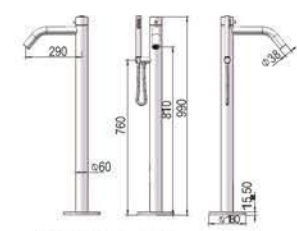

+86 18680577977

ML9040

Size: 2317xΦ89mm
All Matt

ML9040-MB

Size: 2317xΦ89mm
Matt Black

+86-18680577977

ML9041

Size: 2225xØ89mm
All Matt

ML9041-MB

Size: 2225xØ89mm
Matt Black

+86-1868-1577911

ML9042
Size: 2160xΦ89mm
All Matt

ML9042-MB
Size: 2160xΦ89mm
Matt Black

80-18880577977

ML9043
Size: 2310x Φ 60mm
All Matt

577977

316L Stainless Steel

ML9043-MB

Size: 2310x Φ 60mm
Matt Black

+86-18680577977

ML9045

Size: 1000xΦ60mm
All Matt

ML9045-MB

Size: 1000xΦ60mm
Matt Black

+86-18680577977

BATHTUB FAUCET

Its design is condensed to most simple structure and gives life an extreme lightness, its function is enough to be matched with ever improving appearance.

ML9011

Size: 990xΦ60mm
All Matt