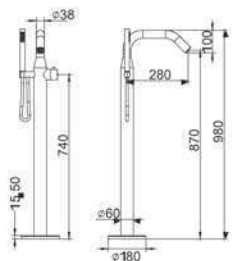

ML9041-MB

Size: 2225xØ89mm
Matt Black

+86-1868-1577911

ML9042
Size: 2160xΦ89mm
All Matt

ML9042-MB
Size: 2160xΦ89mm
Matt Black

80-18880577977

ML9043
Size: 2310x Φ 60mm
All Matt

577977

316L Stainless Steel

ML9043-MB

Size: 2310x Φ 60mm
Matt Black

+86-18680577977

ML9045

Size: 1000xΦ60mm
All Matt

ML9045-MB

Size: 1000xΦ60mm
Matt Black

+86-18680577977

BATHTUB FAUCET

Its design is condensed to most simple structure and gives life an extreme lightness, its function is enough to be matched with ever improving appearance.

ML9011

Size: 990xΦ60mm
All Matt

ML9011-MB

Size: 990xΦ60mm
Matt Black

+86-186880577977

ML9012

Size:980xΦ60mm
All Matt

ML9012-MB

Size:980xΦ60mm
Matt Black

+86-18680577977