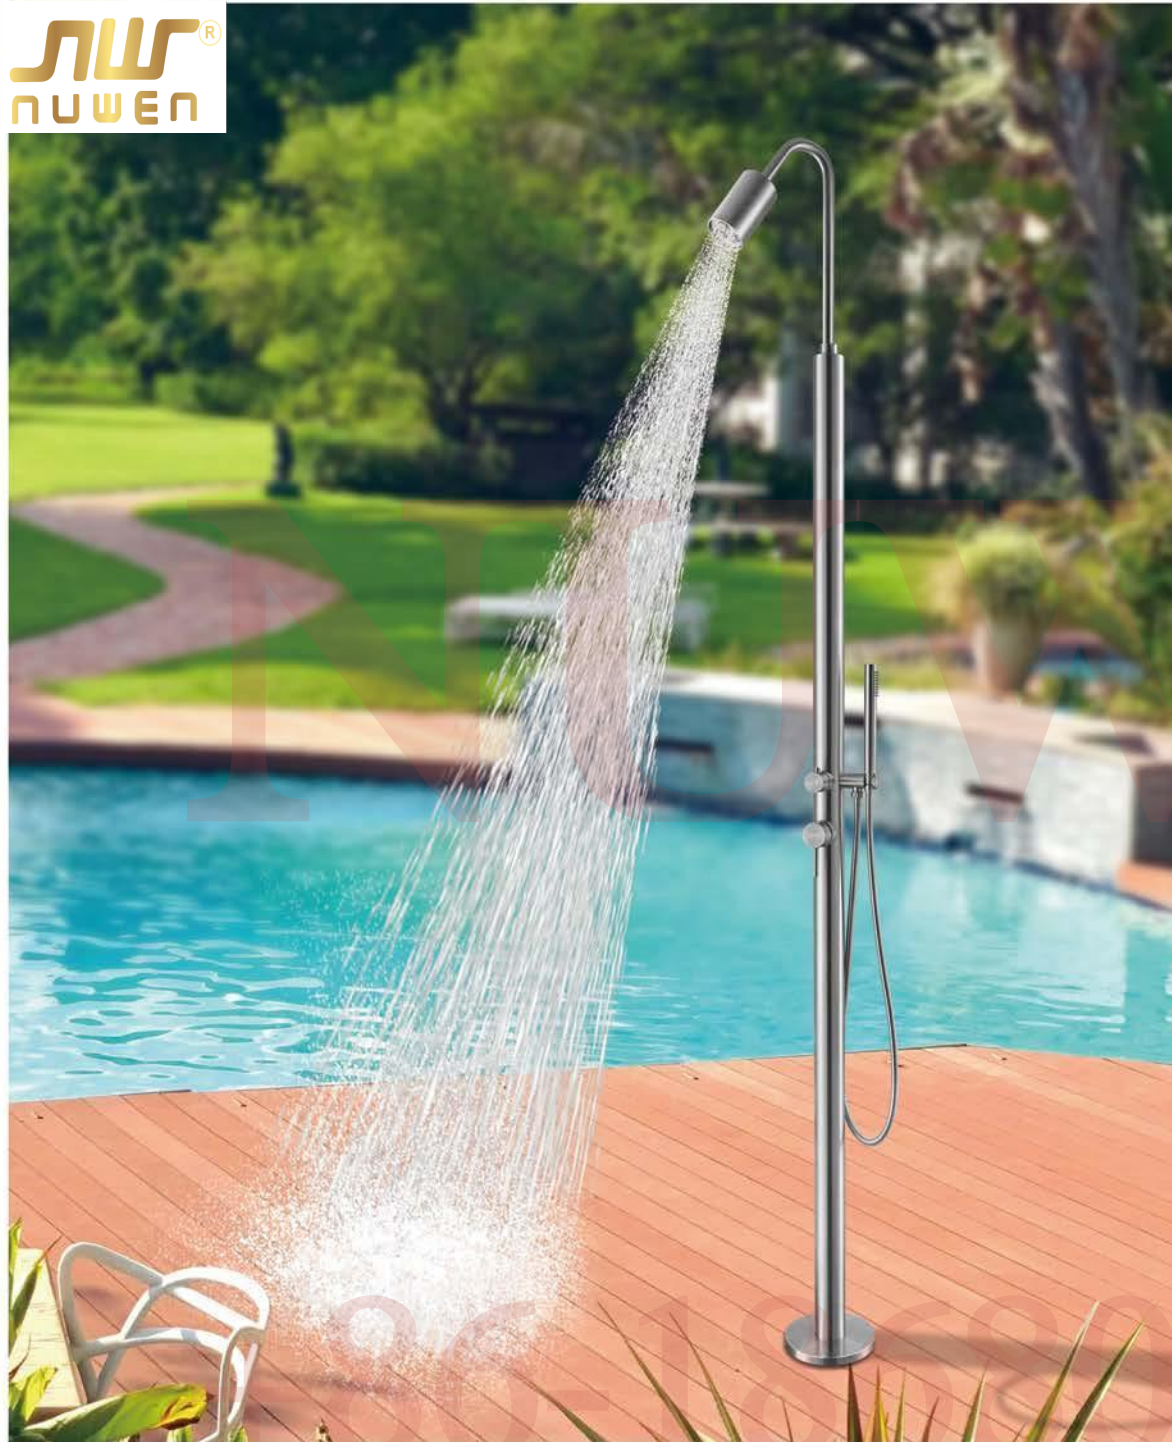

ML9043
Size: 2310x Φ 60mm
All Matt

577977