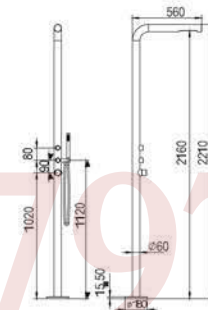

+86-1868-007797

ML9010-MB

Size: 1790xΦ60mm
Matt Black

+86-18680577977

ML9013
Size: 2300xΦ60mm
All Matt

+86 20 30577977

ML9015

Size: 1280xΦ60mm
All Matt

+86-18683779777

ML9015-MB

Size: 1280xΦ60mm
Matt Black

+86-13580577977

Top spray shower big ceiling disk provides comprehensive coverage of the body's soft spray. With uniform water yield and strong visual impact. It is an excellent choice in the rain type of showerhead.

ML9016

Size: 2210xΦ60mm
All Matt

+86-18688057797

ML9016-MB

Size: 2210xΦ60mm
Matt Black

SHOWER FAUCET

Its design is condensed to most simple structure and gives life an extreme lightness. Its function is enough to be matched with ever improving appearance.