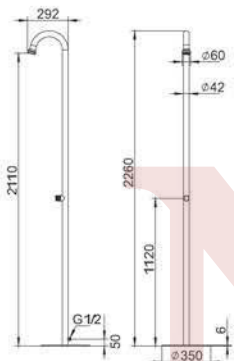

For a long time, showering has become an integral part of modern daily thing, in fact, we have to shower as a must. But it means more: it can bring relax to everyone from the whole body relaxed shower to massage. Because it let us feel the source of the water. The elements make our body and soul relax.

ЛШ®
NUWEN

ML9038

Size: 2260xΦ42mm
All Matt
Cold Water Only