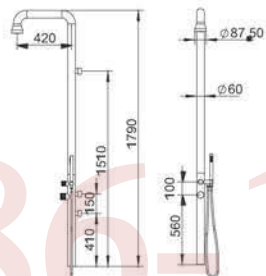

ML9021-MB
Size: 2310xΦ76mm
Matt Black

+86-18680577977

ML9022
Size: 2310xΦ76mm
All Matt

+86-18680577577

ML9022-MB
Size: 2310xΦ76mm
Matt Black

For a long time, showering has become an integral part of modern daily thing, in fact, we have to shower as a must. But if means more, it can bring relax to everyone from the whole body relaxed shower to massage. Because it let us feel the source of the water. The elements make our body and soul relax.

ML9023

Size: 1790xΦ60mm

All Matt

+86-18680577977

ML9023-MB
Size: 1790xΦ60mm
Matt Black

+86-18680577977

ML9025
Size:2210xΦ60mm
All Matt

We not only hope to overhaul the way people use water by our idea, but also strive to set up a new standard for comfort and controllability of sanitary products. One of the most important ideas in Gilon is joy. This factor runs through our every thought, and contained in each line designers described, it has become the tag of Mingliu.

ML9025-MB

Size:2210xΦ60mm
Matt Black

ML9026
Size: 2289xΦ60-76mm
All Matt

86-18680577977

316L Stainless Steel

ML9026-MB
Size: 2289xΦ60-76mm
Matt Black

316L Stainless Steel

ML9027