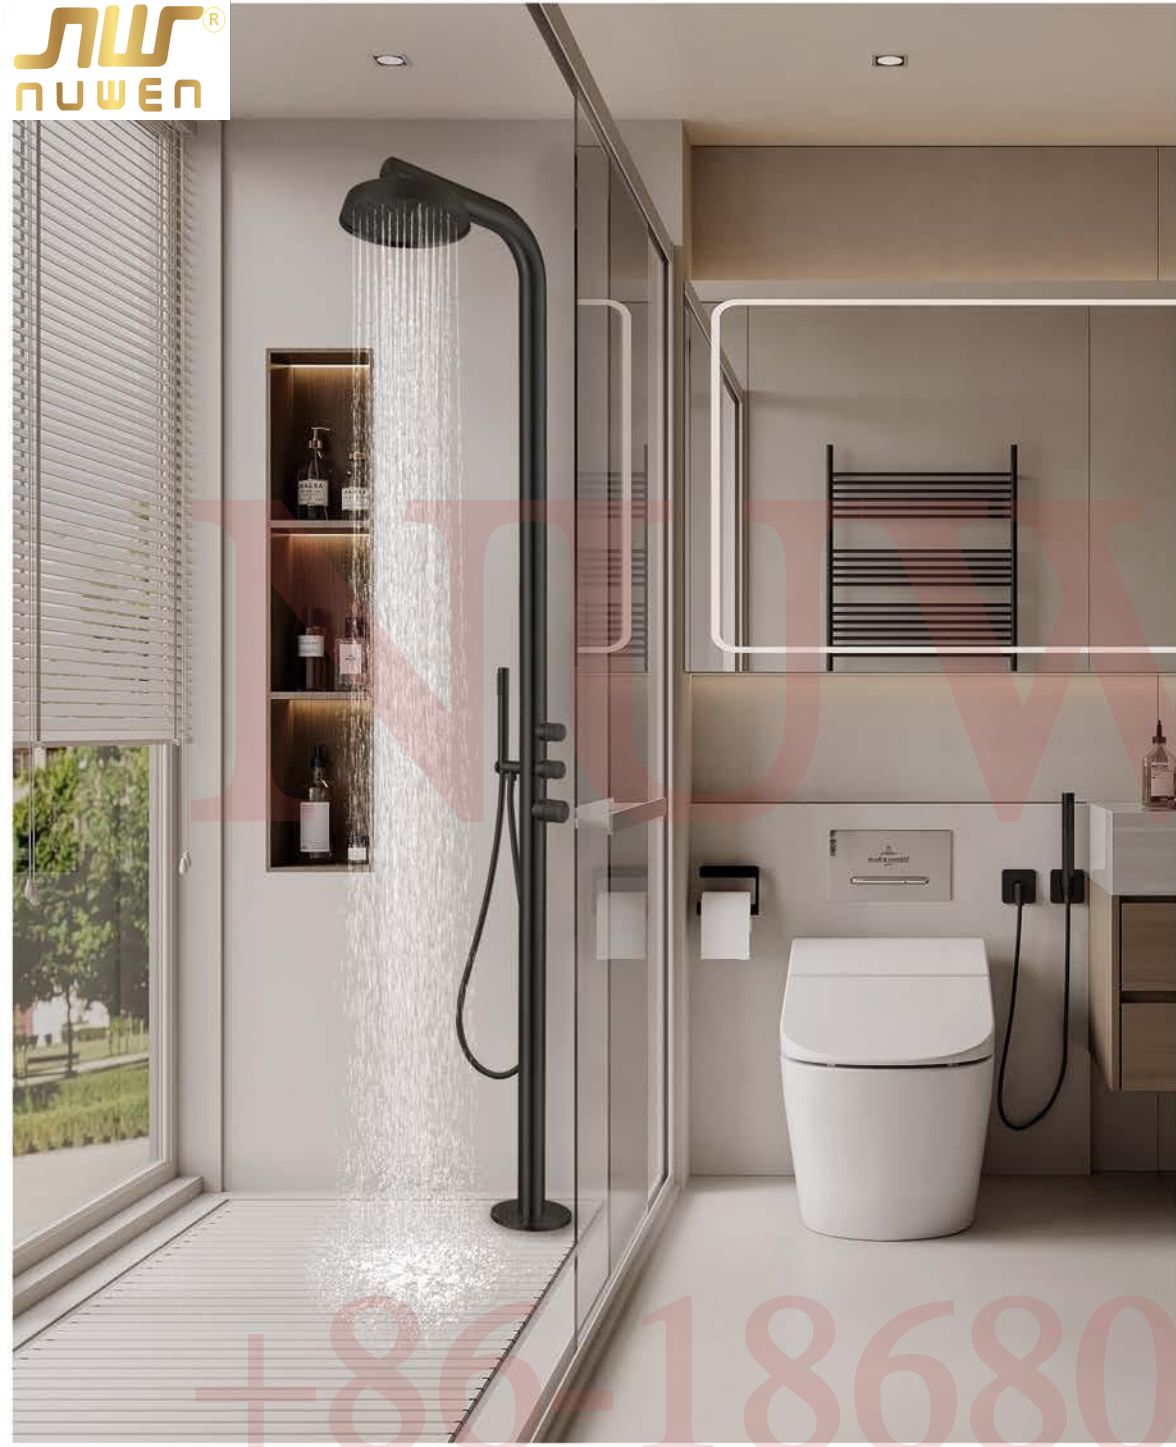

316L Stainless Steel