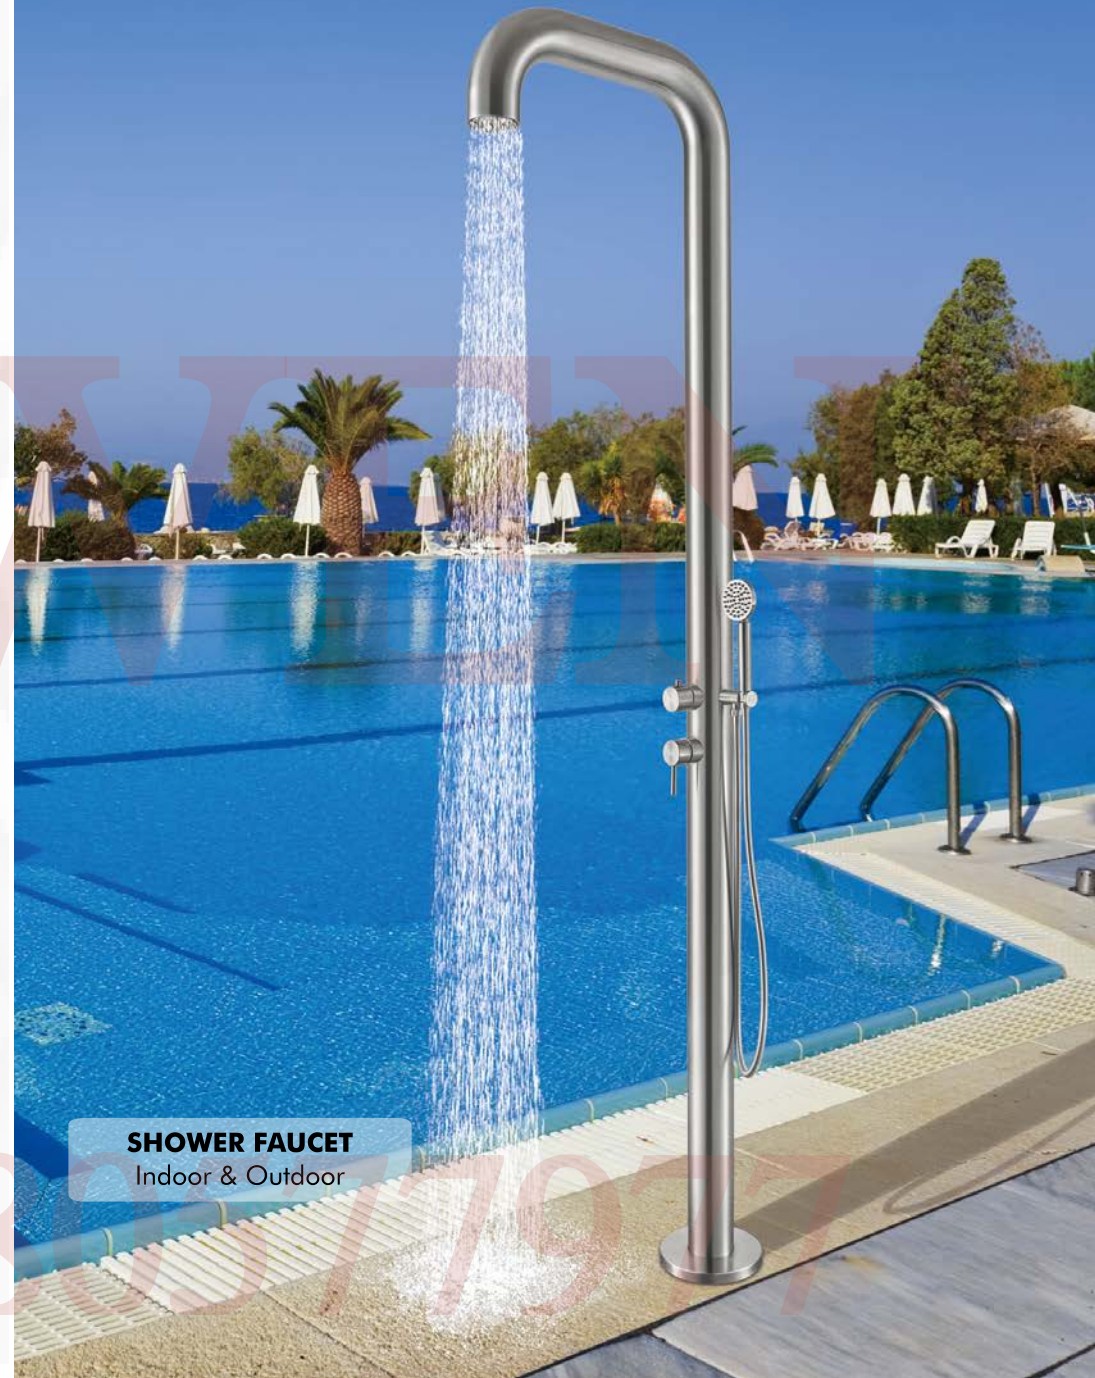

SHOWER FAUCET
Indoor & Outdoor

SHOWER FAUCET

Its design is condensed to most simple structure and gives life an extreme lightness, its function is enough to be matched with ever improving appearance.

ML9001