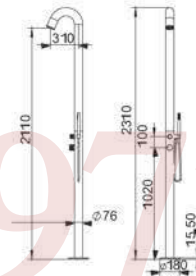

ML9021
Size: 2310xΦ76mm
All Matt