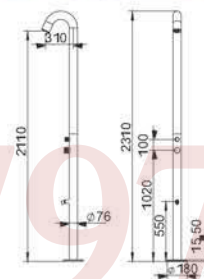

ML9021-MB
Size: 2310xΦ76mm
Matt Black

+86-18680577977

ML9022
Size: 2310xΦ76mm
All Matt

+86-18680577577

ML9022-MB
Size: 2310xΦ76mm
Matt Black

For a long time, showering has become an integral part of modern daily thing, in fact, we have to shower as a must. But if means more, it can bring relax to everyone from the whole body relaxed shower to massage. Because it let us feel the source of the water. The elements make our body and soul relax.

ML9023

Size: 1790xΦ60mm

All Matt

+86-18680577977

ML9023-MB
Size: 1790xΦ60mm
Matt Black

+86-18680577977

ML9025
Size:2210xΦ60mm
All Matt

We not only hope to overhaul the way people use water by our idea, but also strive to set up a new standard for comfort and controllability of sanitary products. One of the most important ideas in Gilon is joy. This factor runs through our every thought, and contained in each line designers described, it has become the tag of Mingliu.

ML9025-MB

Size:2210xΦ60mm
Matt Black

ML9026
Size: 2289xΦ60-76mm
All Matt

86-18680577977

316L Stainless Steel

ML9026-MB
Size: 2289xΦ60-76mm
Matt Black

316L Stainless Steel

ML9027

+86 18680577977

ML9040

Size: 2317xΦ89mm
All Matt

ML9040-MB

Size: 2317xΦ89mm
Matt Black

+86-18680577977

ML9041

Size: 2225xØ89mm
All Matt