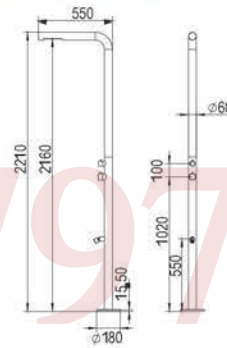

ML9023

Size: 1790xΦ60mm

All Matt

+86-18680577977

ML9023-MB
Size: 1790xΦ60mm
Matt Black

+86-18680577977

ML9025
Size:2210xΦ60mm
All Matt

We not only hope to overhaul the way people use water by our idea, but also strive to set up a new standard for comfort and controllability of sanitary products. One of the most important ideas in Gilon is joy. This factor runs through our every thought, and contained in each line designers described, it has become the tag of Mingliu.

ML9025-MB

Size:2210xΦ60mm
Matt Black

ML9026
Size: 2289xΦ60-76mm
All Matt

86-18680577977

316L Stainless Steel

ML9026-MB
Size: 2289xΦ60-76mm
Matt Black

316L Stainless Steel

ML9027

Size: 2300xΦ60-76mm
All Matt

+86-18680571977

ML9027-MB
Size: 2300xΦ60-76mm
Matt Black

+86-18680577977

ML9028
Size: 2370x ϕ 60-76mm
All Matt

+86-18680577977

ML9030
Size: 2250xΦ60mm
All Matt

+86-18680577977

+86 18680577977

ML9040

Size: 2317xΦ89mm
All Matt

ML9040-MB

Size: 2317xΦ89mm
Matt Black

+86-18680577977

ML9041

Size: 2225xØ89mm
All Matt