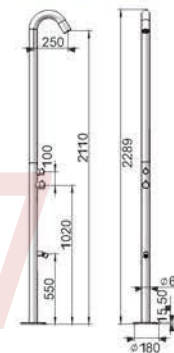

Size: 2289x Φ 60mm
Brushed Gold

+86-18680577977

ML9002-MW

Size: 2289xΦ60mm
Matt White

+85-186830577977

Relaxed, comfortable, hearty, fun, this is how we create your shower experience. MINGLIU shower screen, a variety of style options, any combination of a variety of bathroom styles, humane thermostat designed to allow you peace of mind shower, enjoy a safe and comfortable.

ML9002-GM
 Size: 2289xΦ60mm
 Gun Metal

+86-18680577977

ML9003
Size: 2289xΦ60mm
All Matt

For a long time, showering has become an integral part of modern daily thing, in fact, we have to shower as a must. But it means more, it can bring relax to everyone from the whole body relaxed shower to massage. Because it let us feel the source of the water. The elements make our body and soul relax.

ML9006-MB

Size: 2300xΦ38-60mm
Matt Black

+86-1868-0371377

316L Stainless Steel

ML9007
Size: 2439xΦ60mm
All Matt

316L Stainless Steel

ML9007-MB
Size: 2439xΦ60mm
Matt Black

6-18680577977

ML9016

Size: 2210xΦ60mm
All Matt

+86-18688057797

ML9016-MB

Size: 2210xΦ60mm
Matt Black

SHOWER FAUCET

Its design is condensed to most simple structure and gives life an extreme lightness. Its function is enough to be matched with ever improving appearance.