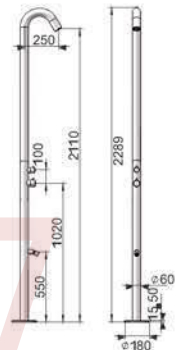

ML9002

Size: 2289xΦ60mm
All Matt

+86-18680577977

ML9001-MB
Size: 2289xΦ60mm
Matt Black

+86-18630577977

Relaxed, comfortable; hearty, fun, this is how we create your shower experience. MINGLIU shower screen, a variety of style options, any combination of a variety of bathroom styles, humane thermostat designed to allow you peace of mind shower, enjoy a safe and comfortable.

ML9002-MB
Size:2289xΦ60mm
Matt Black

+86-18680577977

Shower Faucet

001-112

Bathtub Faucet

113-116

+86-18680577977

ML9002-BG

ML9006-MB

Size: 2300xΦ38-60mm
Matt Black

+86-1868-0371377

316L Stainless Steel

ML9007
Size: 2439xΦ60mm
All Matt

316L Stainless Steel

ML9007-MB
Size: 2439xΦ60mm
Matt Black

6-18680577977

ML9016

Size: 2210xΦ60mm
All Matt

+86-18688057797

ML9016-MB

Size: 2210xΦ60mm
Matt Black

SHOWER FAUCET

Its design is condensed to most simple structure and gives life an extreme lightness. Its function is enough to be matched with ever improving appearance.