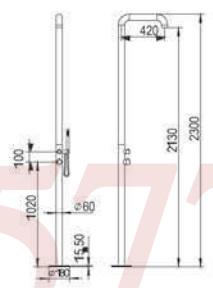

+86-1868-007797

ML9010-MB

Size: 1790xΦ60mm
Matt Black

+86-18680577977

ML9013
Size: 2300xΦ60mm
All Matt

+86 20 30577977

ML9015

Size: 1280xΦ60mm
All Matt

ML9016

Size: 2210xΦ60mm
All Matt

+86-18688057797

ML9016-MB

Size: 2210xΦ60mm
Matt Black

SHOWER FAUCET

Its design is condensed to most simple structure and gives life an extreme lightness. Its function is enough to be matched with ever improving appearance.