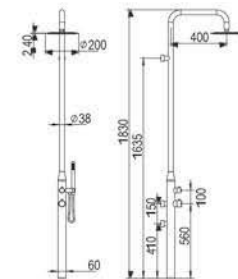

ML9009

Size: 1830xΦ38-60mm
All Matt

+86-18680577977