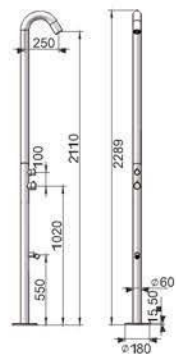

ML9002-MW

Size: 2289xΦ60mm
Matt White

+85-186830577977