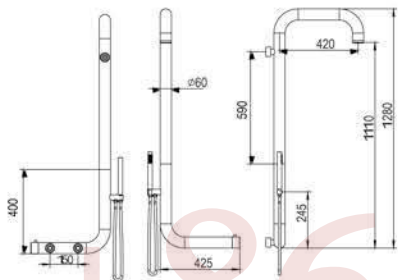

+86-1868-007797

ML9010-MB

Size: 1790xΦ60mm
Matt Black

+86-18680577977

ML9013
Size: 2300xΦ60mm
All Matt

+86 20 30577977

ML9015

Size: 1280xΦ60mm
All Matt

+86-18683779777

ML9015-MB

Size: 1280xΦ60mm
Matt Black

+86-13580577977

Top spray shower big ceiling disk provides comprehensive coverage of the body's soft spray. With uniform water yield and strong visual impact. It is an excellent choice in the rain type of showerhead.

ML9016

Size: 2210xΦ60mm
All Matt

+86-18688057797

ML9016-MB

Size: 2210xΦ60mm
Matt Black

SHOWER FAUCET

Its design is condensed to most simple structure and gives life an extreme lightness. Its function is enough to be matched with ever improving appearance.