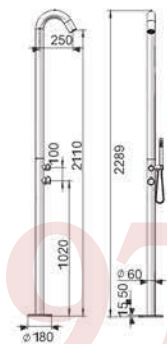

ML9001-MB
Size: 2289xΦ60mm
Matt Black

+86-18630577977