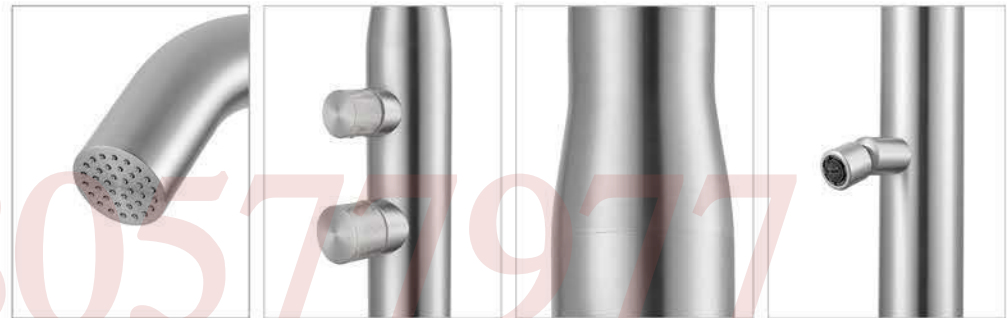

86-18680577977