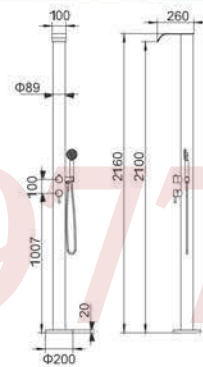

ЛШ[®]
NUWEN

ML9038

Size: 2260xΦ42mm
All Matt
Cold Water Only

+86-86-00000000
ЛШ[®]
NUWEN

ML9039

Size: 2250xΦ42mm
All Matt
Cold Water Only

ML9039-MB

Size: 2250xΦ42mm
Matt Black
Cold Water Only

+86 18680577977

ML9040

Size: 2317xΦ89mm
All Matt

ML9040-MB

Size: 2317xΦ89mm
Matt Black

+86-18680577977

ML9041

Size: 2225xØ89mm
All Matt

ML9041-MB

Size: 2225xØ89mm
Matt Black

+86-1868-1577911

ML9042
Size: 2160xΦ89mm
All Matt

ML9042-MB
Size: 2160xΦ89mm
Matt Black

80-18880577977

ML9043
Size: 2310x Φ 60mm
All Matt

577977

316L Stainless Steel

ML9043-MB

Size: 2310x Φ 60mm
Matt Black

+86-18680577977

ML9045

Size: 1000xΦ60mm
All Matt

ML9045-MB

Size: 1000xΦ60mm
Matt Black