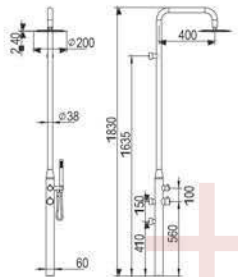

ML9009-MB
Size: 1830xΦ38-60mm
Matt Black

We not only hope to overhaul the way people use water by our idea, but also strive to set up a new standard for comfort and controllability of sanitary products. One of the most important ideas in Gllon is joy. This factor runs through our every thought, and contained in each line designers described, it has become the tag of Mingliu.

+86-1868-007797