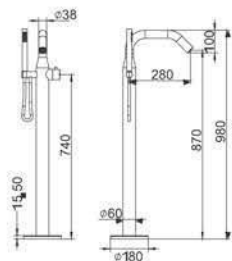

+86 18680577977

ML9040

Size: 2317xΦ89mm
All Matt

ML9040-MB

Size: 2317xΦ89mm
Matt Black

+86-18680577977

ML9041

Size: 2225xØ89mm
All Matt

ML9041-MB

Size: 2225xØ89mm
Matt Black

+86-1868-1577911

ML9042
Size: 2160xΦ89mm
All Matt

ML9042-MB
Size: 2160xΦ89mm
Matt Black

80-18880577977

ML9043
Size: 2310x Φ 60mm
All Matt

577977

+86-18680577977

BATHTUB FAUCET

Its design is condensed to most simple structure and gives life an extreme lightness, its function is enough to be matched with ever improving appearance.

ML9011

Size: 990xΦ60mm
All Matt

ML9011-MB

Size: 990xΦ60mm
Matt Black

+86-186880577977

ML9012

Size:980xΦ60mm
All Matt

ML9012-MB

Size:980xΦ60mm
Matt Black

+86-18680577977