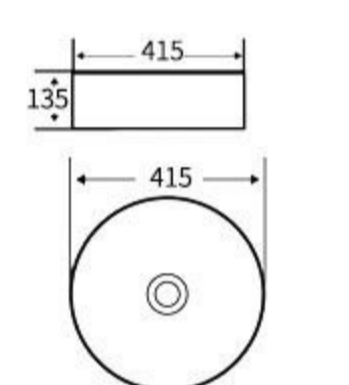

G324
Art Basin
Size: 405x405x150mm
Above counter mounting