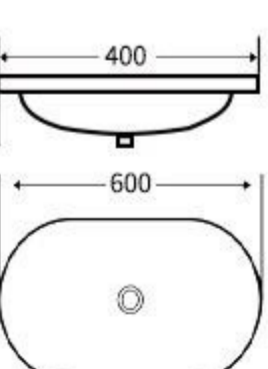

G499
Art Basin
Size: 600x400x140mm
Above counter mounting