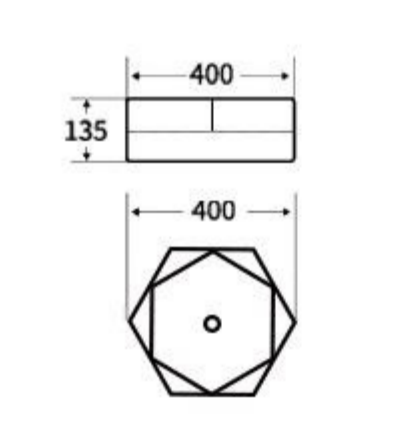

WG609
Art Basin
Size: **420x420x130mm**
Above counter mounting