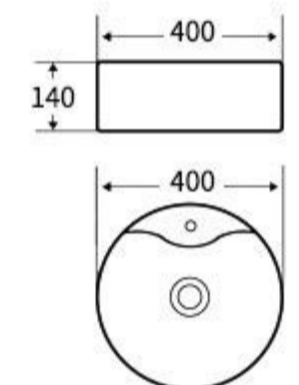

G335
Art Basin
Size: 415x415x135mm
Above counter mounting