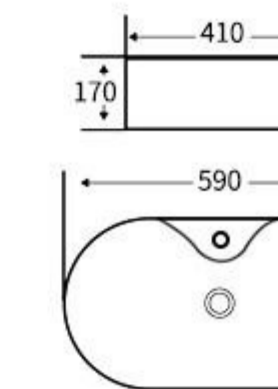

G393
Art Basin
Size: 460x460x155mm
Above counter mounting