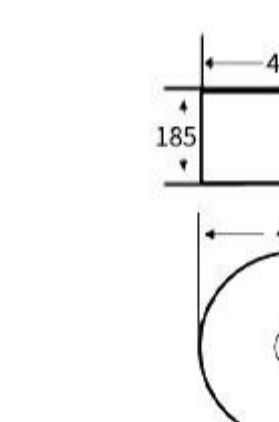

Art Basin  
Size: 425x425x160mm  
Above counter mounting

**G1079**

Art Basin  
Size: 400x400x185mm  
Above counter mounting

**S1080**

Art Basin  
Size: 400x400x185mm  
Above counter mounting

**WG1081**

Art Basin  
Size: 400x400x185mm  
Above counter mounting