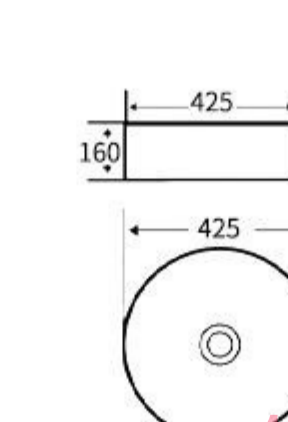

Art Basin
Size: 425x425x160mm
Above counter mounting

G1116