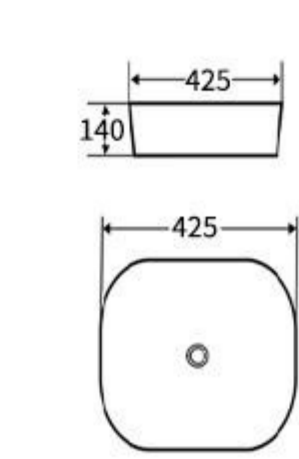

G465
Art Basin
Size: **500x395x145mm**
Above counter mounting