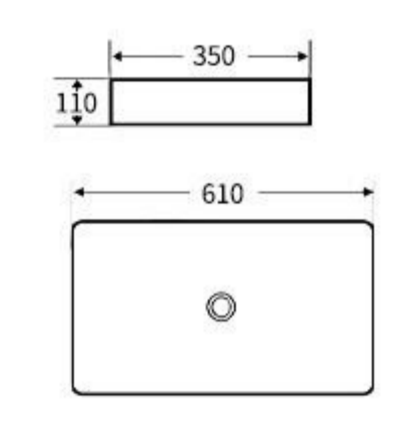

**G601**  
Art Basin  
Size: **455x320x135mm**  
Above counter mounting

**G611**  
Art Basin  
Size: **610x350x110mm**  
Above counter mounting

**G612**  
Art Basin  
Size: **610x350x110mm**  
Above counter mounting

**S613**  
Art Basin  
Size: **610x350x110mm**  
Above counter mounting

**G602**  
Art Basin  
Size: **610x350x110mm**  
Above counter mounting

**G603**  
Art Basin  
Size: **430x430x170mm**  
Above counter mounting