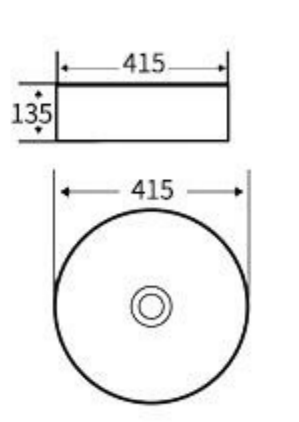

G445
Art Basin
Size: **480x370x130mm**
Above counter mounting