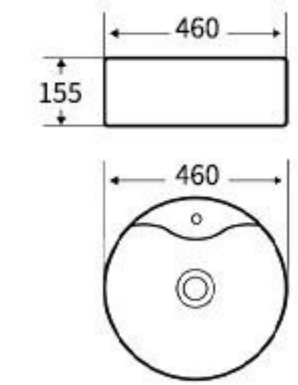

**G367**  
Art Basin  
Size: 500x395x145mm  
Above counter mounting

NUWEN

+86-18680577977

**G368**  
Art Basin  
Size: 460x460x155mm  
Above counter mounting

**G369**  
Art Basin  
Size: 460x460x155mm  
Above counter mounting