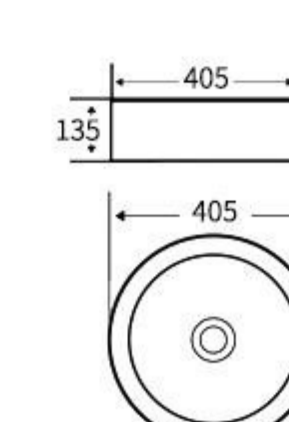

Art Basin
Size: 405x405x135mm
Above counter mounting

G1117