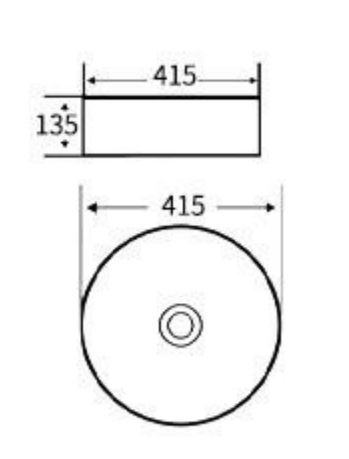

G346
Art Basin
Size: 385x385x140mm
Above counter mounting