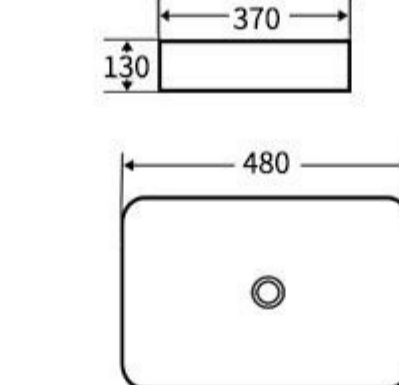

S336
Art Basin
Size: 415x415x135mm
Above counter mounting