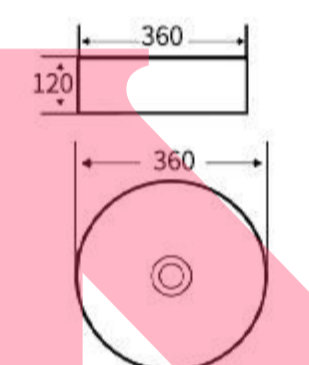

Art Basin
Size: 360x360x120mm
Above counter mounting

WG729