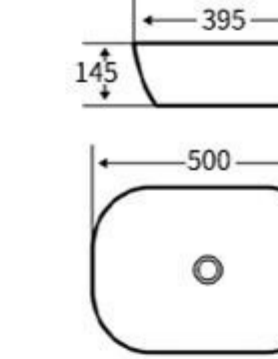

738
Art Basin
Size: 400x330x145mm
Above counter mounting