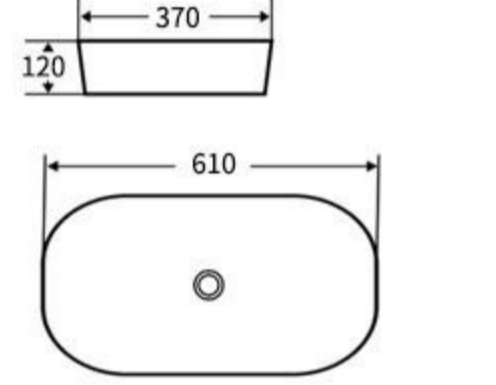

NUWEN

+86-18680577977