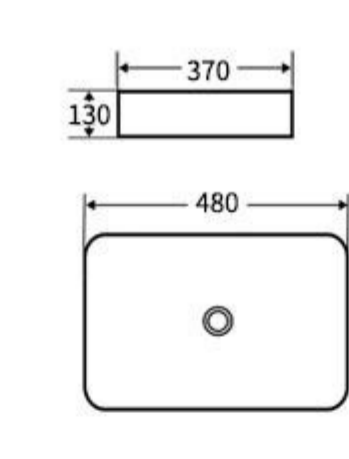

G426
Art Basin
Size: **425x425x140mm**
Above counter mounting