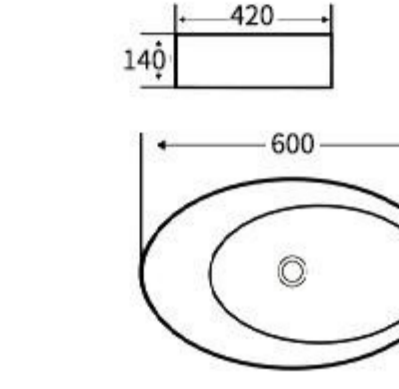

G646
Art Basin
Size: 490x305x140mm
Above counter mounting