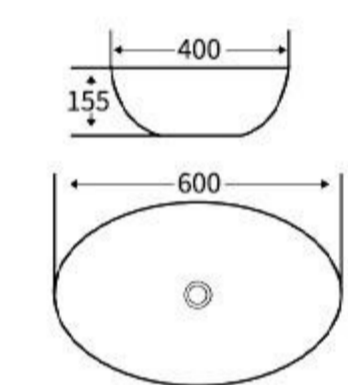

G373
Art Basin
Size: 560x420x145mm
Above counter mounting