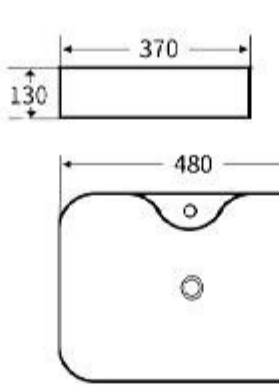

G387
Art Basin
Size: 400x400x155mm
Above counter mounting