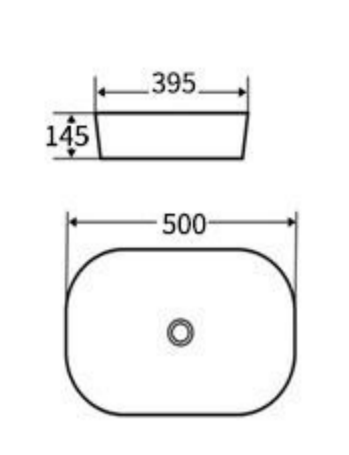

NUWEN

+86-18680577977