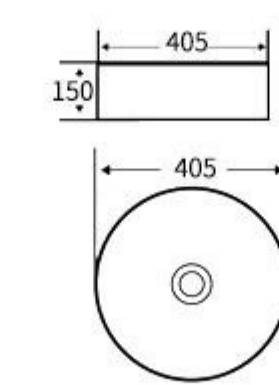

G381
Art Basin
Size: 500x400x135mm
Above counter mounting