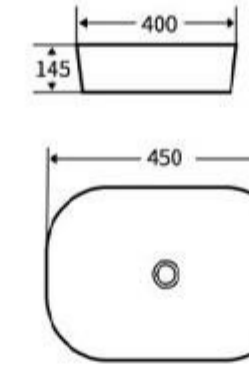

Art Basin
Size: 450x400x145mm
Above counter mounting

1103