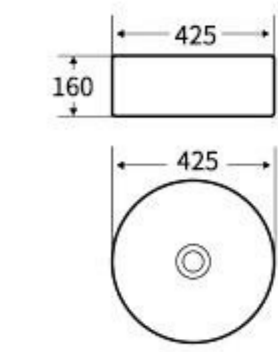

**G657**  
Art Basin  
Size: 500x400x135mm  
Above counter mounting

**G658**  
Art Basin  
Size: 600x350x110mm  
Above counter mounting

NUWEN

+86-18680577977

**G700**

Art Basin  
Size: 425x425x160mm  
Above counter mounting