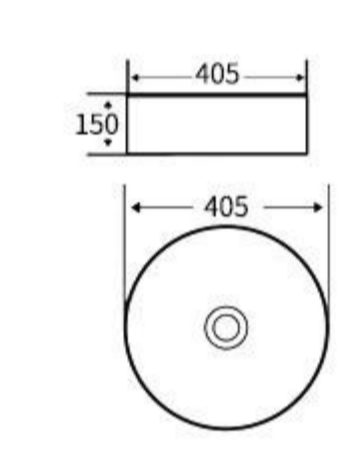

G360
Art Basin
Size: 450x400x145mm
Above counter mounting