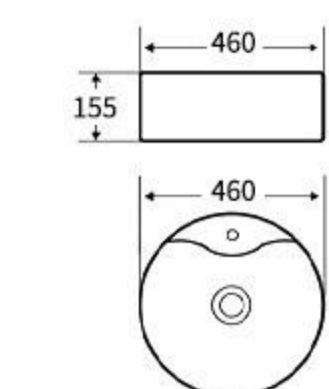

NUWEN

+86-18680577977