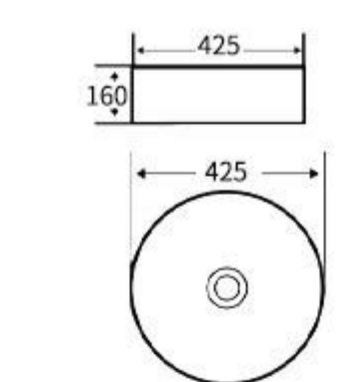

Art Basin
Size: 425x425x160mm
Above counter mounting

G720