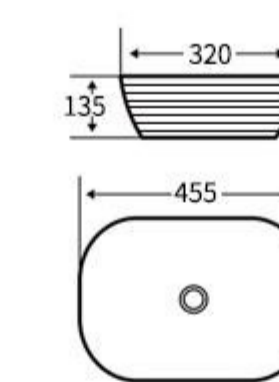

Art Basin  
Size: 580x390x115mm  
Above counter mounting

**G706**

Art Basin  
Size: 380x380x140mm  
Above counter mounting

**G707**

Art Basin  
Size: 510x410x160mm  
Above counter mounting

**G708**

Art Basin  
Size: 455x320x135mm  
Above counter mounting