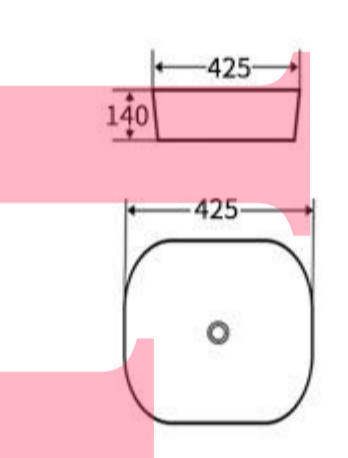

G359
Art Basin
Size: 405x405x150mm
Above counter mounting