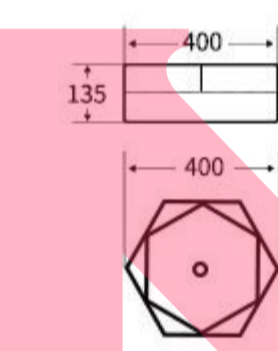

Art Basin  
Size: 580x390x115mm  
Above counter mounting

**G714**

Art Basin  
Size: 580x390x115mm  
Above counter mounting

**G703**

Art Basin  
Size: 400x400x135mm  
Above counter mounting

**G704**

Art Basin  
Size: 400x400x135mm  
Above counter mounting