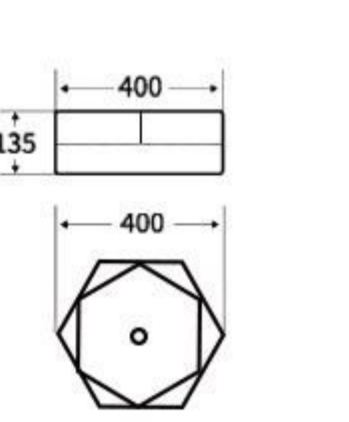

G617
Art Basin
Size: **400x330x145mm**
Above counter mounting