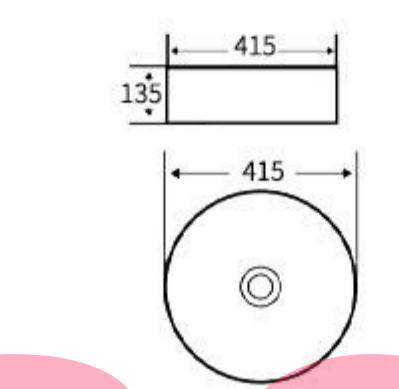

G339
Art Basin
Size: 415x415x135mm
Above counter mounting