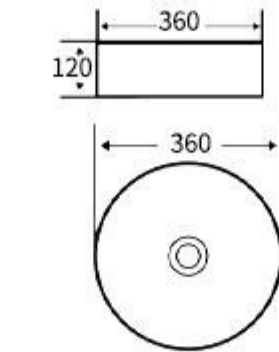

**G724**

Art Basin  
Size: 530x395x135mm  
Above counter mounting

**G725**

Art Basin  
Size: 530x395x135mm  
Above counter mounting

**G726**

Art Basin  
Size: 360x360x120mm  
Above counter mounting

**G1082**