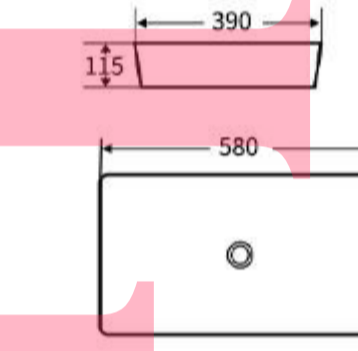

Art Basin
Size: 580x390x115mm
Above counter mounting

G716