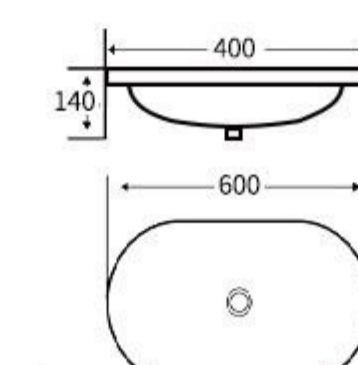

G500
Art Basin
Size: 445x445x180mm
Above counter mounting