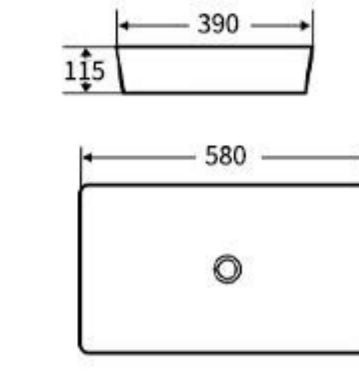

Art Basin
Size: 580x390x115mm
Above counter mounting

G714

Art Basin
Size: 580x390x115mm
Above counter mounting