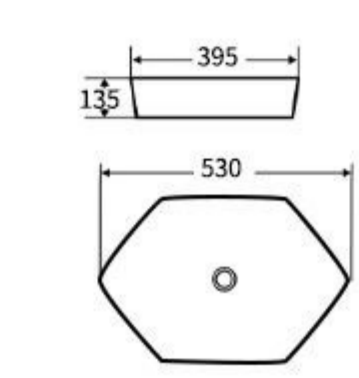

Art Basin
Size: 530x395x135mm
Above counter mounting

G723