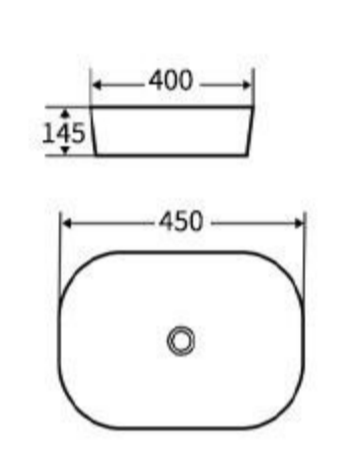

G349
Art Basin
Size: 505x370x130mm
Above counter mounting