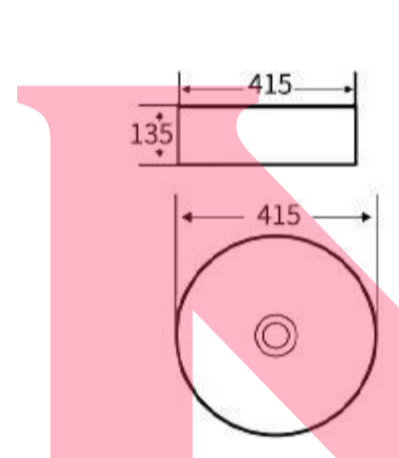

G348
Art Basin
Size: 505x370x130mm
Above counter mounting