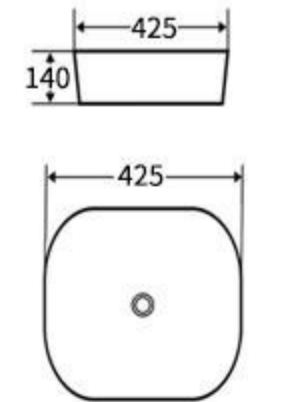

G493
Art Basin
Size: **400x400x140mm**
Above counter mounting