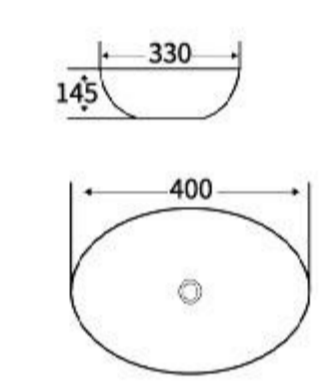

772
Art Basin
Size: **400x330x145mm**
Above counter mounting