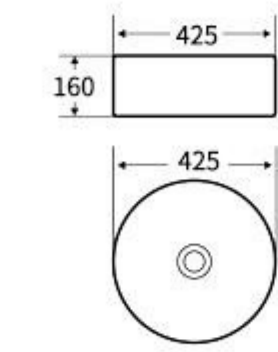

Art Basin
Size: 425x425x160mm
Above counter mounting

G702