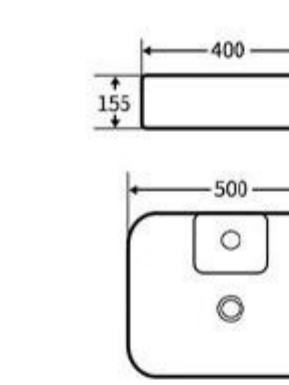

艺术盆  
尺寸: 440x440x135mm  
台上安装

**1097**

Art Basin  
Size: 400x420x155mm  
Above counter mounting

**1124**

艺术盆  
尺寸: 500x400x135mm  
台上安装

**1125**

艺术盆  
尺寸: 500x400x135mm  
台上安装

**1109**

艺术盆  
尺寸: 440x440x135mm  
台上安装

**1110**

艺术盆  
尺寸: 570x410x140mm  
台上安装

**1111**

艺术盆  
尺寸: 570x410x140mm  
台上安装

**1100**

Art Basin  
Size: 500x400x155mm  
Above counter mounting

**1101**

Art Basin  
Size: 500x400x155mm  
Above counter mounting

**1102**

Art Basin  
Size: 450x400x145mm  
Above counter mounting

**1103**

Art Basin  
Size: 450x400x145mm  
Above counter mounting

**1104**

Art Basin  
Size: 500x400x140mm  
Above counter mounting