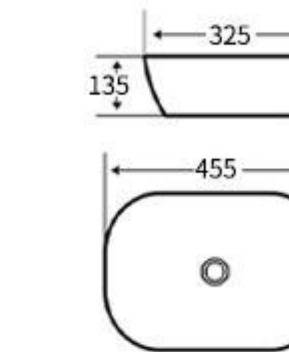

Art Basin
Size: 455x325x135mm
Above counter mounting

G1084