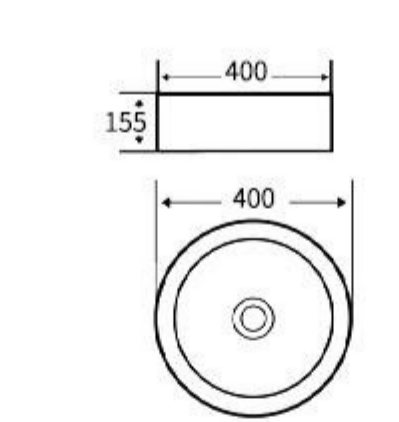

S460
Art Basin
Size: **385x385x145mm**
Above counter mounting