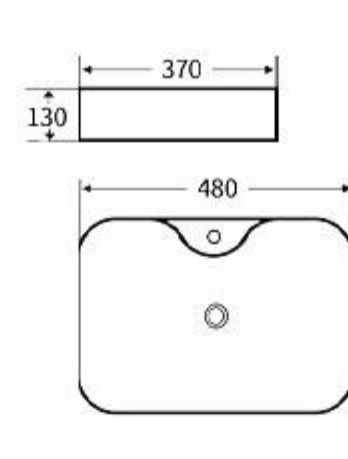

G363
Art Basin
Size: 460x460x155mm
Above counter mounting