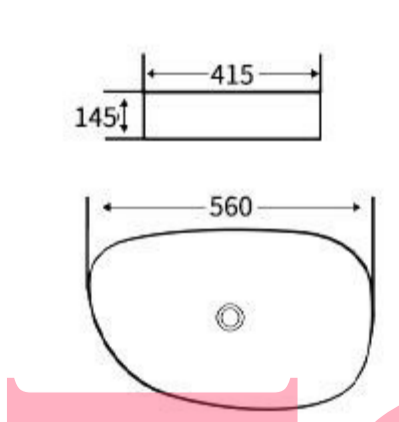

**S607**  
Art Basin  
Size: **400x400x135mm**  
Above counter mounting

**G617**  
Art Basin  
Size: **400x330x145mm**  
Above counter mounting

**G618**  
Art Basin  
Size: **425x425x140mm**  
Above counter mounting

**S619**  
Art Basin  
Size: **455x320x135mm**  
Above counter mounting

**G608**  
Art Basin  
Size: **400x400x135mm**  
Above counter mounting

**WG609**  
Art Basin  
Size: **420x420x130mm**  
Above counter mounting

**G610**  
Art Basin  
Size: **420x420x130mm**  
Above counter mounting

**S620**  
Art Basin  
Size: **560x415x145mm**  
Above counter mounting

**G621**  
Art Basin  
Size: **500x350x110mm**  
Above counter mounting