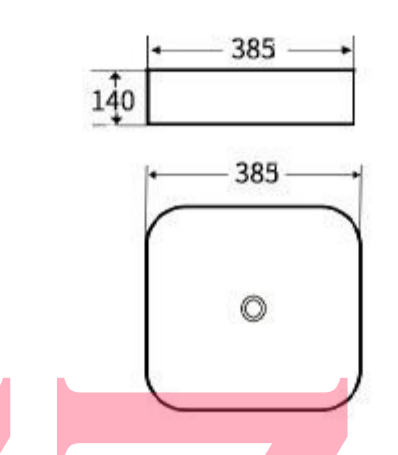

S440
Art Basin
Size: **385x385x140mm**
Above counter mounting