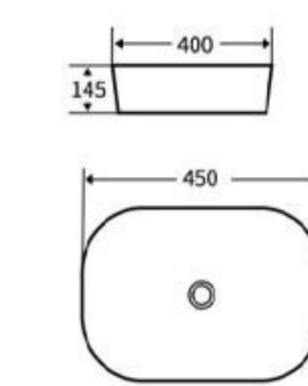

艺术盆  
尺寸: 440x440x135mm  
台上安装

**1097**

Art Basin  
Size: 400x420x155mm  
Above counter mounting

**1124**

艺术盆  
尺寸: 500x400x135mm  
台上安装

**1125**

艺术盆  
尺寸: 500x400x135mm  
台上安装

**1109**

艺术盆  
尺寸: 440x440x135mm  
台上安装

**1110**

艺术盆  
尺寸: 570x410x140mm  
台上安装

**1111**

艺术盆  
尺寸: 570x410x140mm  
台上安装

**1100**

Art Basin  
Size: 500x400x155mm  
Above counter mounting

**1101**

Art Basin  
Size: 500x400x155mm  
Above counter mounting

**1102**

Art Basin  
Size: 450x400x145mm  
Above counter mounting

**1103**

Art Basin  
Size: 450x400x145mm  
Above counter mounting

**1104**

Art Basin  
Size: 500x400x140mm  
Above counter mounting