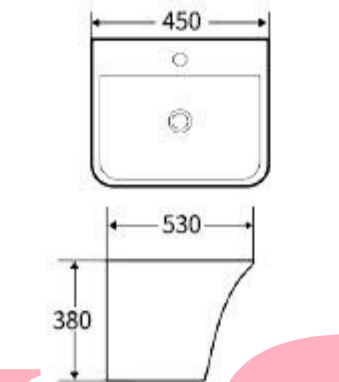

G1065
Wall-hung basin
Size: 530x450x380mm
Wall mounting