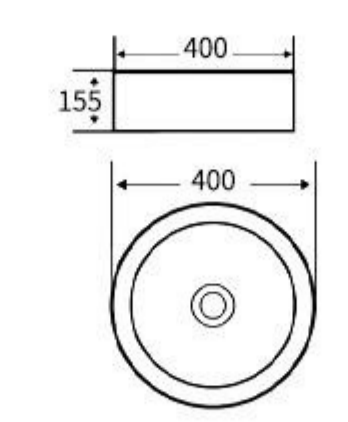

G455
Art Basin
Size: **430x430x160mm**
Above counter mounting