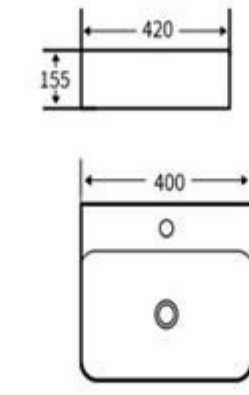

Art Basin
Size: 400x420x155mm
Above counter mounting

1106