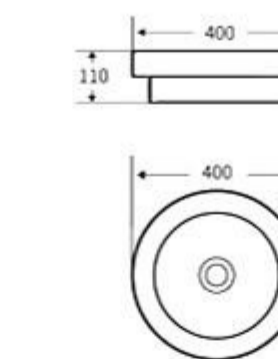

**733**  
Art Basin  
Size: 450x400x145mm  
Above counter mounting

**734**  
Art Basin  
Size: 570x410x140mm  
Above counter mounting

**735**  
Art Basin  
Size: 500x450x185mm  
Above counter mounting

**736**  
Art Basin  
Size: 400x400x110mm  
Above counter mounting