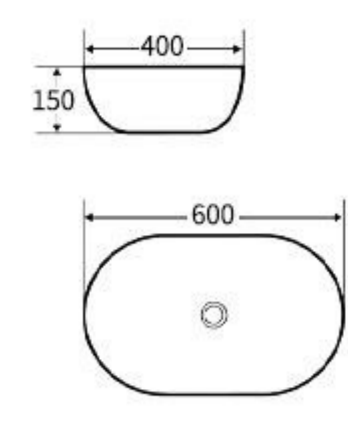

G443
Art Basin
Size: **500x405x120mm**
Above counter mounting