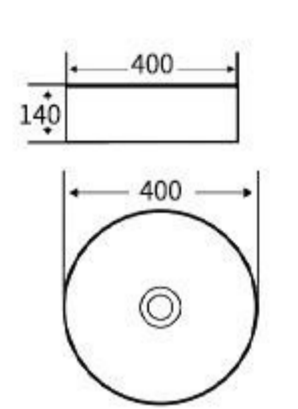

S494
Art Basin
Size: **400x400x140mm**
Above counter mounting