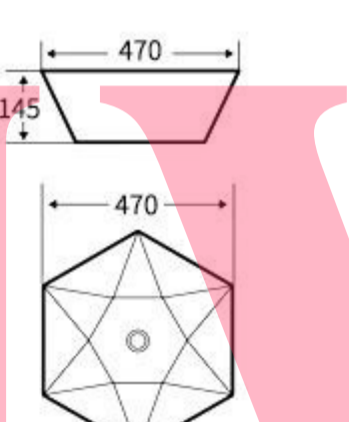

G614
Art Basin
Size: **620x360x160mm**
Above counter mounting