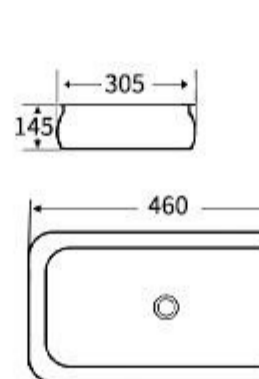

1197
Art Basin
Size: **410x410x135mm**
Above counter mounting