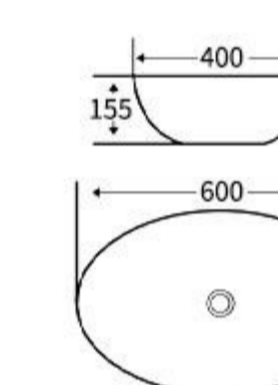

G386
Art Basin
Size: 600x400x150mm
Above counter mounting