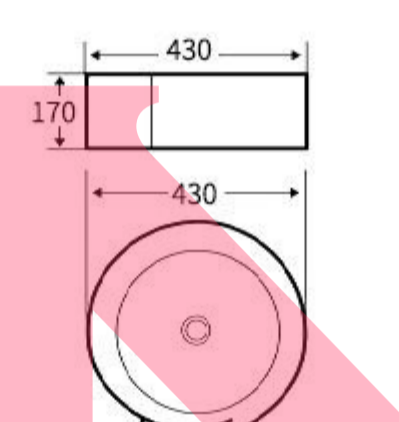

**G601**  
Art Basin  
Size: **455x320x135mm**  
Above counter mounting

**G611**  
Art Basin  
Size: **610x350x110mm**  
Above counter mounting

**G612**  
Art Basin  
Size: **610x350x110mm**  
Above counter mounting

**S613**  
Art Basin  
Size: **610x350x110mm**  
Above counter mounting

**G602**  
Art Basin  
Size: **610x350x110mm**  
Above counter mounting

**G603**  
Art Basin  
Size: **430x430x170mm**  
Above counter mounting