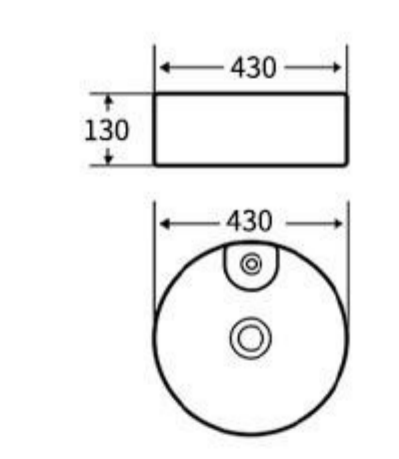

G438
Art Basin
Size: **430x430x130mm**
Above counter mounting