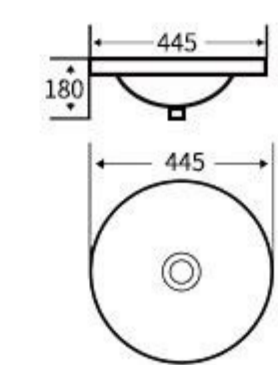

G501
Art Basin
Size: 600x400x140mm
Above counter mounting