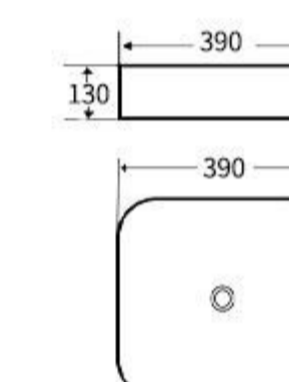

Art Basin
Size: 390x390x130mm
Above counter mounting

WG1216