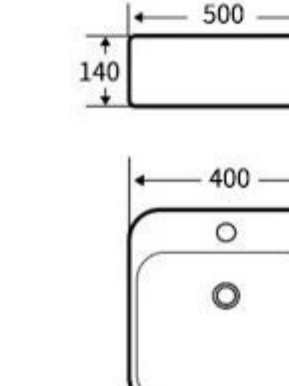

艺术盆  
尺寸: 440x440x135mm  
台上安装

**1110**

艺术盆  
尺寸: 570x410x140mm  
台上安装

**1111**

艺术盆  
尺寸: 570x410x140mm  
台上安装

**1100**

Art Basin  
Size: 500x400x155mm  
Above counter mounting

**1101**

Art Basin  
Size: 500x400x155mm  
Above counter mounting

**1102**

Art Basin  
Size: 450x400x145mm  
Above counter mounting

**1103**

Art Basin  
Size: 450x400x145mm  
Above counter mounting

**1104**

Art Basin  
Size: 500x400x140mm  
Above counter mounting