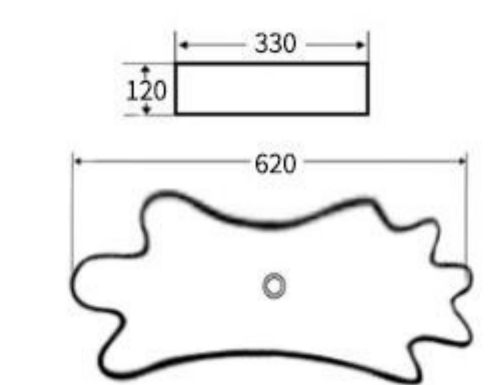

MR301-4

Art Basin
Size: 620x330x120mm
Above counter mounting