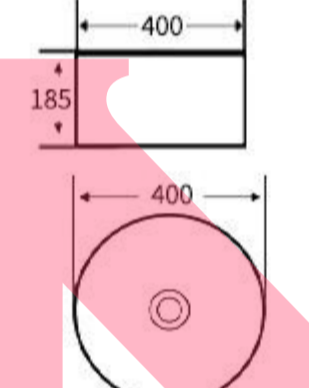

Art Basin
Size: **400x400x185mm**
Above counter mounting

1210