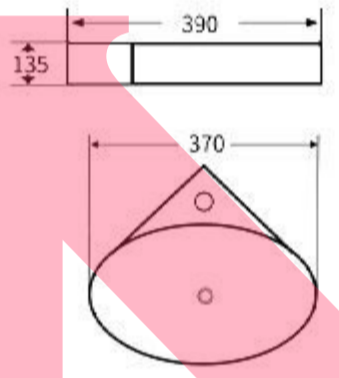

**G1203**  
Wall-hung basin  
Size: 480x445x370mm  
Wall mounting

**G1204**  
Wall-hung basin  
Size: 480x445x370mm  
Wall mounting

**G1057**  
Wall-hung basin  
Size: 370x390x135mm  
Wall mounting

**G1058**  
Wall-hung basin  
Size: 370x390x135mm  
Wall mounting