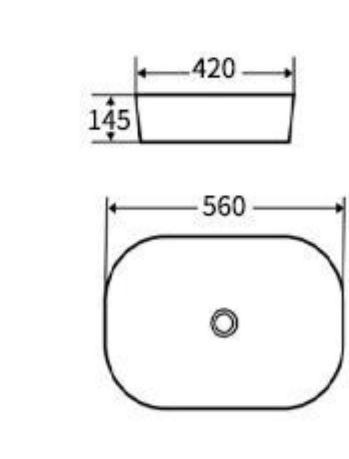

G357
Art Basin
Size: 415x415x135mm
Above counter mounting