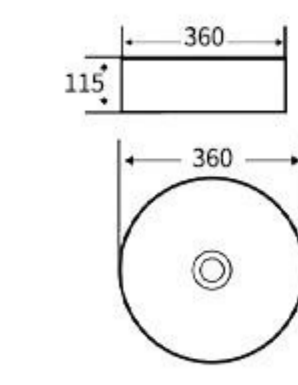

G624
Art Basin
Size: 300x300x150mm
Above counter mounting