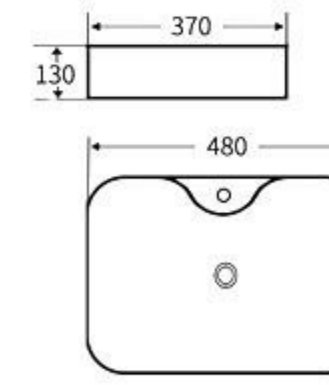

G372
Art Basin
Size: 600x400x155mm
Above counter mounting