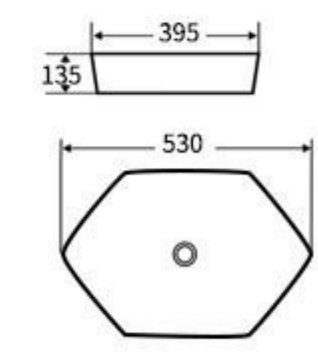

Art Basin
Size: 530x395x135mm
Above counter mounting

G725