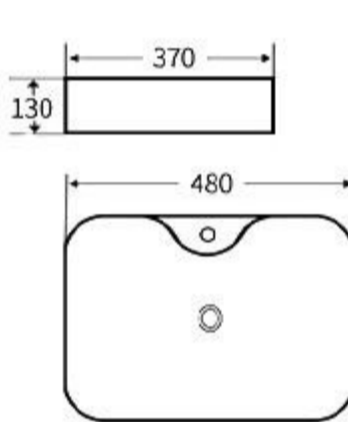

G446
Art Basin
Size: **480x370x130mm**
Above counter mounting