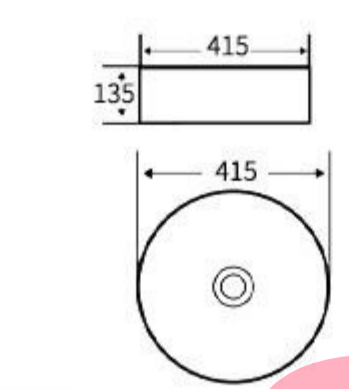

S329
Art Basin
Size: 415x415x135mm
Above counter mounting