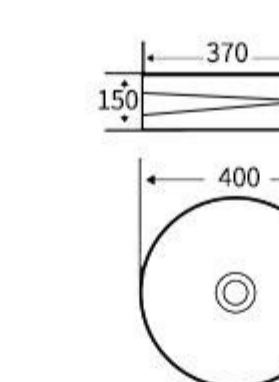

Art Basin
Size: 400x370x155mm
Above counter mounting

G1112