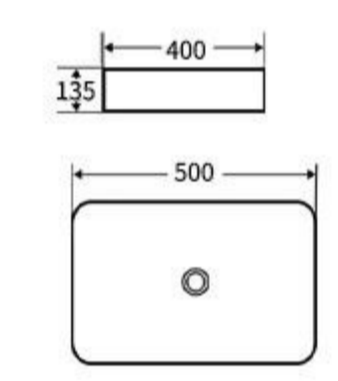

759
Art Basin
Size: **600x400x155mm**
Above counter mounting