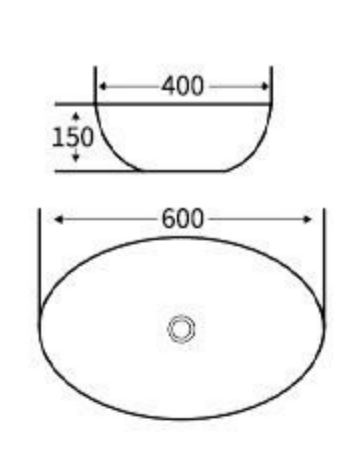

G352
Art Basin
Size: 590x410x170mm
Above counter mounting