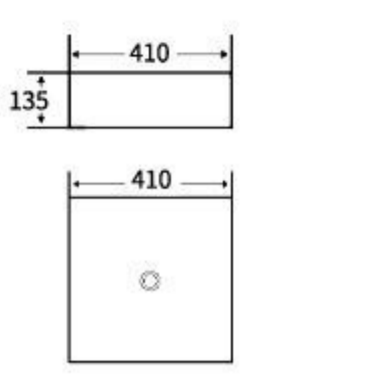

NUWEN

+86-18680577977