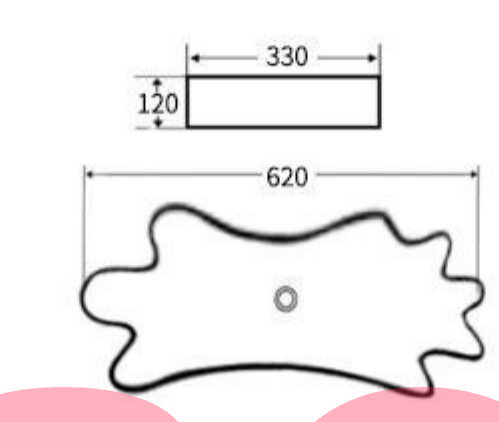

**NUWEN**<sup>®</sup>

**NUWEN**<sup>®</sup>

**G301**

Art Basin  
Size: 620x330x120mm  
Above counter mounting

**WG301**

Art Basin  
Size: 620x330x120mm  
Above counter mounting

**S301**

Art Basin  
Size: 620x330x120mm  
Above counter mounting