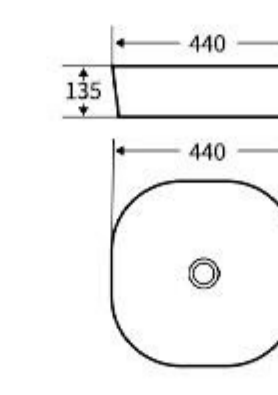

Art Basin  
Size: 460x420x155mm  
Above counter mounting

**1096**

Art Basin  
Size: 400x420x155mm  
Above counter mounting

**1106**

艺术盆  
尺寸: 440x440x135mm  
台上安装

**1107**

艺术盆  
尺寸: 440x440x135mm  
台上安装

**1108**