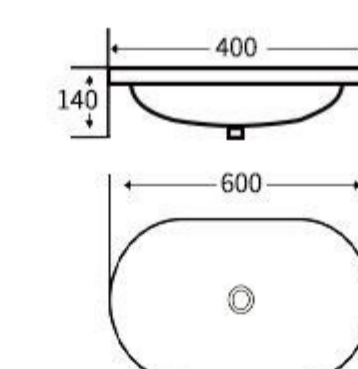

G207
Art Basin
Size: 600x400x140mm
Above counter mounting