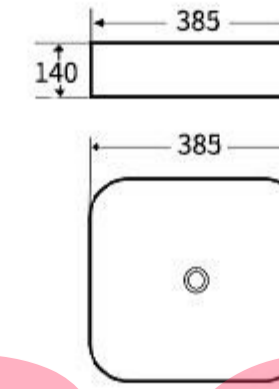

G391
Art Basin
Size: 400x400x155mm
Above counter mounting