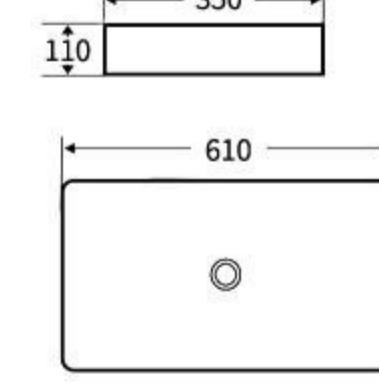

764
Art Basin
Size: **455x320x135mm**
Above counter mounting