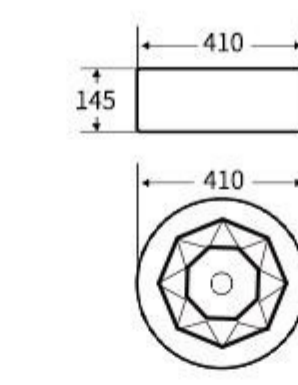

G642
Art Basin
Size: 410x410x145mm
Above counter mounting