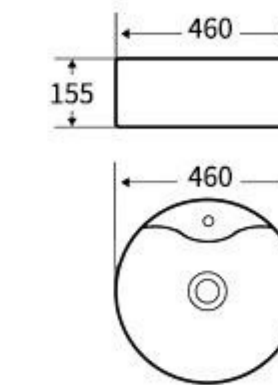

G383
Art Basin
Size: 480x370x130mm
Above counter mounting