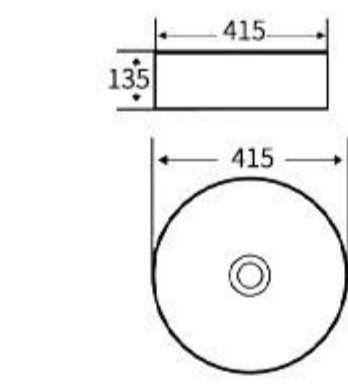

G337
Art Basin
Size: 460x460x155mm
Above counter mounting