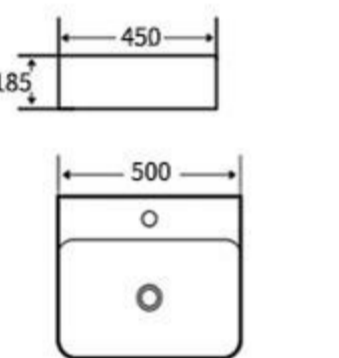

736
Art Basin
Size: 400x400x110mm
Above counter mounting