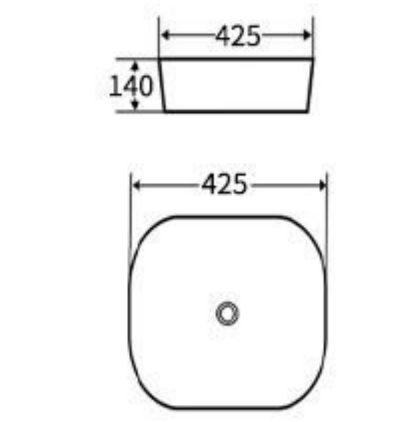

G432
Art Basin
Size: **425x425x140mm**
Above counter mounting