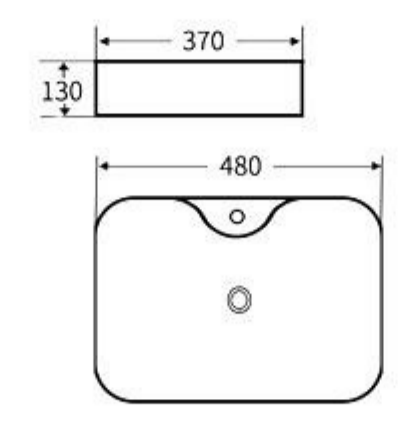

G454
Art Basin
Size: **400x400x155mm**
Above counter mounting