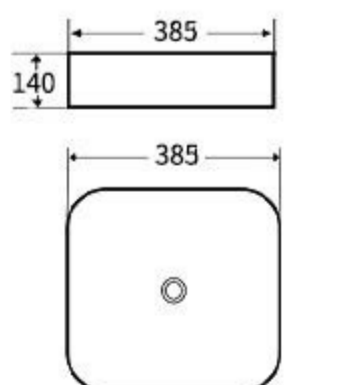

G327
Art Basin
Size: 415x415x135mm
Above counter mounting