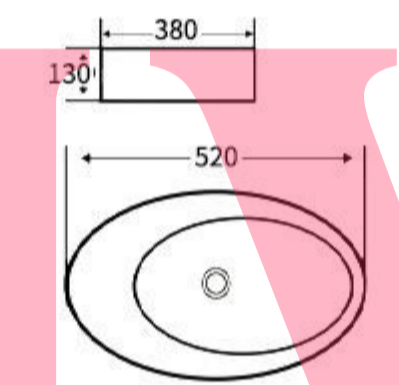

G638
Art Basin
Size: 420x420x140mm
Above counter mounting