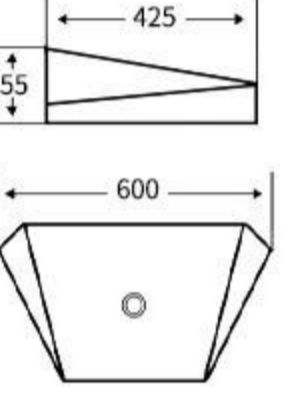

G470
Art Basin
Size: **425x425x120mm**
Above counter mounting