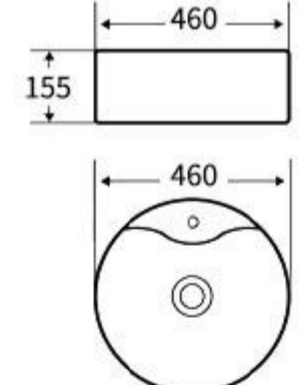

G338
Art Basin
Size: 385x385x140mm
Above counter mounting