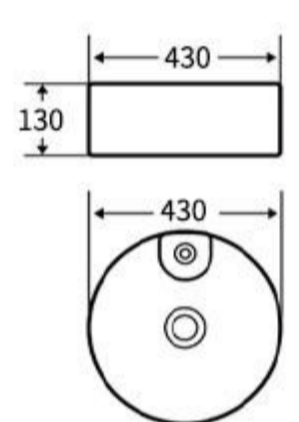

G459
Art Basin
Size: **385x385x145mm**
Above counter mounting