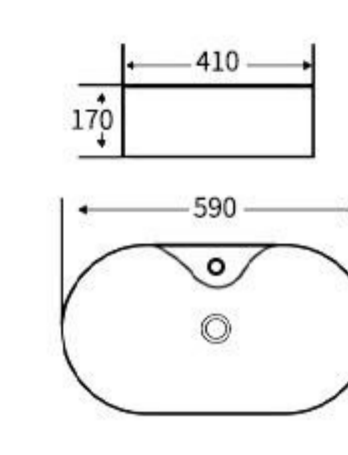

G353
Art Basin
Size: 400x400x155mm
Above counter mounting