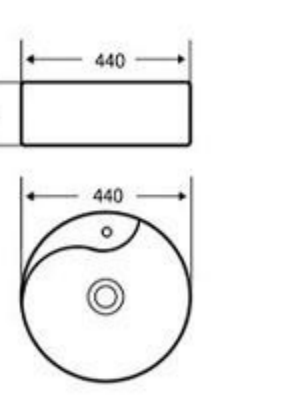

艺术盆
尺寸: 440x440x135mm
台上安装

1097