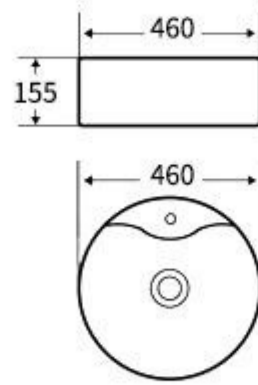

**G367**  
Art Basin  
Size: 500x395x145mm  
Above counter mounting

NUWEN

+86-18680577977

**G368**  
Art Basin  
Size: 460x460x155mm  
Above counter mounting

**G369**  
Art Basin  
Size: 460x460x155mm  
Above counter mounting