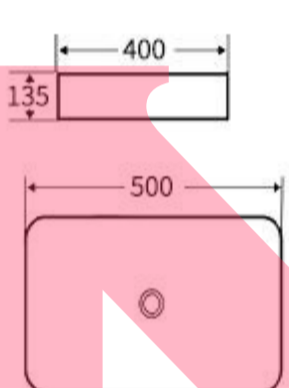

Art Basin  
Size: 460x420x155mm  
Above counter mounting

**1096**

Art Basin  
Size: 400x420x155mm  
Above counter mounting

**1106**

艺术盆  
尺寸: 440x440x135mm  
台上安装

**1107**

艺术盆  
尺寸: 440x440x135mm  
台上安装

**1108**

艺术盆  
尺寸: 440x440x135mm  
台上安装

**1097**

Art Basin  
Size: 400x420x155mm  
Above counter mounting

**1124**

艺术盆  
尺寸: 500x400x135mm  
台上安装

**1125**

艺术盆  
尺寸: 500x400x135mm  
台上安装

**1109**

艺术盆  
尺寸: 440x440x135mm  
台上安装

**1110**

艺术盆  
尺寸: 570x410x140mm  
台上安装

**1111**

艺术盆  
尺寸: 570x410x140mm  
台上安装

**1100**

Art Basin  
Size: 500x400x155mm  
Above counter mounting

**1101**