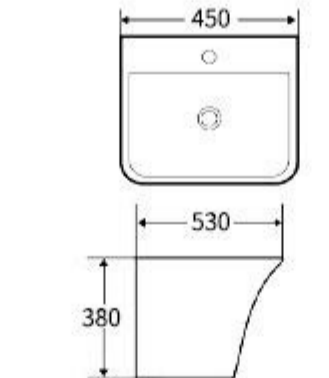

**G1059**  
Wall-hung basin  
Size: 480x445x370mm  
Wall mounting

**G1060**  
Wall-hung basin  
Size: 480x445x370mm  
Wall mounting

**G1061**  
Wall-hung basin  
Size: 530x450x380mm  
Wall mounting

**G1062**  
Wall-hung basin  
Size: 530x450x380mm  
Wall mounting