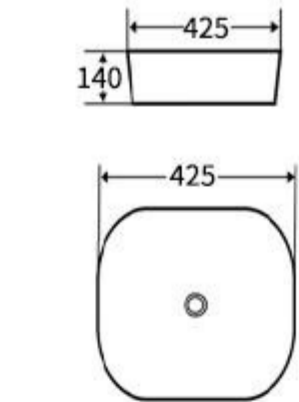

G508
Art Basin
Size: **425x425x140mm**
Above counter mounting