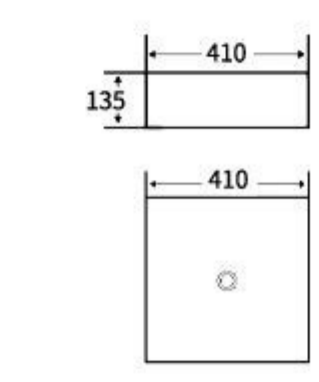

1199
Art Basin
Size: **410x410x135mm**
Above counter mounting