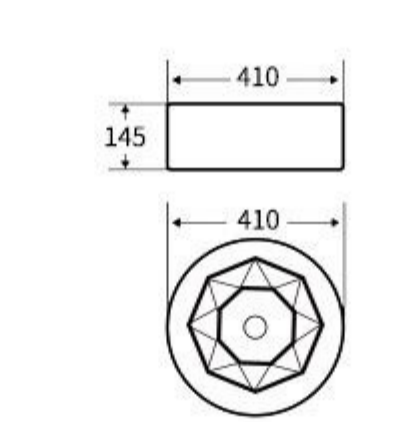

WG616
Art Basin
Size: **410x410x145mm**
Above counter mounting