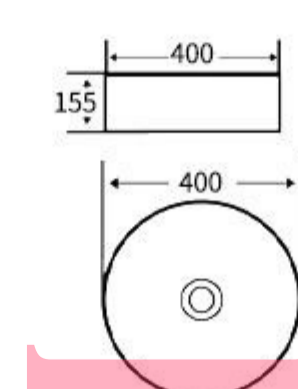

G392
Art Basin
Size: 590x410x170mm
Above counter mounting