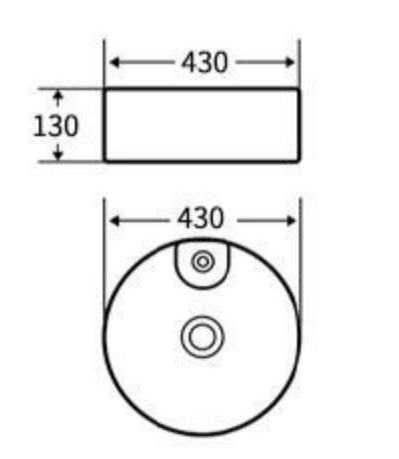

G427
Art Basin
Size: **405x405x150mm**
Above counter mounting