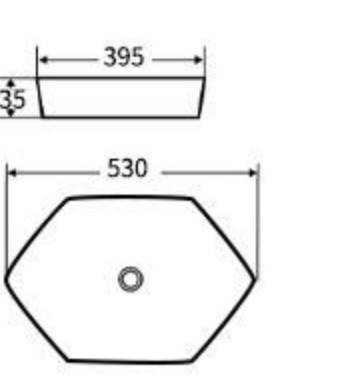

Art Basin
Size: 530x395x135mm
Above counter mounting