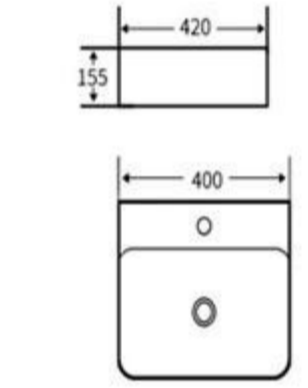

Art Basin  
Size: 460x420x155mm  
Above counter mounting

**1096**

Art Basin  
Size: 400x420x155mm  
Above counter mounting

**1106**

艺术盆  
尺寸: 440x440x135mm  
台上安装

**1107**

艺术盆  
尺寸: 440x440x135mm  
台上安装

**1108**

艺术盆  
尺寸: 440x440x135mm  
台上安装

**1097**

Art Basin  
Size: 400x420x155mm  
Above counter mounting

**1124**

艺术盆  
尺寸: 500x400x135mm  
台上安装

**1125**

艺术盆  
尺寸: 500x400x135mm  
台上安装

**1109**