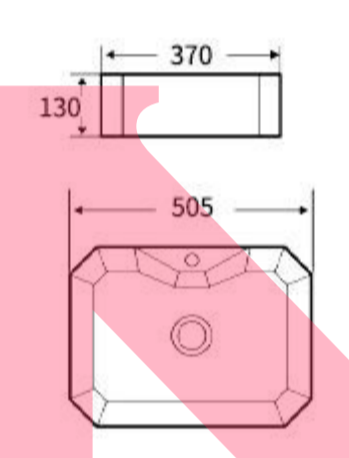

G423
Art Basin
Size: **430x430x130mm**
Above counter mounting