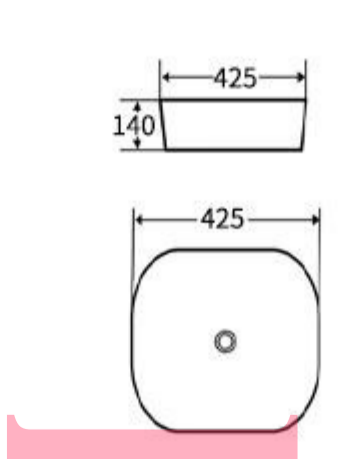

G464
Art Basin
Size: **425x425x140mm**
Above counter mounting