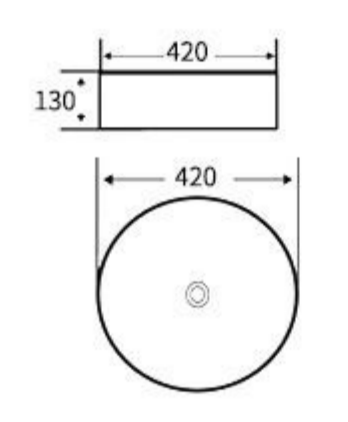

**WG1222**

Art Basin  
Size: 400x400x135mm  
Above counter mounting

+86-18680577977

**G599**  
Art Basin  
Size: **420x420x130mm**  
Above counter mounting

**G600**  
Art Basin  
Size: **500x400x135mm**  
Above counter mounting