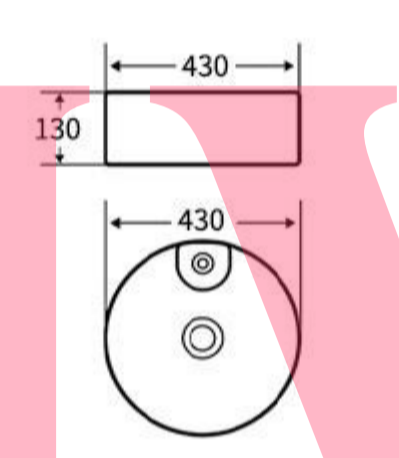

G433
Art Basin
Size: **400x400x140mm**
Above counter mounting