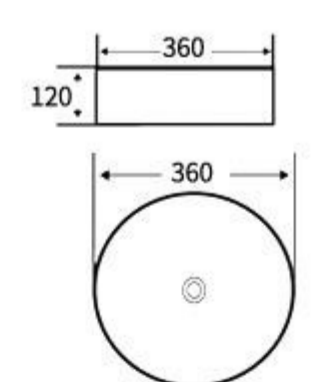

1196
Art Basin
Size: **610x350x110mm**
Above counter mounting