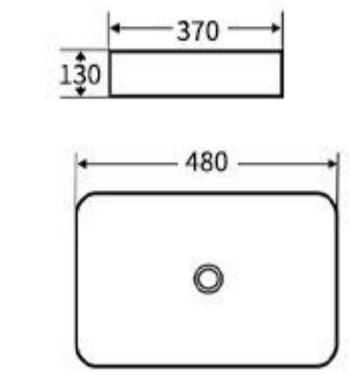

G341
Art Basin
Size: 425x425x140mm
Above counter mounting