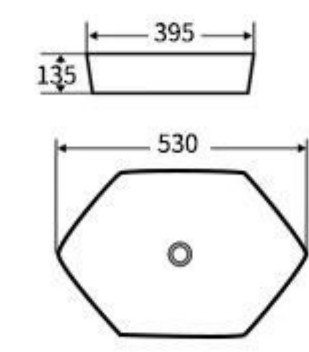

Art Basin
Size: 530x395x135mm
Above counter mounting

G726