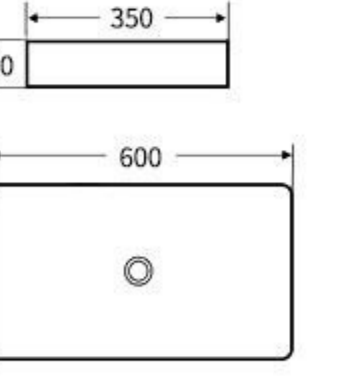

**G724**

Art Basin  
Size: 530x395x135mm  
Above counter mounting

**G725**

Art Basin  
Size: 530x395x135mm  
Above counter mounting

**G726**

Art Basin  
Size: 360x360x120mm  
Above counter mounting

**G1082**

Art Basin  
Size: 360x360x120mm  
Above counter mounting

**S1083**

Art Basin  
Size: 455x325x135mm  
Above counter mounting

**G1084**

Art Basin  
Size: 600x350x110mm  
Above counter mounting

**G727**

Art Basin  
Size: 360x360x120mm  
Above counter mounting