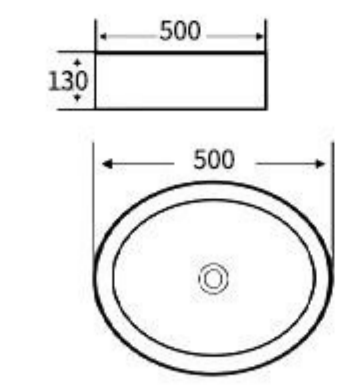

**741**  
Art Basin  
Size: 425x425x160mm  
Above counter mounting

+86-18680577977

**G318**  
Art Basin  
Size: 600x400x155mm  
Above counter mounting

**G319**  
Art Basin  
Size: 500x500x130mm  
Above counter mounting