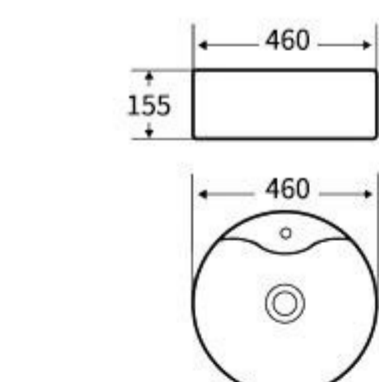

Art Basin  
Size: 460x460x130mm  
Above counter mounting

**S1087**

Art Basin  
Size: 460x460x130mm  
Above counter mounting

**WG1076**

Art Basin  
Size: 460x460x155mm  
Above counter mounting

**S1077**

Art Basin  
Size: 460x460x155mm  
Above counter mounting

**G1078**

Art Basin  
Size: 400x370x155mm  
Above counter mounting

**G1112**

Art Basin  
Size: 425x425x160mm  
Above counter mounting

**Y1113**

Art Basin  
Size: 425x425x160mm  
Above counter mounting

**WG1114**