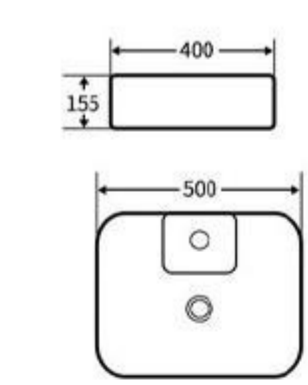

艺术盆  
尺寸: 440x440x135mm  
台上安装

**1097**

Art Basin  
Size: 400x420x155mm  
Above counter mounting

**1124**

艺术盆  
尺寸: 500x400x135mm  
台上安装

**1125**

艺术盆  
尺寸: 500x400x135mm  
台上安装

**1109**

艺术盆  
尺寸: 440x440x135mm  
台上安装

**1110**

艺术盆  
尺寸: 570x410x140mm  
台上安装

**1111**

艺术盆  
尺寸: 570x410x140mm  
台上安装

**1100**

Art Basin  
Size: 500x400x155mm  
Above counter mounting

**1101**

Art Basin  
Size: 500x400x155mm  
Above counter mounting

**1102**

Art Basin  
Size: 450x400x145mm  
Above counter mounting

**1103**

Art Basin  
Size: 450x400x145mm  
Above counter mounting

**1104**

Art Basin  
Size: 500x400x140mm  
Above counter mounting