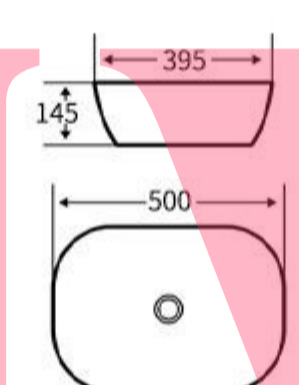

G333
Art Basin
Size: 480x340x155mm
Above counter mounting