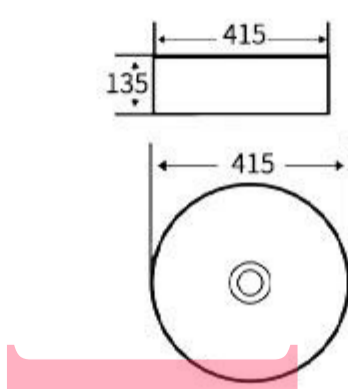

G340
Art Basin
Size: 480x370x130mm
Above counter mounting