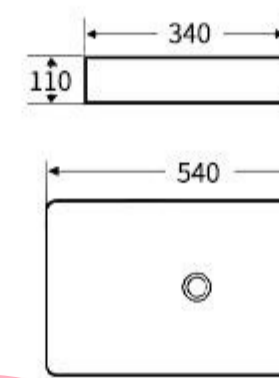

Art Basin  
Size: 400x400x155mm  
Above counter mounting

**G710**

Art Basin  
Size: 475x320x130mm  
Above counter mounting

**G711**

Art Basin  
Size: 540x340x110mm  
Above counter mounting

**G721**

Art Basin  
Size: 530x395x135mm  
Above counter mounting