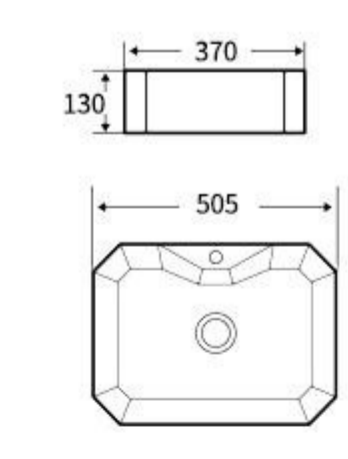

G350
Art Basin
Size: 475x340x145mm
Above counter mounting