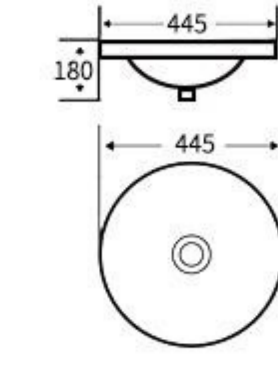

**G520**  
Art Basin  
Size: 500x400x135mm  
Above counter mounting

+86-18680577977

**NUWEN**

**G181**  
Art Basin  
Size: 445x445x180mm  
Above counter mounting

**G183**  
Art Basin  
Size: 445x445x180mm  
Above counter mounting