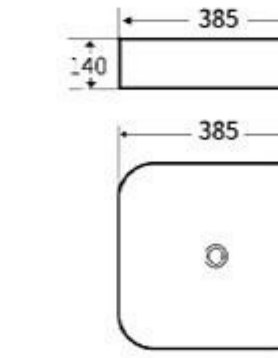

731
Art Basin
Size: 500x400x135mm
Above counter mounting