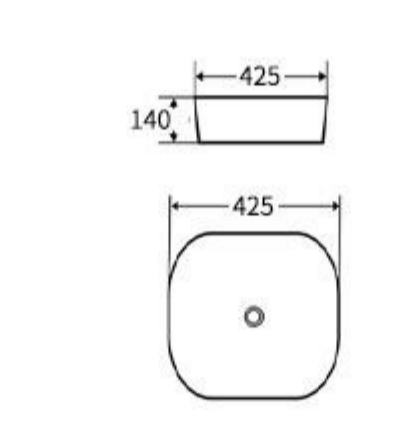

**S613**  
Art Basin  
Size: **610x350x110mm**  
Above counter mounting

**G602**  
Art Basin  
Size: **610x350x110mm**  
Above counter mounting

**G603**  
Art Basin  
Size: **430x430x170mm**  
Above counter mounting

**G604**  
Art Basin  
Size: **470x470x145mm**  
Above counter mounting

**G614**  
Art Basin  
Size: **620x360x160mm**  
Above counter mounting

**G615**  
Art Basin  
Size: **410x410x145mm**  
Above counter mounting

**WG616**  
Art Basin  
Size: **410x410x145mm**  
Above counter mounting

**G605**  
Art Basin  
Size: **405x405x140mm**  
Above counter mounting

**G606**  
Art Basin  
Size: **500x340x110mm**  
Above counter mounting

**S607**  
Art Basin  
Size: **400x400x135mm**  
Above counter mounting

**G617**  
Art Basin  
Size: **400x330x145mm**  
Above counter mounting

**G618**  
Art Basin  
Size: **425x425x140mm**  
Above counter mounting