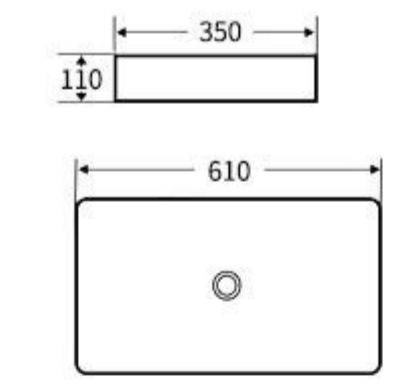

**S628**  
Art Basin  
Size: 520x380x130mm  
Above counter mounting

**G638**  
Art Basin  
Size: 420x420x140mm  
Above counter mounting

**G639**  
Art Basin  
Size: 550x400x120mm  
Above counter mounting

**G640**  
Art Basin  
Size: 610x370x120mm  
Above counter mounting

NUWEN

**G629**  
Art Basin  
Size: 490x310x140mm  
Above counter mounting

**G630**  
Art Basin  
Size: 610x350x110mm  
Above counter mounting