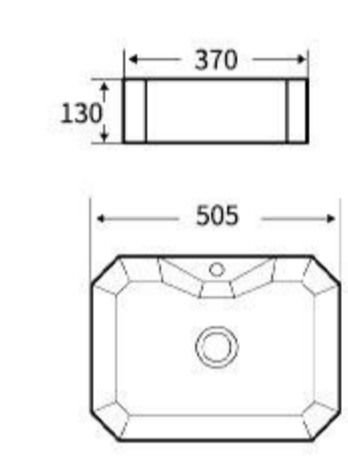

G422
Art Basin
Size: **505x370x130mm**
Above counter mounting