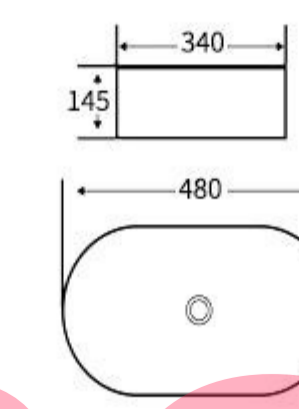

**G488**  
Art Basin  
Size: **400x400x135mm**  
Above counter mounting

**G506**  
Art Basin  
Size: **480x370x130mm**  
Above counter mounting

**G507**  
Art Basin  
Size: **425x425x140mm**  
Above counter mounting

**G508**  
Art Basin  
Size: **425x425x140mm**  
Above counter mounting

**G493**  
Art Basin  
Size: **400x400x140mm**  
Above counter mounting

**S494**  
Art Basin  
Size: **400x400x140mm**  
Above counter mounting

**G495**  
Art Basin  
Size: **480x340x145mm**  
Above counter mounting

**G509**  
Art Basin  
Size: 500x395x145mm  
Above counter mounting

**G510**  
Art Basin  
Size: 415x415x135mm  
Above counter mounting