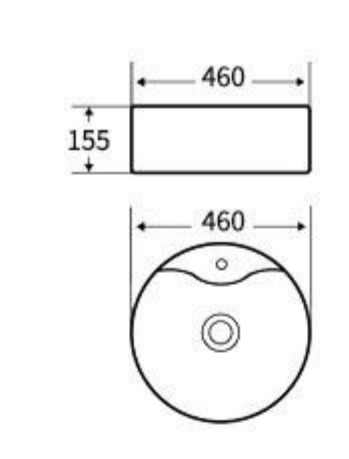

S364
Art Basin
Size: 600x400x150mm
Above counter mounting