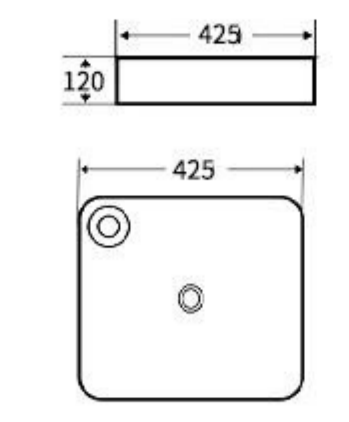

**G417**  
Art Basin  
Size: 425x425x120mm  
Above counter mounting

NUWEN

+86-18680577977

**G418**  
Art Basin  
Size: **425x425x120mm**  
Above counter mounting

**G419**  
Art Basin  
Size: **425x425x120mm**  
Above counter mounting