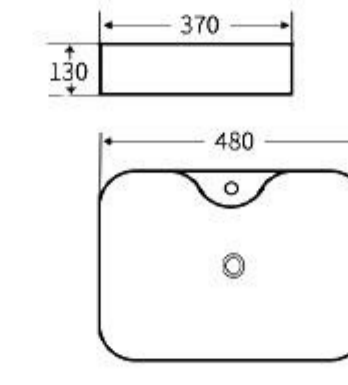

G331
Art Basin
Size: 405x405x150mm
Above counter mounting