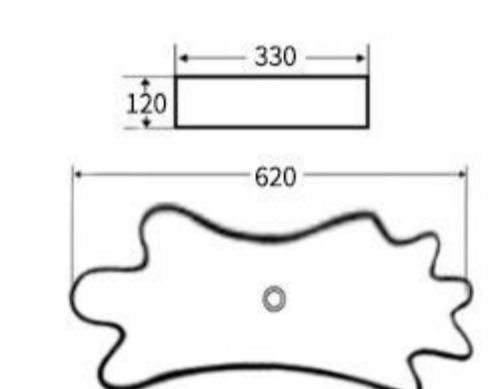

MR301-1

Art Basin
Size: 620x330x120mm
Above counter mounting