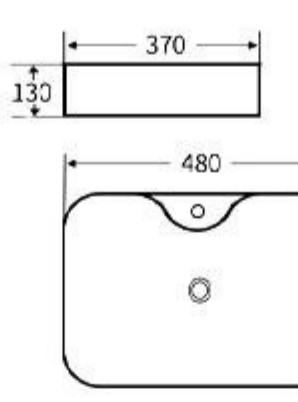

G507
Art Basin
Size: **425x425x140mm**
Above counter mounting