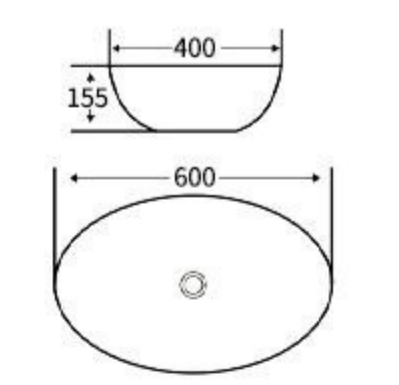

G632
Art Basin
Size: 580x390x115mm
Above counter mounting