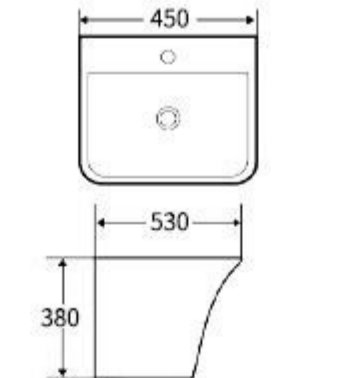

G1062
Wall-hung basin
Size: 530x450x380mm
Wall mounting