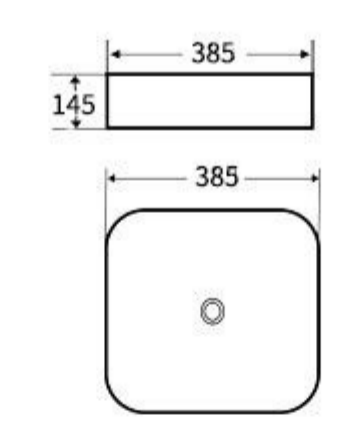

G461
Art Basin
Size: **385x385x145mm**
Above counter mounting