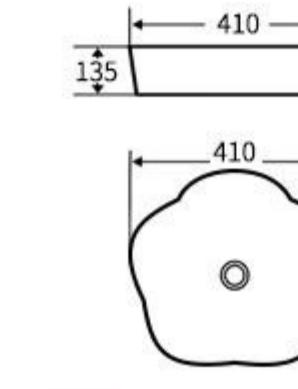

WG634
Art Basin
Size: 410x410x135mm
Above counter mounting