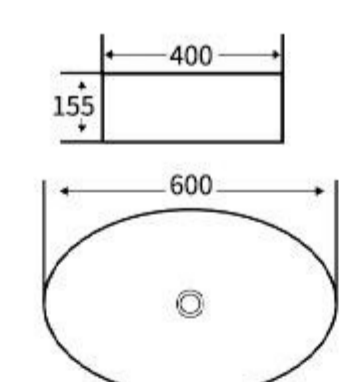

763
Art Basin
Size: **480x370x130mm**
Above counter mounting