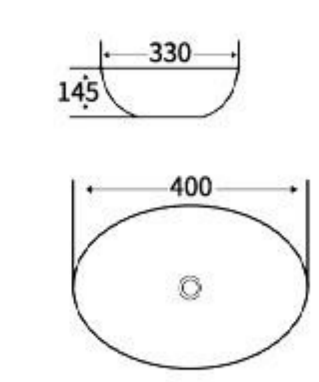

769
Art Basin
Size: **400x330x145mm**
Above counter mounting