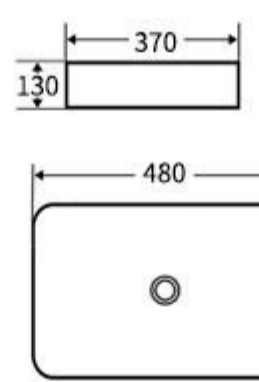

**NUWEN**

**761**  
Art Basin  
Size: **600x400x155mm**  
Above counter mounting

**762**  
Art Basin  
Size: **600x400x155mm**  
Above counter mounting

**763**  
Art Basin  
Size: **480x370x130mm**  
Above counter mounting