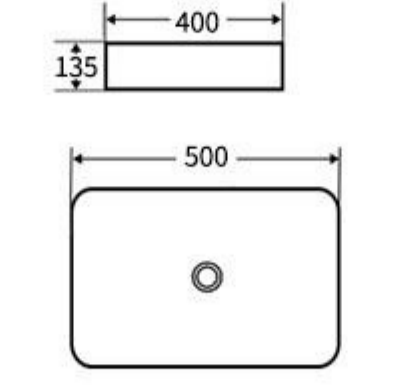

**S619**  
Art Basin  
Size: **455x320x135mm**  
Above counter mounting

**G608**  
Art Basin  
Size: **400x400x135mm**  
Above counter mounting

**WG609**  
Art Basin  
Size: **420x420x130mm**  
Above counter mounting

**G610**  
Art Basin  
Size: **420x420x130mm**  
Above counter mounting

**S620**  
Art Basin  
Size: **560x415x145mm**  
Above counter mounting

**G621**  
Art Basin  
Size: **500x350x110mm**  
Above counter mounting

**G622**  
Art Basin  
Size: **415x415x135mm**  
Above counter mounting

NUWEN

+86-18680577977

**G623**  
Art Basin  
Size: 360x360x115mm  
Above counter mounting

**G624**  
Art Basin  
Size: 300x300x150mm  
Above counter mounting

**S625**  
Art Basin  
Size: 500x400x135mm  
Above counter mounting

**S635**  
Art Basin  
Size: 400x400x150mm  
Above counter mounting

**G636**  
Art Basin  
Size: 400x400x150mm  
Above counter mounting