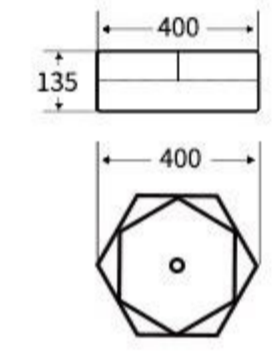

Art Basin  
Size: 580x390x115mm  
Above counter mounting

**G714**

Art Basin  
Size: 580x390x115mm  
Above counter mounting

**G703**

Art Basin  
Size: 400x400x135mm  
Above counter mounting

**G704**

Art Basin  
Size: 400x400x135mm  
Above counter mounting