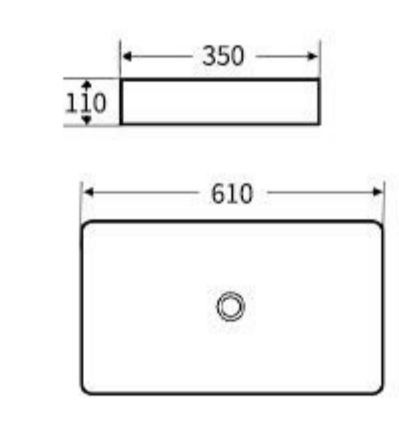

G612
Art Basin
Size: **610x350x110mm**
Above counter mounting