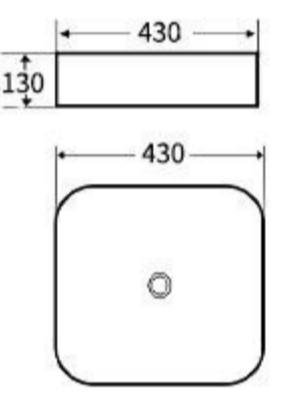

S468
Art Basin
Size: **510x425x140mm**
Above counter mounting