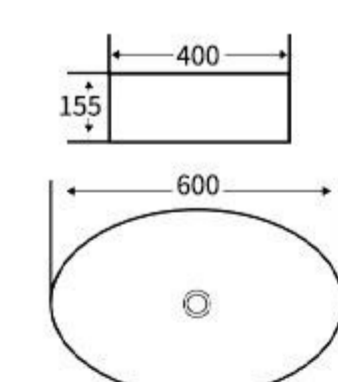

762
Art Basin
Size: **600x400x155mm**
Above counter mounting