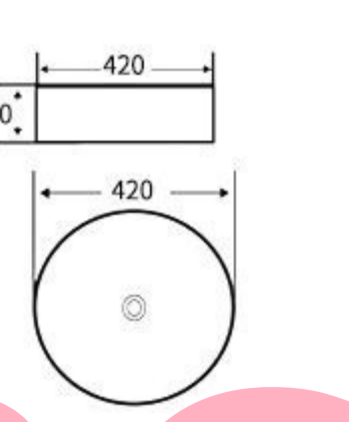

**S607**  
Art Basin  
Size: **400x400x135mm**  
Above counter mounting

**G617**  
Art Basin  
Size: **400x330x145mm**  
Above counter mounting

**G618**  
Art Basin  
Size: **425x425x140mm**  
Above counter mounting

**S619**  
Art Basin  
Size: **455x320x135mm**  
Above counter mounting

**G608**  
Art Basin  
Size: **400x400x135mm**  
Above counter mounting

**WG609**  
Art Basin  
Size: **420x420x130mm**  
Above counter mounting

**G610**  
Art Basin  
Size: **420x420x130mm**  
Above counter mounting

**S620**  
Art Basin  
Size: **560x415x145mm**  
Above counter mounting

**G621**  
Art Basin  
Size: **500x350x110mm**  
Above counter mounting