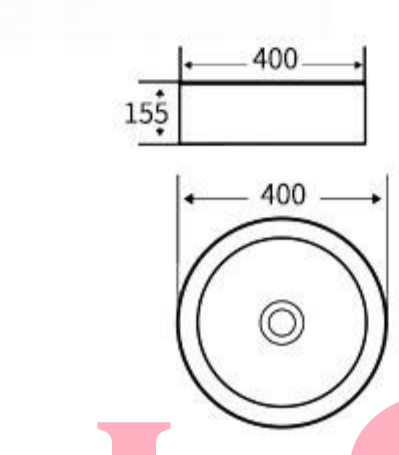

G354
Art Basin
Size: 400x400x155mm
Above counter mounting