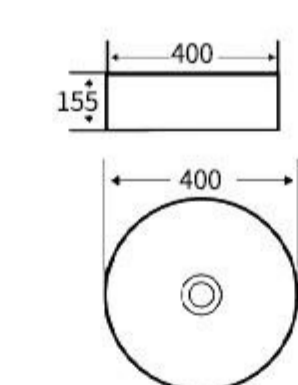

G388
Art Basin
Size: 500x395x145mm
Above counter mounting