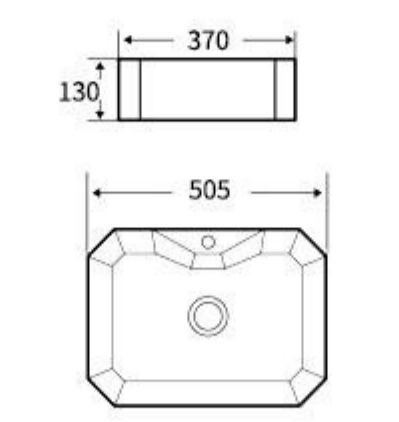

G430
Art Basin
Size: **460x460x155mm**
Above counter mounting