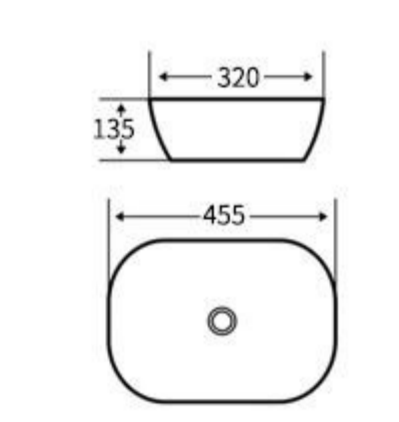

**G604**  
Art Basin  
Size: **470x470x145mm**  
Above counter mounting

**G614**  
Art Basin  
Size: **620x360x160mm**  
Above counter mounting

**G615**  
Art Basin  
Size: **410x410x145mm**  
Above counter mounting

**WG616**  
Art Basin  
Size: **410x410x145mm**  
Above counter mounting

**G605**  
Art Basin  
Size: **405x405x140mm**  
Above counter mounting

**G606**  
Art Basin  
Size: **500x340x110mm**  
Above counter mounting

**S607**  
Art Basin  
Size: **400x400x135mm**  
Above counter mounting

**G617**  
Art Basin  
Size: **400x330x145mm**  
Above counter mounting

**G618**  
Art Basin  
Size: **425x425x140mm**  
Above counter mounting

**S619**  
Art Basin  
Size: **455x320x135mm**  
Above counter mounting

**G608**  
Art Basin  
Size: **400x400x135mm**  
Above counter mounting

**WG609**  
Art Basin  
Size: **420x420x130mm**  
Above counter mounting