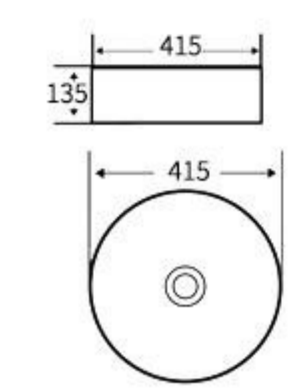

WG328
Art Basin
Size: 415x415x135mm
Above counter mounting