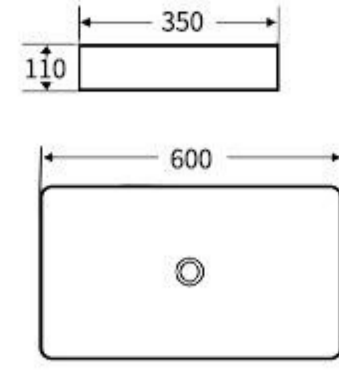

757
Art Basin
Size: **415x415x135mm**
Above counter mounting