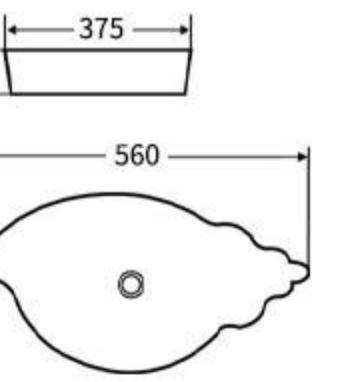

Art Basin  
Size: 580x390x115mm  
Above counter mounting

**G706**

Art Basin  
Size: 380x380x140mm  
Above counter mounting

**G707**

Art Basin  
Size: 510x410x160mm  
Above counter mounting

**G708**

Art Basin  
Size: 455x320x135mm  
Above counter mounting

**S718**

Art Basin  
Size: 580x390x115mm  
Above counter mounting

**S719**

Art Basin  
Size: 425x425x160mm  
Above counter mounting

**G720**

Art Basin  
Size: 560x375x110mm  
Above counter mounting

**G709**