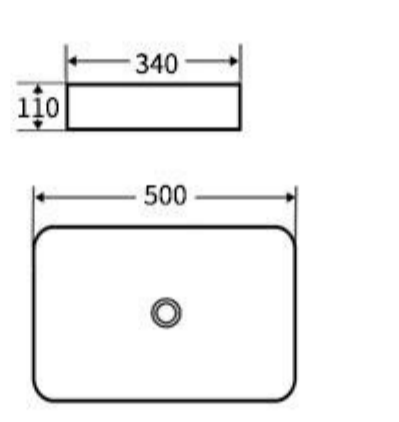

**S613**  
Art Basin  
Size: **610x350x110mm**  
Above counter mounting

**G602**  
Art Basin  
Size: **610x350x110mm**  
Above counter mounting

**G603**  
Art Basin  
Size: **430x430x170mm**  
Above counter mounting

**G604**  
Art Basin  
Size: **470x470x145mm**  
Above counter mounting

**G614**  
Art Basin  
Size: **620x360x160mm**  
Above counter mounting

**G615**  
Art Basin  
Size: **410x410x145mm**  
Above counter mounting

**WG616**  
Art Basin  
Size: **410x410x145mm**  
Above counter mounting

**G605**  
Art Basin  
Size: **405x405x140mm**  
Above counter mounting

**G606**  
Art Basin  
Size: **500x340x110mm**  
Above counter mounting