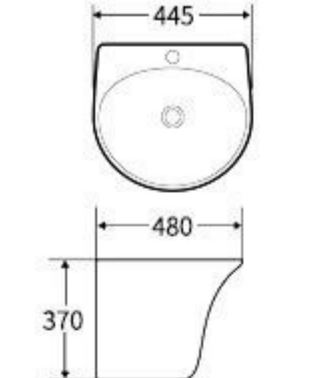

NUWEN

+86-18680577977

**G1054**  
Wall-hung basin  
Size: 430x290x145mm  
Wall mounting

**G1055**  
Wall-hung basin  
Size: 430x290x145mm  
Wall mounting

**G1056**  
Wall-hung basin  
Size: 435x320x130mm  
Wall mounting

**G1203**  
Wall-hung basin  
Size: 480x445x370mm  
Wall mounting

**G1204**  
Wall-hung basin  
Size: 480x445x370mm  
Wall mounting

**G1057**  
Wall-hung basin  
Size: 370x390x135mm  
Wall mounting

**G1058**  
Wall-hung basin  
Size: 370x390x135mm  
Wall mounting

**G1059**  
Wall-hung basin  
Size: 480x445x370mm  
Wall mounting

**G1060**  
Wall-hung basin  
Size: 480x445x370mm  
Wall mounting

**G1061**  
Wall-hung basin  
Size: 530x450x380mm  
Wall mounting

**G1062**  
Wall-hung basin  
Size: 530x450x380mm  
Wall mounting