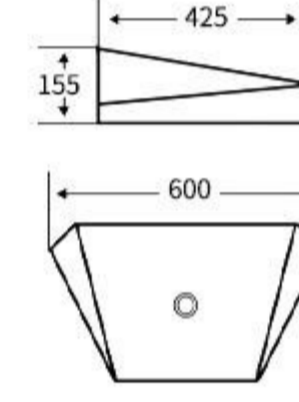

S023
Art Basin
Size: **600x425x155mm**
Above counter mounting