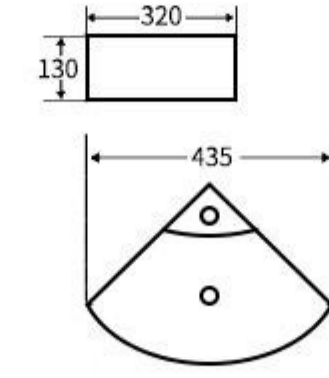

NUWEN

+86-18680577977

**G1054**  
Wall-hung basin  
Size: 430x290x145mm  
Wall mounting

**G1055**  
Wall-hung basin  
Size: 430x290x145mm  
Wall mounting

**G1056**  
Wall-hung basin  
Size: 435x320x130mm  
Wall mounting