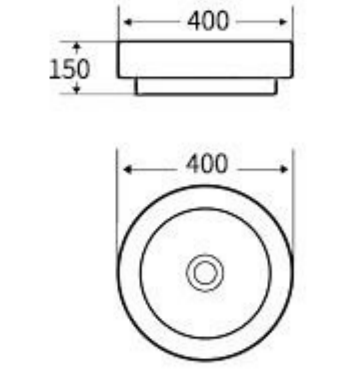

G637
Art Basin
Size: 400x400x155mm
Above counter mounting