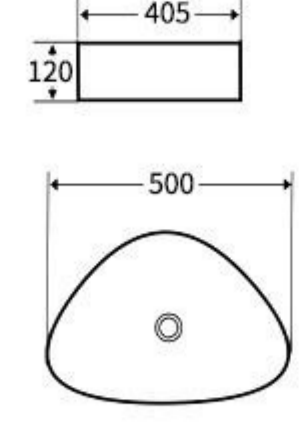

**G441**  
Art Basin  
Size: **600x400x155mm**  
Above counter mounting

**G442**  
Art Basin  
Size: **600x400x150mm**  
Above counter mounting

**G443**  
Art Basin  
Size: **500x405x120mm**  
Above counter mounting