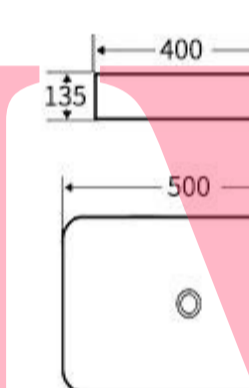

艺术盆  
尺寸: 440x440x135mm  
台上安装

**1097**

Art Basin  
Size: 400x420x155mm  
Above counter mounting

**1124**

艺术盆  
尺寸: 500x400x135mm  
台上安装

**1125**

艺术盆  
尺寸: 500x400x135mm  
台上安装

**1109**

艺术盆  
尺寸: 440x440x135mm  
台上安装

**1110**

艺术盆  
尺寸: 570x410x140mm  
台上安装

**1111**

艺术盆  
尺寸: 570x410x140mm  
台上安装

**1100**

Art Basin  
Size: 500x400x155mm  
Above counter mounting

**1101**