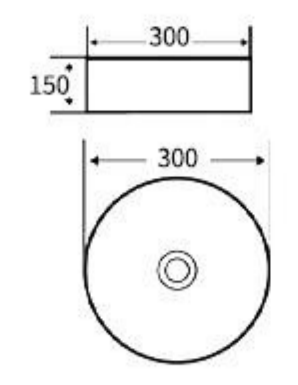

S625
Art Basin
Size: 500x400x135mm
Above counter mounting