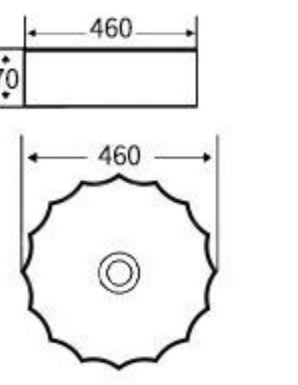

G467
Art Basin
Size: **430x430x130mm**
Above counter mounting