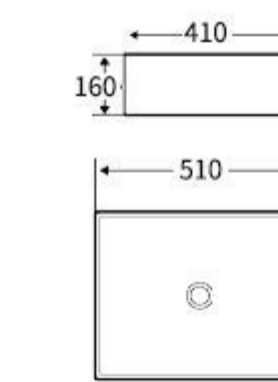

Art Basin  
Size: 580x390x115mm  
Above counter mounting

**G706**

Art Basin  
Size: 380x380x140mm  
Above counter mounting

**G707**

Art Basin  
Size: 510x410x160mm  
Above counter mounting

**G708**

Art Basin  
Size: 455x320x135mm  
Above counter mounting