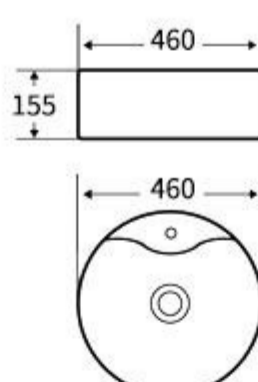

Art Basin  
Size: 460x460x130mm  
Above counter mounting

**S1087**

Art Basin  
Size: 460x460x130mm  
Above counter mounting

**WG1076**

Art Basin  
Size: 460x460x155mm  
Above counter mounting

**S1077**

Art Basin  
Size: 460x460x155mm  
Above counter mounting