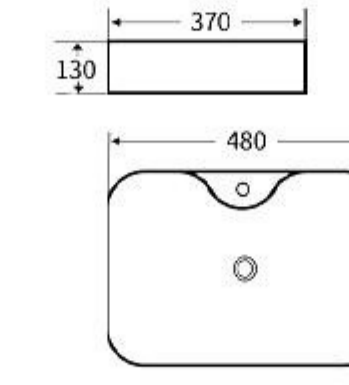

G330
Art Basin
Size: 480x370x130mm
Above counter mounting