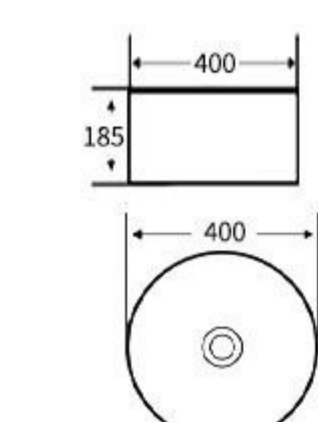

Art Basin
Size: 400x400x185mm
Above counter mounting

S1080