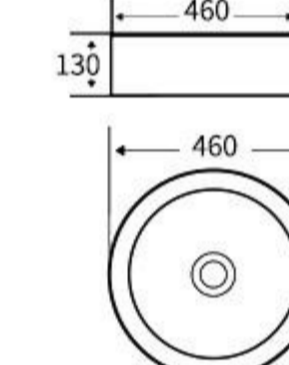

Art Basin
Size: 460x460x130mm
Above counter mounting

S1087