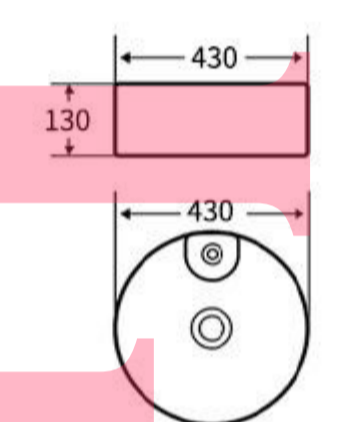

G458
Art Basin
Size: **430x430x130mm**
Above counter mounting