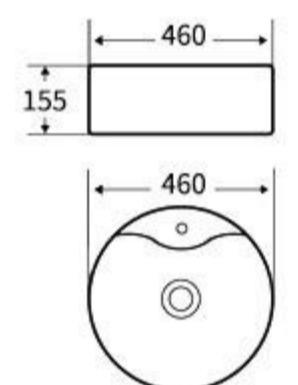

G322
Art Basin
Size: 420x420x125mm
Above counter mounting