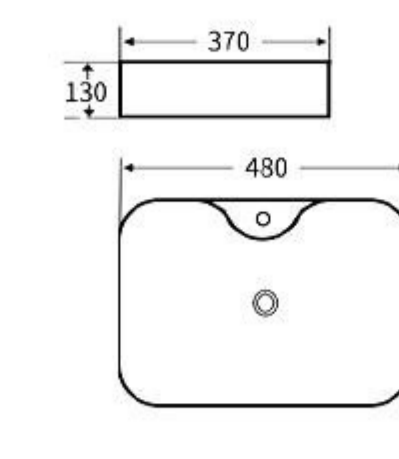

**S329**  
Art Basin  
Size: 415x415x135mm  
Above counter mounting

**G339**  
Art Basin  
Size: 415x415x135mm  
Above counter mounting

**G340**  
Art Basin  
Size: 480x370x130mm  
Above counter mounting

**G341**  
Art Basin  
Size: 425x425x140mm  
Above counter mounting

**G342**  
Art Basin  
Size: 500x395x145mm  
Above counter mounting

**G343**  
Art Basin  
Size: 480x370x130mm  
Above counter mounting