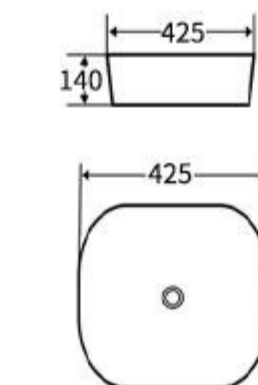

S377
Art Basin
Size: 480x370x130mm
Above counter mounting