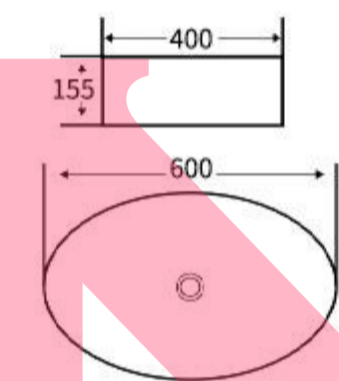

760
Art Basin
Size: **600x400x155mm**
Above counter mounting