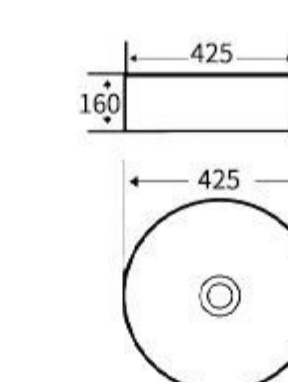

Art Basin
Size: 425x425x160mm
Above counter mounting

Y1113