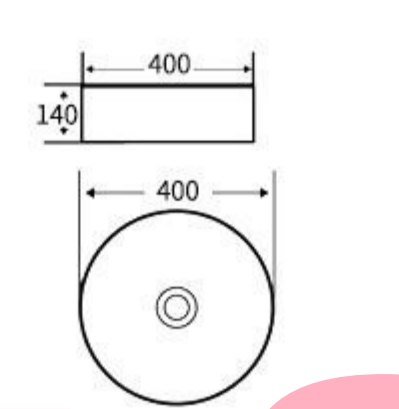

G495
Art Basin
Size: **480x340x145mm**
Above counter mounting