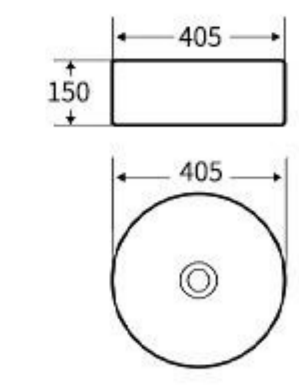

G332
Art Basin
Size: 600x400x155mm
Above counter mounting