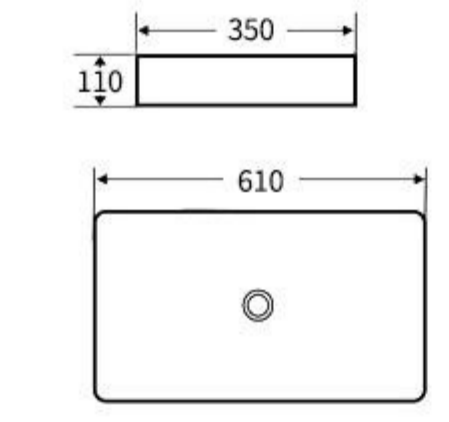

**G601**  
Art Basin  
Size: **455x320x135mm**  
Above counter mounting

**G611**  
Art Basin  
Size: **610x350x110mm**  
Above counter mounting

**G612**  
Art Basin  
Size: **610x350x110mm**  
Above counter mounting

**S613**  
Art Basin  
Size: **610x350x110mm**  
Above counter mounting

**G602**  
Art Basin  
Size: **610x350x110mm**  
Above counter mounting

**G603**  
Art Basin  
Size: **430x430x170mm**  
Above counter mounting