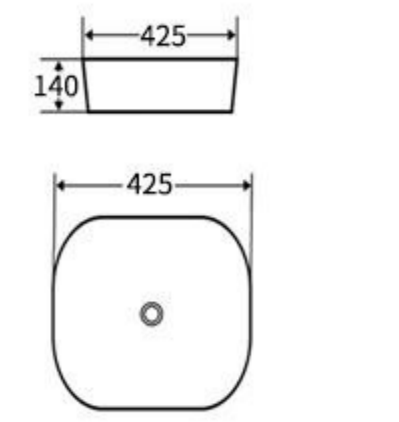

G421
Art Basin
Size: **505x370x130mm**
Above counter mounting