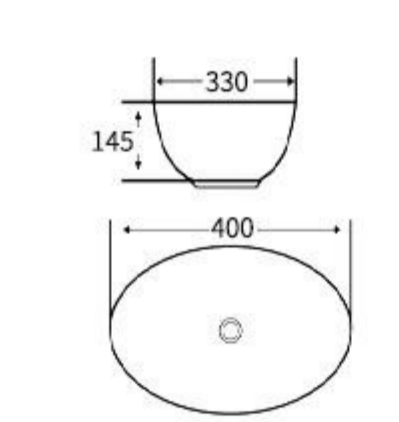

**G604**  
Art Basin  
Size: **470x470x145mm**  
Above counter mounting

**G614**  
Art Basin  
Size: **620x360x160mm**  
Above counter mounting

**G615**  
Art Basin  
Size: **410x410x145mm**  
Above counter mounting

**WG616**  
Art Basin  
Size: **410x410x145mm**  
Above counter mounting

**G605**  
Art Basin  
Size: **405x405x140mm**  
Above counter mounting

**G606**  
Art Basin  
Size: **500x340x110mm**  
Above counter mounting

**S607**  
Art Basin  
Size: **400x400x135mm**  
Above counter mounting

**G617**  
Art Basin  
Size: **400x330x145mm**  
Above counter mounting

**G618**  
Art Basin  
Size: **425x425x140mm**  
Above counter mounting