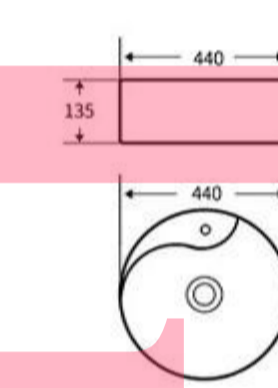

艺术盆
尺寸: 440x440x135mm
台上安装

1110