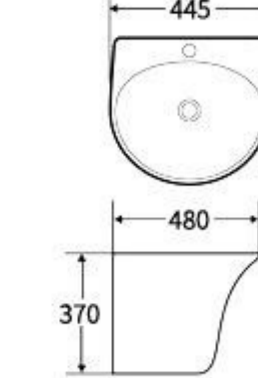

G1057
Wall-hung basin
Size: 370x390x135mm
Wall mounting