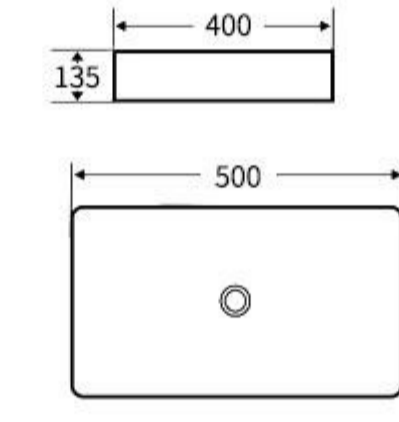

Art Basin  
Size: 500x390x145mm  
Above counter mounting

**WG1219**

Art Basin  
Size: 500x390x145mm  
Above counter mounting

**G1220**

Art Basin  
Size: 400x400x135mm  
Above counter mounting

**S1221**

Art Basin  
Size: 400x400x135mm  
Above counter mounting

**WG1222**

Art Basin  
Size: 400x400x135mm  
Above counter mounting

+86-18680577977

**G599**  
Art Basin  
Size: **420x420x130mm**  
Above counter mounting

**G600**  
Art Basin  
Size: **500x400x135mm**  
Above counter mounting