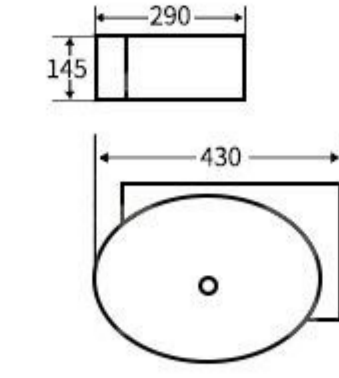

NUWEN

+86-18680577977

**G1054**  
Wall-hung basin  
Size: 430x290x145mm  
Wall mounting

**G1055**  
Wall-hung basin  
Size: 430x290x145mm  
Wall mounting

**G1056**  
Wall-hung basin  
Size: 435x320x130mm  
Wall mounting