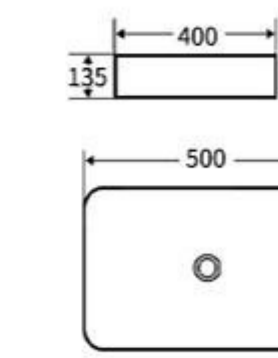

**1105**

Art Basin  
Size: 500x400x140mm  
Above counter mounting

**730**  
Art Basin  
Size: 385x385x140mm  
Above counter mounting

**731**  
Art Basin  
Size: 500x400x135mm  
Above counter mounting

**732**  
Art Basin  
Size: 600x350x110mm  
Above counter mounting