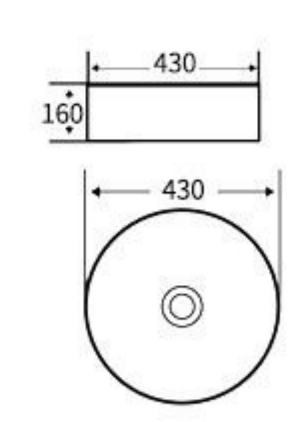

G456
Art Basin
Size: **415x415x135mm**
Above counter mounting