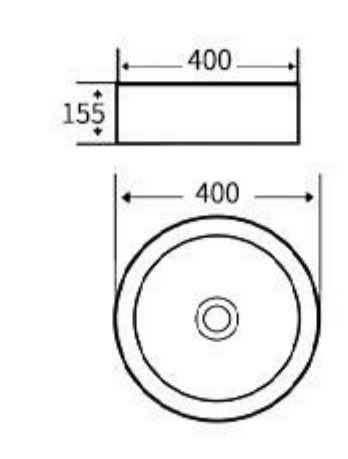

G356
Art Basin
Size: 560x420x145mm
Above counter mounting