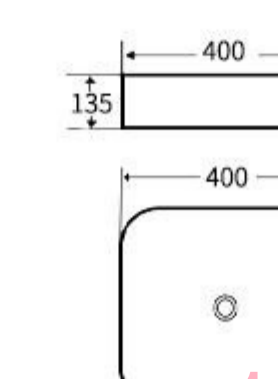

Art Basin  
Size: 500x390x145mm  
Above counter mounting

**WG1219**

Art Basin  
Size: 500x390x145mm  
Above counter mounting

**G1220**

Art Basin  
Size: 400x400x135mm  
Above counter mounting

**S1221**

Art Basin  
Size: 400x400x135mm  
Above counter mounting