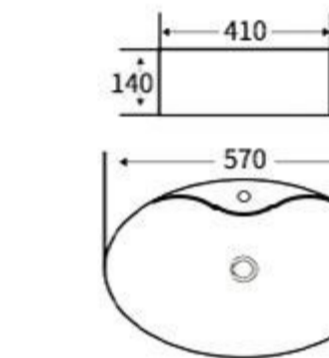

735
Art Basin
Size: 500x450x185mm
Above counter mounting