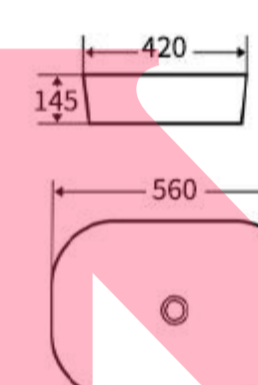

G374
Art Basin
Size: 415x415x135mm
Above counter mounting