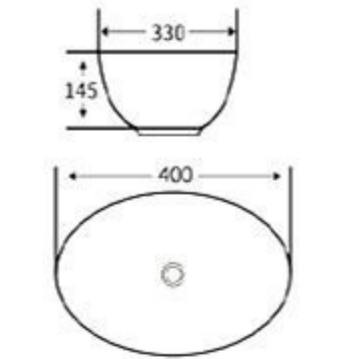

739
Art Basin
Size: 410x410x135mm
Above counter mounting