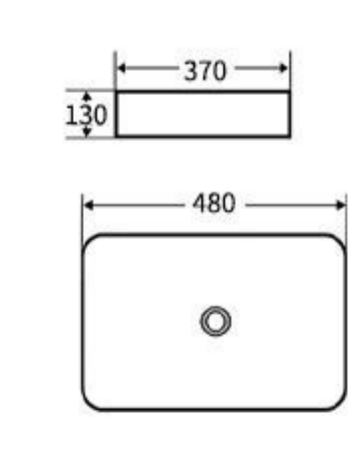

G425
Art Basin
Size: **480x370x130mm**
Above counter mounting