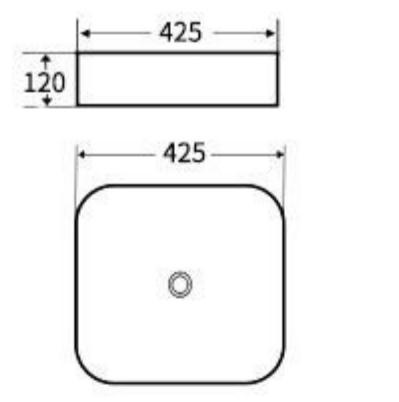

G488
Art Basin
Size: **400x400x135mm**
Above counter mounting