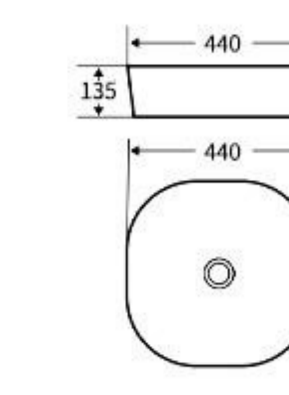

Art Basin  
Size: 460x420x155mm  
Above counter mounting

**1096**

Art Basin  
Size: 400x420x155mm  
Above counter mounting

**1106**

艺术盆  
尺寸: 440x440x135mm  
台上安装

**1107**

艺术盆  
尺寸: 440x440x135mm  
台上安装

**1108**