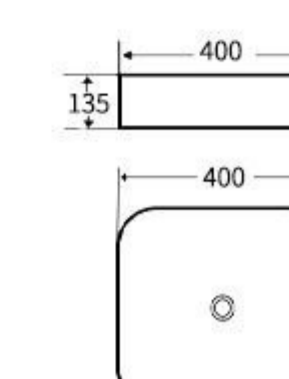

Art Basin  
Size: 500x390x145mm  
Above counter mounting

**WG1219**

Art Basin  
Size: 500x390x145mm  
Above counter mounting

**G1220**

Art Basin  
Size: 400x400x135mm  
Above counter mounting

**S1221**

Art Basin  
Size: 400x400x135mm  
Above counter mounting