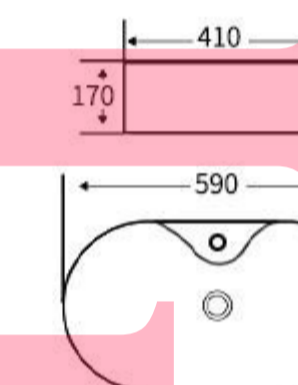

G385
Art Basin
Size: 600x400x155mm
Above counter mounting