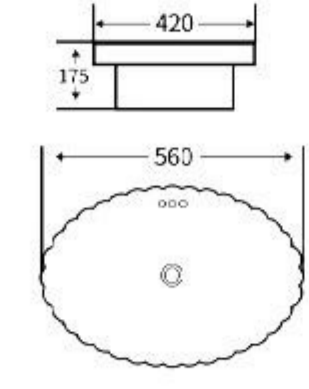

**+86-18680577977**

**1205**

Art Basin  
Size: **560x420x175mm**  
Above counter mounting

**1206**

Art Basin  
Size: **560x420x175mm**  
Above counter mounting

**1207**

Art Basin  
Size: **560x420x175mm**  
Above counter mounting