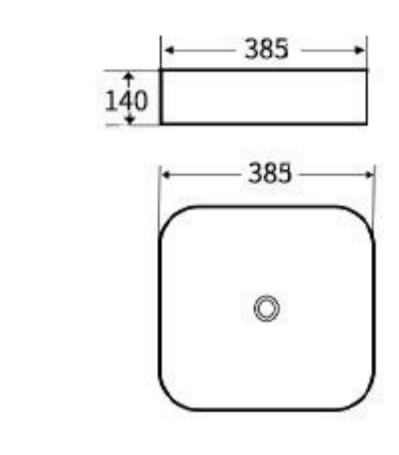

G441
Art Basin
Size: **600x400x155mm**
Above counter mounting