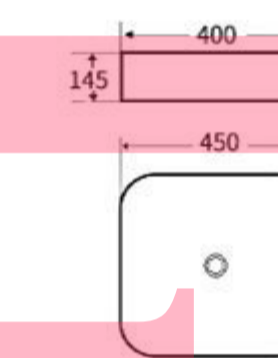

734
Art Basin
Size: 570x410x140mm
Above counter mounting