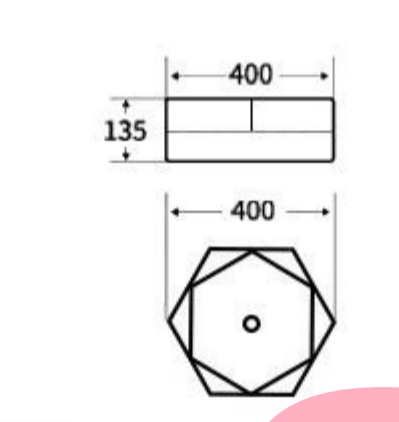

G610
Art Basin
Size: **420x420x130mm**
Above counter mounting