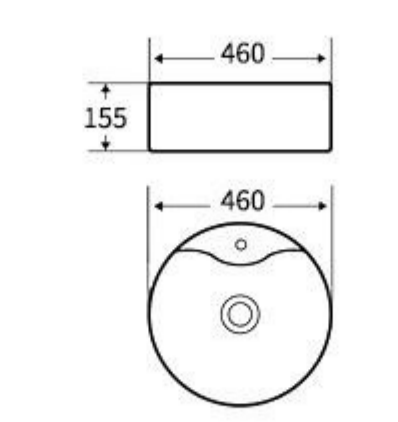

G431
Art Basin
Size: **425x425x140mm**
Above counter mounting