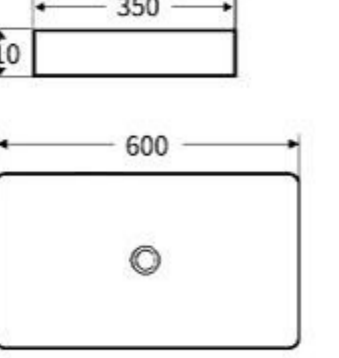

**1105**

Art Basin  
Size: 500x400x140mm  
Above counter mounting

**730**  
Art Basin  
Size: 385x385x140mm  
Above counter mounting

**731**  
Art Basin  
Size: 500x400x135mm  
Above counter mounting

**732**  
Art Basin  
Size: 600x350x110mm  
Above counter mounting