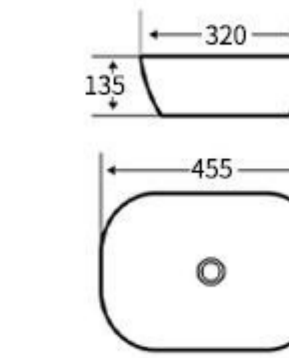

Art Basin  
Size: 425x425x160mm  
Above counter mounting

**G1079**

Art Basin  
Size: 400x400x185mm  
Above counter mounting

**S1080**

Art Basin  
Size: 400x400x185mm  
Above counter mounting

**WG1081**

Art Basin  
Size: 400x400x185mm  
Above counter mounting

**S1115**

Art Basin  
Size: 425x425x160mm  
Above counter mounting

**G1116**

Art Basin  
Size: 405x405x135mm  
Above counter mounting

**G1117**

Art Basin  
Size: 405x405x135mm  
Above counter mounting

**G1211**

Art Basin  
Size: 455x320x135mm  
Above counter mounting

**S1212**

Art Basin  
Size: 455x320x135mm  
Above counter mounting

**G1213**

Art Basin  
Size: 390x390x130mm  
Above counter mounting

**WG1214**

Art Basin  
Size: 390x390x130mm  
Above counter mounting