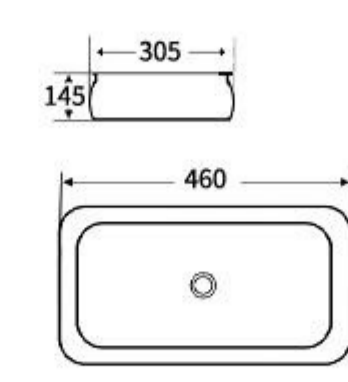

768
Art Basin
Size: **400x330x145mm**
Above counter mounting