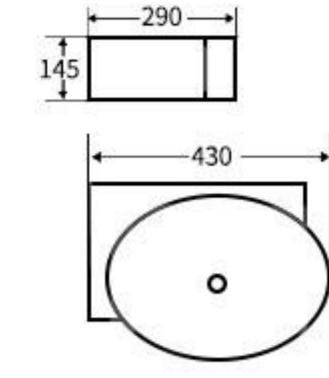

NUWEN

+86-18680577977

**G1054**  
Wall-hung basin  
Size: 430x290x145mm  
Wall mounting

**G1055**  
Wall-hung basin  
Size: 430x290x145mm  
Wall mounting

**G1056**  
Wall-hung basin  
Size: 435x320x130mm  
Wall mounting