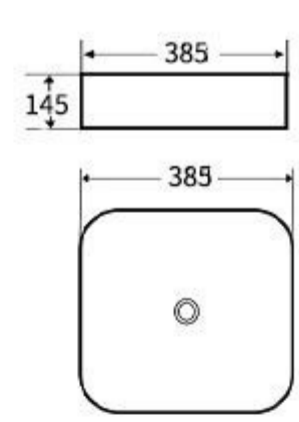

G462
Art Basin
Size: **425x425x140mm**
Above counter mounting