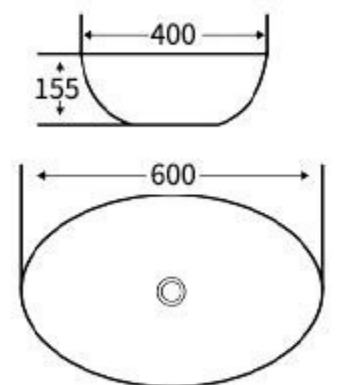

G321
Art Basin
Size: 460x460x155mm
Above counter mounting