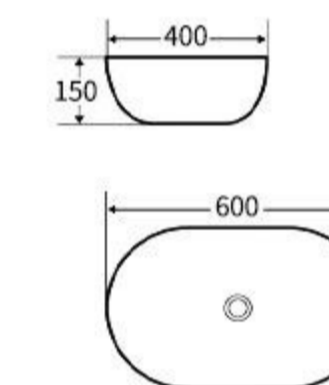

G375
Art Basin
Size: 500x395x145mm
Above counter mounting