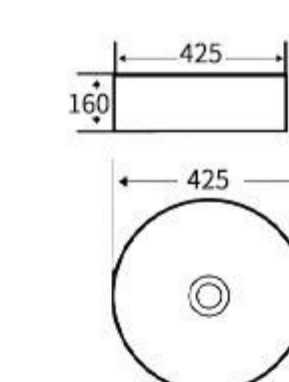

**G1078**

Art Basin  
Size: 400x370x155mm  
Above counter mounting

**G1112**

Art Basin  
Size: 425x425x160mm  
Above counter mounting

**Y1113**

Art Basin  
Size: 425x425x160mm  
Above counter mounting

**WG1114**