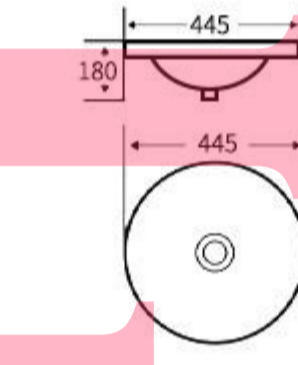

G194
Art Basin
Size: 600x400x140mm
Above counter mounting