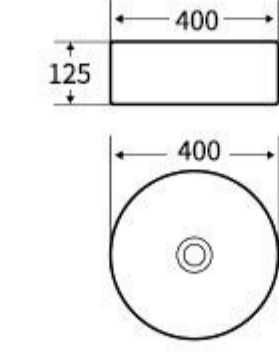

Art Basin
Size: 400x400x125mm
Above counter mounting

G712