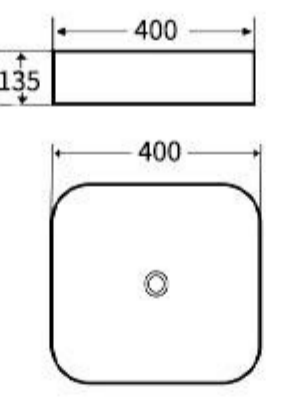

G506
Art Basin
Size: **480x370x130mm**
Above counter mounting