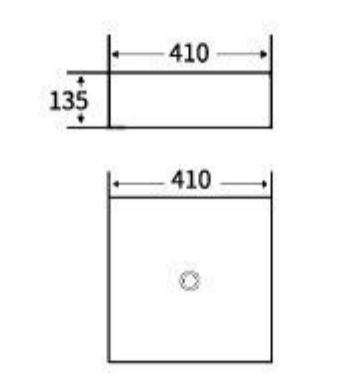

1198
Art Basin
Size: **410x410x135mm**
Above counter mounting