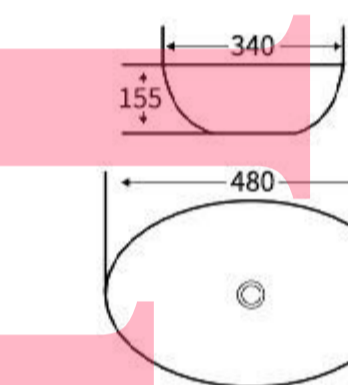

G334
Art Basin
Size: 400x400x140mm
Above counter mounting