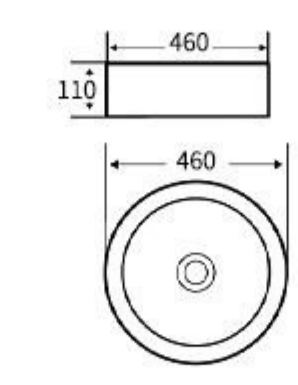

G483
Art Basin
Size: **600x400x155mm**
Above counter mounting