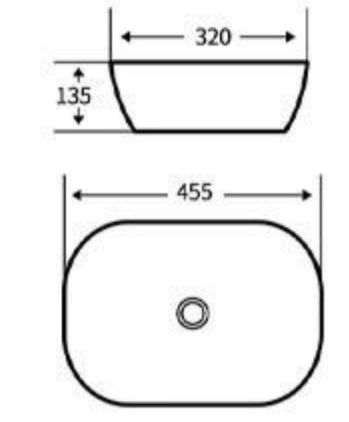

Art Basin  
Size: 500x390x145mm  
Above counter mounting

**WG1219**

Art Basin  
Size: 500x390x145mm  
Above counter mounting

**G1220**

Art Basin  
Size: 400x400x135mm  
Above counter mounting

**S1221**

Art Basin  
Size: 400x400x135mm  
Above counter mounting

**WG1222**

Art Basin  
Size: 400x400x135mm  
Above counter mounting

+86-18680577977

**G599**  
Art Basin  
Size: **420x420x130mm**  
Above counter mounting

**G600**  
Art Basin  
Size: **500x400x135mm**  
Above counter mounting

**G601**  
Art Basin  
Size: **455x320x135mm**  
Above counter mounting

**G611**  
Art Basin  
Size: **610x350x110mm**  
Above counter mounting

**G612**  
Art Basin  
Size: **610x350x110mm**  
Above counter mounting