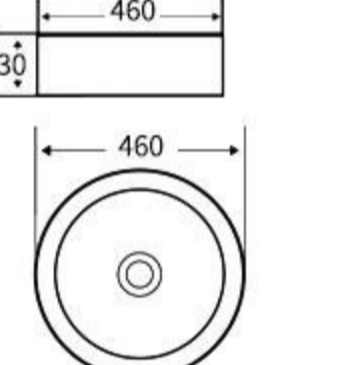

Art Basin
Size: 460x460x130mm
Above counter mounting

WG1076