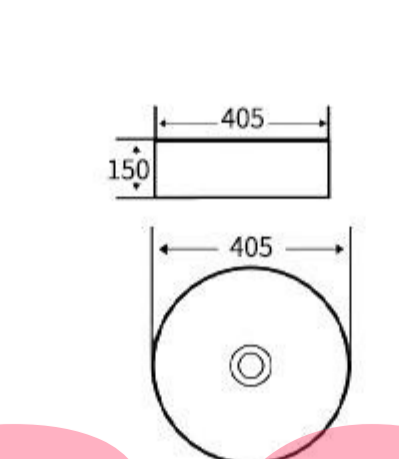

G463
Art Basin
Size: **425x425x140mm**
Above counter mounting