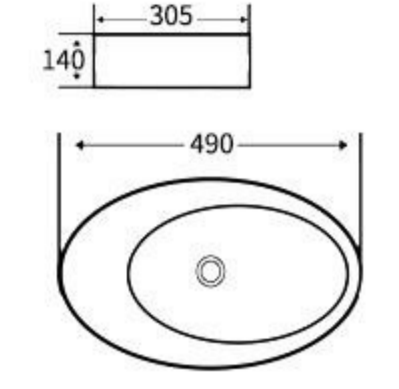

**WG634**  
Art Basin  
Size: 410x410x135mm  
Above counter mounting

**G644**  
Art Basin  
Size: 500x400x120mm  
Above counter mounting

**G645**  
Art Basin  
Size: 600x420x140mm  
Above counter mounting

**G646**  
Art Basin  
Size: 490x305x140mm  
Above counter mounting

+86-18680577977

**G647**  
Art Basin  
Size: 600x400x155mm  
Above counter mounting

**S648**  
Art Basin  
Size: 480x370x130mm  
Above counter mounting