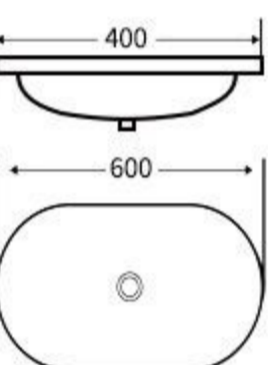

G201
Art Basin
Size: 600x400x140mm
Above counter mounting