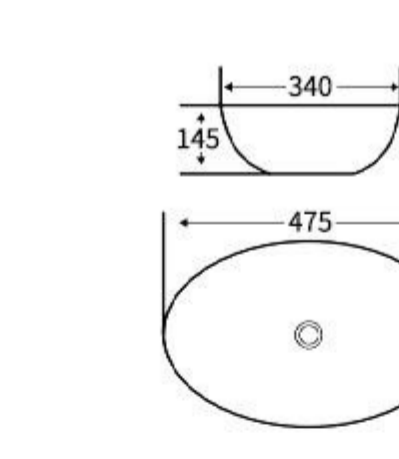

G351
Art Basin
Size: 600x400x155mm
Above counter mounting