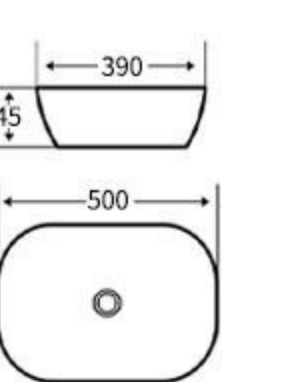

Art Basin
Size: 500x390x145mm
Above counter mounting

G1220