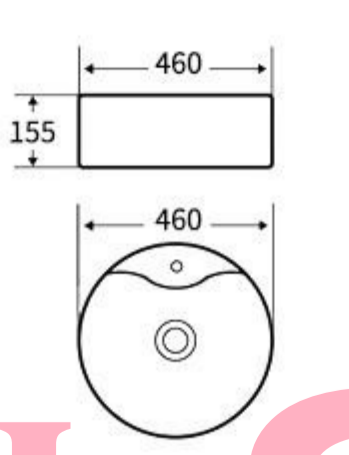

S429
Art Basin
Size: **460x460x155mm**
Above counter mounting