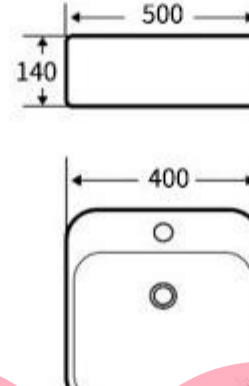

Art Basin
Size: 500x400x140mm
Above counter mounting