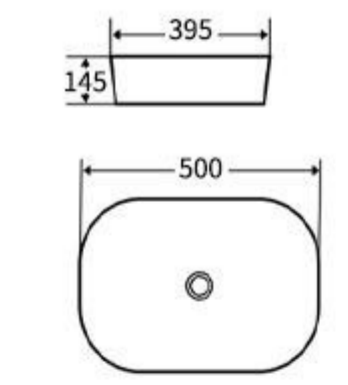

G376
Art Basin
Size: 425x425x140mm
Above counter mounting