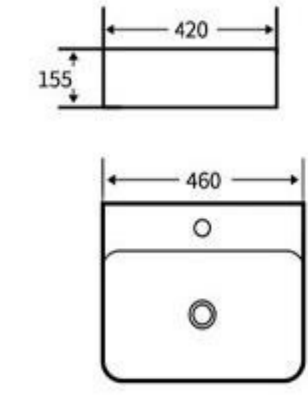

Art Basin  
Size: 400x400x155mm  
Above counter mounting

**G710**

Art Basin  
Size: 475x320x130mm  
Above counter mounting

**G711**

Art Basin  
Size: 540x340x110mm  
Above counter mounting

**G721**

Art Basin  
Size: 530x395x135mm  
Above counter mounting

**G722**

Art Basin  
Size: 530x395x135mm  
Above counter mounting

**G723**

Art Basin  
Size: 530x395x135mm  
Above counter mounting

**1094**

Art Basin  
Size: 460x420x155mm  
Above counter mounting

**1095**

Art Basin  
Size: 460x420x155mm  
Above counter mounting

**1096**

Art Basin  
Size: 400x420x155mm  
Above counter mounting

**1106**

艺术盆  
尺寸: 440x440x135mm  
台上安装

**1107**

艺术盆  
尺寸: 440x440x135mm  
台上安装

**1108**