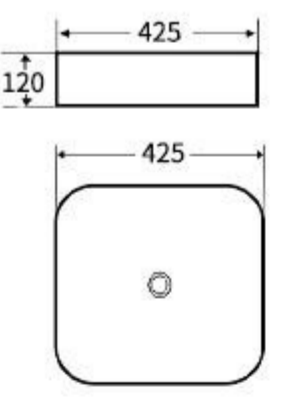

S471
Art Basin
Size: **425x425x120mm**
Above counter mounting