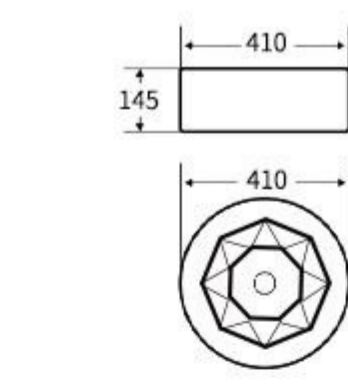

G643
Art Basin
Size: 600x400x155mm
Above counter mounting