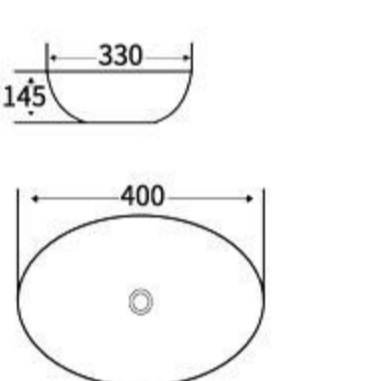

NUWEN

+86-18680577977