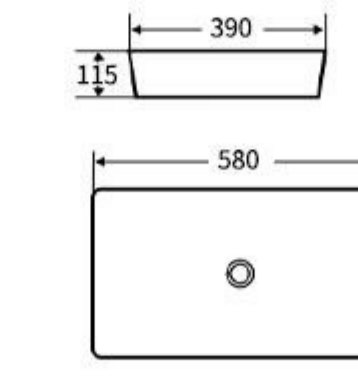

**G701**

Art Basin  
Size: 425x425x160mm  
Above counter mounting

**G702**

Art Basin  
Size: 400x400x125mm  
Above counter mounting

**G712**

Art Basin  
Size: 580x390x115mm  
Above counter mounting

**G713**