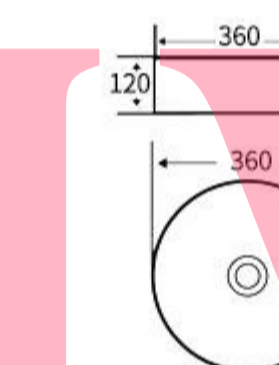

Art Basin
Size: 360x360x120mm
Above counter mounting

G1085