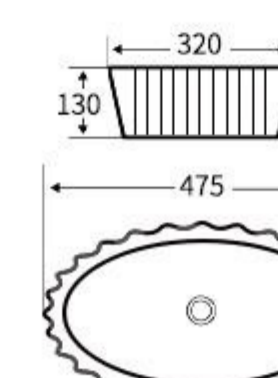

Art Basin
Size: 475x320x130mm
Above counter mounting

G711