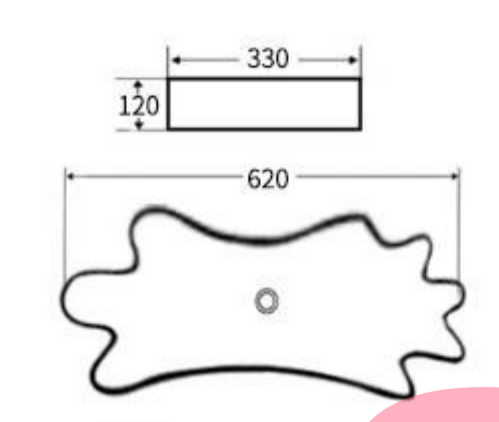

**NUWEN**<sup>®</sup>

**NUWEN**<sup>®</sup>

**G301**

Art Basin  
Size: 620x330x120mm  
Above counter mounting

**WG301**

Art Basin  
Size: 620x330x120mm  
Above counter mounting

**S301**

Art Basin  
Size: 620x330x120mm  
Above counter mounting