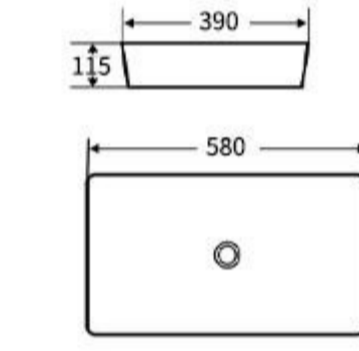

Art Basin  
Size: 580x390x115mm  
Above counter mounting

**G714**

Art Basin  
Size: 580x390x115mm  
Above counter mounting

**G703**

Art Basin  
Size: 400x400x135mm  
Above counter mounting

**G704**

Art Basin  
Size: 400x400x135mm  
Above counter mounting

**G705**

Art Basin  
Size: 405x405x125mm  
Above counter mounting

**G715**

Art Basin  
Size: 580x390x115mm  
Above counter mounting

**G716**

Art Basin  
Size: 580x390x115mm  
Above counter mounting

**G717**