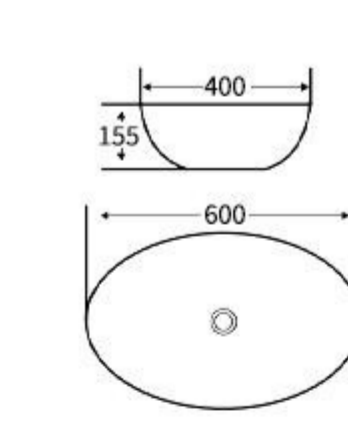

G449
Art Basin
Size: **400x400x155mm**
Above counter mounting