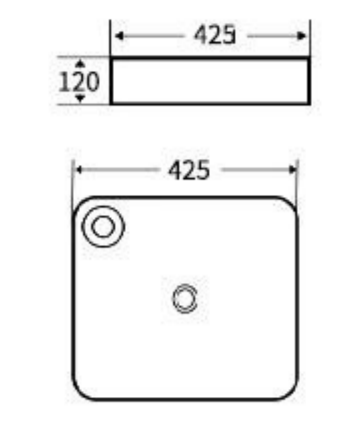

G419
Art Basin
Size: **425x425x120mm**
Above counter mounting