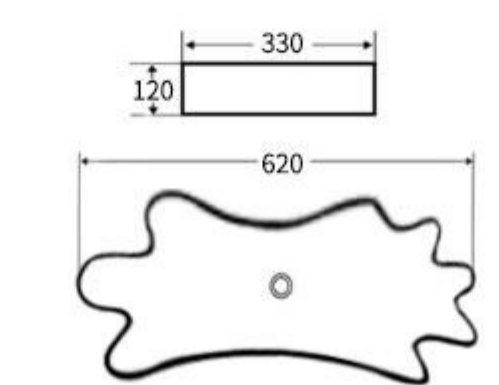

Art Basin  
Size: 620x330x120mm  
Above counter mounting

**BS301**

Art Basin  
Size: 620x330x120mm  
Above counter mounting

**NUWEN**<sup>®</sup>

**NUWEN**<sup>®</sup>

**NUWEN**<sup>®</sup>

**B301**

Art Basin  
Size: 620x330x120mm  
Above counter mounting

**MR301-1**

Art Basin  
Size: 620x330x120mm  
Above counter mounting

**MR301-2**

Art Basin  
Size: 620x330x120mm  
Above counter mounting

**NUWEN**<sup>®</sup>

**NUWEN**<sup>®</sup>

**NUWEN**<sup>®</sup>

**MR301-3**

Art Basin  
Size: 620x330x120mm  
Above counter mounting

**MR301-4**

Art Basin  
Size: 620x330x120mm  
Above counter mounting

**MR301-5**

Art Basin  
Size: 620x330x120mm  
Above counter mounting

**NUWEN**<sup>®</sup>