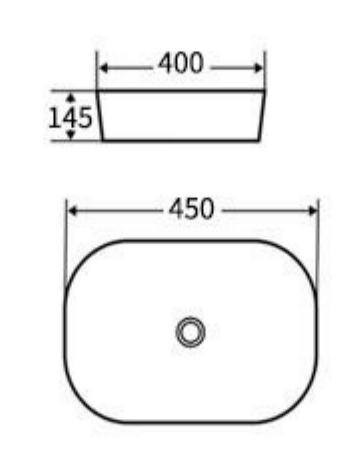

S355
Art Basin
Size: 400x400x155mm
Above counter mounting