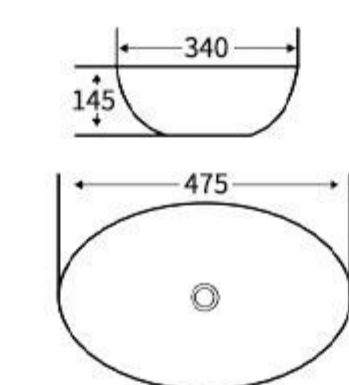

G326
Art Basin
Size: 480x370x130mm
Above counter mounting