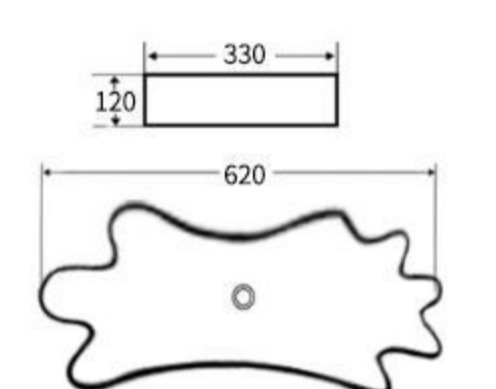

MR301-2

Art Basin
Size: 620x330x120mm
Above counter mounting