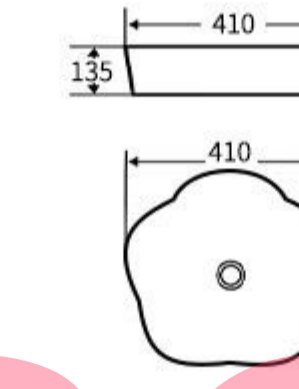

G644
Art Basin
Size: 500x400x120mm
Above counter mounting