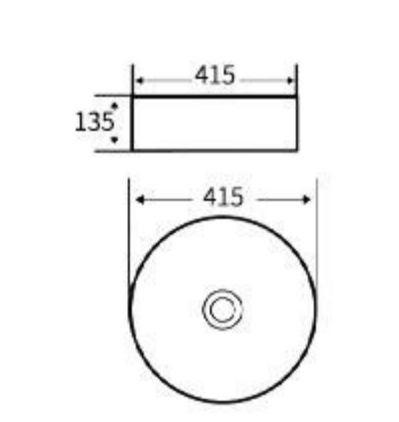

NUWEN

+86-18680577977