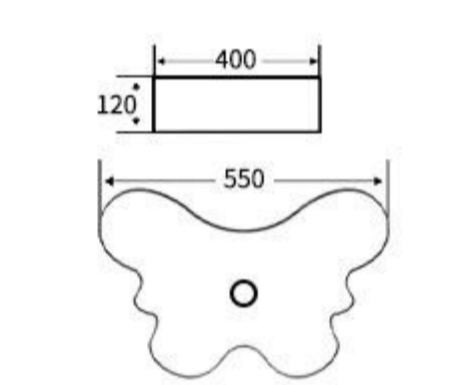

G640
Art Basin
Size: 610x370x120mm
Above counter mounting