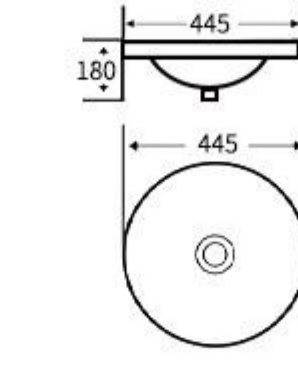

**G520**  
Art Basin  
Size: 500x400x135mm  
Above counter mounting

+86-18680577977

**NUWEN**

**G181**  
Art Basin  
Size: 445x445x180mm  
Above counter mounting

**G183**  
Art Basin  
Size: 445x445x180mm  
Above counter mounting