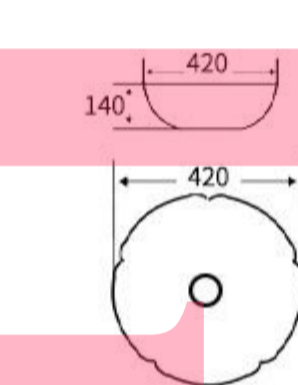

G639
Art Basin
Size: 550x400x120mm
Above counter mounting