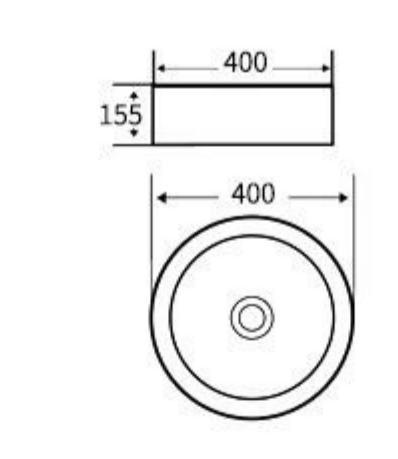

G437
Art Basin
Size: **430x430x130mm**
Above counter mounting