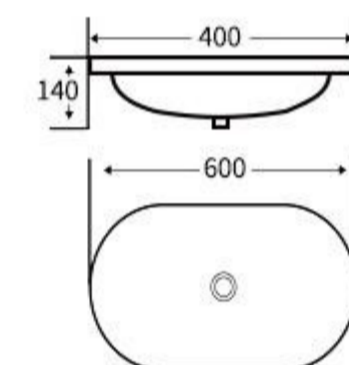

G198
Art Basin
Size: 600x400x140mm
Above counter mounting