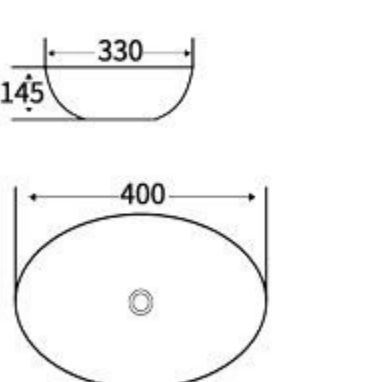

758
Art Basin
Size: **500x400x135mm**
Above counter mounting