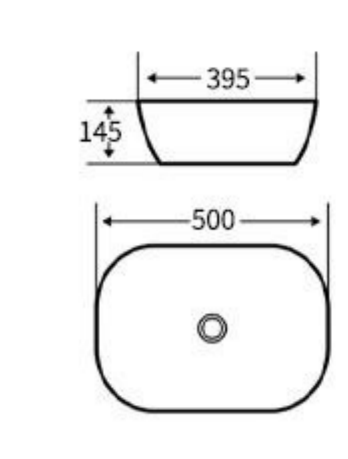

G343
Art Basin
Size: 480x370x130mm
Above counter mounting