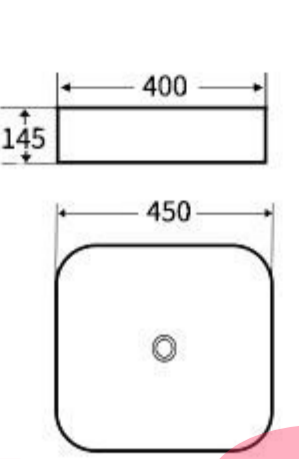

G453
Art Basin
Size: **405x405x150mm**
Above counter mounting