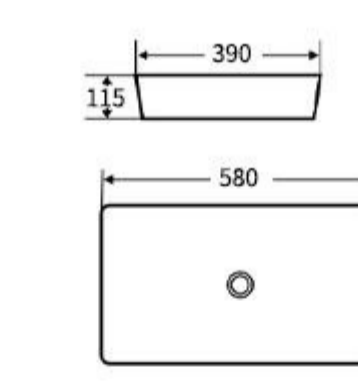

Art Basin
Size: 580x390x115mm
Above counter mounting

S719