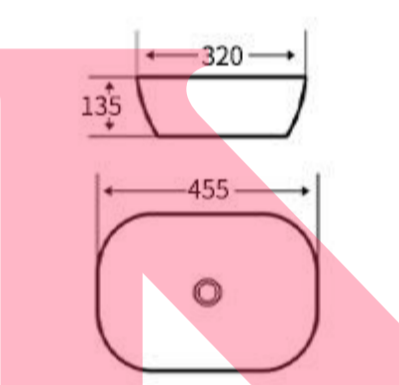

S628
Art Basin
Size: 520x380x130mm
Above counter mounting