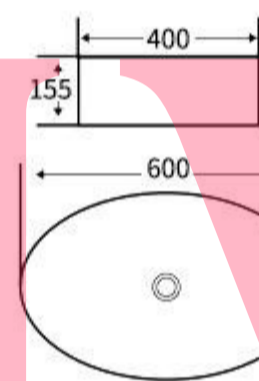

770
Art Basin
Size: **400x330x145mm**
Above counter mounting