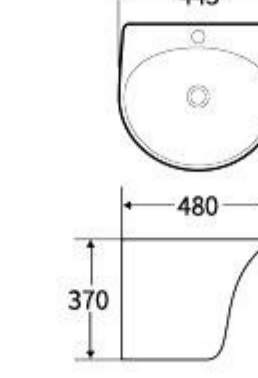

G1204
Wall-hung basin
Size: 480x445x370mm
Wall mounting