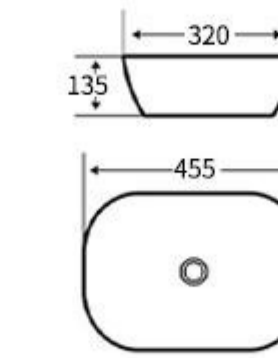

Art Basin  
Size: 425x425x160mm  
Above counter mounting

**G1079**

Art Basin  
Size: 400x400x185mm  
Above counter mounting

**S1080**

Art Basin  
Size: 400x400x185mm  
Above counter mounting

**WG1081**

Art Basin  
Size: 400x400x185mm  
Above counter mounting

**S1115**

Art Basin  
Size: 425x425x160mm  
Above counter mounting

**G1116**

Art Basin  
Size: 405x405x135mm  
Above counter mounting

**G1117**

Art Basin  
Size: 405x405x135mm  
Above counter mounting

**G1211**

Art Basin  
Size: 455x320x135mm  
Above counter mounting

**S1212**

Art Basin  
Size: 455x320x135mm  
Above counter mounting

**G1213**

Art Basin  
Size: 390x390x130mm  
Above counter mounting

**WG1214**

Art Basin  
Size: 390x390x130mm  
Above counter mounting