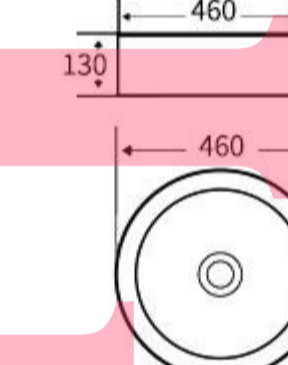

**G728**

Art Basin  
Size: 360x360x120mm  
Above counter mounting

**WG729**

Art Basin  
Size: 360x360x120mm  
Above counter mounting

**G1085**

Art Basin  
Size: 460x460x130mm  
Above counter mounting

**G1086**