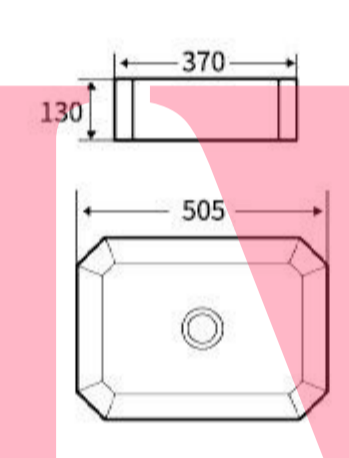

G358
Art Basin
Size: 425x425x140mm
Above counter mounting