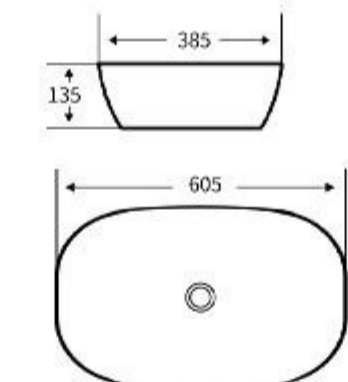

1195
Art Basin
Size: **360x360x120mm**
Above counter mounting