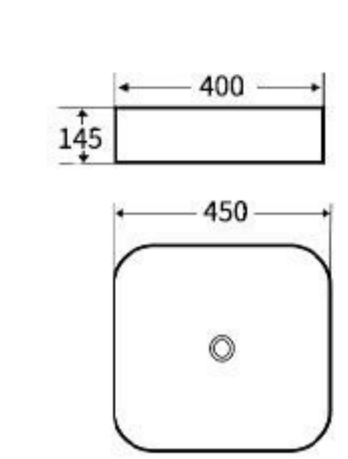

G452
Art Basin
Size: **405x400x145mm**
Above counter mounting