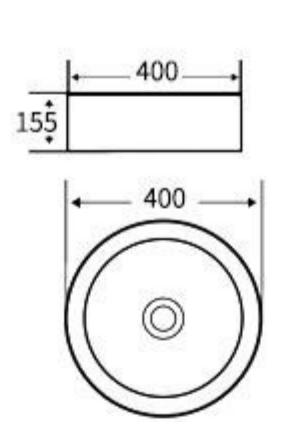

G450
Art Basin
Size: **400x400x155mm**
Above counter mounting