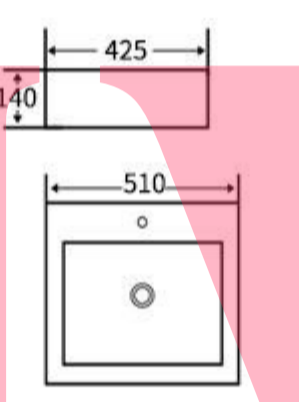

G021
Art Basin
Size: **600x425x155mm**
Above counter mounting