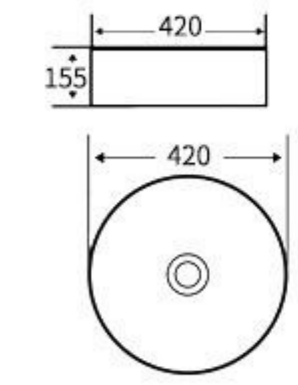

WG559
Art Basin
Size: **480x370x130mm**
Above counter mounting