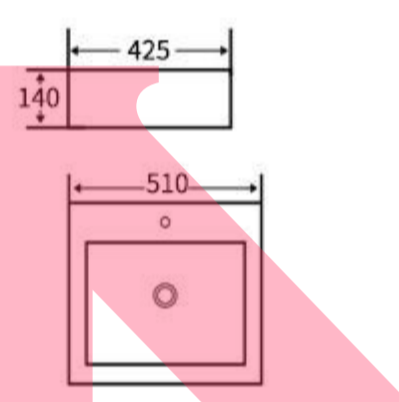

G469
Art Basin
Size: **510x425x140mm**
Above counter mounting