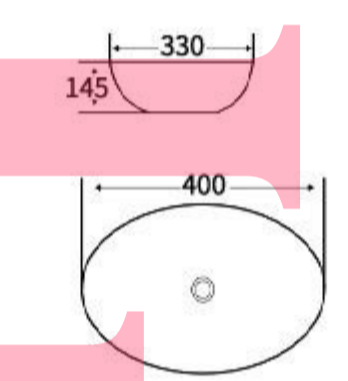

771
Art Basin
Size: **400x330x145mm**
Above counter mounting