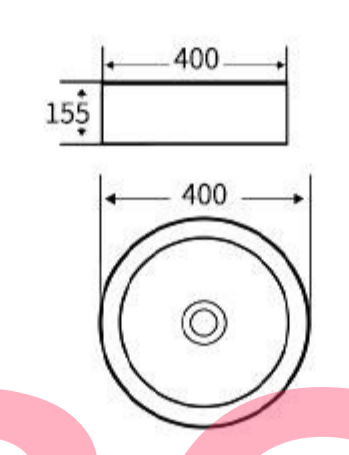

S365
Art Basin
Size: 480x370x130mm
Above counter mounting