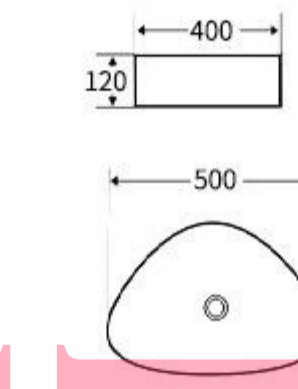

G645
Art Basin
Size: 600x420x140mm
Above counter mounting