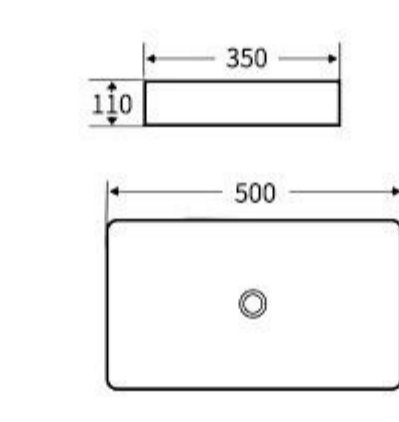

**S619**  
Art Basin  
Size: **455x320x135mm**  
Above counter mounting

**G608**  
Art Basin  
Size: **400x400x135mm**  
Above counter mounting

**WG609**  
Art Basin  
Size: **420x420x130mm**  
Above counter mounting

**G610**  
Art Basin  
Size: **420x420x130mm**  
Above counter mounting

**S620**  
Art Basin  
Size: **560x415x145mm**  
Above counter mounting

**G621**  
Art Basin  
Size: **500x350x110mm**  
Above counter mounting