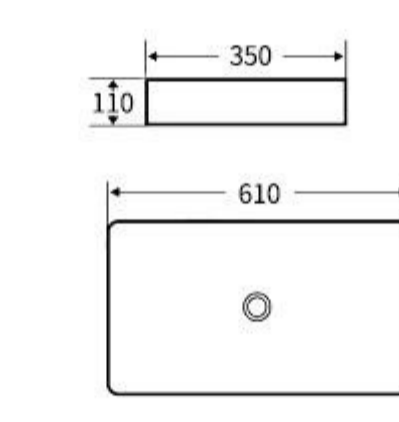

S613
Art Basin
Size: **610x350x110mm**
Above counter mounting