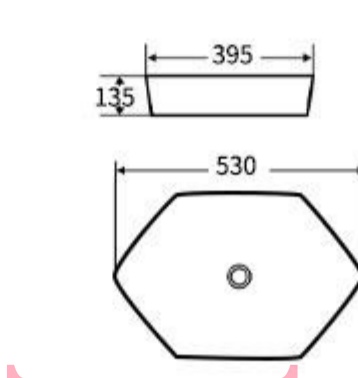

Art Basin  
Size: 400x400x155mm  
Above counter mounting

**G710**

Art Basin  
Size: 475x320x130mm  
Above counter mounting

**G711**

Art Basin  
Size: 540x340x110mm  
Above counter mounting

**G721**

Art Basin  
Size: 530x395x135mm  
Above counter mounting