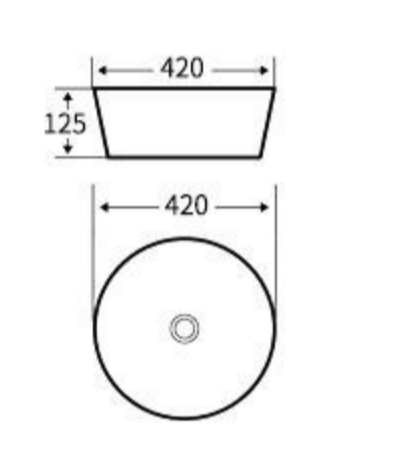

G424
Art Basin
Size: **480x370x130mm**
Above counter mounting