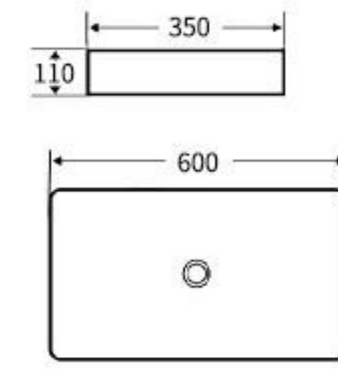

756
Art Basin
Size: **600x350x110mm**
Above counter mounting