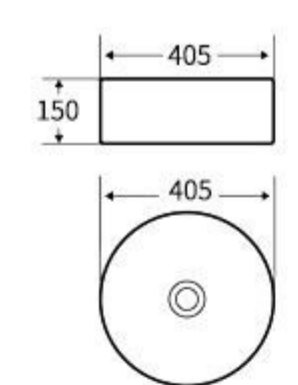

G325
Art Basin
Size: 475x340x145mm
Above counter mounting