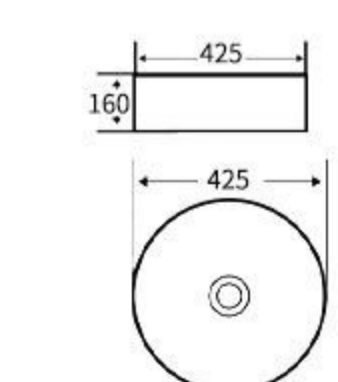

Art Basin
Size: 425x425x160mm
Above counter mounting

G1079