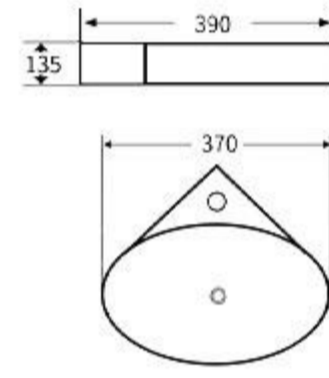

G1058
Wall-hung basin
Size: 370x390x135mm
Wall mounting