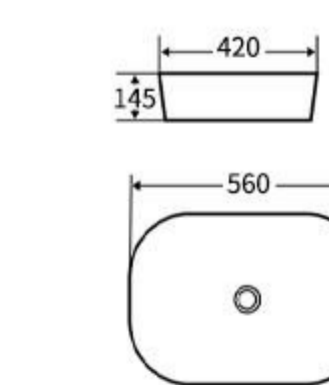

G378
Art Basin
Size: 480x370x130mm
Above counter mounting