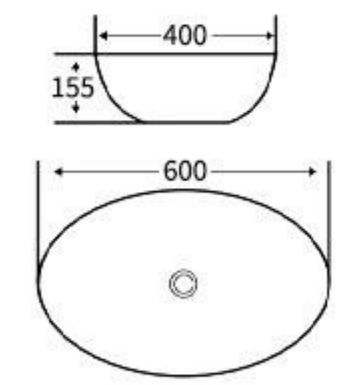

G319
Art Basin
Size: 500x500x130mm
Above counter mounting