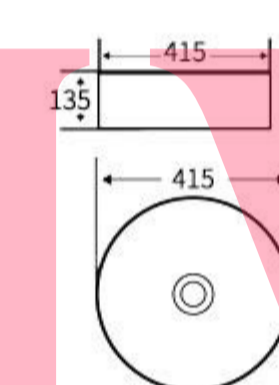

G384
Art Basin
Size: 590x410x170mm
Above counter mounting