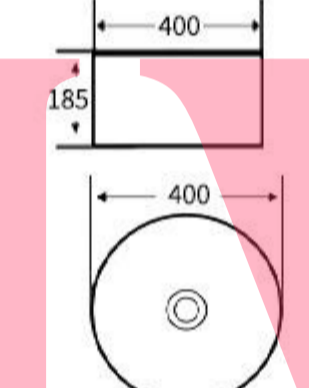

NUWEN

+86-18680577977

**G1054**  
Wall-hung basin  
Size: 430x290x145mm  
Wall mounting

**G1055**  
Wall-hung basin  
Size: 430x290x145mm  
Wall mounting

**G1056**  
Wall-hung basin  
Size: 435x320x130mm  
Wall mounting