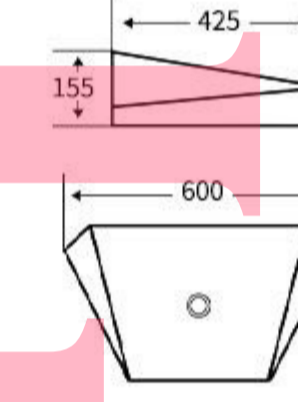

G022
Art Basin
Size: **600x425x155mm**
Above counter mounting