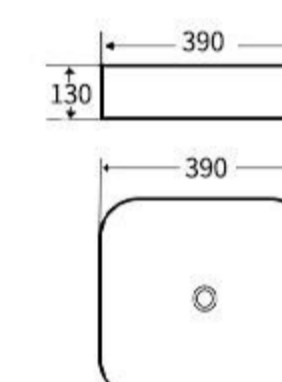

Art Basin
Size: 390x390x130mm
Above counter mounting

G1217