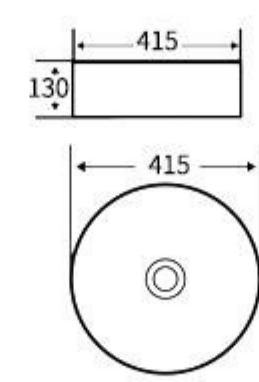

767
Art Basin
Size: **460x305x145mm**
Above counter mounting