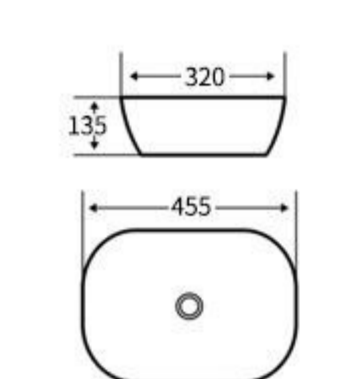

765
Art Basin
Size: **455x320x135mm**
Above counter mounting