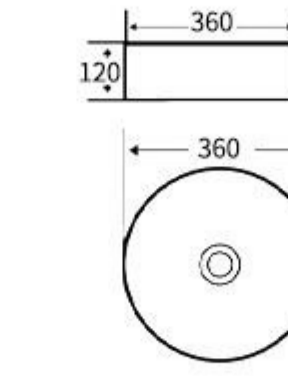

Art Basin
Size: 360x360x120mm
Above counter mounting

S1083