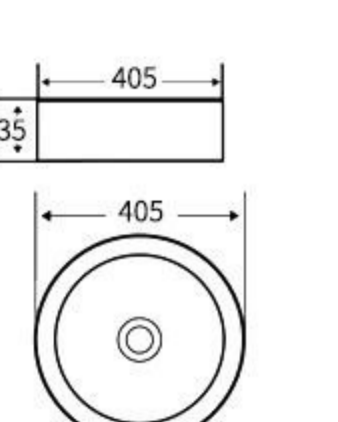

**S1115**

Art Basin  
Size: 425x425x160mm  
Above counter mounting

**G1116**

Art Basin  
Size: 405x405x135mm  
Above counter mounting

**G1117**

Art Basin  
Size: 405x405x135mm  
Above counter mounting

**G1211**