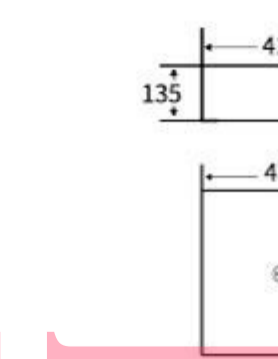

740
Art Basin
Size: 425x425x160mm
Above counter mounting