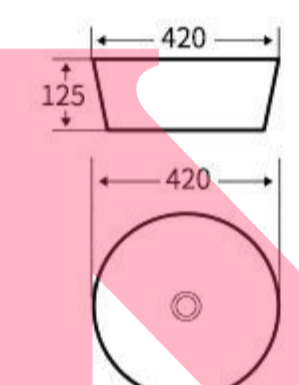

G323
Art Basin
Size: 500x395x145mm
Above counter mounting