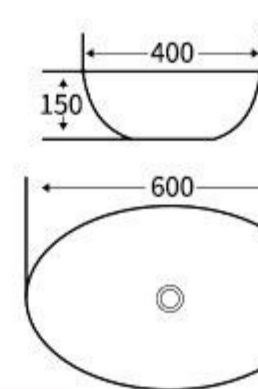

G380
Art Basin
Size: 385x385x140mm
Above counter mounting