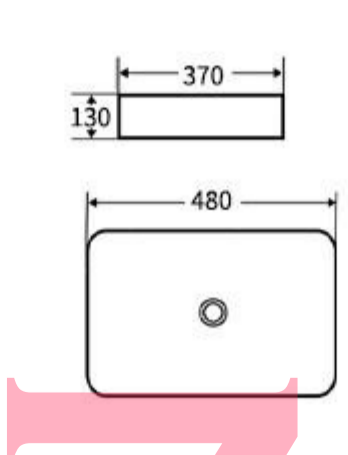

S366
Art Basin
Size: 480x370x130mm
Above counter mounting