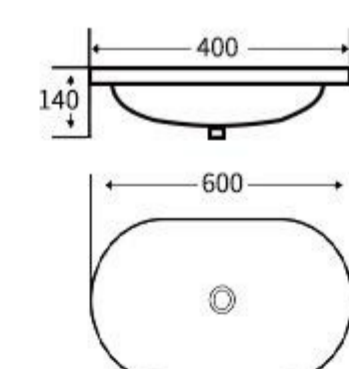

G498
Art Basin
Size: 600x400x140mm
Above counter mounting