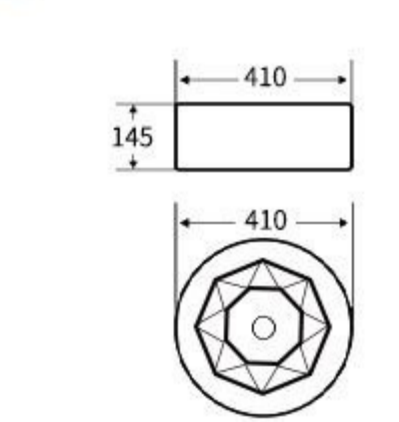

G605
Art Basin
Size: **405x405x140mm**
Above counter mounting