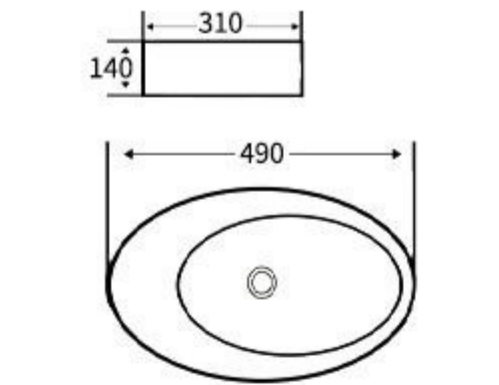

G630
Art Basin
Size: 610x350x110mm
Above counter mounting