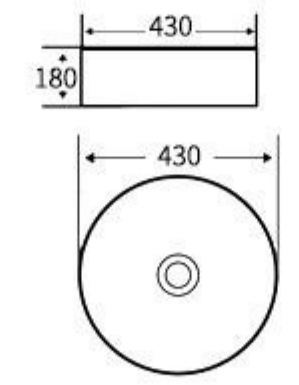

G485
Art Basin
Size: **400x400x140mm**
Above counter mounting