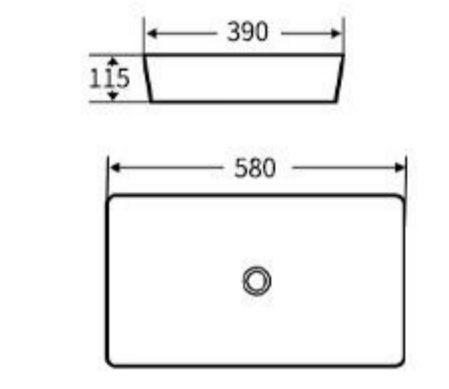

G633
Art Basin
Size: 410x410x135mm
Above counter mounting