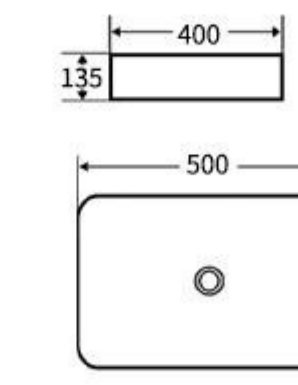

G382
Art Basin
Size: 460x460x155mm
Above counter mounting