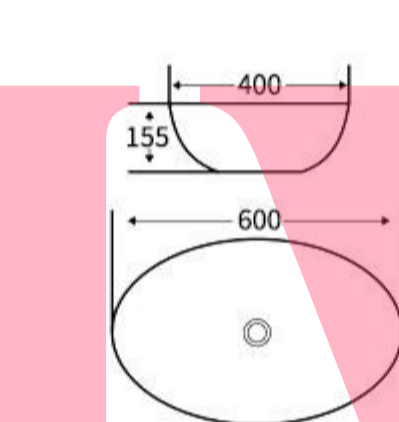

G457
Art Basin
Size: **430x430x130mm**
Above counter mounting