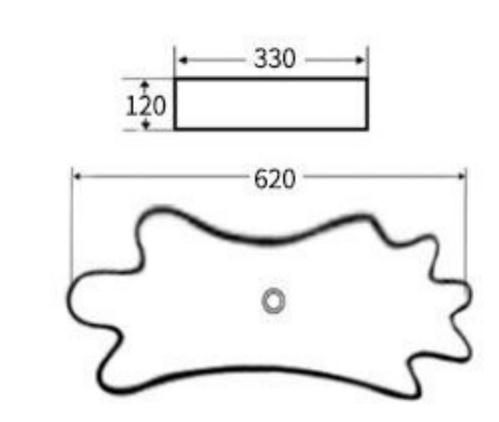

G301

Art Basin
Size: 620x330x120mm
Above counter mounting