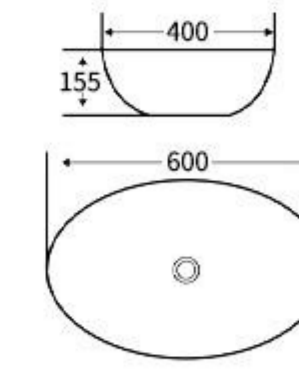

G487
Art Basin
Size: **460x460x170mm**
Above counter mounting