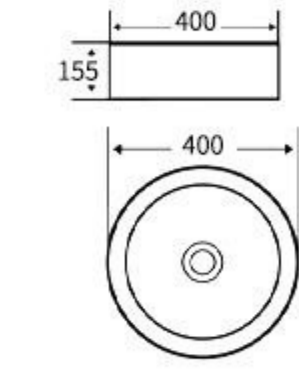

S626
Art Basin
Size: 400x400x135mm
Above counter mounting