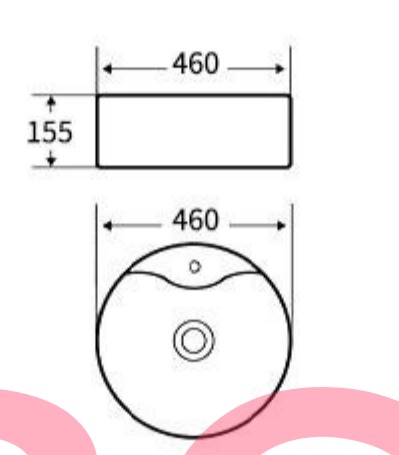

G439
Art Basin
Size: **385x385x140mm**
Above counter mounting