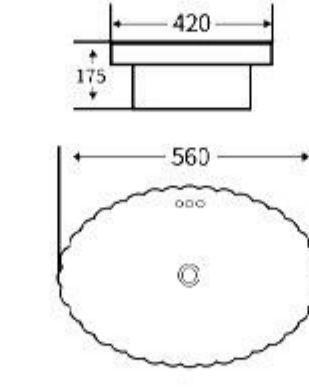

**+86-18680577977**

**1205**

Art Basin  
Size: **560x420x175mm**  
Above counter mounting

**1206**

Art Basin  
Size: **560x420x175mm**  
Above counter mounting

**1207**

Art Basin  
Size: **560x420x175mm**  
Above counter mounting