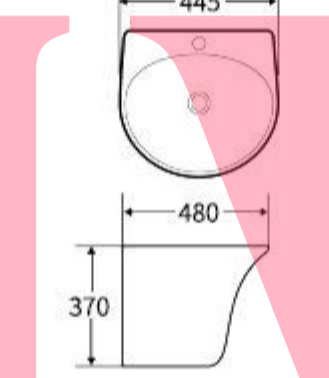

NUWEN

+86-18680577977

**G1054**  
Wall-hung basin  
Size: 430x290x145mm  
Wall mounting

**G1055**  
Wall-hung basin  
Size: 430x290x145mm  
Wall mounting

**G1056**  
Wall-hung basin  
Size: 435x320x130mm  
Wall mounting

**G1203**  
Wall-hung basin  
Size: 480x445x370mm  
Wall mounting

**G1204**  
Wall-hung basin  
Size: 480x445x370mm  
Wall mounting

**G1057**  
Wall-hung basin  
Size: 370x390x135mm  
Wall mounting

**G1058**  
Wall-hung basin  
Size: 370x390x135mm  
Wall mounting

**G1059**  
Wall-hung basin  
Size: 480x445x370mm  
Wall mounting

**G1060**  
Wall-hung basin  
Size: 480x445x370mm  
Wall mounting

**G1061**  
Wall-hung basin  
Size: 530x450x380mm  
Wall mounting

**G1062**  
Wall-hung basin  
Size: 530x450x380mm  
Wall mounting