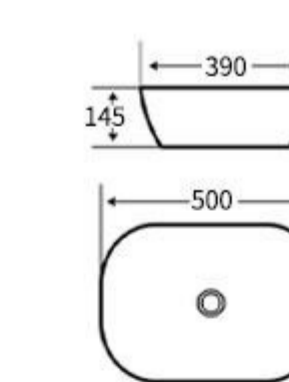

Art Basin
Size: 500x390x145mm
Above counter mounting

WG1219