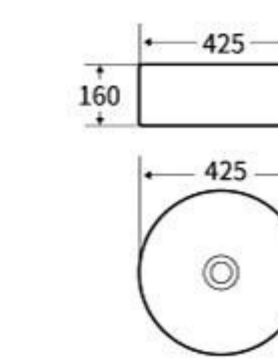

**737**  
Art Basin  
Size: 500x395x145mm  
Above counter mounting

**738**  
Art Basin  
Size: 400x330x145mm  
Above counter mounting

**739**  
Art Basin  
Size: 410x410x135mm  
Above counter mounting

**740**  
Art Basin  
Size: 425x425x160mm  
Above counter mounting