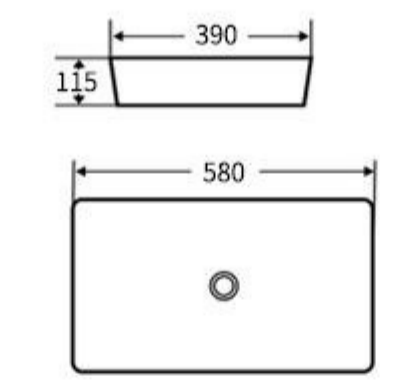

S641
Art Basin
Size: 410x410x145mm
Above counter mounting