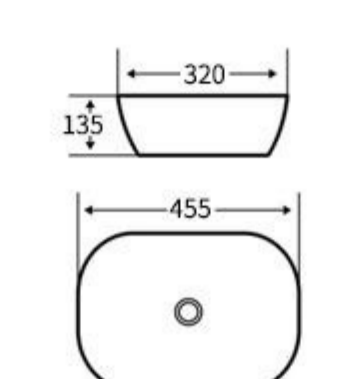

766
Art Basin
Size: **460x305x145mm**
Above counter mounting