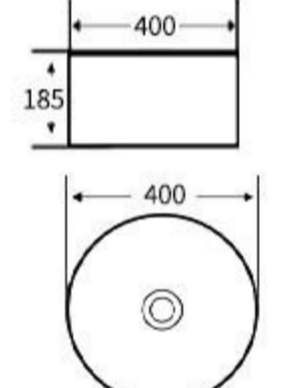

Art Basin
Size: **400x400x185mm**
Above counter mounting

1209