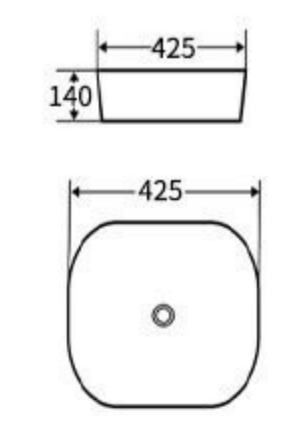

G451
Art Basin
Size: **450x400x145mm**
Above counter mounting