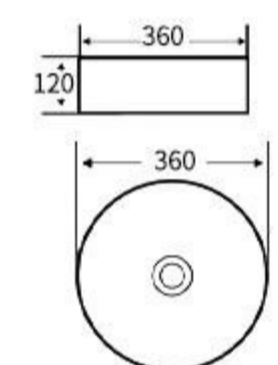

Art Basin  
Size: 360x360x120mm  
Above counter mounting

**S1083**

Art Basin  
Size: 455x325x135mm  
Above counter mounting

**G1084**

Art Basin  
Size: 600x350x110mm  
Above counter mounting

**G727**

Art Basin  
Size: 360x360x120mm  
Above counter mounting