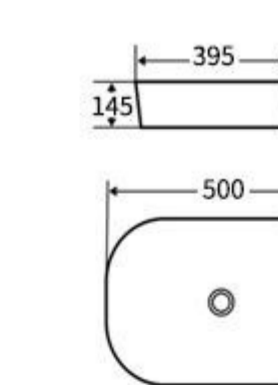

G389
Art Basin
Size: 560x420x145mm
Above counter mounting