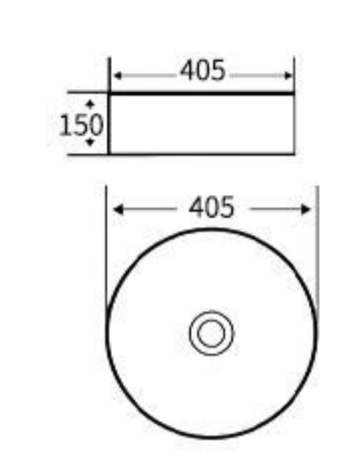

G428
Art Basin
Size: **460x460x155mm**
Above counter mounting