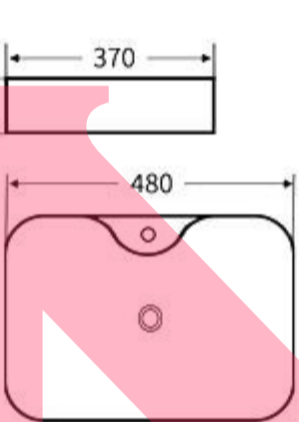

G447
Art Basin
Size: **600x400x155mm**
Above counter mounting