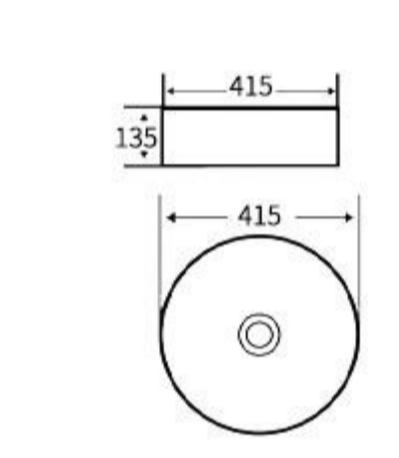

G435
Art Basin
Size: **420x420x125mm**
Above counter mounting