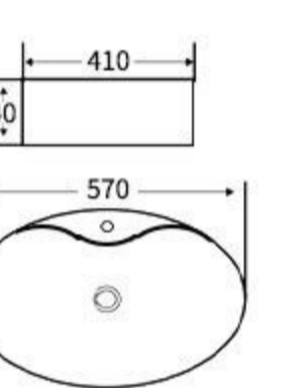

艺术盆  
尺寸: 440x440x135mm  
台上安装

**1097**

Art Basin  
Size: 400x420x155mm  
Above counter mounting

**1124**

艺术盆  
尺寸: 500x400x135mm  
台上安装

**1125**

艺术盆  
尺寸: 500x400x135mm  
台上安装

**1109**

艺术盆  
尺寸: 440x440x135mm  
台上安装

**1110**

艺术盆  
尺寸: 570x410x140mm  
台上安装

**1111**

艺术盆  
尺寸: 570x410x140mm  
台上安装

**1100**

Art Basin  
Size: 500x400x155mm  
Above counter mounting

**1101**