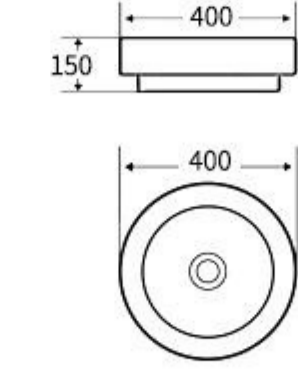

G636
Art Basin
Size: 400x400x150mm
Above counter mounting