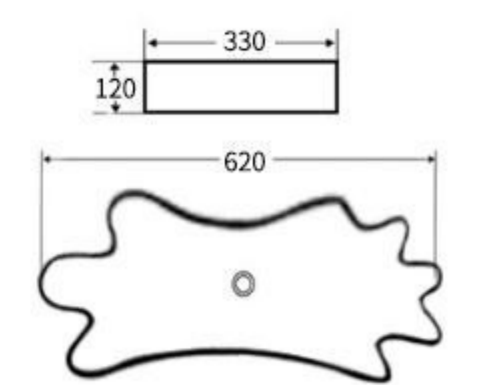

MR301-5

Art Basin
Size: 620x330x120mm
Above counter mounting