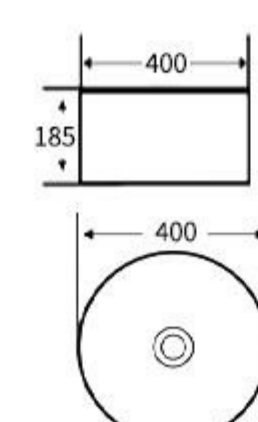

Art Basin  
Size: 425x425x160mm  
Above counter mounting

**G1079**

Art Basin  
Size: 400x400x185mm  
Above counter mounting

**S1080**

Art Basin  
Size: 400x400x185mm  
Above counter mounting

**WG1081**

Art Basin  
Size: 400x400x185mm  
Above counter mounting