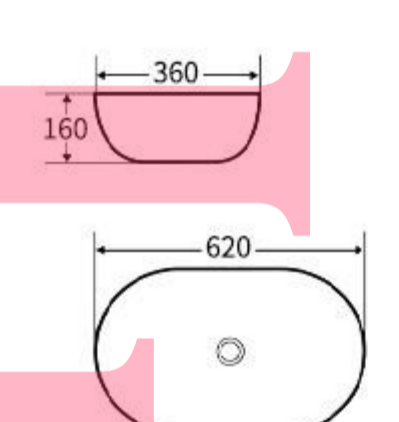

**G601**  
Art Basin  
Size: **455x320x135mm**  
Above counter mounting

**G611**  
Art Basin  
Size: **610x350x110mm**  
Above counter mounting

**G612**  
Art Basin  
Size: **610x350x110mm**  
Above counter mounting

**S613**  
Art Basin  
Size: **610x350x110mm**  
Above counter mounting

**G602**  
Art Basin  
Size: **610x350x110mm**  
Above counter mounting

**G603**  
Art Basin  
Size: **430x430x170mm**  
Above counter mounting

**G604**  
Art Basin  
Size: **470x470x145mm**  
Above counter mounting

**G614**  
Art Basin  
Size: **620x360x160mm**  
Above counter mounting

**G615**  
Art Basin  
Size: **410x410x145mm**  
Above counter mounting