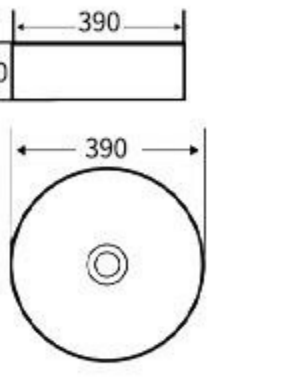

Art Basin  
Size: 455x320x135mm  
Above counter mounting

**S1212**

Art Basin  
Size: 455x320x135mm  
Above counter mounting

**G1213**

Art Basin  
Size: 390x390x130mm  
Above counter mounting

**WG1214**

Art Basin  
Size: 390x390x130mm  
Above counter mounting