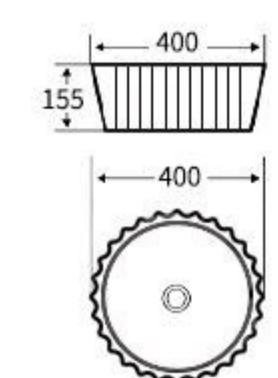

Art Basin
Size: 400x400x155mm
Above counter mounting

G710