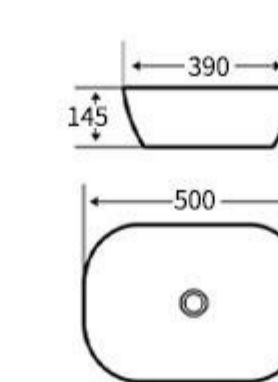

Art Basin  
Size: 455x320x135mm  
Above counter mounting

**S1212**

Art Basin  
Size: 455x320x135mm  
Above counter mounting

**G1213**

Art Basin  
Size: 390x390x130mm  
Above counter mounting

**WG1214**

Art Basin  
Size: 390x390x130mm  
Above counter mounting

**G1215**

Art Basin  
Size: 390x390x130mm  
Above counter mounting

**WG1216**

Art Basin  
Size: 390x390x130mm  
Above counter mounting

**G1217**

Art Basin  
Size: 500x390x145mm  
Above counter mounting

**S1218**