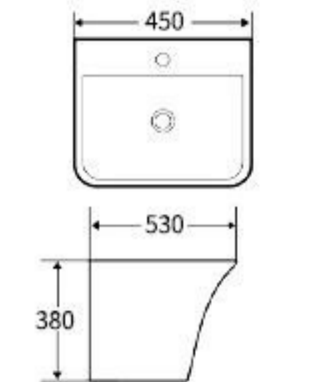

G1064
Wall-hung basin
Size: 530x450x380mm
Wall mounting