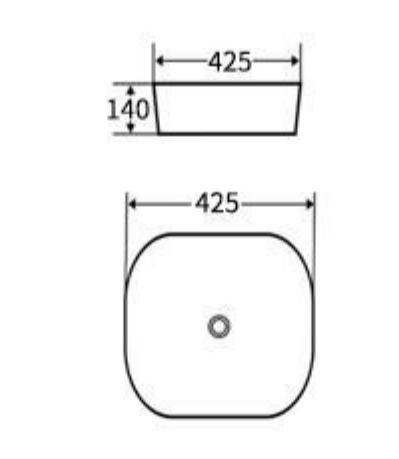

G436
Art Basin
Size: **400x400x155mm**
Above counter mounting