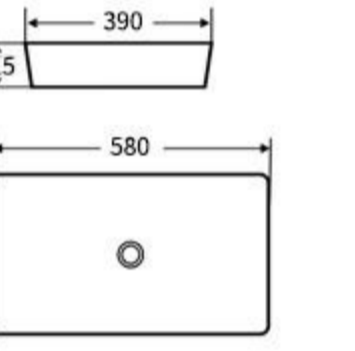

Art Basin  
Size: 580x390x115mm  
Above counter mounting

**G714**

Art Basin  
Size: 580x390x115mm  
Above counter mounting

**G703**

Art Basin  
Size: 400x400x135mm  
Above counter mounting

**G704**

Art Basin  
Size: 400x400x135mm  
Above counter mounting

**G705**

Art Basin  
Size: 405x405x125mm  
Above counter mounting

**G715**

Art Basin  
Size: 580x390x115mm  
Above counter mounting

**G716**

Art Basin  
Size: 580x390x115mm  
Above counter mounting

**G717**

Art Basin  
Size: 580x390x115mm  
Above counter mounting

**G706**

Art Basin  
Size: 380x380x140mm  
Above counter mounting

**G707**

Art Basin  
Size: 510x410x160mm  
Above counter mounting

**G708**

Art Basin  
Size: 455x320x135mm  
Above counter mounting