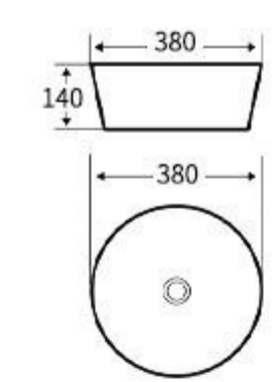

Art Basin
Size: 380x380x140mm
Above counter mounting

G707