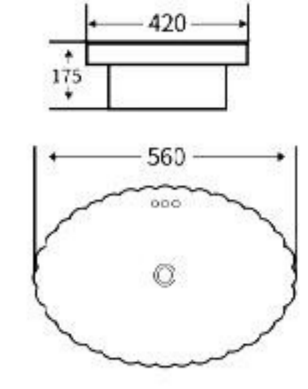

Art Basin
Size: **560x420x175mm**
Above counter mounting

1206