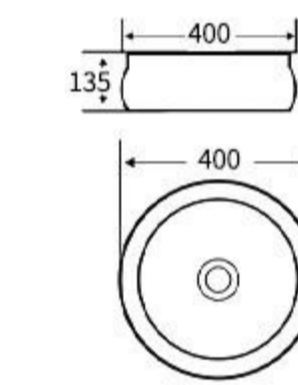

S627
Art Basin
Size: 455x320x135mm
Above counter mounting