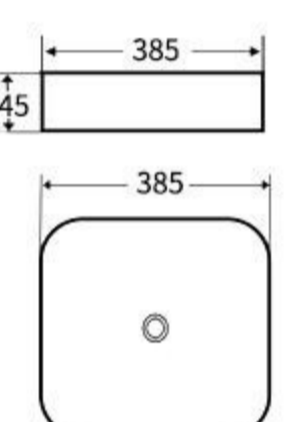

G448
Art Basin
Size: **600x400x155mm**
Above counter mounting