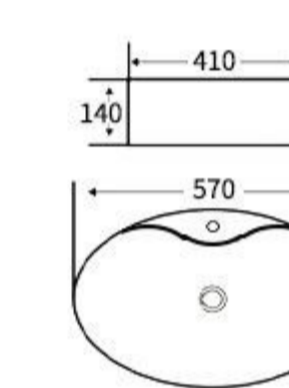

艺术盆  
尺寸: 440x440x135mm  
台上安装

**1097**

Art Basin  
Size: 400x420x155mm  
Above counter mounting

**1124**

艺术盆  
尺寸: 500x400x135mm  
台上安装

**1125**

艺术盆  
尺寸: 500x400x135mm  
台上安装

**1109**

艺术盆  
尺寸: 440x440x135mm  
台上安装

**1110**

艺术盆  
尺寸: 570x410x140mm  
台上安装

**1111**

艺术盆  
尺寸: 570x410x140mm  
台上安装

**1100**

Art Basin  
Size: 500x400x155mm  
Above counter mounting

**1101**