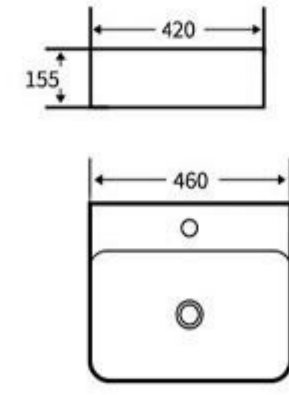

Art Basin
Size: 460x420x155mm
Above counter mounting

1096