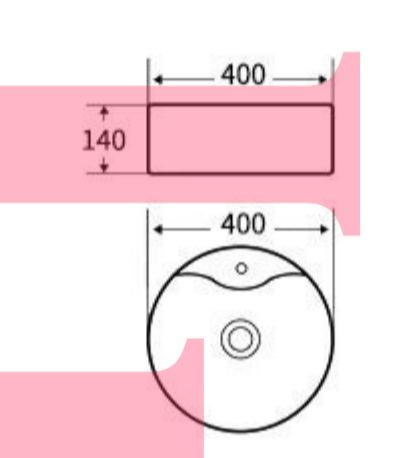

G434
Art Basin
Size: **415x415x135mm**
Above counter mounting