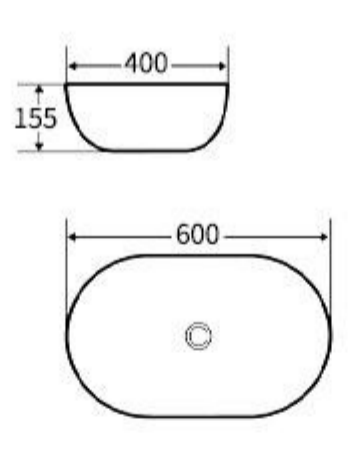

G361
Art Basin
Size: 480x370x130mm
Above counter mounting