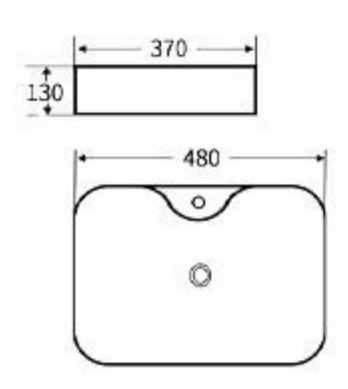

G379
Art Basin
Size: 600x400x150mm
Above counter mounting