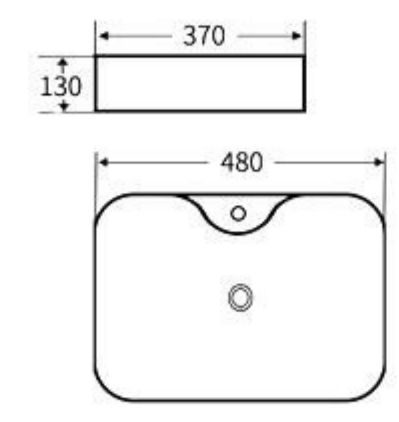

**G465**  
Art Basin  
Size: **500x395x145mm**  
Above counter mounting

**WG558**  
Art Basin  
Size: **420x420x155mm**  
Above counter mounting

**WG559**  
Art Basin  
Size: **480x370x130mm**  
Above counter mounting