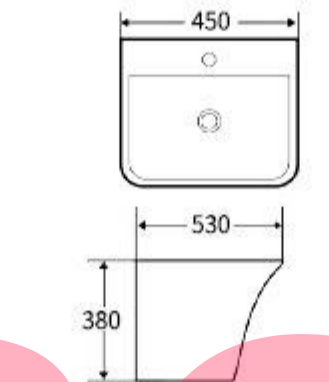

G1062
Wall-hung basin
Size: 530x450x380mm
Wall mounting

+86-18680577977