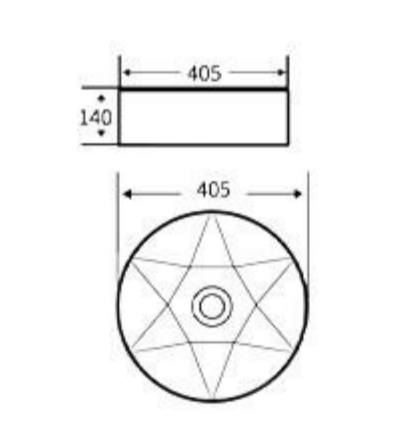

G606
Art Basin
Size: **500x340x110mm**
Above counter mounting