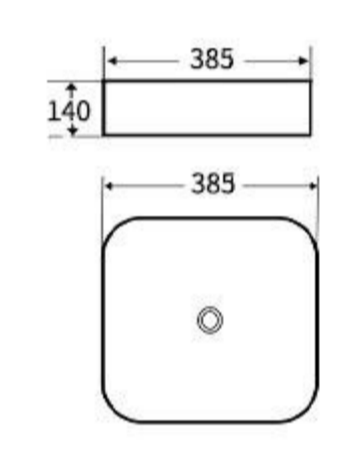

G347
Art Basin
Size: 415x415x135mm
Above counter mounting