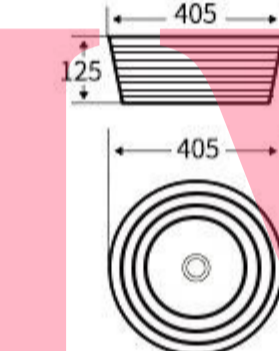

Art Basin
Size: 405x405x125mm
Above counter mounting

G715