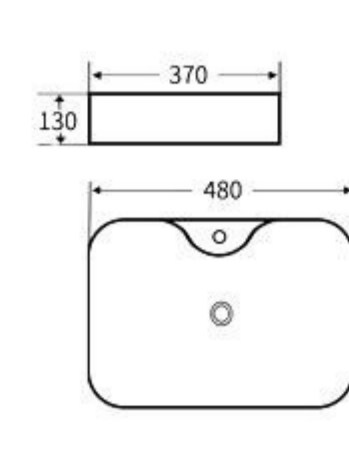

G367
Art Basin
Size: 500x395x145mm
Above counter mounting