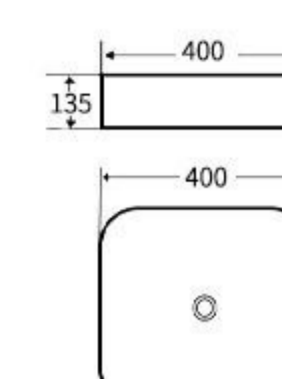

Art Basin
Size: 400x400x135mm
Above counter mounting