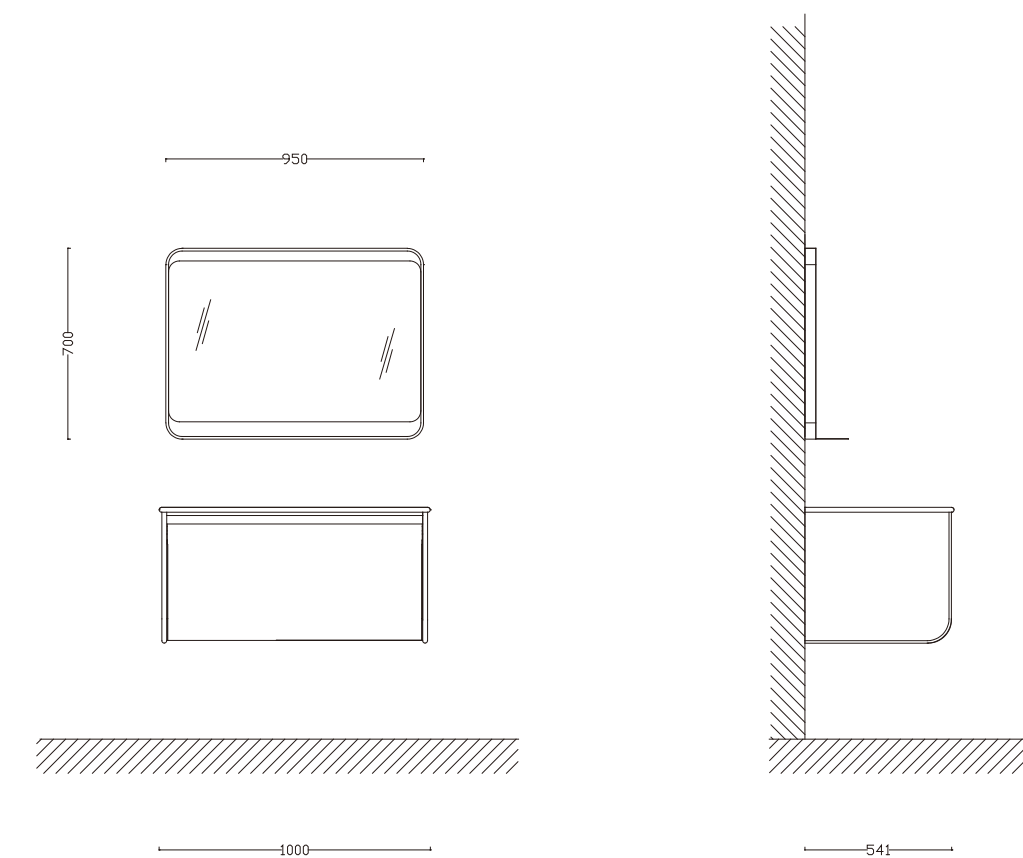

see into the future seeking inspiration

Model:A-3557

Main Cabinet: 1200x550mm

Mirror: 1180x750x140mm

Colour: A-226白橡木 /329

Every technological innovation and breakthrough in craftsmanship.

The design and painstaking creation of each product.

Model:A-3565
Main Cabinet: 1200x550mm
Mirror: 900x1195mm
Colour: 棕柚木 /369

Every technological innovation and breakthrough in craftsmanship.

The design and painstaking creation of each product.

Every technological innovation and breakthrough in craftsmanship.

The design and painstaking creation of each product.

Model:A-3559

Main Cabinet: 1500x550mm

Mirror: 1450x650mm

Colour: 棕柚木 /329

Model: A-3560

Main Cabinet: 1000x550mm

Mirror: 950x650mm

Colour: A-231胡桃木/329

Model: A-3561
Main Cabinet: 1000x550mm
Mirror: 950x700mm
Colour: 棕柚木/329

Model: A-3562
Main Cabinet: 1000x550mm
Mirror: 980x750x140mm
Colour: A-213胡桃木/329

水晶白大理石

雅兰灰大理石

雪山银狐奢石

森林绿大理石

蓝慕沙大理石