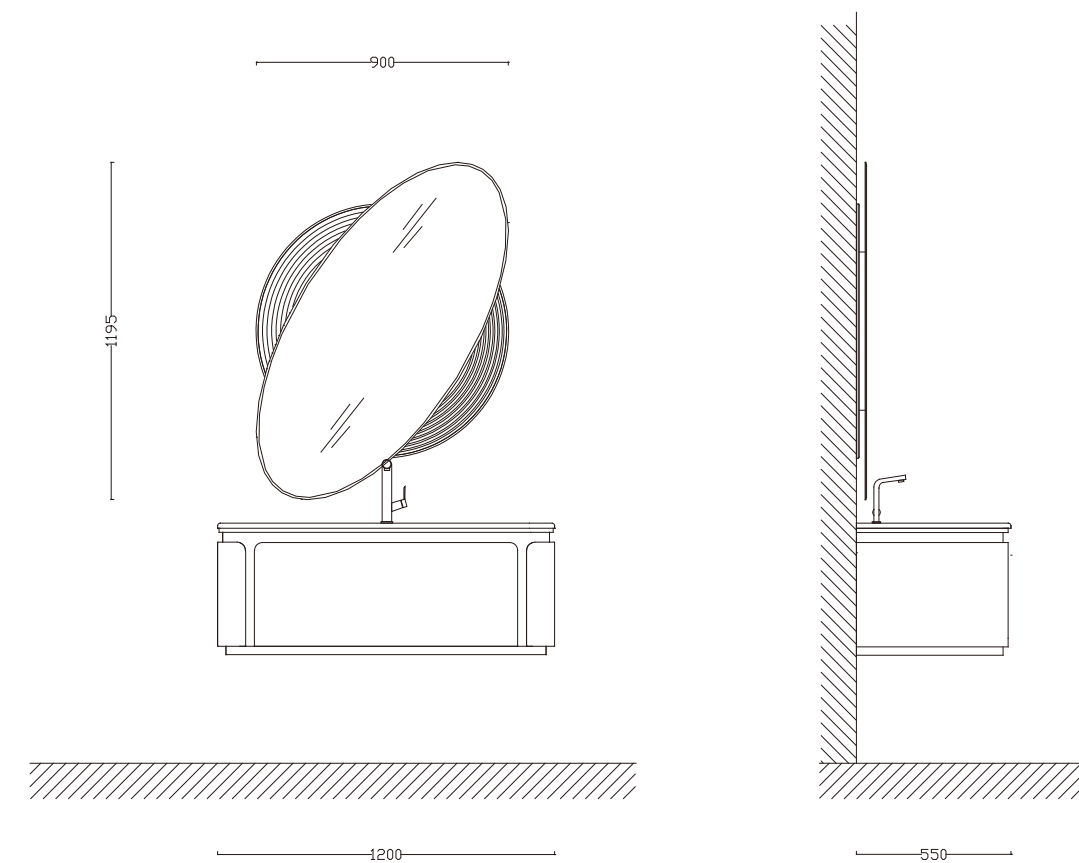

Main Cabinet: 1500x550mm

Mirror: 1000x1000mm

Commodity shelf: 1480x140mm

Colour: A-213 黑橡木 /329

Every technological innovation and breakthrough in craftsmanship.

The design and painstaking creation of each product.

see into the future seeking inspiration

Model:A-3557

Main Cabinet: 1200x550mm

Mirror: 1180x750x140mm

Colour: A-226白橡木 /329

Every technological innovation and breakthrough in craftsmanship.

The design and painstaking creation of each product.

Model:A-3565
Main Cabinet: 1200x550mm
Mirror: 900x1195mm
Colour: 棕柚木 /369

Every technological innovation and breakthrough in craftsmanship.

The design and painstaking creation of each product.

Every technological innovation and breakthrough in craftsmanship.

The design and painstaking creation of each product.

Model:A-3559

Main Cabinet: 1500x550mm

Mirror: 1450x650mm

Colour: 棕柚木 /329

Model: A-3560

Main Cabinet: 1000x550mm

Mirror: 950x650mm