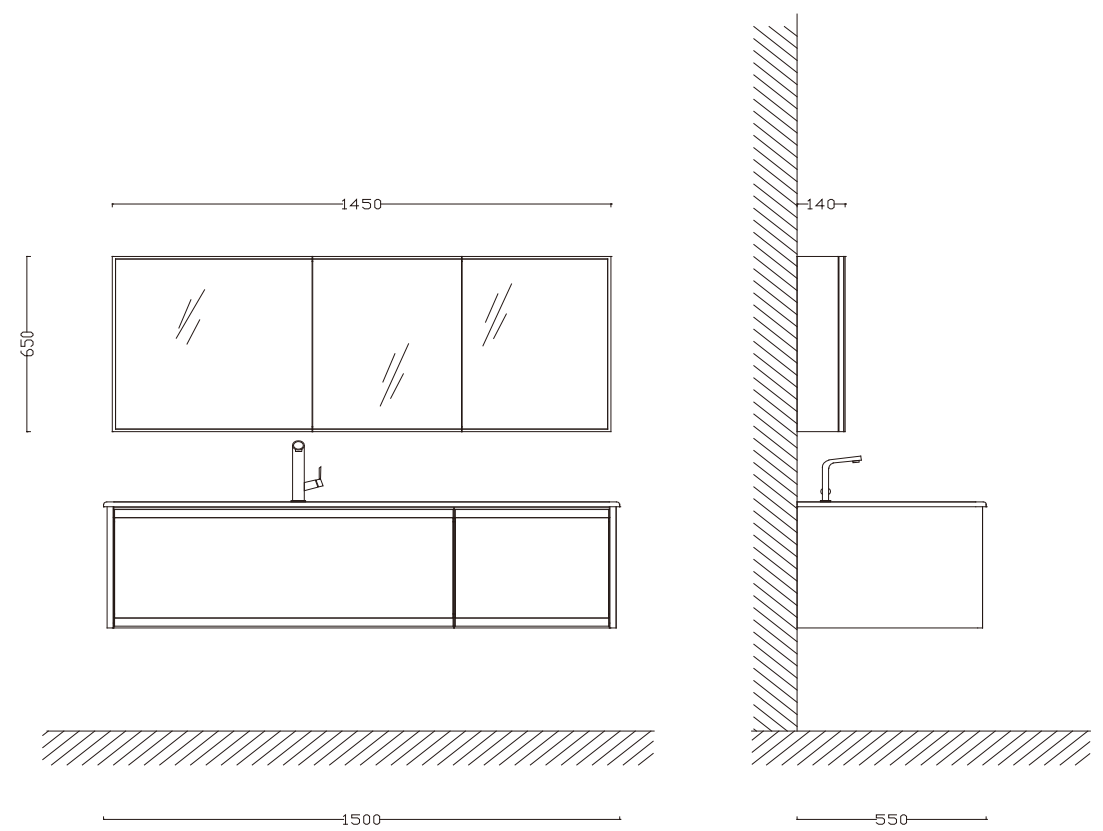

Model: A-3564

Main Cabinet: 1300x550mm

Mirror: 1280x750x140mm

Colour: A-213 黑檀木 /329

Every technological innovation and breakthrough in craftsmanship.

The design and painstaking creation of each product.

Model: A-3556

see into the future seeking inspiration

Model:A-3557

Main Cabinet: 1200x550mm

Mirror: 1180x750x140mm

Colour: A-226白橡木 /329

Every technological innovation and breakthrough in craftsmanship.

The design and painstaking creation of each product.

Model:A-3565
Main Cabinet: 1200x550mm
Mirror: 900x1195mm
Colour: 棕柚木 /369

Every technological innovation and breakthrough in craftsmanship.

The design and painstaking creation of each product.

Every technological innovation and breakthrough in craftsmanship.

The design and painstaking creation of each product.

Model:A-3559

Main Cabinet: 1500x550mm

Mirror: 1450x650mm

Colour: 棕柚木 /329

Model: A-3560

Main Cabinet: 1000x550mm

Mirror: 950x650mm