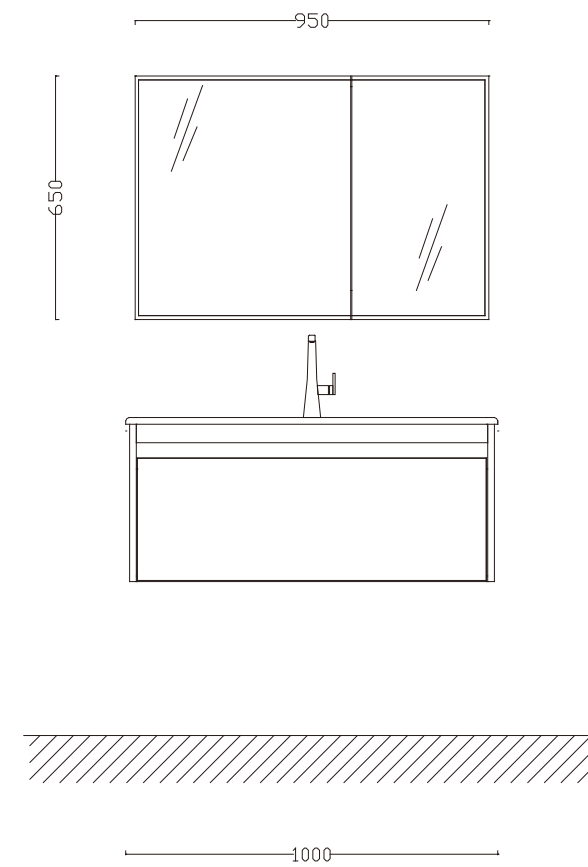

Model: A-3564

Main Cabinet: 1300x550mm

Mirror: 1280x750x140mm

Colour: A-213 黑檀木 /329

Every technological innovation and breakthrough in craftsmanship.

The design and painstaking creation of each product.

Model: A-3556

see into the future seeking inspiration

Model:A-3557

Main Cabinet: 1200x550mm

Mirror: 1180x750x140mm

Colour: A-226白橡木 /329

Every technological innovation and breakthrough in craftsmanship.

The design and painstaking creation of each product.

Model:A-3565
Main Cabinet: 1200x550mm
Mirror: 900x1195mm
Colour: 棕柚木 /369

Every technological innovation and breakthrough in craftsmanship.

The design and painstaking creation of each product.

Every technological innovation and breakthrough in craftsmanship.

The design and painstaking creation of each product.

Model:A-3559

Main Cabinet: 1500x550mm

Mirror: 1450x650mm

Colour: 棕柚木 /329

Model: A-3560

Main Cabinet: 1000x550mm

Mirror: 950x650mm