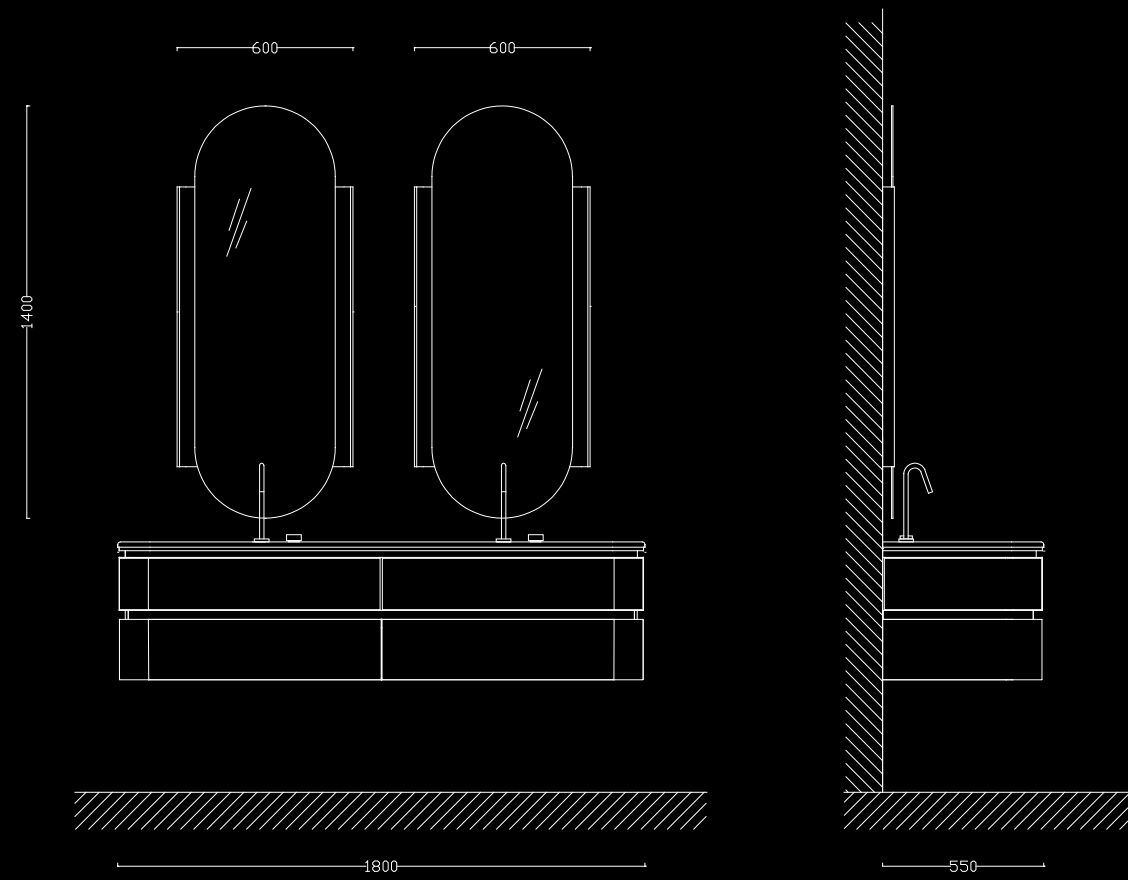

A-3562
Page 87

MATERIAL COLLISION

Through the collision of materials, the artist demonstrates extraordinary creativity.

Model: A-3550
Main Cabinet: 1800x550mm
Mirror: 600x1400mm
Colour: A-178 黑橡木 /368

Every technological innovation and breakthrough in craftsmanship.

The design and painstaking creation of each product.

Model:A-3551

Main Cabinet: 1700x550mm

Mirror: 1700x750mm

Colour: A-231 胡桃木 /368

Every technological innovation and breakthrough in craftsmanship.

The design and painstaking creation of each product.

Model:A-3552

Main Cabinet: 1700x550mm

Mirror: 1150x1150mm

Commodity shelf: 500x140mm

Colour: A-213 胡桃木 /329

Every technological innovation and breakthrough in craftsmanship.

The design and painstaking creation of each product.

see into the future seeking inspiration

Model:A-3557

Main Cabinet: 1200x550mm

Mirror: 1180x750x140mm

Colour: A-226白橡木 /329

Every technological innovation and breakthrough in craftsmanship.

The design and painstaking creation of each product.