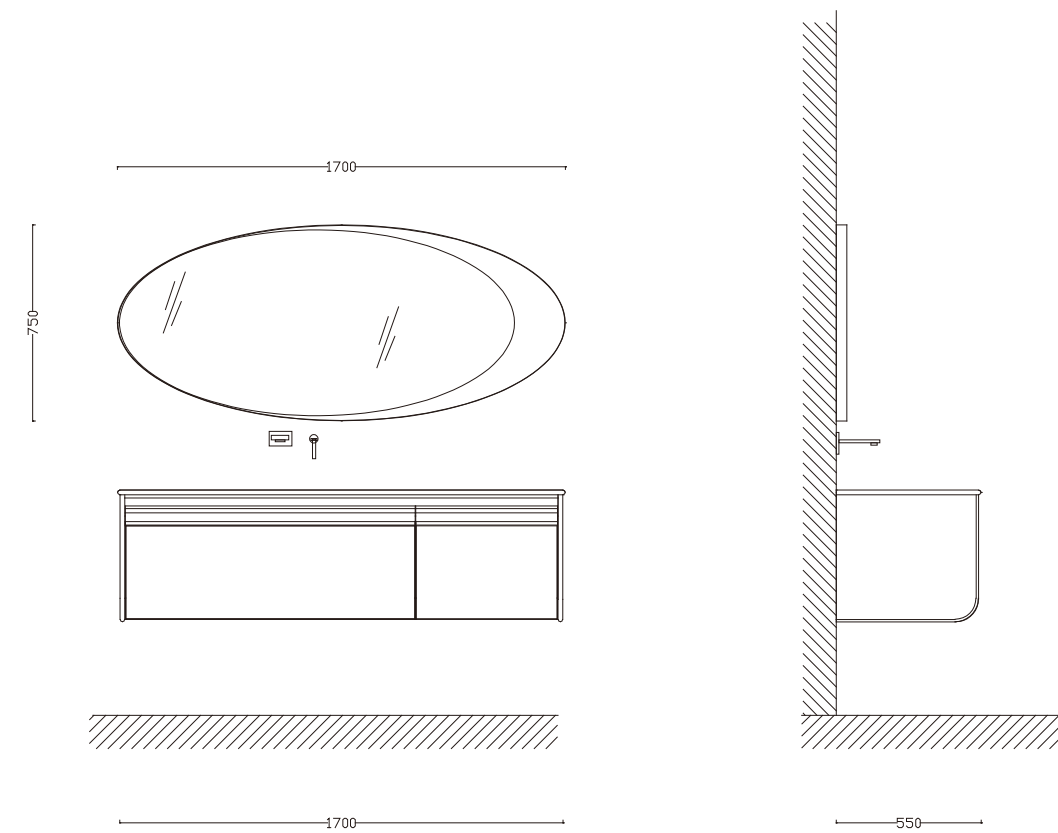

A-3562
Page 87

MATERIAL COLLISION

Through the collision of materials, the artist demonstrates extraordinary creativity.

Model: A-3550
Main Cabinet: 1800x550mm
Mirror: 600x1400mm
Colour: A-178 黑橡木 /368

Every technological innovation and breakthrough in craftsmanship.

The design and painstaking creation of each product.

Model:A-3551

Main Cabinet: 1700x550mm

Mirror: 1700x750mm

Colour: A-231 胡桃木 /368

Every technological innovation and breakthrough in craftsmanship.

The design and painstaking creation of each product.

Model:A-3552

Main Cabinet: 1700x550mm

Mirror: 1150x1150mm

Commodity shelf: 500x140mm

Colour: A-213 胡桃木 /329

Every technological innovation and breakthrough in craftsmanship.

The design and painstaking creation of each product.

see into the future seeking inspiration

Model:A-3557

Main Cabinet: 1200x550mm

Mirror: 1180x750x140mm

Colour: A-226白橡木 /329

Every technological innovation and breakthrough in craftsmanship.

The design and painstaking creation of each product.