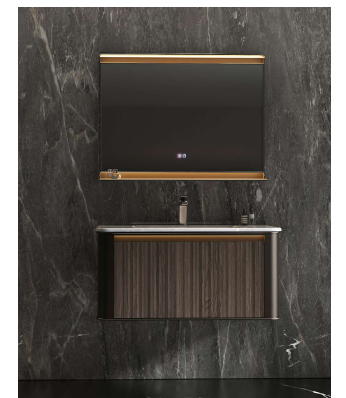

A-3562
Page 87

MATERIAL COLLISION

Through the collision of materials, the artist demonstrates extraordinary creativity.

Model: A-3550
Main Cabinet: 1800x550mm
Mirror: 600x1400mm
Colour: A-178 黑橡木 /368

Every technological innovation and breakthrough in craftsmanship.

The design and painstaking creation of each product.

Model:A-3551

Main Cabinet: 1700x550mm

Mirror: 1700x750mm

Colour: A-231 胡桃木 /368

Every technological innovation and breakthrough in craftsmanship.

The design and painstaking creation of each product.

Model:A-3552

Main Cabinet: 1700x550mm

Mirror: 1150x1150mm

Commodity shelf: 500x140mm

Colour: A-213 胡桃木 /329

Every technological innovation and breakthrough in craftsmanship.

The design and painstaking creation of each product.