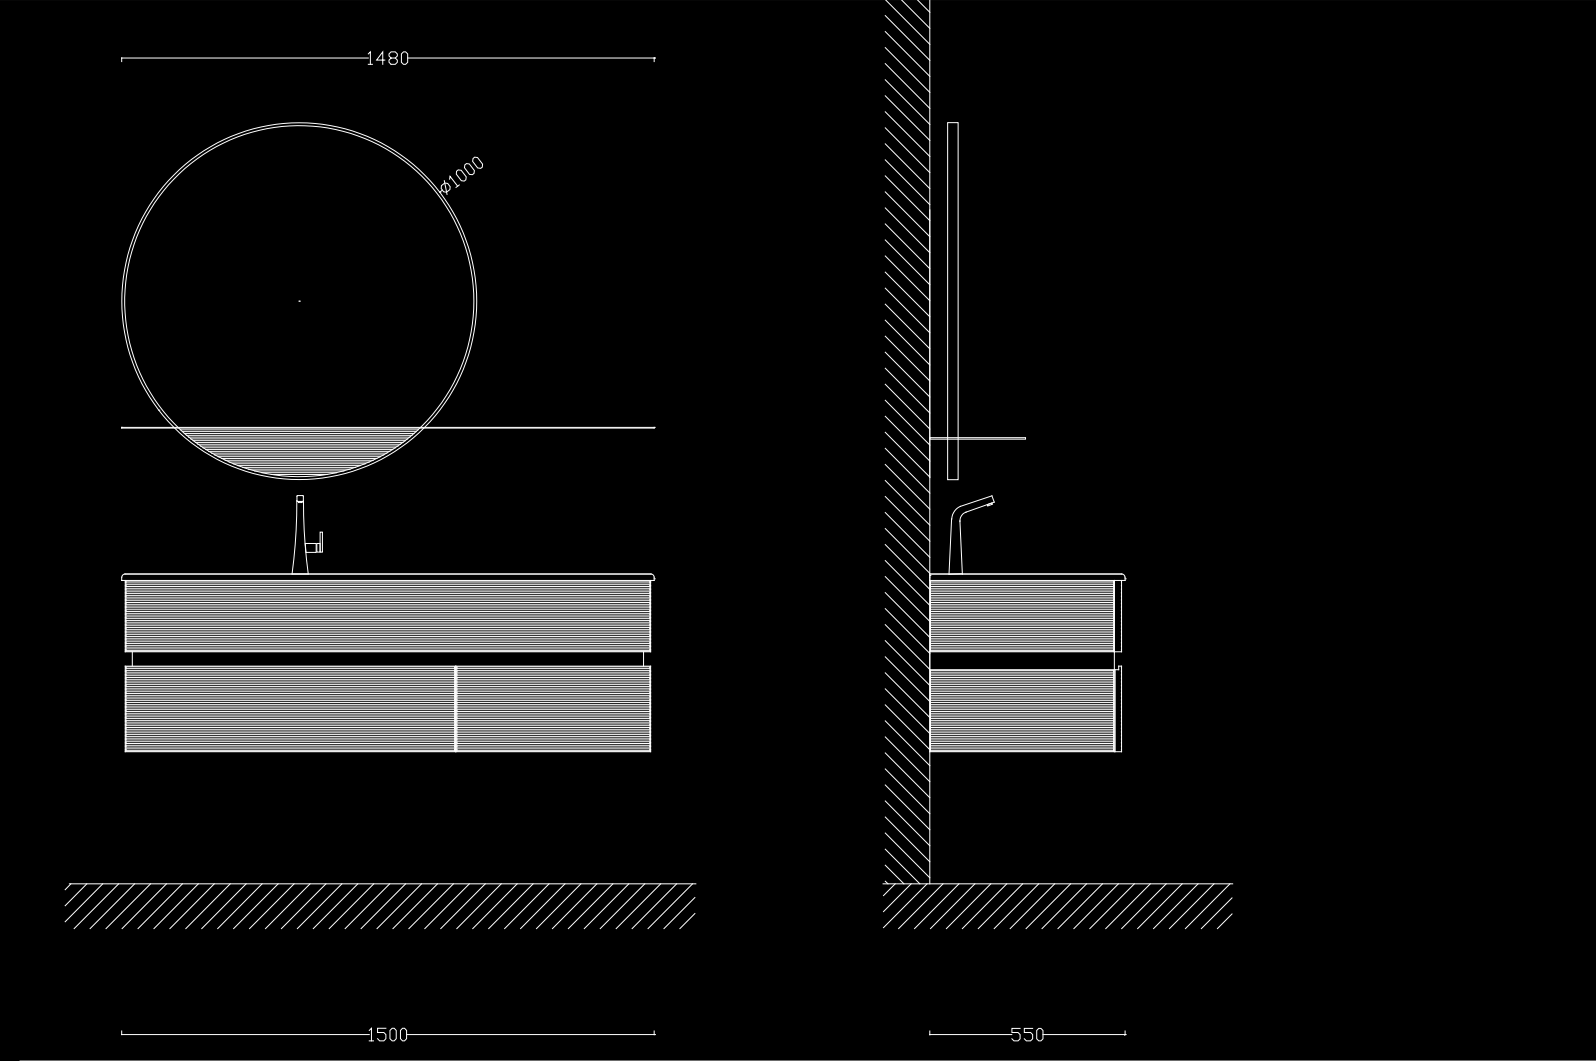

Model: A-3564

Main Cabinet: 1300x550mm

Mirror: 1280x750x140mm

Colour: A-213 黑檀木 /329

Every technological innovation and breakthrough in craftsmanship.

The design and painstaking creation of each product.

Model: A-3556

Main Cabinet: 1500x550mm

Mirror: 1000x1000mm

Commodity shelf: 1480x140mm

Colour: A-213 黑橡木 /329

Every technological innovation and breakthrough in craftsmanship.

The design and painstaking creation of each product.

see into the future seeking inspiration

Model:A-3557

Main Cabinet: 1200x550mm

Mirror: 1180x750x140mm

Colour: A-226白橡木 /329

Every technological innovation and breakthrough in craftsmanship.

The design and painstaking creation of each product.