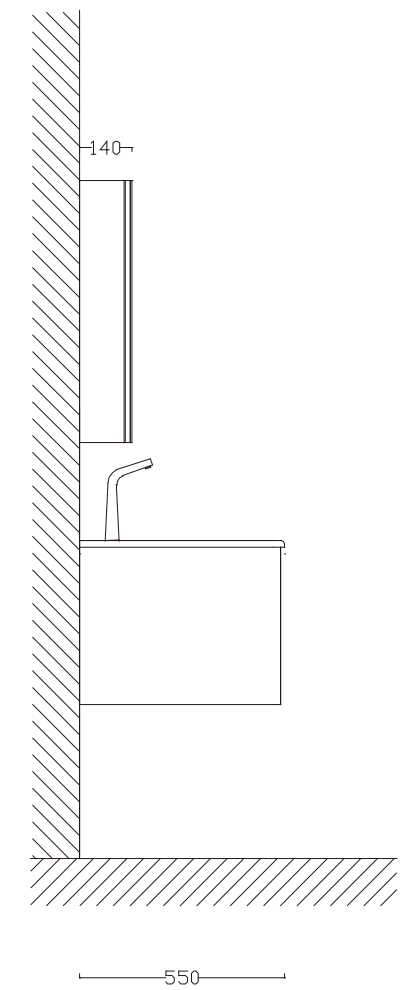

Model: A-3564

Main Cabinet: 1300x550mm

Mirror: 1280x750x140mm

Colour: A-213 黑檀木 /329

Every technological innovation and breakthrough in craftsmanship.

The design and painstaking creation of each product.

Model: A-3556

see into the future seeking inspiration

Model:A-3557

Main Cabinet: 1200x550mm

Mirror: 1180x750x140mm

Colour: A-226白橡木 /329

Every technological innovation and breakthrough in craftsmanship.

The design and painstaking creation of each product.

Model:A-3565
Main Cabinet: 1200x550mm
Mirror: 900x1195mm
Colour: 棕柚木 /369

Every technological innovation and breakthrough in craftsmanship.

The design and painstaking creation of each product.

Every technological innovation and breakthrough in craftsmanship.

The design and painstaking creation of each product.

Model:A-3559

Main Cabinet: 1500x550mm

Mirror: 1450x650mm

Colour: 棕柚木 /329

Model: A-3560

Main Cabinet: 1000x550mm

Mirror: 950x650mm