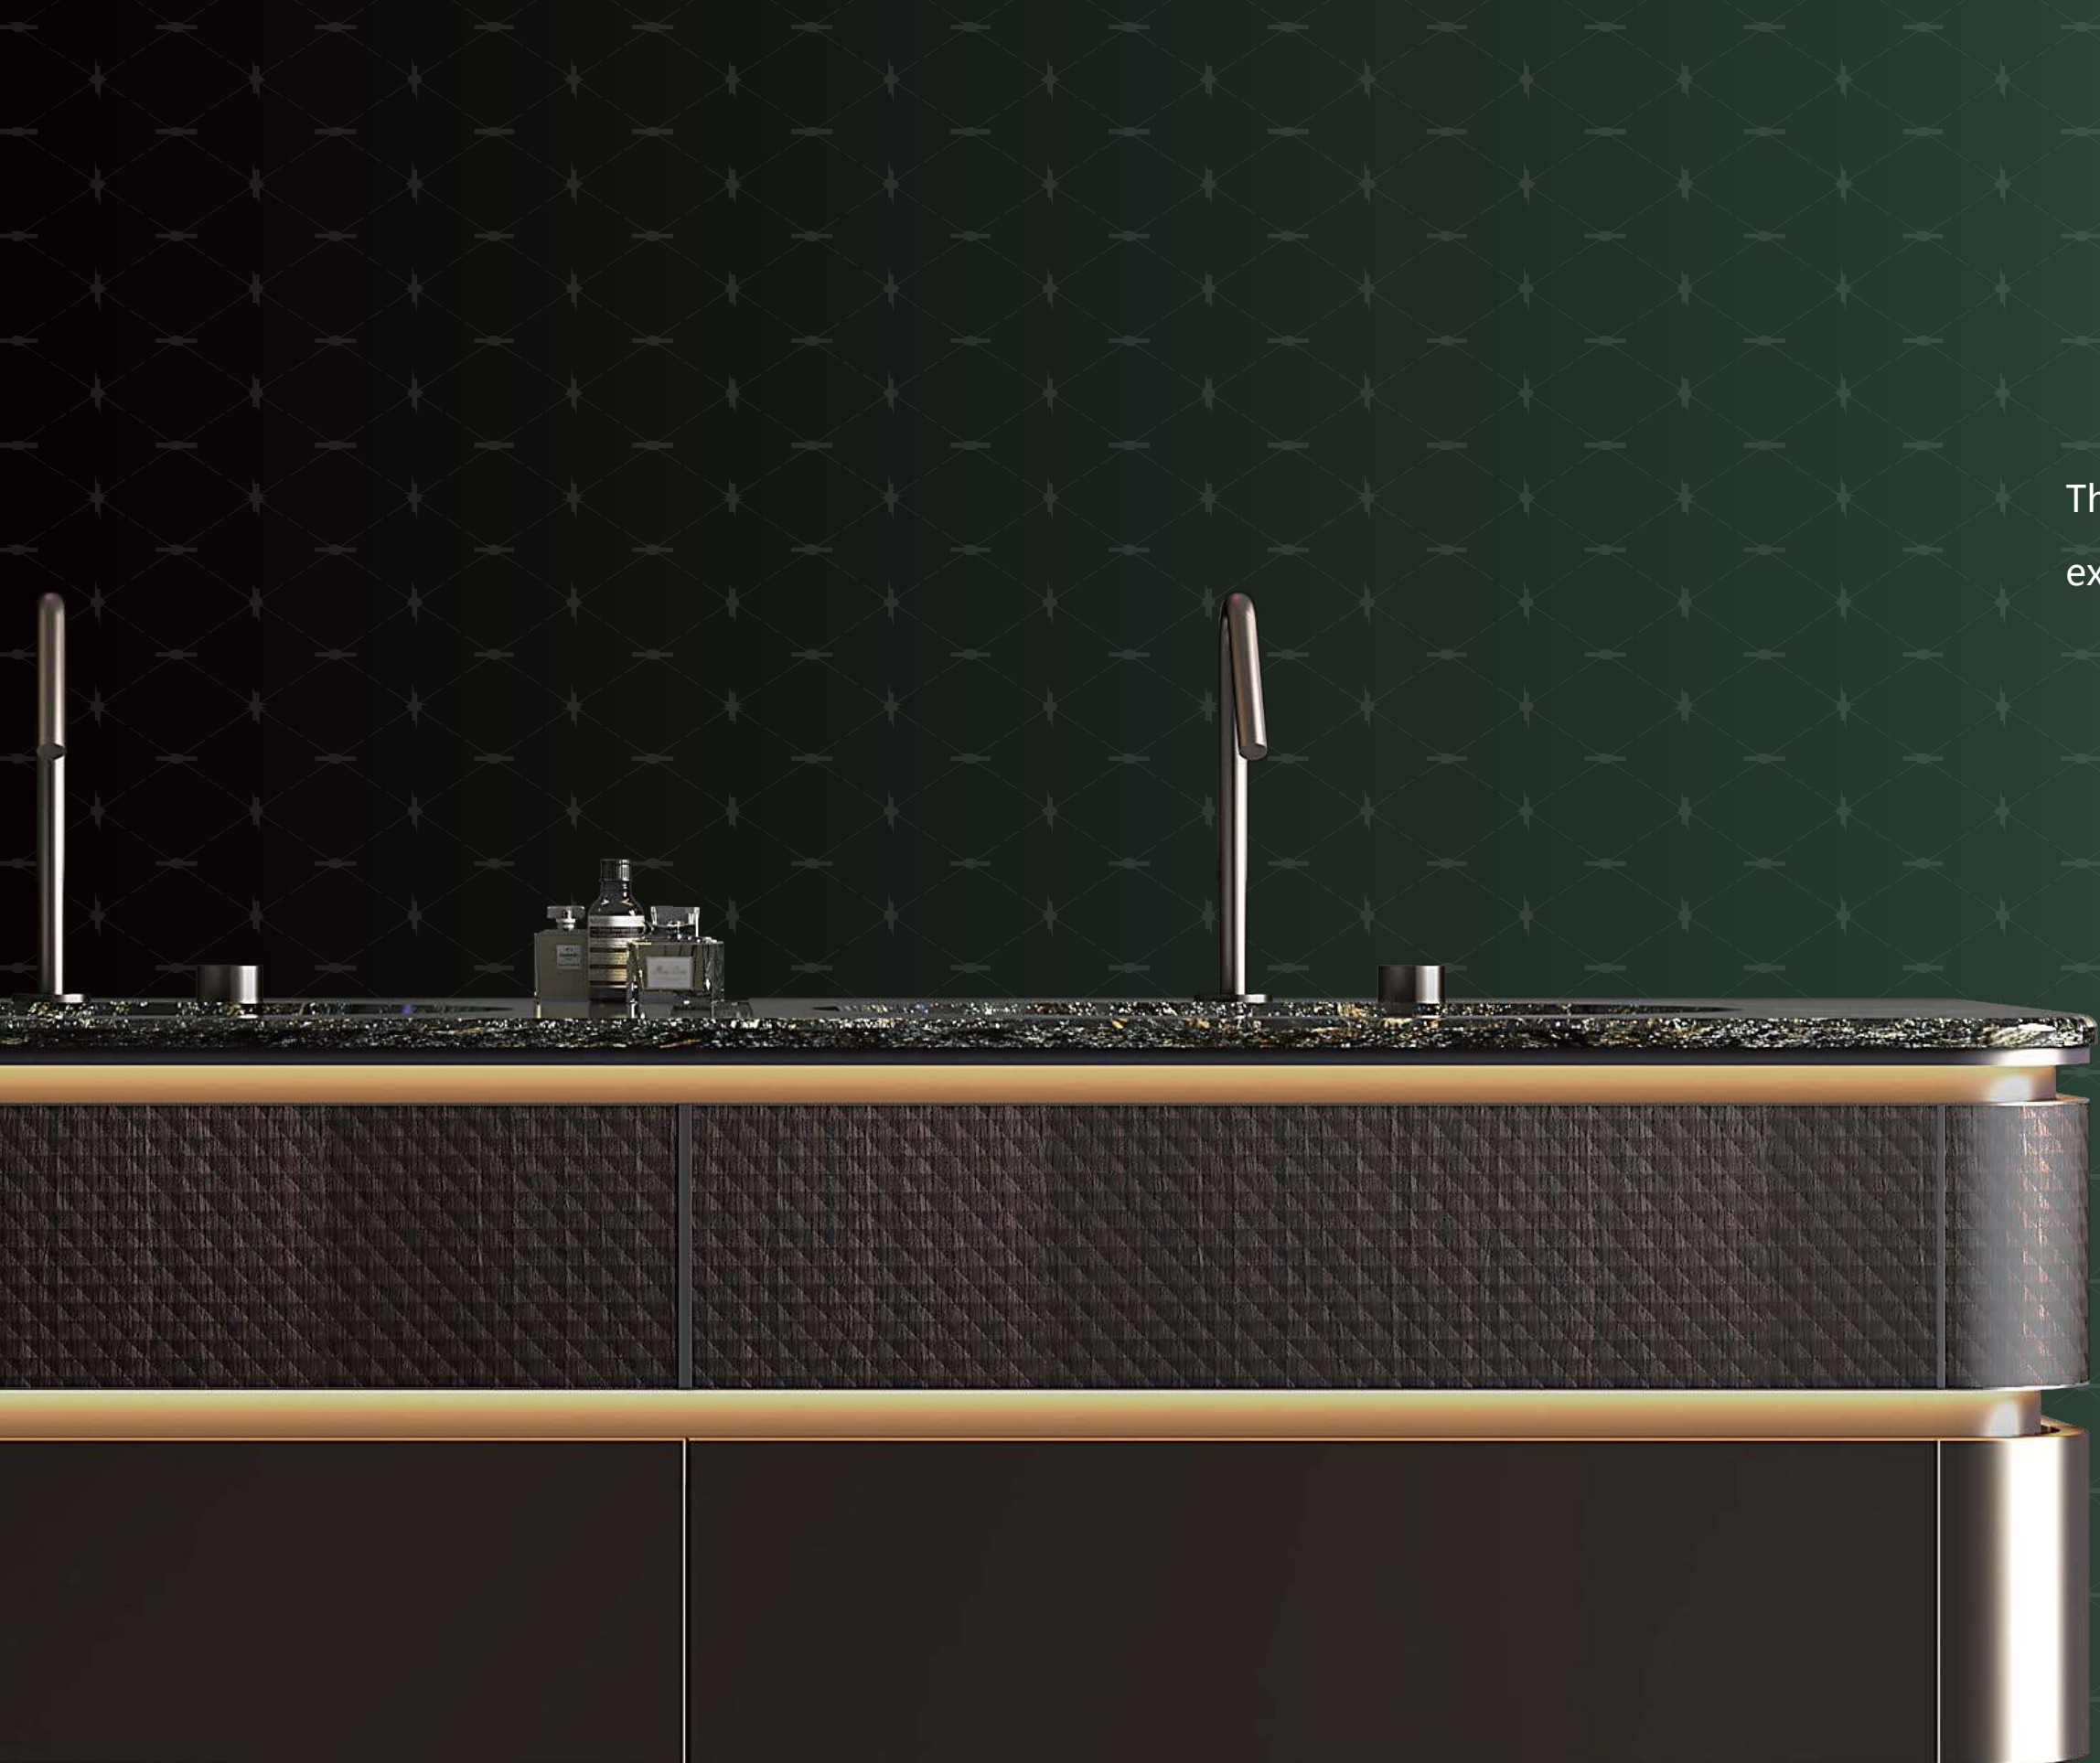

A-3562
Page 87

MATERIAL COLLISION

Through the collision of materials, the artist demonstrates extraordinary creativity.

Model: A-3550
Main Cabinet: 1800x550mm
Mirror: 600x1400mm
Colour: A-178 黑橡木 /368

Every technological innovation and breakthrough in craftsmanship.