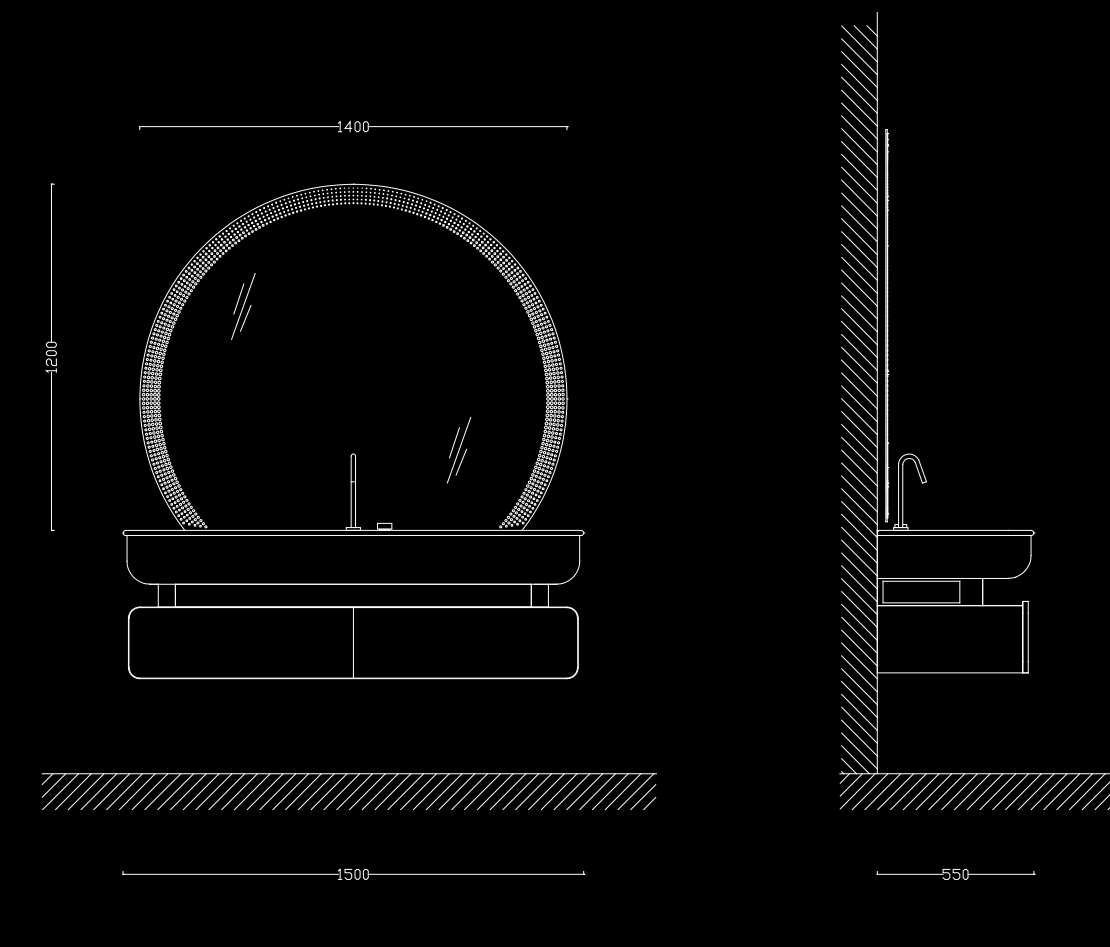

The design and painstaking creation of each product.

Model:A-3551

Main Cabinet: 1700x550mm

Mirror: 1700x750mm

Colour: A-231 胡桃木 /368

Every technological innovation and breakthrough in craftsmanship.

The design and painstaking creation of each product.

Model:A-3552

Main Cabinet: 1700x550mm

Mirror: 1150x1150mm

Commodity shelf: 500x140mm

Colour: A-213 胡桃木 /329

Every technological innovation and breakthrough in craftsmanship.

The design and painstaking creation of each product.

Design can change the way humans live through the integration of form, function, and social needs.

Model:A-3563

Main Cabinet: 1500x550mm

Mirror: 1400x1200mm

Colour: A-231 胡桃木 /329

Every technological innovation and breakthrough in craftsmanship.

The design and painstaking creation of each product.

Model:A-3566

Main Cabinet: 1500x550mm

Mirror: 1480x750x140mm

Colour: A-178黑橡木 /369

Every technological innovation and breakthrough in craftsmanship.

The design and painstaking creation of each product.