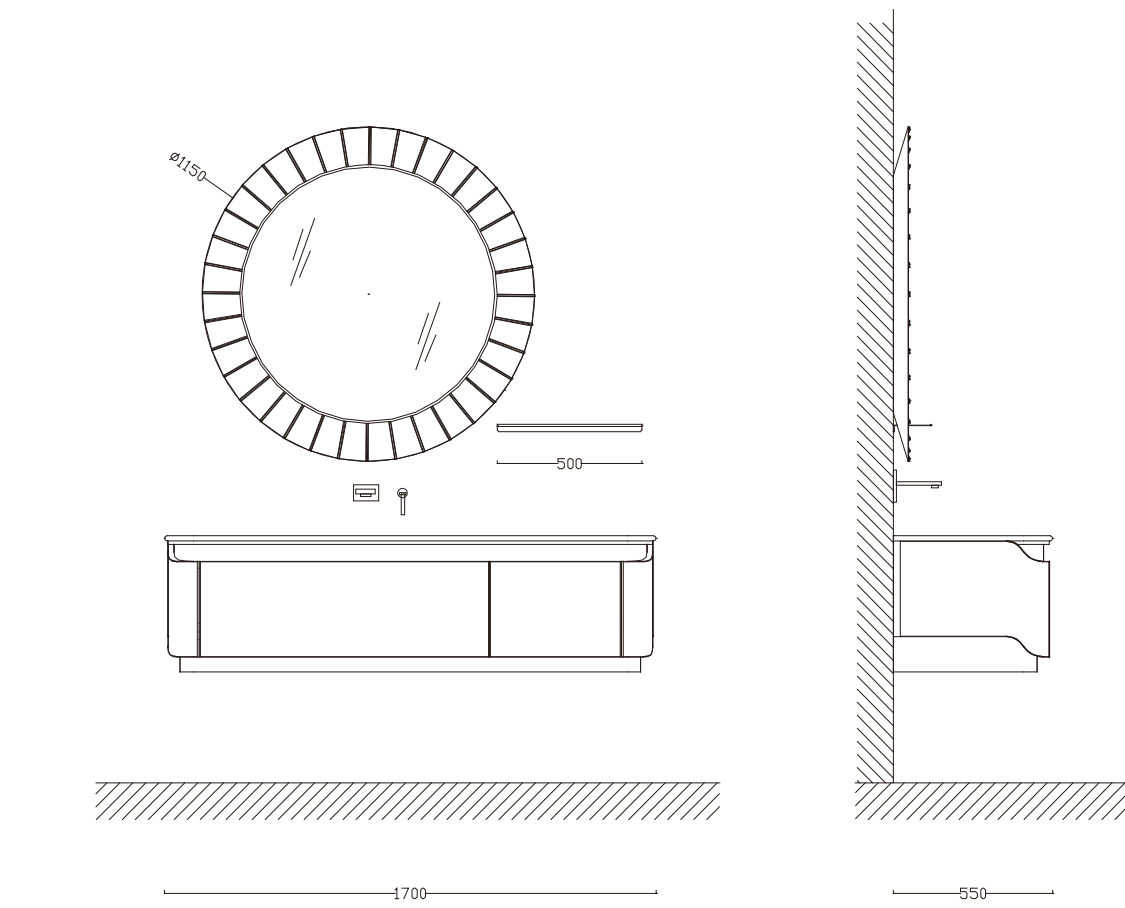

The design and painstaking creation of each product.

Model:A-3551

Main Cabinet: 1700x550mm

Mirror: 1700x750mm

Colour: A-231 胡桃木 /368

Every technological innovation and breakthrough in craftsmanship.

The design and painstaking creation of each product.

Model:A-3552

Main Cabinet: 1700x550mm

Mirror: 1150x1150mm

Commodity shelf: 500x140mm

Colour: A-213 胡桃木 /329

Every technological innovation and breakthrough in craftsmanship.

The design and painstaking creation of each product.

Design can change the way humans live through the integration of form, function, and social needs.

Model:A-3563

Main Cabinet: 1500x550mm

Mirror: 1400x1200mm

Colour: A-231 胡桃木 /329

Every technological innovation and breakthrough in craftsmanship.

The design and painstaking creation of each product.

Model:A-3559

Main Cabinet: 1500x550mm

Mirror: 1450x650mm

Colour: 棕柚木 /329

Model: A-3560

Main Cabinet: 1000x550mm

Mirror: 950x650mm