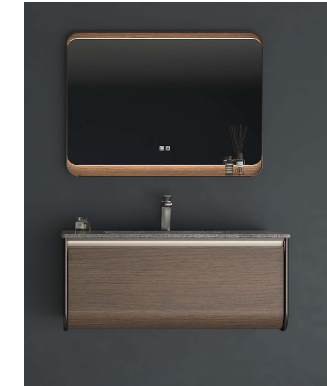

A-3561
Page 83