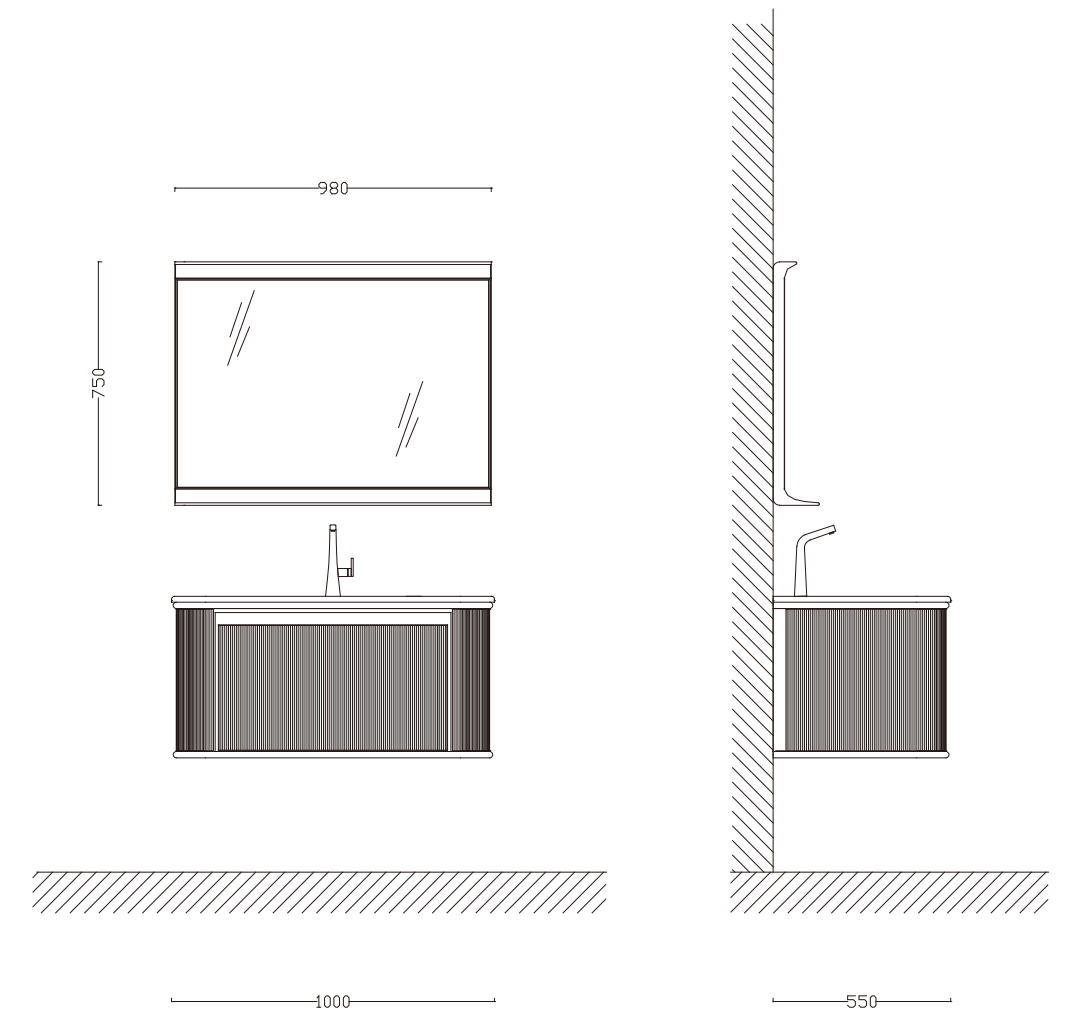

Model: A-3562
Main Cabinet: 1000x550mm
Mirror: 980x750x140mm
Colour: A-213胡桃木/329