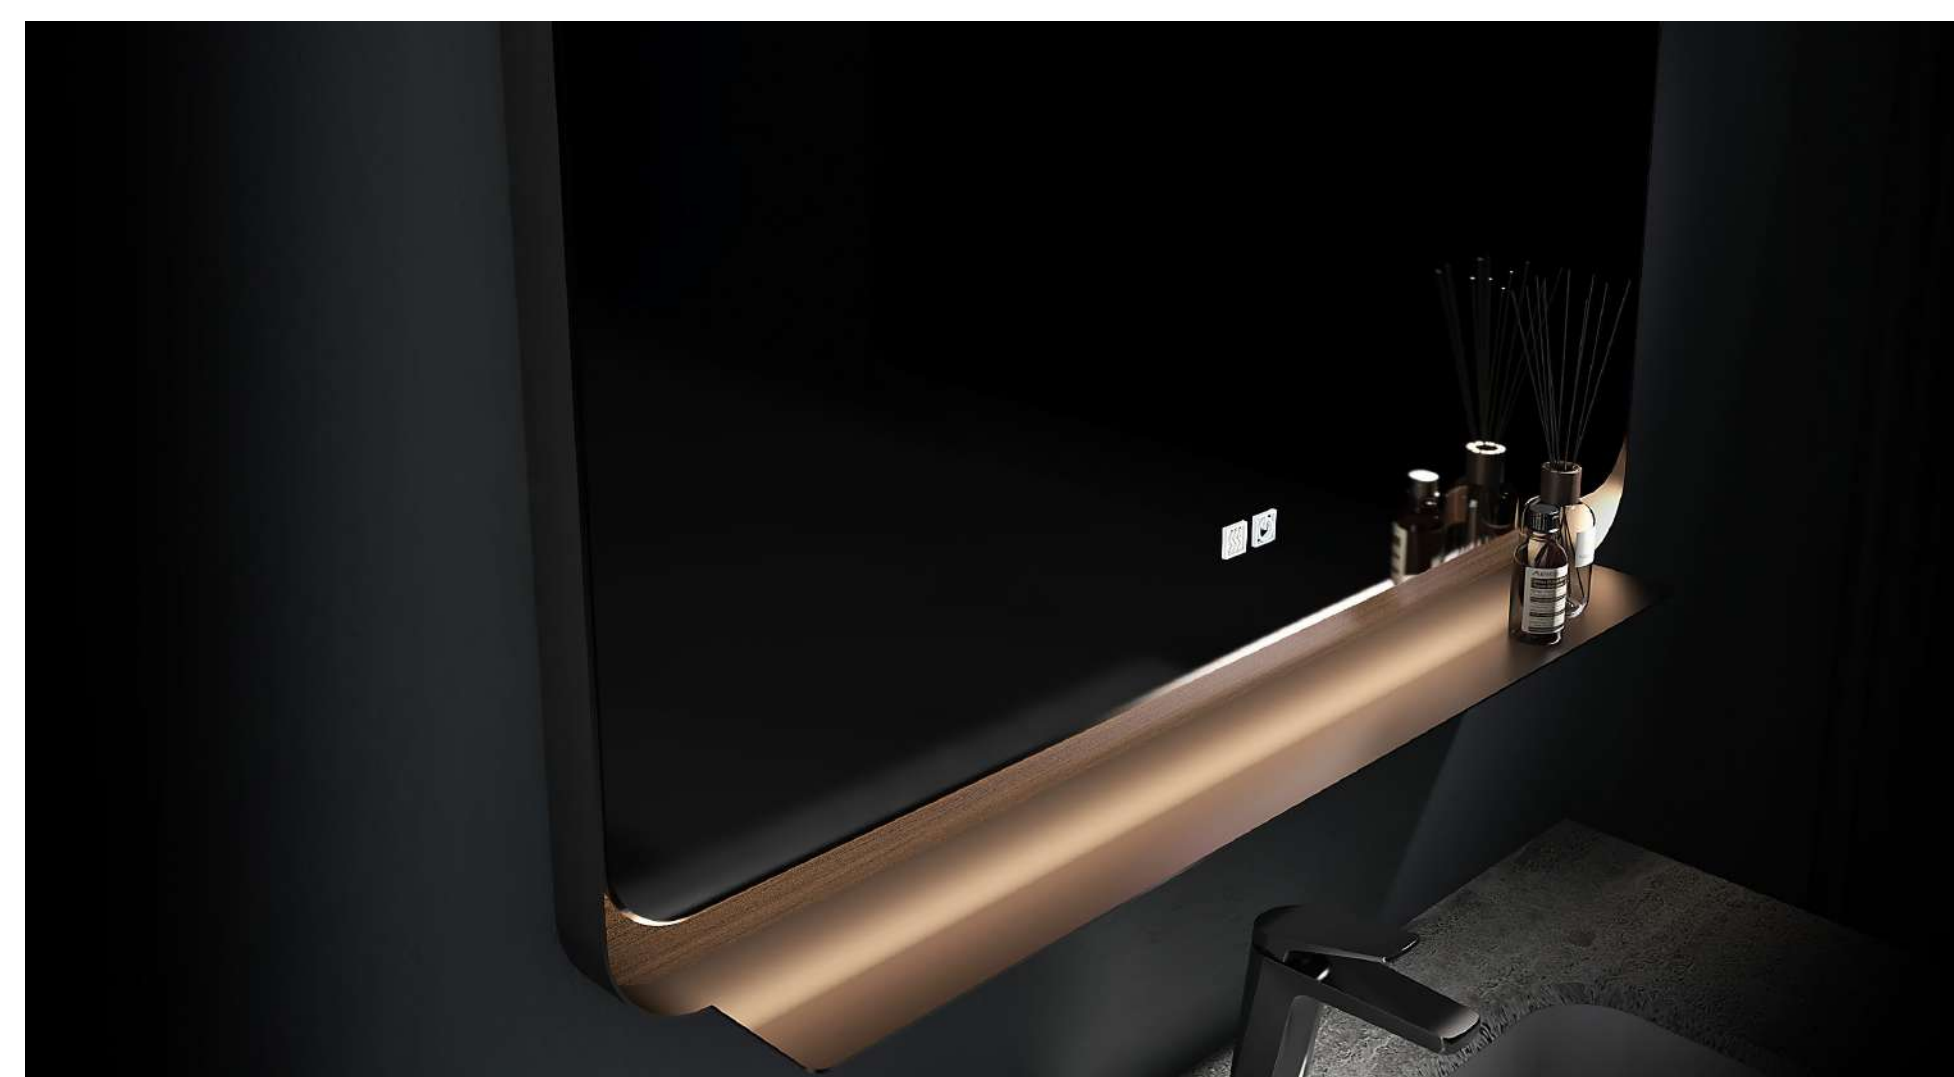

Model: A-3561
Main Cabinet: 1000x550mm
Mirror: 950x700mm
Colour: 棕柚木/329