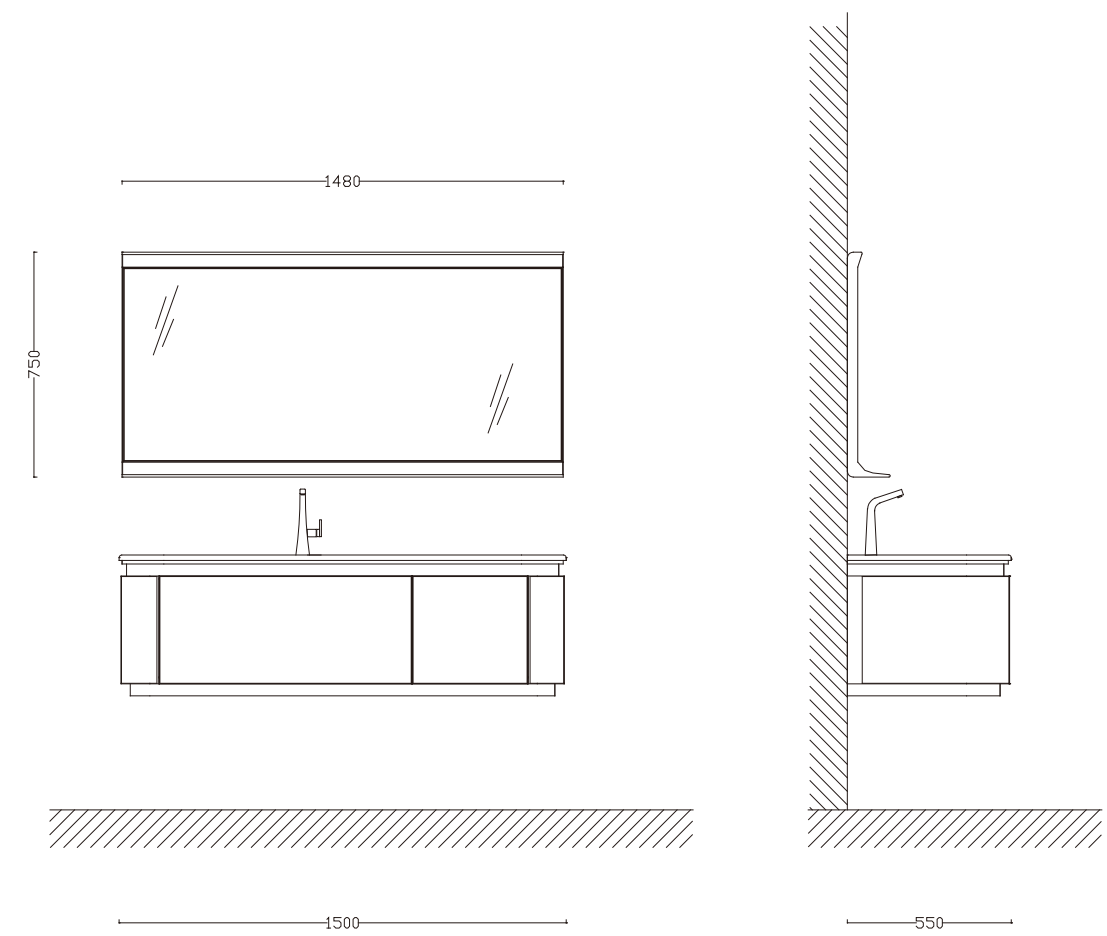

Model:A-3552

Main Cabinet: 1700x550mm

Mirror: 1150x1150mm

Commodity shelf: 500x140mm

Colour: A-213 胡桃木 /329

Every technological innovation and breakthrough in craftsmanship.

The design and painstaking creation of each product.

Design can change the way humans live through the integration of form, function, and social needs.

Model:A-3563

Main Cabinet: 1500x550mm

Mirror: 1400x1200mm

Colour: A-231 胡桃木 /329

Every technological innovation and breakthrough in craftsmanship.

The design and painstaking creation of each product.

Model:A-3566

Main Cabinet: 1500x550mm

Mirror: 1480x750x140mm

Colour: A-178黑橡木 /369

Every technological innovation and breakthrough in craftsmanship.

The design and painstaking creation of each product.

Model: A-3564

Main Cabinet: 1300x550mm

Mirror: 1280x750x140mm

Colour: A-213 黑檀木 /329

Every technological innovation and breakthrough in craftsmanship.

The design and painstaking creation of each product.

Model: A-3556