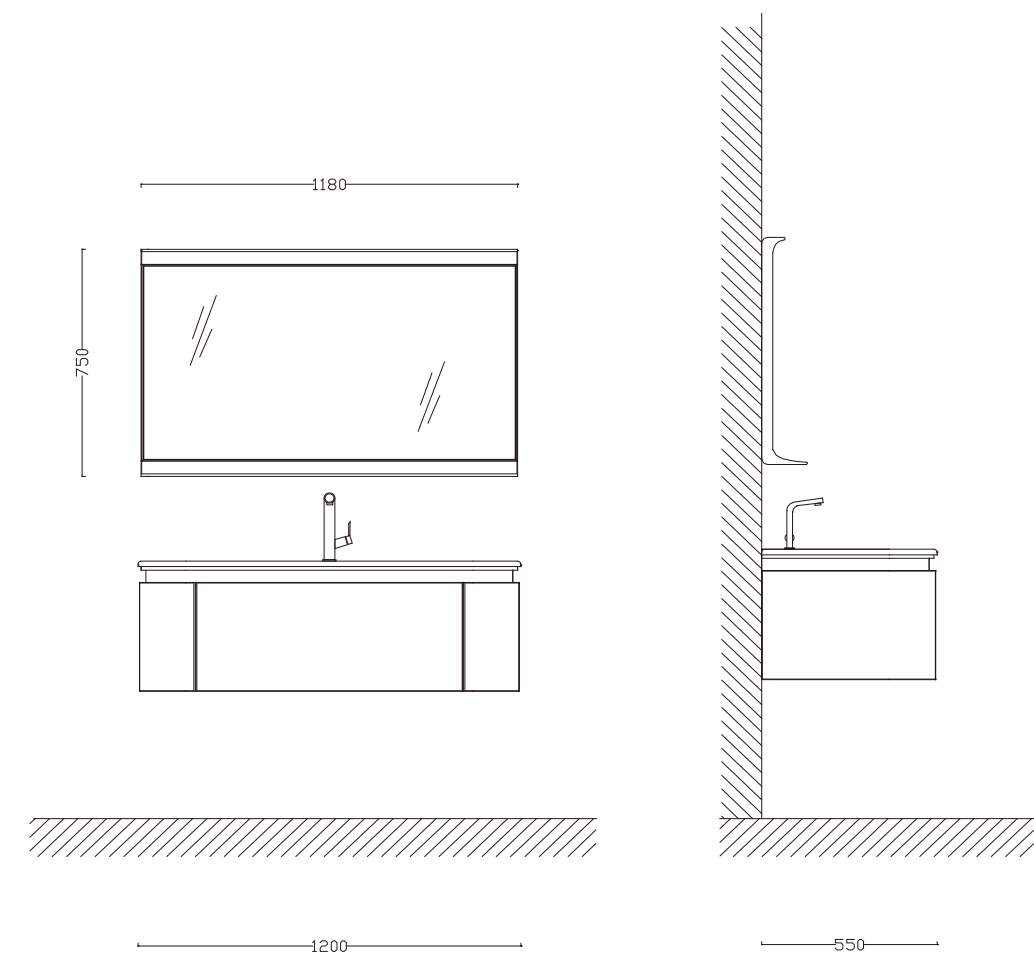

Main Cabinet: 1500x550mm

Mirror: 1000x1000mm

Commodity shelf: 1480x140mm

Colour: A-213 黑橡木 /329

Every technological innovation and breakthrough in craftsmanship.

The design and painstaking creation of each product.

see into the future seeking inspiration

Model:A-3557

Main Cabinet: 1200x550mm

Mirror: 1180x750x140mm

Colour: A-226白橡木 /329

Every technological innovation and breakthrough in craftsmanship.

The design and painstaking creation of each product.

Model:A-3565
Main Cabinet: 1200x550mm
Mirror: 900x1195mm
Colour: 棕柚木 /369

Every technological innovation and breakthrough in craftsmanship.

The design and painstaking creation of each product.

Every technological innovation and breakthrough in craftsmanship.

The design and painstaking creation of each product.

Model:A-3559

Main Cabinet: 1500x550mm

Mirror: 1450x650mm

Colour: 棕柚木 /329

Model: A-3560

Main Cabinet: 1000x550mm

Mirror: 950x650mm