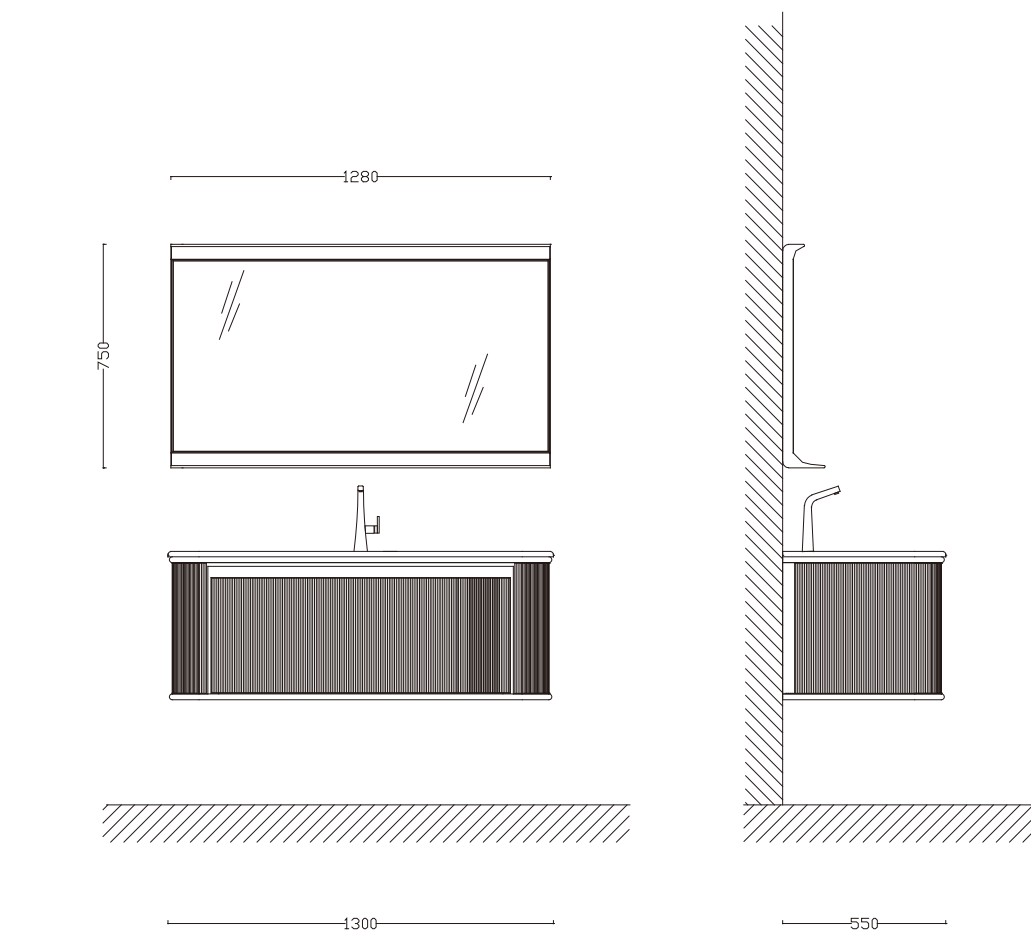

Design can change the way humans live through the integration of form, function, and social needs.

Model:A-3563

Main Cabinet: 1500x550mm

Mirror: 1400x1200mm

Colour: A-231 胡桃木 /329

Every technological innovation and breakthrough in craftsmanship.

The design and painstaking creation of each product.

Model:A-3566

Main Cabinet: 1500x550mm

Mirror: 1480x750x140mm

Colour: A-178黑橡木 /369

Every technological innovation and breakthrough in craftsmanship.

The design and painstaking creation of each product.

Model: A-3564

Main Cabinet: 1300x550mm

Mirror: 1280x750x140mm

Colour: A-213 黑檀木 /329

Every technological innovation and breakthrough in craftsmanship.

The design and painstaking creation of each product.

Model: A-3556

see into the future seeking inspiration

Model:A-3557

Main Cabinet: 1200x550mm

Mirror: 1180x750x140mm

Colour: A-226白橡木 /329

Every technological innovation and breakthrough in craftsmanship.

The design and painstaking creation of each product.