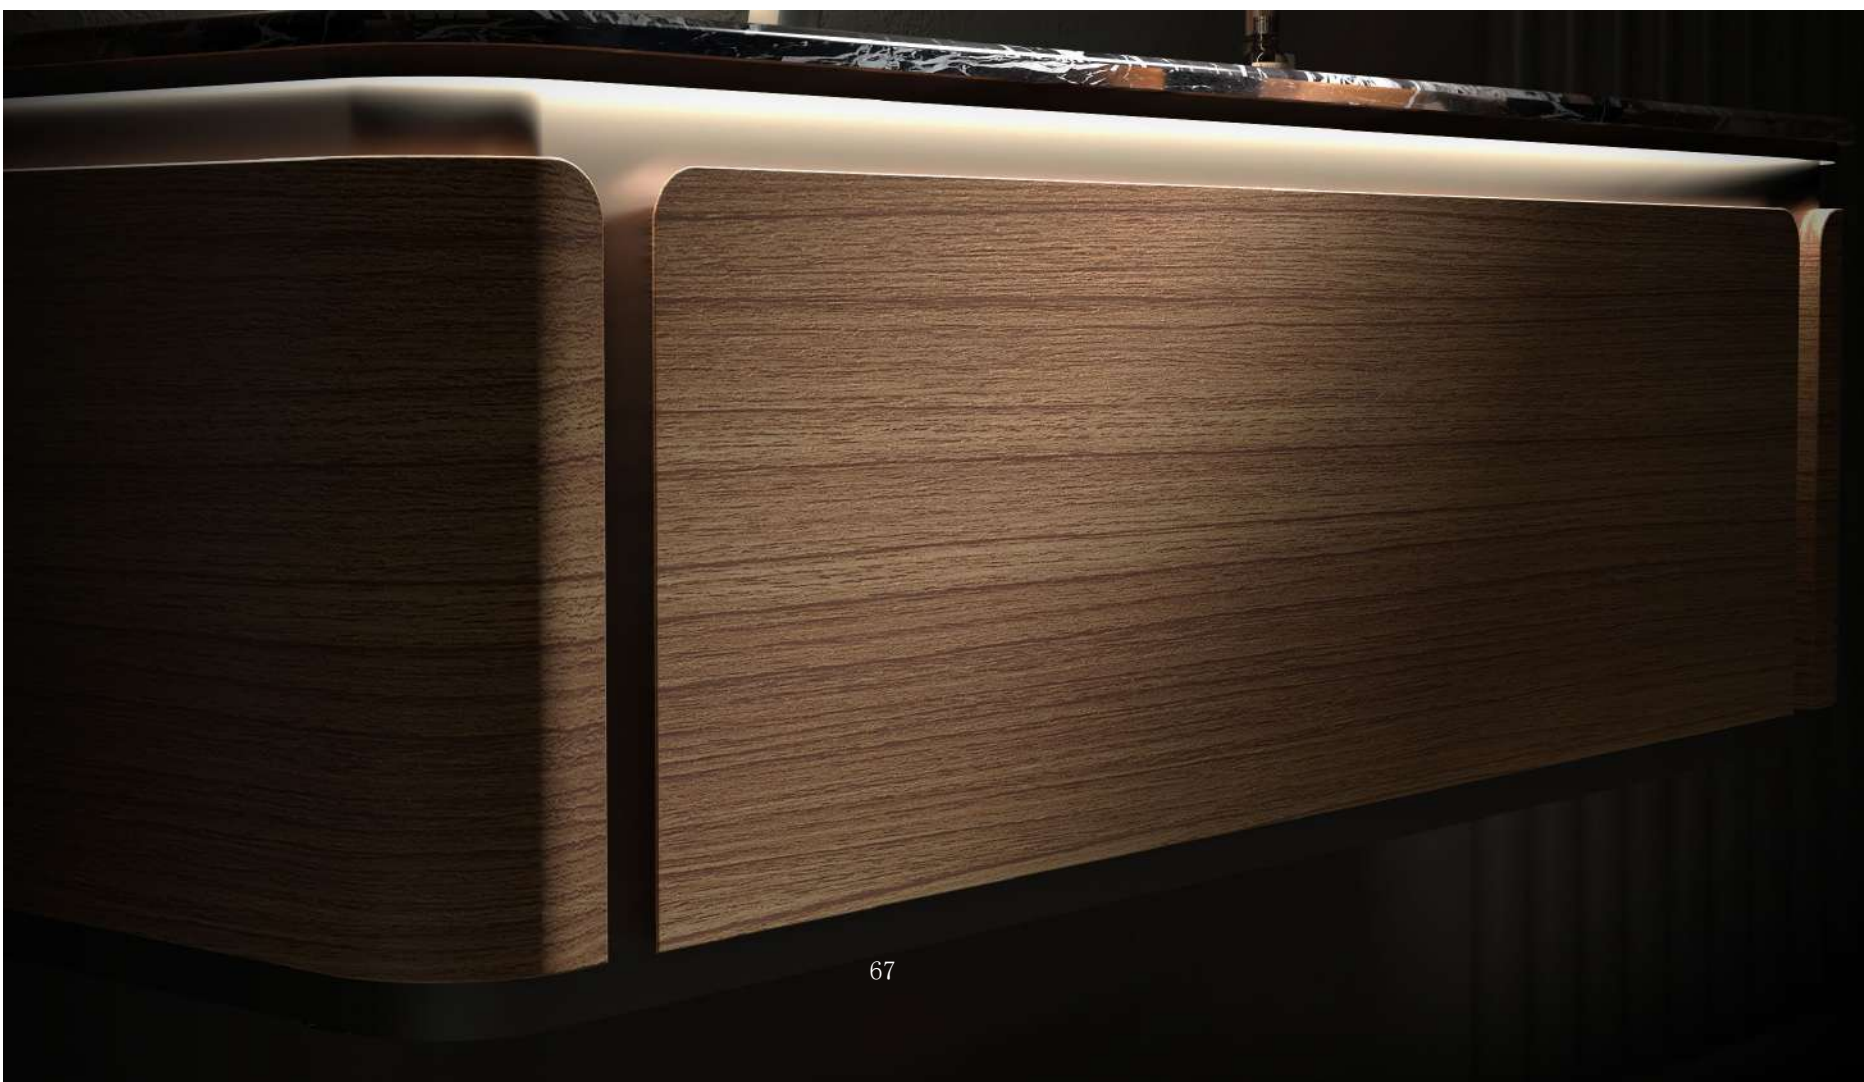

see into the future seeking inspiration

Model:A-3557

Main Cabinet: 1200x550mm

Mirror: 1180x750x140mm

Colour: A-226白橡木 /329

Every technological innovation and breakthrough in craftsmanship.

The design and painstaking creation of each product.