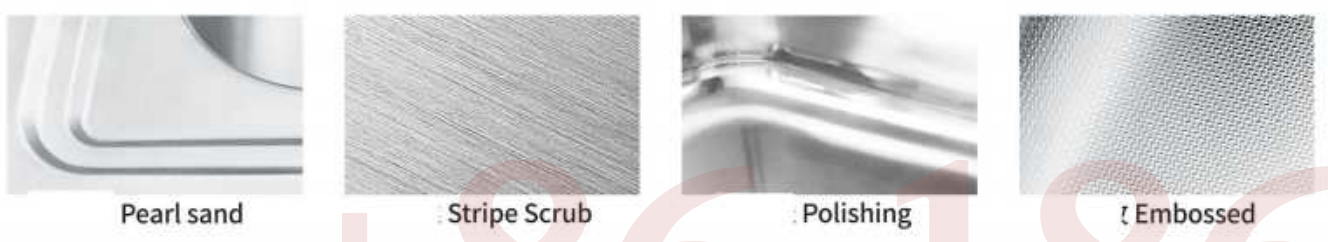

Packaging materials and plant