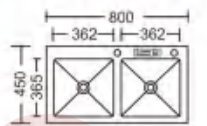

LS-7843DHB-Satin

Size:780x430x(200~230)mm
Inch:30.7"x16.9"x(7.9"-9.1")

LS-7843DHB2-Satin

Size:780x430x(200~230)mm
Inch:30.7"x16.9"x(7.9"-9")

LS-7846SHBE-Silver

Size:780x460x(200~230)mm
Inch:30.7"x18.1"x(7.9"-9.1")

LS-10046DHB-Satin

Size:1000x460x(200~230)mm
Inch:39.3"x18.1"x(7.9"-9")

LS-7843DHB-Black

Size:780x430x(200~230)mm
Inch:30.7"x16.9"x(7.9"-9.1")

LS-8045DHB2-Satin

Size:800x450x(200~230)mm
Inch:31.5"x17.7"x(7.9"-9")

LS-7846SHBE-Black

Size:780x460x(200~230)mm
Inch:30.7"x18.1"x(7.9"-9.1")

LS-10048DHA-Black

Size:1000x480x(200~230)mm
Inch:39.3"x18.9"x(7.9"-9")

LS-10046DHB-Black
Size:1000x460x(200~230)mm
Inch:39.3"x18.1"x(7.9"-9")