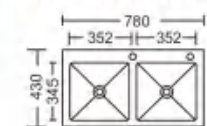

Size:820x450x(200~230)mm
Inch:32.2"x17.7"x(7.9"-9")

LS-8851DHB2-Satin

Size:880x510x(200~230)mm
Inch:34.8"x20"x(7.9"-9")

LS-7350SHB-Black

Size:730x500x(200~230)mm
Inch:28.7"x19.6"x(7.9"-9")

LS-7843DHB-Black

Size:780x430x(200~230)mm
Inch:30.7"x16.9"x(7.9"-9")

LS-8245DHB-Gold

Size:820x450x200mm
Inch:32.2"x17.7"x7.9"

LS-7245SHBE-Black

Size:720x450x200mm
Inch:28.3"x17.7"x7.9"

LS-9546SHB-Satin

Size:950x460x(200~230)mm
Inch:37.4"x18.1"x(7.9"-9")

LS-7843DHB-Satin

Size:780x430x(200~230)mm
Inch:30.7"x16.9"x(7.9"-9.1")

LS-7843DHB2-Satin

Size:780x430x(200~230)mm
Inch:30.7"x16.9"x(7.9"-9")

LS-7846SHBE-Silver

Size:780x460x(200~230)mm
Inch:30.7"x18.1"x(7.9"-9.1")