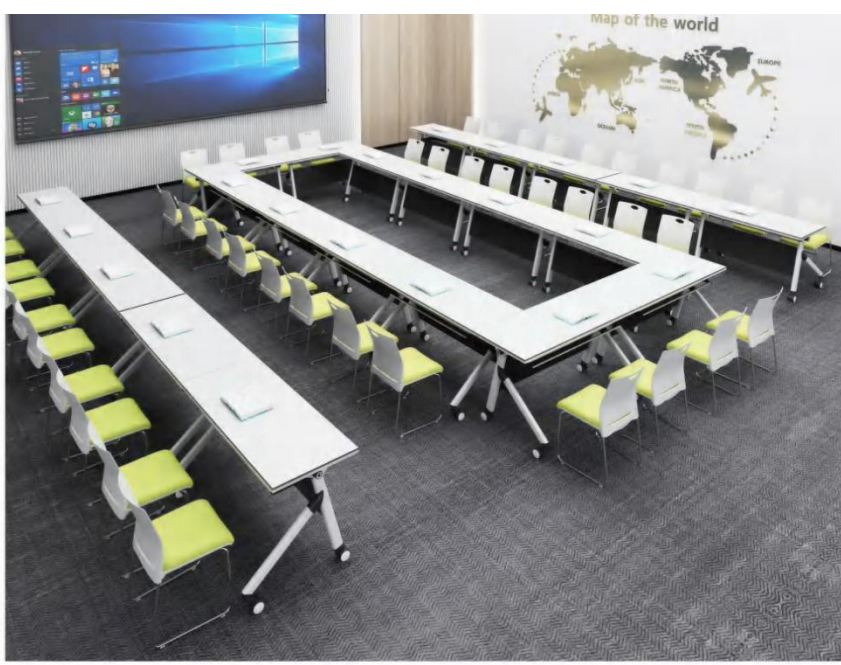

Frame Size:	1100D x 725Hmm 白色 1300D x 725Hmm 白色 1500D x 725Hmm 白色 1700D x 725Hmm 白色
Product Size:	1200W x 500D x 25Hmm 1400W x 500D x 25Hmm 1600W x 500D x 25Hmm
sector:	☉ 1600mm 合面 ☉ 1800mm 背面