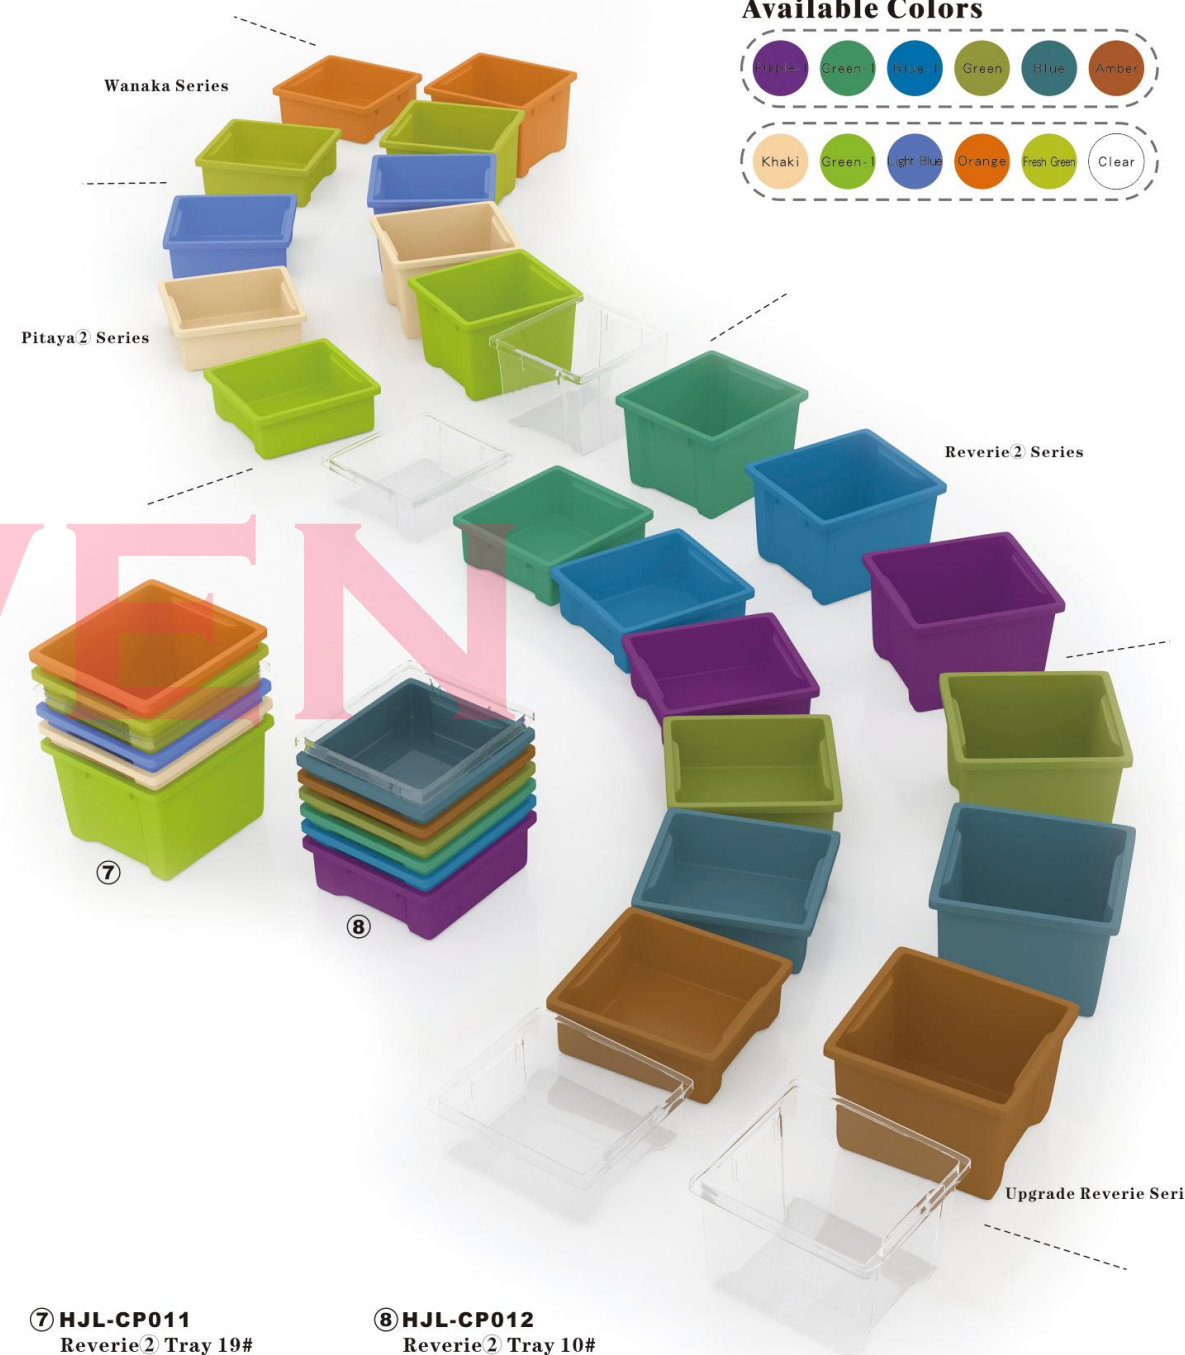

② **HJL-CP006**
Bright-color Tray 10#
Size: L30XW38XH10cm

Available Colors

③ **HJL-CP007**
Fairyland Tray 21#
Size: L26×W35×H21cm

④ **HJL-CP008**
Fairyland Tray 11#
Size: L26×W35×H11cm

Available Colors

⑤ **HJL-CP009**
Cream Tray 22#
Size: L26×W30×H22cm

⑥ **HJL-CP010**
Cream Tray 10#
Size: L26×W30×H10cm

Available Colors

⑦ **HJL-CP011**
Reverie 2 Tray 19#
Size: L26×W28×H19cm

⑧ **HJL-CP012**
Reverie 2 Tray 10#
Size: L26×W28×H10cm

Corner furnishing

NUWEN

Perfect Product — we do from details

Heath · Safe · Comfort · Beauty

MULTIPURPOSE · MULTI-PLAY CORNER · FREE COLLOCATION

Dramatic Play

H0422
Cozy Cube
Size: L60XW60XH60cm

H0424
Rocking Boat
Size: L120XW63XH30cm

H0423
Doll Cradle
Size: L46XW33XH26cm