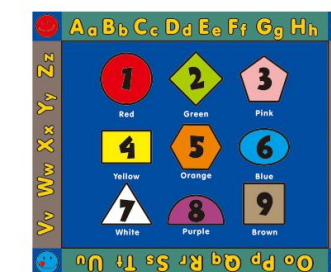

HJL-FA008
Face Carpet
Size: L220XW180cm