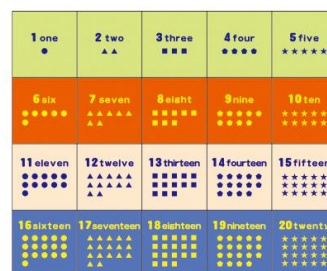

H0481
Figure Carpet
Size: L220XW180cm