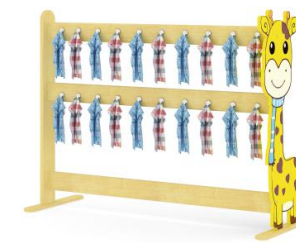

H0416
Cat Toilet Baffle
Size: A: W39XH75CM
B: W70XH50CM

LIVING CORNER

H0417
Rainbow Toilet Baffle
Size: A: W60XH70CM
B: W70XH50CM

NUWEN

H0493
Giraffe Towel Rack
Size: L120XW40XH88CM

H0494
Elephant Towel Rack
Size: L120XW40XH90CM