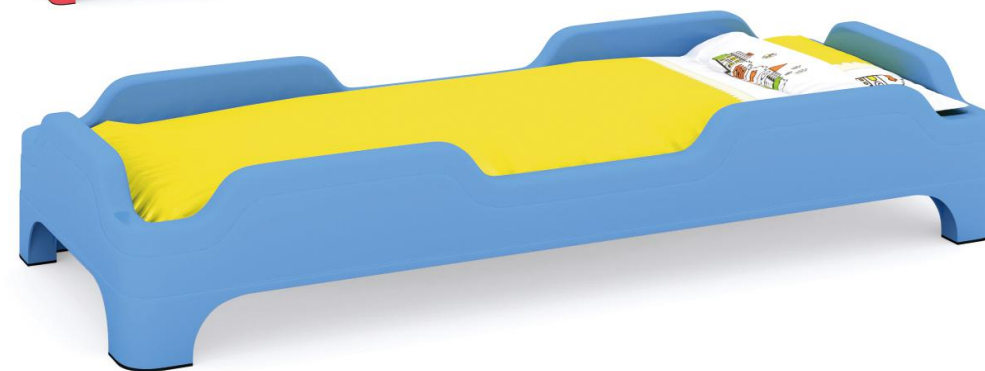

HJL-DB002
Plastic Bed
Size: L137XW58XH24CM