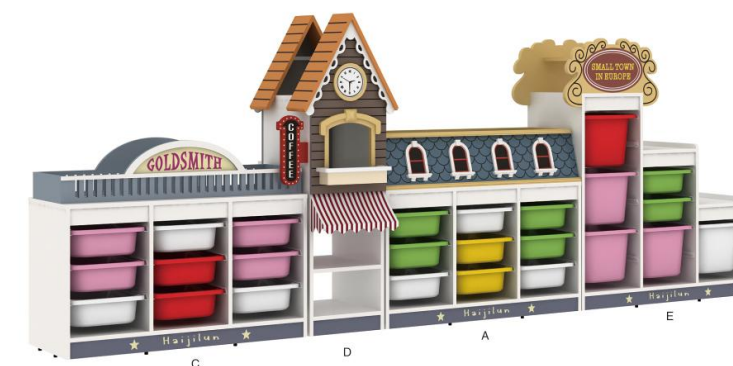

HJL-CD002

Combination C

Overall length: 331CM

Size: C: L99XW40XH77CM

D: L43XW40XH127CM

A: L99XW40XH80CM

E: L99XW40XH117CM

Not include the boxes