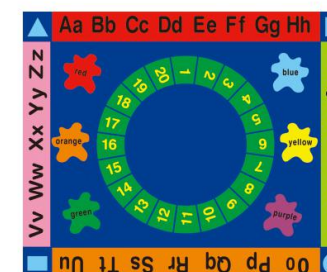

HJL-FA004
Color Carpet
Size: L220XW180cm