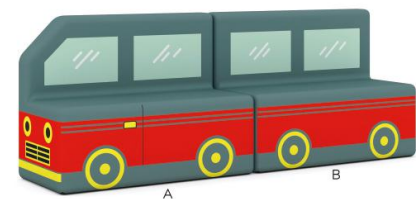

131
Bus Sofa Set
Size: A: L80XW40XH60CM
B: L80XW40XH60CM