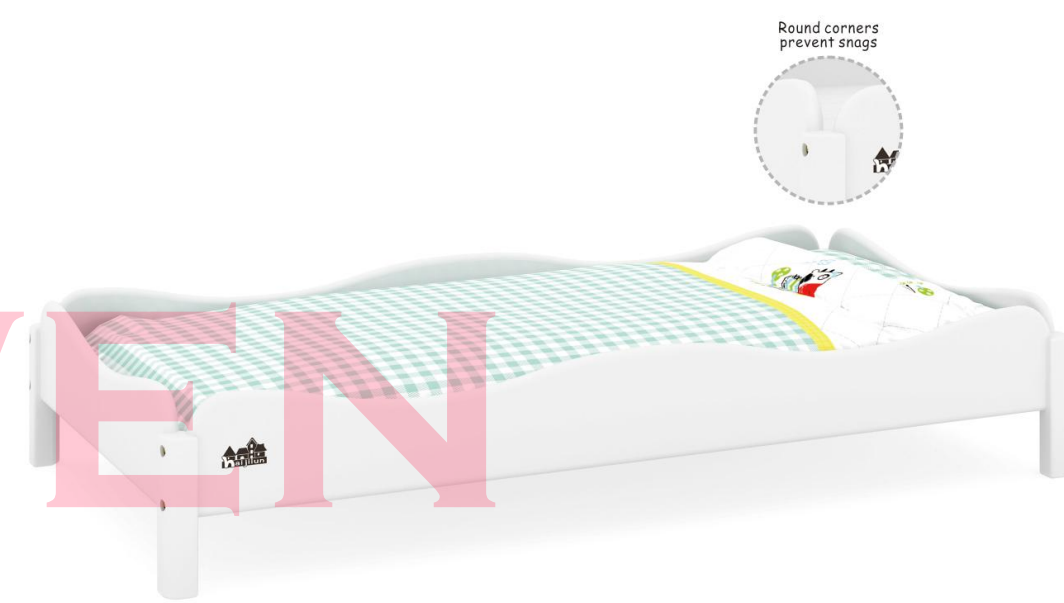

HJL-FA011
World Map Carpet
Size: L220XW180cm

HJL-FA012
Traffic Signs Carpet
Size: L220XW180cm

Kid's Bed

Reasonable designs of railing ensure safety.
Simple and beautiful appearances.
Comfortable,
-environmental paint.

H0491
Wanaka Durable Bed
 Size: L140XW60XH58CM

Natural

White

Round corners prevent snags

H0492
Cream Waved Bed
 Size: L140XW66XH23.5CM

Round corners prevent snags

HJL-DA006
Pine Wood Bed
Size: A: L127XW66XH17CM
B: L140XW66XH17CM