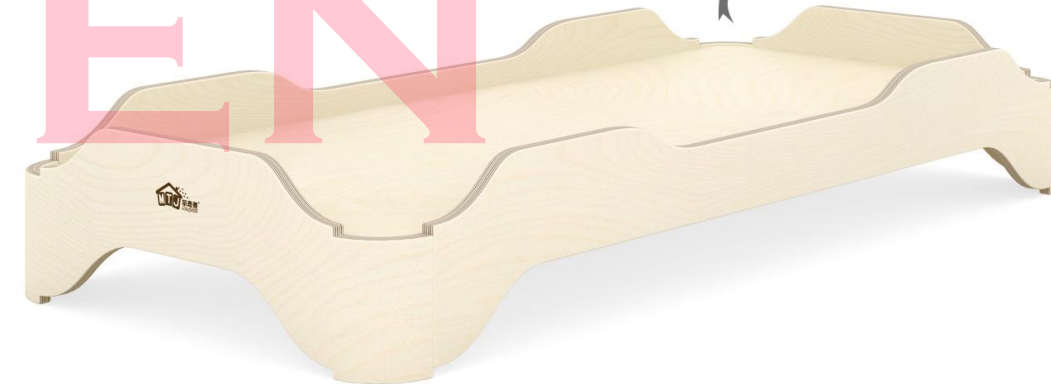

M-433
MTJ Flower Carpet
Size: Φ180CM

Meng Tai Ji
NUWEN
We only do the best

MTJ Beds

M-501
MTJ Luxury Bed
Size: L186XW80XH60CM

Stackable

M-502
MTJ Stackable Bed
Size: L136XW63.6XH22CM

Homer Series

EXQUISITE
CASUAL
STURDY