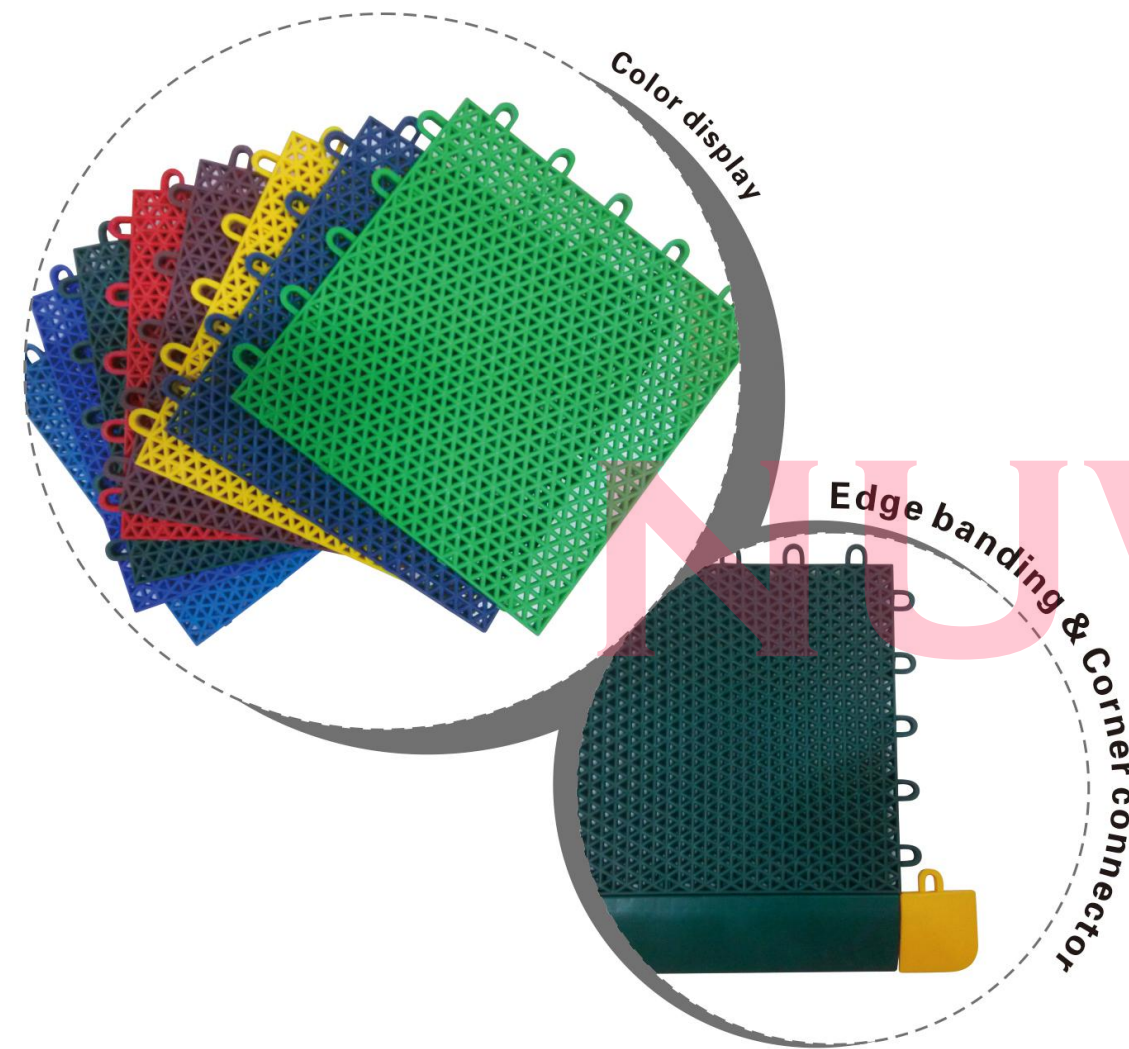

HJL-TK003
Suspended Sports Flooring
Size: L30×W30CM