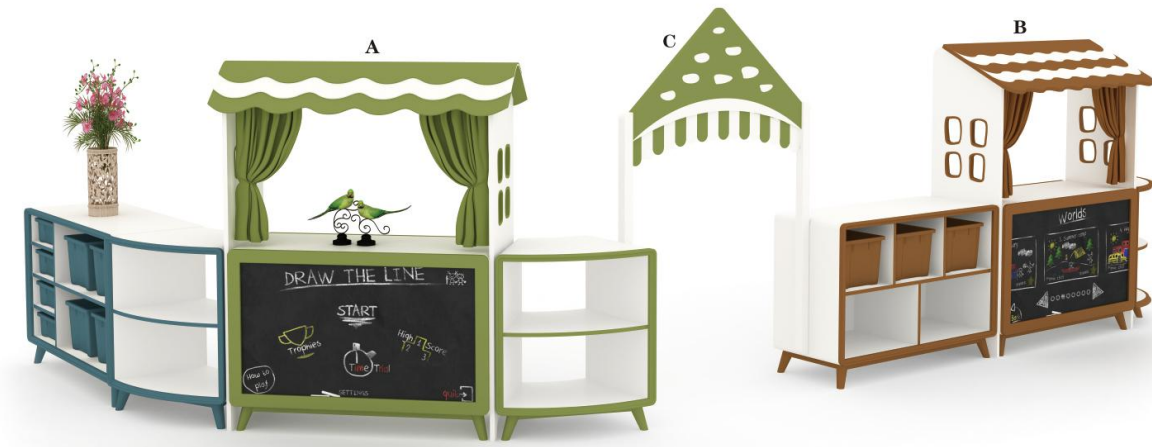

H2-13
12 Cubby Backpack Storage
Size: L120XW40XH90cm

206
Sweep Rack
Size: L61XW40XH70cm

207
Corner Cabinet
Size: L40XW40XH70cm

Upgrade Reverie Series

Available Colors

208
Roof A
Size: L115XW48XH140cm

209
Roof B
Size: L110XW49XH140cm

210
Roof C
Size: L100XH148cm

211
Blackboard
Size: L100XH60cm

212
Cream Car Bed

Size: L125XW60XH41cm
L140XW60XH41cm

Fairyland[®] Series

BRIGHT
PRETTY
STURDY

Furnish a fairyland for children
where is full of Happiness