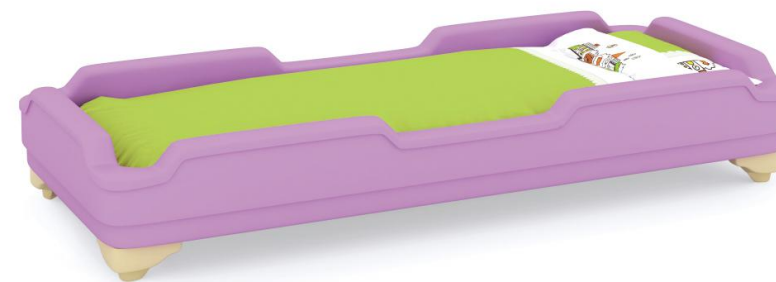

H0492
Cream Waved Bed
Size: L140XW66XH23.5CM

VIRGIN PP
Friendly PE frame is finished in one time by moulding
Durable Anti-UV Stackable
Wood bed Plates, Non-Toxin

HJL-DB003
Plastic Bed
Size: L144XW62XH24CM

NUWEN

Available Colors
Red-1 Yellow-2 Blue-3 Green-3 Purple-2