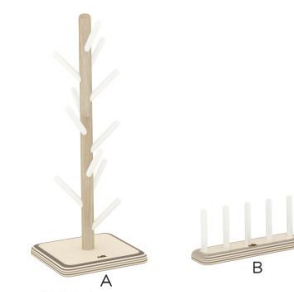

H0425
Dresser Kit
Size: L50XW30XH75cm

① HJL-EB006
Fashion microwave
Size: L40XW40XH65cm

② HJL-EB007
Fashion washing
Size: L40XW40XH45cm

③ HJL-EB008
Fashion washbowl
Size: L40XW40XH45cm

④ HJL-EB009
Fashion stove
Size: L40XW40XH45cm

H0426
Luxury Cart
Size: L54XW36XH45cm

H0427
Doll Cart
Size: L69XW30XH45cm

H0428
Puppet Stand
Size: L30XW30XH80cm (A)
L40XW10XH17cm (B)

Creative Arts

H0431
Portable Storage Unit
Size: L33XW18XH22cm

H0432
Wall Framer
Size: L126XH50cm