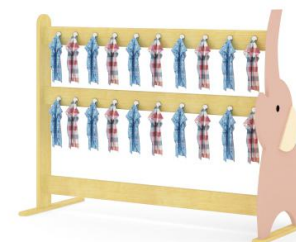

H0416
Cat Toilet Baffle
Size: A: W39XH75CM
B: W70XH50CM

LIVING CORNER

H0417
Rainbow Toilet Baffle
Size: A: W60XH70CM
B: W70XH50CM

NUWEN

H0493
Giraffe Towel Rack
Size: L120XW40XH88CM

H0494
Elephant Towel Rack
Size: L120XW40XH90CM