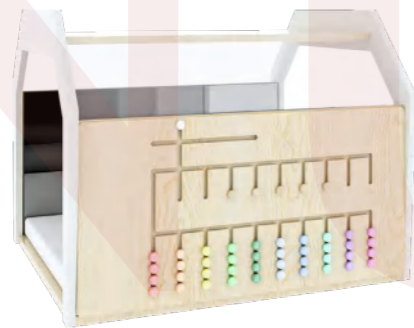

Windsor simplicity & Math game
T-Y14071
Material: Maple Plywood
Size: 85×73×65cm