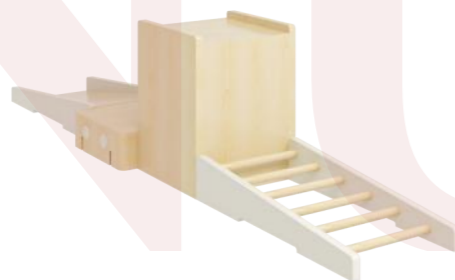

Material: Maple Plywood
Size: 80×80×60 cm

Windsor simplicity & Stylish Tunnel

T-Y14063

Material: Maple Plywood
Size: 80×80×60 cm

Windsor simplicity & Stylish Tunnel 2

T-Y14064

Material: Maple Plywood
Size: 80×80×60 cm