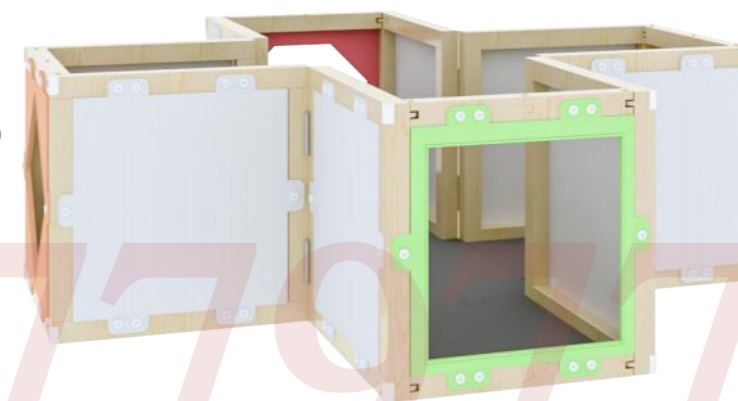

Sensory Learning Box Side D

T-Y14065

Material: Maple Plywood
Size: 180×180×60 cm