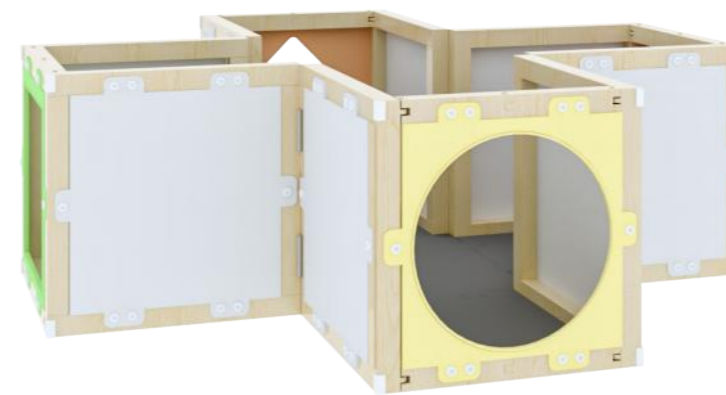

Windsor simplicity &
Sensory Learning Box Side B

Windsor simplicity &
Sensory Learning Box Side A