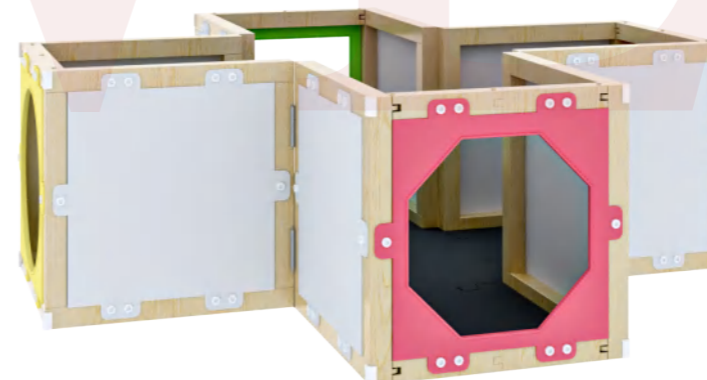

Material: Maple Plywood
Size: 180×180×60 cm

Windsor simplicity &

Sensory Learning Box Side C

T-Y14065

Material: Maple Plywood
Size: 180×180×60 cm

Windsor simplicity &

Sensory Learning Box Side D

T-Y14065