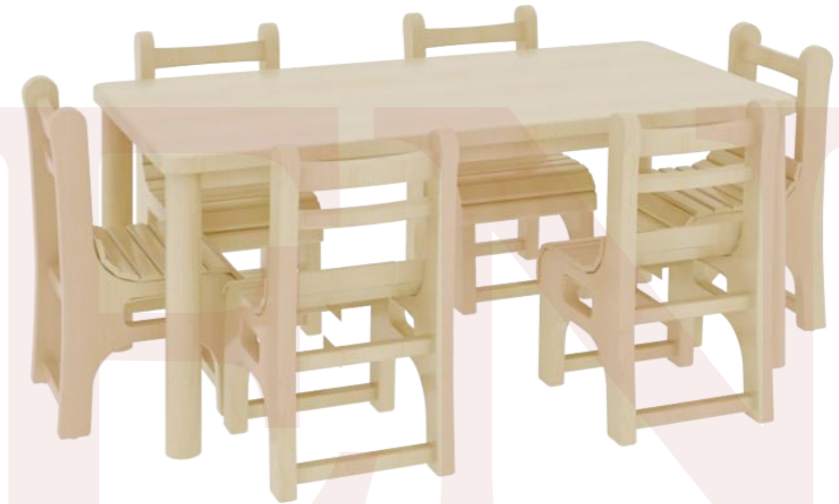

Material: Solid wood
Size: 30×30×40 cm

H16/19/22cm (Seat board)

Childhood Nature & chair 2

T-Y15003

Material: Solid wood
Size: 30×30×40 cm

H16/19/22cm (Seat board)

Childhood Nature & chair 3

T-Y12004

Material: Solid wood
Size: 35×35×44 cm

H16/19/22cm (Seat board)

Childhood Nature &
Table

T-Y15001

Material: Solid wood

Size: 120×60 cm

H34/39/44cm (Desktop)

Childhood Nature & Cots