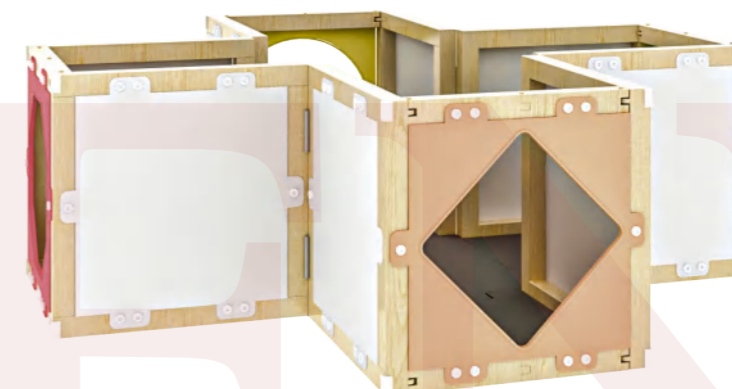

T-Y14065

Material: Maple Plywood
Size: 180×180×60 cm

T-Y14065

Material: Maple Plywood
Size: 180×180×60 cm

Windsor simplicity &