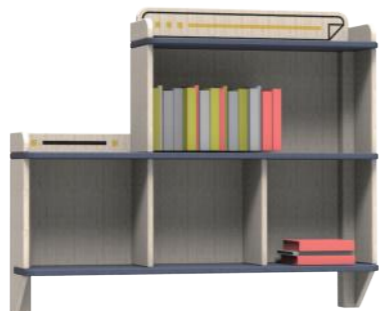

Dream classic blue & Hangingbookshelf

T-Y19047B

Material:Oak plywood

90×19×66.5 cm