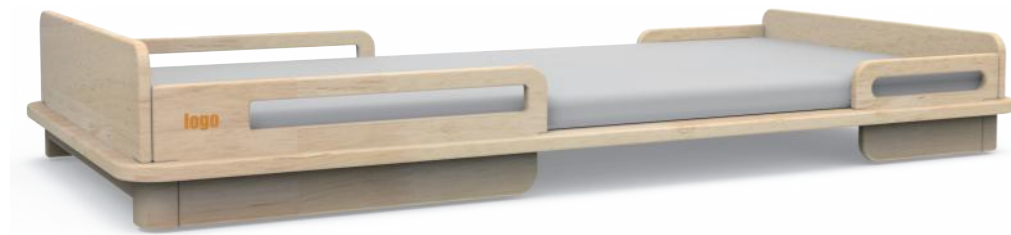

T-Y19186A

规格 / Size: 138×60×17cm