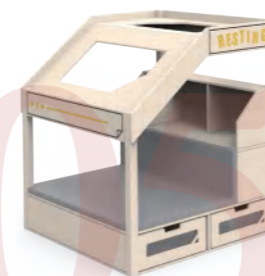

T-Y19139E

Material:Solid Wood
90×30×121.5cm

Role play Cafe

T-Y19140C

Material:Solid Wood
90×30×121.5cm

Earphone rack

T-Y19142B

Material:Solid Wood
80×30×57cm