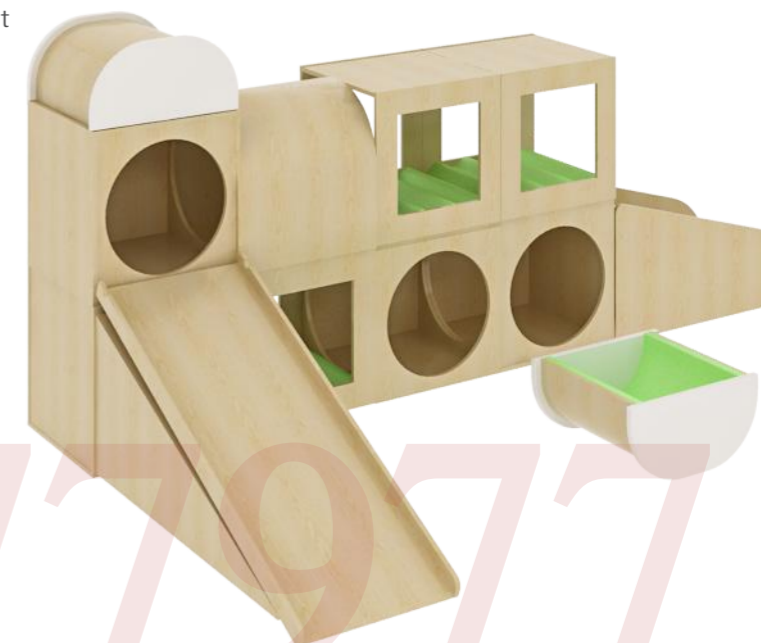

T-Y14059

Material: Maple Plywood
Size: 200×60×20 cm

Windsor simplicity & Climbing set

T-Y14058

Material: Maple Plywood
Size: 195×70×70 cm

Windsor Simplicity & Play Equipment

T-Y14056

Material: Maple Plywood
Size: 340×60×155 cm