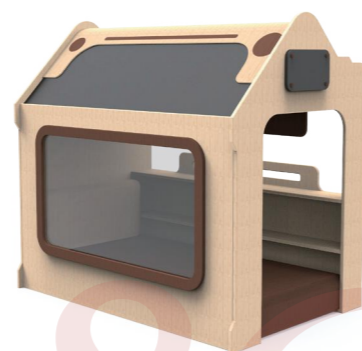

Shareroom

T-Y19074A

Material: Birch plywood

125.9×79.9×115.9 cm