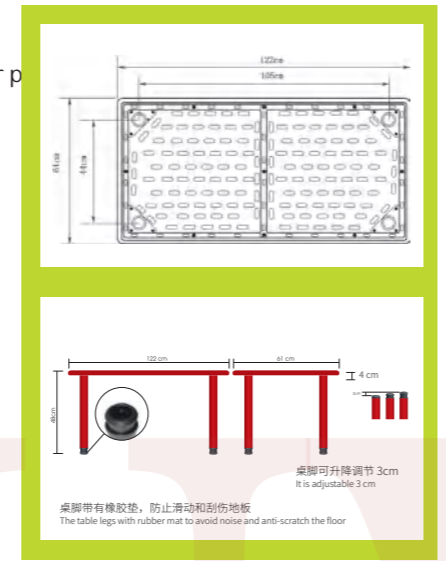

可选颜色:
Various color available

T-Y19173A
规格 / Size: 115×60×46-58cm
规格 / Size: 115×60×48/52/56cm
规格 / Size: 115×60×40-60cm

包边可选颜色:
Various color available.