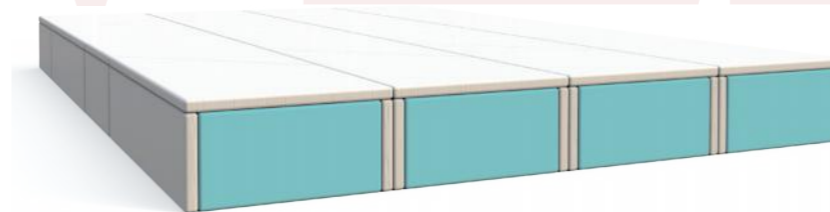

American style & Little stage

T-Y19093D

Material:Oak plywood

180×120×15 cm(Big)
120×60×15 cm(Small)