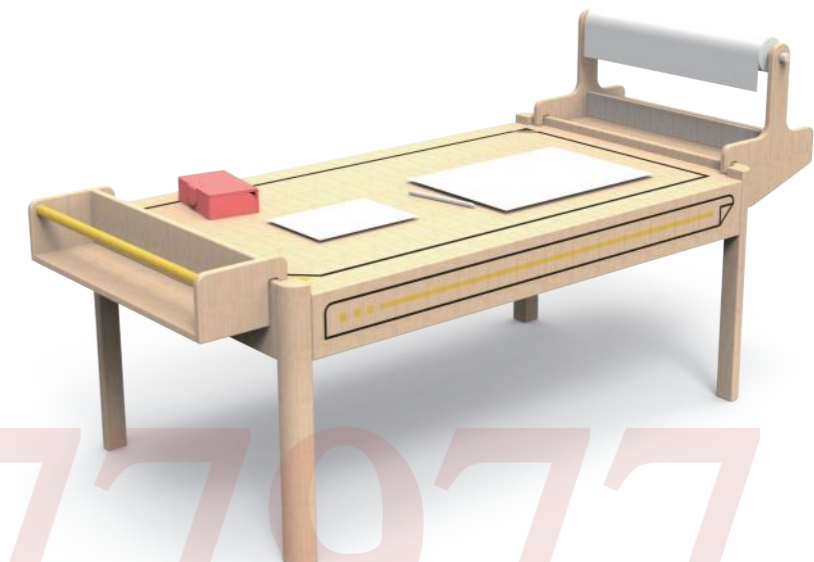

T-Y19045D

Material:Oak plywood

59.5×30×75 cm

Dream classic blue & Painting table

T-Y19045A

Material:Oak plywood

160.5×70×55 cm

Dream classic blue & Reading sofa cabinet