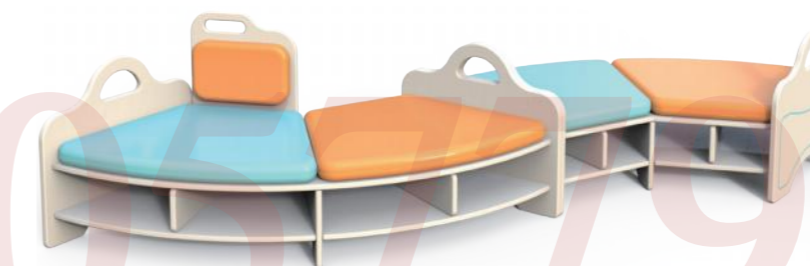

T-Y19092A

Material:Oak plywood
145.6×61×43.4 cm (Big)
50.6×50×43.4 cm (Small)

American style & Sofa chair 2

T-Y19092B

Material:Oak plywood
222.3×85.6×43.4 cm (Big)
128.8×60.5×43.4 cm (Small)

American style & Bookshelf