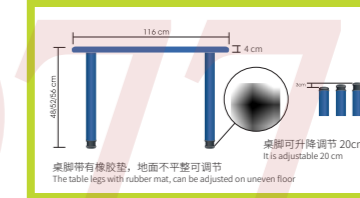

规格 / Size: 52×34×26cm

规格 / Size: 56×35×28cm

规格 / Size: 58×36.5×30cm

T-Y19171C

Size: 122×62×40-60cm

The surface is made of PE hollow blow molding, which is durable and will not be deformed by the influence of climate temperature difference.