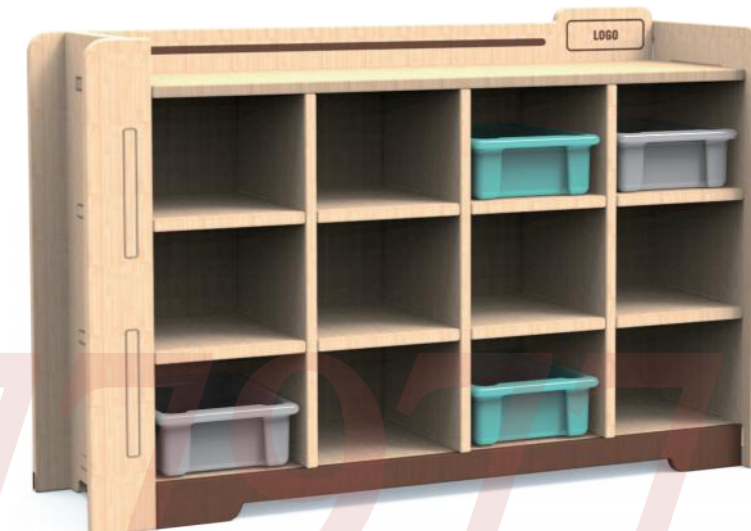

T-Y19070E

Material: Birch plywood

90×120×112 cm

Twelve compartment cabinet 2

T-Y19069C

Material: Birch plywood

90×30×60cm

Color observation cabinet