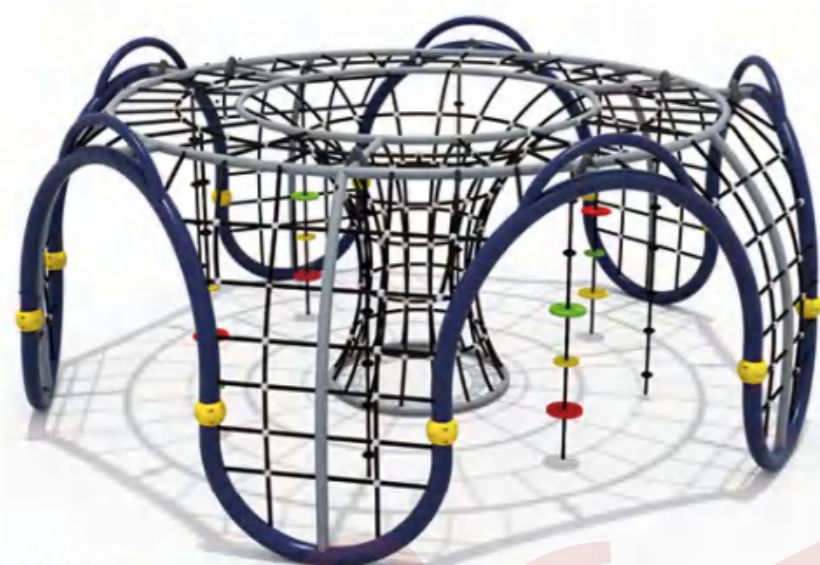

爬网活动项目，有助于小朋友增强四肢的力量和身体的协调能力。
 The climbing activities are contributed to strengthen the arms and legs, coordinate the body and improve the balance.

T-W23133A
 规格 /Size: 640 × 640 × 180cm

T-W23133B
 规格 /Size: 400 × 400 × 180cm