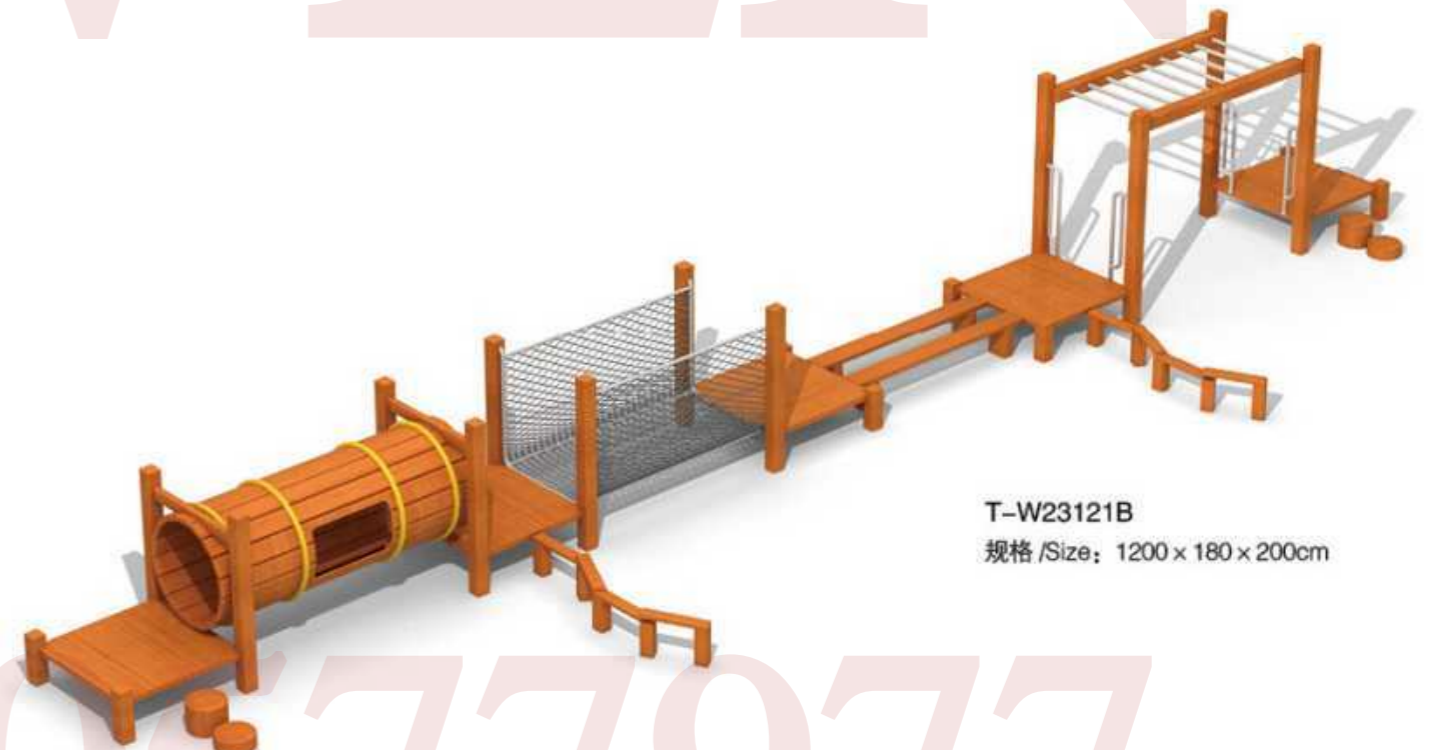

T-W23121B
规格 /Size: 1200 x 180 x 200cm

+86-18680577977