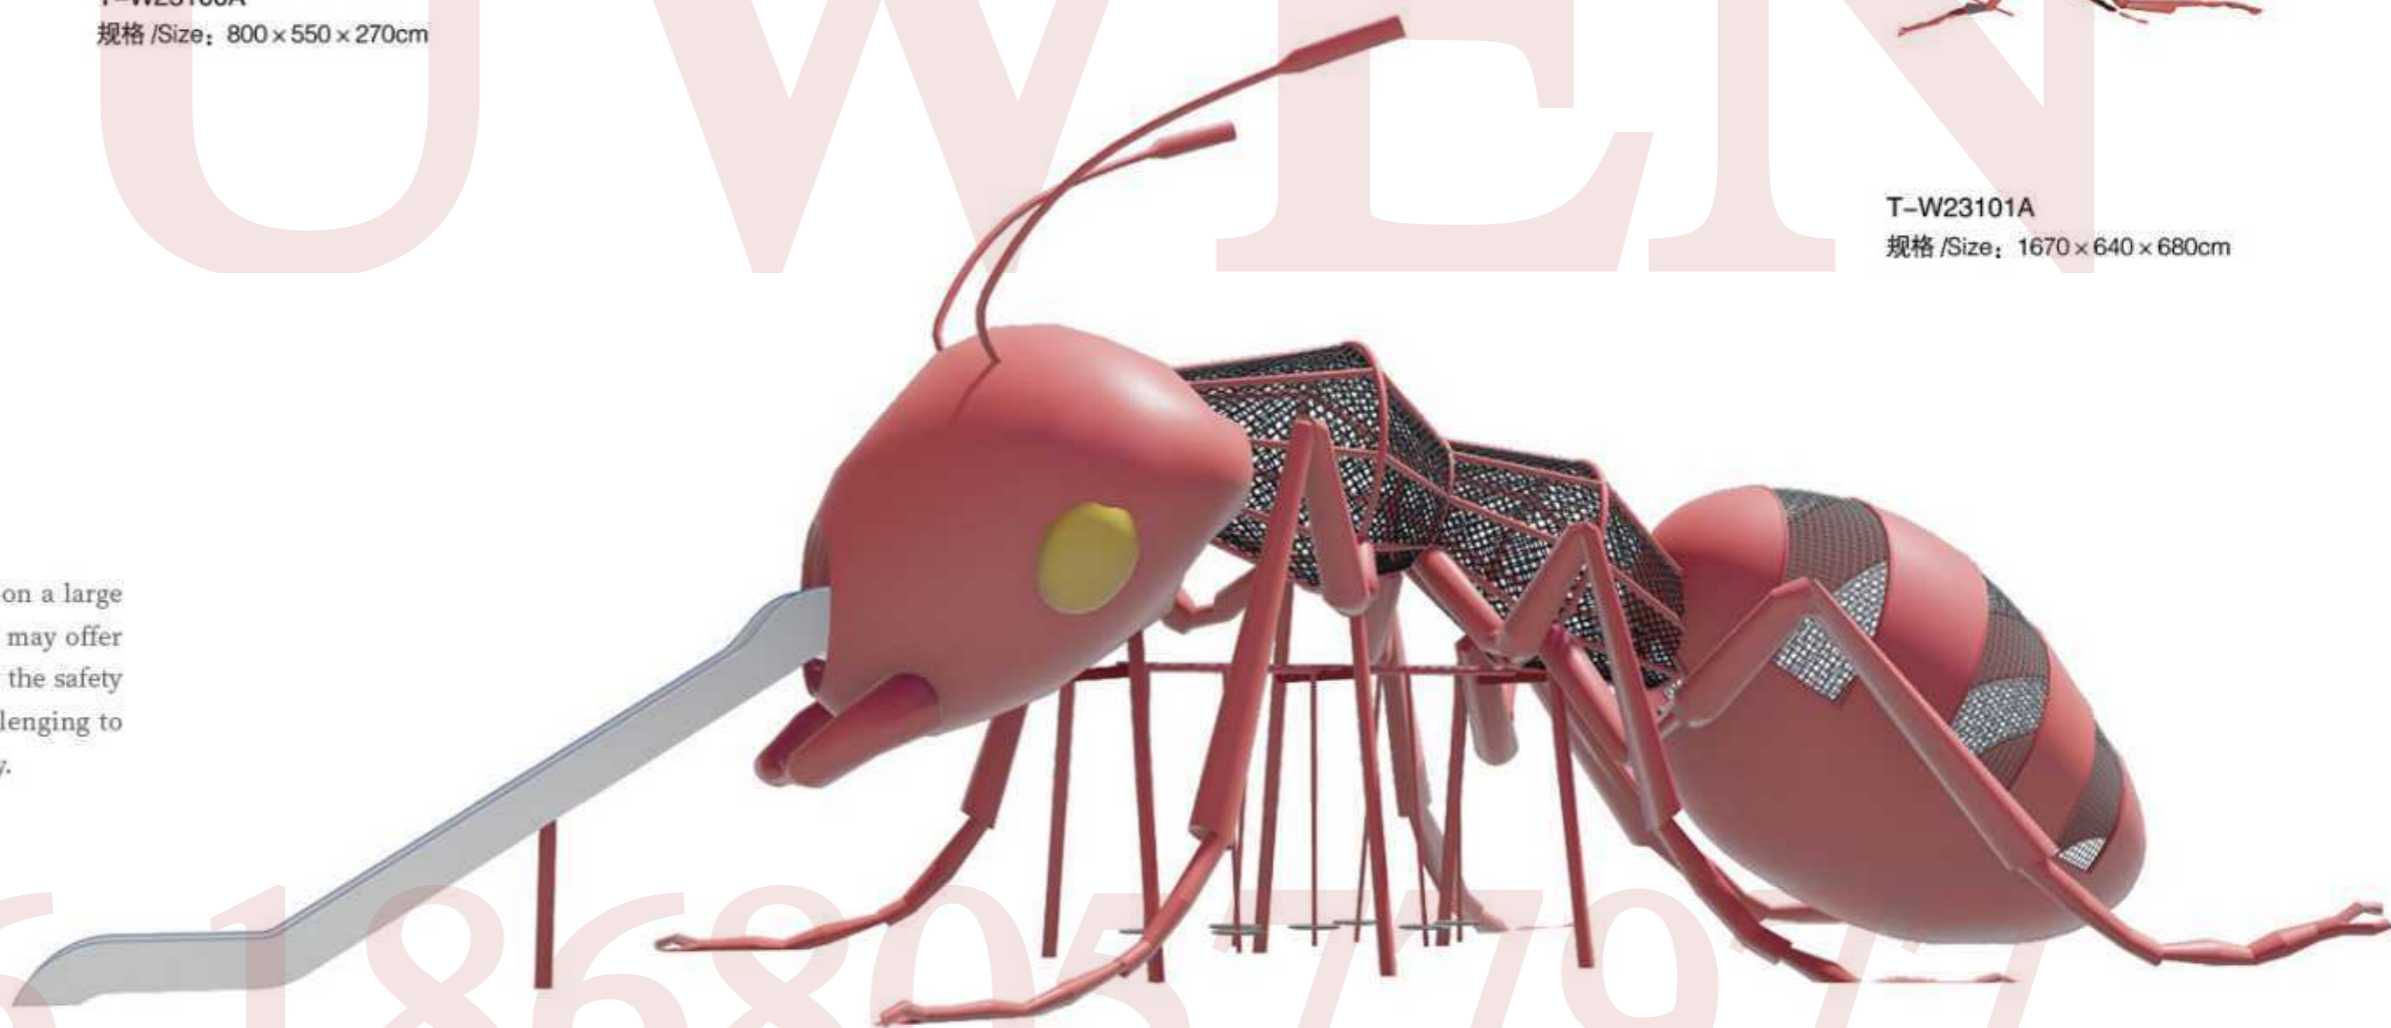

T-W23098B

T-W23099B
规格 /Size: 580 × 400 × 630cm

T-W23100A
规格 /Size: 800 × 550 × 270cm

T-W23101A
规格 /Size: 1670 × 640 × 680cm

The designs for every simple playground are all based on a large scientific and technical data support. How many stairs may offer the best warm-up? How to design the rope nets to meet the safety requirements as well as keeping it attractive and challenging to kids? Our R&D team takes each details into rigorous study.