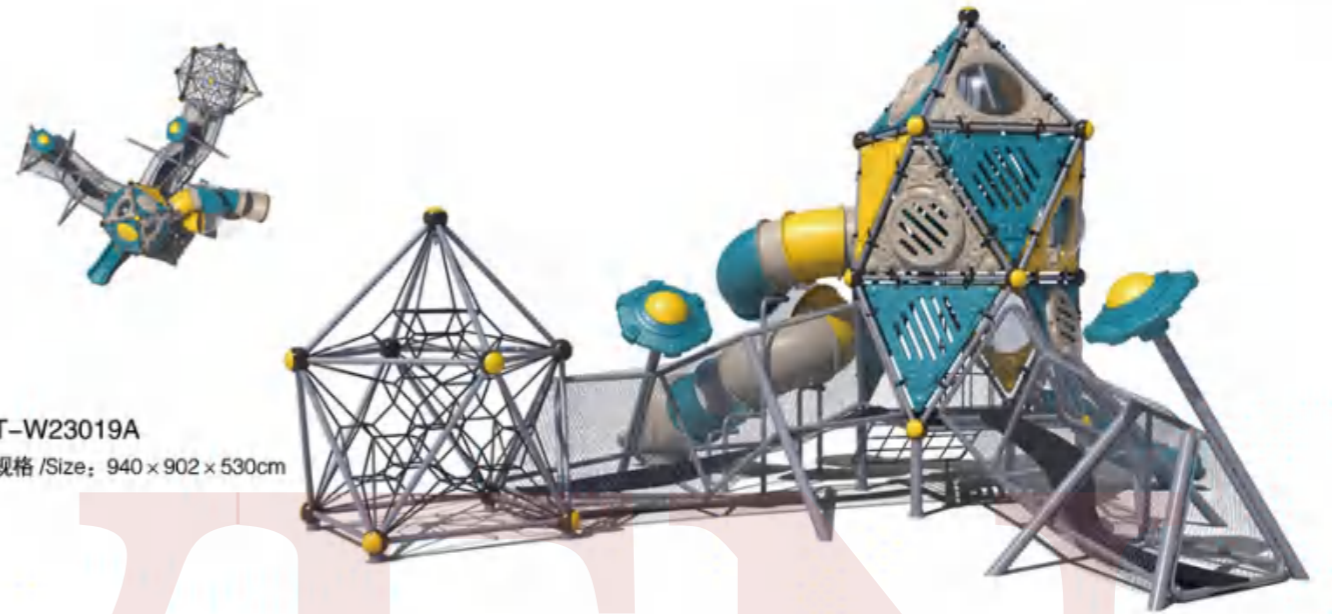

T-W23019A
规格/Size: 940 × 902 × 530cm