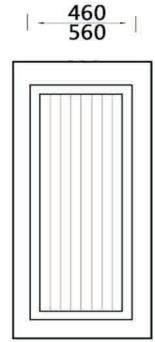

MELAMINE MDF DOOR & DOOR SKIN ||

M-SO

Length:2150mm Width:600-1050mm Standard thickness:2.7mm,3.0mm,4.2mm