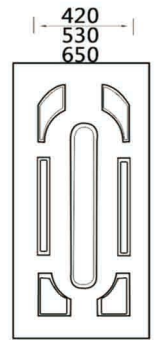

M-SX

Length:2150mm Width:600-1050mm Standard thickness:2.7mm,3.0mm,4.2mm

MELAMINE MDF DOOR & DOOR SKIN ||

M-SY
(MG-SY)

M-SZ

MG-SL-3

MG-SC-P

M-SD
(MG-SD)

M-AC

Length:2150mm Width:600-1050mm Standard thickness:2.7mm,3.0mm,4.2mm

Honeycomb Paper

Hollow Particle Board

Solid Wood

Fireproof Material

TYM-01

TYM-02