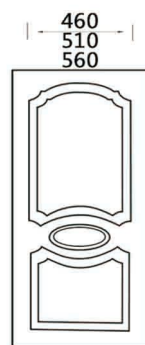

Length:2150mm Width:600-1050mm Standard thickness:2.7mm,3.0mm,4.2mm