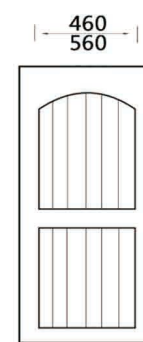

SJ

Length:2150mm Width:600-1050mm Standard thickness:2.7mm,3.0mm,4.2mm

SJ-1

SK

SL

SM

ST

SV