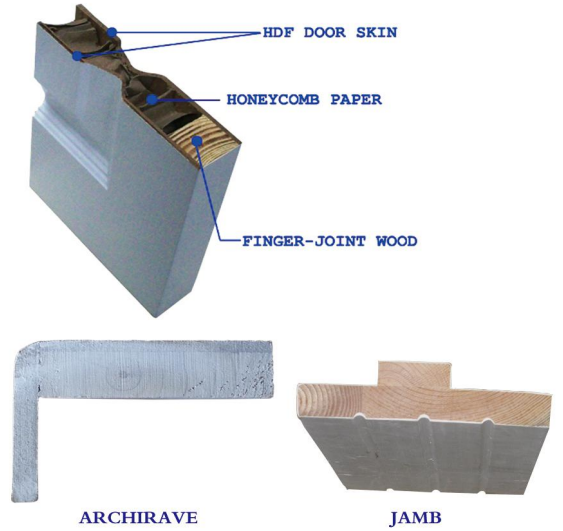

Mobile: +86-18680577977

WeChat/Whats app: +86-18680577977

+86-18680577977

TYPE CG

TYPE HG

TYPE DG

DOOR JAMB: 18mm+12mm SOLID WOOD
DOOR ARCHITRAVE: 15MM MDF

YC-015

TYPE ALG

TYPE BG

TYPE CG

TYPE DG

TYPE EG

TYPE FG

TYPE HG

TYPE LG