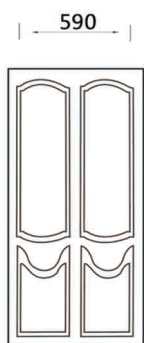

SB

Length:2150mm Width:600-1050mm Standard thickness:2.7mm,3.0mm,4.2mm