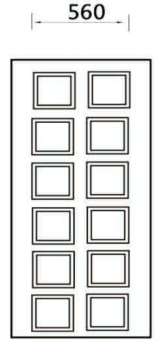

M-SI

M-SJ
(MG-SJ)

M-SJ-1
(MG-SJ-1)

Length:2150mm Width:600-1050mm Standard thickness:2.7mm,3.0mm,4.2mm

MELAMINE MDF DOOR & DOOR SKIN ||

M-SL-2

M-SM
(MG-SM)

M-SN