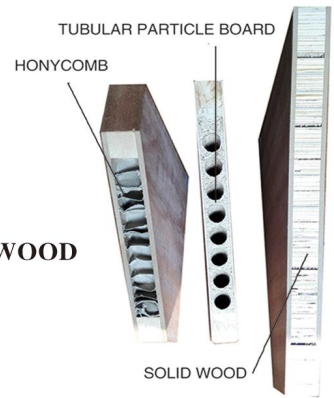

Ash

DOOR STRUCTURE: FOUR EDGE:SOLID WOOD

DOOR SKIN: PLYWOOD OR HDF

FACE: NATURAL VENNER OR PLAIN HDF

INNER : HONYCOMB/TUBULAR PARTICLE BOARD/SOLID WOOD

TEAK

MERANTI

OAK