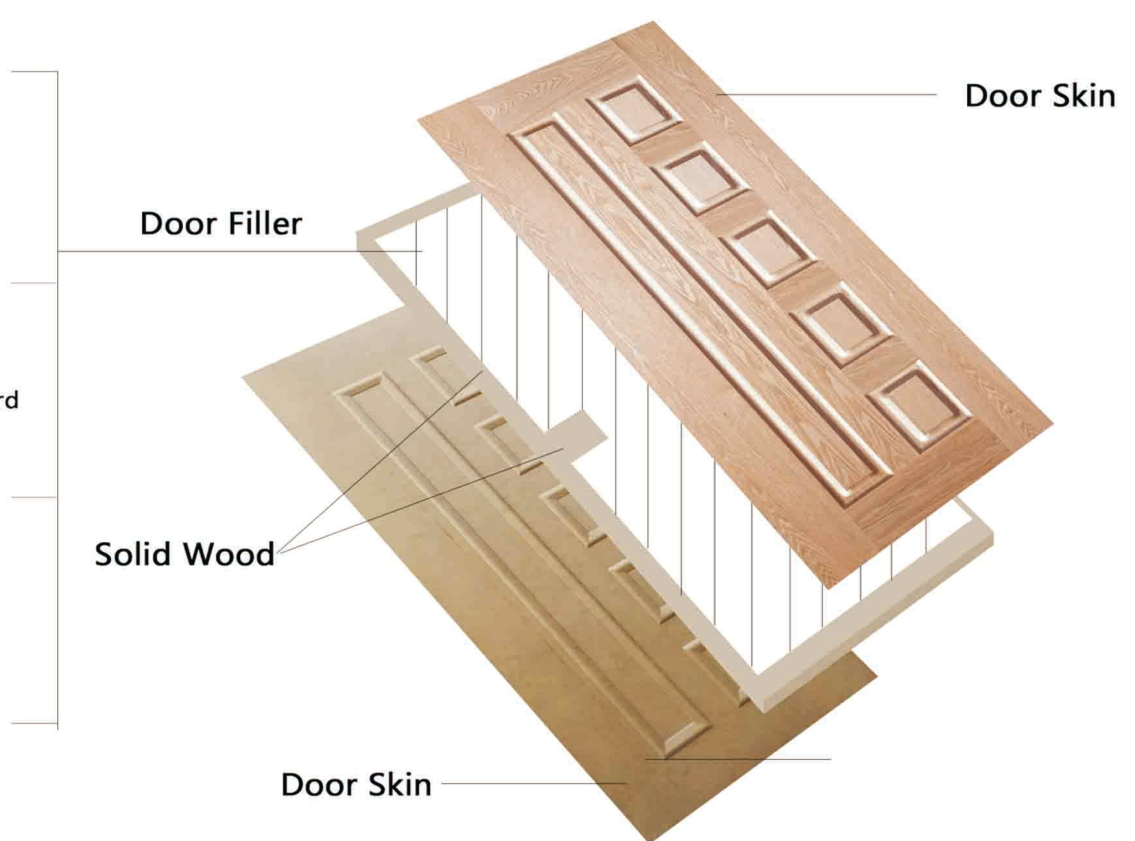

M-AC

Length:2150mm Width:600-1050mm Standard thickness:2.7mm,3.0mm,4.2mm

Honeycomb Paper

Hollow Particle Board

Solid Wood

Fireproof Material

TYM-01

TYM-02