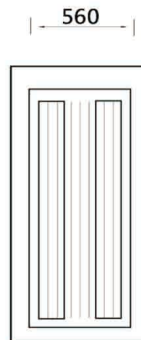

MELAMINE MDF DOOR & DOOR SKIN ||

M-SQ
(MG-SQ)

Length:2150mm Width:600-1050mm Standard thickness:2.7mm,3.0mm,4.2mm