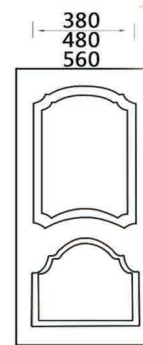

SJ

Length:2150mm Width:600-1050mm Standard thickness:2.7mm,3.0mm,4.2mm

SJ-1

SK

SL

SM

ST

SV