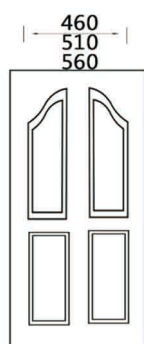

SC-2

Length:2150mm Width:600-1050mm Standard thickness:2.7mm,3.0mm,4.2mm