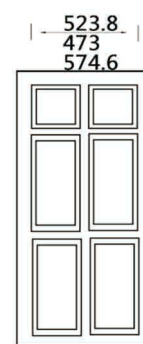

SC-1

SC-2

SC-3

SE

SF

SG

SH

SI

SJ

Length:2150mm Width:600-1050mm Standard thickness:2.7mm,3.0mm,4.2mm

SJ-1

SK

SL

SM

ST

SV