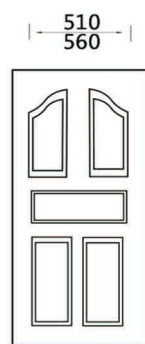

SC-3

Length:2150mm Width:600-1050mm Standard thickness:2.7mm,3.0mm,4.2mm