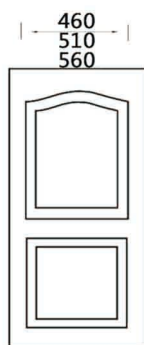

Length:2150mm Width:600-1050mm Standard thickness:2.7mm,3.0mm,4.2mm