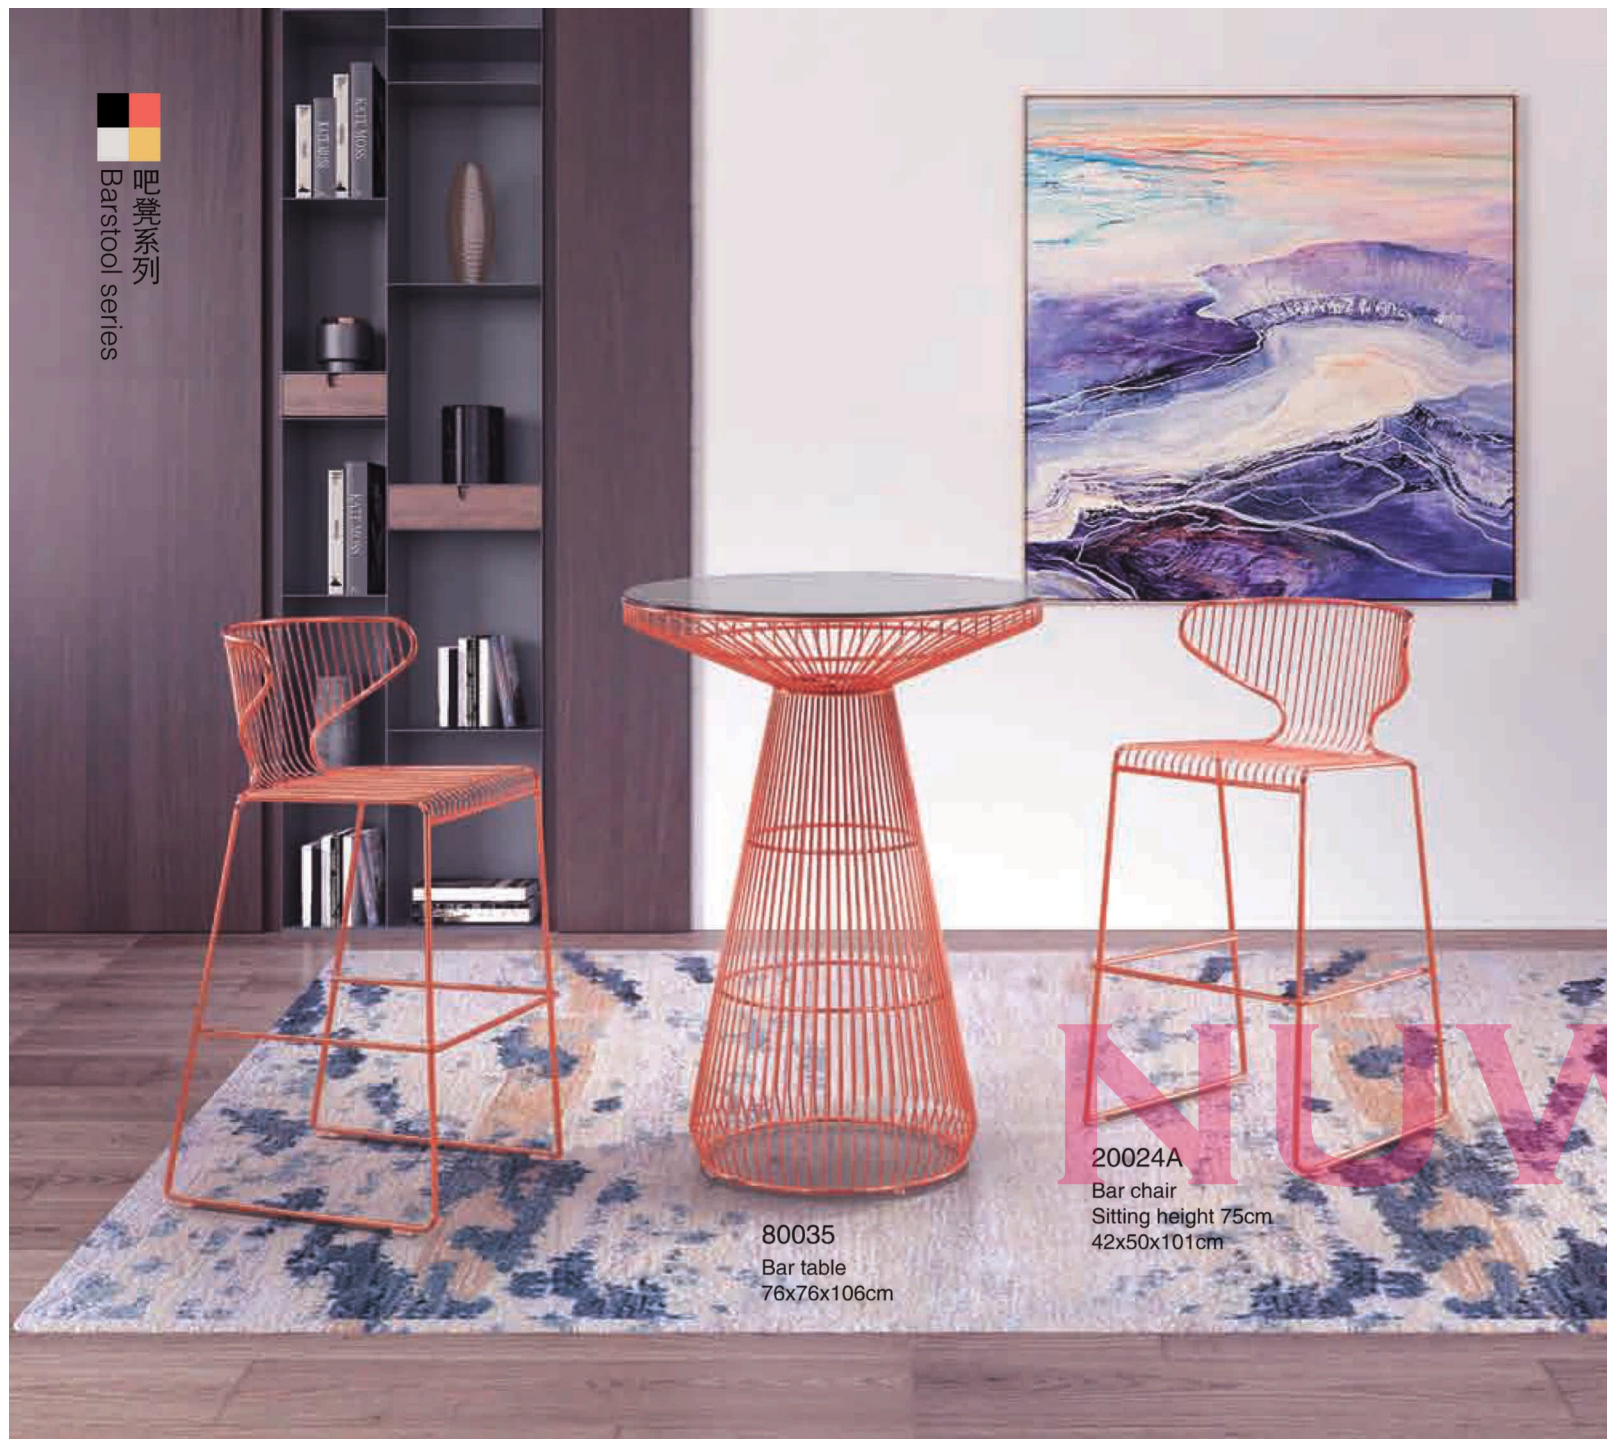

YQ-30027  
Diamond chair  
Sitting height 46cm  
56x54x96cm

30030  
Diamond chair  
Sitting height 45cm  
50x55x77.5cm

30033  
Leisure chair  
Sitting height 40cm  
71x53x73.5cm

30041  
Coffea oval adj chair  
Sitting height 46cm  
70x61.5x76cm

30042  
Coffea oval adj chair  
Sitting height 40cm  
70x61.5x76cm

30023  
Coffea oval adj chair  
Sitting height 38cm  
93x68x102cm

80035  
Bar table  
76x76x106cm

20024A  
Bar chair  
Sitting height 75cm  
42x50x101cm