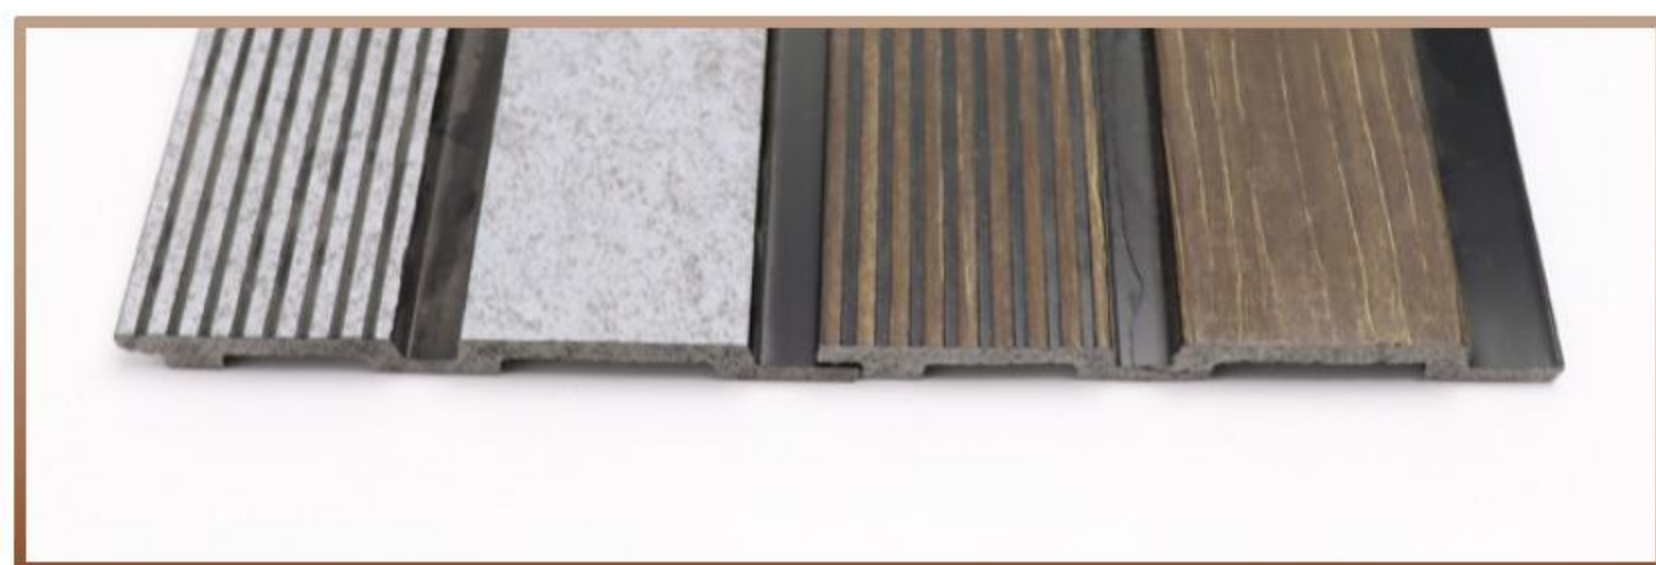

PS Wall Panel

UV1212-01

PS Wall Panel

NUWEN

+86-18680577977