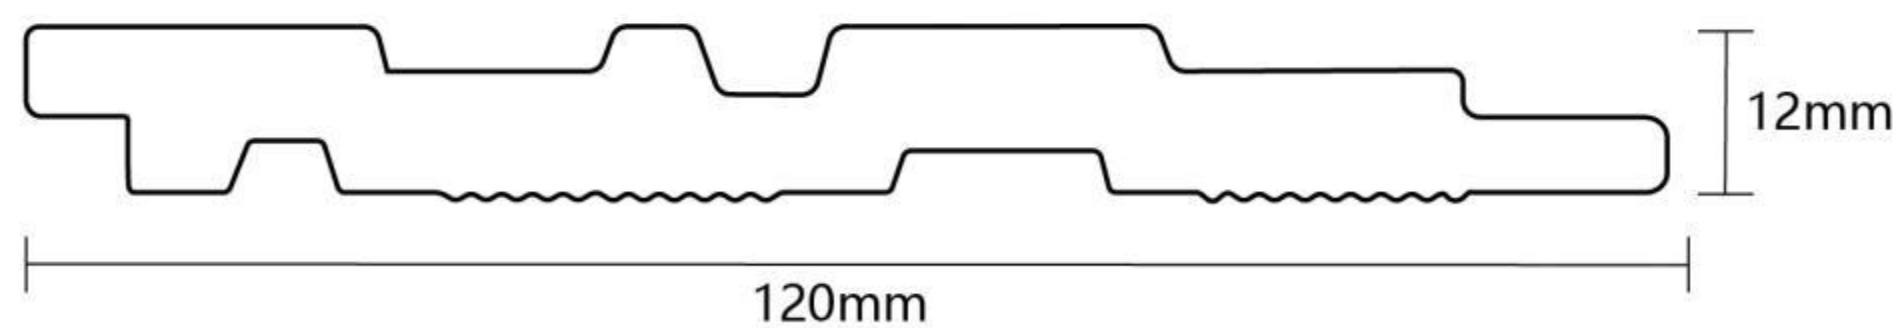

PS Wall Panel

UV1212-04

PS Wall Panel

+86-18680577977