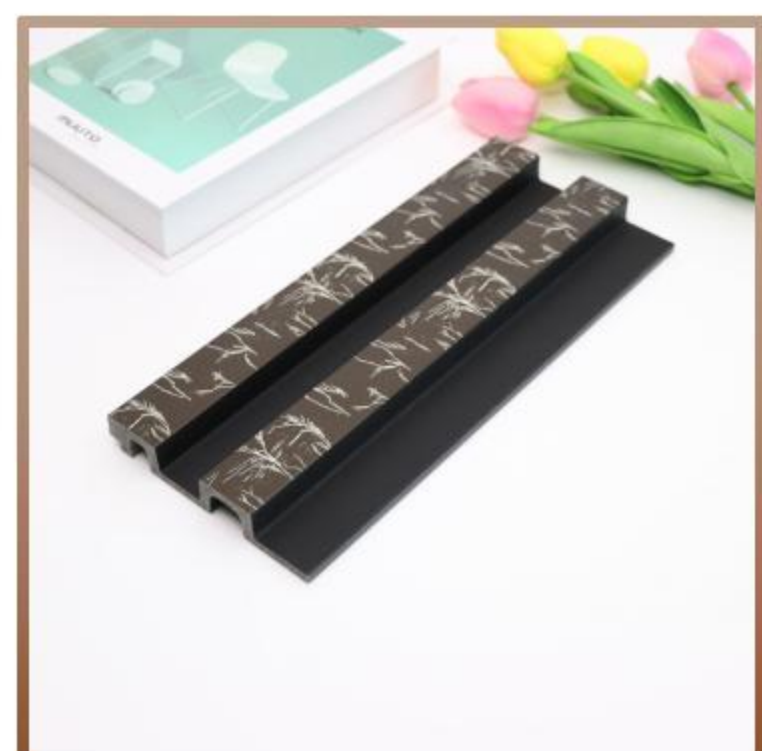

PS Wall Panel

UV1212-04

PS Wall Panel

+86-18680577977