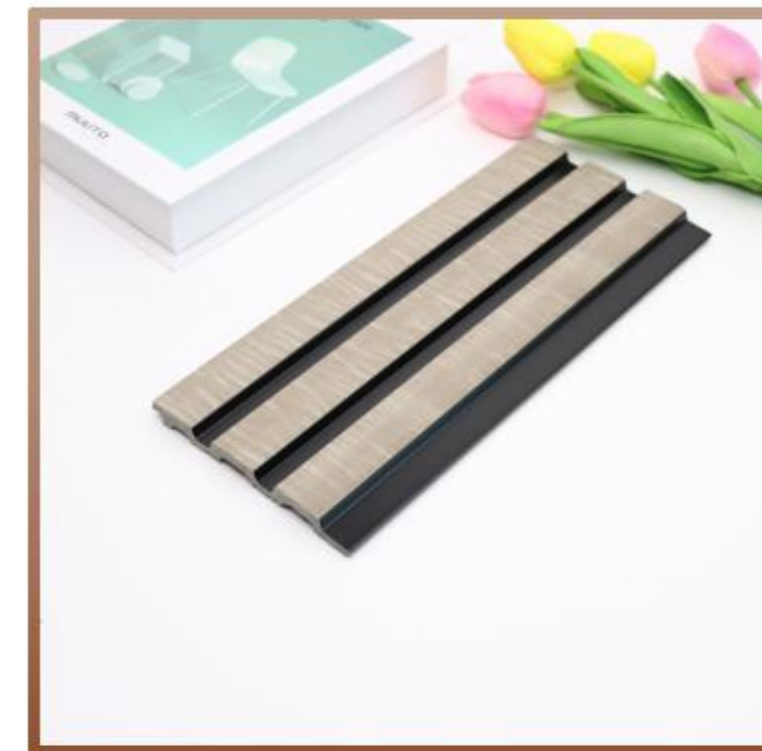

PS Wall Panel

PS Wall Panel

UV1212-06

+86-18680577977