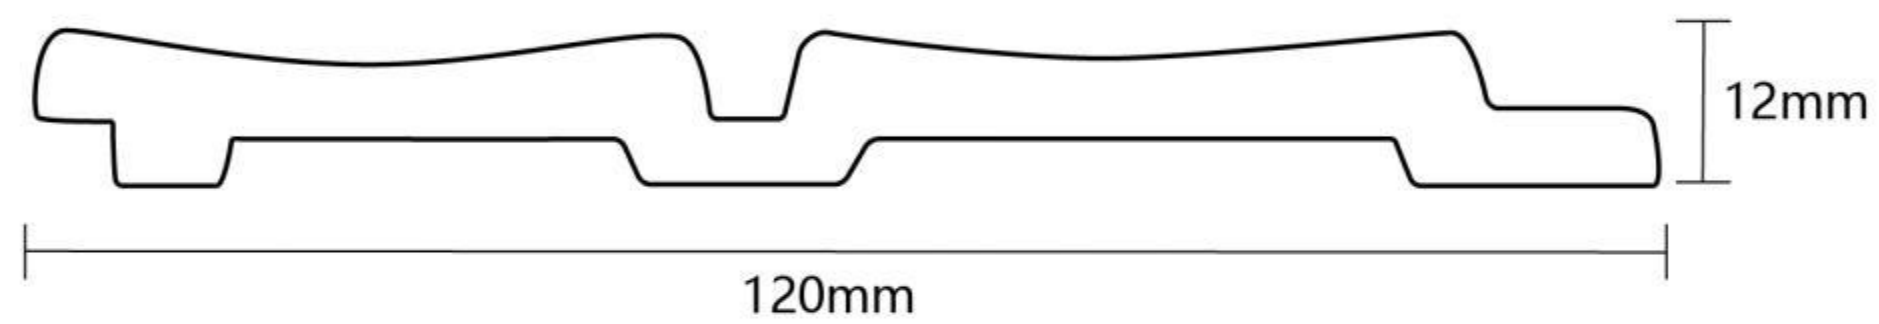

PS Wall Panel

UV1212-02

PS Wall Panel

+86-18680577977