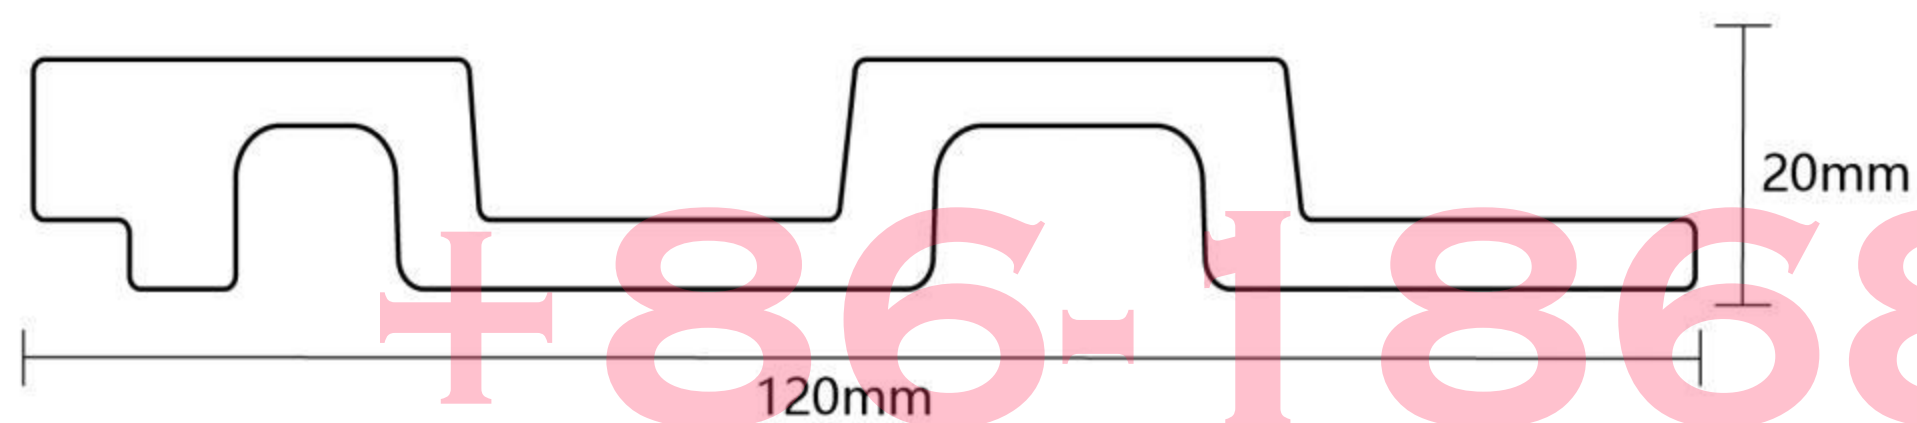

UV1212-05

UV1212-11