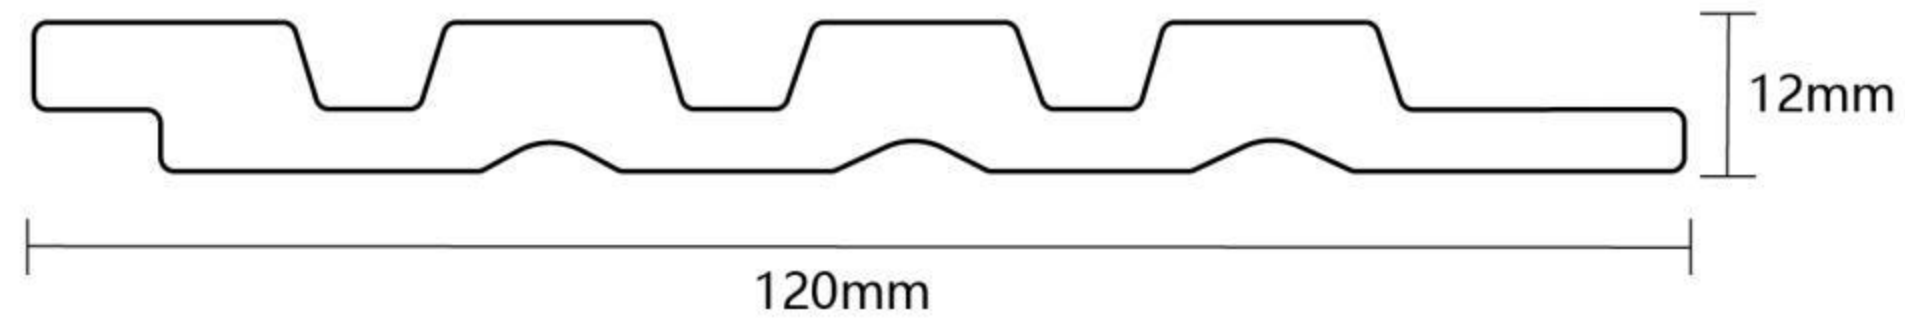

PS Wall Panel

UV1212-11

UV1212-13

PS Wall Panel

+86-18680577977