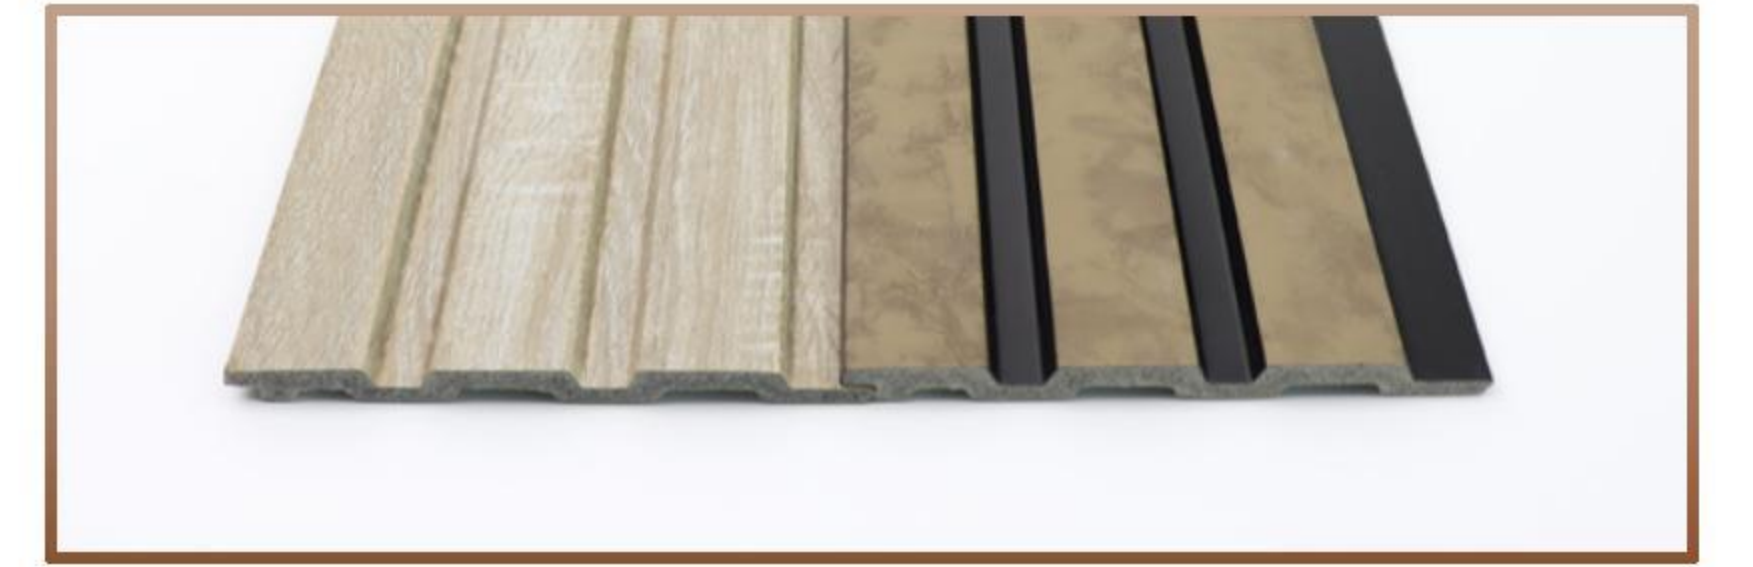

PS Wall Panel

UV1212-06

NUWEN

+86-18680577977

PS Wall Panel

UV1212-07