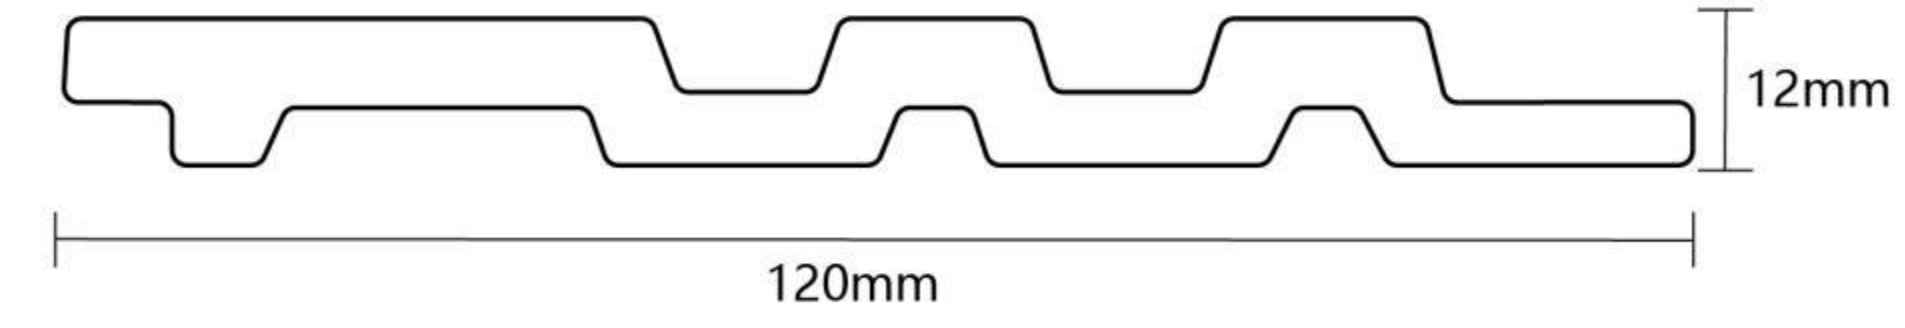

PS Wall Panel

PS Wall Panel

UV1212-09

+86-18680577977