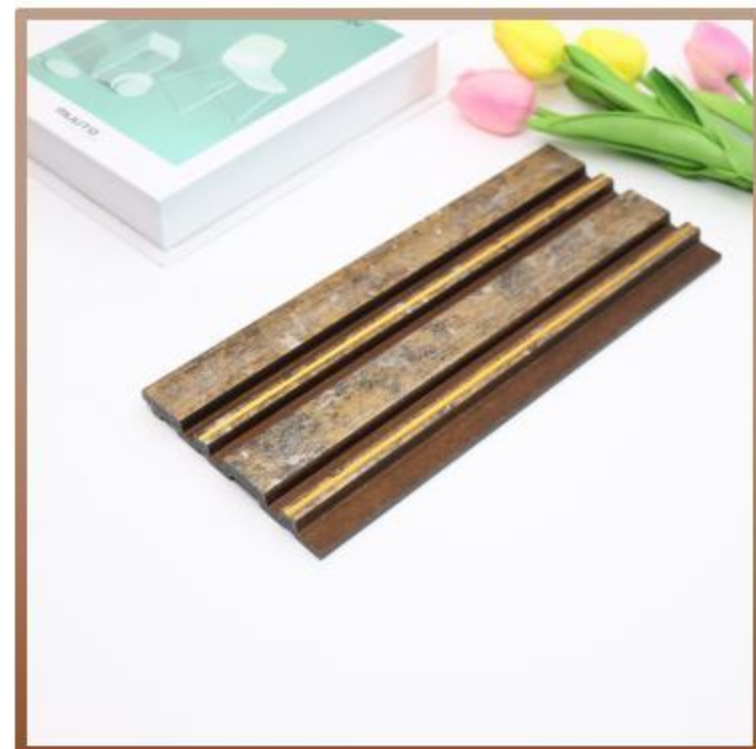

PS Wall Panel

UV1212-13

PS Wall Panel

+86-18680577977