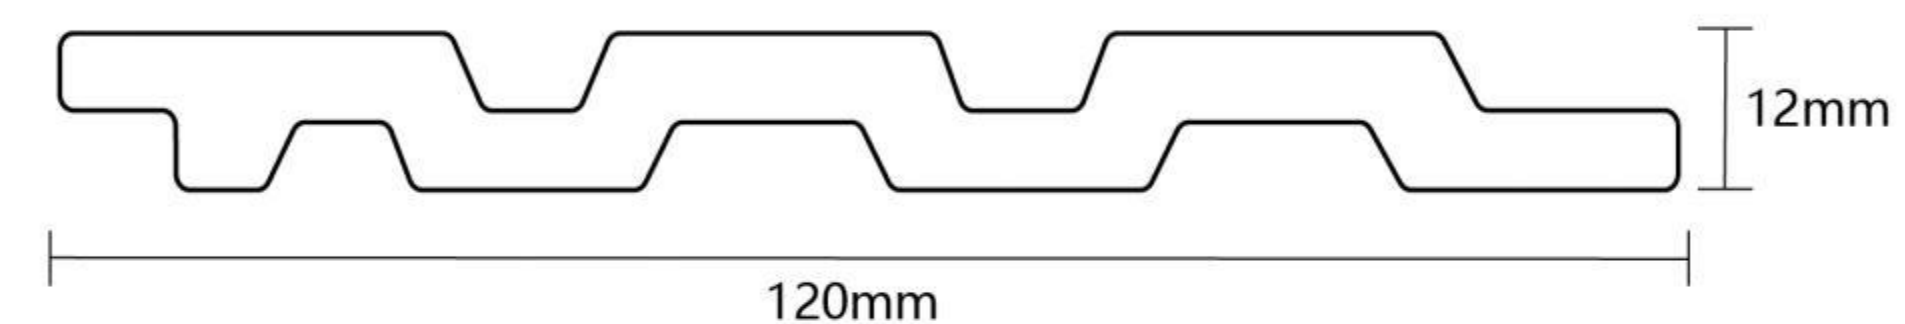

PS Wall Panel

PS Wall Panel

UV1212-07

+86-18680577977