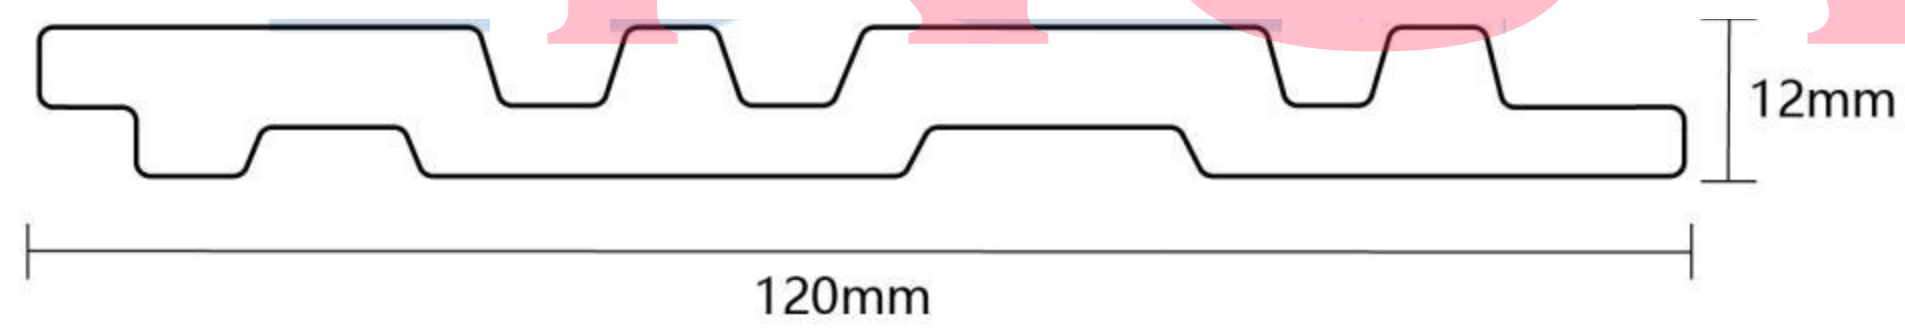

PS Wall Panel

UV1212-13

PS Wall Panel

+86-18680577977