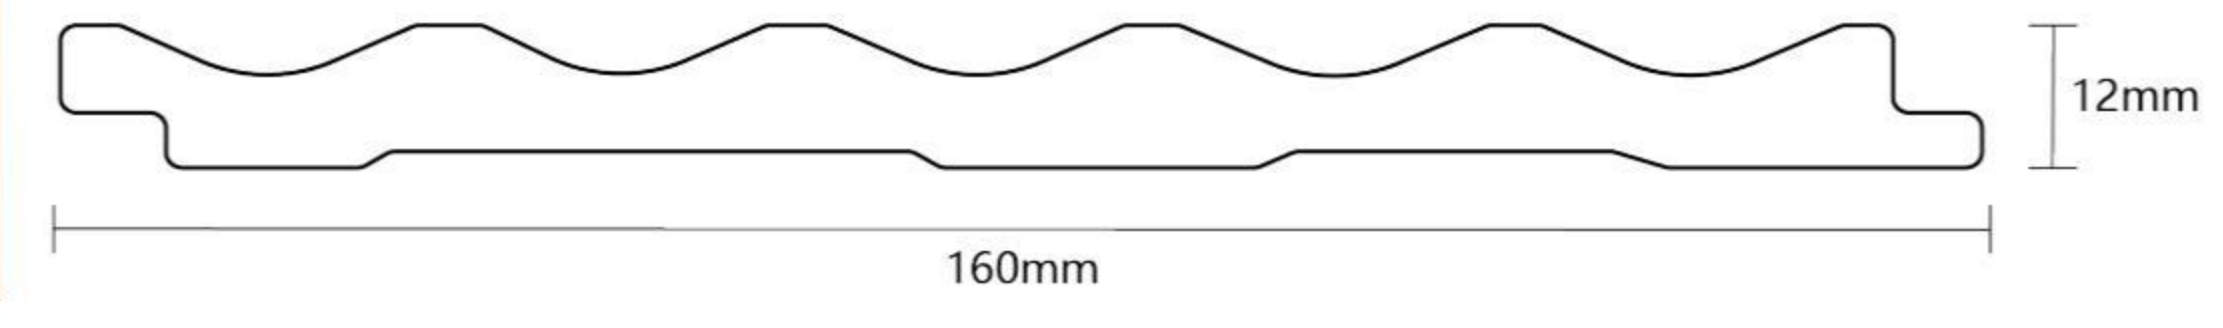

PS Wall Panel

UV1212-13

PS Wall Panel

UV1612-01

+86-18680577977