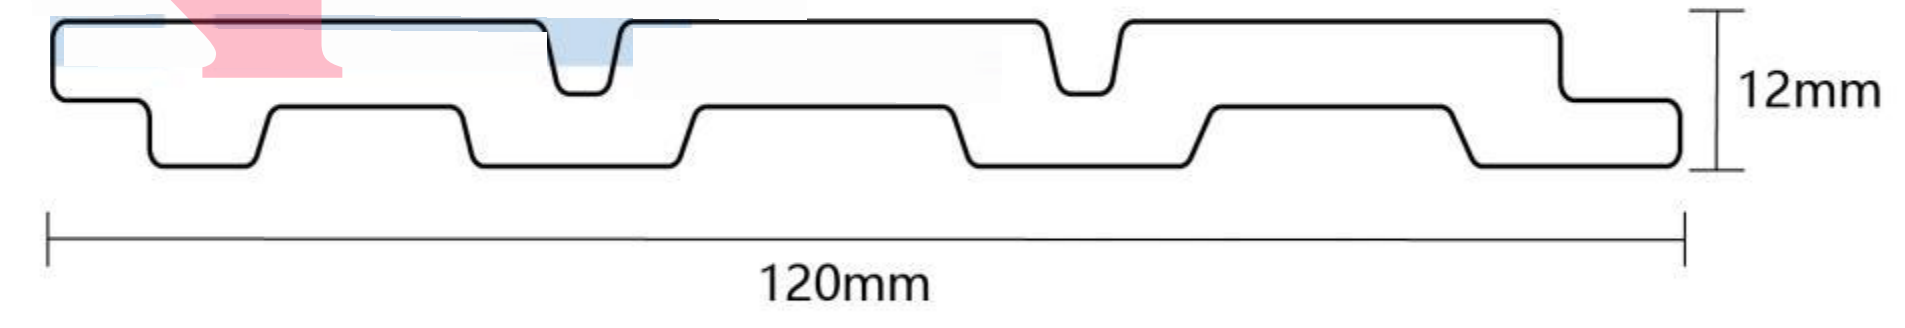

PS Wall Panel

PS Wall Panel

UV1212-08

+86-18680577977