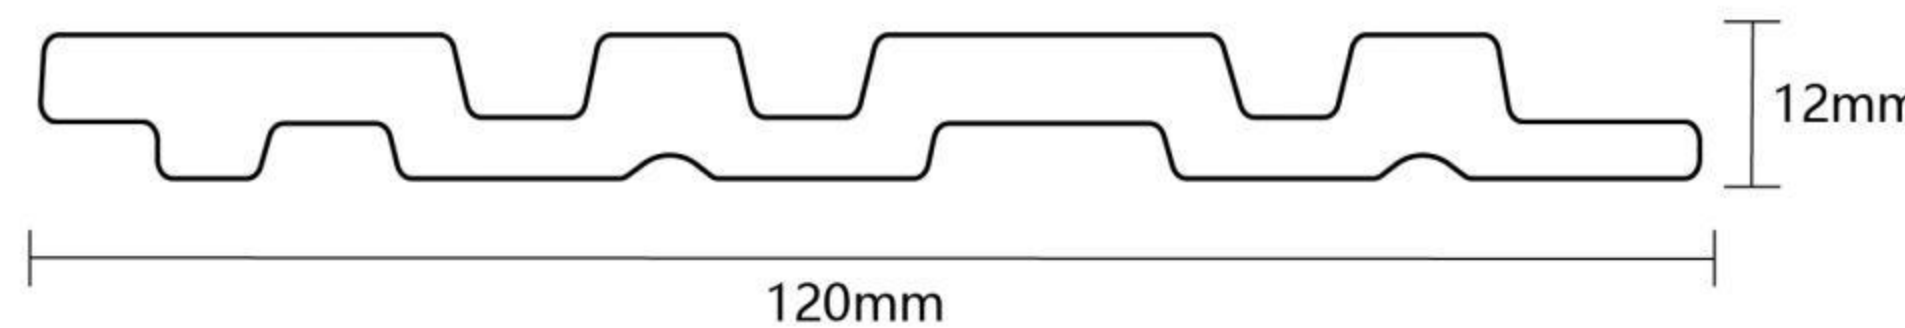

PS Wall Panel

UV1212-13

UV1212-14

PS Wall Panel

+86-18680577977