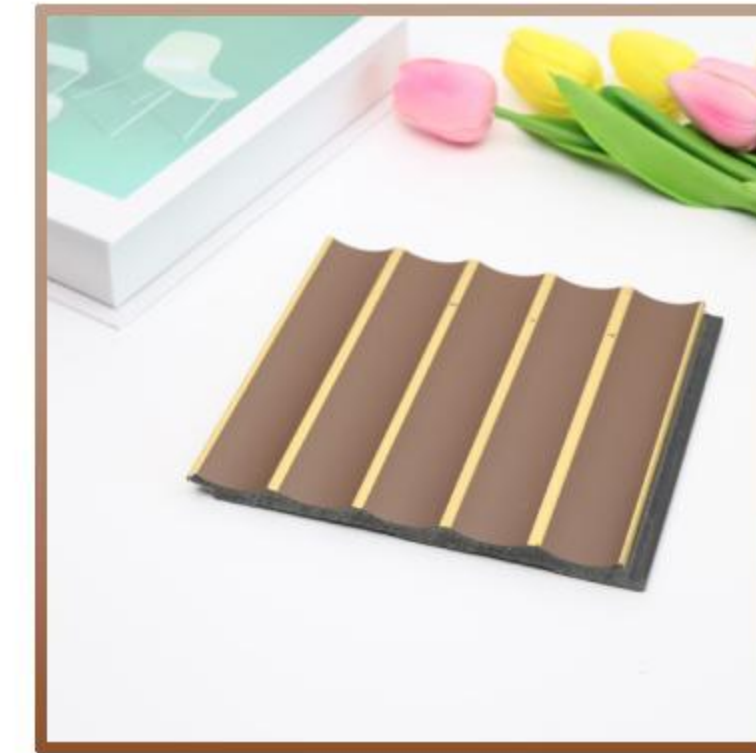

PS Wall Panel