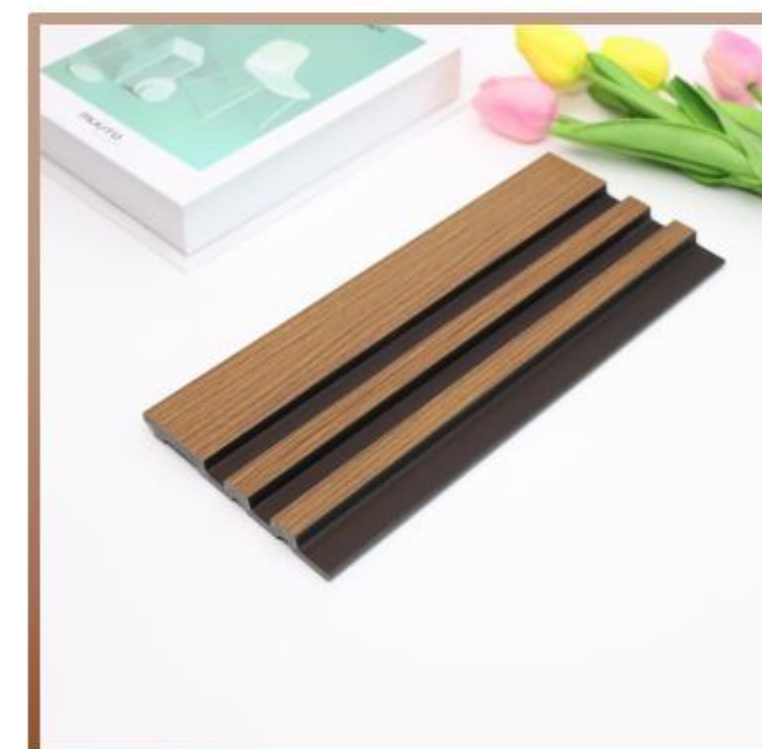

PS Wall Panel

PS Wall Panel

UV1212-08

+86-18680577977