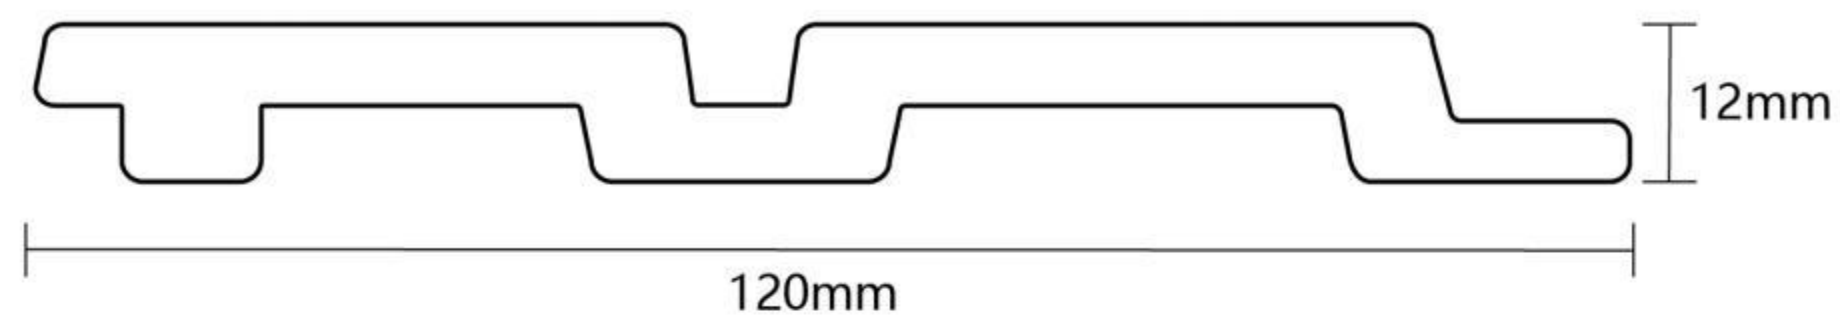

PS Wall Panel

UV1212-01

PS Wall Panel

+86-18680577977