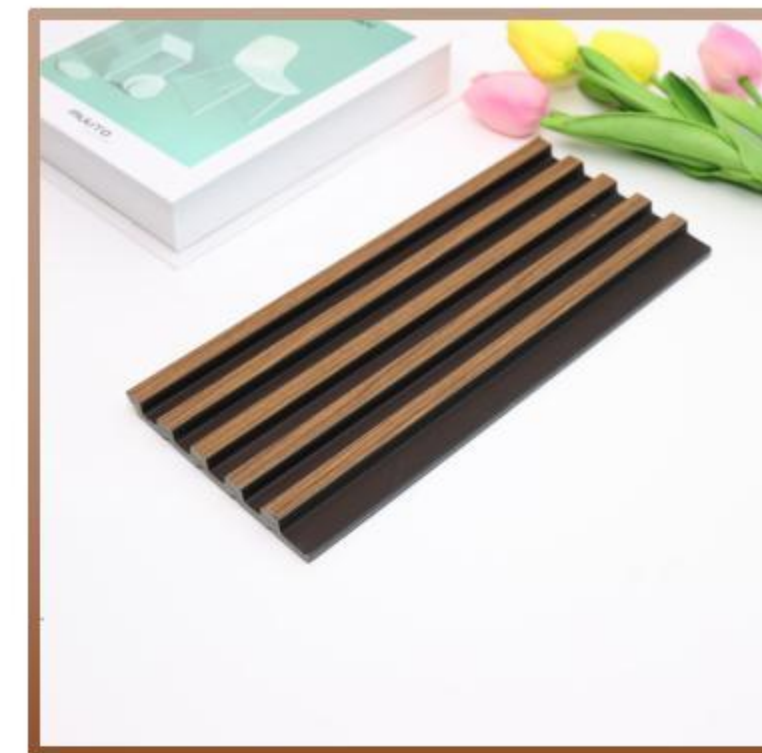

PS Wall Panel