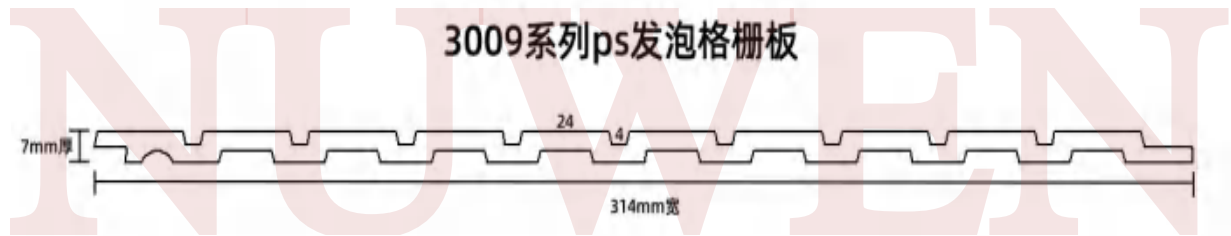

3009-1 314mm×7mm