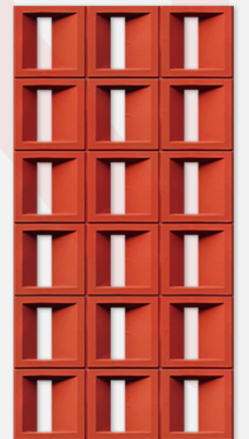

NWX60124-08