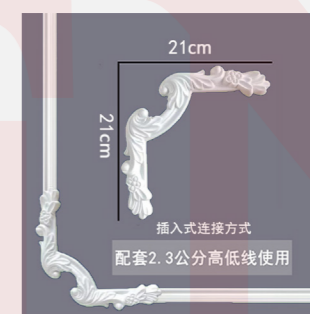

Installation: nail free glue+woodworking nail

Material: polyurethane

Features: lightweight/durable/colorable/moisture-proof

2.3CM

2.3CM

2.3

NW2012G-A 2cm

NW3517G-A 3.5cm