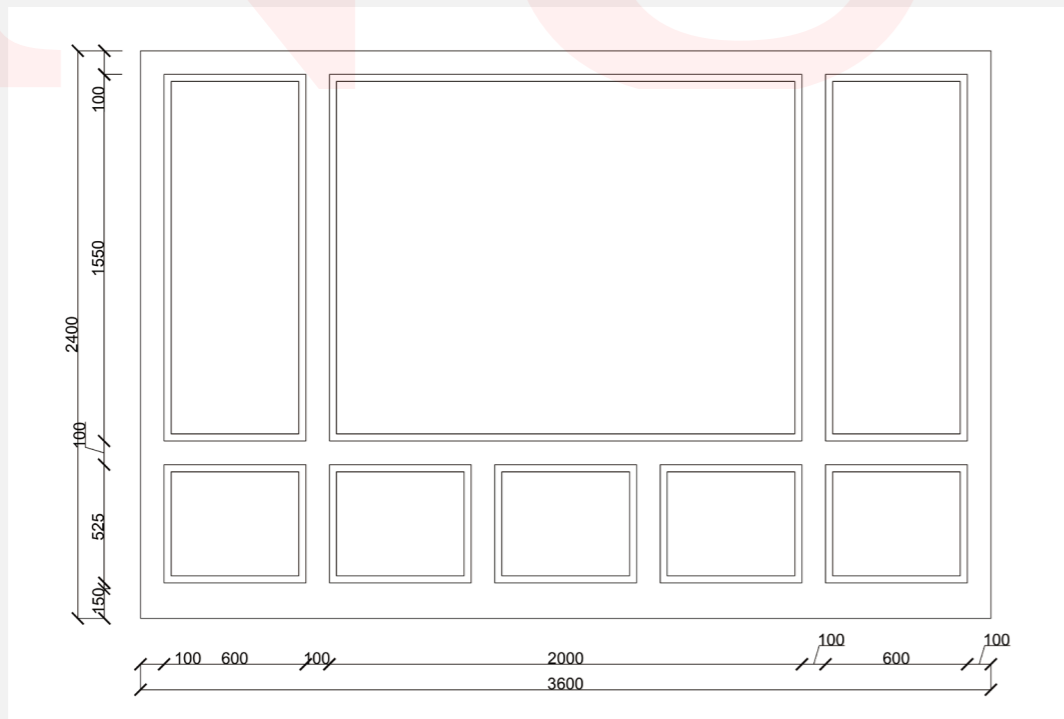

PU mouldings single frame structure Single frame structure