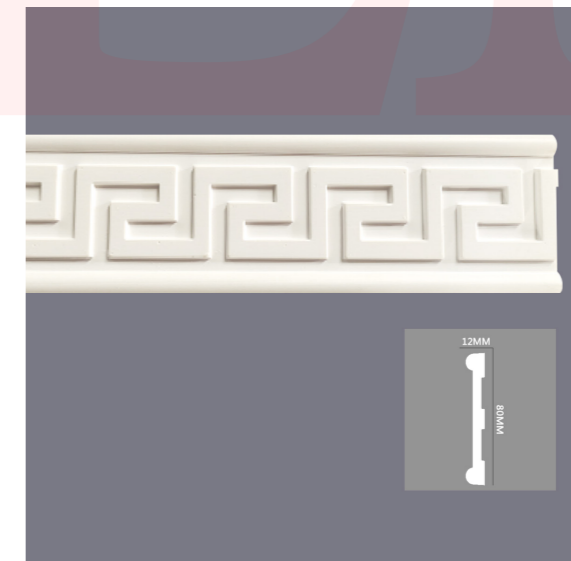

NW8011 PU

+86-18680577977