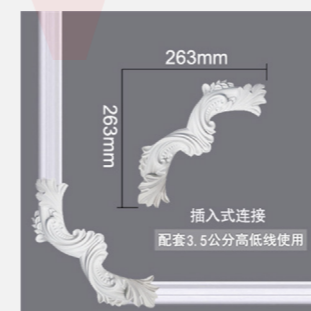

Installation: nail free glue+woodworking nail

Material: polyurethane

Features: lightweight/durable/colorable/moisture-proof

2.3CM

2.3CM

2.3

NW2012G-A 2cm

NW3517G-A 3.5cm