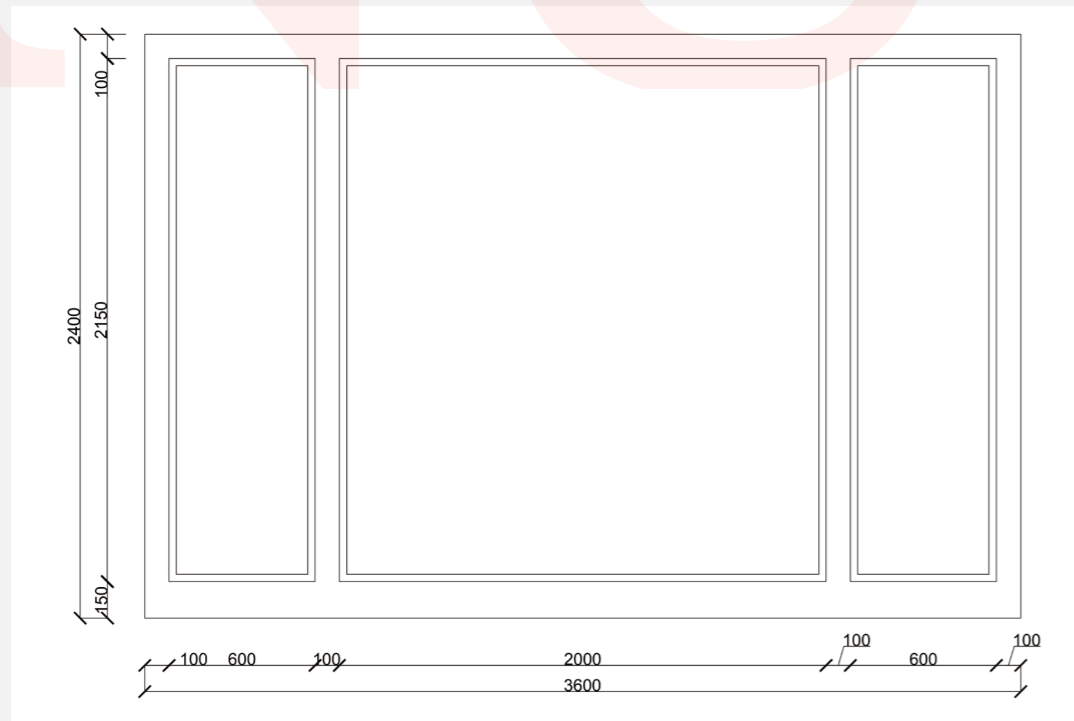

PU mouldings single frame structure Single frame structure

PU mouldings single frame structure Single frame structure