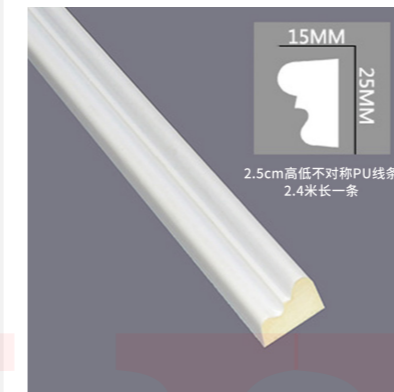

PU moulding series

PU plain moulding

NW2515G-2.5cm