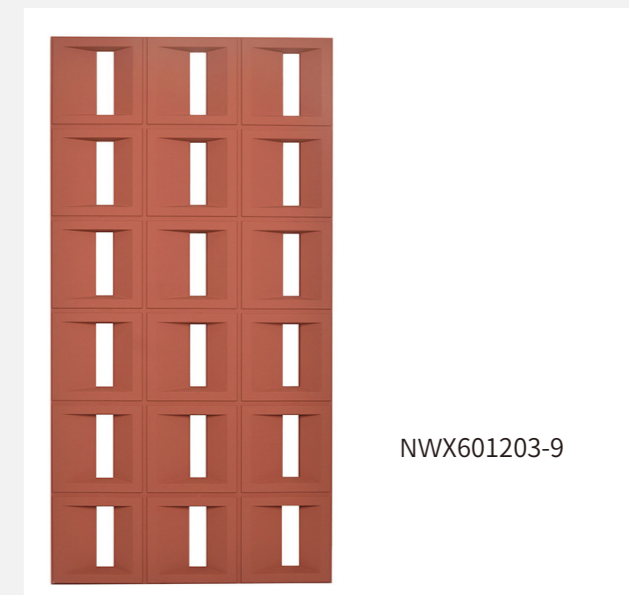

NWX601203-9

+86-18680577977