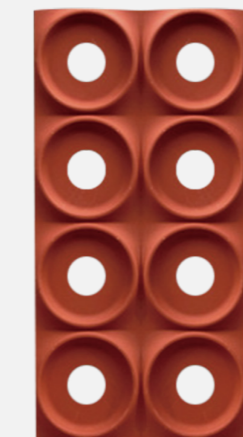

NWD601204-08