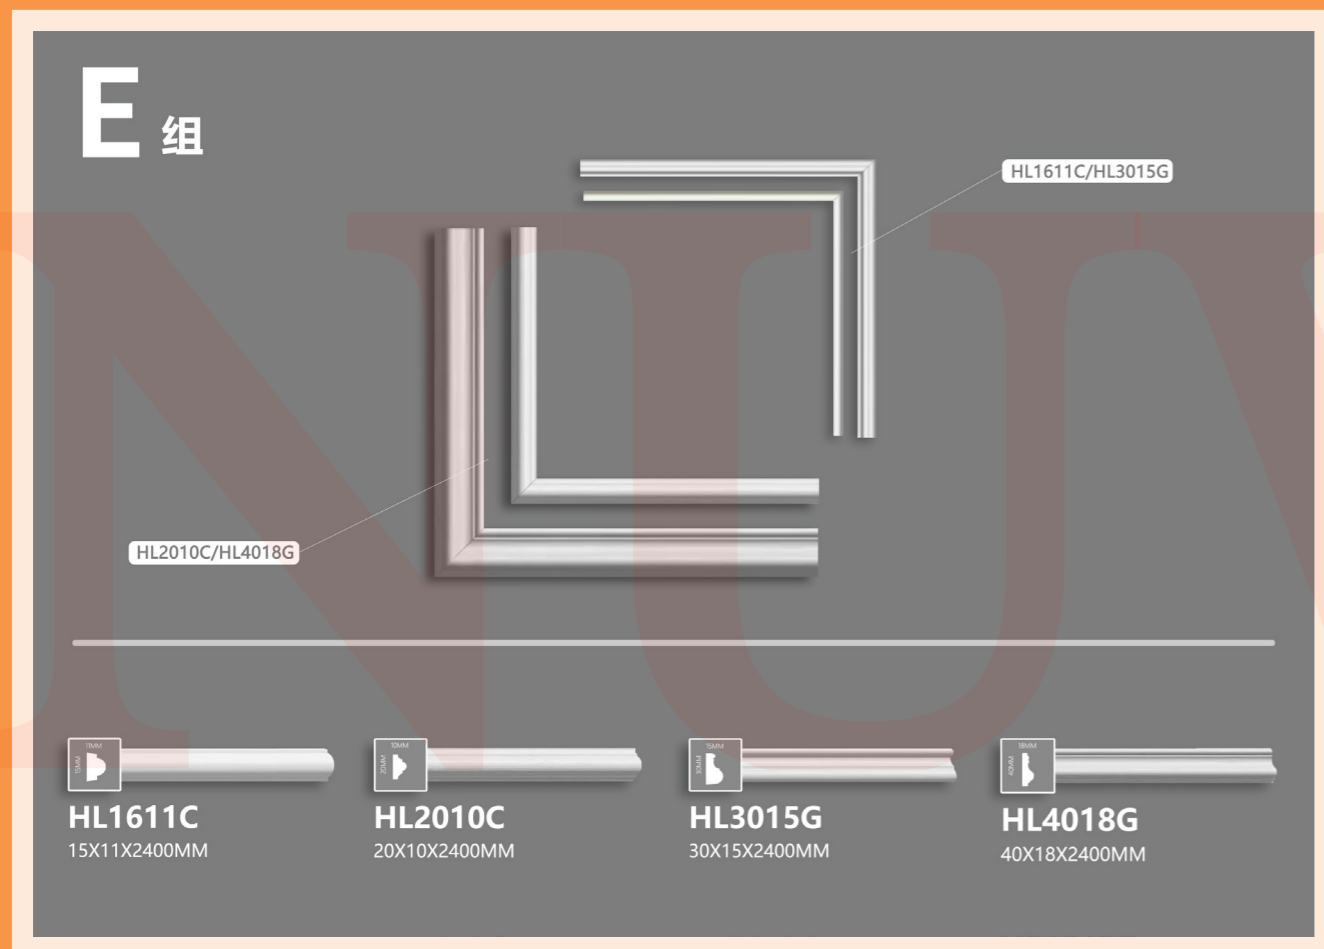

PU moulding series

Combination

PU moulding+corner flower