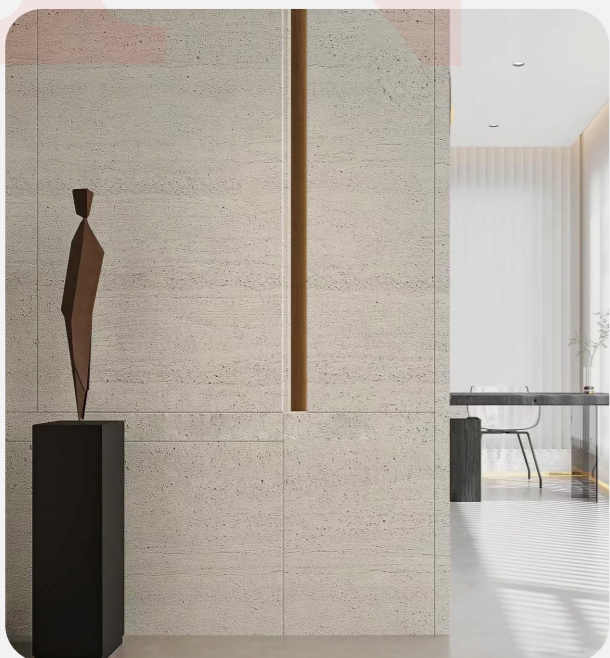

PU Travertine stone

PU Travertine stone

Ultra-thin flexible PU cave stone wall panel

The shape is scattered without losing its natural beauty

NW0101