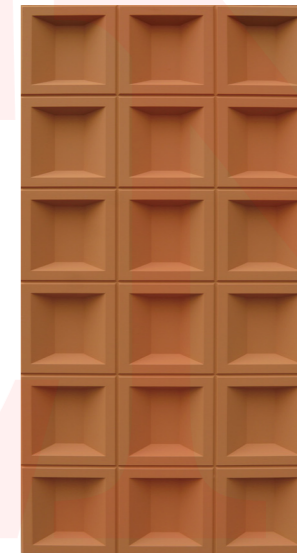

NWK6012-7A