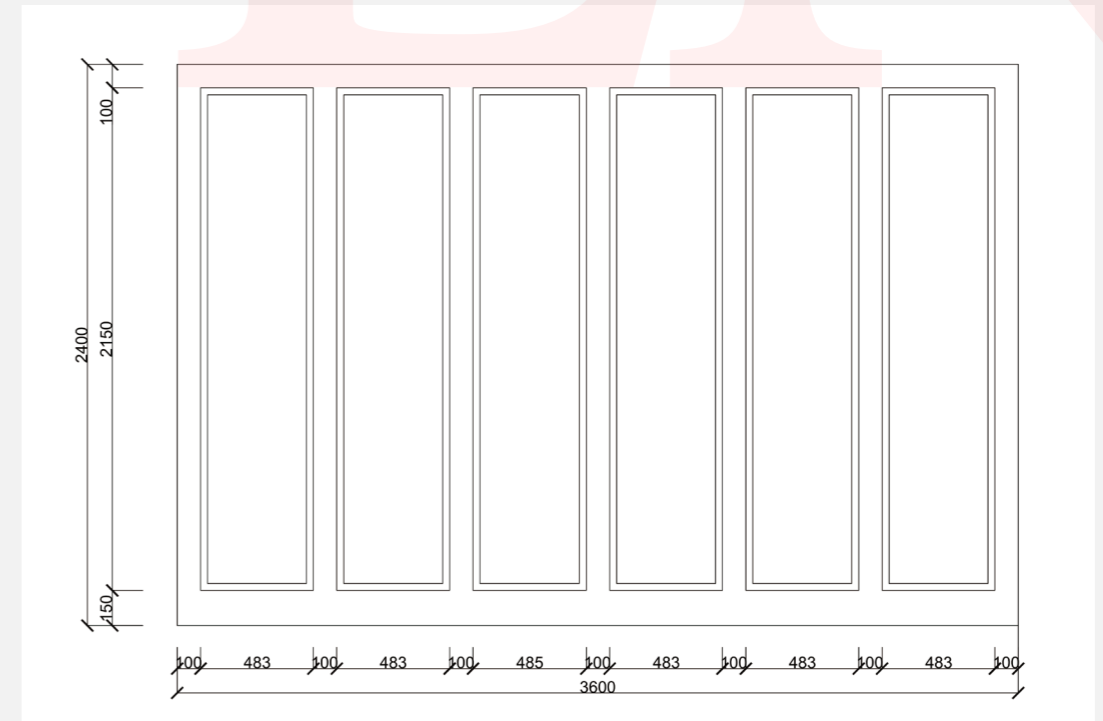

PU mouldings single frame structure Single frame structure

PU mouldings single frame structure Single frame structure