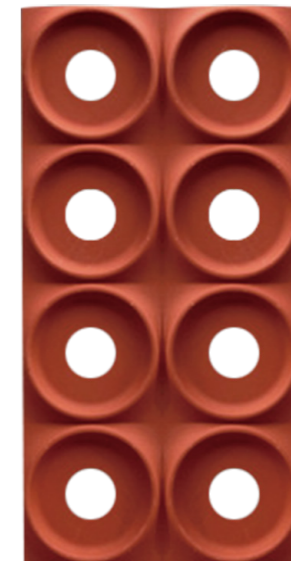

NWD601204-8

+86-18680577977