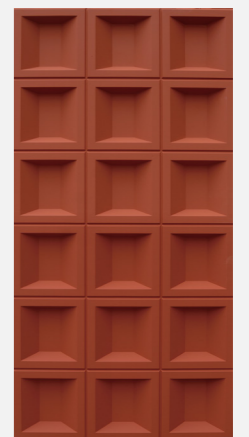

NWS6012-08