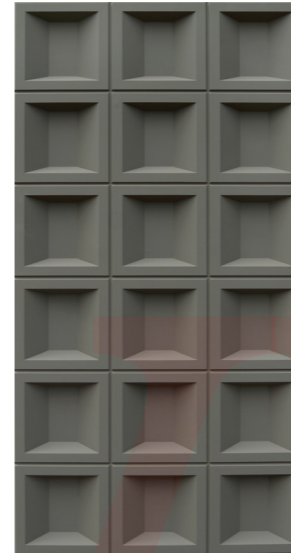

NWK6012-04