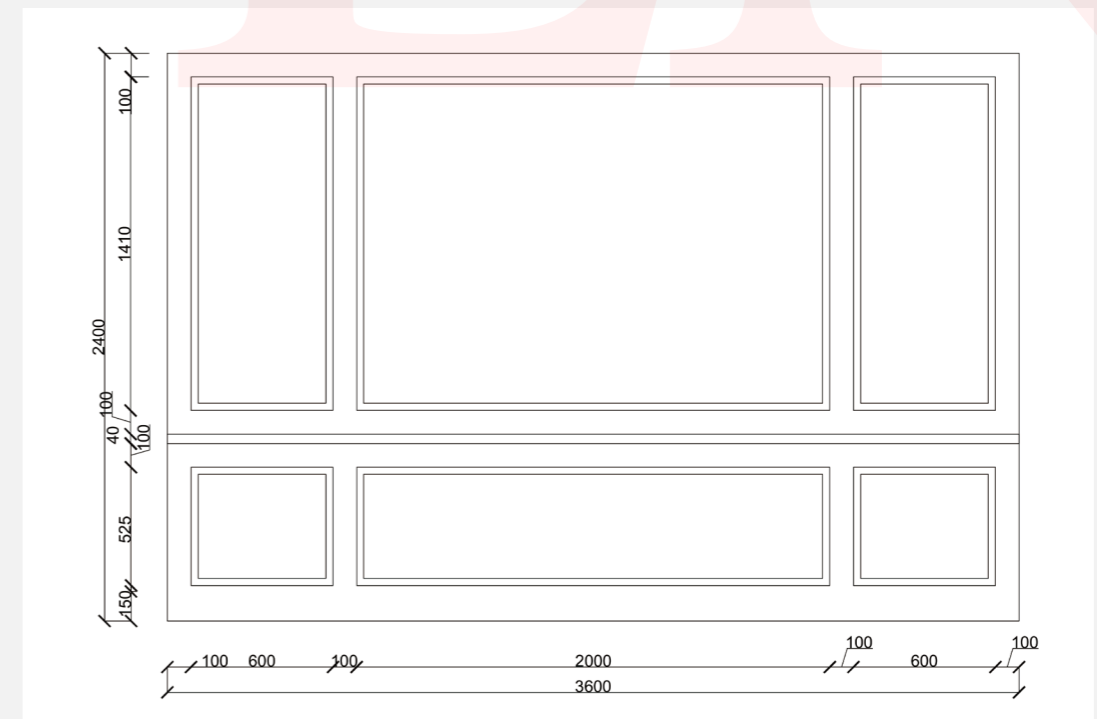

PU mouldings single frame structure Single frame structure