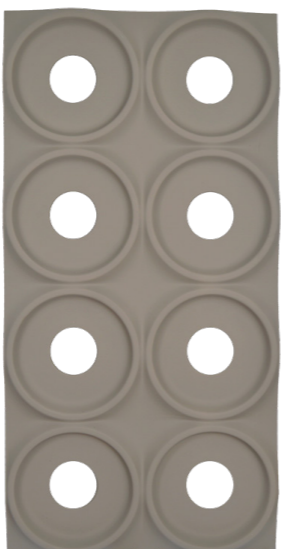

NWD601204-3A