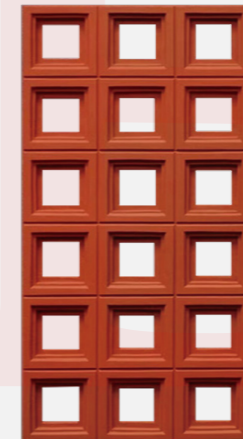

Material: polyurethane

Color: 9 colors available

Application: partition wall/door head/background wall

Thickness: single-sided 30-40/double-sided 60-80MM

Specification: 1200 * 600/600 * 600/400 * 400MM

NWC60120-08