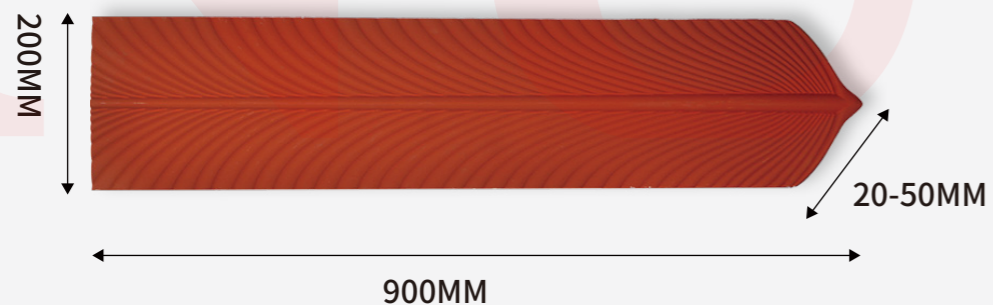

Product name: PU feather stone

Material: polyurethane

Compression resistance: 600 (MPa)

Area: 0.18 m2/piece

Model size: 1200 * 600 * 30MM

Thickness: 20-50MM

Applicable: interior and exterior walls/background walls/partitions/door heads/commerce/hotels, etc