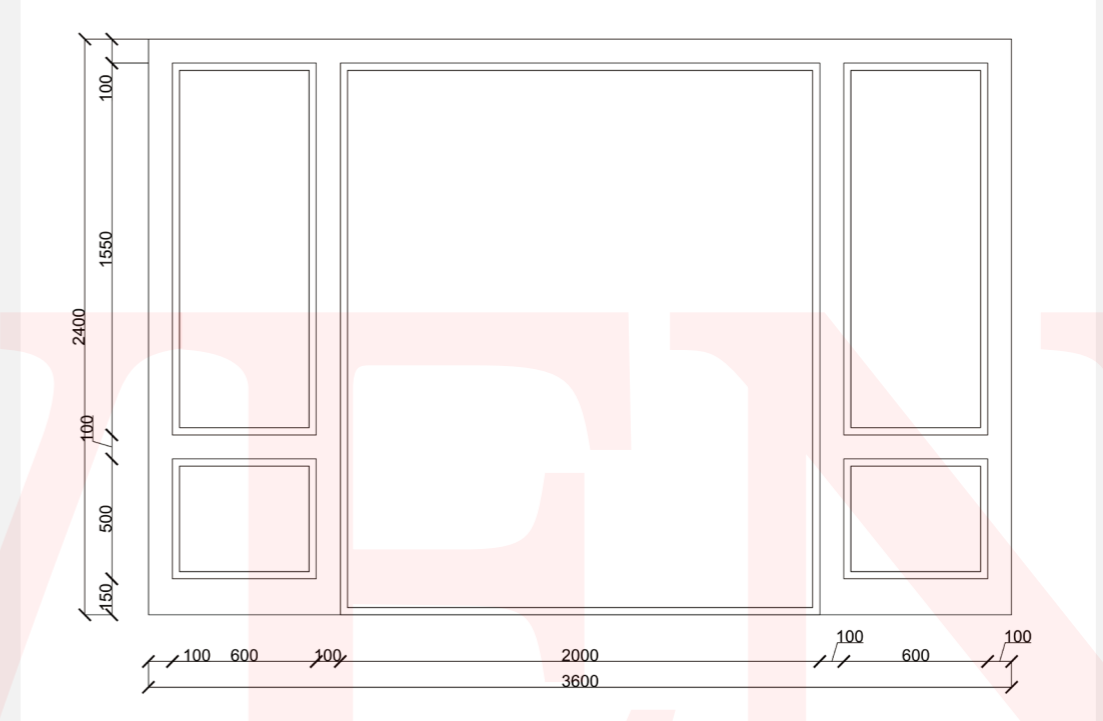

PU mouldings single frame structure Single frame structure