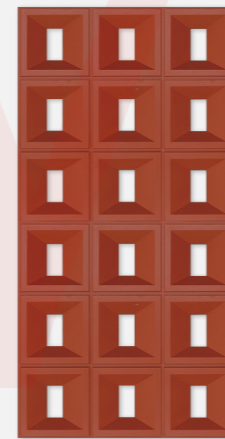

9 blocks PU component / PU hollow component

Product name: PU component

Material: polyurethane

Color: 9 colors available

Application: partition wall/door head/background wall

Thickness: single-sided 30-40/double-sided 60-80MM

Specification: 1200 * 600/600 * 600/400 * 400MM

NWC60120-08