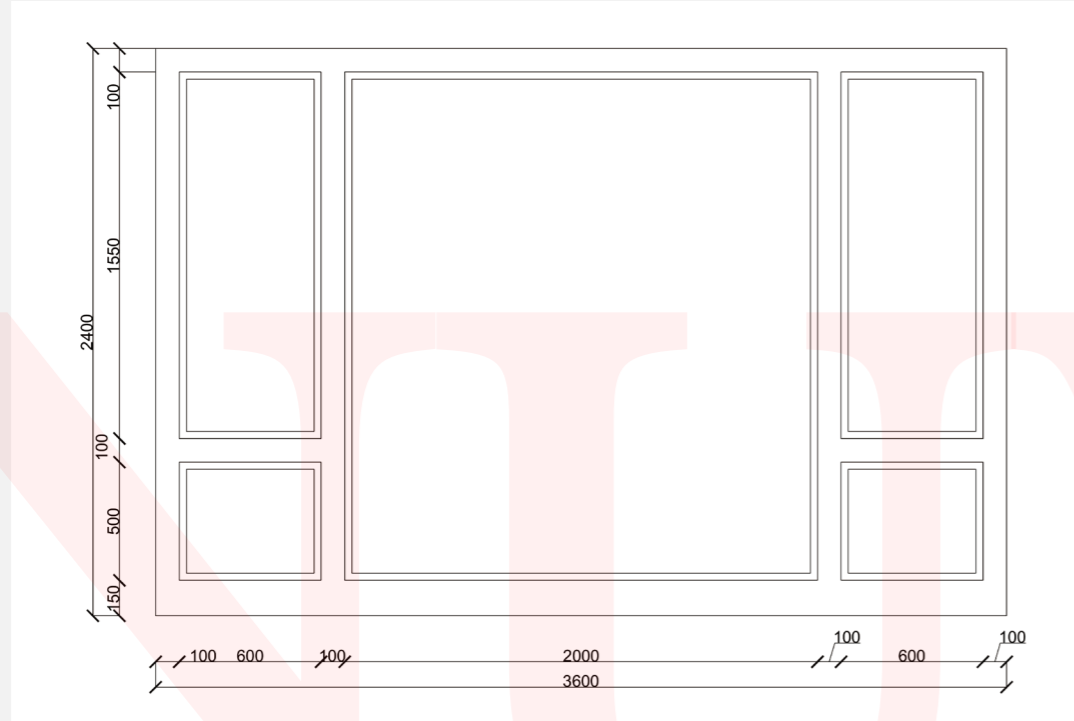

PU mouldings single frame structure Single frame structure