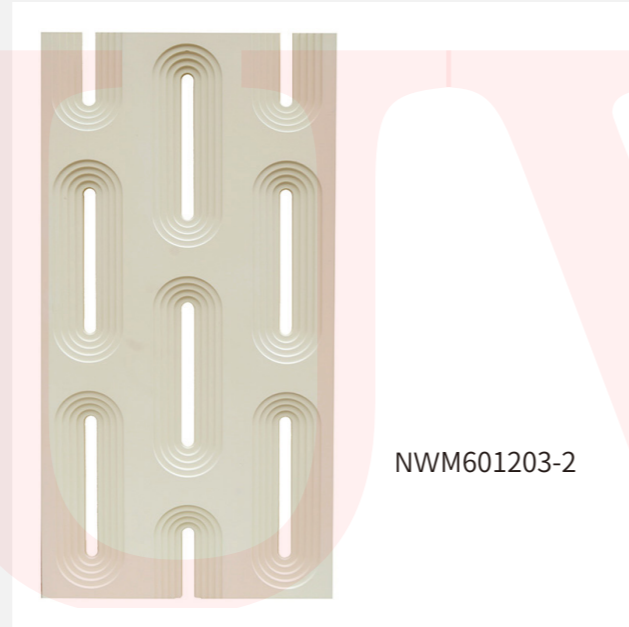

NWM601203-2