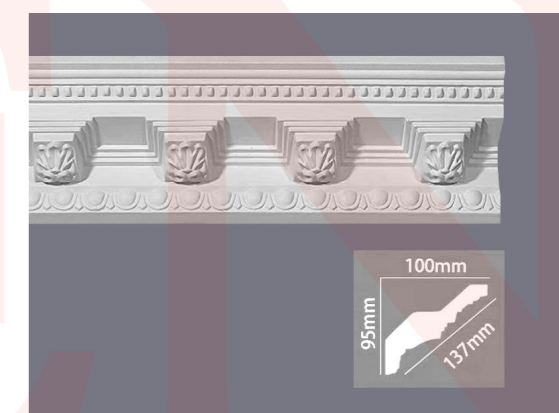

Material: polyurethane

Specification: 2.4m Length

Installation: nail free glue+Carpentry nails

80*80*113MM

NW8080

100*95*137MM

NW10095

160*20MM