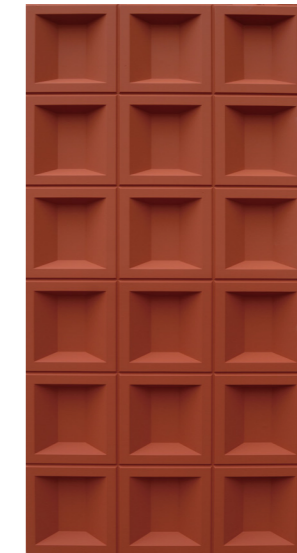

NWK6012-08

+86-18680577977