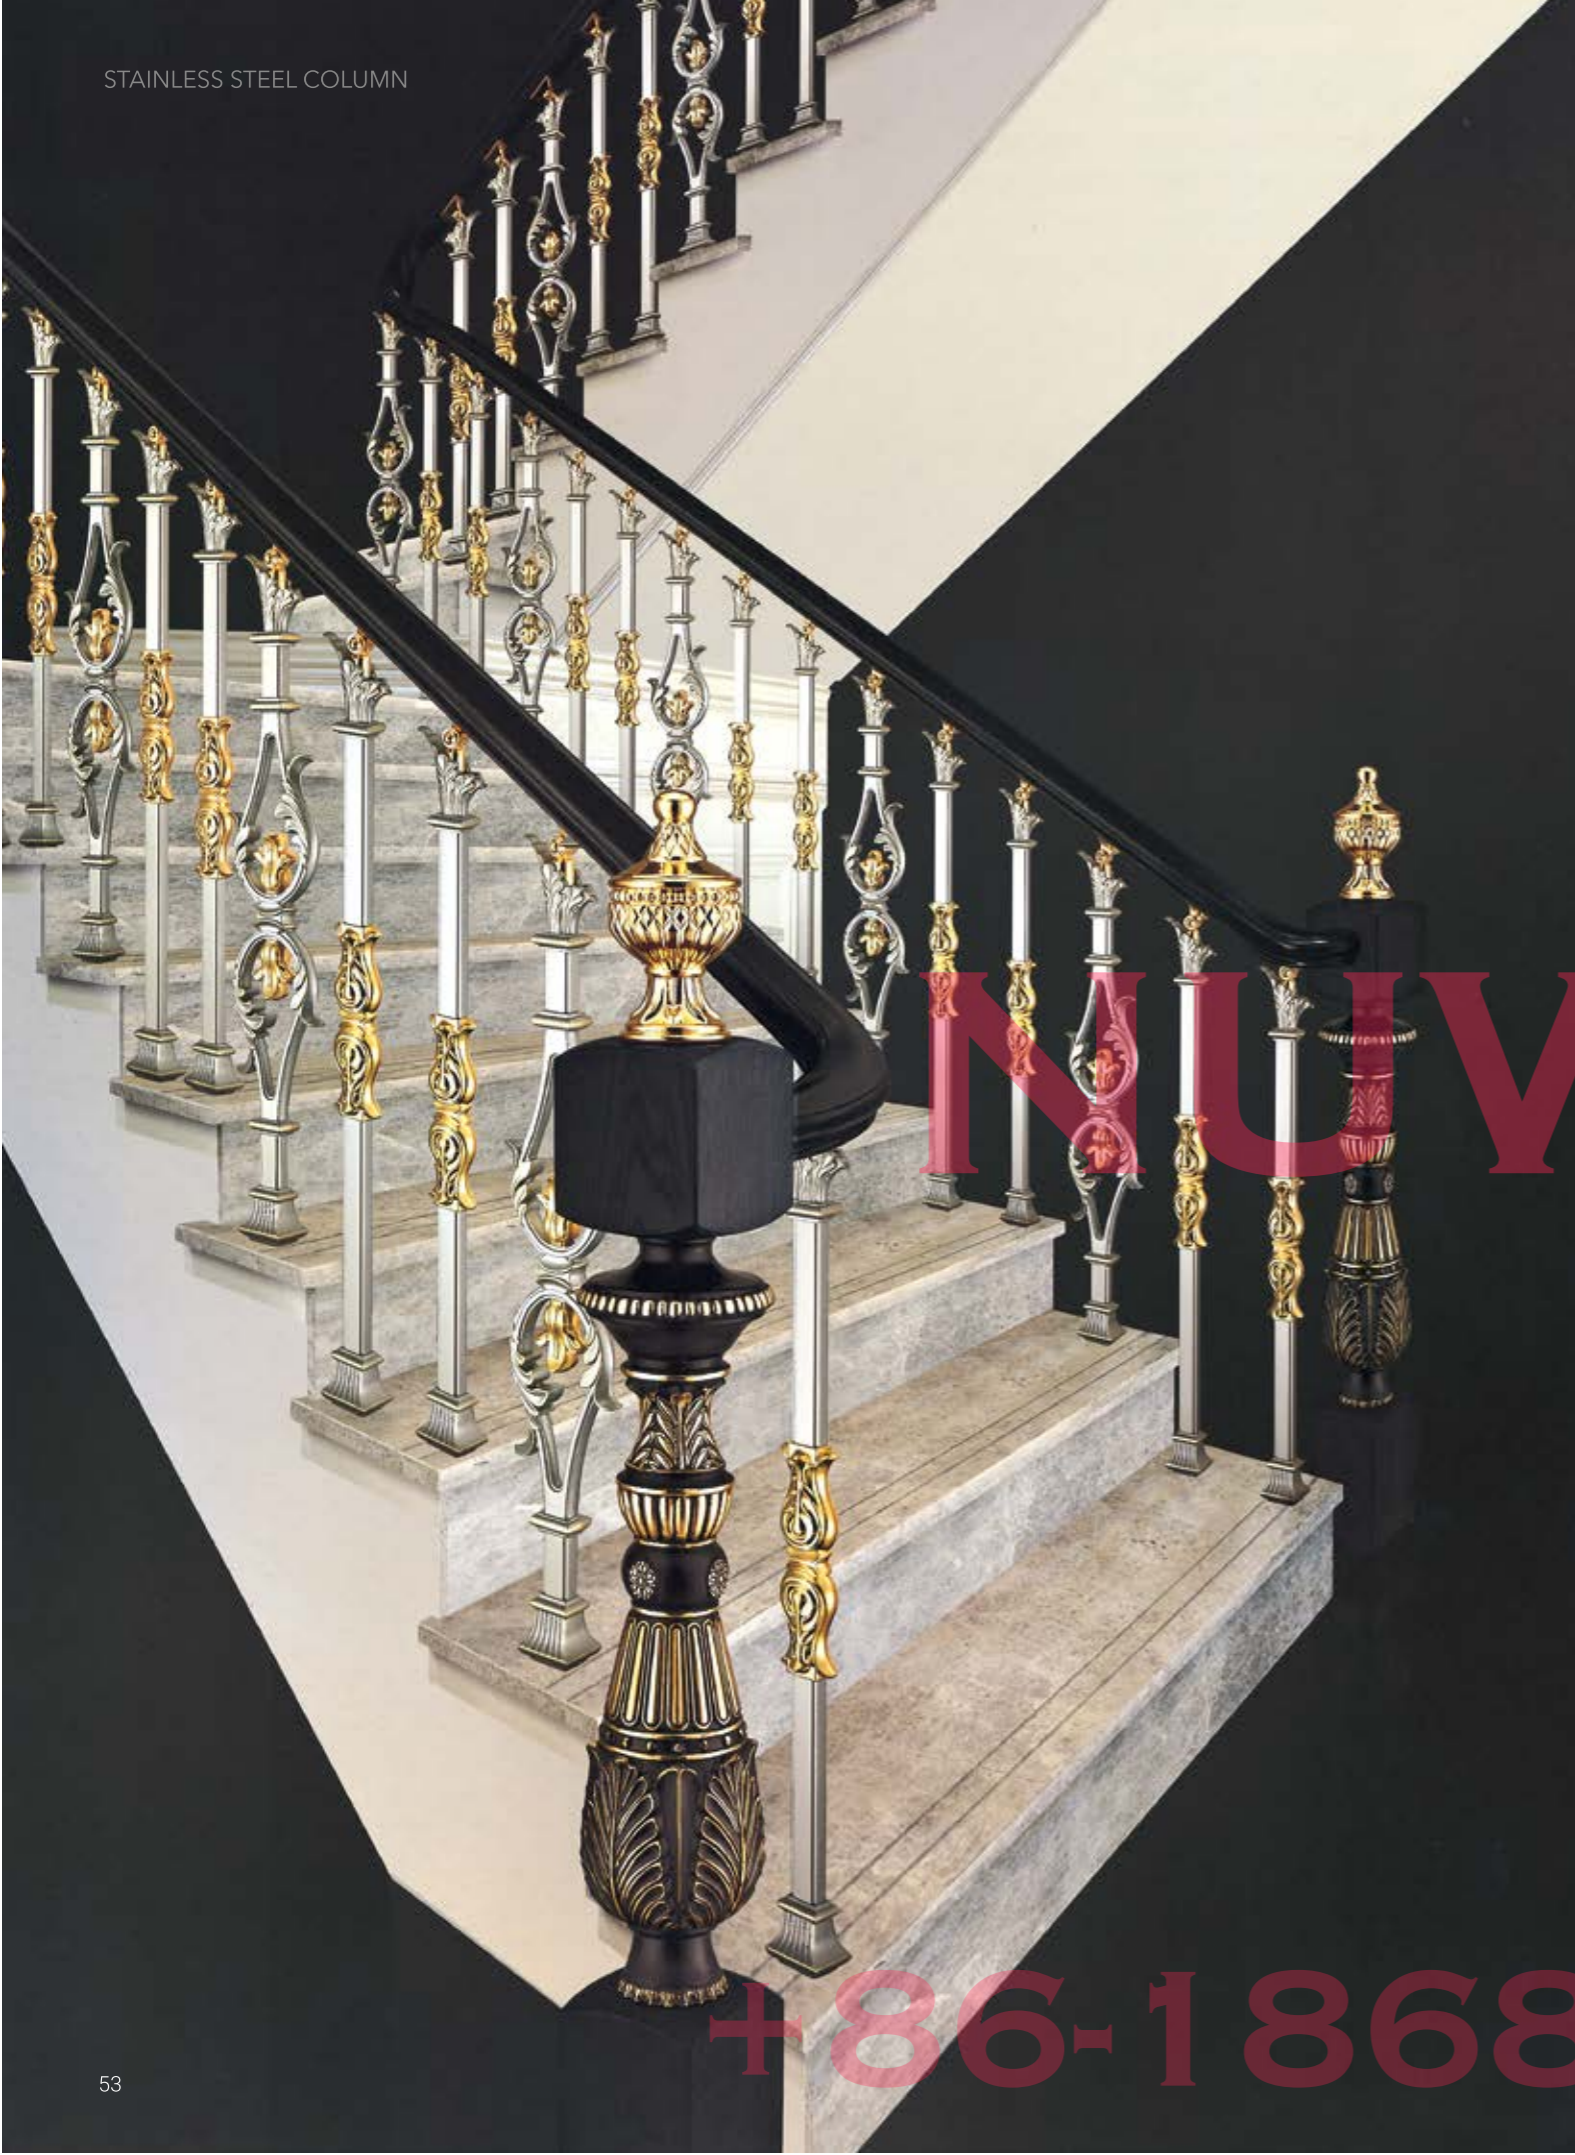

Elegant and soft lines with finely carved embeds create the fashionable and good-looking images.

NUWEN®
NUWEN

STAINLESS STEEL COLUMN

CS-2047

+86-18680577977

NUWEN

CS-2048

CS-2049