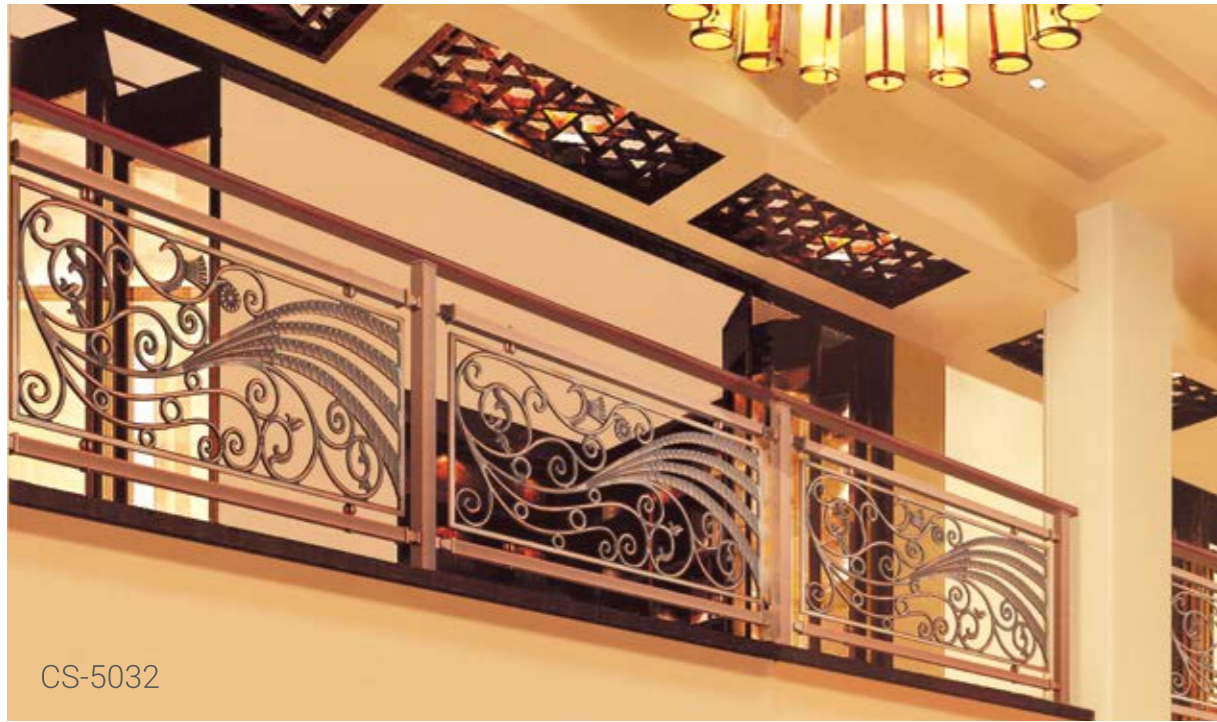

JUWEN

+86-18680577977