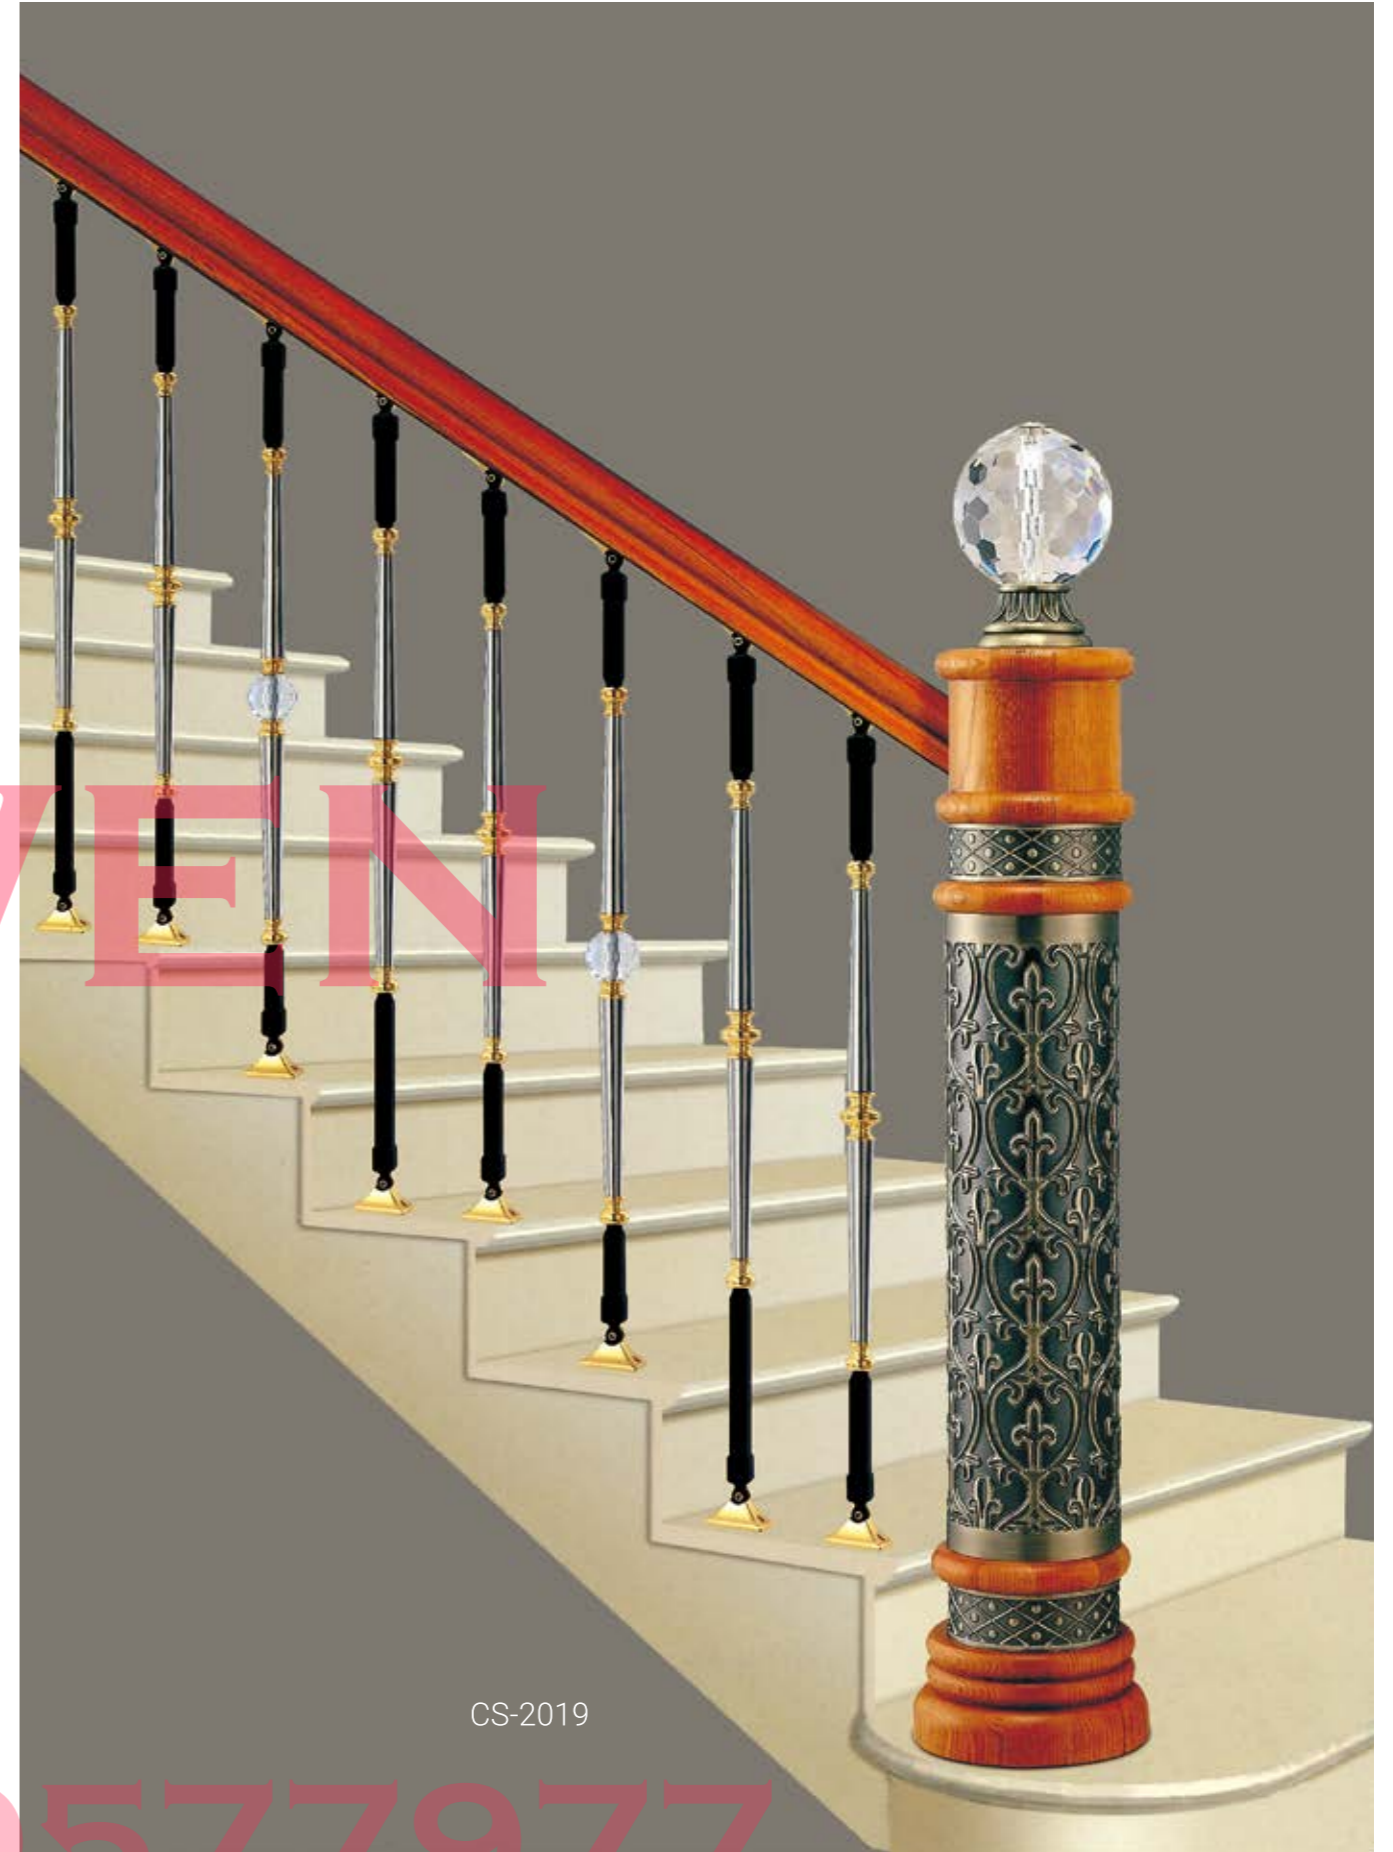

CS-2019

+86-18680577977