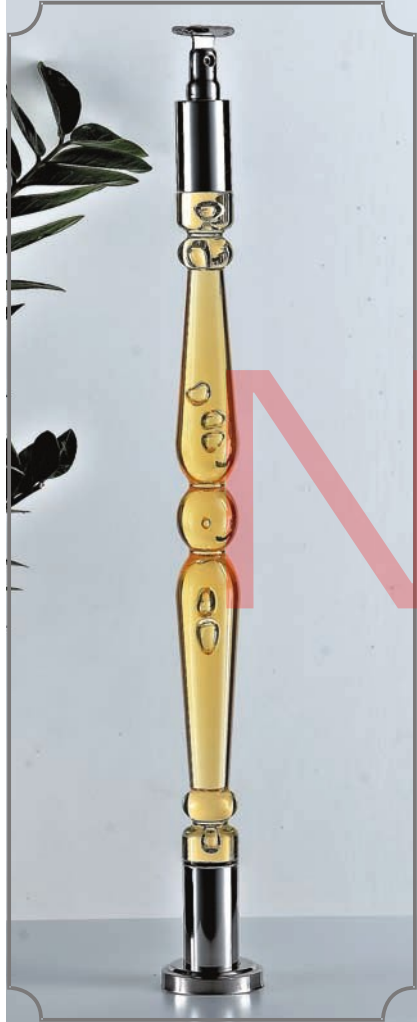

KLE-207

材质: 不锈钢+水晶
Material:Stainless steel+Crystal
高度/Height:850mm
直径/Diameter: Φ60mm