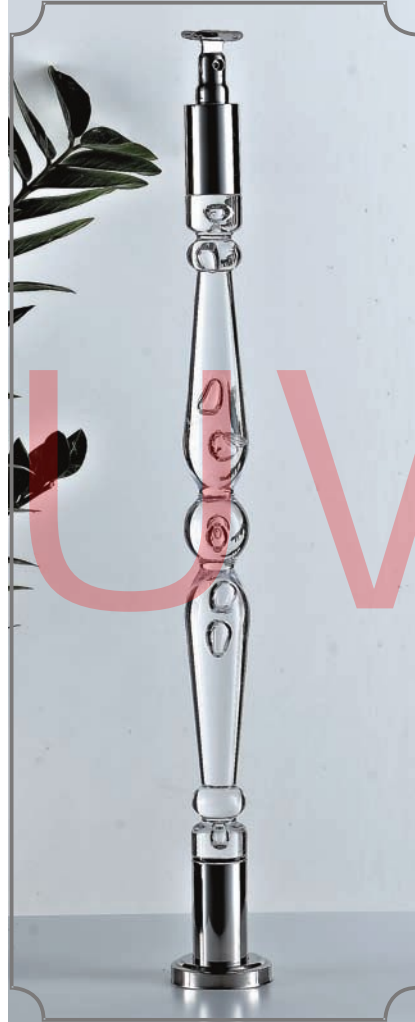

KLE-207

材质: 不锈钢+水晶
Material:Stainless steel+Crystal
高度/Height:850mm
直径/Diameter: Φ60mm